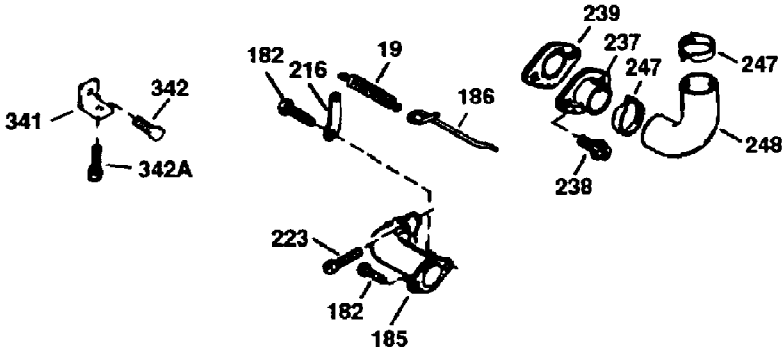

ILLUSTRATION SHOWS TYPICAL PARTS ONLY. ORDER BY PART NUMBER. PARTS NOT LISTED ARE SUPPLIED BY OEM.

VIEW 2 OF 3

Ref #	Part Number	Qty	S/P/F	Description
12A	36558	1		Breather Cover & Tube (Incl. 12B)
19	31361	1		Extension Spring
53	31745	1		Tang Washer
54	31747	1		Washer
55	33774	1		P.T.O. Shaft
56	33401	1		R.H. Worm Gear
57	31749	1	/P	Retainer Ring
58	31744	1		Oil Seal
59	31787	1		Washer
69	35261	1	S/P	* Mounting Flange Gasket
70	33521E	1	S/P	Mounting Flange (Incl. 58,72 thru 83)
72	36083	1	/P	Oil Drain Plug
75	26208	1	/P	Oil Seal
86	650488	5	/P	Screw, 1/4-20 x 1-1/4"
87	650492	1		Screw, 1/4-20 x 2-1/4"
182	6201	2	/P	Screw, 1/4-28 x 7/8"
185	36544	1		Intake Pipe
186	34337	1		Governor Link
223	650451	2	/P	Screw, 1/4-20 x 1"
238	650932	2		Screw, 10-32 x 49/64"
239	34338	1		* Air Cleaner Gasket
245	35066	1		Air Filter (Paper) (also available in Packaged Part #740095 (Qty.2))
250	35065	1		Air Filter Cover (Craftsman)
287	650926	2	/P	Screw, 8-32 x 21/64"
298	28763	3	/P	Screw, 10-32 x 35/64"
300	36916	1	S	Fuel Tank (Incl. 292 & 301)
301	36246	1	S/P	Fuel Cap
370K	36695	1		Starter Decal this)
390	590694	1	S	Rewind Starter NOTE: This engine could have been built with 590737 starter. Refer to the design of the rope pulley strength ribs for part identification. Individual starter parts do not interchange.
900	0	1		Replacement Engine 750443C, order from 71-999
900	0	1		Replacement S/B NONE
999	730278	1	/P	Summer Maintenance Kit (incl. Oil, Spark Plug, Air Cleaners (2), & Ultra-Fresh)