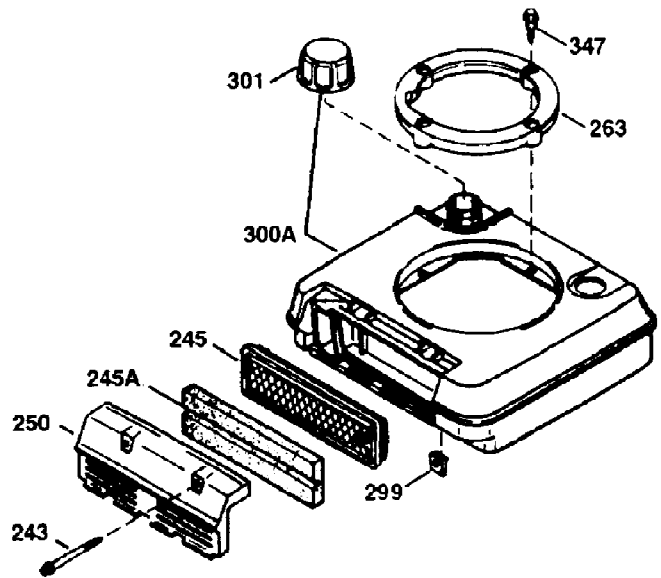

ILLUSTRATION SHOWS TYPICAL PARTS ONLY. ORDER BY PART NUMBER. PARTS NOT LISTED ARE SUPPLIED BY OEM.

VIEW 2 OF 3

Ref #	Part Number	Qty	S/P/F	Description
12A	36558	1		Breather Cover & Tube (Incl. 12B)
19	31361	1		Extension Spring
53	31745	1		Tang Washer
54	31747	1		Washer
55	33774	1		P.T.O. Shaft
56	33401	1		R.H. Worm Gear
57	31749	1	/P	Retainer Ring
58	31744	1		Oil Seal
59	31787	1		Washer
69	35261	1	S/P	* Mounting Flange Gasket
70	33521E	1	S/P	Mounting Flange (Incl. 58,72 thru 83)
72	36083	1	/P	Oil Drain Plug
75	26208	1	/P	Oil Seal
86	650488	5	/P	Screw, 1/4-20 x 1-1/4"
87	650492	1		Screw, 1/4-20 x 2-1/4"
182	6201	2	/P	Screw, 1/4-28 x 7/8"
185	36544	1		Intake Pipe
186	34337	1		Governor Link
223	650451	2	/P	Screw, 1/4-20 x 1"
238	650932	2		Screw, 10-32 x 49/64"
239	34338	1		* Air Cleaner Gasket
245	35066	1		Air Filter (Paper) (also available in Packaged Part #740095 (Qty.2))
250	35065	1		Air Filter Cover (Craftsman)
287	650926	2	/P	Screw, 8-32 x 21/64"
298	28763	3	/P	Screw, 10-32 x 35/64"
300	36916	1	S	Fuel Tank (Incl. 292 & 301)
301	36246	1	S/P	Fuel Cap
370K	36695	1		Starter Decal this)
390	590694	1	S	Rewind Starter NOTE: This engine could have been built with 590737 starter. Refer to the design of the rope pulley strength ribs for part identification. Individual starter parts do not interchange.
900	0	1		Replacement Engine 750443C, order from 71-999
900	0	1		Replacement S/B NONE
999	730278	1	/P	Summer Maintenance Kit (incl. Oil, Spark Plug, Air Cleaners (2), & Ultra-Fresh)