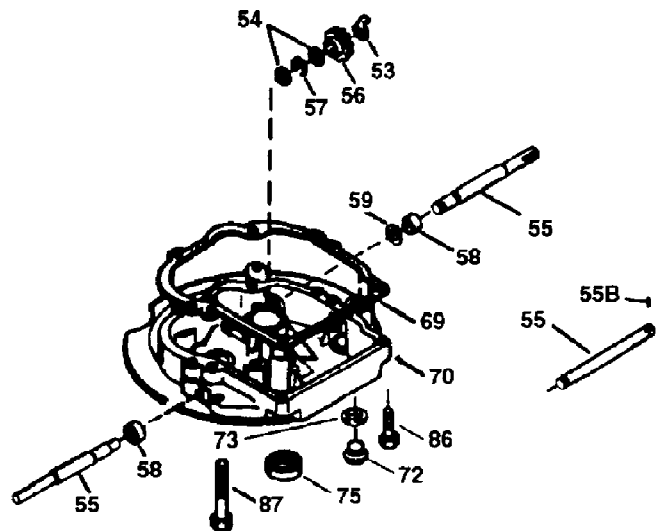

ILLUSTRATION SHOWS TYPICAL PARTS ONLY. ORDER BY PART NUMBER. PARTS NOT LISTED ARE SUPPLIED BY OEM.

VIEW 2 OF 3

Ref #	Part Number	Qty	S/P/F	Description
12A	36558	1		Breather Cover & Tube (Incl. 12B)
19	31361	1		Extension Spring
53	31745	1		Tang Washer
54	31747	1		Washer
55	33774	1		P.T.O. Shaft
56	33401	1		R.H. Worm Gear
57	31749	1	/P	Retainer Ring
58	31744	1		Oil Seal
59	31787	1		Washer
69	35261	1	S/P	* Mounting Flange Gasket
70	33521E	1	S/P	Mounting Flange (Incl. 58,72 thru 83)
72	36083	1	/P	Oil Drain Plug
75	26208	1	/P	Oil Seal
86	650488	5	/P	Screw, 1/4-20 x 1-1/4"
87	650492	1		Screw, 1/4-20 x 2-1/4"
182	6201	2	/P	Screw, 1/4-28 x 7/8"
185	36544	1		Intake Pipe
186	34337	1		Governor Link
223	650451	2	/P	Screw, 1/4-20 x 1"
238	650932	2		Screw, 10-32 x 49/64"
239	34338	1		* Air Cleaner Gasket
245	35066	1		Air Filter (Paper) (also available in Packaged Part #740095 (Qty.2))
250	35065	1		Air Filter Cover (Craftsman)
287	650926	2	/P	Screw, 8-32 x 21/64"
298	28763	3	/P	Screw, 10-32 x 35/64"
300	36916	1	S	Fuel Tank (Incl. 292 & 301)
301	36246	1	S/P	Fuel Cap
370K	36695	1		Starter Decal this)
390	590694	1	S	Rewind Starter NOTE: This engine could have been built with 590737 starter. Refer to the design of the rope pulley strength ribs for part identification. Individual starter parts do not interchange.
900	0	1		Replacement Engine 750443C, order from 71-999
900	0	1		Replacement S/B NONE
999	730278	1	/P	Summer Maintenance Kit (incl. Oil, Spark Plug, Air Cleaners (2), & Ultra-Fresh)