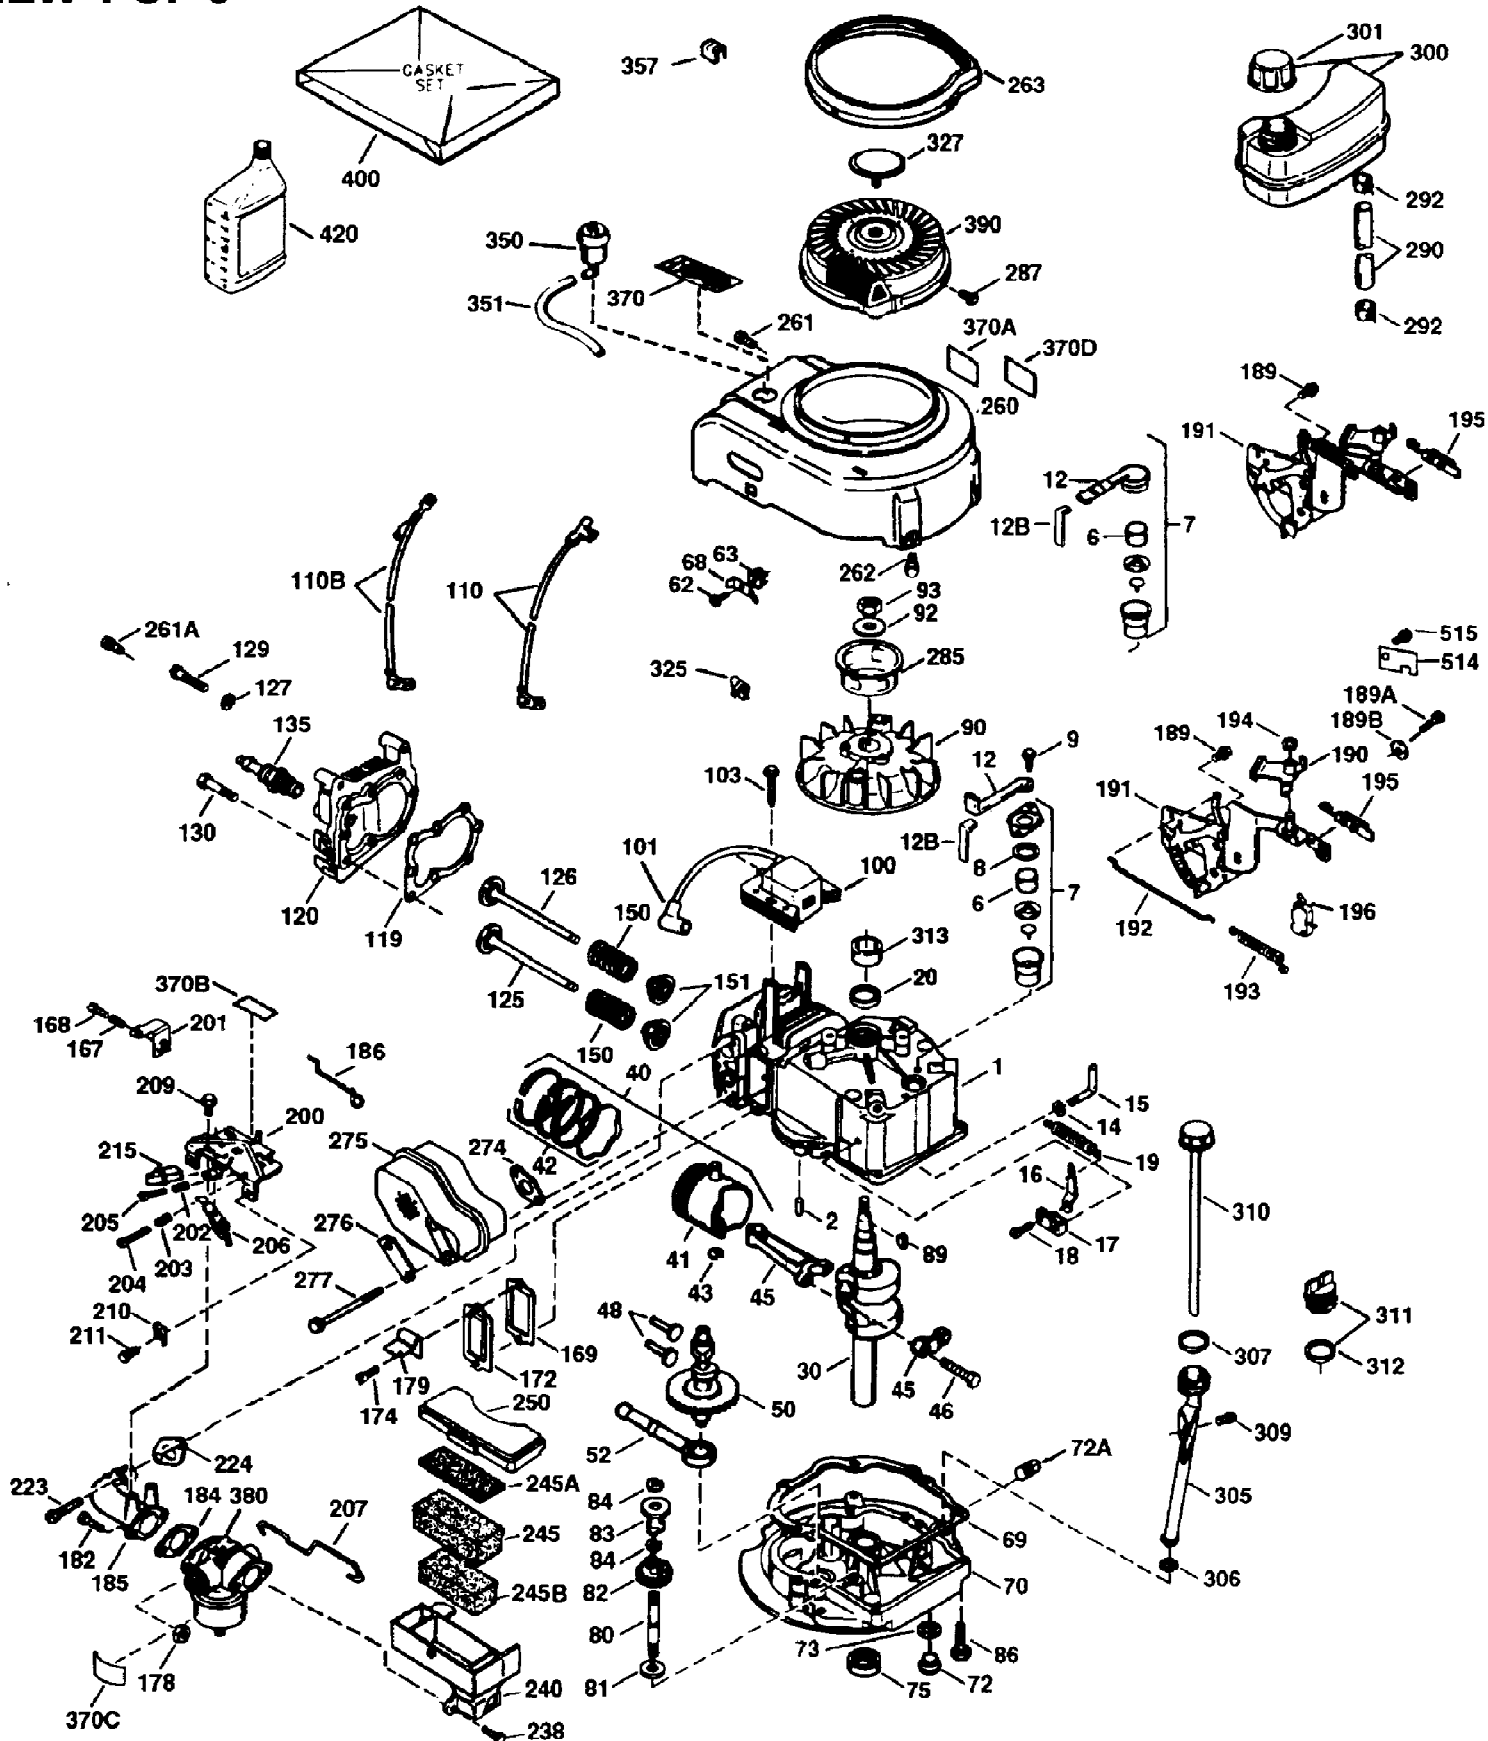

ILLUSTRATION SHOWS TYPICAL PARTS ONLY. ORDER BY PART NUMBER. PARTS NOT LISTED ARE SUPPLIED BY OEM.

VIEW 1 OF 3

Ref #	Part Number	Qty	S/P/F	Description
1	36478A	1	/P	"Cylinder (Incl. 2,7,20 & 125)
2	26727	2		Dowel Pin
6	33734	1		Breather Element
7	36557	1		Breather Ass'y. (Incl. 6 & 12A)
12A	36558	1		Breather Cover & Tube (Incl. 12B)
12B	34695	1		Breather Tube Elbow
14	28277	1		Flat Washer
15	31513	1		Governor Rod (Incl. 14)
16	32651	1		Governor Lever
17	31335	1		Governor Lever Clamp
18	651018	1	/P	Screw, Torx T-15, 8-32 x 19/64"
19	31361	1		Extension Spring
20	32600	1		Oil Seal
30	34600	1		Crankshaft
40	36073	1	S	Piston, Pin & Ring Set (Std.)
40	36074	1	S	Piston, Pin & Ring Set (.010" OS)
40	36075	1	/P	Piston, Pin & Ring Set (.020" OS)
41	36070	1	S	Piston & Pin Ass'y. (Std.) (Incl. 43)
41	36071	1	S	Piston & Pin Ass'y. (.010" OS) Incl. 43
41	36072	1	S	Piston & Pin Ass'y. (.020" OS) Incl. 43
42	36076	1	S	Ring Set (Std.)
42	36077	1	S	Ring Set (.010" OS)
42	36078	1		Ring Set (.020" OS)
43	20381	2		Piston Pin Retaining Ring
45	30963B	1	/P	Connecting Rod Ass'y (Incl. 46)
46	32610A	2	/P	Connecting Rod Bolt
48	27241	2		Valve Lifter
50	35992	1	/P	Camshaft (MCR)
52	29914	1		Oil Pump Ass'y.
69	35261	1	S/P	* Mounting Flange Gasket
70	33521E	1	S/P	Mounting Flange (Incl. 58,72 thru 83)
72A	28534	1	/P	Oil Drain Plug
72	36083	1	/P	Oil Drain Plug
75	26208	1	/P	Oil Seal
80	30574A	1	/P	Governor Shaft
81	30590A	1	/P	Washer
82	30591	1	/P	Governor Gear Ass'y. (Incl. 81)
83	30588A	1	/P	Governor Spool
86	650488	5	/P	Screw, 1/4-20 x 1-1/4"
89	611004	1		Flywheel Key (also available in Packaged Part #740007B)
90	611299	1		Flywheel
92	650815	1	/P	Belleville Washer
93	650816	1		Flywheel Nut
100	34443A	1	S/P	Solid State Ignition
101	610118	1		Spark Plug Cover
103	651007	2	/P	Screw, Torx T-15, 10-24 x 15/16"
110	34961	1	S/P	Ground Wire
119	36477	1	S	* Cylinder Head Gasket
120	36476	1	/P	Cylinder Head
125	36471	1		Exhaust Valve (Std.) (Incl. 151)
125	36472	1		Exhaust Valve (1/32" OS) (Incl. 151)
126	29314B	1	S/P	Intake Valve (Std.) (Incl. 151)