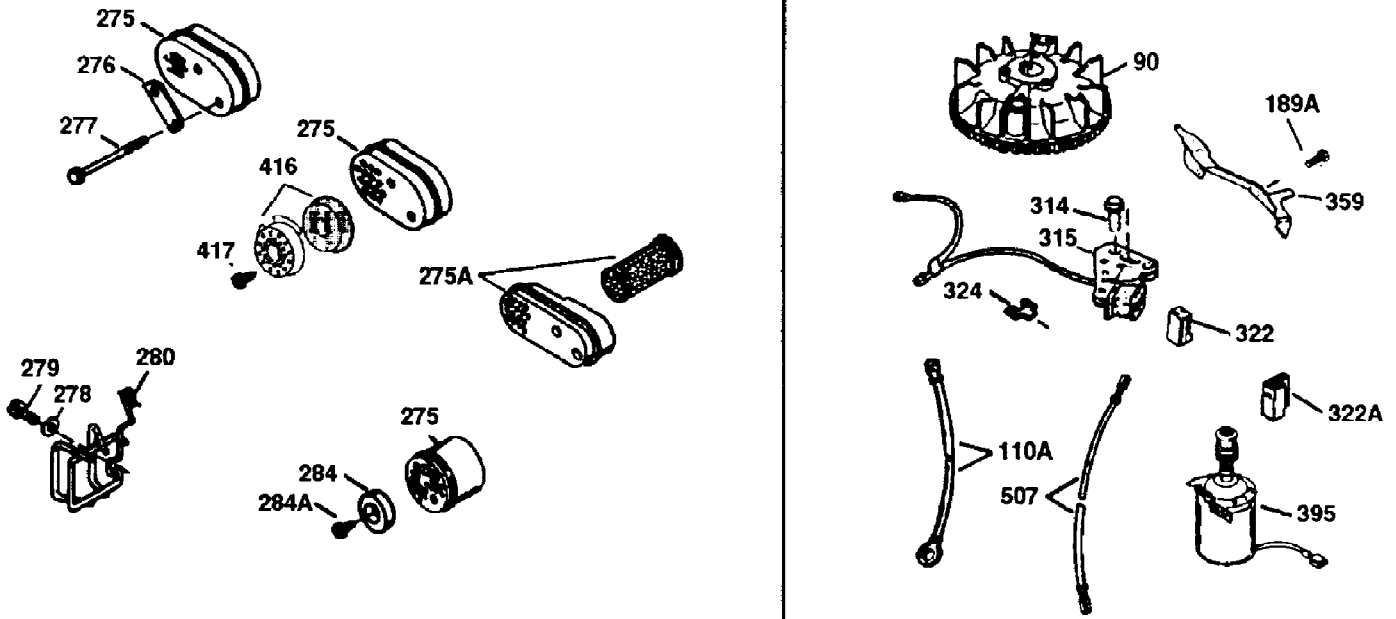

ILLUSTRATION SHOWS TYPICAL PARTS ONLY. ORDER BY PART NUMBER. PARTS NOT LISTED ARE SUPPLIED BY OEM.

VIEW 3 OF 3

Ref #	Part Number	Qty	S/P/F	Description
12A	36558	1		Breather Cover & Tube (Incl. 12B)
90	611299	1		Flywheel
238	650932	2		Screw, 10-32 x 49/64"
239	34338	1		* Air Cleaner Gasket
241	35797	1		Air Filter Collar
245	35066	1		Air Filter (Paper) (also available in Packaged Part #740095 (Qty.2))
250	35065	1		Air Filter Cover (Craftsman)
275	36456A	1	S/P	Muffler (Incl. 277)
275A	36664	1	S/P	Spark Arrestor Muffler (Optional) (In cl. 284,284A,416,417)
277	650988	2	/P	Screw, 1/4-20 x 2-5/16"
284	36663	1		Muffler Deflector (Incl. 284A) Option al
284A	650760	1	/P	Screw, 8-32 x 3/8" (Optional)
370K	36695	1		Starter Decal this)
416	36085	1		Spark Arrestor Kit (Incl. 417) Option al
417	650760	1	/P	Screw, 8-32 x 3/8" (Optional)
900	0	1		Replacement Engine 750443C, order fro m 71-999
900	0	1		Replacement S/B NONE
999	730278	1	/P	Summer Maintenance Kit (incl. Oil, Sp ark Plug, Air Cleaners (2), & Ultra-F resh)