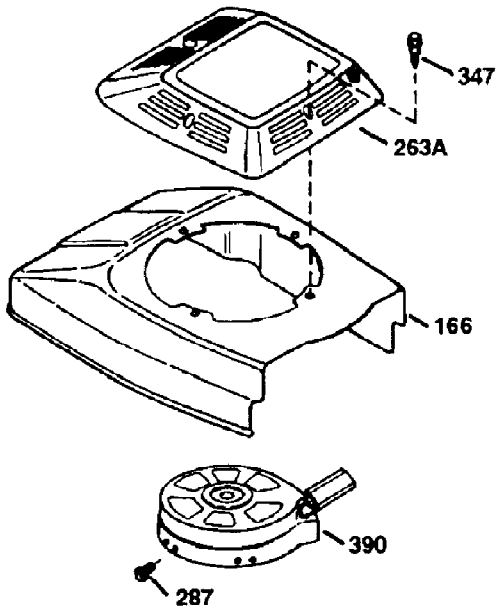

ILLUSTRATION SHOWS TYPICAL PARTS ONLY. ORDER BY PART NUMBER. PARTS NOT LISTED ARE SUPPLIED BY OEM.

VIEW 2 OF 3

Ref #	Part Number	Qty	S/P/F	Description
12A	36558	1		Breather Cover & Tube (Incl. 12B)
19	31361	1		Extension Spring
53	31745	1		Tang Washer
54	31747	1		Washer
55	33774	1		P.T.O. Shaft
56	33401	1		R.H. Worm Gear
57	31749	1	/P	Retainer Ring
58	31744	1		Oil Seal
59	31787	1		Washer
69	35261	1	S/P	* Mounting Flange Gasket
70	33521E	1	S/P	Mounting Flange (Incl. 58,72 thru 83)
72	36083	1	/P	Oil Drain Plug
75	26208	1	/P	Oil Seal
86	650488	5	/P	Screw, 1/4-20 x 1-1/4"
87	650492	1		Screw, 1/4-20 x 2-1/4"
182	6201	2	/P	Screw, 1/4-28 x 7/8"
185	36544	1		Intake Pipe
186	34337	1		Governor Link
223	650451	2	/P	Screw, 1/4-20 x 1"
238	650932	2		Screw, 10-32 x 49/64"
239	34338	1		* Air Cleaner Gasket
245	35066	1		Air Filter (Paper) (also available in Packaged Part #740095 (Qty.2))
250	35065	1		Air Filter Cover (Craftsman)
287	650926	2	/P	Screw, 8-32 x 21/64"
298	28763	3	/P	Screw, 10-32 x 35/64"
300	36916	1	S	Fuel Tank (Incl. 292 & 301)
301	36246	1	S/P	Fuel Cap
370K	36695	1		Starter Decal this)
390	590694	1	S	Rewind Starter NOTE: This engine could have been built with 590737 starter. Refer to the design of the rope pulley strength ribs for part identification. Individual starter parts do not interchange.
900	0	1		Replacement Engine 750443C, order from 71-999
900	0	1		Replacement S/B NONE
999	730278	1	/P	Summer Maintenance Kit (incl. Oil, Spark Plug, Air Cleaners (2), & Ultra-Fresh)