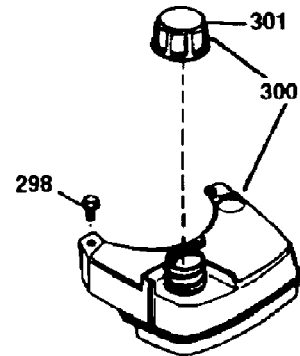

ILLUSTRATION SHOWS TYPICAL PARTS ONLY. ORDER BY PART NUMBER. PARTS NOT LISTED ARE SUPPLIED BY OEM.

VIEW 2 OF 3

Ref #	Part Number	Qty	S/P/F	Description
12A	36558	1		Breather Cover & Tube (Incl. 12B)
19	31361	1		Extension Spring
53	31745	1		Tang Washer
54	31747	1		Washer
55	33774	1		P.T.O. Shaft
56	33401	1		R.H. Worm Gear
57	31749	1	/P	Retainer Ring
58	31744	1		Oil Seal
59	31787	1		Washer
69	35261	1	S/P	* Mounting Flange Gasket
70	33521E	1	S/P	Mounting Flange (Incl. 58,72 thru 83)
72	36083	1	/P	Oil Drain Plug
75	26208	1	/P	Oil Seal
86	650488	5	/P	Screw, 1/4-20 x 1-1/4"
87	650492	1		Screw, 1/4-20 x 2-1/4"
182	6201	2	/P	Screw, 1/4-28 x 7/8"
185	36544	1		Intake Pipe
186	34337	1		Governor Link
223	650451	2	/P	Screw, 1/4-20 x 1"
238	650932	2		Screw, 10-32 x 49/64"
239	34338	1		* Air Cleaner Gasket
245	35066	1		Air Filter (Paper) (also available in Packaged Part #740095 (Qty.2))
250	35065	1		Air Filter Cover (Craftsman)
287	650926	2	/P	Screw, 8-32 x 21/64"
298	28763	3	/P	Screw, 10-32 x 35/64"
300	36916	1	S	Fuel Tank (Incl. 292 & 301)
301	36246	1	S/P	Fuel Cap
370K	36695	1		Starter Decal this)
390	590694	1	S	Rewind Starter NOTE: This engine could have been built with 590737 starter. Refer to the design of the rope pulley strength ribs for part identification. Individual starter parts do not interchange.
900	0	1		Replacement Engine 750443C, order from 71-999
900	0	1		Replacement S/B NONE
999	730278	1	/P	Summer Maintenance Kit (incl. Oil, Spark Plug, Air Cleaners (2), & Ultra-Fresh)