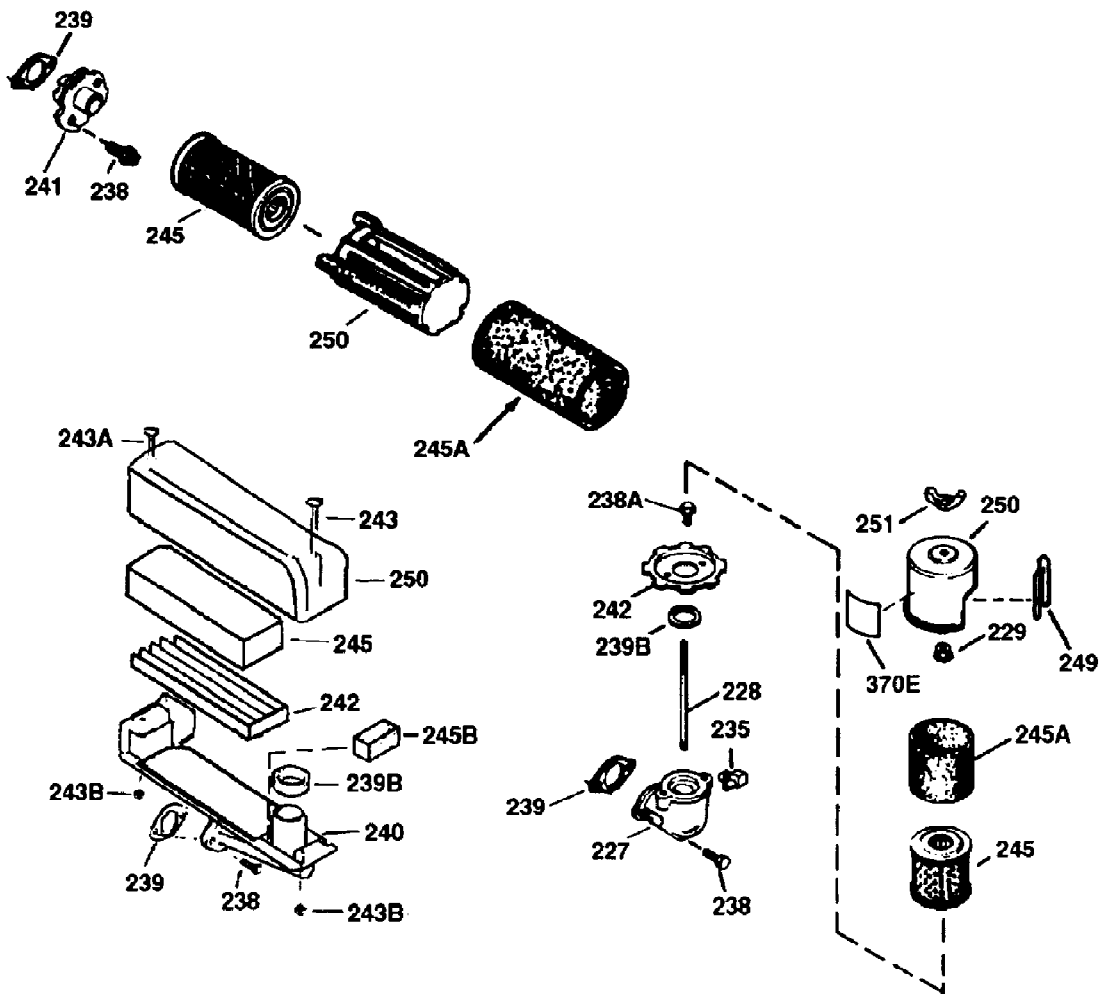

ILLUSTRATION SHOWS TYPICAL PARTS ONLY. ORDER BY PART NUMBER. PARTS NOT LISTED ARE SUPPLIED BY OEM.

VIEW 3 OF 3

Ref #	Part Number	Qty	S/P/F	Description
12A	36558	1		Breather Cover & Tube (Incl. 12B)
90	611299	1		Flywheel
238	650932	2		Screw, 10-32 x 49/64"
239	34338	1		* Air Cleaner Gasket
241	35797	1		Air Filter Collar
245	35066	1		Air Filter (Paper) (also available in Packaged Part #740095 (Qty.2))
250	35065	1		Air Filter Cover (Craftsman)
275	36456A	1	S/P	Muffler (Incl. 277)
275A	36664	1	S/P	Spark Arrestor Muffler (Optional) (In cl. 284,284A,416,417)
277	650988	2	/P	Screw, 1/4-20 x 2-5/16"
284	36663	1		Muffler Deflector (Incl. 284A) Option al
284A	650760	1	/P	Screw, 8-32 x 3/8" (Optional)
370K	36695	1		Starter Decal this)
416	36085	1		Spark Arrestor Kit (Incl. 417) Option al
417	650760	1	/P	Screw, 8-32 x 3/8" (Optional)
900	0	1		Replacement Engine 750443C, order fro m 71-999
900	0	1		Replacement S/B NONE
999	730278	1	/P	Summer Maintenance Kit (incl. Oil, Sp ark Plug, Air Cleaners (2), & Ultra-F resh)