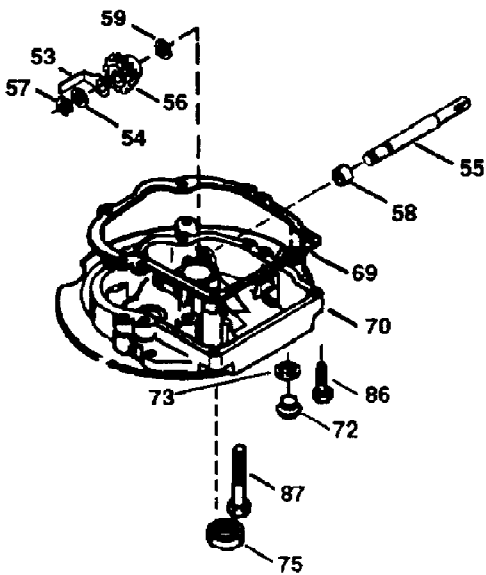

ILLUSTRATION SHOWS TYPICAL PARTS ONLY. ORDER BY PART NUMBER. PARTS NOT LISTED ARE SUPPLIED BY OEM.

VIEW 2 OF 3

Ref #	Part Number	Qty	S/P/F	Description
12A	36558	1		Breather Cover & Tube (Incl. 12B)
19	31361	1		Extension Spring
53	31745	1		Tang Washer
54	31747	1		Washer
55	33774	1		P.T.O. Shaft
56	33401	1		R.H. Worm Gear
57	31749	1	/P	Retainer Ring
58	31744	1		Oil Seal
59	31787	1		Washer
69	35261	1	S/P	* Mounting Flange Gasket
70	33521E	1	S/P	Mounting Flange (Incl. 58,72 thru 83)
72	36083	1	/P	Oil Drain Plug
75	26208	1	/P	Oil Seal
86	650488	5	/P	Screw, 1/4-20 x 1-1/4"
87	650492	1		Screw, 1/4-20 x 2-1/4"
182	6201	2	/P	Screw, 1/4-28 x 7/8"
185	36544	1		Intake Pipe
186	34337	1		Governor Link
223	650451	2	/P	Screw, 1/4-20 x 1"
238	650932	2		Screw, 10-32 x 49/64"
239	34338	1		* Air Cleaner Gasket
245	35066	1		Air Filter (Paper) (also available in Packaged Part #740095 (Qty.2))
250	35065	1		Air Filter Cover (Craftsman)
287	650926	2	/P	Screw, 8-32 x 21/64"
298	28763	3	/P	Screw, 10-32 x 35/64"
300	36916	1	S	Fuel Tank (Incl. 292 & 301)
301	36246	1	S/P	Fuel Cap
370K	36695	1		Starter Decal this)
390	590694	1	S	Rewind Starter NOTE: This engine could have been built with 590737 starter. Refer to the design of the rope pulley strength ribs for part identification. Individual starter parts do not interchange.
900	0	1		Replacement Engine 750443C, order from 71-999
900	0	1		Replacement S/B NONE
999	730278	1	/P	Summer Maintenance Kit (incl. Oil, Spark Plug, Air Cleaners (2), & Ultra-Fresh)