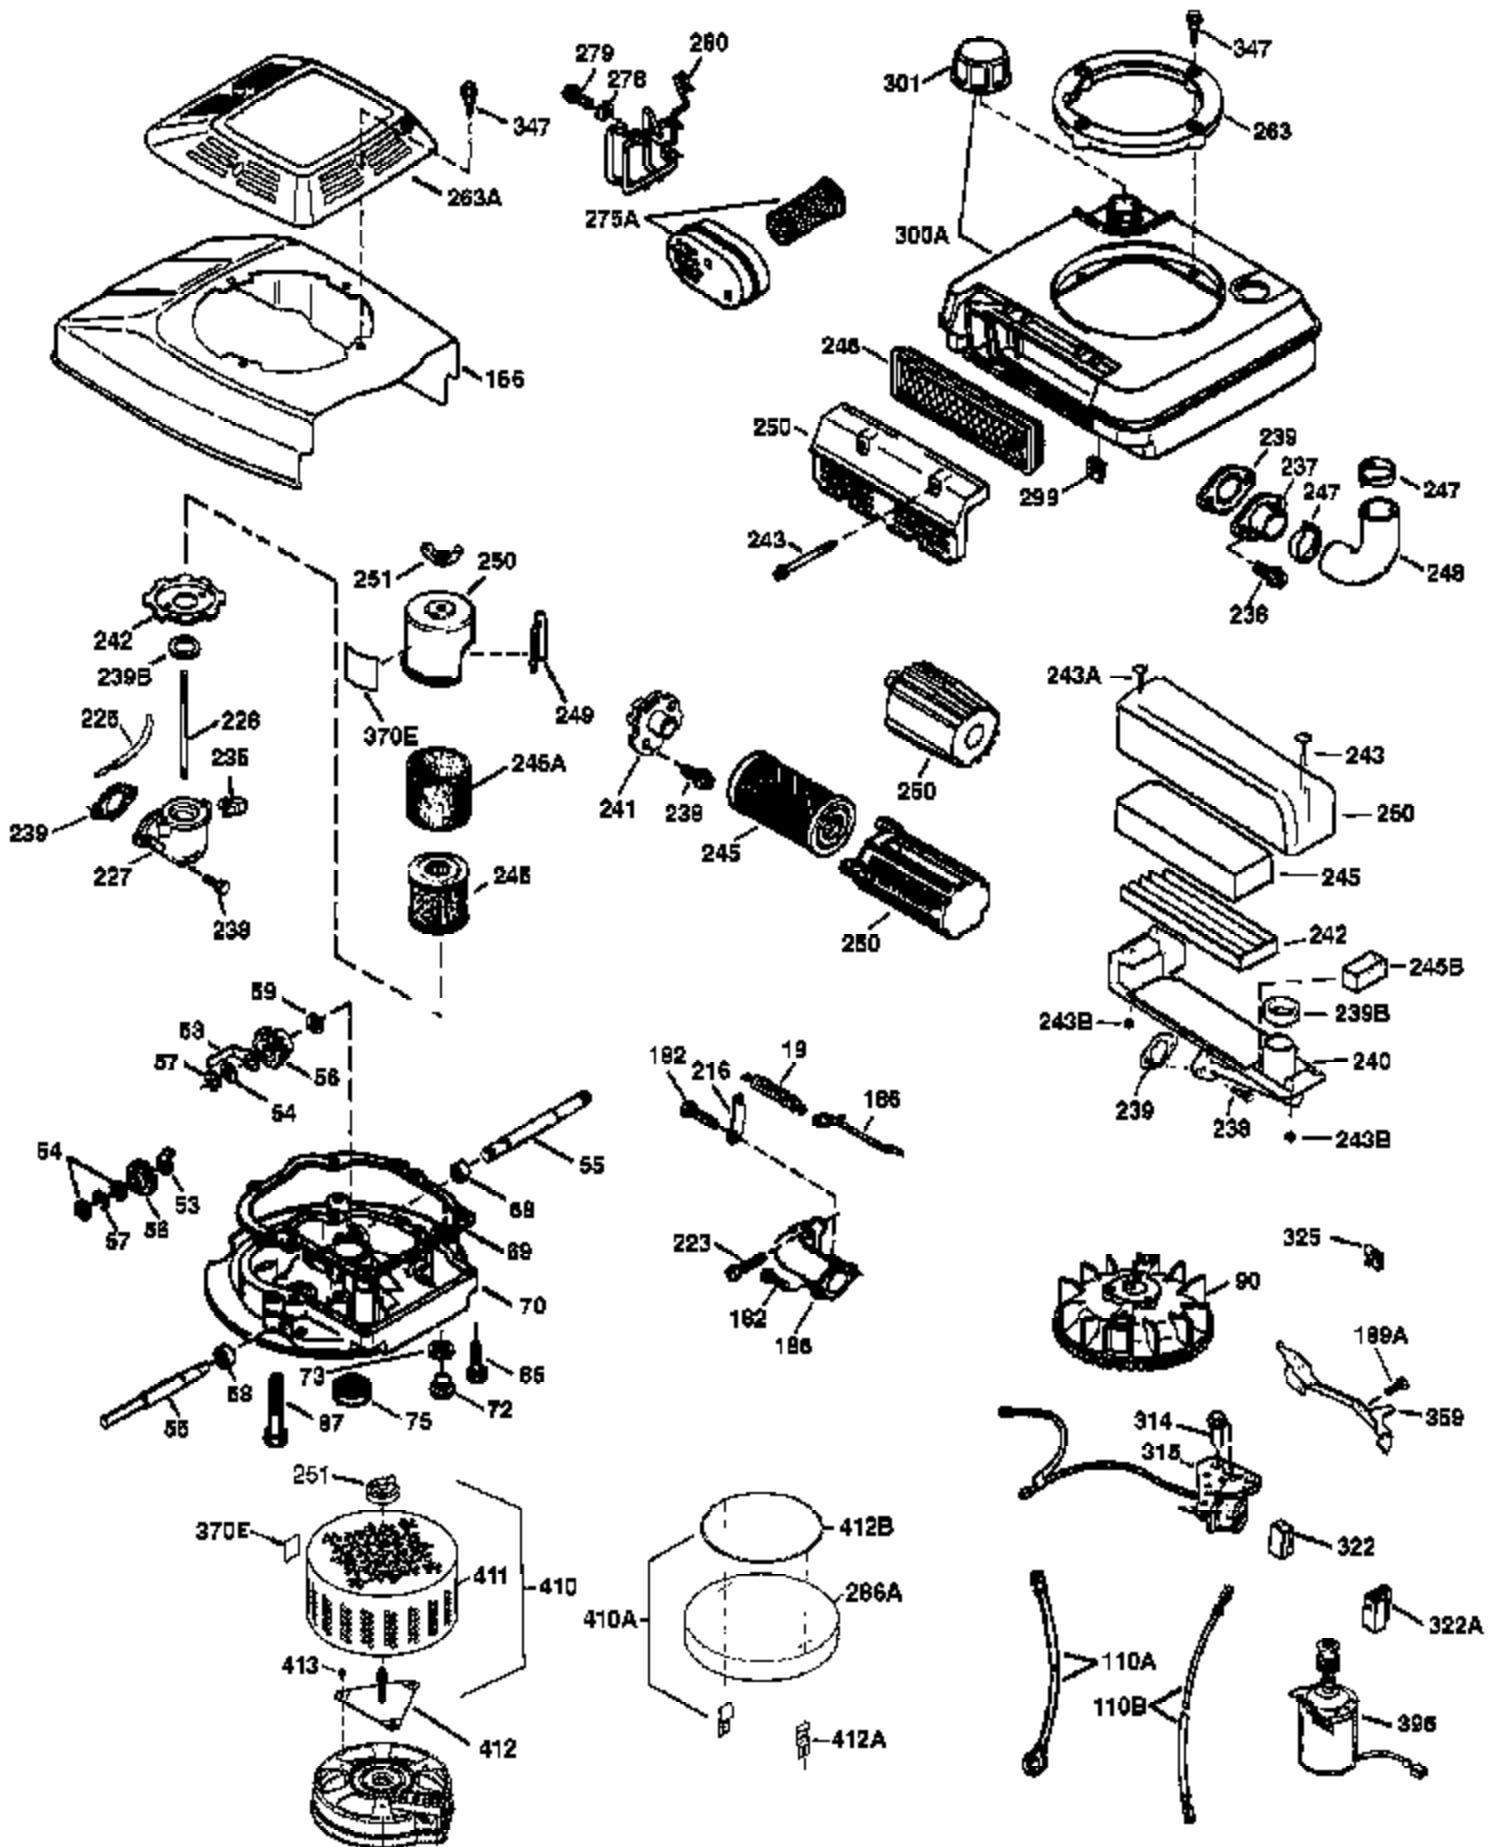

Ref #	Part Number	Qty	Description
19	31361	1	Extension Spring
69	35261	1	* Mounting Flange Gasket
70	34311D	1	Mounting Flange (Incl. 72 thru 83)
72	30572	1	Oil Drain Plug
73	28833	1	Drain Plug Gasket
75	27897	1	Oil Seal
86	650488	6	Screw, 1/4-20 x 1-1/4"
90	611112	1	Flywheel
182	6201	2	Screw, 1/4-28 x 7/8"
185	36544	1	Intake Pipe
186	34337	1	Governor Link
223	650451	2	Screw, 1/4-20 x 1"
238	650932	2	Screw, 10-32 x 49/64"
239	34338	1	* Air Cleaner Gasket
241	35797	1	Air Cleaner Collar
245	35066	1	Air Cleaner Filter
250	35065	1	Air Cleaner Cover
275A	36664	1	Spark Arrestor Muffler (Optional) (Incl. 284,284A,416,417)
301	36246	1	Fuel Cap
380	632078A	1	Carburetor (Incl. 184)