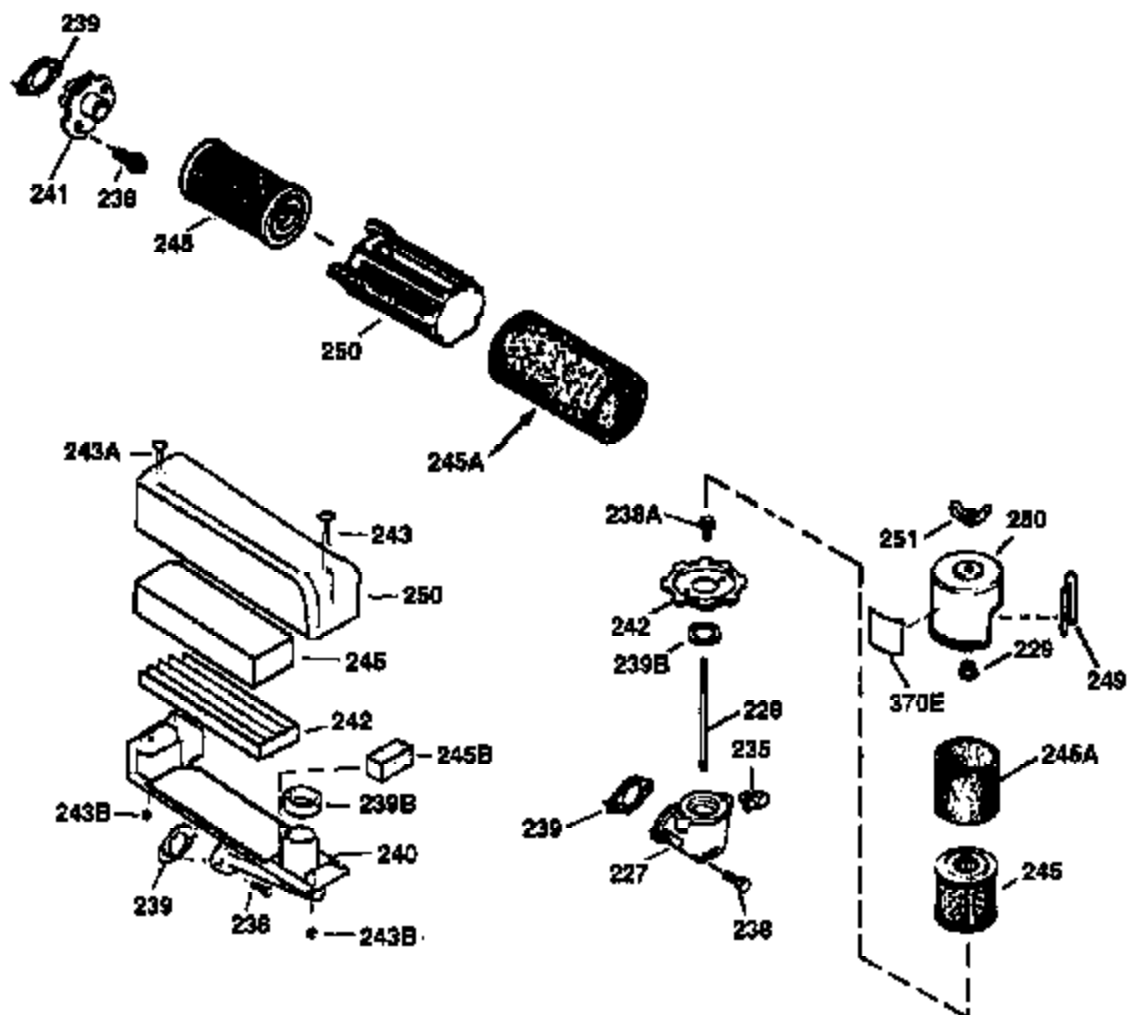

ILLUSTRATION SHOWS TYPICAL PARTS ONLY. ORDER BY PART NUMBER. PARTS NOT LISTED ARE SUPPLIED BY OEM.

VIEW 3 OF 3

Ref #	Part Number	Qty	Description
12A	36558	1	Breather Cover & Tube
90	611213	1	Flywheel
238	650806	2	Screw, 10-32 x 5/8"
239	34338	1	* Air Cleaner Gasket
240	34858	1	Air Cleaner Body
245	34340	1	Air Cleaner Filter
250	34341B	1	Air Cleaner Cover
275	36473	1	Muffler (Incl. 277)
277	650988	2	Screw, 1/4-20 x 2-5/16"
370K	36695	1	Starter Decal
416	36085	1	Spark Arrestor Kit (Incl.417)(Optional)
417	650760	1	Screw, 8-32 x 3/8" (Optional)