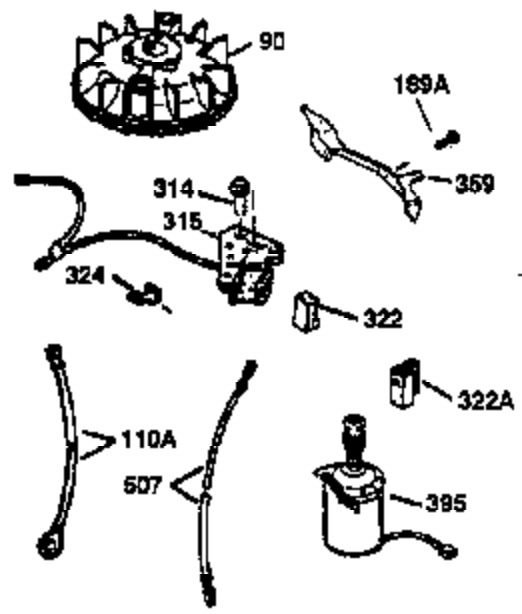

ILLUSTRATION SHOWS TYPICAL PARTS ONLY. ORDER BY PART NUMBER. PARTS NOT LISTED ARE SUPPLIED BY OEM.

VIEW 3 OF 3

Ref #	Part Number	Qty	Description
12A	36558	1	Breather Cover & Tube
90	611213	1	Flywheel
238	650806	2	Screw, 10-32 x 5/8"
239	34338	1	* Air Cleaner Gasket
240	34858	1	Air Cleaner Body
245	34340	1	Air Cleaner Filter
250	34341B	1	Air Cleaner Cover
275	36473	1	Muffler (Incl. 277)
277	650988	2	Screw, 1/4-20 x 2-5/16"
370K	36695	1	Starter Decal
416	36085	1	Spark Arrestor Kit (Incl.417)(Optional)
417	650760	1	Screw, 8-32 x 3/8" (Optional)