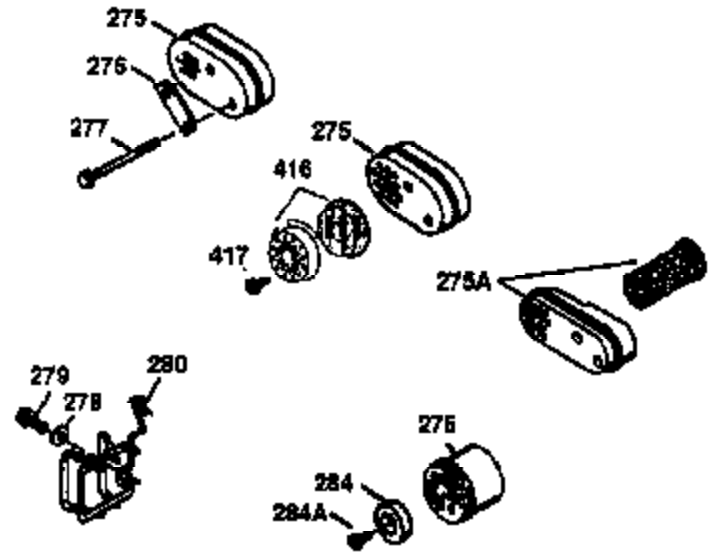

ILLUSTRATION SHOWS TYPICAL PARTS ONLY. ORDER BY PART NUMBER. PARTS NOT LISTED ARE SUPPLIED BY OEM.

VIEW 3 OF 3

Ref #	Part Number	Qty	Description
12A	36558	1	Breather Cover & Tube
90	611213	1	Flywheel
238	650806	2	Screw, 10-32 x 5/8"
239	34338	1	* Air Cleaner Gasket
240	34858	1	Air Cleaner Body
245	34340	1	Air Cleaner Filter
250	34341B	1	Air Cleaner Cover
275	36473	1	Muffler (Incl. 277)
277	650988	2	Screw, 1/4-20 x 2-5/16"
370K	36695	1	Starter Decal
416	36085	1	Spark Arrestor Kit (Incl.417)(Optional)
417	650760	1	Screw, 8-32 x 3/8" (Optional)