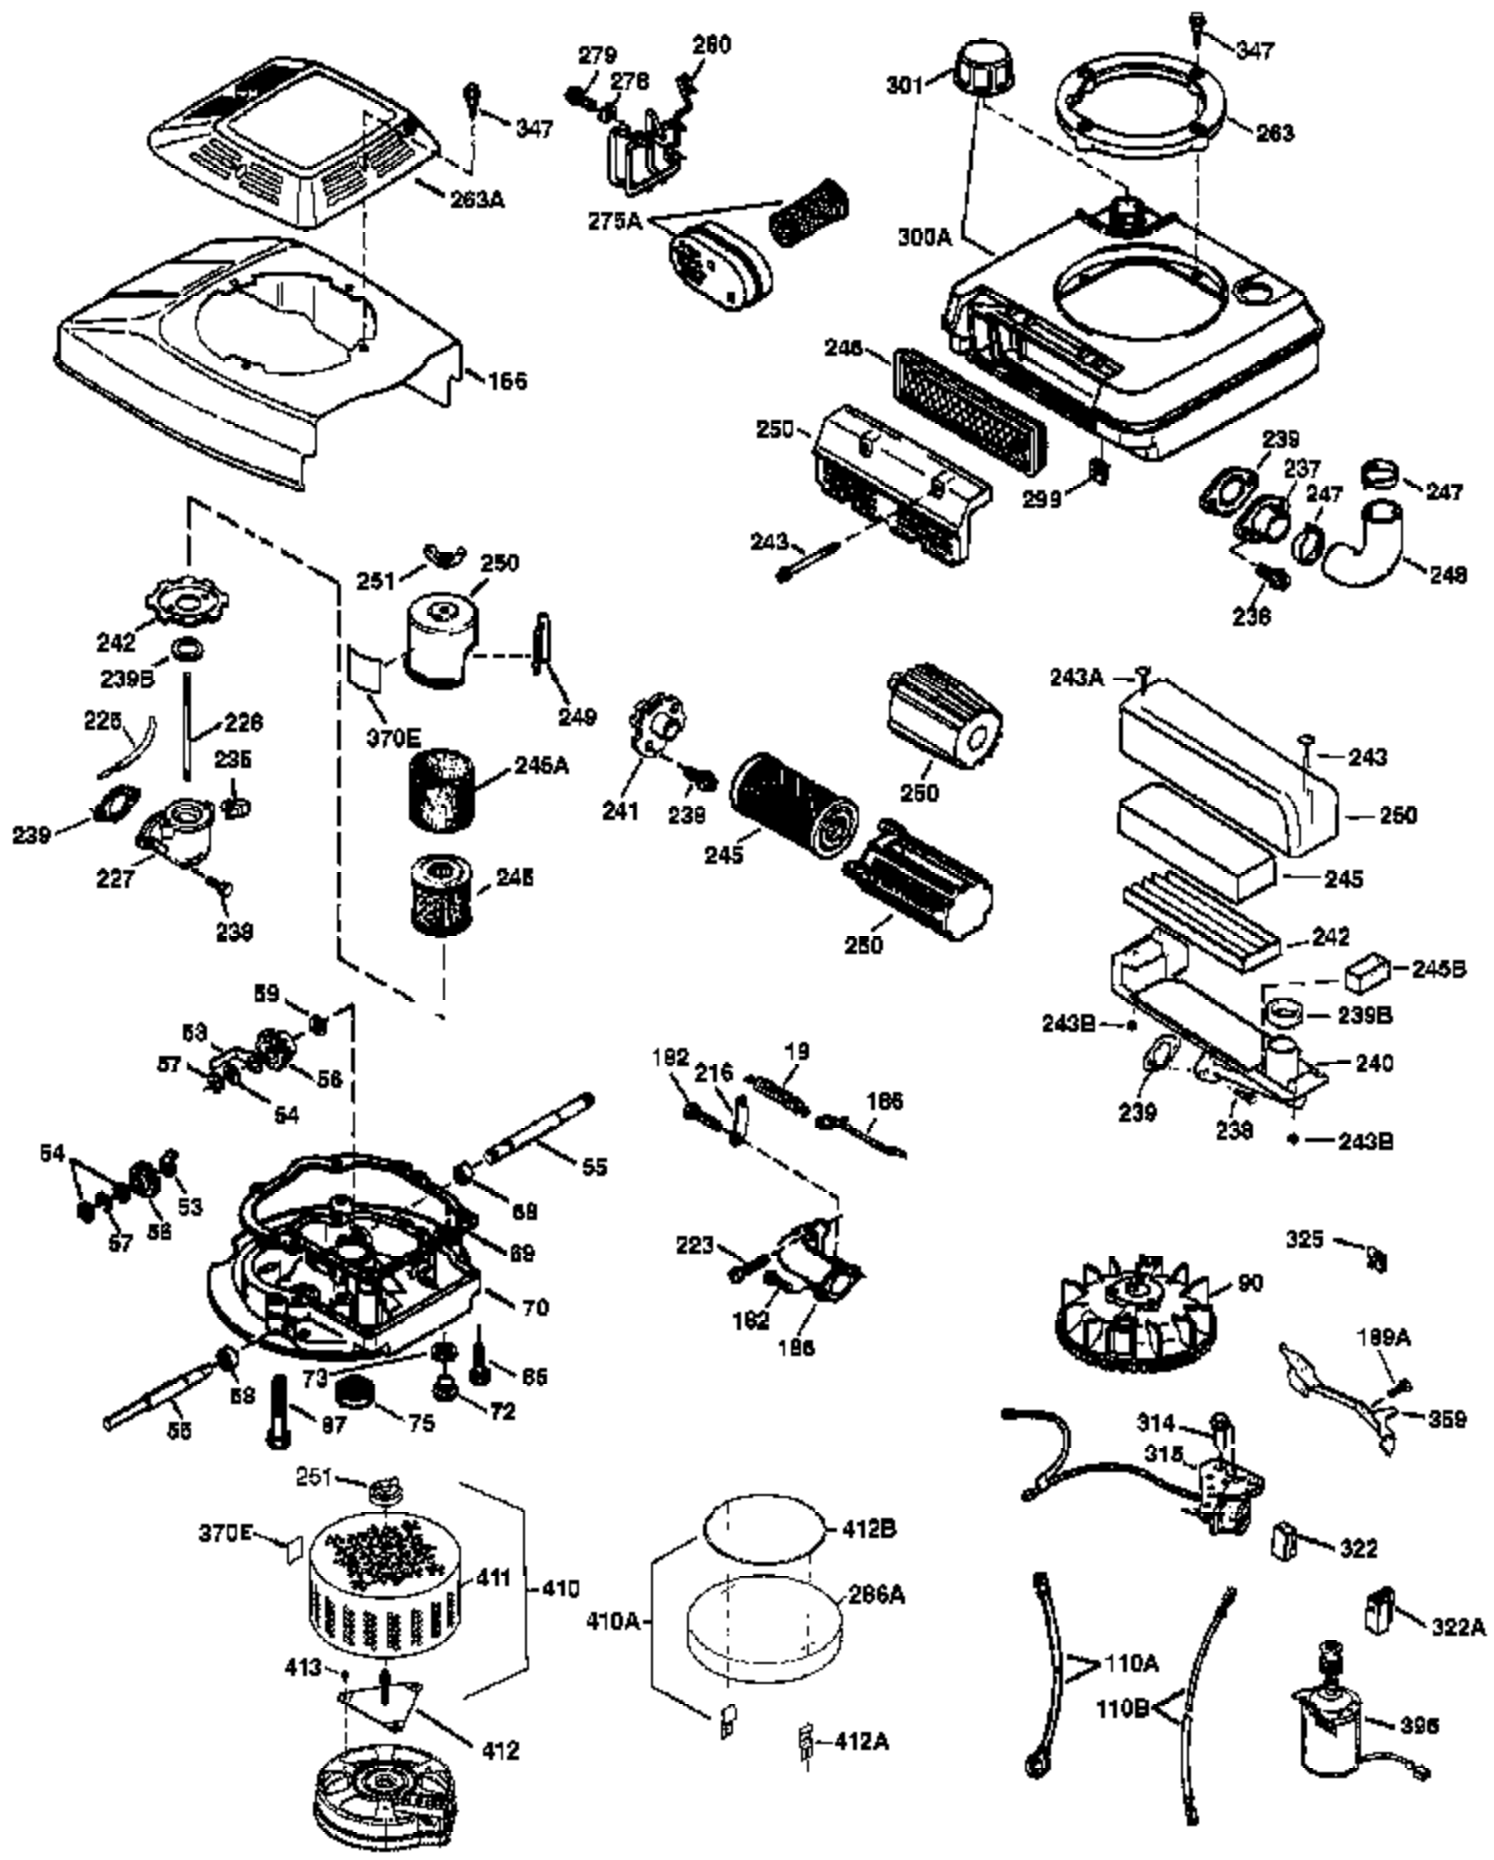

Ref #	Part Number	Qty	Description
19	31361	1	Extension Spring
69	35261	1	* Mounting Flange Gasket
70	34311D	1	Mounting Flange (Incl. 72 thru 83)
72	36083	1	Oil Drain Plug
75	27897	1	Oil Seal
86	650488	6	Screw, 1/4-20 x 1-1/4"
90	611112	1	Flywheel
182	6201	2	Screw, 1/4-28 x 7/8"
185	31384A	1	Intake Pipe (Incl. 224)
186	34337	1	Governor Link
206	610973	1	Terminal
223	650451	2	Screw, 1/4-20 x 1"
238	650806	2	Screw, 10-32 x 5/8"
239	34338	1	* Air Cleaner Gasket
240	34858	1	Air Cleaner Body
245	34340	1	Air Cleaner Filter
250	34341B	1	Air Cleaner Cover
301	33032	1	Fuel Cap
380	632099	1	Carburetor (Incl. 184)