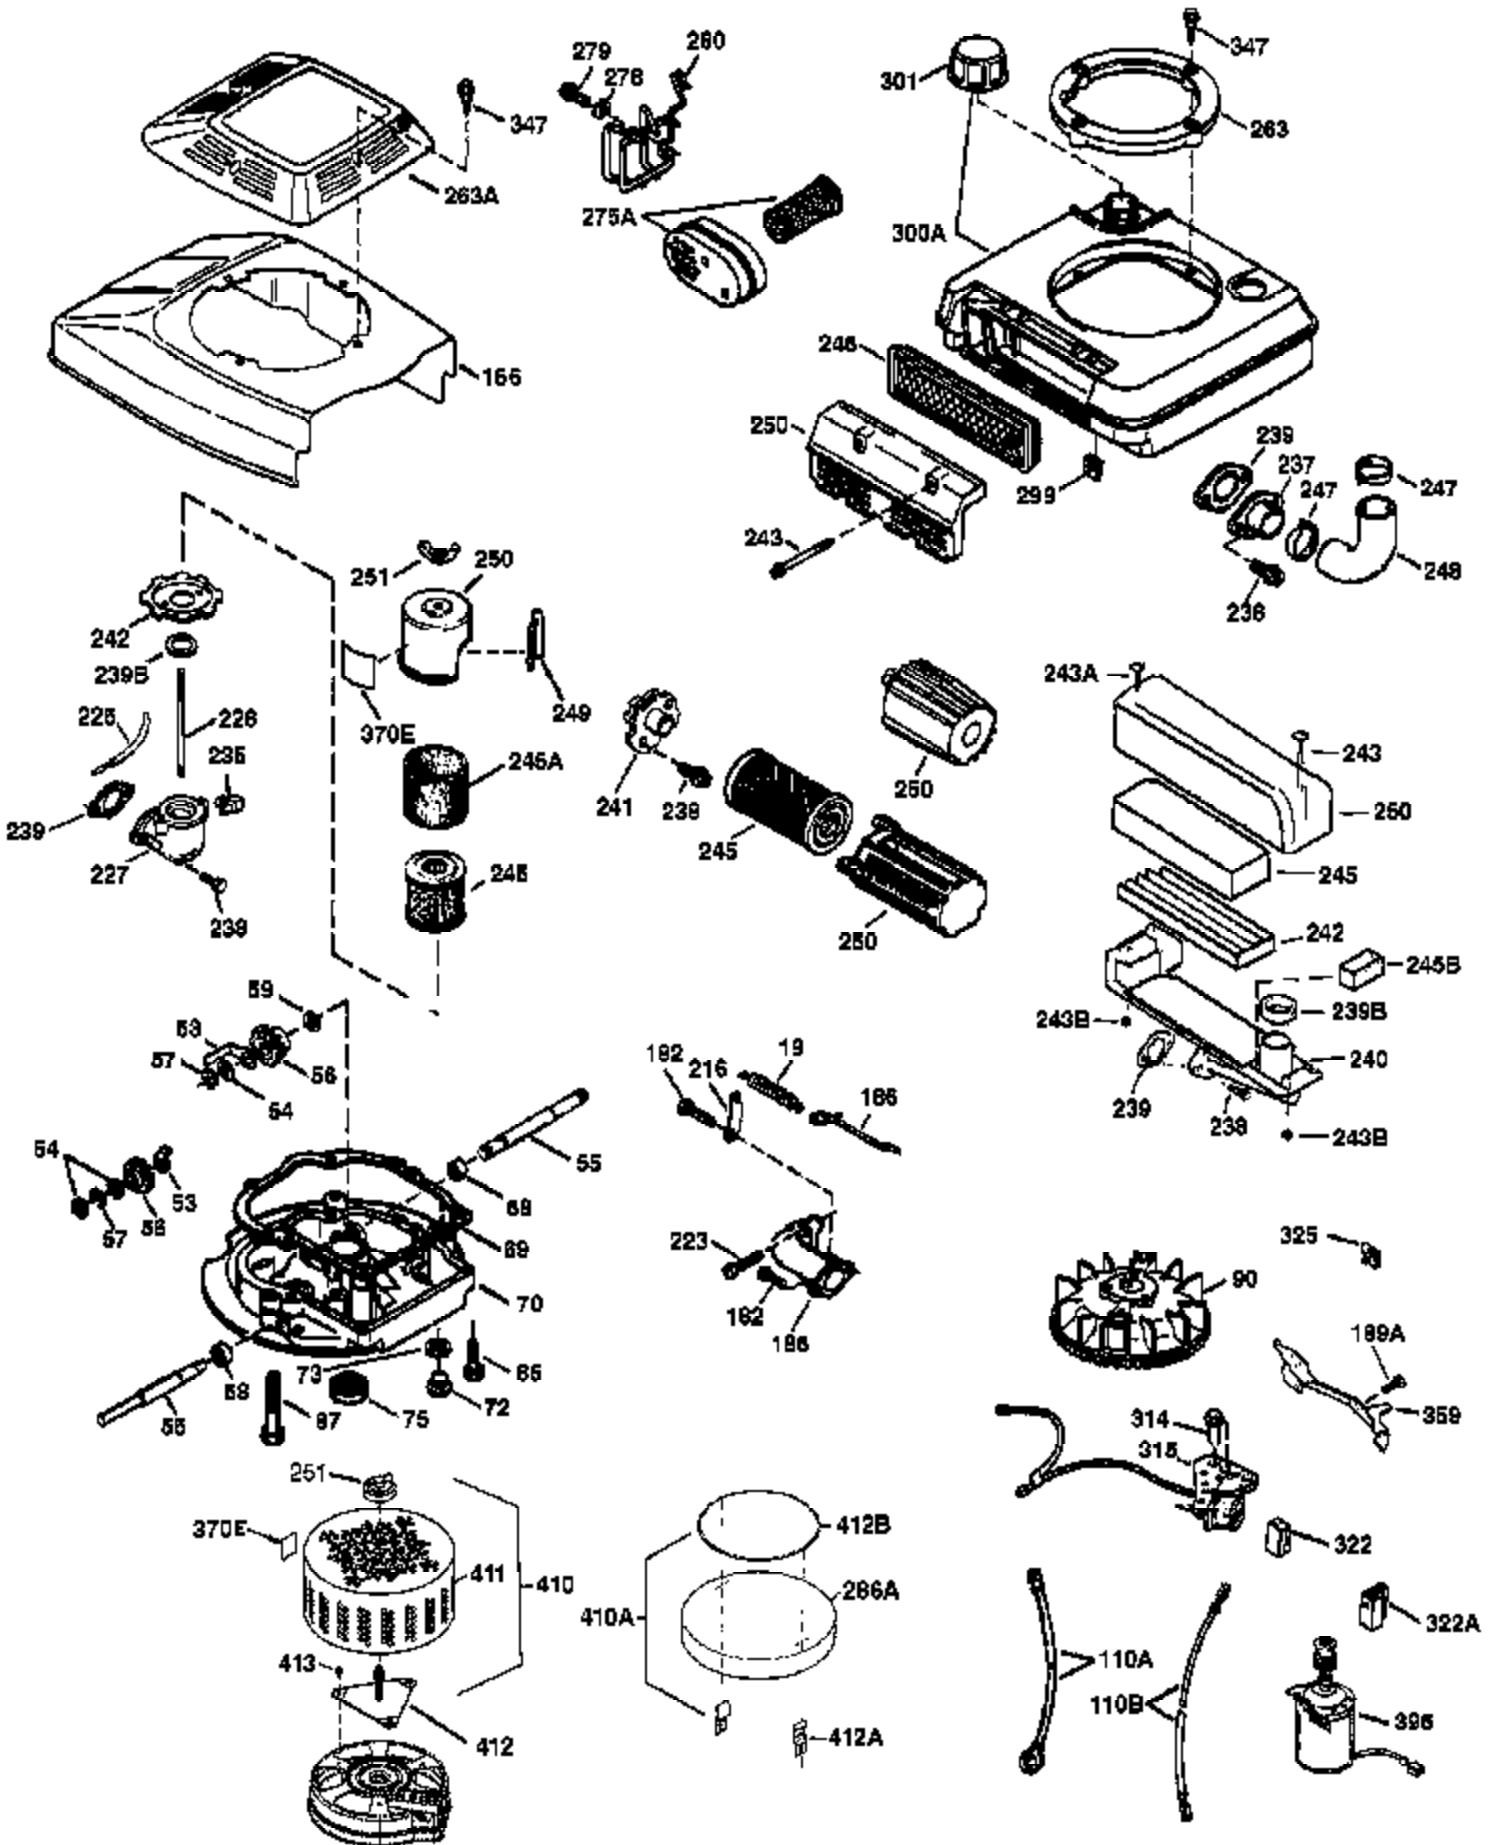

Engine Parts List #2

Ref #	Part Number	Qty	Description
19	31361	1	Extension Spring
53	31745	1	Tang Washer
54	31747	1	Washer
55	33774	1	P.T.O. Shaft
56	33401	1	R.H. Worm Gear
57	31749	1	Retaining Ring
58	31744	1	Oil Seal
59	31787	1	Washer
69	35261	1	* Mounting Flange Gasket
70	35609A	1	Mounting Flange (Incl.58,72 thru 83,3 11)
72	36083	1	Oil Drain Plug
75	26208	1	Oil Seal
86	650488	5	Screw, 1/4-20 x 1-1/4"
87	650492	1	Screw, 1/4-20 x 2-1/4"
90	611112	1	Flywheel
182	6201	2	Screw, 1/4-28 x 7/8"
185	36544	1	Intake Pipe
186	32653	1	Governor Link
216	33086	1	R.P.M. Adjusting Lever
223	650451	2	Screw, 1/4-20 x 1"
238	650932	2	Screw, 10-32 x 49/64"
239	34338	1	* Air Cleaner Gasket
241	35797	1	Air Cleaner Collar
245	35066	1	Air Cleaner Filter
250	35065	1	Air Cleaner Cover
275A	36664	1	Spark Arrestor Muffler (Optional) (Incl. 284,284A,416,417)
301	36246	1	Fuel Cap
380	632078A	1	Carburetor (Incl. 184)