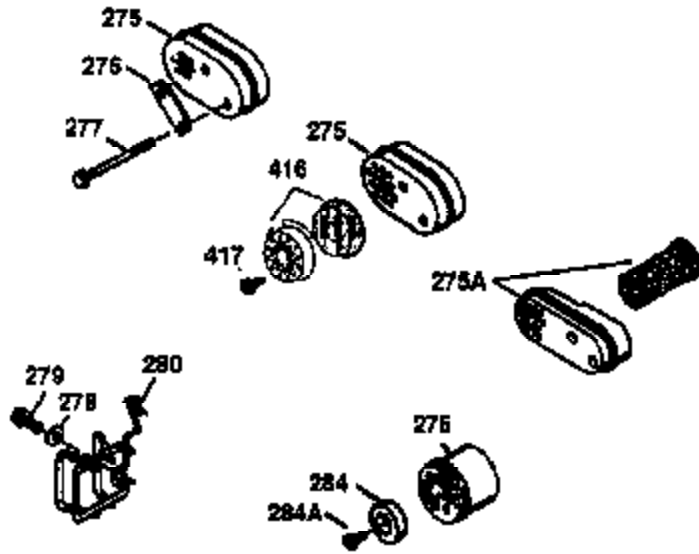

ILLUSTRATION SHOWS TYPICAL PARTS ONLY. ORDER BY PART NUMBER. PARTS NOT LISTED ARE SUPPLIED BY OEM.

VIEW 3 OF 3

Ref #	Part Number	Qty	Description
12A	36558	1	Breather Cover & Tube (Incl. 12B)
90	611112	1	Flywheel
238	650932	2	Screw, 10-32 x 49/64"
239	34338	1	* Air Cleaner Gasket
241	35797	1	Air Cleaner Collar
245	35066	1	Air Cleaner Filter
250	35065	1	Air Cleaner Cover
275	27181C	1	Muffler (Incl. 277)
275A	36664	1	Spark Arrestor Muffler (Optional) (Incl. 284,284A,416,417)
277	650795	2	Screw, 1/4-20 x 2-1/4"
284A	650760	1	Screw, 8-32 x 3/8" (Optional)
284	36663	1	Muffler Deflector (Incl. 284A)(Optional)
370K	36695	1	Starter Decal
416	36085	1	Spark Arrestor Kit (Incl. 417)(Optional)
417	650760	1	Screw, 8-32 x 3/8" (Optional)
900	0	1	Replacement Engine 750476C, order from 71-999
900	0		Replacement S/B NONE