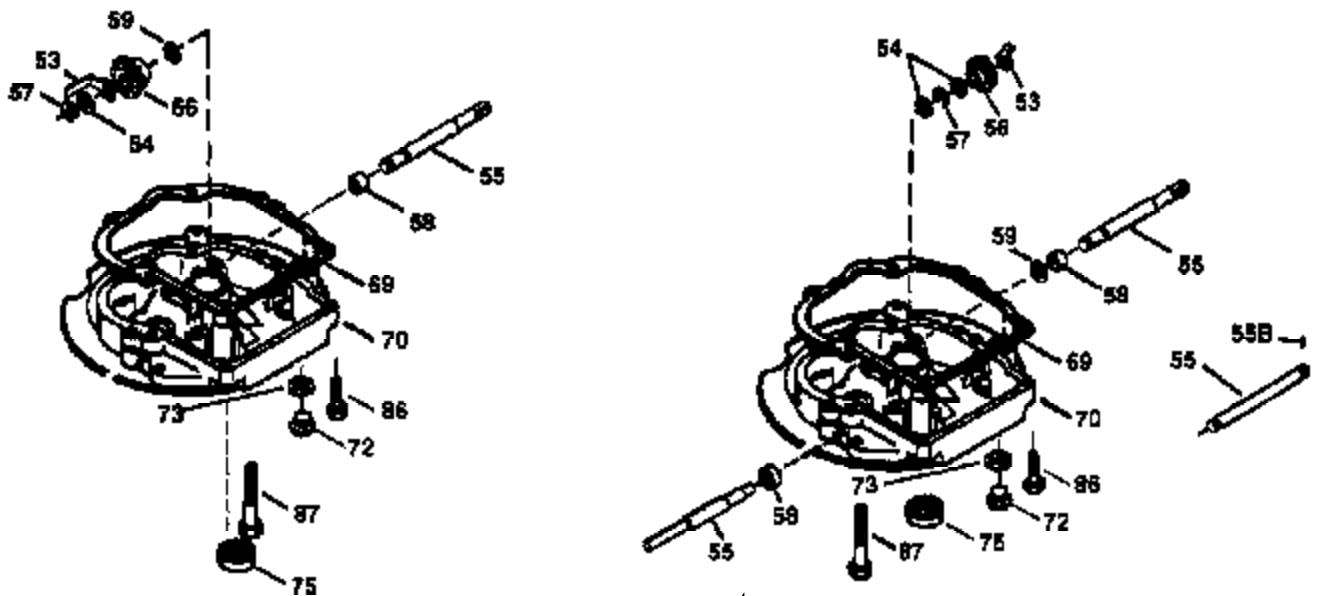

ILLUSTRATION SHOWS TYPICAL PARTS ONLY. ORDER BY PART NUMBER. PARTS NOT LISTED ARE SUPPLIED BY OEM.

VIEW 2 OF 3

Engine Parts List #2

Ref #	Part Number	Qty	Description
12A	36558	1	Breather Cover & Tube (Incl. 12B)
19	31361	1	Extension Spring
69	35261	1	* Mounting Flange Gasket
70	34311D	1	Mounting Flange (Incl.72 thru 83)
72	36083	1	Oil Drain Plug
75	27897	1	Oil Seal
86	650488	6	Screw, 1/4-20 x 1-1/4"
182	6201	2	Screw, 1/4-28 x 7/8"
185	36544	1	Intake Pipe
186	34337	1	Governor Link
223	650451	2	Screw, 1/4-20 x 1"
238	650932	2	Screw, 10-32 x 49/64"
239	34338	1	* Air Cleaner Gasket
245	35066	1	Air Cleaner Filter
250	35065	1	Air Cleaner Cover
287	650926	2	Screw, 8-32 x 21/64"
300	32170B	1	Fuel Tank (Incl. 292 & 301)
301	33032	1	Fuel Cap
370K	36695	1	Starter Decal
390	590694	1	Rewind Starter (NOTE: This engine could have been built with 590737 starter.
900	0	1	Replacement Engine 750476C, order from 71-999
900	0		Replacement S/B NONE