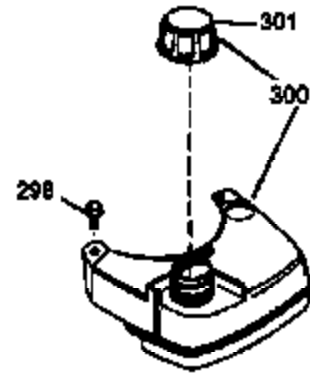

ILLUSTRATION SHOWS TYPICAL PARTS ONLY. ORDER BY PART NUMBER. PARTS NOT LISTED ARE SUPPLIED BY OEM.

VIEW 2 OF 3

Engine Parts List #2

Ref #	Part Number	Qty	Description
12A	36558	1	Breather Cover & Tube (Incl. 12B)
19	31361	1	Extension Spring
69	35261	1	* Mounting Flange Gasket
70	34311D	1	Mounting Flange (Incl.72 thru 83)
72	36083	1	Oil Drain Plug
75	27897	1	Oil Seal
86	650488	6	Screw, 1/4-20 x 1-1/4"
182	6201	2	Screw, 1/4-28 x 7/8"
185	36544	1	Intake Pipe
186	34337	1	Governor Link
223	650451	2	Screw, 1/4-20 x 1"
238	650932	2	Screw, 10-32 x 49/64"
239	34338	1	* Air Cleaner Gasket
245	35066	1	Air Cleaner Filter
250	35065	1	Air Cleaner Cover
287	650926	2	Screw, 8-32 x 21/64"
300	32170B	1	Fuel Tank (Incl. 292 & 301)
301	33032	1	Fuel Cap
370K	36695	1	Starter Decal
390	590694	1	Rewind Starter (NOTE: This engine could have been built with 590737 starter.
900	0	1	Replacement Engine 750476C, order from 71-999
900	0		Replacement S/B NONE