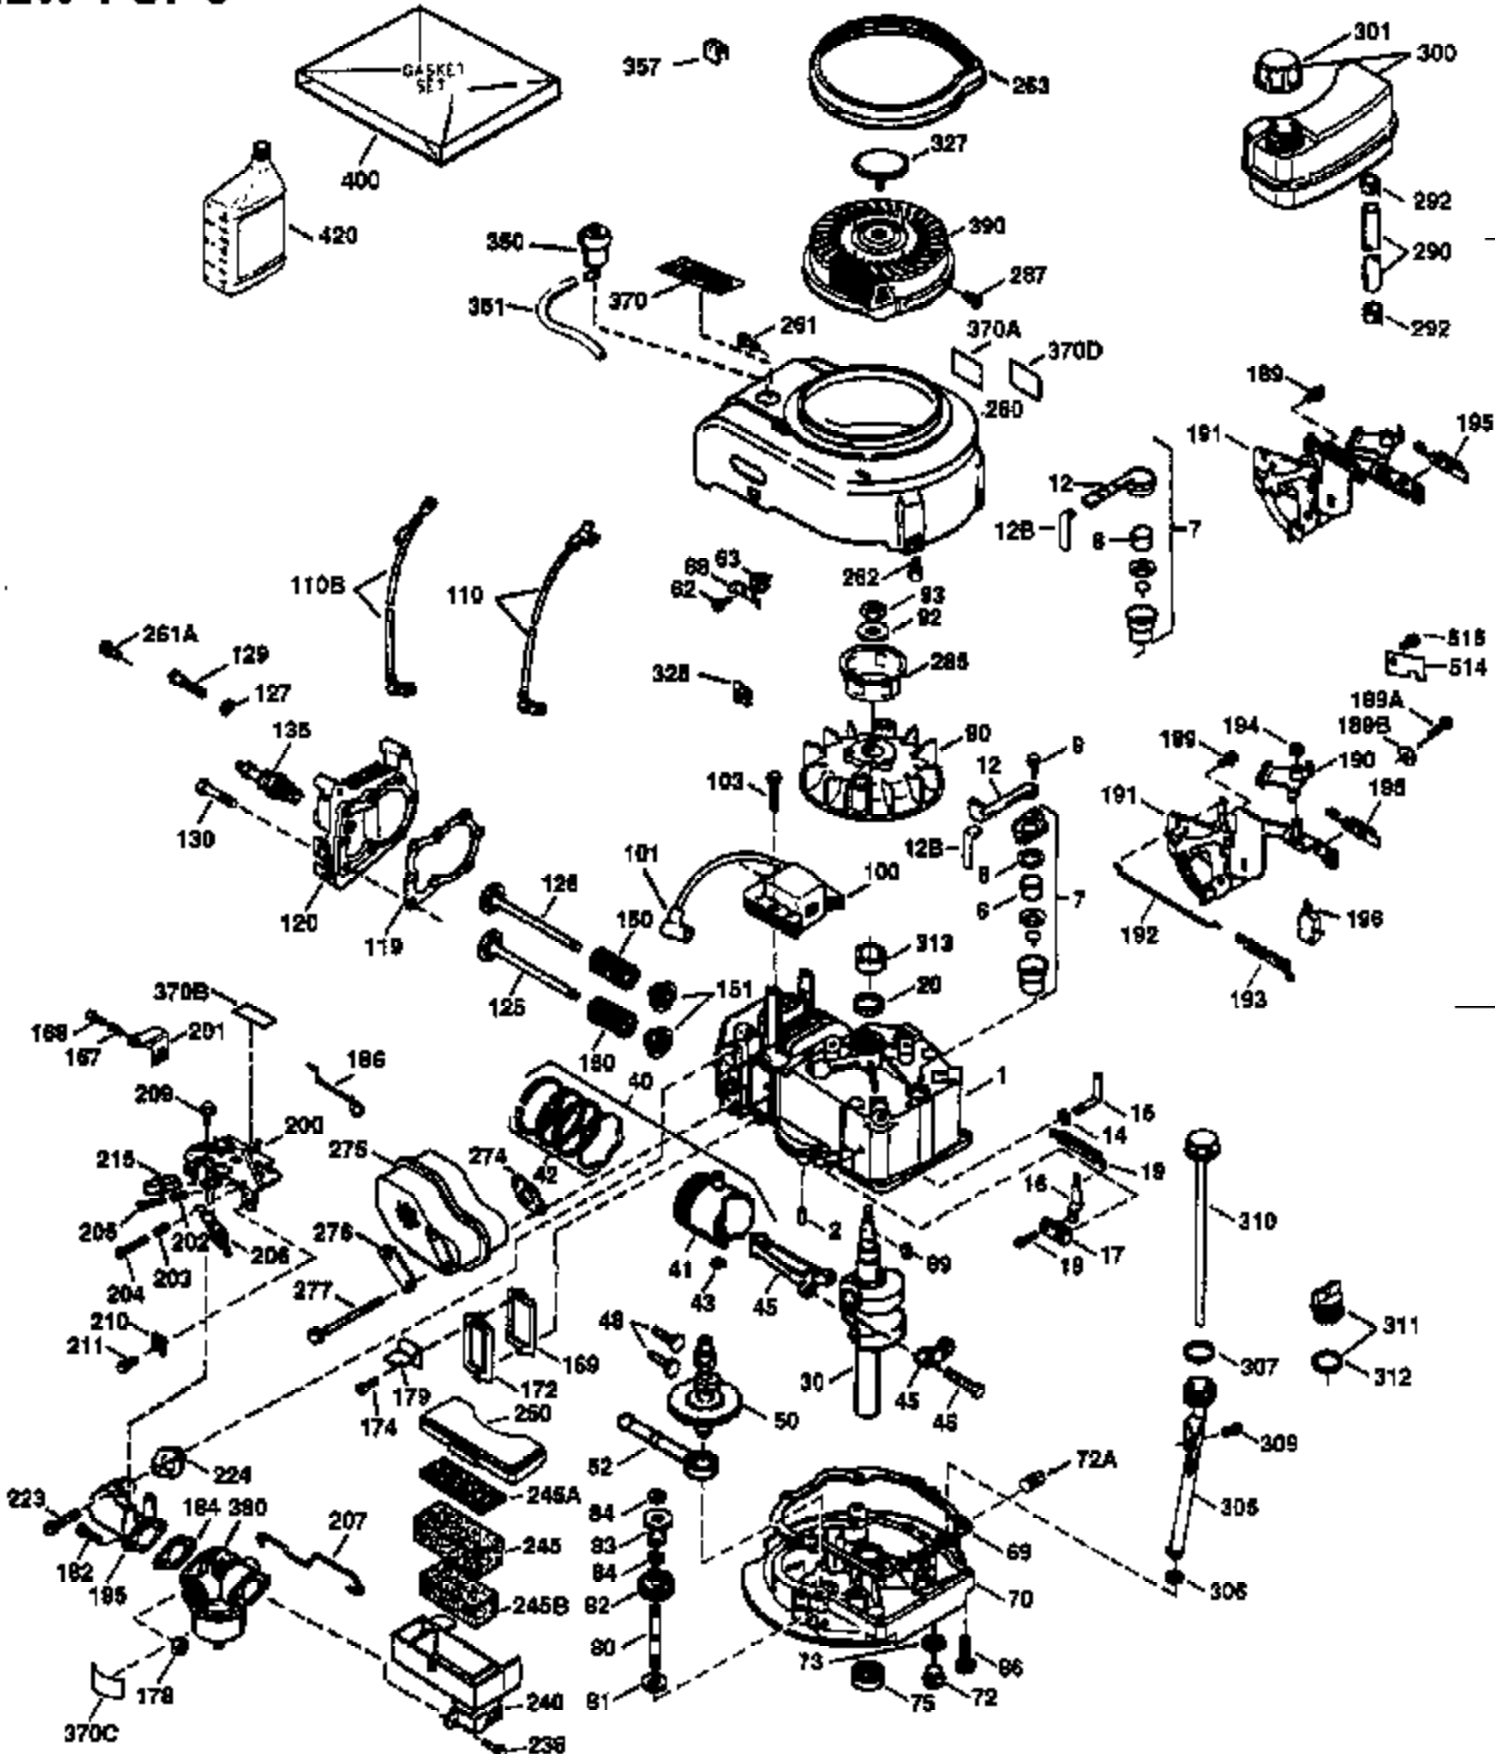

ILLUSTRATION SHOWS TYPICAL PARTS ONLY. ORDER BY PART NUMBER. PARTS NOT LISTED ARE SUPPLIED BY OEM.

VIEW 1 OF 3

Engine Parts List #1

Ref #	Part Number	Qty	Description
	1 36478A	1	Cylinder (Incl. 2,7,20 & 125)
	2 26727	2	Dowel Pin
	6 33734	1	Breather Element
	7 36557	1	Breather Ass'y. (Incl. 6 & 12A)
12B	34695	1	Breather Tube Elbow
12A	36558	1	Breather Cover & Tube (Incl. 12B)
	14 28277	1	Washer
	15 30589	1	Governor Rod (Incl. 14)
	16 32651	1	Governor Lever
	17 31335	1	Governor Lever Clamp
	18 651018	1	Screw, Torx T-15, 8-32 x 19/64"
	19 31361	1	Extension Spring
	20 32600	1	Oil Seal
	30 35166	1	Crankshaft
	40 36073	1	Piston, Pin & Ring Set (Std.)
	40 36074	1	Piston, Pin & Ring Set (.010" OS)
	40 36075	1	Piston, Pin & Ring Set (.020" OS)
	41 36070	1	Piston & Pin Ass'y. (Std.) (Incl. 43)
	41 36071	1	Piston & Pin Ass'y. (.010" OS) (Incl. 43)
	41 36072	1	Piston & Pin Ass'y. (.020" OS) (Incl. 43)
	42 36076	1	Ring Set (Std.)
	42 36077	1	Ring Set (.010" OS)
	42 36078	1	Ring Set (.020" OS)
	43 20381	2	Piston Pin Retaining Ring
	45 30963B	1	Connecting Rod Ass'y. (Incl. 46)
	46 32610A	2	Connecting Rod Bolt
	48 27241	2	Valve Lifter
	50 35992	1	Camshaft (MCR)
	52 29914	1	Oil Pump Ass'y.
	69 35261	1	* Mounting Flange Gasket
	70 34311D	1	Mounting Flange (Incl.72 thru 83)
	72 36083	1	Oil Drain Plug
72A	28534	1	Oil Drain Plug
	75 27897	1	Oil Seal
	80 30574A	1	Governor Shaft
	81 30590A	1	Washer
	82 30591	1	Governor Gear Ass'y. (Incl. 81)
	83 30588A	1	Governor Spool
	86 650488	6	Screw, 1/4-20 x 1-1/4"
	89 611004	1	Flywheel Key
	90 611112	1	Flywheel
	92 650815	1	Belleville Washer
	93 650816	1	Flywheel Nut
100	34443A	1	Solid State Ignition
101	610118	1	Spark Plug Cover
103	651007	2	Screw, Torx T-15, 10-24 x 15/16"
110	34961	1	Ground Wire
119	36477	1	* Cylinder Head Gasket
120	36476	1	Cylinder Head
125	36471	1	Exhaust Valve (Std.) (Incl. 151)
125	36472	1	Exhaust Valve (1/32" OS) (Incl. 151)
126	29314B	1	Intake Valve (Std.) (Incl. 151)
126	29315C	1	Intake Valve (1/32" OS) (Incl. 151)
130	6021A	8	Screw, 5/16-18 x 1-1/2"
135	35395	1	Resistor Spark Plug (RJ19LM)
150	35991	2	Valve Spring
151	31673	2	Valve Spring Cap
169	27234A	1	* Valve Cover Gasket