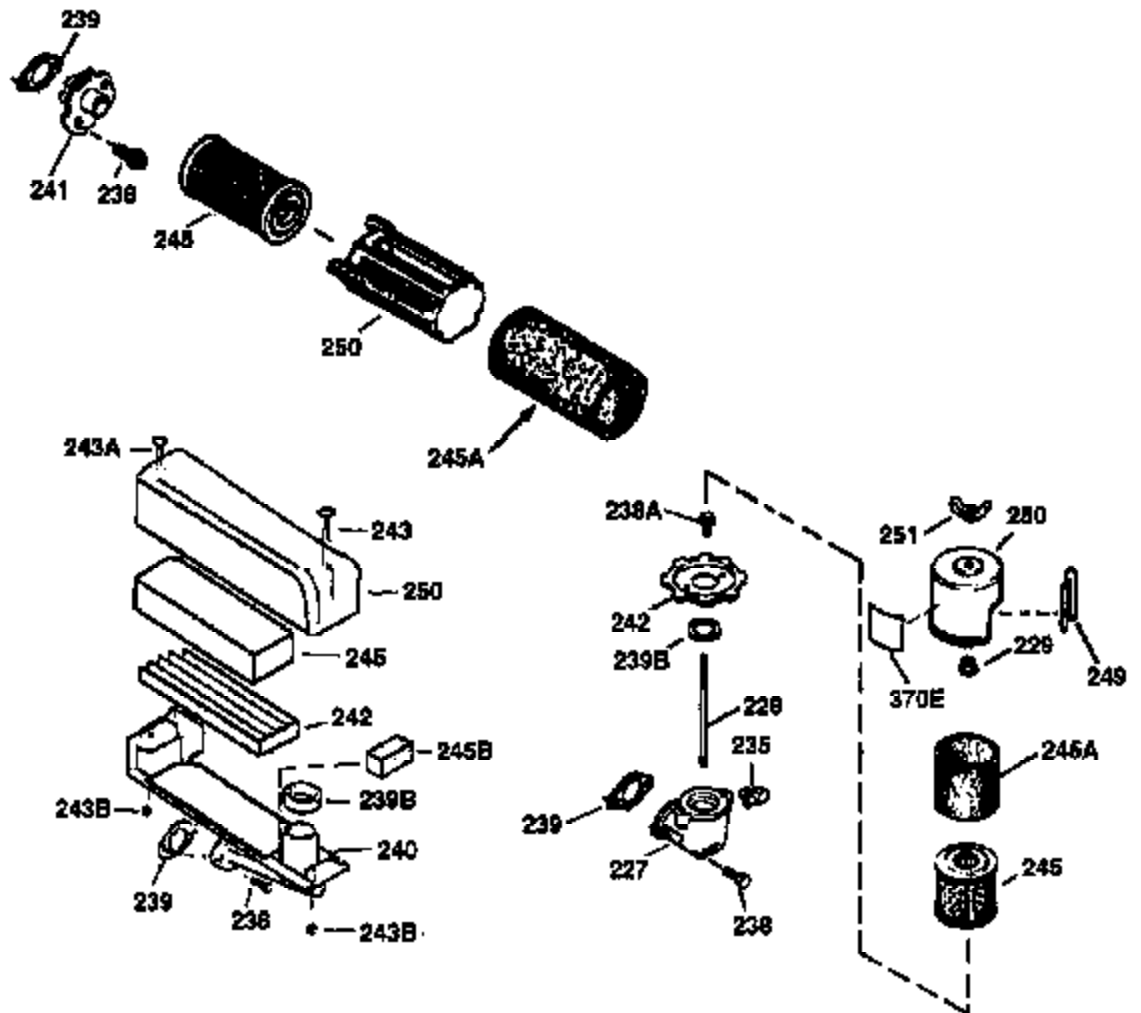

ILLUSTRATION SHOWS TYPICAL PARTS ONLY. ORDER BY PART NUMBER. PARTS NOT LISTED ARE SUPPLIED BY OEM.

VIEW 3 OF 3

Ref #	Part Number	Qty	Description
12A	36558	1	Breather Cover & Tube (Incl. 12B)
90	611112	1	Flywheel
238	650932	2	Screw, 10-32 x 49/64"
239	34338	1	* Air Cleaner Gasket
241	35797	1	Air Cleaner Collar
245	35066	1	Air Cleaner Filter
250	35065	1	Air Cleaner Cover
275	27181C	1	Muffler (Incl. 277)
275A	36664	1	Spark Arrestor Muffler (Optional) (Incl. 284,284A,416,417)
277	650795	2	Screw, 1/4-20 x 2-1/4"
284A	650760	1	Screw, 8-32 x 3/8" (Optional)
284	36663	1	Muffler Deflector (Incl. 284A)(Optional)
370K	36695	1	Starter Decal
416	36085	1	Spark Arrestor Kit (Incl. 417)(Optional)
417	650760	1	Screw, 8-32 x 3/8" (Optional)
900	0	1	Replacement Engine 750476C, order from 71-999
900	0		Replacement S/B NONE