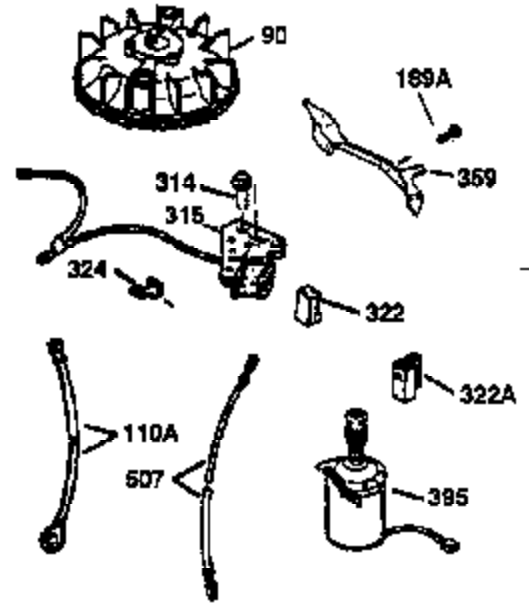

ILLUSTRATION SHOWS TYPICAL PARTS ONLY. ORDER BY PART NUMBER. PARTS NOT LISTED ARE SUPPLIED BY OEM.

VIEW 3 OF 3

Ref #	Part Number	Qty	Description
12A	36558	1	Breather Cover & Tube (Incl. 12B)
90	611112	1	Flywheel
238	650932	2	Screw, 10-32 x 49/64"
239	34338	1	* Air Cleaner Gasket
241	35797	1	Air Cleaner Collar
245	35066	1	Air Cleaner Filter
250	35065	1	Air Cleaner Cover
275	27181C	1	Muffler (Incl. 277)
275A	36664	1	Spark Arrestor Muffler (Optional) (Incl. 284,284A,416,417)
277	650795	2	Screw, 1/4-20 x 2-1/4"
284A	650760	1	Screw, 8-32 x 3/8" (Optional)
284	36663	1	Muffler Deflector (Incl. 284A)(Optional)
370K	36695	1	Starter Decal
416	36085	1	Spark Arrestor Kit (Incl. 417)(Optional)
417	650760	1	Screw, 8-32 x 3/8" (Optional)
900	0	1	Replacement Engine 750476C, order from 71-999
900	0		Replacement S/B NONE