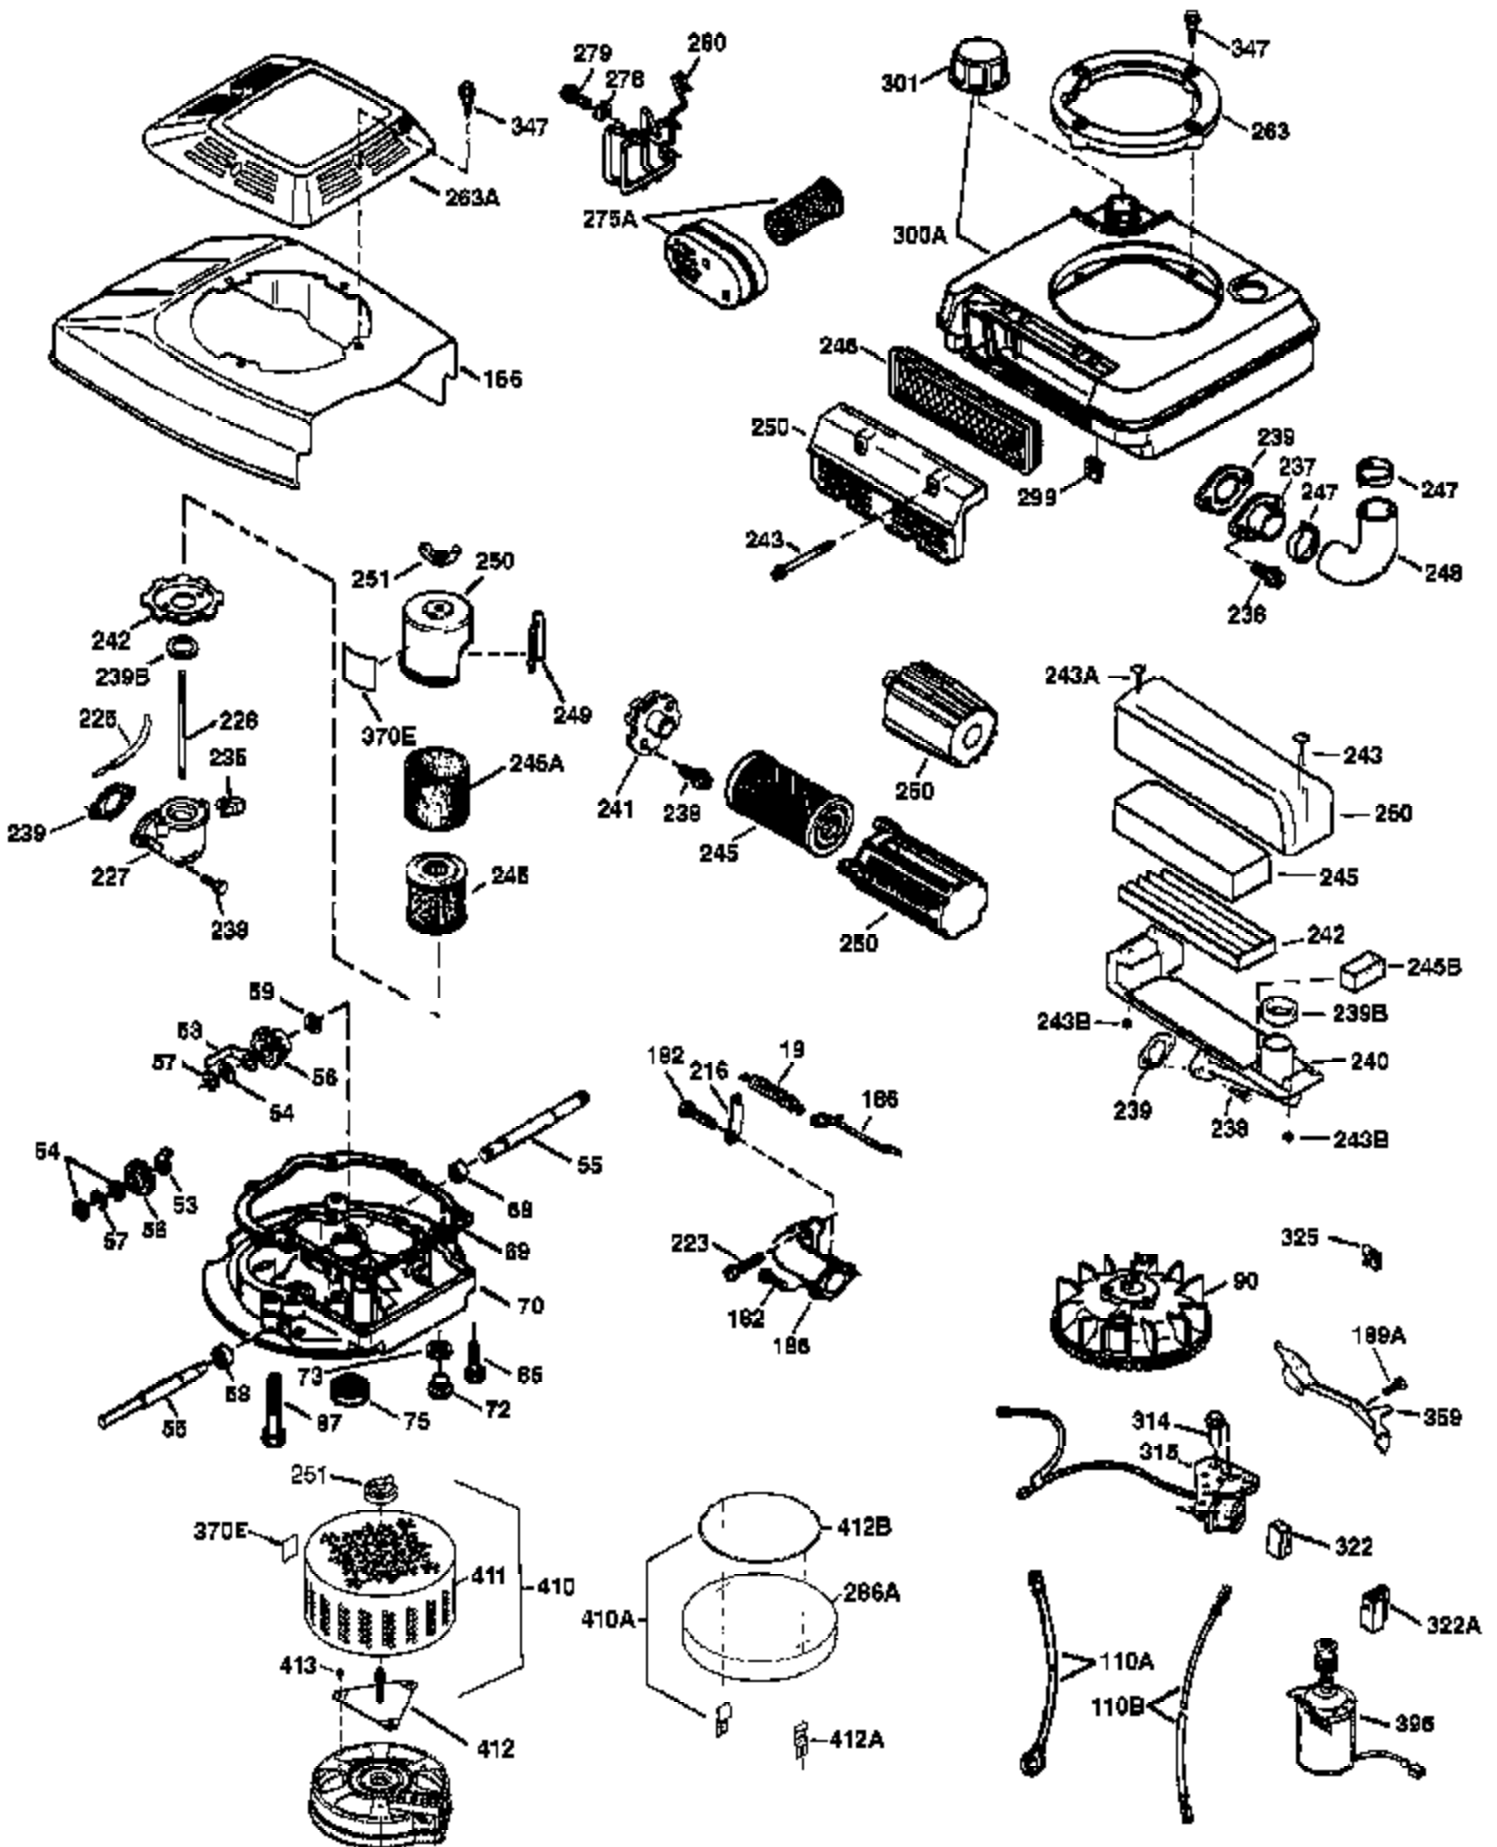

Ref #	Part Number	Qty	Description
19	31361	1	Extension Spring
69	35261	1	* Mounting Flange Gasket
70	34311D	1	Mounting Flange (Incl.72 thru 83)
72	36083	1	Oil Drain Plug
75	27897	1	Oil Seal
86	650488	6	Screw, 1/4-20 x 1-1/4"
90	611112	1	Flywheel
182	6201	2	Screw, 1/4-28 x 7/8"
185	36544	1	Intake Pipe
186	34337	1	Governor Link
223	650451	2	Screw, 1/4-20 x 1"
238	650932	2	Screw, 10-32 x 49/64"
239	34338	1	* Air Cleaner Gasket
241	35797	1	Air Cleaner Collar
245	35066	1	Air Cleaner Filter
250	35065	1	Air Cleaner Cover
275A	36664	1	Spark Arrestor Muffler (Optional) (Incl. 284,284A,416,417)
301	33032	1	Fuel Cap
380	632078A	1	Carburetor (Incl. 184)