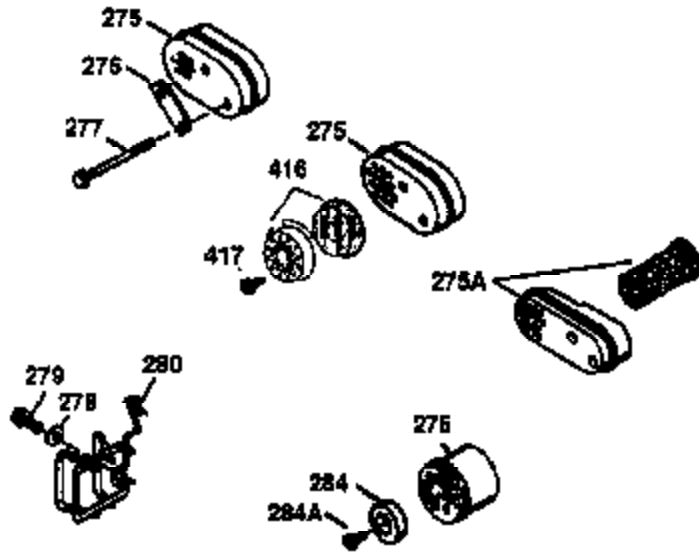

ILLUSTRATION SHOWS TYPICAL PARTS ONLY. ORDER BY PART NUMBER. PARTS NOT LISTED ARE SUPPLIED BY OEM.

VIEW 3 OF 3

Ref #	Part Number	Qty	Description
12A	36558	1	Breather Cover & Tube (Incl. 12B)
90	611112	1	Flywheel
238	650932	2	Screw, 10-32 x 49/64"
239	34338	1	* Air Cleaner Gasket
241	35797	1	Air Cleaner Collar
245	35066	1	Air Cleaner Filter
250	35065	1	Air Cleaner Cover
275	36456A	1	Muffler (Incl. 277)
275A	36664	1	Spark Arrestor Muffler (Optional) (Incl. 284,284A,416,417)
277	650988	2	Screw, 1/4-20 x 2-5/16"
284A	650760	1	Screw, 8-32 x 3/8" (Optional)
284	36663	1	Muffler Deflector (Incl. 284A)(Optional)
370K	36695	1	Starter Decal
416	36085	1	Spark Arrestor Kit (Incl. 417)(Optional)
417	650760	1	Screw, 8-32 x 3/8" (Optional)
900	0	1	Replacement Engine 750436B, order from 71-999
900	0		Replacement S/B NONE