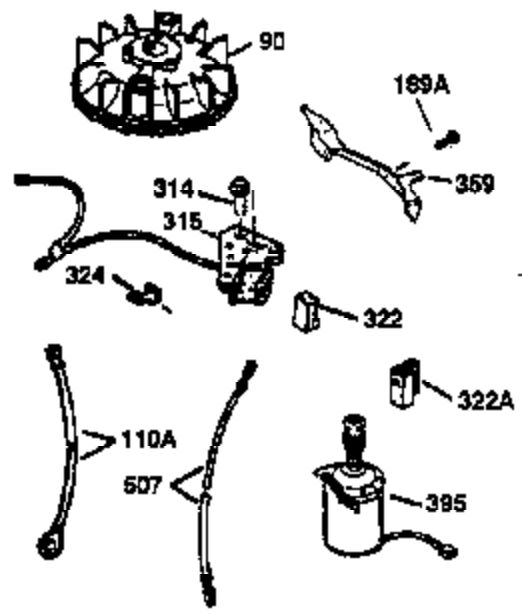

ILLUSTRATION SHOWS TYPICAL PARTS ONLY. ORDER BY PART NUMBER. PARTS NOT LISTED ARE SUPPLIED BY OEM.

VIEW 3 OF 3

Ref #	Part Number	Qty	Description
12A	36558	1	Breather Cover & Tube (Incl. 12B)
90	611112	1	Flywheel
238	650932	2	Screw, 10-32 x 49/64"
239	34338	1	* Air Cleaner Gasket
241	35797	1	Air Cleaner Collar
245	35066	1	Air Cleaner Filter
250	35065	1	Air Cleaner Cover
275	36456A	1	Muffler (Incl. 277)
275A	36664	1	Spark Arrestor Muffler (Optional) (Incl. 284,284A,416,417)
277	650988	2	Screw, 1/4-20 x 2-5/16"
284A	650760	1	Screw, 8-32 x 3/8" (Optional)
284	36663	1	Muffler Deflector (Incl. 284A)(Optional)
370K	36695	1	Starter Decal
416	36085	1	Spark Arrestor Kit (Incl. 417)(Optional)
417	650760	1	Screw, 8-32 x 3/8" (Optional)
900	0	1	Replacement Engine 750436B, order from 71-999
900	0		Replacement S/B NONE