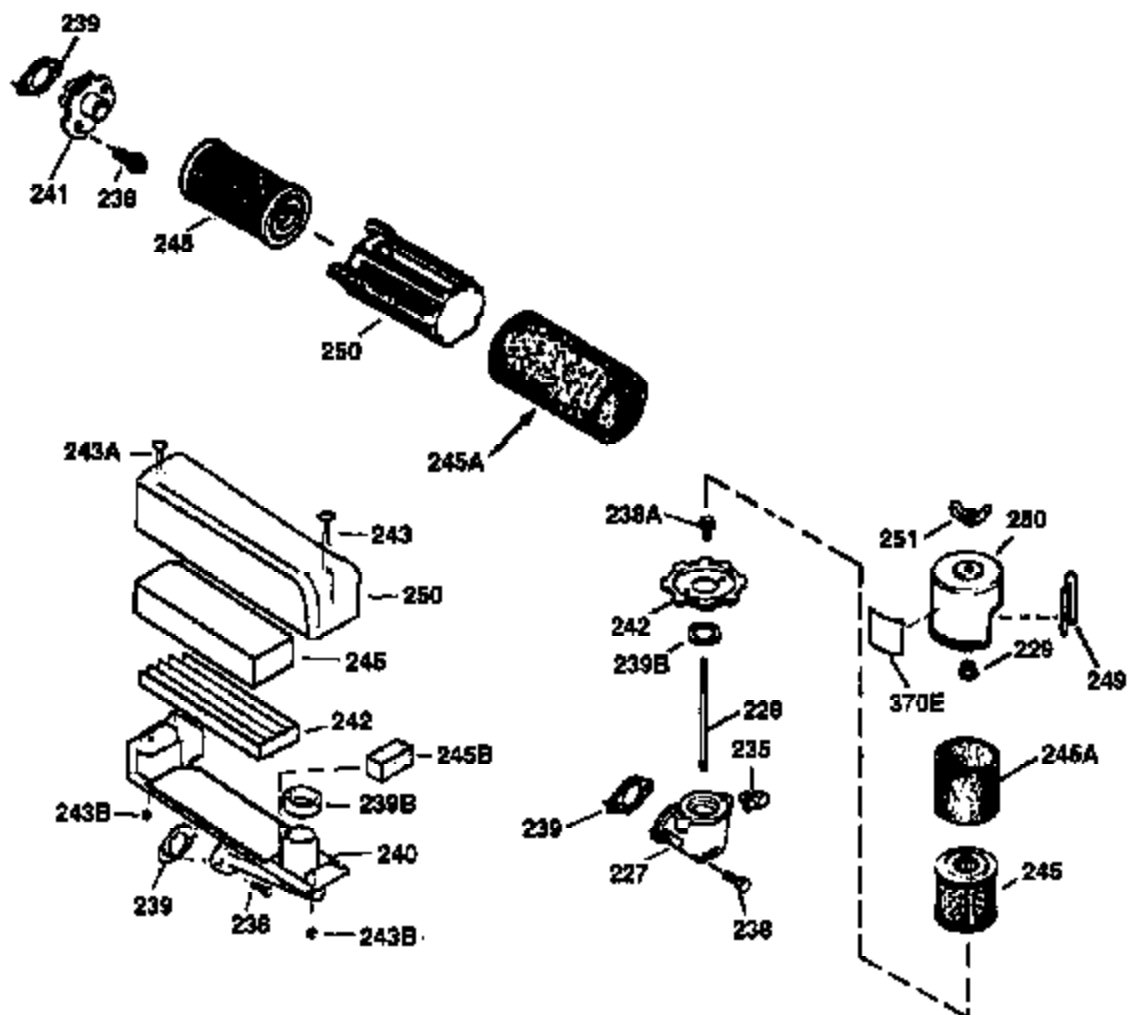

ILLUSTRATION SHOWS TYPICAL PARTS ONLY. ORDER BY PART NUMBER. PARTS NOT LISTED ARE SUPPLIED BY OEM.

VIEW 3 OF 3

Ref #	Part Number	Qty	Description
12A	36558	1	Breather Cover & Tube (Incl. 12B)
90	611112	1	Flywheel
238	650932	2	Screw, 10-32 x 49/64"
239	34338	1	* Air Cleaner Gasket
241	35797	1	Air Cleaner Collar
245	35066	1	Air Cleaner Filter
250	35065	1	Air Cleaner Cover
275	36456A	1	Muffler (Incl. 277)
275A	36664	1	Spark Arrestor Muffler (Optional) (Incl. 284,284A,416,417)
277	650988	2	Screw, 1/4-20 x 2-5/16"
284A	650760	1	Screw, 8-32 x 3/8" (Optional)
284	36663	1	Muffler Deflector (Incl. 284A)(Optional)
370K	36695	1	Starter Decal
416	36085	1	Spark Arrestor Kit (Incl. 417)(Optional)
417	650760	1	Screw, 8-32 x 3/8" (Optional)
900	0	1	Replacement Engine 750436B, order from 71-999
900	0		Replacement S/B NONE