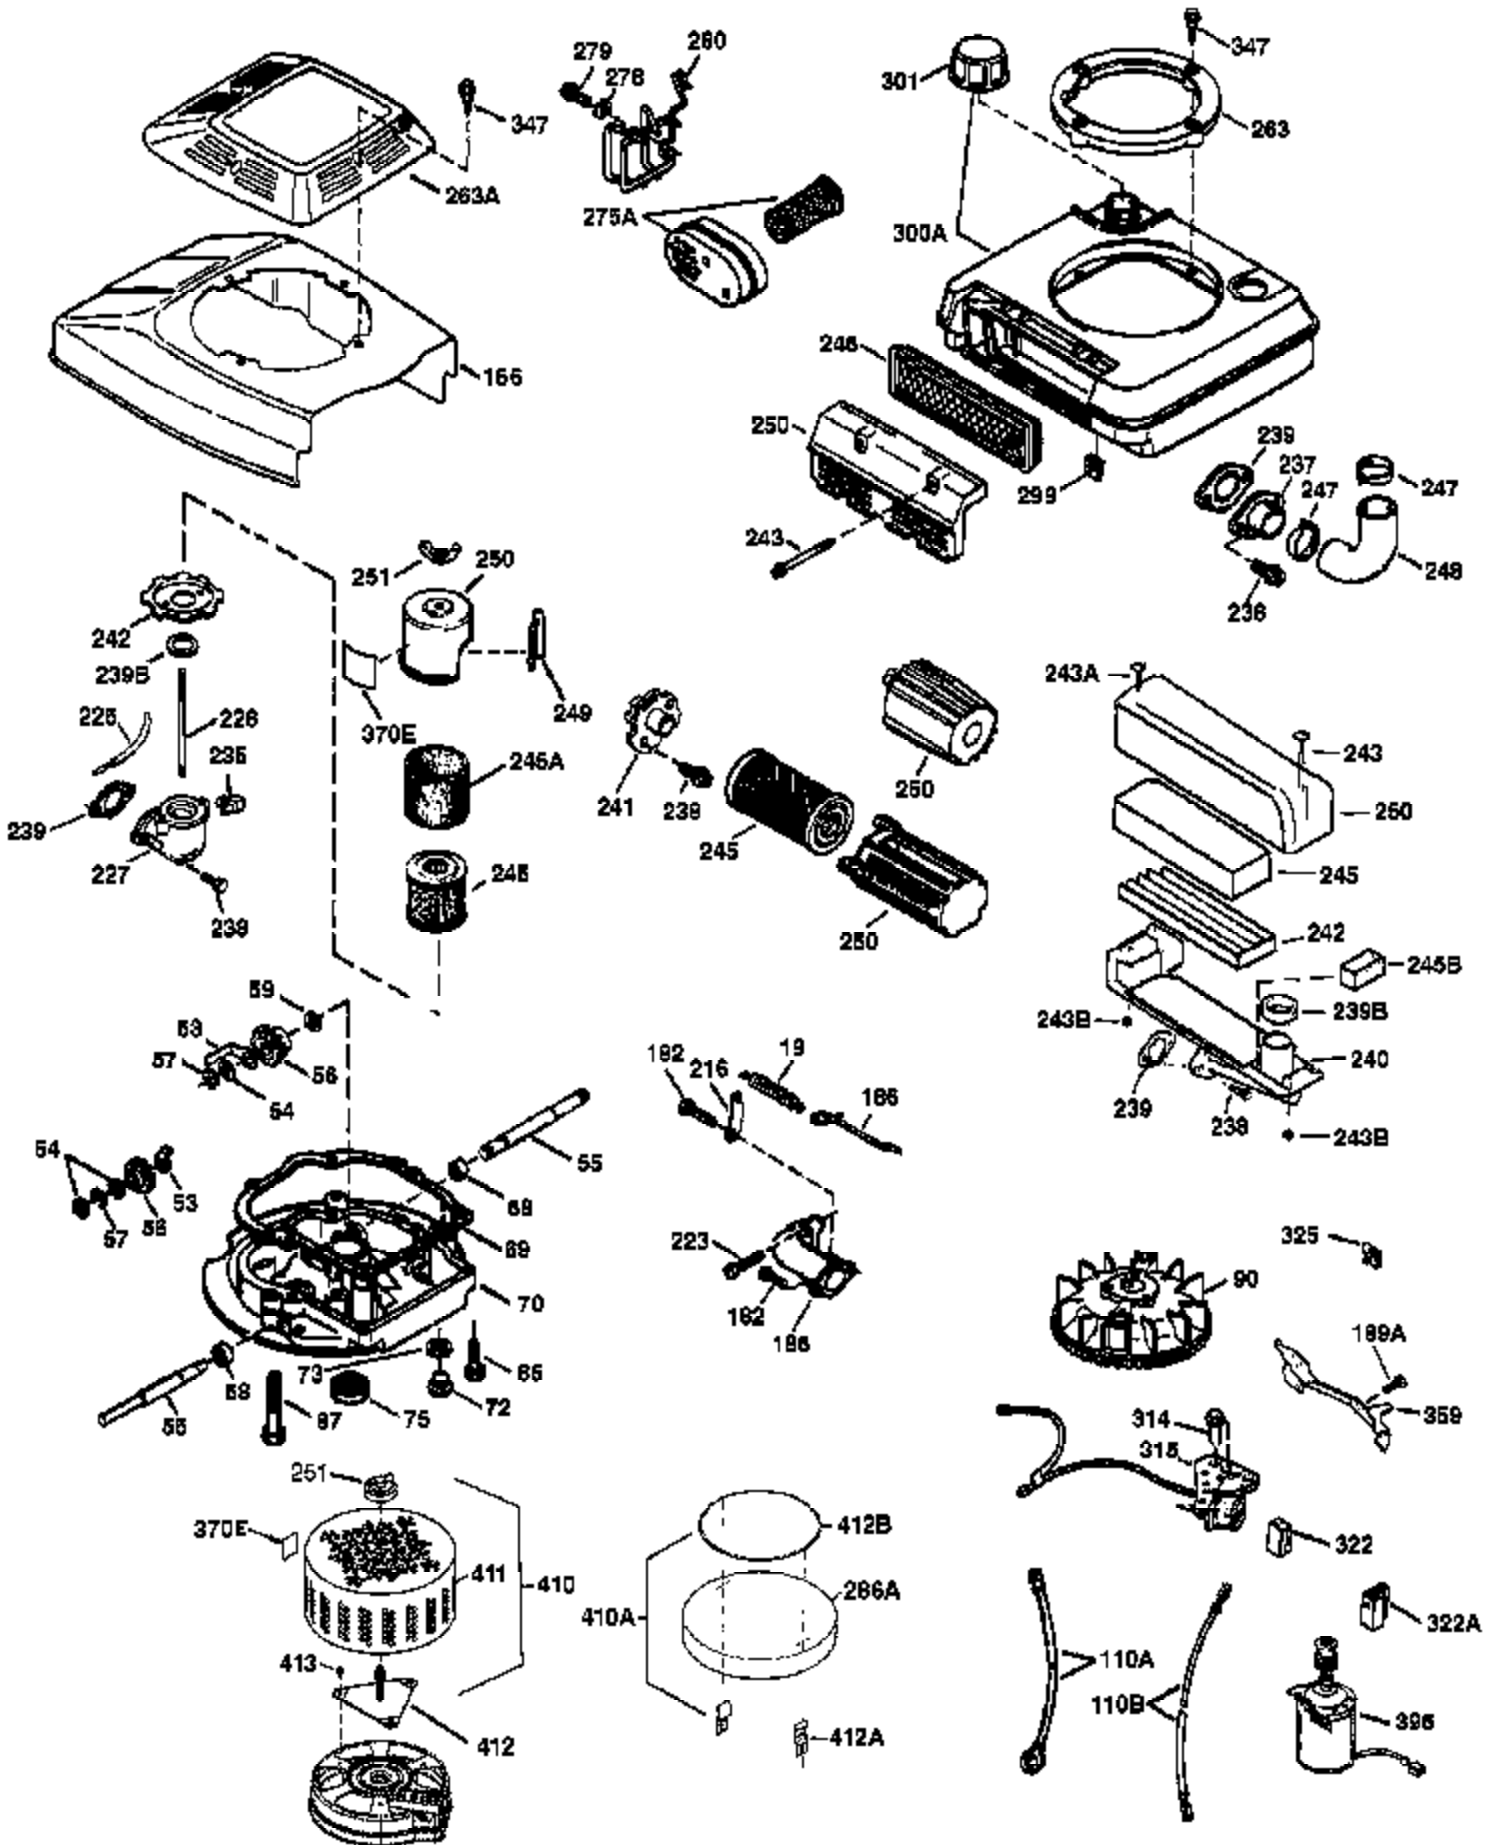

Ref #	Part Number	Qty	Description
19	31361	1	Extension Spring
53	31745	1	Tang Washer
54	31747	1	Washer
55	33774	1	P.T.O. Shaft
56	33401	1	R.H. Worm Gear
57	31749	1	Retaining Ring
58	31744	1	Oil Seal
59	31787	1	Washer
69	35261	1	* Mounting Flange Gasket
70	35609A	1	Mounting Flange (Incl.58,72 thru 83,3 11)
72	36083	1	Oil Drain Plug
75	26208	1	Oil Seal
86	650488	5	Screw, 1/4-20 x 1-1/4"
87	650492	1	Screw, 1/4-20 x 2-1/4"
90	611112	1	Flywheel
182	6201	2	Nut & Lock Washer, 1/4-28
185	36544	1	Intake Pipe
186	32653	1	Governor Link
216	33086	1	R.P.M. Adjusting Lever
223	650451	2	Screw, 1/4-20 x 1"
238	650932	2	Screw, 10-32 x 49/64"
239	34338	1	* Air Cleaner Gasket
241	35797	1	Air Cleaner Collar
245	35066	1	Air Cleaner Filter
245	35066	1	Air Cleaner Filter
250	35065	1	Air Cleaner Cover
275A	36664	1	Spark Arrestor Muffler (Optional) (Incl. 284,284A,416,417)
301	33032	1	Fuel Cap
380	632078A	1	Carburetor (Incl. 184)