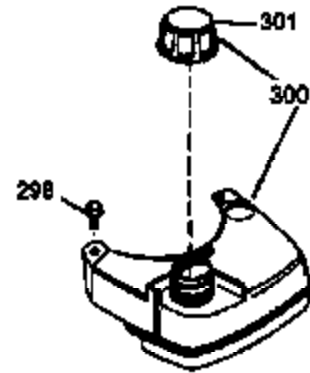

ILLUSTRATION SHOWS TYPICAL PARTS ONLY. ORDER BY PART NUMBER. PARTS NOT LISTED ARE SUPPLIED BY OEM.

VIEW 2 OF 3

Engine Parts List #2

Ref #	Part Number	Qty	Description
12A	36558	1	Breather Cover & Tube (Incl. 12B)
19	31361	1	Extension Spring
69	35261	1	* Mounting Flange Gasket
70	34311D	1	Mounting Flange (Incl. 72 thru 83)
72	36083	1	Oil Drain Plug
75	27897	1	Oil Seal
86	650488	6	Screw, 1/4-20 x 1-1/4"
182	6201	2	Screw, 1/4-28 x 7/8"
185	36544	1	Intake Pipe
186	34337	1	Governor Link
223	650451	2	Screw, 1/4-20 x 1"
238	650932	2	Screw, 10-32 x 49/64"
239	34338	1	* Air Cleaner Gasket
245	35066	1	Air Cleaner Filter
250	35065	1	Air Cleaner Cover
287	650926	2	Screw, 8-32 x 21/64"
298	28763	3	Screw, 10-32 x 35/64"
300	34369B	1	Fuel Tank (Incl. 292 & 301)
301	36246	1	Fuel Cap
370K	36695	1	Starter Decal
390	590732	1	Rewind Starter (NOTE: This engine could have been built with 590738 starter.
900	0	1	Replacement Engine 750372A, order from 71-999
900	0		Replacement S/B NONE