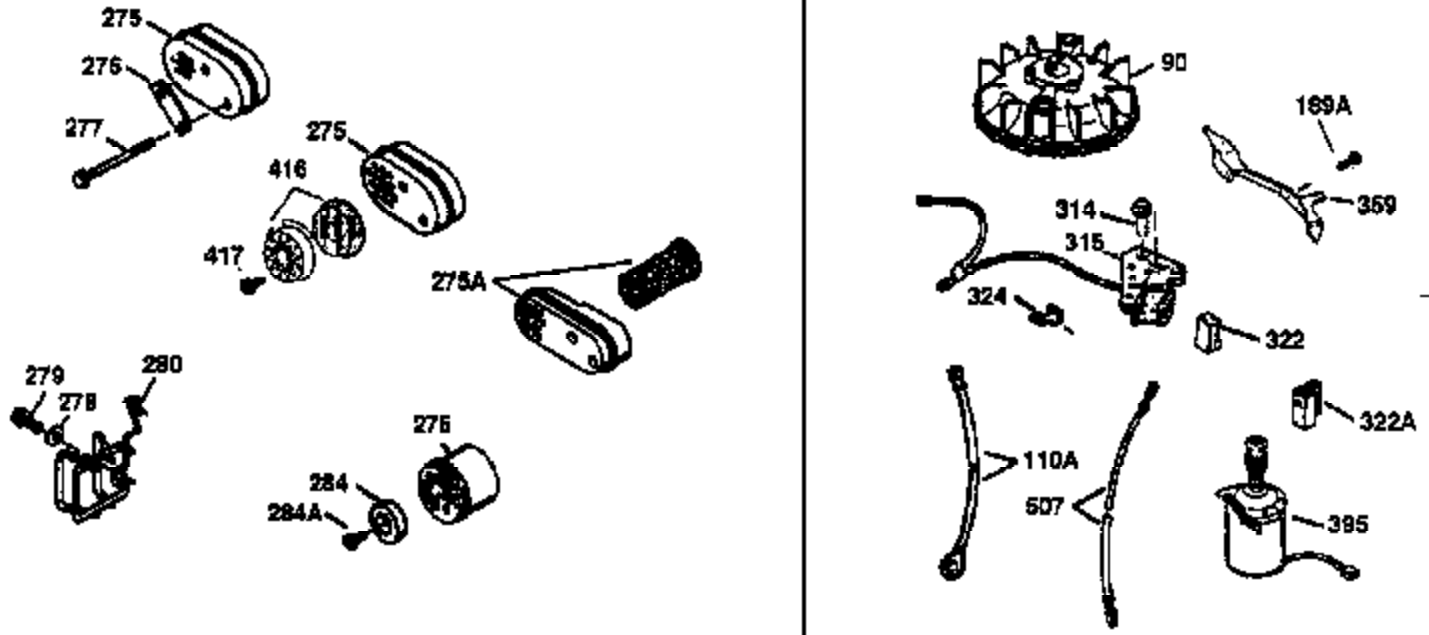

ILLUSTRATION SHOWS TYPICAL PARTS ONLY. ORDER BY PART NUMBER. PARTS NOT LISTED ARE SUPPLIED BY OEM.

VIEW 3 OF 3

Ref #	Part Number	Qty	Description
12A	36558	1	Breather Cover & Tube (Incl. 12B)
90	611112	1	Flywheel
238	650932	2	Screw, 10-32 x 49/64"
239	34338	1	* Air Cleaner Gasket
241	35797	1	Air Cleaner Collar
245	35066	1	Air Cleaner Filter
250	35065	1	Air Cleaner Cover
275A	36664	1	Spark Arrestor Muffler (Optional) (Incl. 284,284A,416,417)
275	27181C	1	Muffler (Incl. 277)
277	650795	2	Screw, 1/4-20 x 2-1/4"
284A	650760	1	Screw, 8-32 x 3/8" (Optional)
284	36663	1	Muffler Deflector (Incl. 284A)(Optional)
370K	36695	1	Starter Decal
416	36085	1	Spark Arrestor Kit (Incl. 417)(Optional)
417	650760	1	Screw, 8-32 x 3/8" (Optional)
900	0	1	Replacement Engine 750372A, order from 71-999
900	0		Replacement S/B NONE