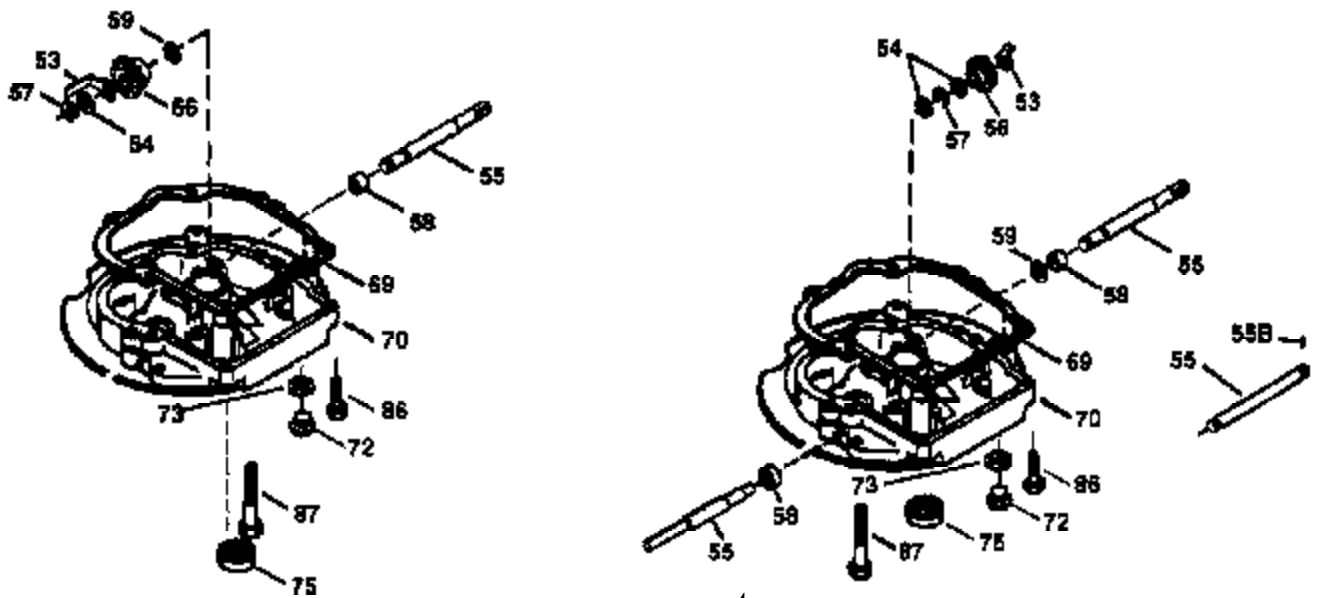

ILLUSTRATION SHOWS TYPICAL PARTS ONLY. ORDER BY PART NUMBER. PARTS NOT LISTED ARE SUPPLIED BY OEM.

VIEW 2 OF 3

Engine Parts List #2

Ref #	Part Number	Qty	Description
12A	36558	1	Breather Cover & Tube (Incl. 12B)
19	31361	1	Extension Spring
69	35261	1	* Mounting Flange Gasket
70	34311D	1	Mounting Flange (Incl. 72 thru 83)
72	36083	1	Oil Drain Plug
75	27897	1	Oil Seal
86	650488	6	Screw, 1/4-20 x 1-1/4"
182	6201	2	Screw, 1/4-28 x 7/8"
185	36544	1	Intake Pipe
186	34337	1	Governor Link
223	650451	2	Screw, 1/4-20 x 1"
238	650932	2	Screw, 10-32 x 49/64"
239	34338	1	* Air Cleaner Gasket
245	35066	1	Air Cleaner Filter
250	35065	1	Air Cleaner Cover
287	650926	2	Screw, 8-32 x 21/64"
298	28763	3	Screw, 10-32 x 35/64"
300	34369B	1	Fuel Tank (Incl. 292 & 301)
301	36246	1	Fuel Cap
370K	36695	1	Starter Decal
390	590732	1	Rewind Starter (NOTE: This engine could have been built with 590738 starter.
900	0	1	Replacement Engine 750372A, order from 71-999
900	0		Replacement S/B NONE