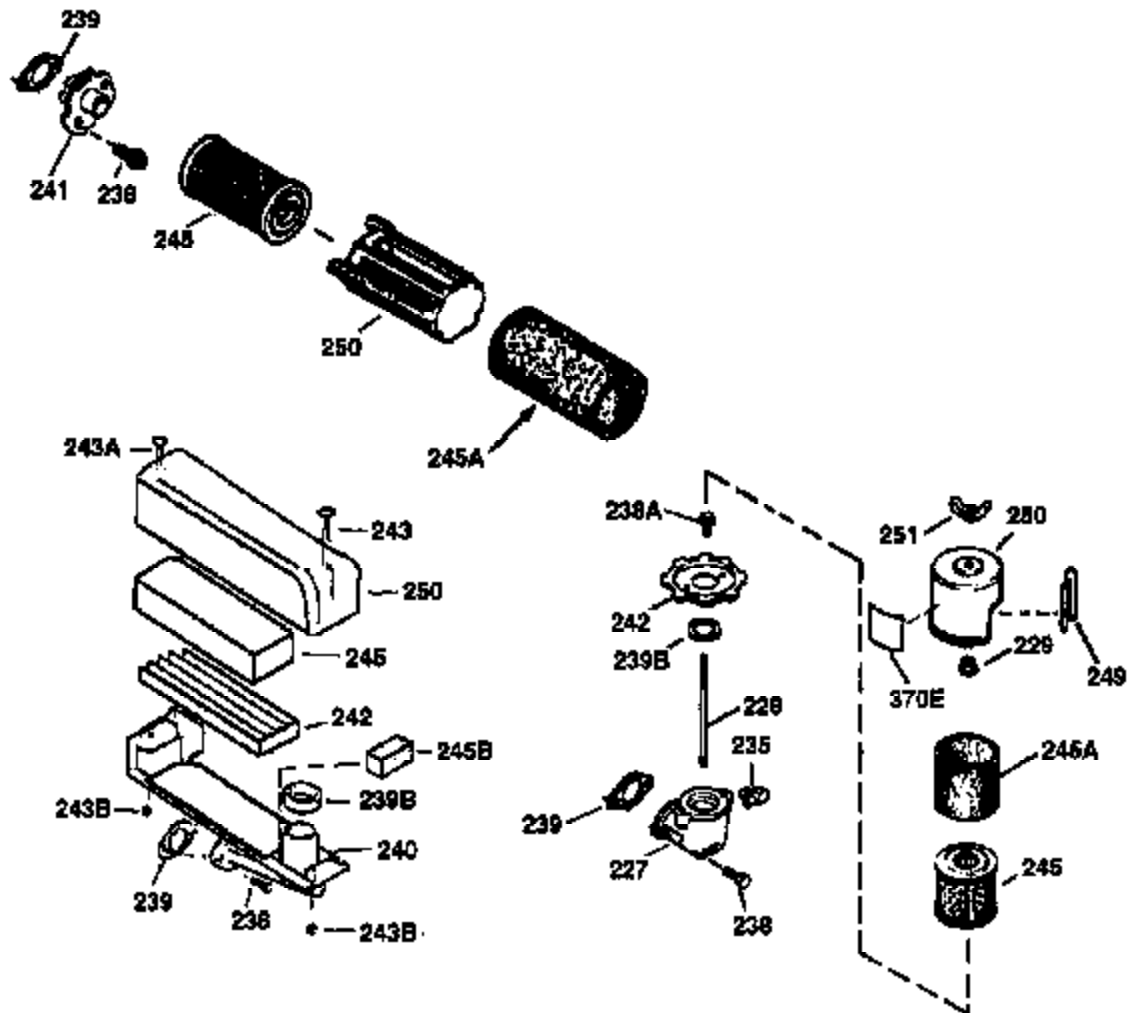

ILLUSTRATION SHOWS TYPICAL PARTS ONLY. ORDER BY PART NUMBER. PARTS NOT LISTED ARE SUPPLIED BY OEM.

VIEW 3 OF 3

Ref #	Part Number	Qty	Description
12A	36558	1	Breather Cover & Tube (Incl. 12B)
90	611112	1	Flywheel
238	650932	2	Screw, 10-32 x 49/64"
239	34338	1	* Air Cleaner Gasket
241	35797	1	Air Cleaner Collar
245	35066	1	Air Cleaner Filter
250	35065	1	Air Cleaner Cover
275A	36664	1	Spark Arrestor Muffler (Optional) (Incl. 284,284A,416,417)
275	27181C	1	Muffler (Incl. 277)
277	650795	2	Screw, 1/4-20 x 2-1/4"
284A	650760	1	Screw, 8-32 x 3/8" (Optional)
284	36663	1	Muffler Deflector (Incl. 284A)(Optional)
370K	36695	1	Starter Decal
416	36085	1	Spark Arrestor Kit (Incl. 417)(Optional)
417	650760	1	Screw, 8-32 x 3/8" (Optional)
900	0	1	Replacement Engine 750372A, order from 71-999
900	0		Replacement S/B NONE