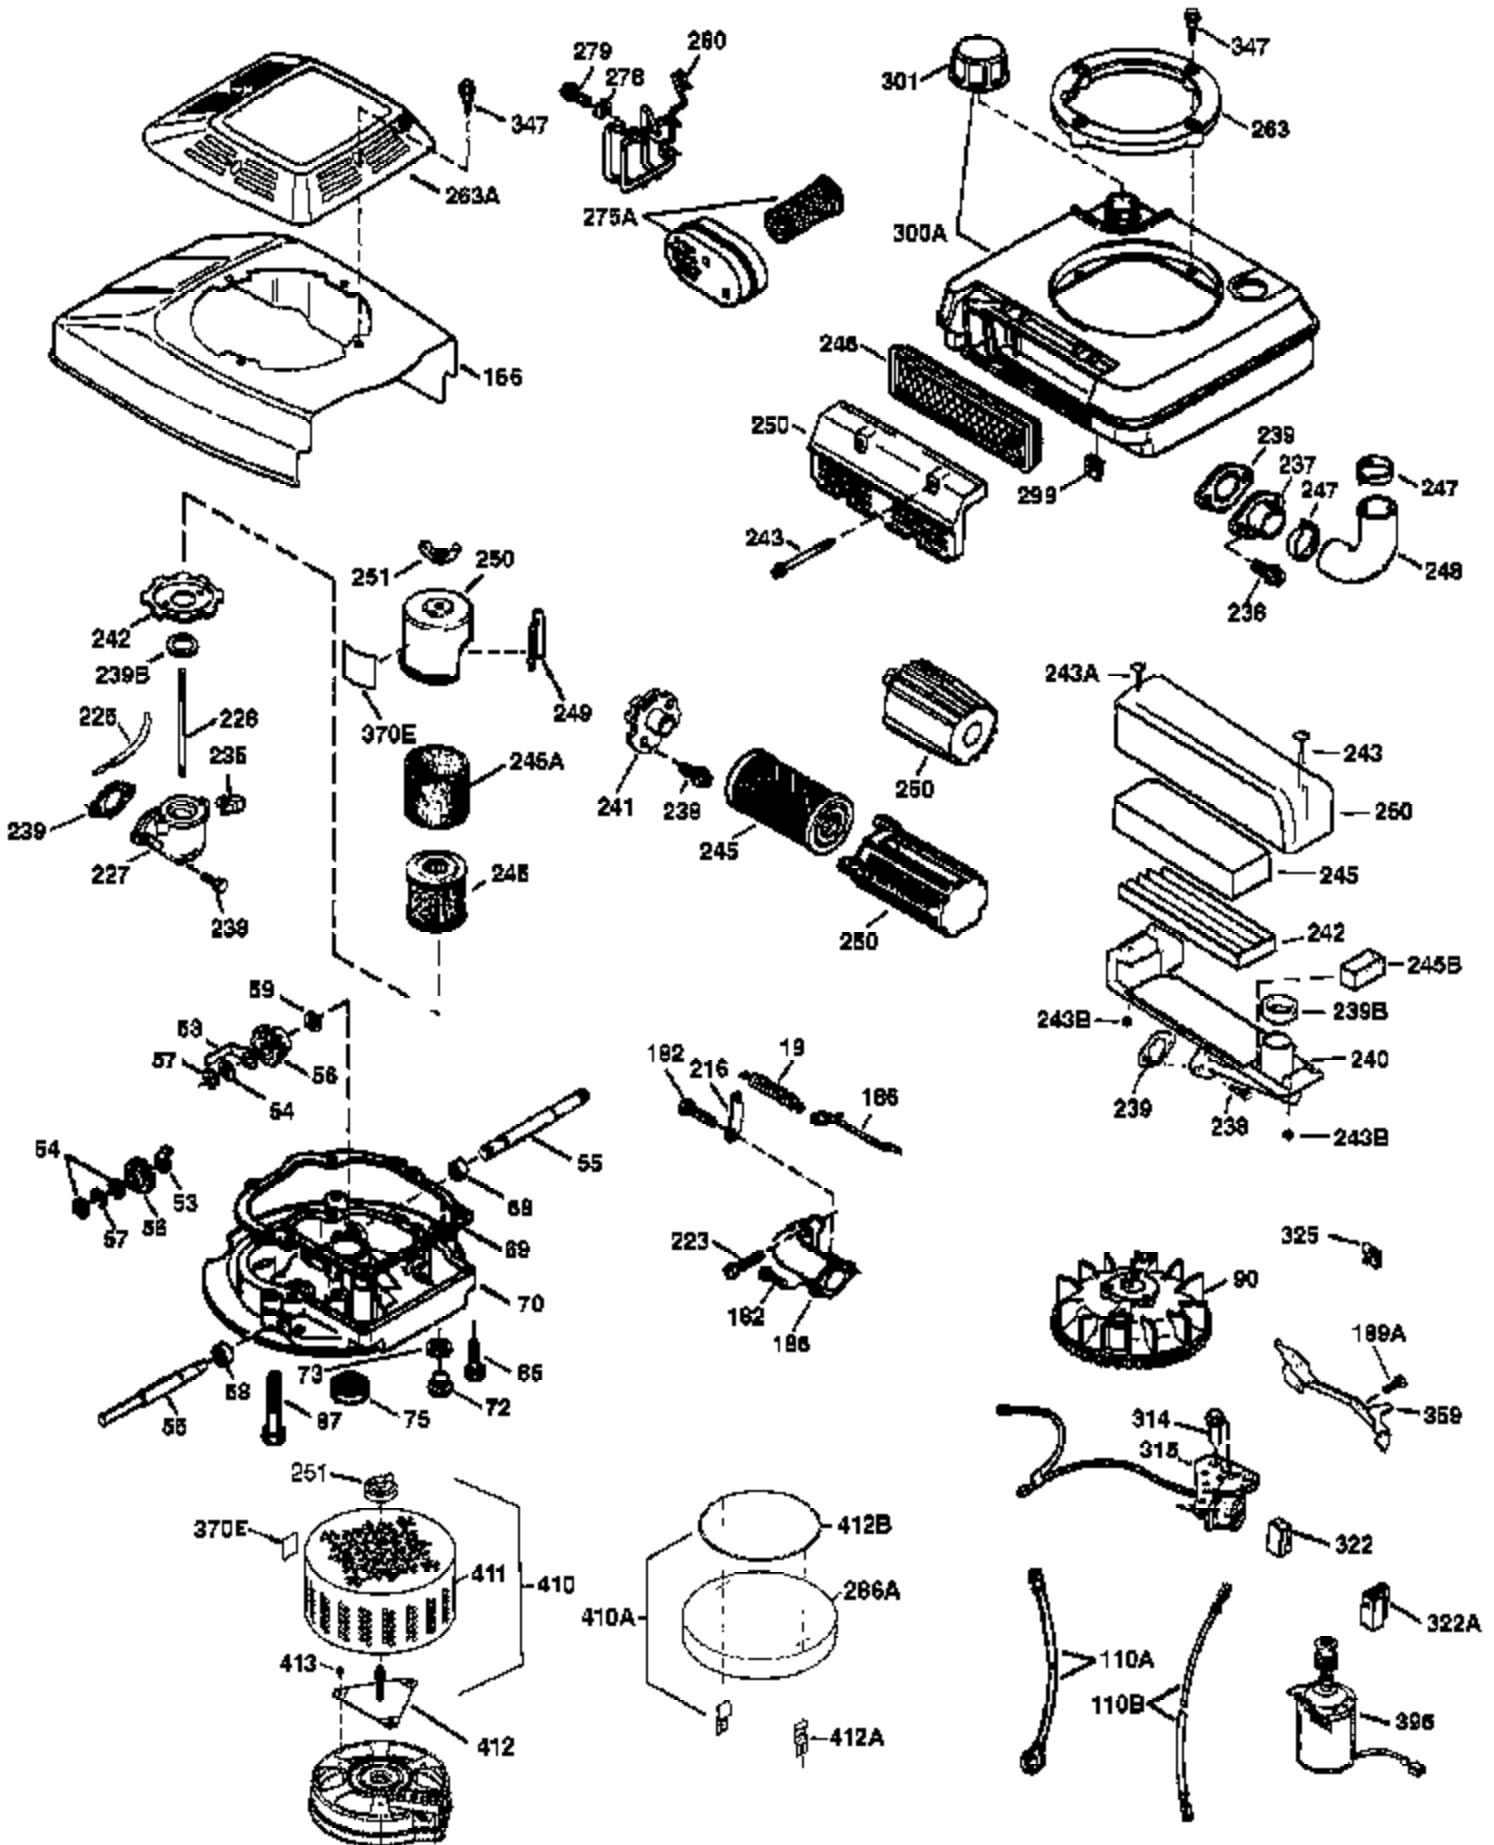

Ref #	Part Number	Qty	Description
151	31673	2	Valve Spring Cap
169	27234A	1	* Valve Cover Gasket
172	32755	1	Valve Cover
174	30200	1	Screw, 10-24 x 9/16"
174A	651024	1	Stud
178	29752	2	Nut & Lock Washer, 1/4-28
179	30593	1	Retainer Clip
182	6201	2	Screw, 1/4-28 x 7/8"
184	26756	1	* Carburetor To Intake Pipe Gasket
185	36544	1	Intake Pipe
186	34337	1	Governor Link
200	33205A	1	Control Bracket (Incl. 202 thru 206)
202	36482	1	Compression Spring
203	31342	1	Compression Spring
204	651029	1	Screw, Torx T-10, 5-40 x 7/16"
205	651019	1	Screw, Torx T-10, 6-32 x 41/64"
206	610973	1	Terminal
207	34336	1	Throttle Link
209	30200	2	Screw, 10-24 x 9/16"
215	32410	1	Control Knob
223	650451	2	Screw, 1/4-20 x 1"
224	34690A	1	* Intake Pipe Gasket
238	650932	2	Screw, 10-32 x 49/64"
250	35986	1	Air Cleaner Cover
260	36599	1	Blower Housing
261	30200	2	Screw, 10-24 x 9/16"
262	650831	2	Screw, 1/4-20 x 1/2"
275	36473	1	Muffler (Incl. 277)
277	650988	2	Screw, 1/4-20 x 2-5/16"
279A	30063	2	Screw, Torx T-30, 1/4-20 x 1/2"
280	36765	1	Heat Shield
285	35000A	1	Starter Cup
287	650926	2	Screw, 8-32 x 21/64"
290	34357	1	Fuel Line
292	26460	2	Fuel Line Clamp
300	35586	1	Fuel Tank (Incl. 292 & 301)
301	36246	1	Fuel Cap
305	35498	1	Oil Fill Tube
306	36996	1	* "O"-Ring
307	35499	1	"O"-Ring
309	650562	1	Screw, 10-32 x 1/2"
310	35507	1	Dipstick
313	34080	1	Spacer
370B	35169	1	Control Decal
370A	36261	1	Lubrication Decal
370D	36534	1	Caution Decal
370C	37199	1	Primer Decal
380	632733	1	Carburetor (Incl. 184)
390	590739	1	Rewind Starter (NOTE: This engine could have been built with 590702 starter).
400	36481B	1	* Gasket Set (Incl. items marked PK in notes) Incl. part #'s: 26756 (1), 27234A (1), 33735 (1), 34338 (1), 34690A (1), 36477 (1), 36832 (1), 36996 (1), 37130 (1).
416	36085	1	Spark Arrestor Kit (Incl. 417)(Optional)
417	650760	1	Screw, 8-32 x 3/8" (Optional)
420	730225	1	SAE 30 4-Cycle Engine Oil (Quart)