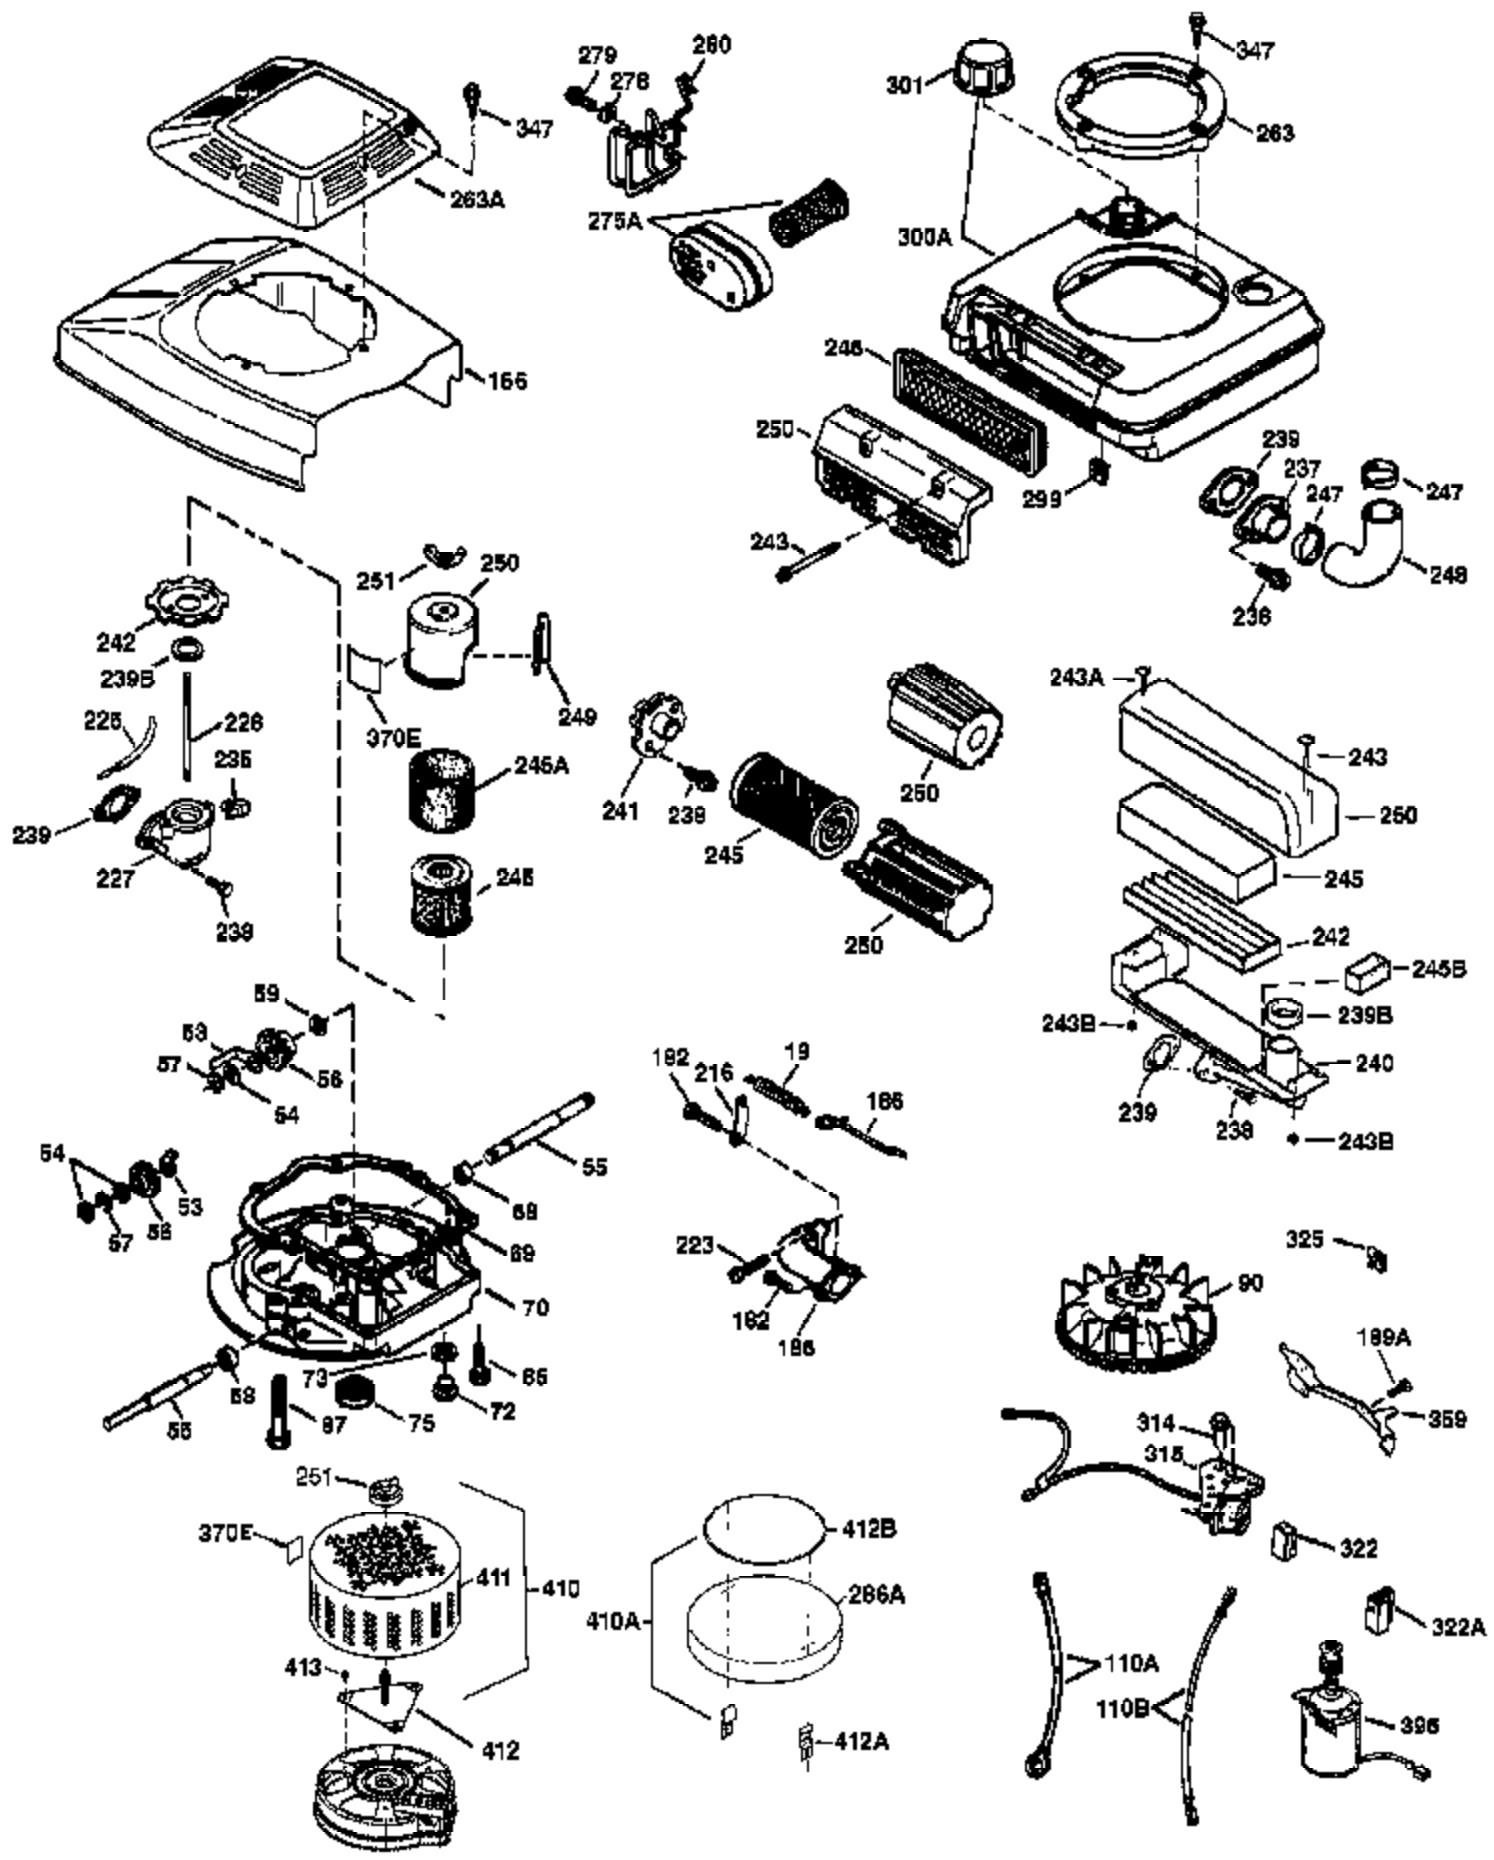

Engine Parts List #2

Ref #	Part Number	Qty	Description
19	36281	1	Extension Spring
69	35261	1	* Mounting Flange Gasket
70	32612C	1	Mounting Flange (Incl. 72 thru 83)
72	36083	1	Oil Drain Plug
75	27897	1	Oil Seal
86	650488	6	Screw, 1/4-20 x 1-1/4"
90	611123	1	Flywheel
130A	650818	2	Screw, 5/16-18 x 1-1/2"
182	6201	2	Screw, 1/4-28 x 7/8"
185	31384A	1	Intake Pipe (Incl. 224)
186	34337	1	Governor Link
206	610973	1	Terminal
223	650451	2	Screw, 1/4-20 x 1"
238	650806	2	Screw, 10-32 x 5/8"
239	34338	1	* Air Cleaner Gasket
240	34858	1	Air Cleaner Body
245	34340	1	Air Cleaner Filter
250	34341B	1	Air Cleaner Cover
261A	30063	2	Screw, 1/4-20 x 1/2"
280	36765	1	Heat Shield
301	34246	1	Fuel Cap
380	632670	1	Carburetor (Incl. 184)