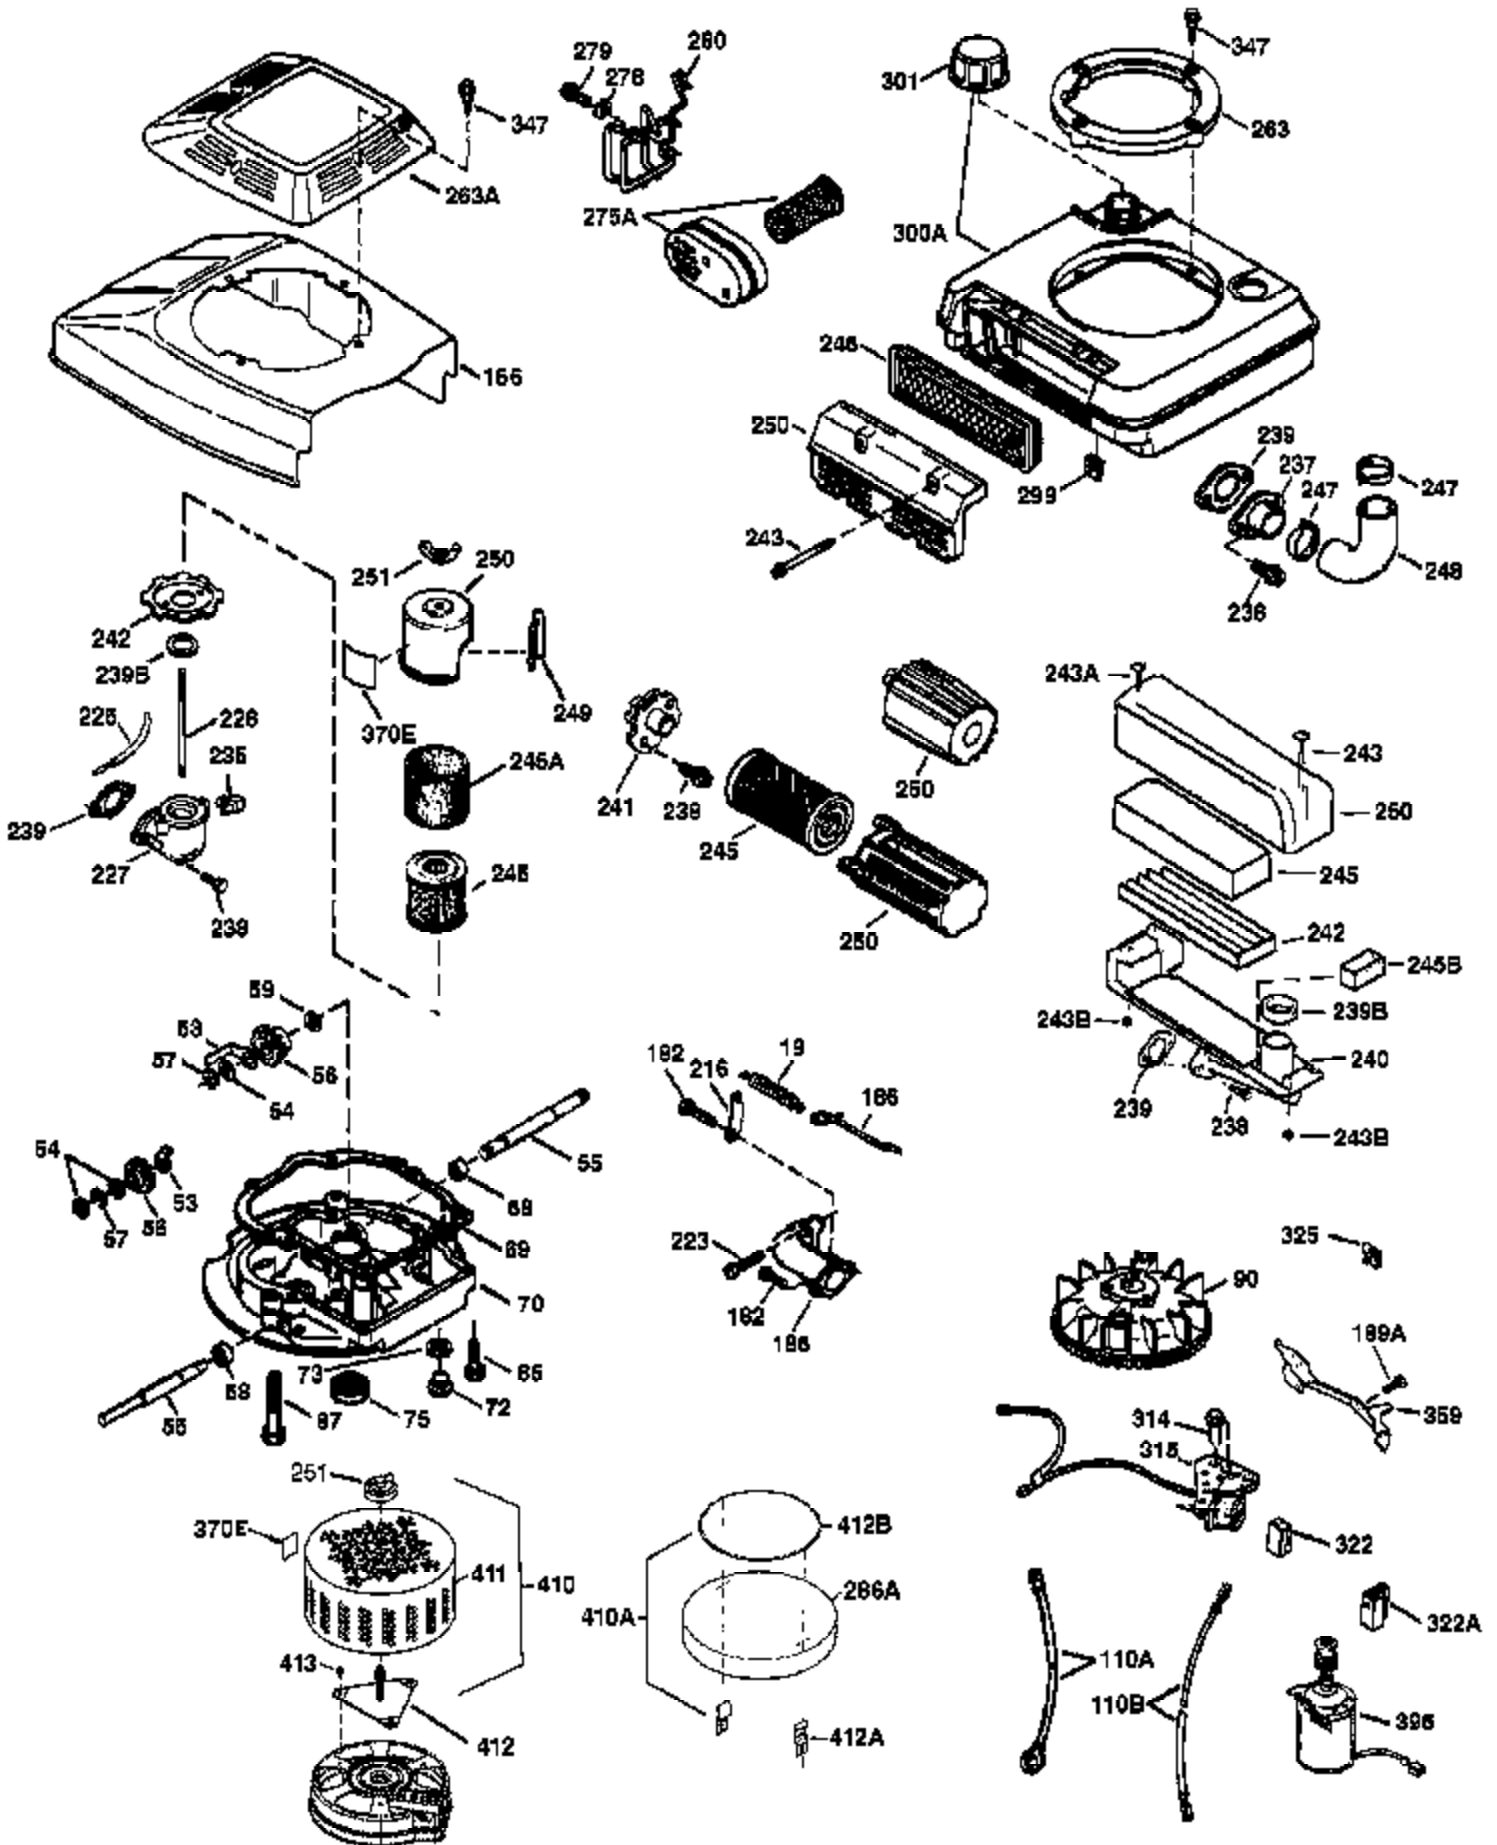

Ref #	Part Number	Qty	Description
172	32755	1	Valve Cover
174	30200	1	Screw, 10-24 x 9/16"
174A	651024	1	Stud 10-24 x 1-5/64"
178	29752	2	Nut & Lock Washer, 1/4-28
182	6201	2	Screw, 1/4-28 x 7/8"
184	26756	1	* Carburetor To Intake Pipe Gasket
185	36544	1	Intake Pipe
186	32653	1	Governor Link
189A	650926	1	Screw, 10-32 x 21/64"
191	36559	1	S.E. Brake Bracket (Incl. 195)
195	610973	1	Terminal
196	35035	1	Power Restart Switch
207	34336	1	Throttle Link
223	650451	2	Screw, 1/4-20 x 1"
224	34690A	1	* Intake Pipe Gasket
238	650806	2	Screw, 10-32 x 5/8"
240	36743	1	Air Cleaner Body
250	36744	1	Air Cleaner Cover
260	36808	1	Blower Housing
261	30200	2	Screw, 10-24 x 9/16"
262	650831	2	Screw, 1/4-20 x 1/2"
275	40001	1	Muffler
277	650988	2	Screw, 1/4-20 x 2-5/16"
279A	30063	2	Screw, Torx T-30, 10-24 x 1/2"
280	36765	1	Heat Shield
285	35000A	1	Starter Cup
287	650926	2	Screw, 8-32 x 21/64"
290	34357	1	Fuel Line
292	26460	2	Fuel Line Clamp
298	28763	3	Screw, 10-32 x 35/64"
300	36757	1	Fuel Tank (Incl. 292 & 301)
301	36246	1	Fuel Cap
305	35577	1	Oil Fill Tube
306	34265	1	* "O"-Ring
307	35499	1	"O"-Ring
309	650562	1	Screw, 10-32 x 1/2"
310	35578	1	Dipstick
313	34080	1	Spacer
361A	650831	2	Screw, 1/4-20 x 1/2"
370D	35977	1	Caution Decal
370K	36695	1	Starter Decal
370A	36261	1	Lubrication Decal
380	632742	1	Carburetor (Incl. 184)
390	590694	1	Rewind Starter (NOTE: This engine could have been built with 590737 starter. Refer to the design of the rope pulley strength ribs for part identification. Individual starter parts do not interchange. Refer to service bulletin 116).
400	36481	1	* Gasket Set (Incl. items marked PK in notes) Incl. part #'s 26756 (1), 27234A (1), 33735 (1), 36832 (1), 34338 (1), 34690A (1), 35261 (1), 36477 (1)
416	36085	1	Spark Arrestor Kit (Incl. 417)(Optional)
417	650760	1	Screw, 8-32 x 3/8" (Optional)
420	730225	1	SAE 30 4-Cycle Engine Oil (1 Quart)