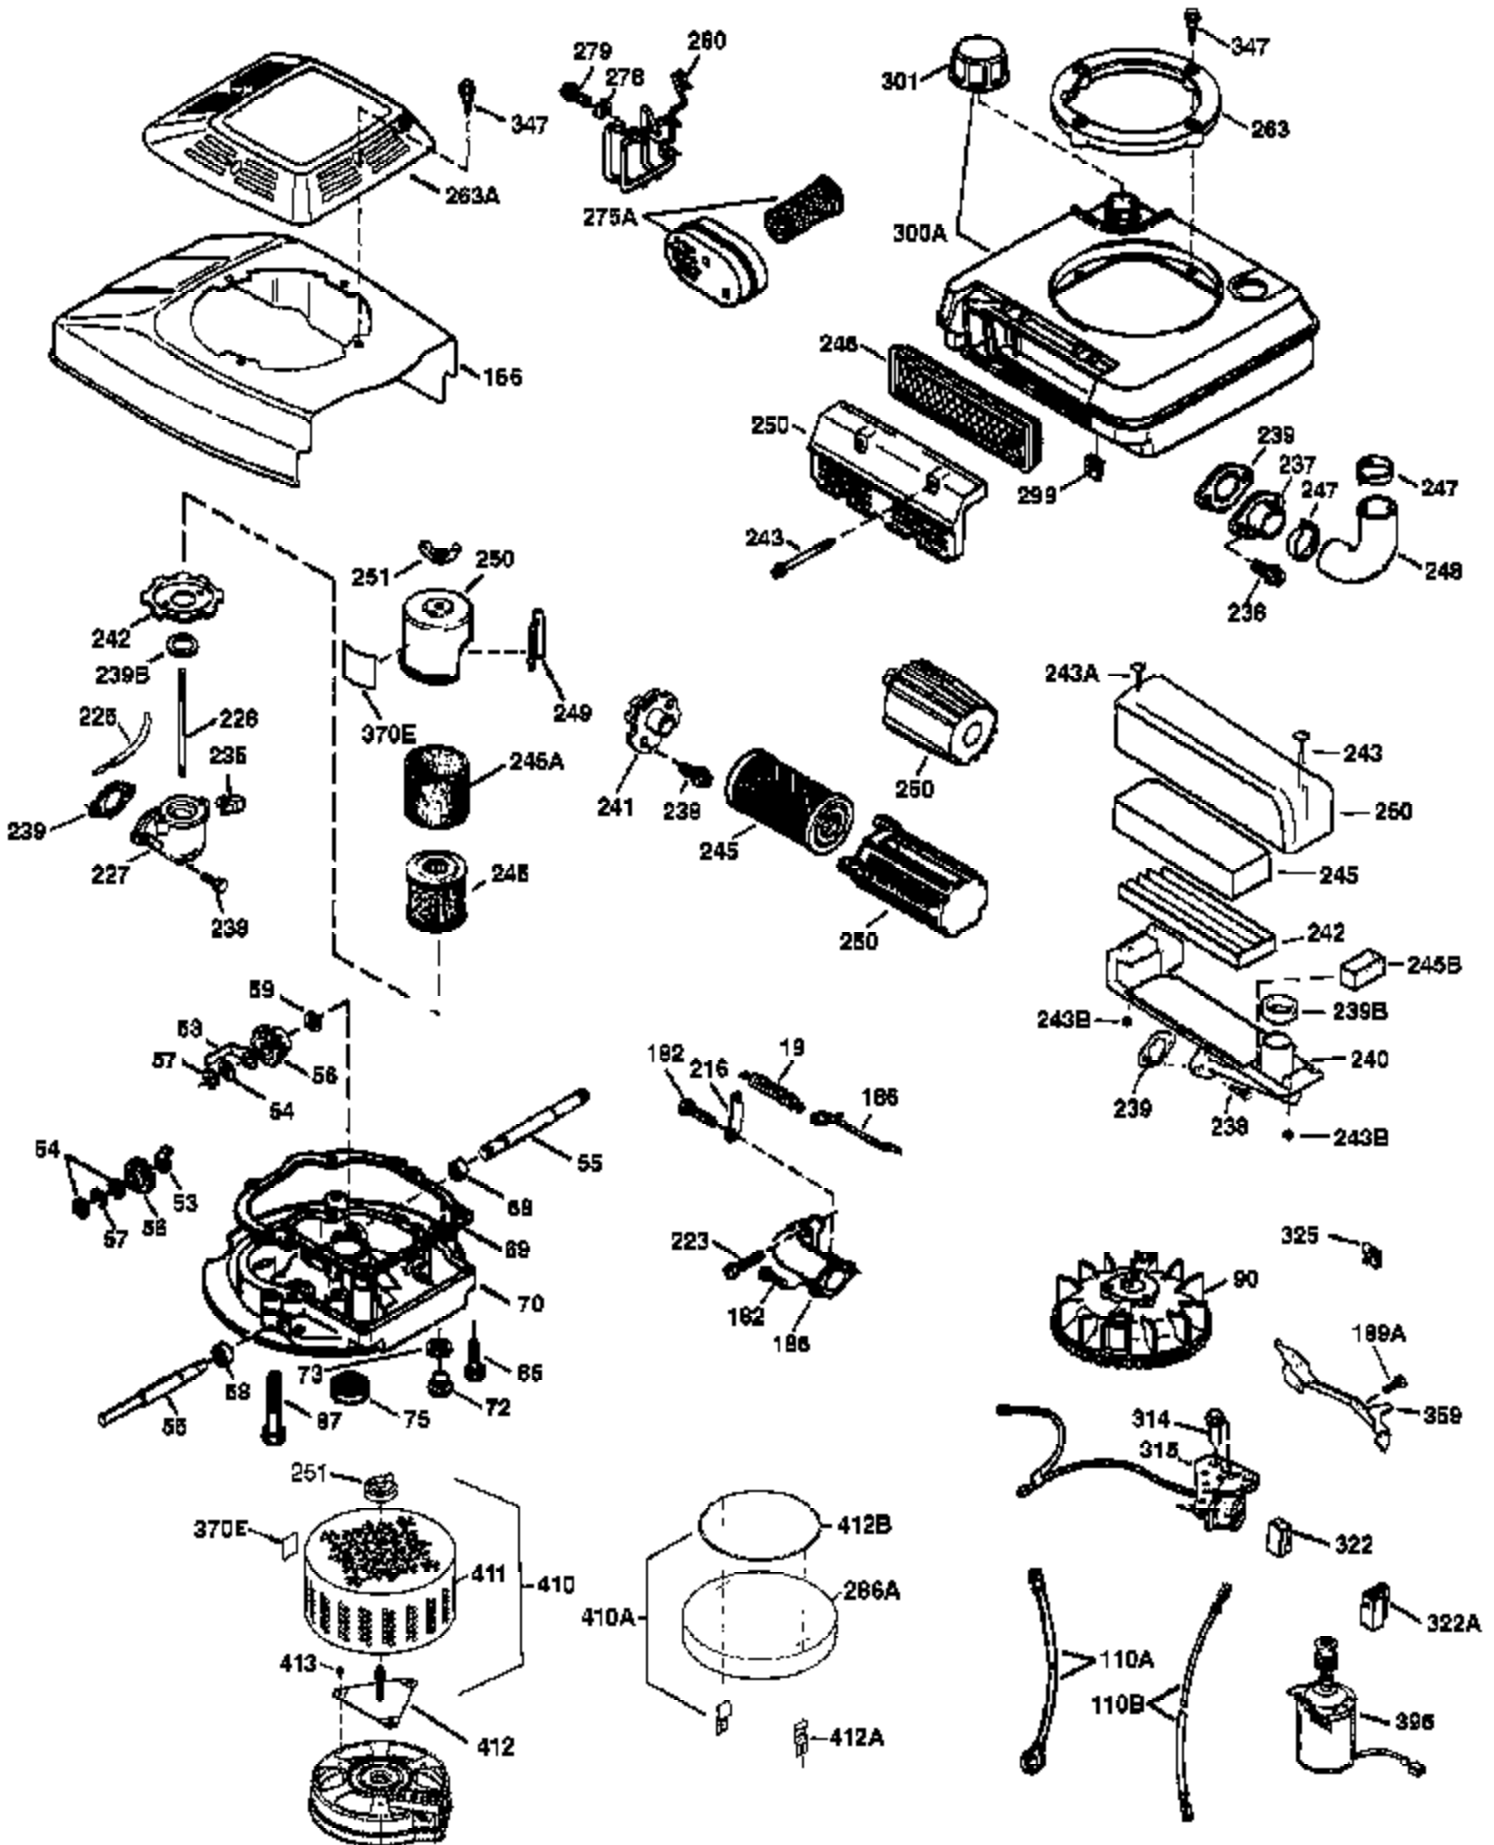

Ref #	Part Number	Qty	Description
172	32755	1	Valve Cover
174	30200	1	Screw, 10-24 x 9/16"
174A	651024	1	Stud 10-24 x 1-5/64"
178	29752	2	Nut & Lock Washer, 1/4-28
182	6201	2	Screw, 1/4-28 x 7/8"
184	26756	1	* Carburetor To Intake Pipe Gasket
185	36544	1	Intake Pipe
186	32653	1	Governor Link
189A	650765	1	Screw, 10-32 x 1/2"
189	650839	2	Screw, 1/4-20 x 3/8"
191	36559	1	S.E. Brake Bracket (Incl. 195)
195	610973	1	Terminal
207	34336	1	Throttle Link
223	650451	2	Screw, 1/4-20 x 1"
224	34690A	1	* Intake Pipe Gasket
238	650806	2	Screw, 10-32 x 5/8"
240	36743	1	Air Cleaner Body
250	36744	1	Air Cleaner Cover
260	36756	1	Blower Housing
261	30200	2	Screw, 10-24 x 9/16"
262	650831	2	Screw, 1/4-20 x 1/2"
275	40001	1	Muffler
277	650988	2	Screw, 1/4-20 x 2-5/16"
279A	30200	1	Screw, 10-24 x 9/16"
280	36765	1	Heat Shield
285	35000A	1	Starter Cup
287	650926	2	Screw, 8-32 x 21/64"
290	34357	1	Fuel Line
292	26460	2	Fuel Line Clamp
298	28763	3	Screw, 10-32 x 35/64"
300	36757	1	Fuel Tank (Incl. 292 & 301)
301	36246	1	Fuel Cap
305	35577	1	Oil Fill Tube
306	34265	1	* "O"-Ring
307	35499	1	"O"-Ring
309	650562	1	Screw, 10-32 x 1/2"
310	35578	1	Dipstick
313	34080	1	Spacer
370A	36261	1	Lubrication Decal
370D	35977	1	Caution Decal
370K	36695	1	Starter Decal
380	632742	1	Carburetor (Incl. 184)
390	590694	1	Rewind Starter (NOTE: This engine could have been built with 590737 starter. Refer to the design of the rope pulley strength ribs for part identification. Individual starter parts do not interchange. Refer to service bulletin 116).
400	36481	1	* Gasket Set (Incl. items marked PK in notes) Incl. part #'s 26756 (1), 27234A (1), 33735 (1), 36832 (1), 34338 (1), 34690A (1), 35261 (1), 36477 (1)
416	36085	1	Spark Arrestor Kit (Incl. 417)(Optional)
417	650760	1	Screw, 8-32 x 3/8" (Optional)
420	730225	1	SAE 30 4-Cycle Engine Oil (1 Quart)