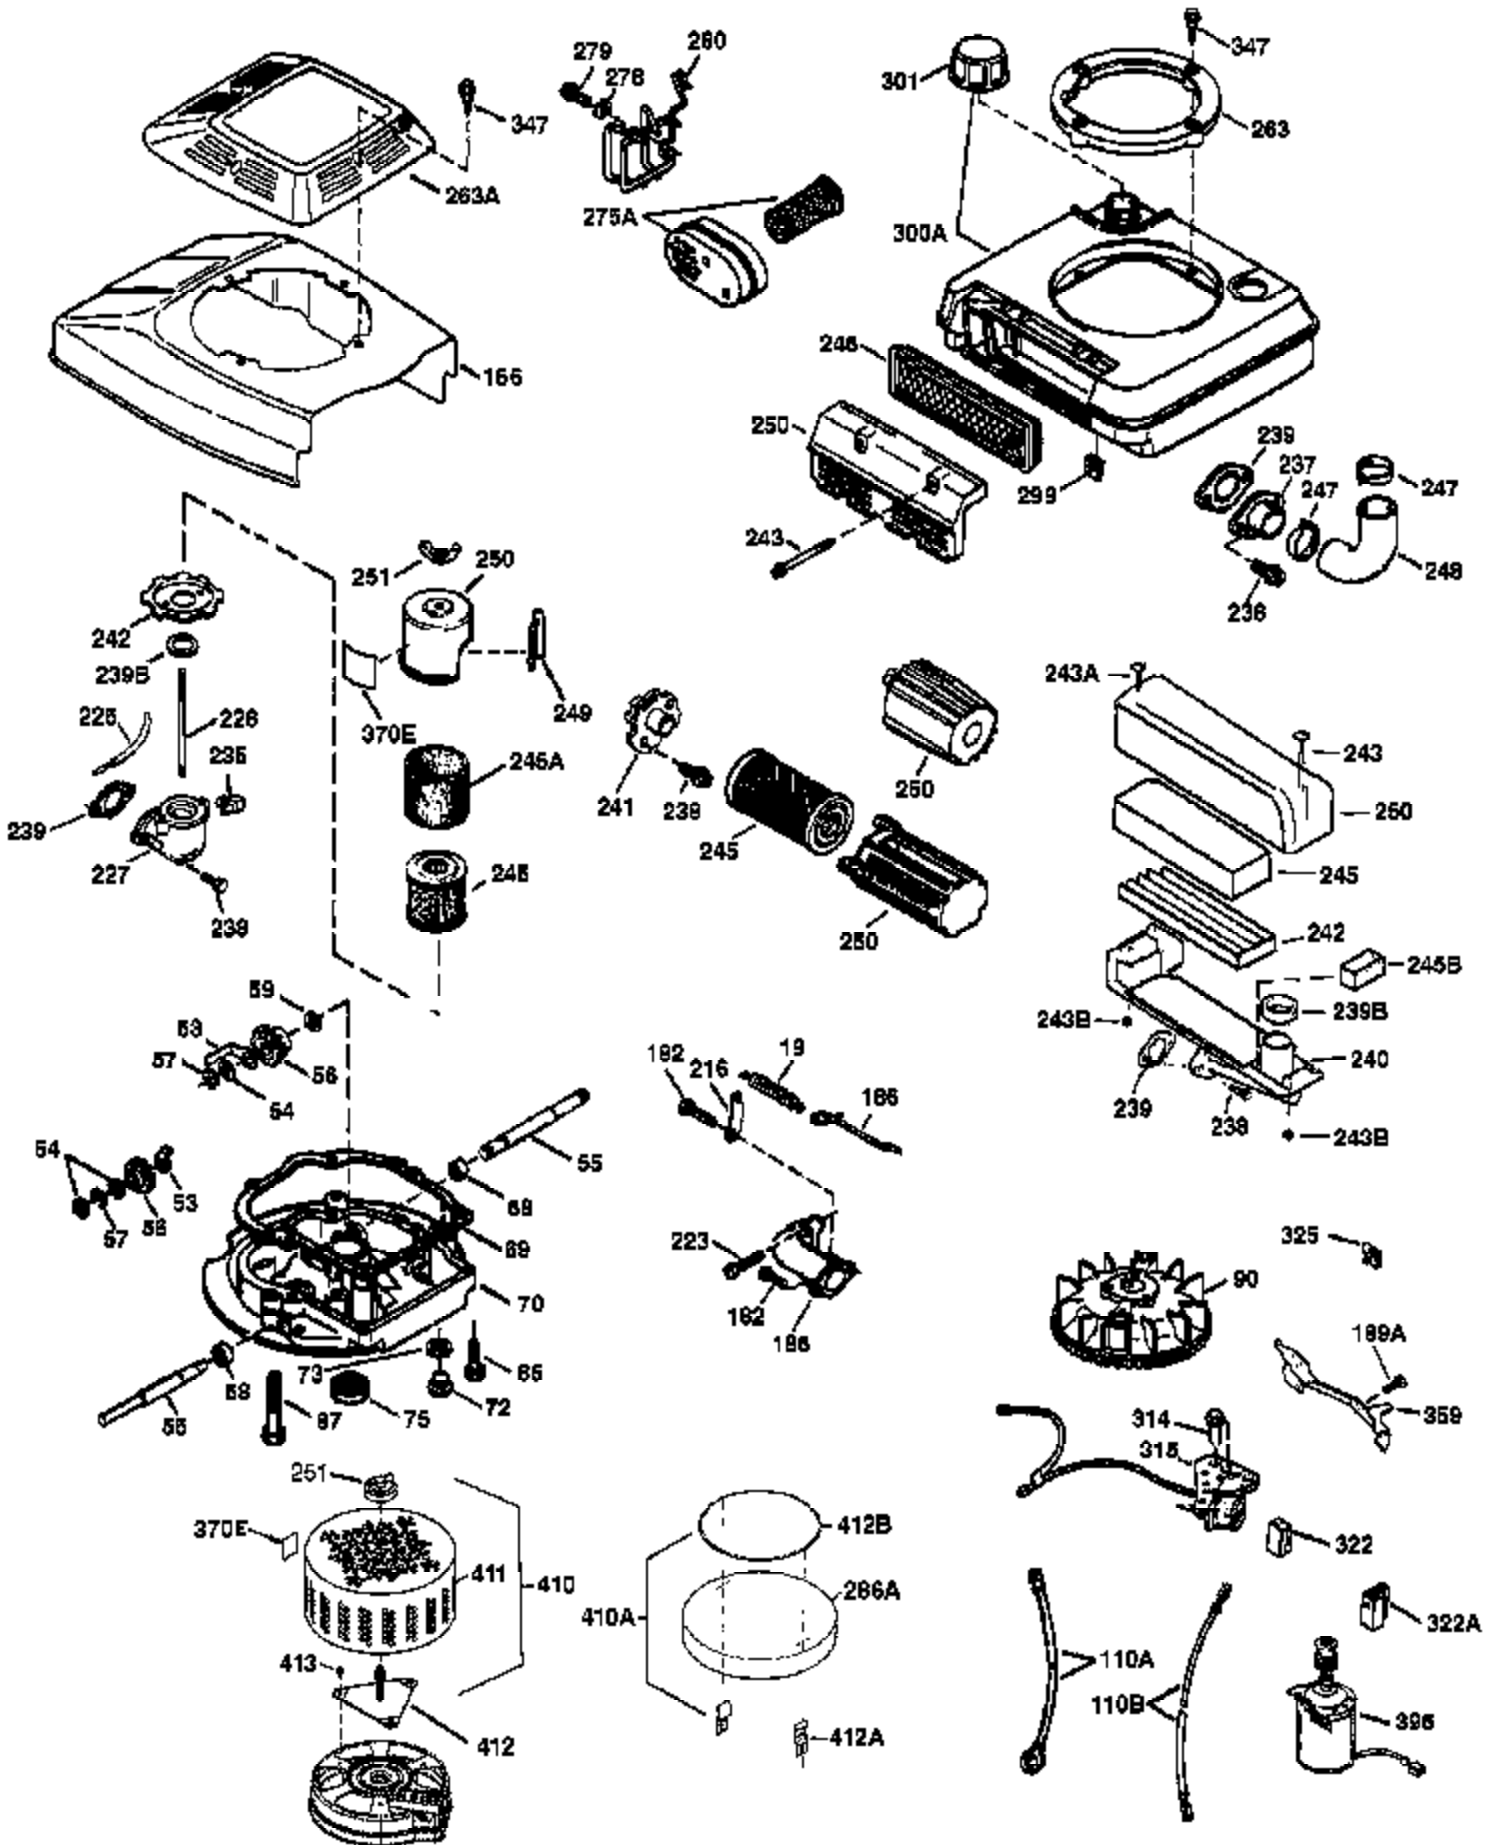

Ref #	Part Number	Qty	Description
19	35998	1	Extension Spring
69	35261	1	* Mounting Flange Gasket
70	34311D	1	Mounting Flange (Incl. 72 thru 83)
72	36083	1	Oil Drain Plug
75	27897	1	Oil Seal
86	650488	6	Screw, 1/4-20 x 1-1/4"
90	611112	1	Flywheel
166	36600	1	Engine Shroud
182	6201	2	Screw, 1/4-28 x 7/8"
185	36544	1	Intake Pipe
186	36255	1	Governor Link
223	650451	2	Screw, 1/4-20 x 1"
238	650932	2	Screw, 10-32 x 49/64"
239	34338	1	* Air Cleaner Gasket
241	35797	1	Air Cleaner Collar
245	35066	1	Air Cleaner Filter
250	35986	1	Air Cleaner Cover
301	36246	1	Fuel Cap
347	650898A	3	Screw, 10-32 x 27/32"
380	632750	1	Carburetor (Incl. 184) (NOTE: This engine could have been built with 632046A carburetor).