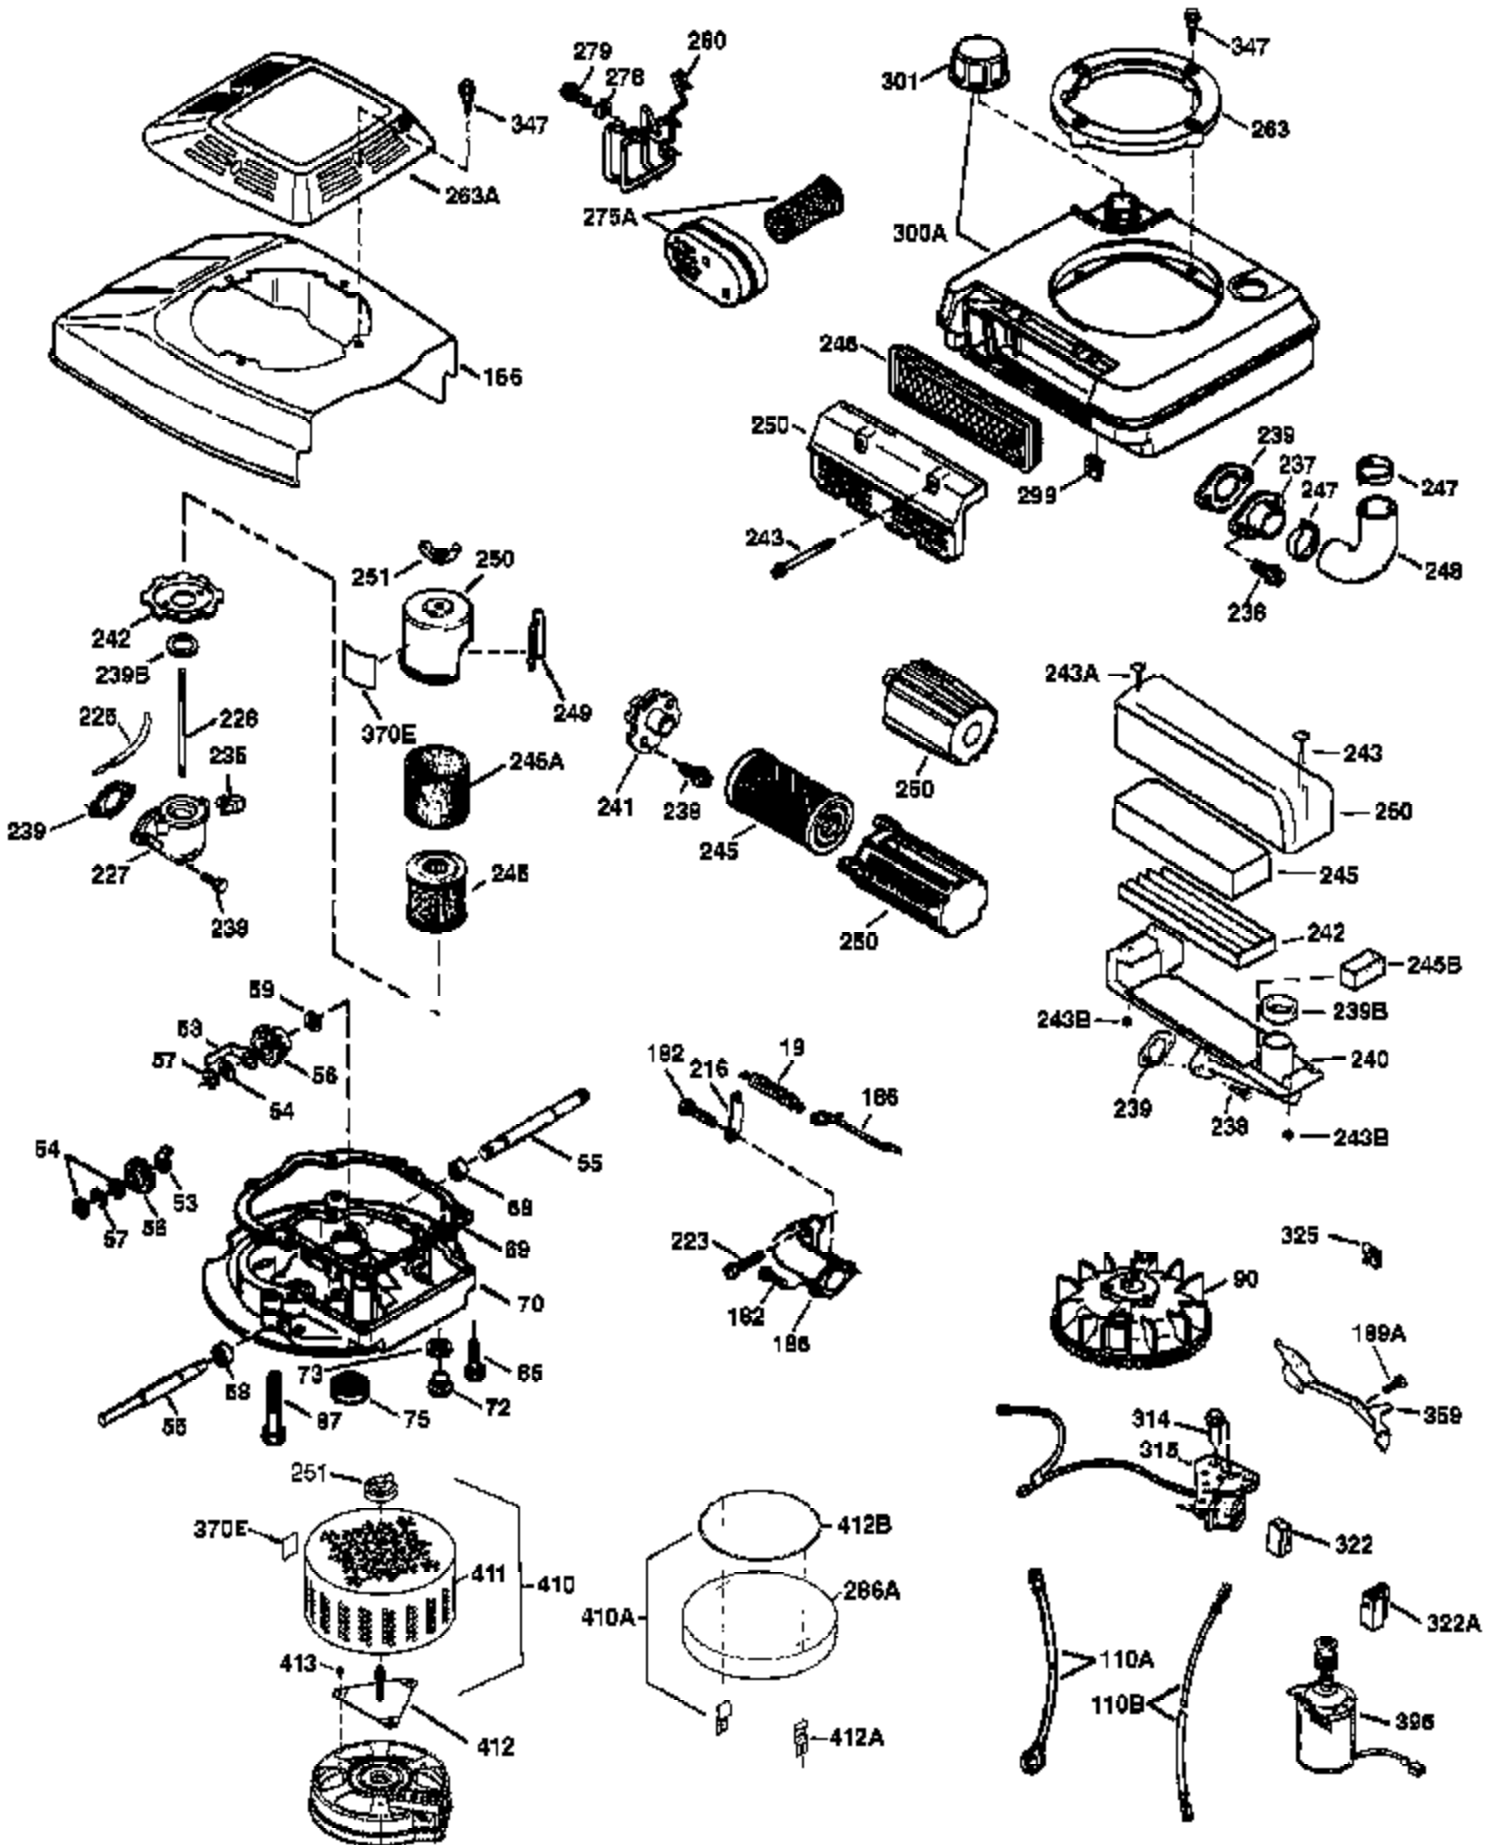

Ref #	Part Number	Qty	Description
19	31361	1	Extension Spring
69	35261	1	* Mounting Flange Gasket
70	34311D	1	Mounting Flange (Incl. 72 thru 83)
72	36083	1	Oil Drain Plug
75	27897	1	Oil Seal
86	650488	6	Screw, 1/4-20 x 1-1/4"
90	611112	1	Flywheel
166	36600	1	Engine Shroud
182	6201	2	Screw, 1/4-28 x 7/8"
185	36544	1	Intake Pipe
186	34337	1	Governor Link
206	610973	1	Terminal
223	650451	2	Screw, 1/4-20 x 1"
238	650932	2	Screw, 10-32 x 49/64"
239	34338	1	* Air Cleaner Gasket
241	35797	1	Air Cleaner Collar
245	35066	1	Air Cleaner Filter
250	35986	1	Air Cleaner Cover
301	36246	1	Fuel Cap
347	650898A	3	Screw, 8-32 x 27/32"
380	632078A	1	Carburetor (Incl. 184)