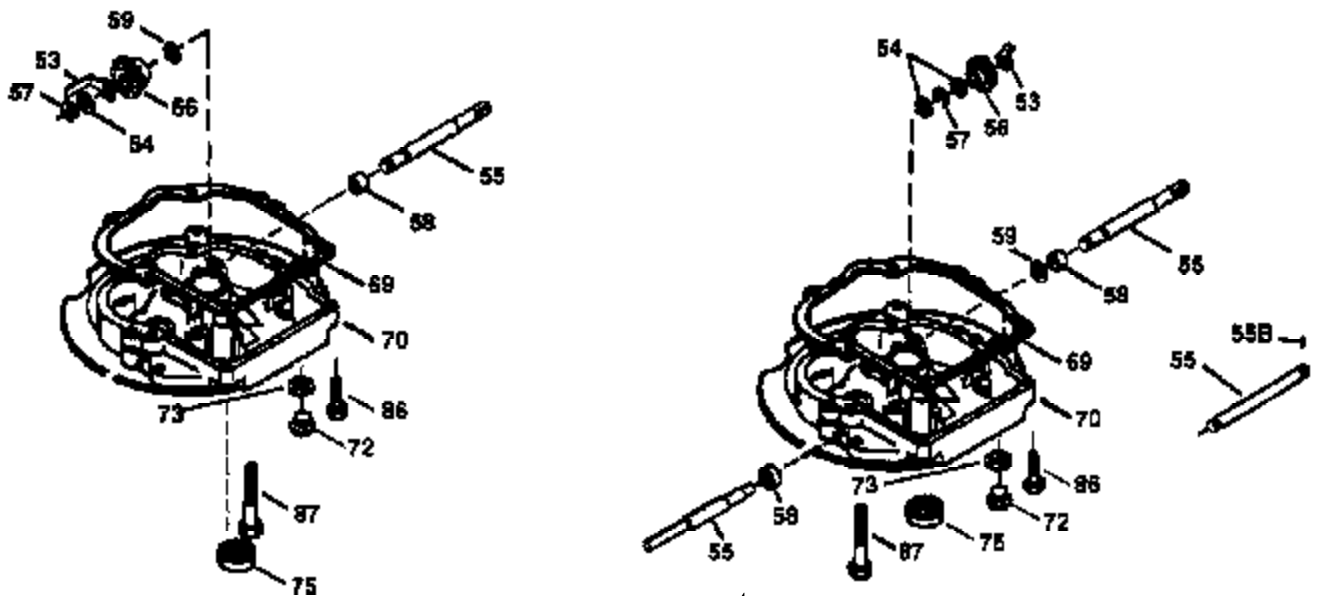

ILLUSTRATION SHOWS TYPICAL PARTS ONLY. ORDER BY PART NUMBER. PARTS NOT LISTED ARE SUPPLIED BY OEM.

VIEW 2 OF 3

Ref #	Part Number	Qty	Description
19	35998	1	Extension Spring
69	35261	1	* Mounting Flange Gasket
70	34311D	1	Mounting Flange (Incl. 72 thru 83)
72	36083	1	Oil Drain Plug
75	27897	1	Oil Seal
86	650488	6	Screw, 1/4-20 x 1-1/4"
166	36600	1	Engine Shroud
182	6201	2	Screw, 1/4-28 x 7/8"
185	36544	1	Intake Pipe (Incl. 224)
186	36255	1	Governor Link
223	650451	2	Screw, 1/4-20 x 1"
238	650932	2	Screw, 10-32 x 49/64"
239	34338	1	* Air Cleaner Gasket
245	35066	1	Air Cleaner Filter
250	35986	1	Air Cleaner Cover
287	650926	2	Screw, 8-32 x 21/64"
300	35586	1	Fuel Tank (Incl. 292 & 301)
301	35355	1	Fuel Cap
347	650898A	3	Screw, 10-32 x 27/32"
390	590702	1	Rewind Starter (NOTE: This engine could have been built with 590637 starter. Refer to the design of the air intake louvers for part identification. Individual starter parts do not interchange.)