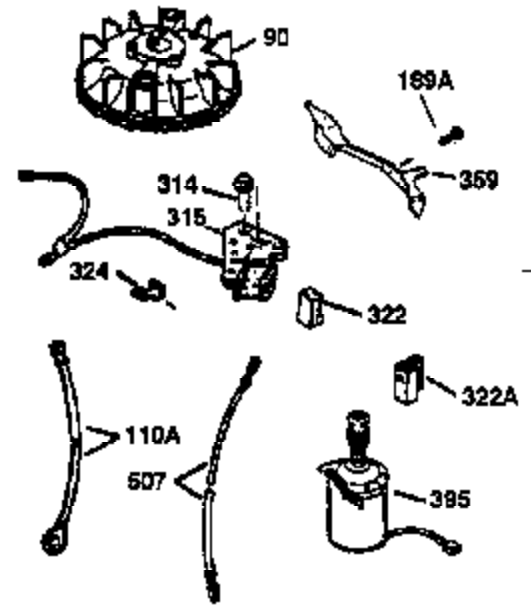

ILLUSTRATION SHOWS TYPICAL PARTS ONLY. ORDER BY PART NUMBER. PARTS NOT LISTED ARE SUPPLIED BY OEM.

VIEW 3 OF 3

Ref #	Part Number	Qty	Description
90	611112	1	Flywheel
238	650932	2	Screw, 10-32 x 49/64"
239	34338	1	* Air Cleaner Gasket
241	35797	1	Air Cleaner Collar
245	35066	1	Air Cleaner Filter
250	35986	1	Air Cleaner Cover
275	36473	1	Muffler (Incl. 277)
277	650988	2	Screw, 1/4-20 x 2-5/16"
416	36085	1	Spark Arrestor Kit (Incl. 417)(Optional)
417	650760	1	Screw, 8-32 x 3/8" (Optional)