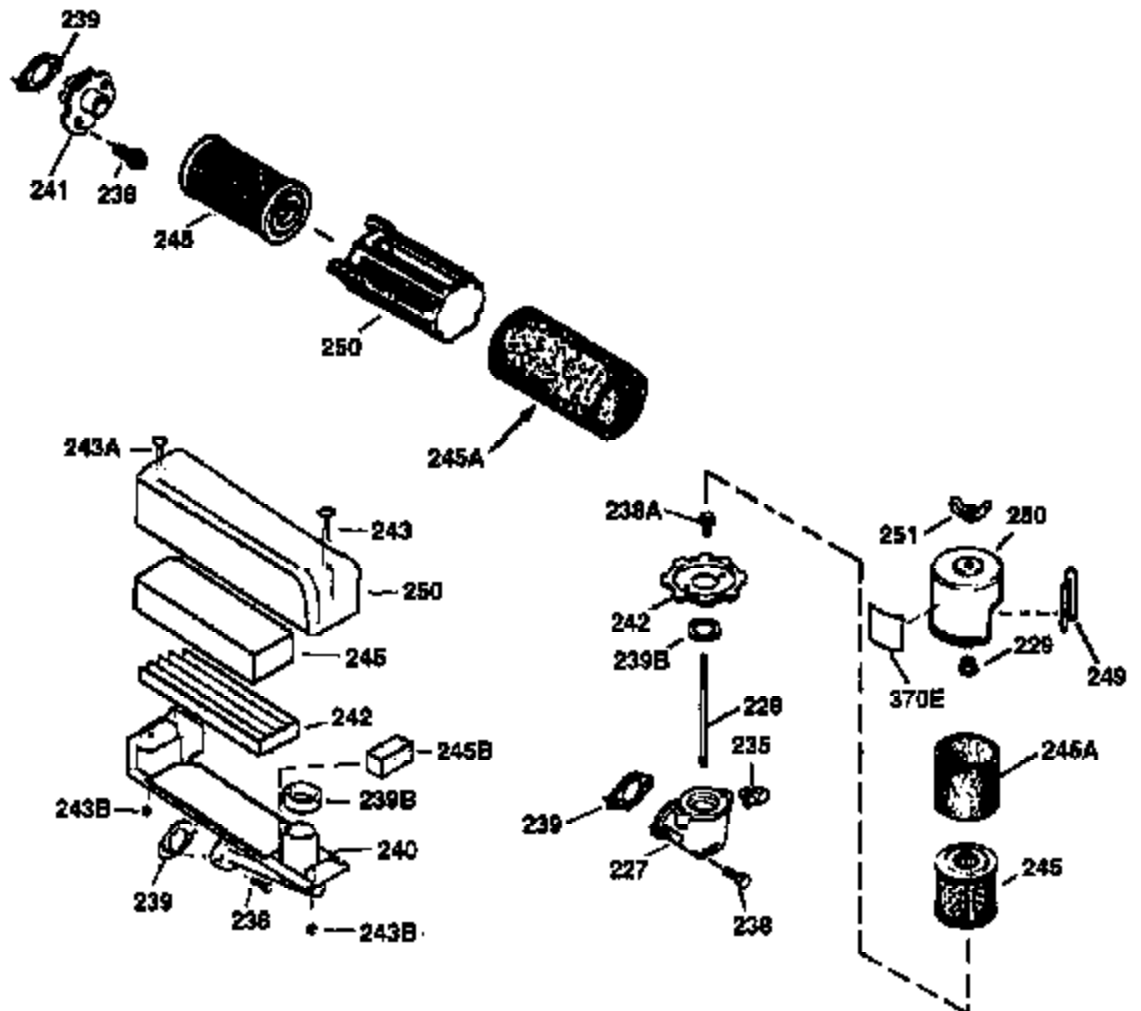

ILLUSTRATION SHOWS TYPICAL PARTS ONLY. ORDER BY PART NUMBER. PARTS NOT LISTED ARE SUPPLIED BY OEM.

VIEW 3 OF 3

Ref #	Part Number	Qty	Description
90	611112	1	Flywheel
238	650932	2	Screw, 10-32 x 49/64"
239	34338	1	* Air Cleaner Gasket
241	35797	1	Air Cleaner Collar
245	35066	1	Air Cleaner Filter
250	35986	1	Air Cleaner Cover
275	36473	1	Muffler (Incl. 277)
277	650988	2	Screw, 1/4-20 x 2-5/16"
416	36085	1	Spark Arrestor Kit (Incl. 417)(Optional)
417	650760	1	Screw, 8-32 x 3/8" (Optional)