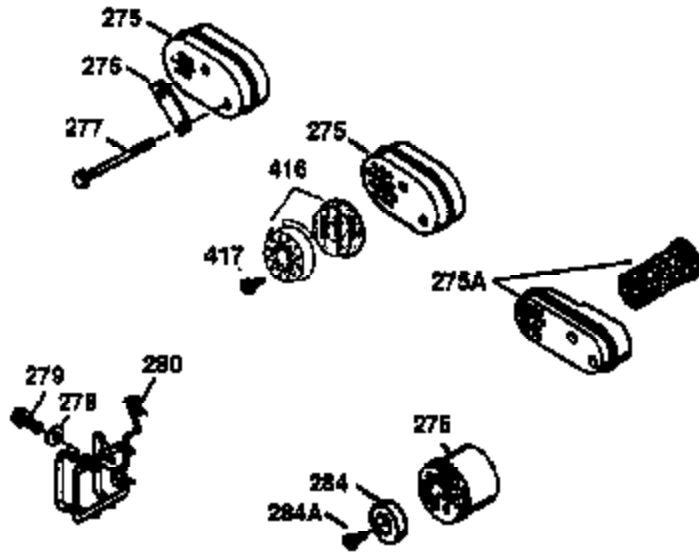

ILLUSTRATION SHOWS TYPICAL PARTS ONLY. ORDER BY PART NUMBER. PARTS NOT LISTED ARE SUPPLIED BY OEM.

VIEW 3 OF 3

Ref #	Part Number	Qty	Description
90	611112	1	Flywheel
238	650932	2	Screw, 10-32 x 49/64"
239	34338	1	* Air Cleaner Gasket
241	35797	1	Air Cleaner Collar
245	35066	1	Air Cleaner Filter
250	35986	1	Air Cleaner Cover
275	36473	1	Muffler (Incl. 277)
277	650988	2	Screw, 1/4-20 x 2-5/16"
416	36085	1	Spark Arrestor Kit (Incl. 417)(Optional)
417	650760	1	Screw, 8-32 x 3/8" (Optional)