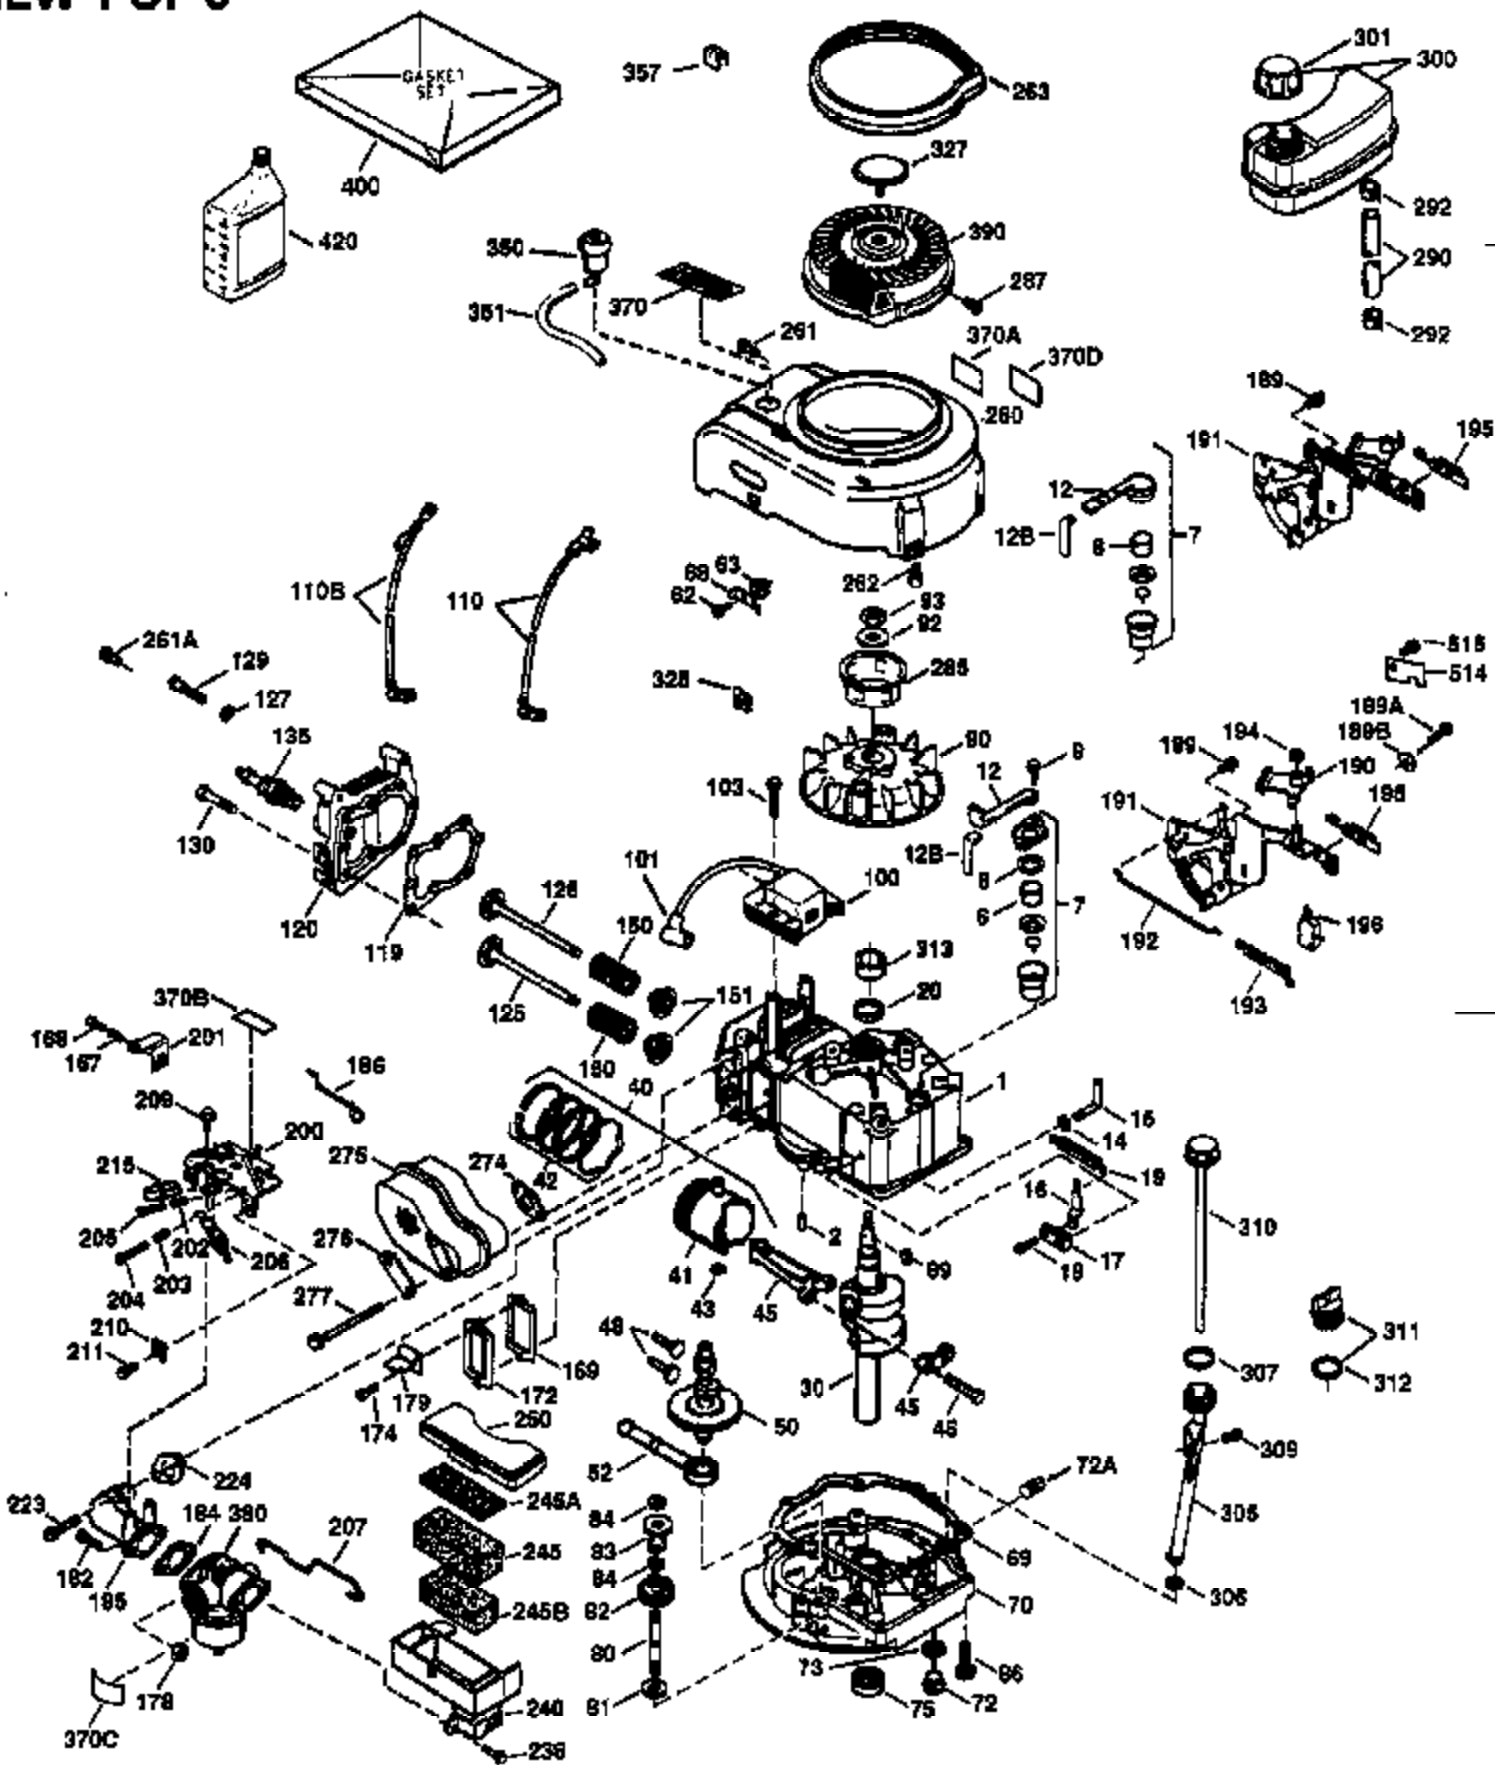

ILLUSTRATION SHOWS TYPICAL PARTS ONLY. ORDER BY PART NUMBER. PARTS NOT LISTED ARE SUPPLIED BY OEM.

VIEW 1 OF 3

Engine Parts List #1

Ref #	Part Number	Qty	Description
1	36478A	1	Cylinder (Incl. 2,7,20 & 125)
2	26727	2	Dowel Pin
6	33734	1	Breather Element
7	36557	1	Breather Body Ass'y. (Incl. 6 & 12)
12	36558	1	Breather Cover & Tube
14	28277	1	Washer
15	30589	1	Governor Rod (Incl. 14)
16	34839A	1	Governor Lever
17	31335	1	Governor Lever Clamp
18	651018	1	Screw, Torx T-15, 8-32 x 19/64"
19	31361	1	Extension Spring
20	32600	1	Oil Seal
30	35798	1	Crankshaft
40	36073	1	Piston, Pin & Ring Set (Std.)
40	36074	1	Piston, Pin & Ring Set (.010" OS)
40	36075	1	Piston, Pin & Ring Set (.020" OS)
41	36070	1	Piston & Pin Ass'y. (Std.) (Incl. 43)
41	36071	1	Piston & Pin Ass'y. (.010" OS) (Incl. 43)
41	36072	1	Piston & Pin Ass'y. (.020" OS) (Incl. 43)
42	36076	1	Ring Set (Std.)
42	36077	1	Ring Set (.010" OS)
42	36078	1	Ring Set (.020" OS)
43	20381	2	Piston Pin Retaining Ring
45	30963B	1	Connecting Rod Ass'y. (Incl. 46)
46	32610A	2	Connecting Rod Bolt
48	27241	2	Valve Lifter
50	35992	1	Camshaft (MCR)
52	29914	1	Oil Pump Ass'y.
69	35261	1	* Mounting Flange Gasket
70	34311D	1	Mounting Flange (Incl. 72 thru 83)
72	36083	1	Oil Drain Plug
75	27897	1	Oil Seal
80	30574A	1	Governor Shaft
81	30590A	1	Washer
82	30591	1	Governor Gear Ass'y.(Incl. 81)
83	30588A	1	Governor Spool
86	650488	6	Screw, 1/4-20 x 1-1/4"
89	611004	1	Flywheel Key
90	611112	1	Flywheel
92	650815	1	Belleville Washer
93	650816	1	Flywheel Nut
100	34443A	1	Solid State Ignition
101	610118	1	Spark Plug Cover
103	651007	2	Screw, Torx T-15, 10-24 x 15/16"
110	34961	1	Ground Wire
119	36477	1	* Cylinder Head Gasket
120	36476	1	Cylinder Head
125	36471	1	Exhaust Valve (Std.) (Incl. 151)
125	36472	1	Exhaust Valve (1/32" OS) (Incl. 151)
126	29314B	1	Intake Valve (Std.) (Incl. 151)
126	29315C	1	Intake Valve (1/32" OS) (Incl. 151)
127	650691	2	Washer
129	650818	2	Screw, 5/16-18 x 1-1/2"
130	6021A	6	Screw, 5/16-18 x 1-1/2"
135	35395	1	Resistor Spark Plug (RJ19LM)
150	35991	2	Valve Spring
151	31673	2	Valve Spring Cap
169	27234A	1	* Valve Cover Gasket