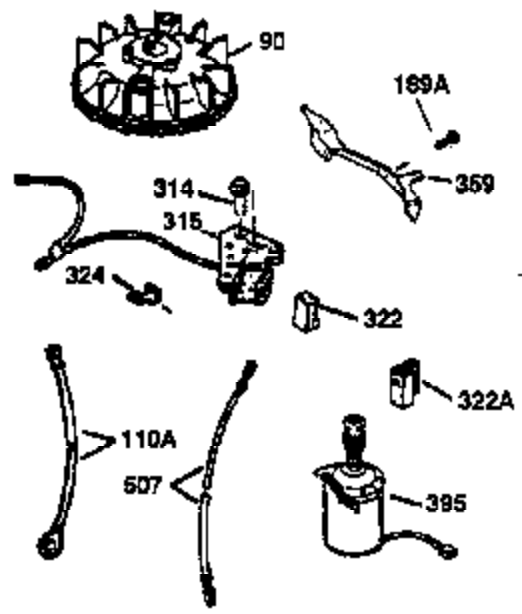

ILLUSTRATION SHOWS TYPICAL PARTS ONLY. ORDER BY PART NUMBER. PARTS NOT LISTED ARE SUPPLIED BY OEM.

VIEW 3 OF 3

Ref #	Part Number	Qty	Description
90	611112	1	Flywheel
238	650806	2	Screw, 10-32 x 5/8"
239	34338	1	* Air Cleaner Gasket
240	34858	1	Air Cleaner Body
245	34340	1	Air Cleaner Filter
250	36213	1	Air Cleaner Cover
275	36491	1	Muffler (Incl. 277)
277	650988	2	Screw, 1/4-20 x 2-5/16"
359	36609	1	Starter Guard
361	650844	1	Screw, 1/4-20 x 3/4"