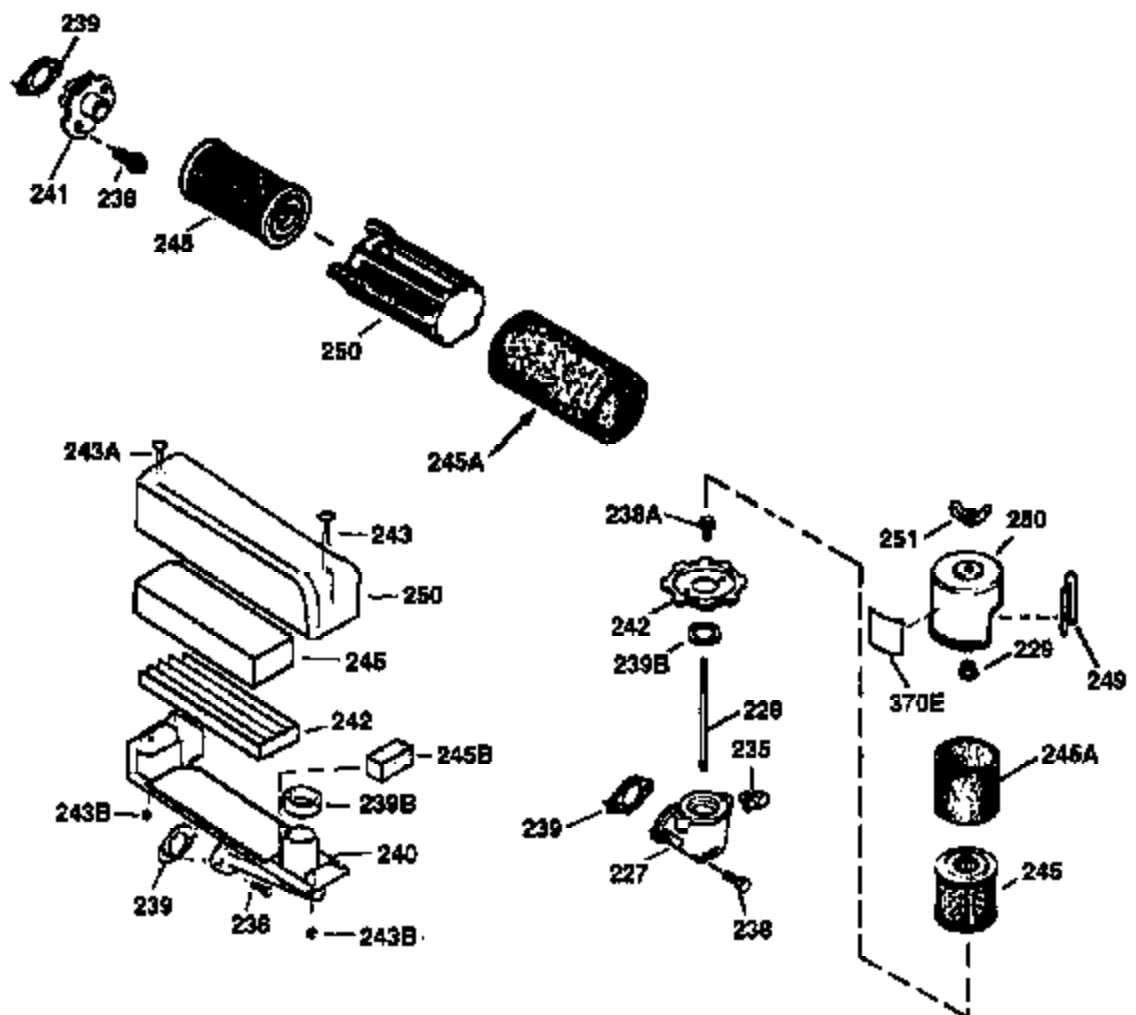

ILLUSTRATION SHOWS TYPICAL PARTS ONLY. ORDER BY PART NUMBER. PARTS NOT LISTED ARE SUPPLIED BY OEM.

VIEW 3 OF 3

Ref #	Part Number	Qty	Description
90	611112	1	Flywheel
238	650806	2	Screw, 10-32 x 5/8"
239	34338	1	* Air Cleaner Gasket
240	34858	1	Air Cleaner Body
245	34340	1	Air Cleaner Filter
250	36213	1	Air Cleaner Cover
275	36491	1	Muffler (Incl. 277)
277	650988	2	Screw, 1/4-20 x 2-5/16"
359	36609	1	Starter Guard
361	650844	1	Screw, 1/4-20 x 3/4"