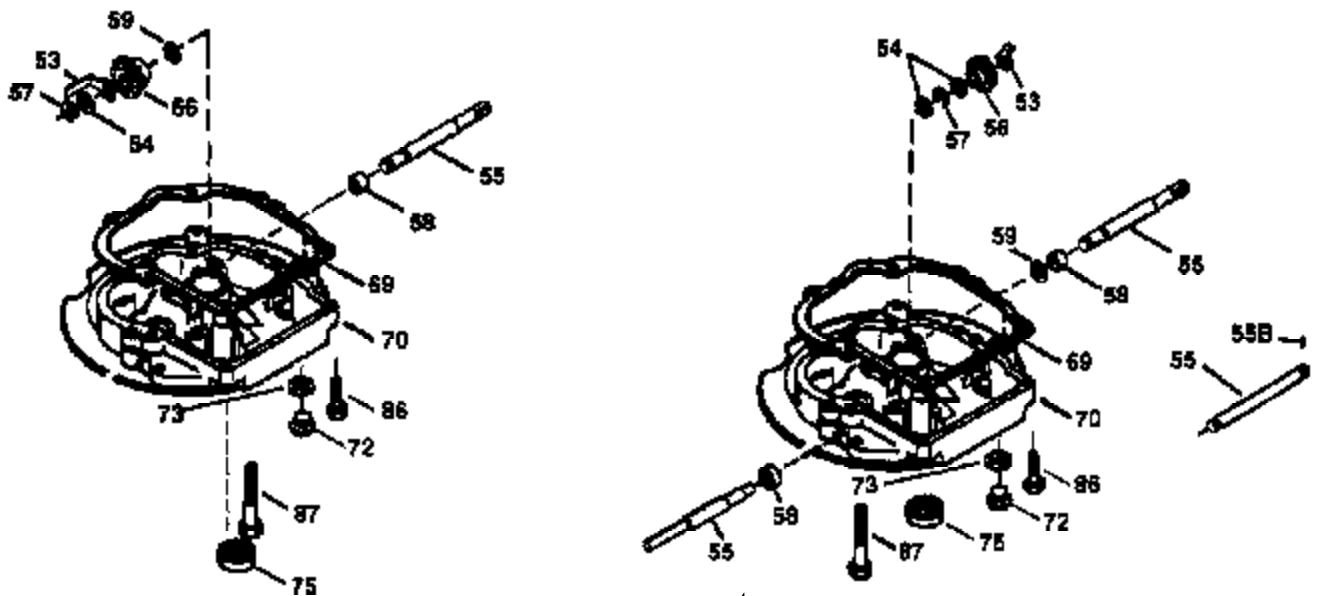

ILLUSTRATION SHOWS TYPICAL PARTS ONLY. ORDER BY PART NUMBER. PARTS NOT LISTED ARE SUPPLIED BY OEM.

VIEW 2 OF 3

Ref #	Part Number	Qty	Description
19	31361	1	Extension Spring
69	35261	1	* Mounting Flange Gasket
70	34311D	1	Mounting Flange (Incl. 72 thru 83)
72	36083	1	Oil Drain Plug
75	27897	1	Oil Seal
86	650488	6	Screw, 1/4-20 x 1-1/4"
182	6201	2	Screw, 1/4-28 x 7/8"
185	31384A	1	Intake Pipe (Incl. 224)
186	34358	1	Governor Link
223	650451	2	Screw, 1/4-20 x 1"
238	650806	2	Screw, 10-32 x 5/8"
239	34338	1	* Air Cleaner Gasket
245	34340	1	Air Cleaner Filter
250	36213	1	Air Cleaner Cover
263	36240	1	Trim Ring
287	650926	2	Screw, 8-32 x 21/64"
300	35586	1	Fuel Tank (Incl. 292 & 301)
301	36246	1	Fuel Cap
361	650844	1	Screw, 1/4-20 x 3/4"
390	590694	1	Rewind Starter (NOTE: This engine could have been built with 590686 starter. Refer to the design of the air intake louvers for part identification. Individual starter parts do not interchange.)