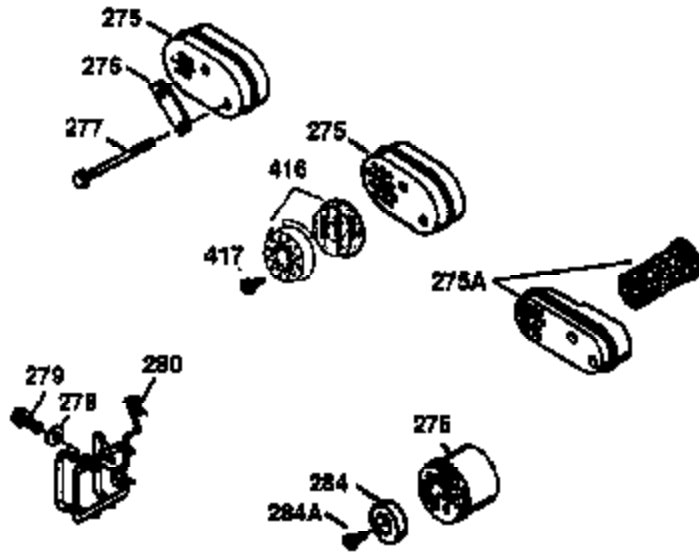

ILLUSTRATION SHOWS TYPICAL PARTS ONLY. ORDER BY PART NUMBER. PARTS NOT LISTED ARE SUPPLIED BY OEM.

VIEW 3 OF 3

Ref #	Part Number	Qty	Description
90	611112	1	Flywheel
238	650806	2	Screw, 10-32 x 5/8"
239	34338	1	* Air Cleaner Gasket
240	34858	1	Air Cleaner Body
245	34340	1	Air Cleaner Filter
250	36213	1	Air Cleaner Cover
275	36491	1	Muffler (Incl. 277)
277	650988	2	Screw, 1/4-20 x 2-5/16"
359	36609	1	Starter Guard
361	650844	1	Screw, 1/4-20 x 3/4"