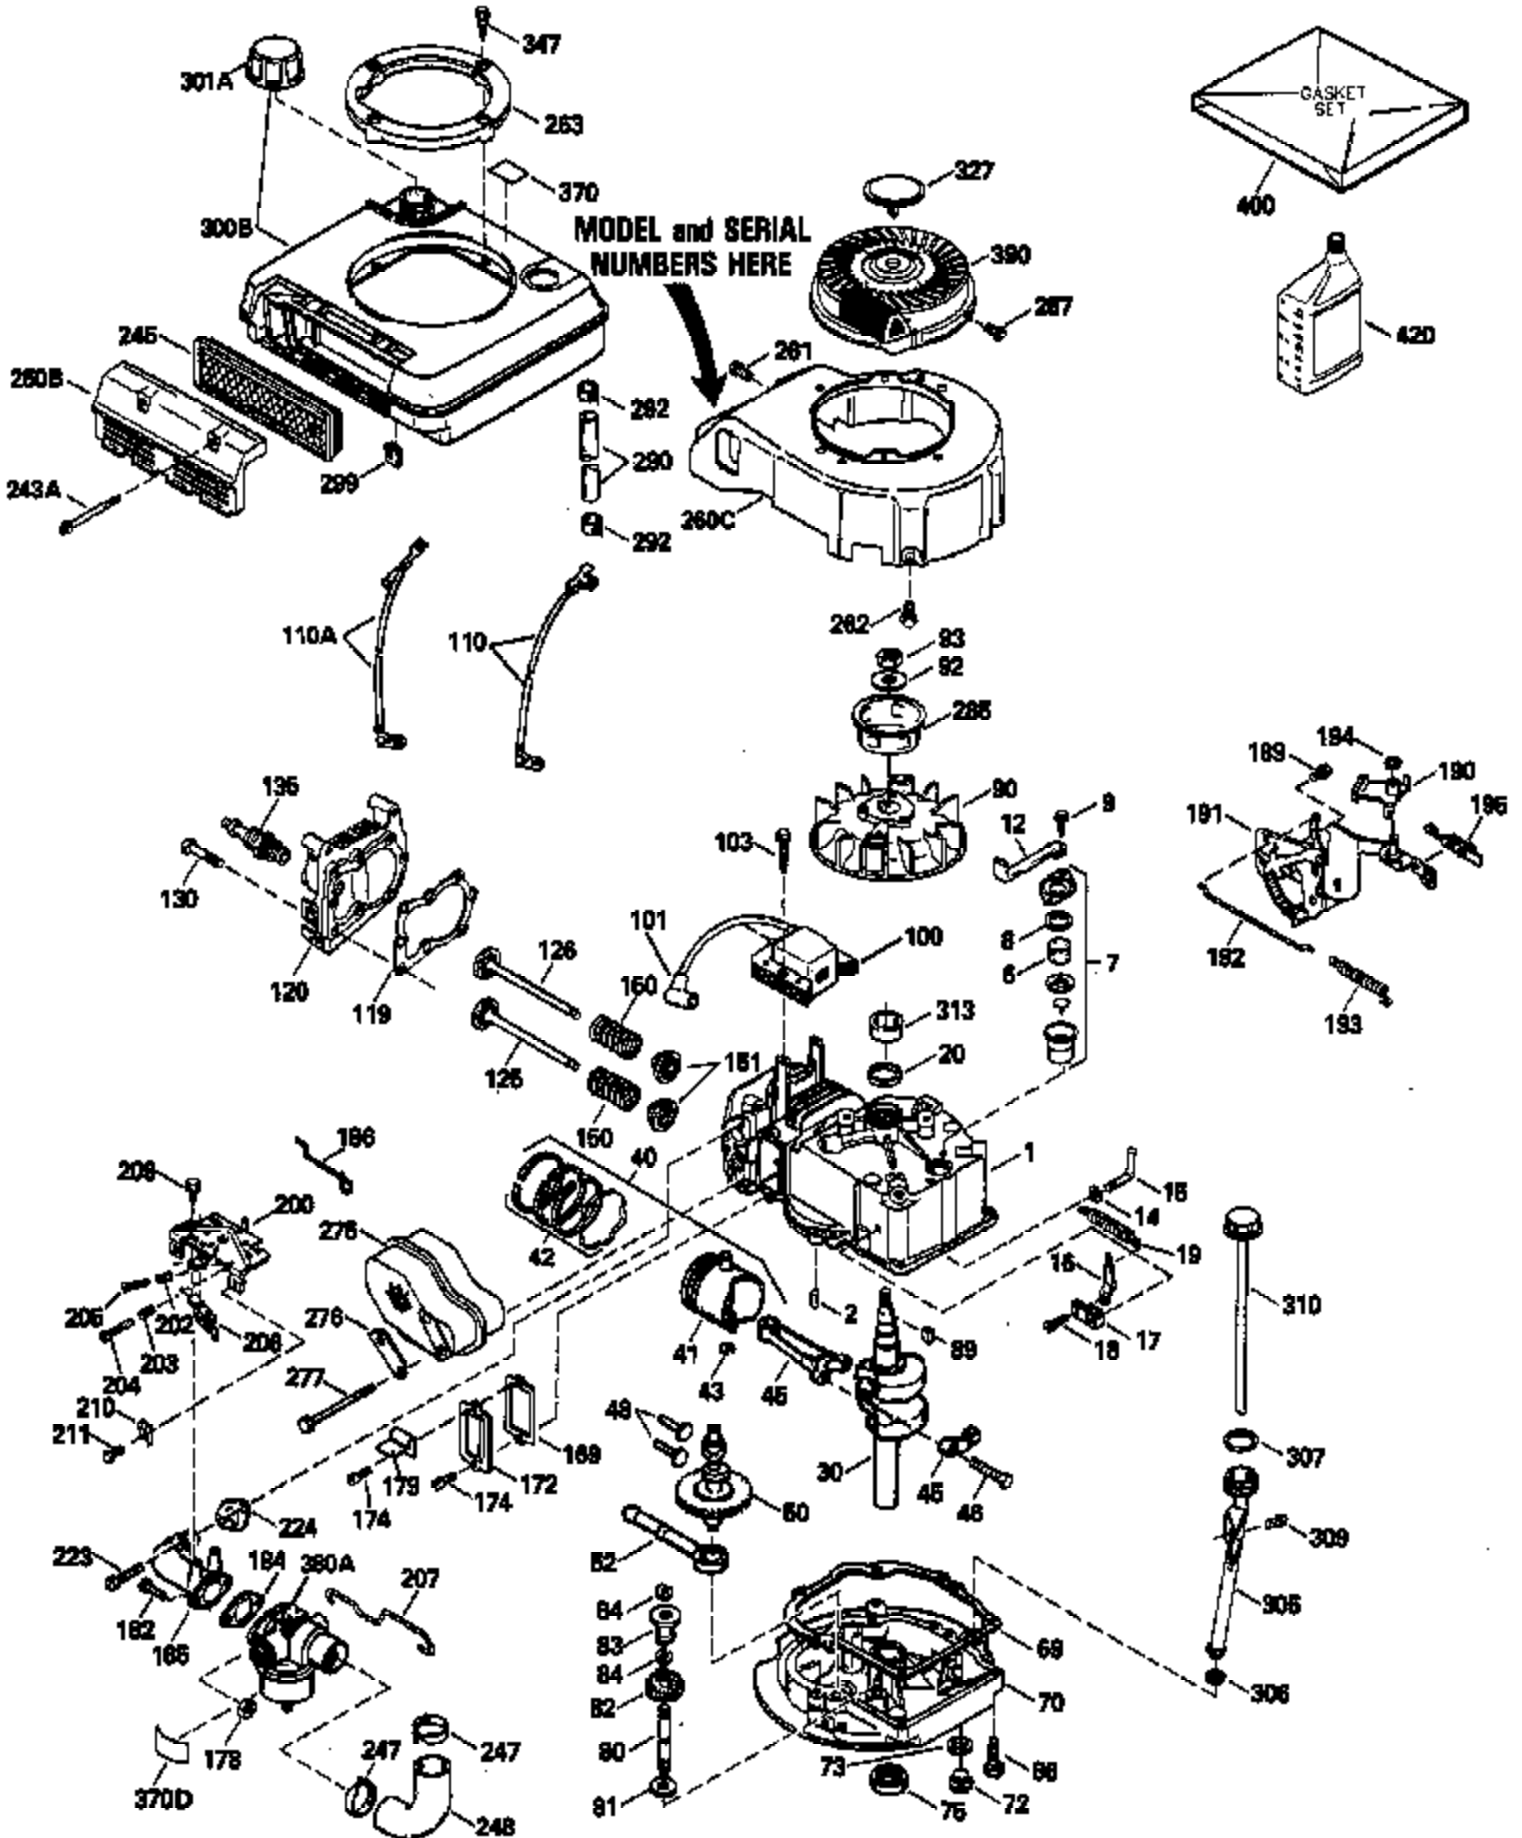

## Engine Parts List #1

Ref #	Part Number	Qty	Description
1	36478	1	Cylinder (Incl. 2,20 & 125)
2	26727	2	Dowel Pin
6	33734	1	Breather Element
7	34214A	1	Breather Ass'y. (Incl. 6,8,9,12,12B)
8	33735	1	* Breather Gasket
9	30200	2	Screw, 10-24 x 9/16"
12B	34695	1	Breather Tube Elbow
12	33886	1	Breather Tube
14	28277	1	Washer
15	30589	1	Governor Rod (Incl. 14)
16	32651	1	Governor Lever
17	31335	1	Governor Lever Clamp
18	650548	1	Screw, 8-32 x 5/16"
19	35998	1	Extension Spring
20	32600	1	Oil Seal
30	36215A	1	Crankshaft
40	36073	1	Piston, Pin & Ring Set (Std.)
40	36074	1	Piston, Pin & Ring Set (.010" OS)
40	36075	1	Piston, Pin & Ring Set (.020" OS)
41	36070	1	Piston & Pin Ass'y. (Std.) (Incl. 43)
41	36071	1	Piston & Pin Ass'y. (.010" OS) (Incl. 43)
41	36072	1	Piston & Pin Ass'y. (.020" OS) (Incl. 43)
42	36076	1	Ring Set (Std.)
42	36077	1	Ring Set (.010" OS)
42	36078	1	Ring Set (.020" OS)
43	20381	2	Piston Pin Retaining Ring
45	30963B	1	Connecting Rod Ass'y. (Incl. 46)
46	32610A	2	Connecting Rod Bolt
48	27241	2	Valve Lifter
50	35992	1	Camshaft (MCR)
52	29914	1	Oil Pump Ass'y.
69	35261	1	* Mounting Flange Gasket
70	34311D	1	Mounting Flange (Incl. 72 thru 83)
72	36083	1	Oil Drain Plug
75	27897	1	Oil Seal
80	30574A	1	Governor Shaft
81	30590A	1	Washer
82	30591	1	Governor Gear Ass'y.(Incl. 81)
83	30588A	1	Governor Spool
86	650488	6	Screw, 1/4-20 x 1-1/4"
89	611004	1	Flywheel Key
90	611112	1	Flywheel
92	650815	1	Belleville Washer
93	650816	1	Flywheel Nut
100	34443A	1	Solid State Ignition
101	610118	1	Spark Plug Cover
103	651007	2	Screw, Torx T-15, 10-24 x 15/16"
110	34961	1	Ground Wire
119	36477	1	* Cylinder Head Gasket
120	36476	1	Cylinder Head
125	36471	1	Exhaust Valve (Std.) (Incl. 151)
125	36472	1	Exhaust Valve (1/32" OS) (Incl. 151)
126	29314B	1	Intake Valve (Std.) (Incl. 151)
126	29315C	1	Intake Valve (1/32" OS) (Incl. 151)
130	6021A	8	Screw, 5/16-18 x 1-1/2"
135	35395	1	Resistor Spark Plug (RJ19LM)
150	35991	2	Valve Spring
151	31673	2	Valve Spring Cap