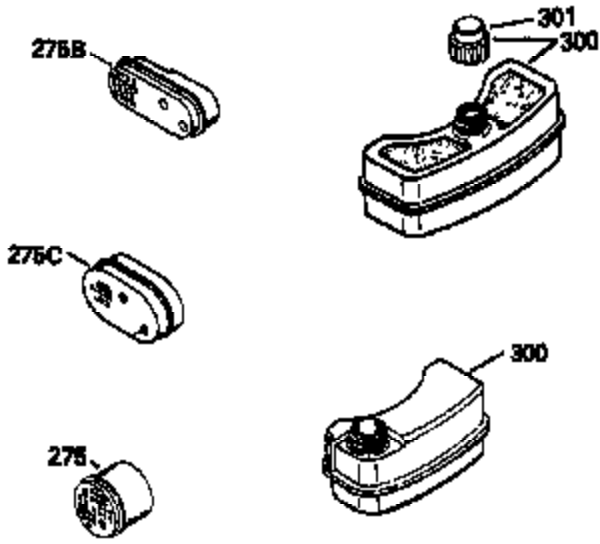

ILLUSTRATION SHOWS TYPICAL PARTS ONLY. ORDER BY PART NUMBER. PARTS NOT LISTED ARE SUPPLIED BY OEM.

Engine Parts List #2

Ref #	Part Number	Qty	Description
12B	34695	1	Breather Tube Elbow
40	36073	1	Piston, Pin & Ring Set (Std.)
40	36074	1	Piston, Pin & Ring Set (.010" OS)
40	36075	1	Piston, Pin & Ring Set (.020" OS)
69	35261	1	* Mounting Flange Gasket
72	36083	1	Oil Drain Plug
75	27897	1	Oil Seal
86	650488	6	Screw, 1/4-20 x 1-1/4"
166	36600	1	Engine Shroud
238	650932	2	Screw, 10-32 x 49/64"
239	34338	1	* Air Cleaner Gasket
241	35797	1	Air Cleaner Collar
250	35986	1	Air Cleaner Cover
260	36599	1	Blower Housing
275	36473	1	Muffler (Incl. 277)
300	35586	1	Fuel Tank (Incl. 292 & 301)
301	36246	1	Fuel Cap
370A	36261	1	Lubrication Decal
380	632078A	1	Carburetor (Incl. 184)
416	36085	1	Spark Arrestor Kit (Incl. 417)(Optional
417	650760	1	Screw, 8-32 x 3/8" (Optional)