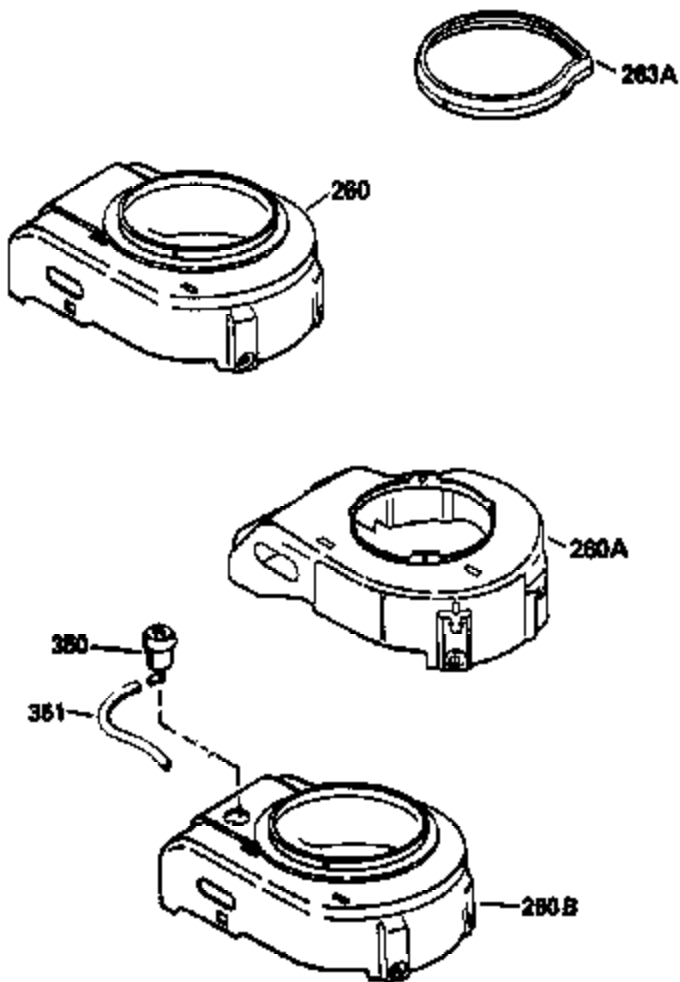

ILLUSTRATION SHOWS TYPICAL PARTS ONLY. ORDER BY PART NUMBER. PARTS NOT LISTED ARE SUPPLIED BY OEM.

Engine Parts List #2

Ref #	Part Number	Qty	Description
12B	34695	1	Breather Tube Elbow
40	36073	1	Piston, Pin & Ring Set (Std.)
40	36074	1	Piston, Pin & Ring Set (.010" OS)
40	36075	1	Piston, Pin & Ring Set (.020" OS)
69	35261	1	* Mounting Flange Gasket
72	36083	1	Oil Drain Plug
75	27897	1	Oil Seal
86	650488	6	Screw, 1/4-20 x 1-1/4"
166	36600	1	Engine Shroud
238	650932	2	Screw, 10-32 x 49/64"
239	34338	1	* Air Cleaner Gasket
241	35797	1	Air Cleaner Collar
250	35986	1	Air Cleaner Cover
260	36599	1	Blower Housing
275	36473	1	Muffler (Incl. 277)
300	35586	1	Fuel Tank (Incl. 292 & 301)
301	36246	1	Fuel Cap
370A	36261	1	Lubrication Decal
380	632078A	1	Carburetor (Incl. 184)
416	36085	1	Spark Arrestor Kit (Incl. 417)(Optional
417	650760	1	Screw, 8-32 x 3/8" (Optional)