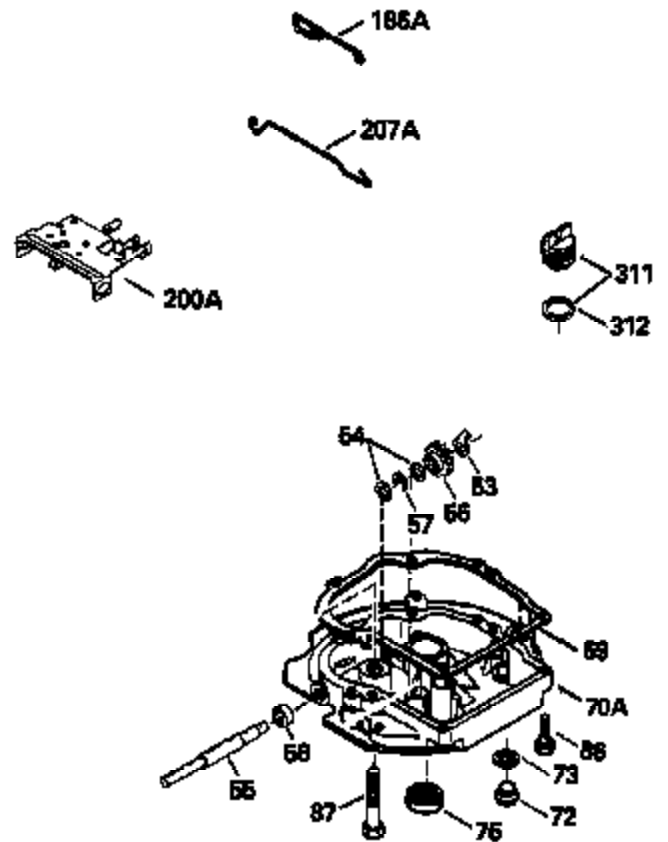

ILLUSTRATION SHOWS TYPICAL PARTS ONLY. ORDER BY PART NUMBER. PARTS NOT LISTED ARE SUPPLIED BY OEM.

Engine Parts List #2

Ref #	Part Number	Qty	Description
12B	34695	1	Breather Tube Elbow
40	36073	1	Piston, Pin & Ring Set (Std.)
40	36074	1	Piston, Pin & Ring Set (.010" OS)
40	36075	1	Piston, Pin & Ring Set (.020" OS)
69	35261	1	* Mounting Flange Gasket
72	36083	1	Oil Drain Plug
75	27897	1	Oil Seal
86	650488	6	Screw, 1/4-20 x 1-1/4"
166	36600	1	Engine Shroud
238	650932	2	Screw, 10-32 x 49/64"
239	34338	1	* Air Cleaner Gasket
241	35797	1	Air Cleaner Collar
250	35986	1	Air Cleaner Cover
260	36599	1	Blower Housing
275	36473	1	Muffler (Incl. 277)
300	35586	1	Fuel Tank (Incl. 292 & 301)
301	36246	1	Fuel Cap
370A	36261	1	Lubrication Decal
380	632078A	1	Carburetor (Incl. 184)
416	36085	1	Spark Arrestor Kit (Incl. 417)(Optional
417	650760	1	Screw, 8-32 x 3/8" (Optional)