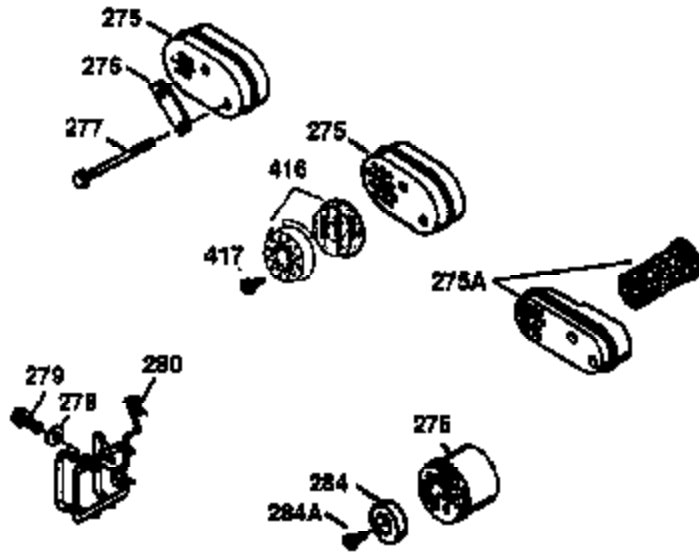

ILLUSTRATION SHOWS TYPICAL PARTS ONLY. ORDER BY PART NUMBER. PARTS NOT LISTED ARE SUPPLIED BY OEM.

VIEW 3 OF 3

Ref #	Part Number	Qty	Description
90	611112	1	Flywheel
238	650806	2	Screw, 10-32 x 5/8"
239	34338	1	* Air Cleaner Gasket
241	35797	1	Air Cleaner Collar
245	35066	1	Air Cleaner Filter
250	35065	1	Air Cleaner Cover
275	27181C	1	Muffler (Incl. 277)
277	650795	2	Screw, 1/4-20 x 2-5/16"