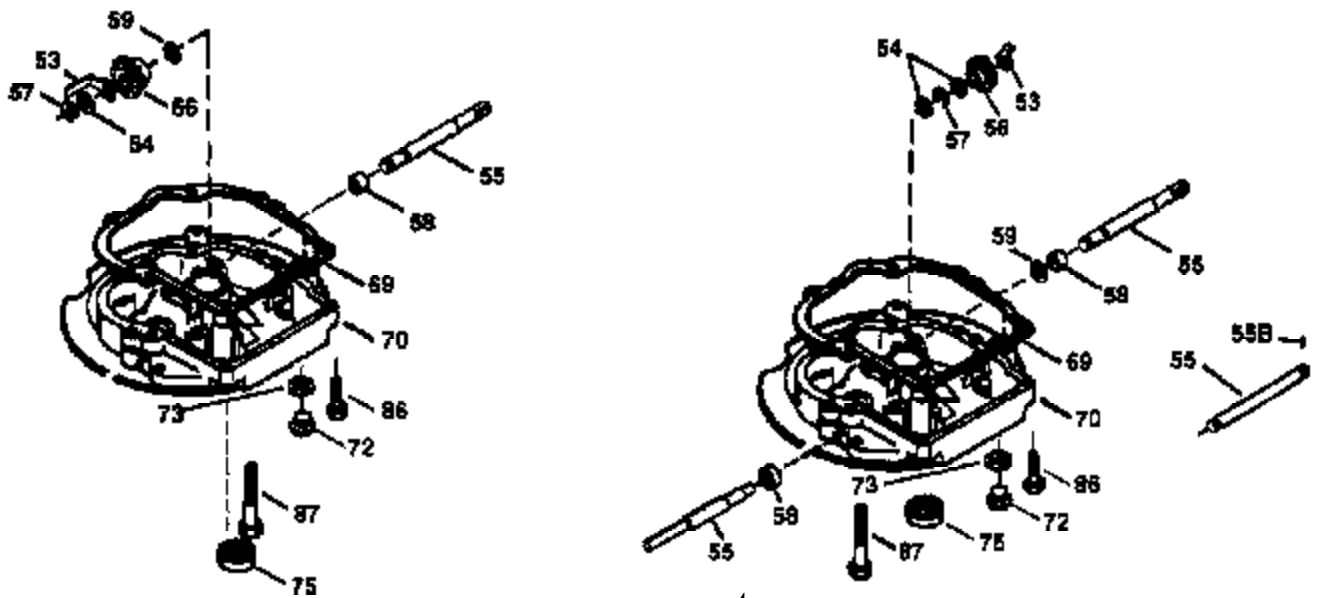

ILLUSTRATION SHOWS TYPICAL PARTS ONLY. ORDER BY PART NUMBER. PARTS NOT LISTED ARE SUPPLIED BY OEM.

VIEW 2 OF 3

Ref #	Part Number	Qty	Description
19	31361	1	Extension Spring
69	35261	1	* Mounting Flange Gasket
70	34311D	1	Mounting Flange (Incl. 72 thru 83)
72	36083	1	Oil Drain Plug
75	27897	1	Oil Seal
86	650488	6	Screw, 1/4-20 x 1-1/4"
182	6201	2	Screw, 1/4-28 x 7/8"
185	31384A	1	Intake Pipe (Incl. 224)
186	34358	1	Governor Link
223	650451	2	Screw, 1/4-20 x 1"
238	650806	2	Screw, 10-32 x 5/8"
239	34338	1	* Air Cleaner Gasket
245	35066	1	Air Cleaner Filter
250	35065	1	Air Cleaner Cover
287	650926	2	Screw, 8-32 x 21/64"
298	28763	3	Screw, 10-32 x 35/64"
300	34369B	1	Fuel Tank (Incl. 292 & 301)
301	35355	1	Fuel Cap
390	590694	1	Rewind Starter (NOTE: This engine could have been built with 590686 starter. Refer to the design of the air intake louvers for part identification. Individual starter parts do not interchange.)