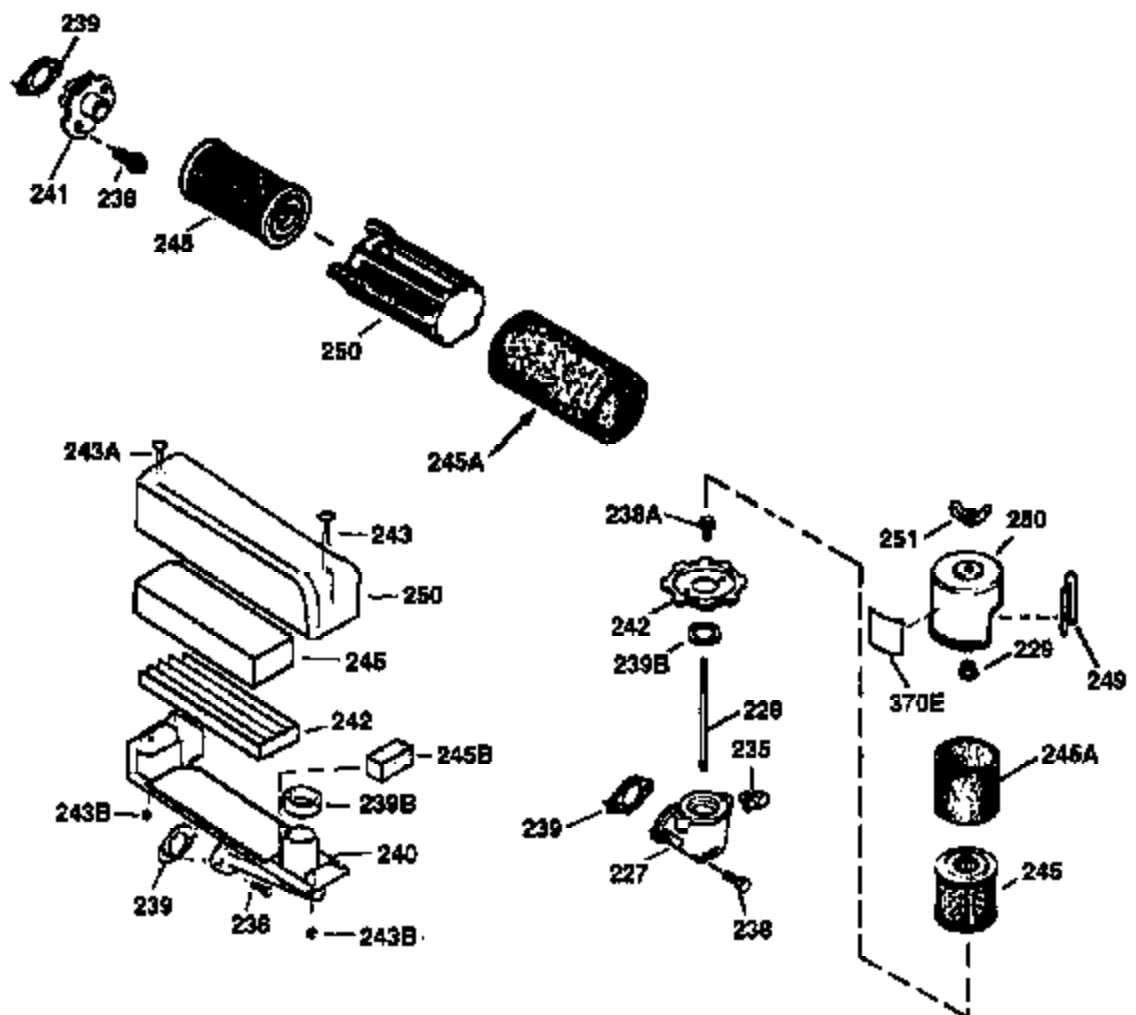

ILLUSTRATION SHOWS TYPICAL PARTS ONLY. ORDER BY PART NUMBER. PARTS NOT LISTED ARE SUPPLIED BY OEM.

VIEW 3 OF 3

Ref #	Part Number	Qty	Description
90	611112	1	Flywheel
238	650806	2	Screw, 10-32 x 5/8"
239	34338	1	* Air Cleaner Gasket
241	35797	1	Air Cleaner Collar
245	35066	1	Air Cleaner Filter
250	35065	1	Air Cleaner Cover
275	27181C	1	Muffler (Incl. 277)
277	650795	2	Screw, 1/4-20 x 2-5/16"