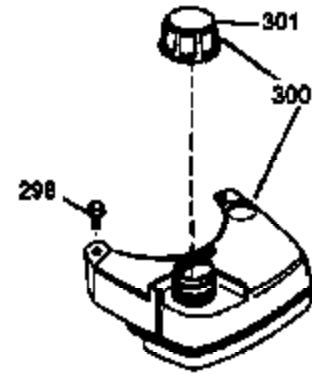

ILLUSTRATION SHOWS TYPICAL PARTS ONLY. ORDER BY PART NUMBER. PARTS NOT LISTED ARE SUPPLIED BY OEM.

VIEW 2 OF 3

Ref #	Part Number	Qty	Description
19	31361	1	Extension Spring
69	35261	1	* Mounting Flange Gasket
70	34311D	1	Mounting Flange (Incl. 72 thru 83)
72	36083	1	Oil Drain Plug
75	27897	1	Oil Seal
86	650488	6	Screw, 1/4-20 x 1-1/4"
182	6201	2	Screw, 1/4-28 x 7/8"
185	31384A	1	Intake Pipe (Incl. 224)
186	34358	1	Governor Link
223	650451	2	Screw, 1/4-20 x 1"
238	650806	2	Screw, 10-32 x 5/8"
239	34338	1	* Air Cleaner Gasket
245	35066	1	Air Cleaner Filter
250	35065	1	Air Cleaner Cover
287	650926	2	Screw, 8-32 x 21/64"
298	28763	3	Screw, 10-32 x 35/64"
300	34369B	1	Fuel Tank (Incl. 292 & 301)
301	35355	1	Fuel Cap
390	590694	1	Rewind Starter (NOTE: This engine could have been built with 590686 starter. Refer to the design of the air intake louvers for part identification. Individual starter parts do not interchange.)