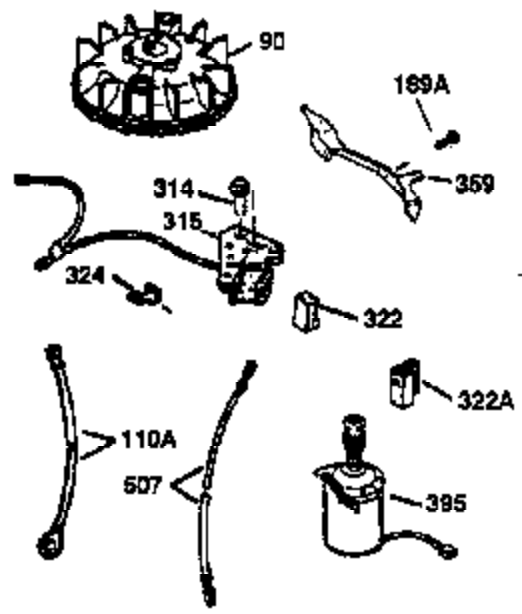

ILLUSTRATION SHOWS TYPICAL PARTS ONLY. ORDER BY PART NUMBER. PARTS NOT LISTED ARE SUPPLIED BY OEM.

VIEW 3 OF 3

Ref #	Part Number	Qty	Description
90	611112	1	Flywheel
238	650806	2	Screw, 10-32 x 5/8"
239	34338	1	* Air Cleaner Gasket
241	35797	1	Air Cleaner Collar
245	35066	1	Air Cleaner Filter
250	35065	1	Air Cleaner Cover
275	27181C	1	Muffler (Incl. 277)
277	650795	2	Screw, 1/4-20 x 2-5/16"