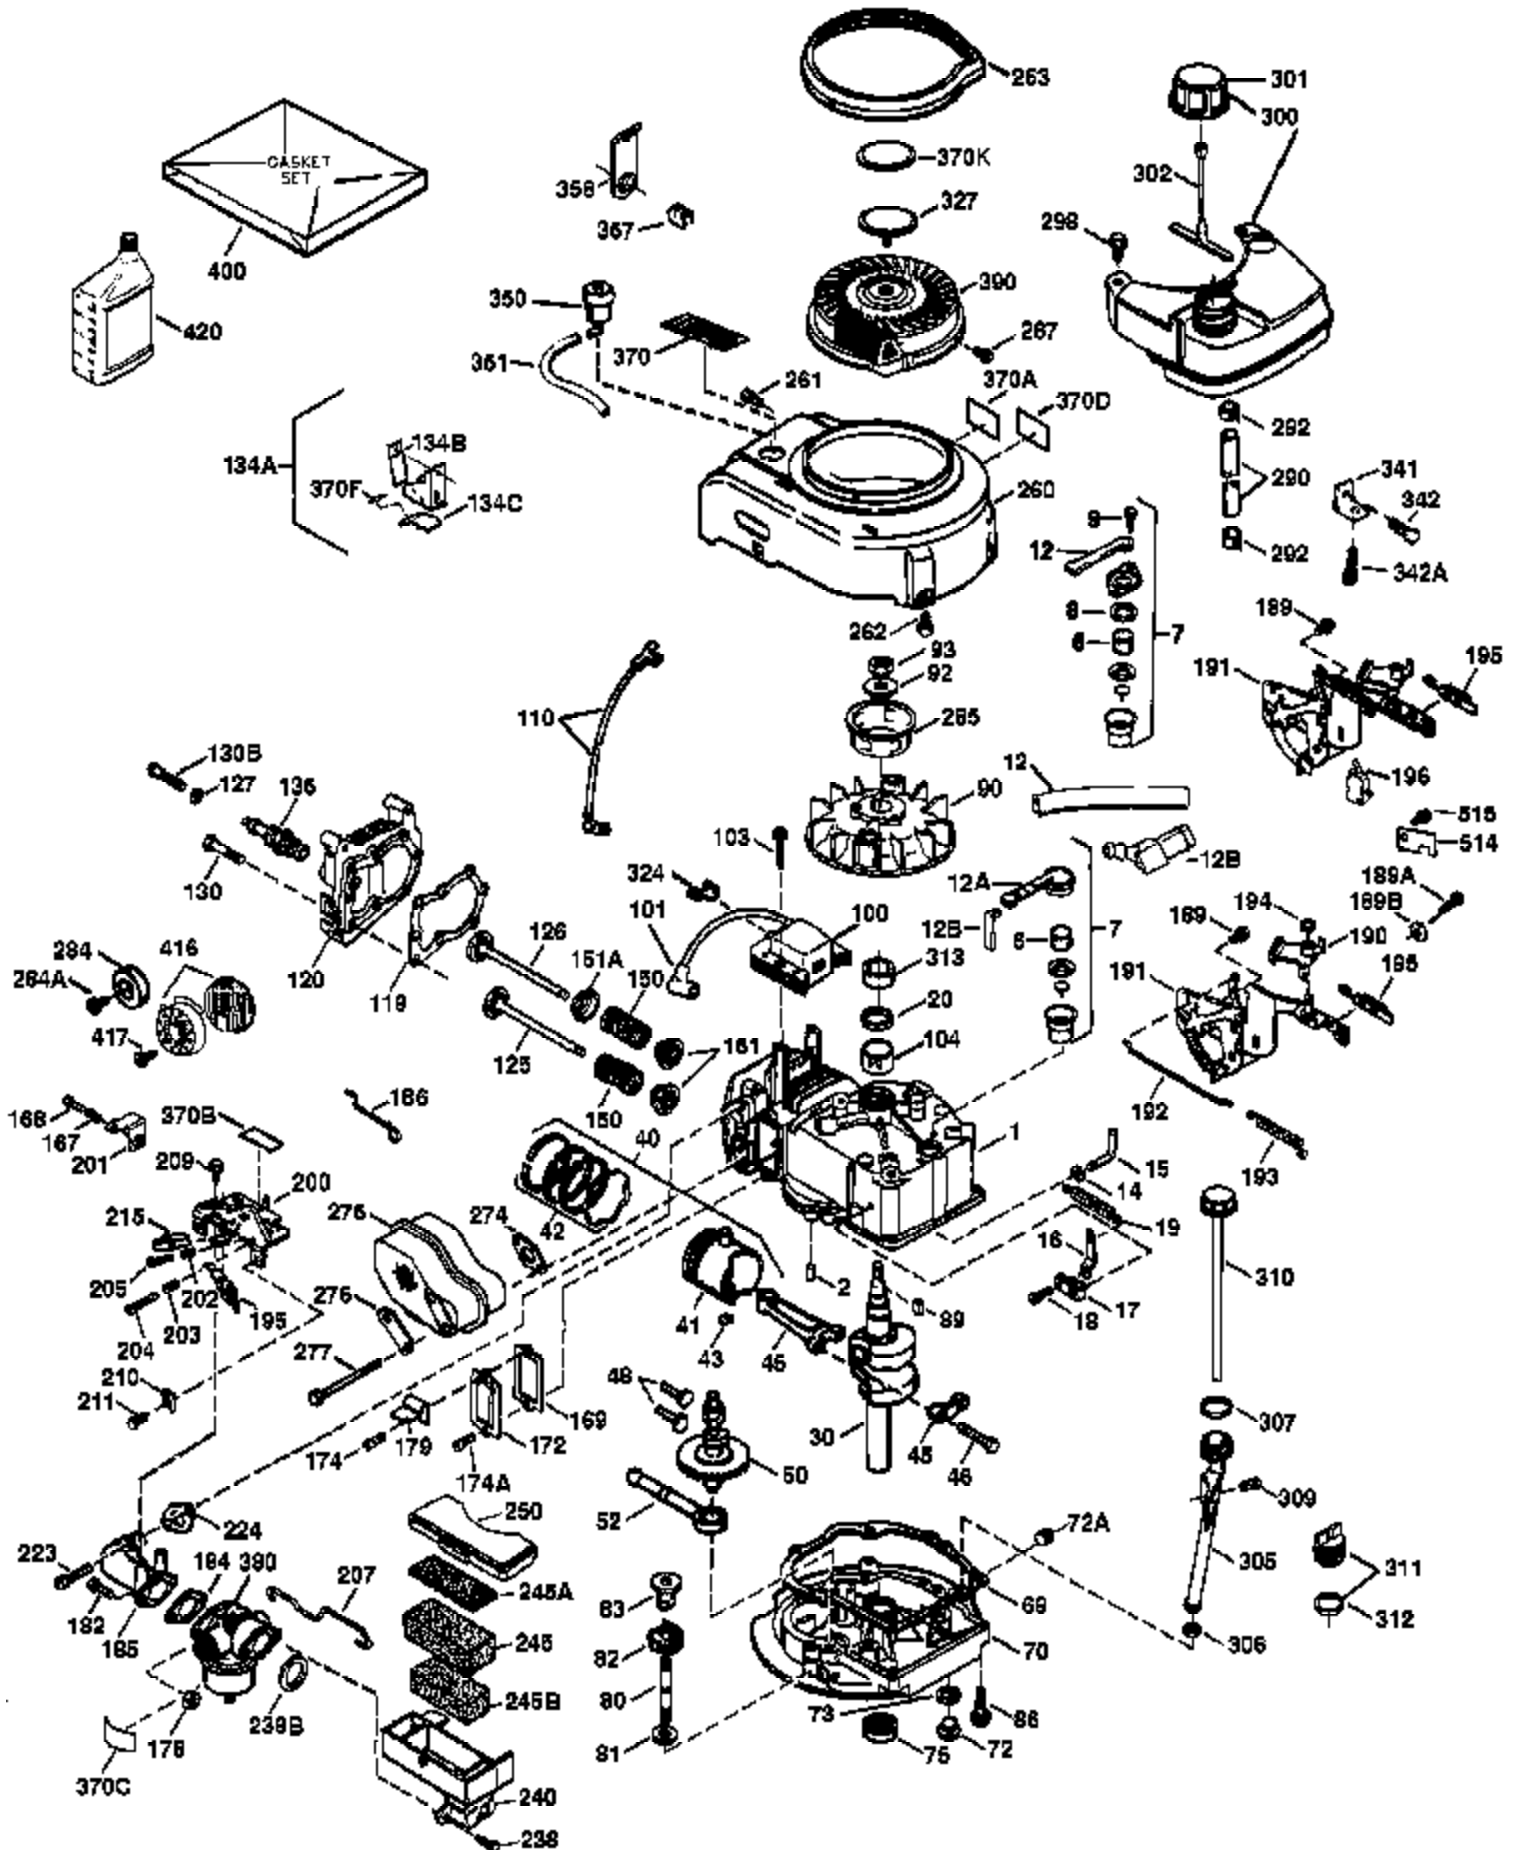

Engine Parts List #1

Engine Parts List #1

Ref #	Part Number	Qty	Description
1	36478A	1	Cylinder (Incl. 2,7,20 & 125)
2	26727	2	Dowel Pin
6	33734	1	Breather Element
7	36557	1	Breather Ass'y. (Incl. 6 & 12A)
12B	34695	1	Breather Tube Elbow
12A	36558	1	Breather Cover & Tube (Incl. 12B)
14	28277	1	Washer
15	30589	1	Governor Rod (Incl. 14)
16	32651	1	Governor Lever
17	31335	1	Governor Lever Clamp
18	650548	1	Screw, 8-32 x 5/16"
19	31361	1	Extension Spring
20	32600	1	Oil Seal
30	35799A	1	Crankshaft
40	36073	1	Piston, Pin & Ring Set (Std.)
40	36074	1	Piston, Pin & Ring Set (.010" OS)
40	36075	1	Piston, Pin & Ring Set (.020" OS)
41	36070	1	Piston & Pin Ass'y. (Std.) (Incl. 43)
41	36071	1	Piston & Pin Ass'y. (.010" OS) (Incl. 43)
41	36072	1	Piston & Pin Ass'y. (.020" OS) (Incl. 43)
42	36076	1	Ring Set (Std.)
42	36077	1	Ring Set (.010" OS)
42	36078	1	Ring Set (.020" OS)
43	20381	2	Piston Pin Retaining Ring
45	30963B	1	Connecting Rod Ass'y. (Incl. 46)
46	32610A	2	Connecting Rod Bolt
48	27241	2	Valve Lifter
50	36726	1	Camshaft (RCR)
52	29914	1	Oil Pump Ass'y.
69	35261	1	* Mounting Flange Gasket
70	34311D	1	Mounting Flange (Incl. 72 thru 83)
72	36083	1	Oil Drain Plug
75	27897	1	Oil Seal
80	30574A	1	Governor Shaft
81	30590A	1	Washer
82	30591	1	Governor Gear Ass'y.(Incl. 81)
83	30588A	1	Governor Spool
86	650488	6	Screw, 1/4-20 x 1-1/4"
89	611004	1	Flywheel Key
90	611112	1	Flywheel
92	650815	1	Belleville Washer
93	650816	1	Flywheel Nut
100	34443A	1	Solid State Ignition
101	610118	1	Spark Plug Cover
103	651007	2	Screw, Torx T-15, 10-24 x 15/16"
110	34961	1	Ground Wire
119	36477	1	* Cylinder Head Gasket
120	36476	1	Cylinder Head
125	36471	1	Exhaust Valve (Std.) (Incl. 151)
125	36472	1	Exhaust Valve (1/32" OS) (Incl. 151)
126	29314B	1	Intake Valve (Std.) (Incl. 151)
126	29315C	1	Intake Valve (1/32" OS) (Incl. 151)
130	6021A	8	Screw, 5/16-18 x 1-1/2"
135	35395	1	Resistor Spark Plug (RJ19LM)
150	35991	2	Valve Spring
151	31673	2	Valve Spring Cap
169	27234A	1	* Valve Cover Gasket
172	32755	1	Valve Cover