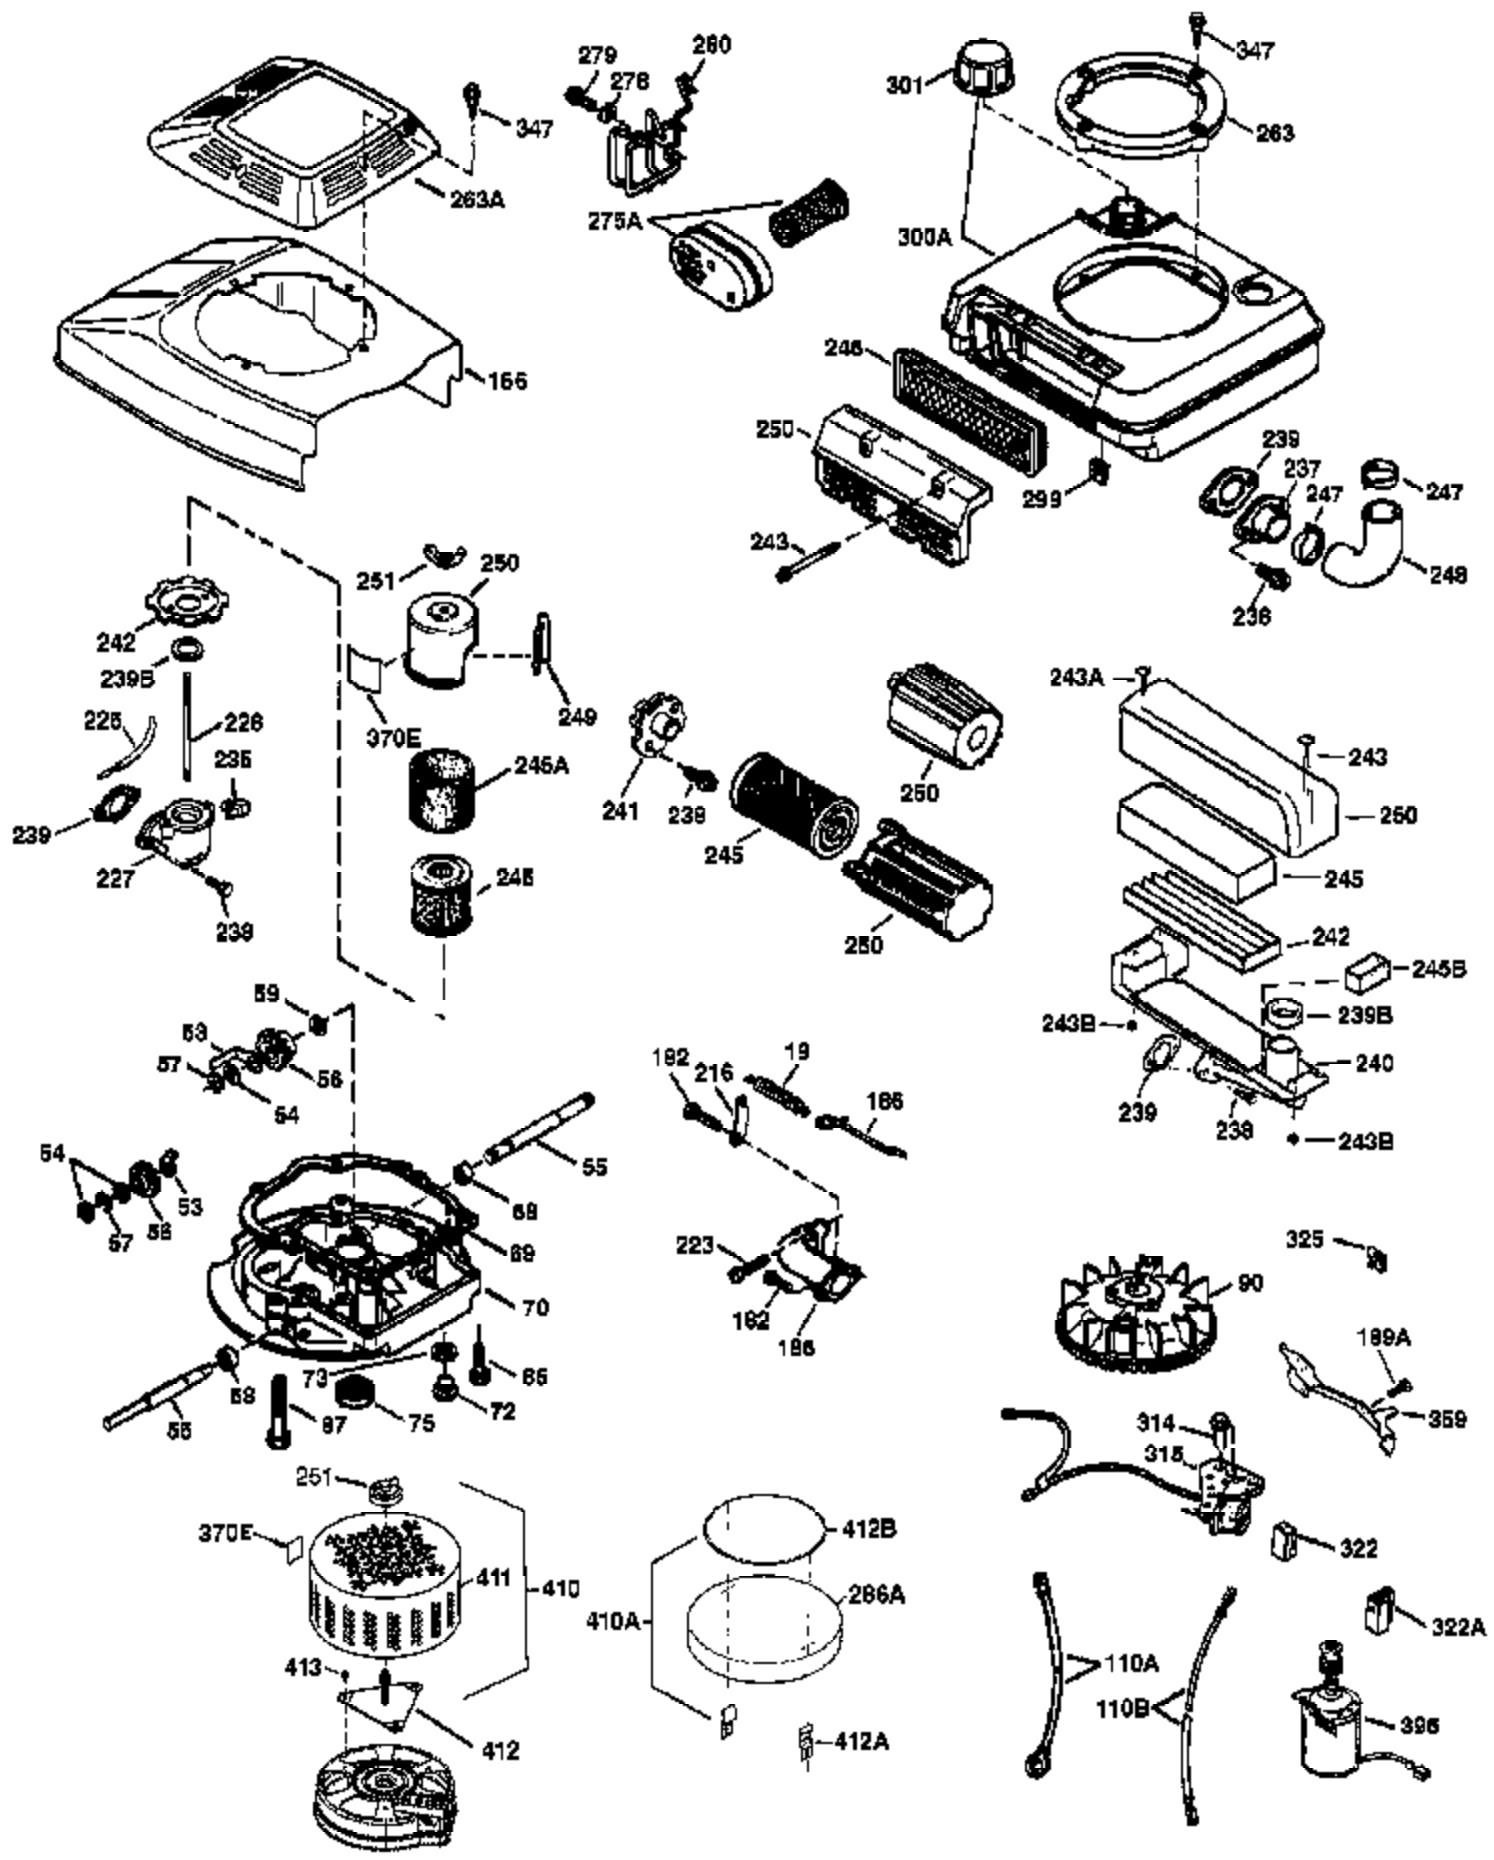

Ref #	Part Number	Qty	Description
19	31361	1	Extension Spring
69	35261	1	* Mounting Flange Gasket
70	34311D	1	Mounting Flange (Incl. 72 thru 83)
72	36083	1	Oil Drain Plug
75	27897	1	Oil Seal
86	650488	6	Screw, 1/4-20 x 1-1/4"
90	611112	1	Flywheel
182	6201	2	Screw, 1/4-28 x 7/8"
185	36544	1	Intake Pipe
186	34358	1	Governor Link
223	650451	2	Screw, 1/4-20 x 1"
238	650932	2	Screw, 10-32 x 49/64"
239	34338	1	* Air Cleaner Gasket
241	35797	1	Air Cleaner Collar
245	35066	1	Air Cleaner Filter
250	35065	1	Air Cleaner Cover
301	36246	1	Fuel Cap
380	632750	1	Carburetor (Incl. 184) (NOTE: This engine could have been built with 632046A carburetor).