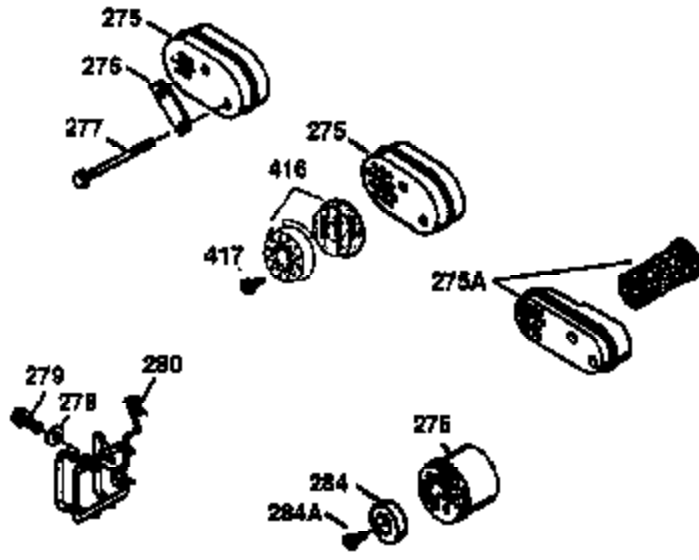

ILLUSTRATION SHOWS TYPICAL PARTS ONLY. ORDER BY PART NUMBER. PARTS NOT LISTED ARE SUPPLIED BY OEM.

VIEW 3 OF 3

Ref #	Part Number	Qty	Description
90	611112	1	Flywheel
238	650806	2	Screw, 10-32 x 5/8"
239	34338	1	* Air Cleaner Gasket
240	34858	1	Air Cleaner Body
245	34340	1	Air Cleaner Filter
250	34341B	1	Air Cleaner Cover
275	36473	1	Muffler (Incl. 277)
277	650988	2	Screw, 1/4-20 x 2-5/16"