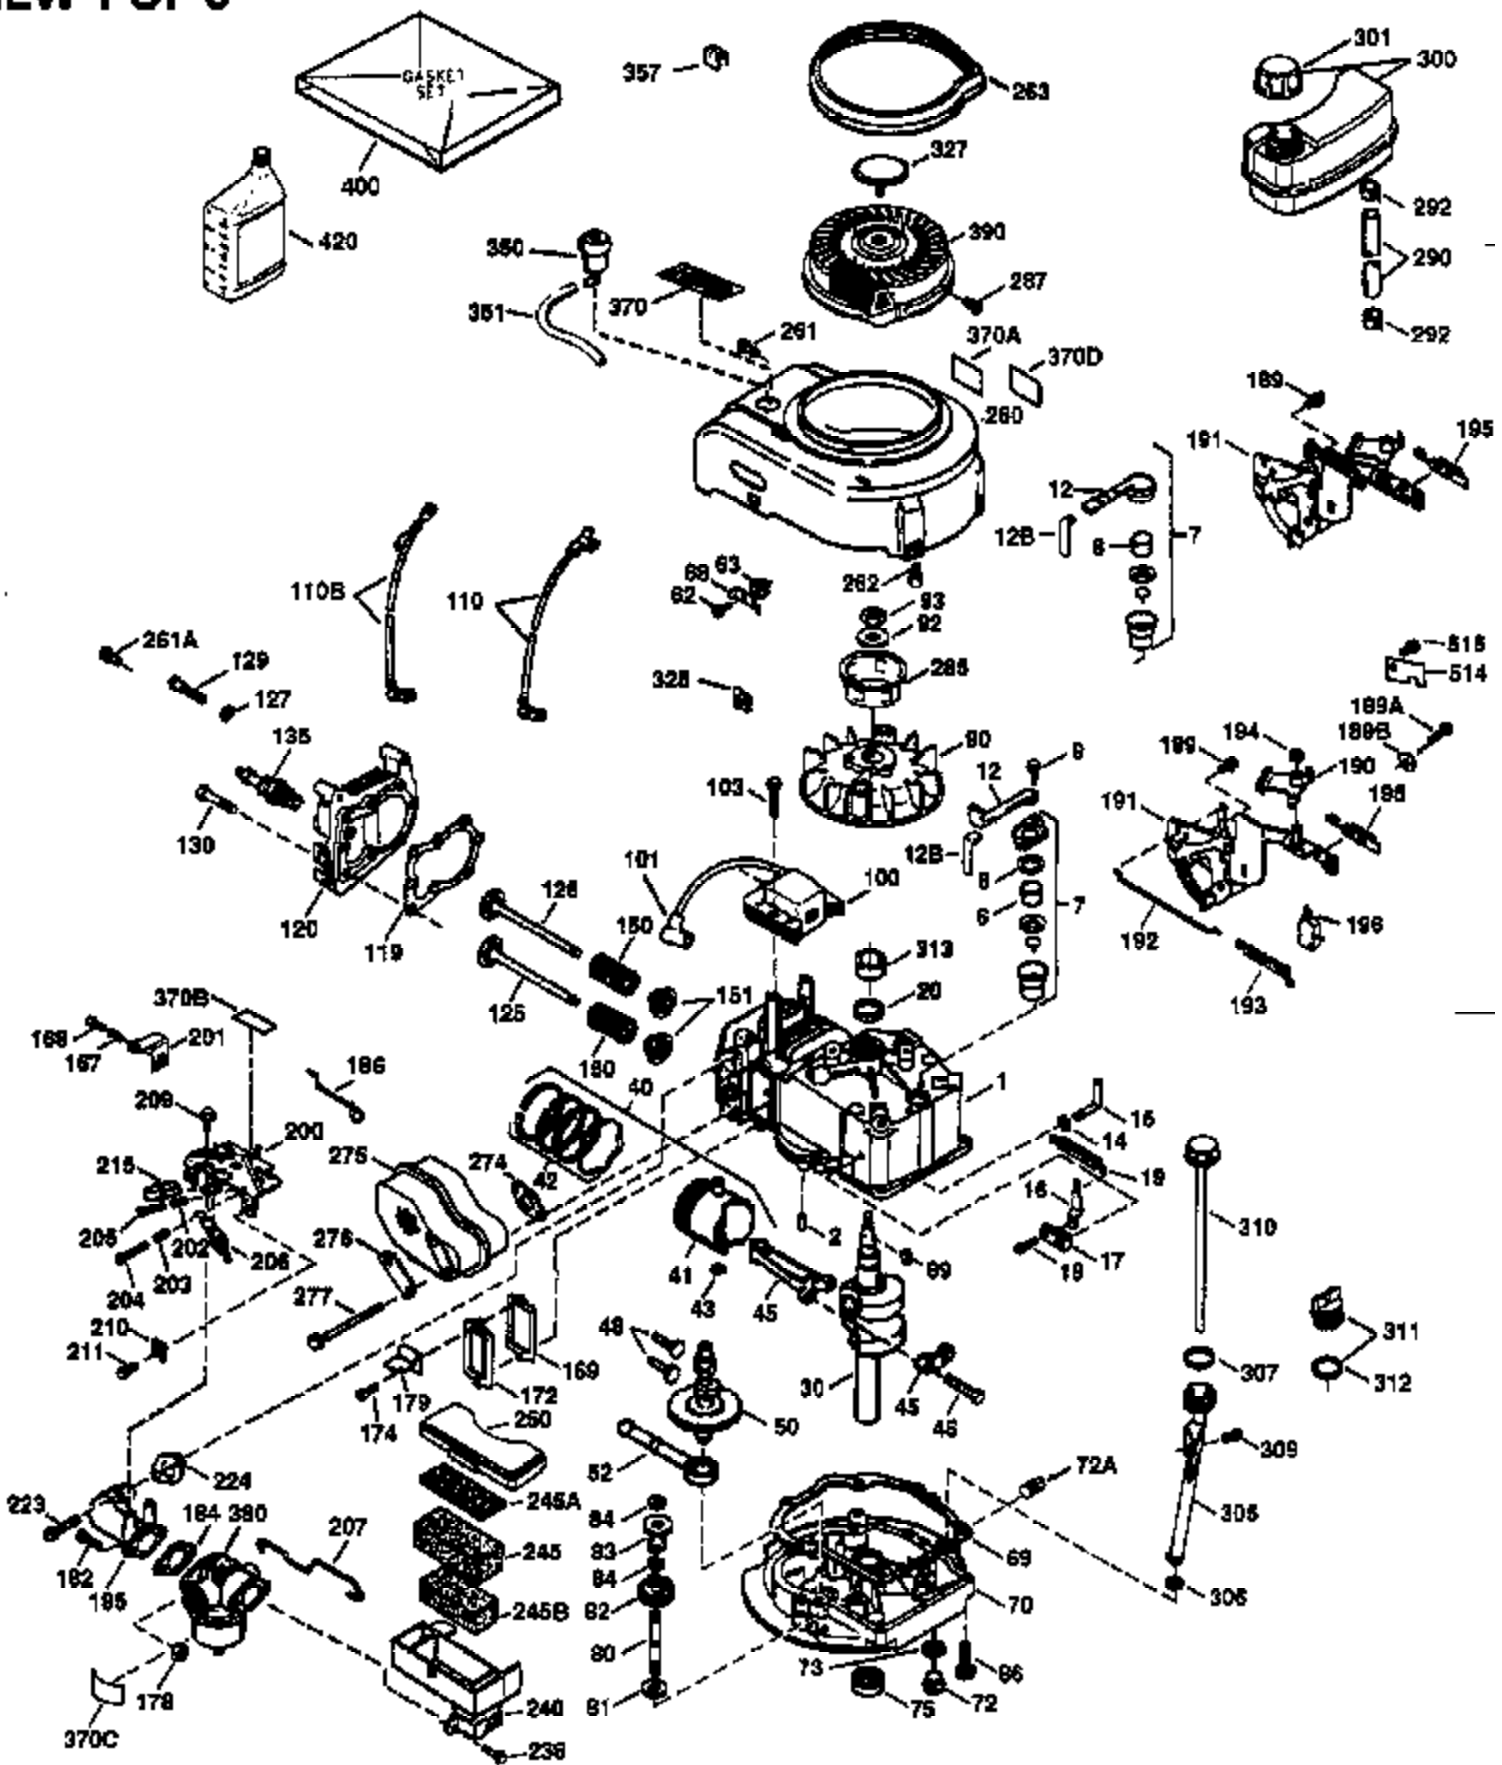

ILLUSTRATION SHOWS TYPICAL PARTS ONLY. ORDER BY PART NUMBER. PARTS NOT LISTED ARE SUPPLIED BY OEM.

VIEW 1 OF 3

Engine Parts List #1

Ref #	Part Number	Qty	Description
1	36478	1	Cylinder (Incl. 2,20 & 125)
2	26727	2	Dowel Pin
6	33734	1	Breather Element
7	34214A	1	Breather Ass'y. (Incl. 6, 8, 9 & 12)
8	33735	1	* Breather Gasket
9	30200	2	Screw, 10-24 x 9/16"
12	33886	1	Breather Tube
14	28277	1	Washer
15	30589	1	Governor Rod (Incl. 14)
16	31383A	1	Governor Lever
17	31335	1	Governor Lever Clamp
18	650548	1	Screw, 8-32 x 5/16"
19	35998	1	Extension Spring
20	32600	1	Oil Seal
30	36215A	1	Crankshaft
40	36073	1	Piston, Pin & Ring Set (Std.)
40	36074	1	Piston, Pin & Ring Set (.010" OS)
40	36075	1	Piston, Pin & Ring Set (.020" OS)
41	36070	1	Piston & Pin Ass'y. (Std.) (Incl. 43)
41	36071	1	Piston & Pin Ass'y. (.010" OS) (Incl. 43)
41	36072	1	Piston & Pin Ass'y. (.020" OS) (Incl. 43)
42	36076	1	Ring Set (Std.)
42	36077	1	Ring Set (.010" OS)
42	36078	1	Ring Set (.020" OS)
43	20381	2	Piston Pin Retaining Ring
45	30963B	1	Connecting Rod Ass'y. (Incl. 46)
46	32610A	2	Connecting Rod Bolt
48	27241	2	Valve Lifter
50	35990	1	Camshaft (BCR)
52	29914	1	Oil Pump Ass'y.
69	35261	1	* Mounting Flange Gasket
70	34311D	1	Mounting Flange (Incl. 72 thru 83)
72	36083	1	Oil Drain Plug
75	27897	1	Oil Seal
80	30574A	1	Governor Shaft
81	30590A	1	Washer
82	30591	1	Governor Gear Ass'y.(Incl. 81)
83	30588A	1	Governor Spool
86	650488	6	Screw, 1/4-20 x 1-1/4"
89	611004	1	Flywheel Key
90	611112	1	Flywheel
92	650815	1	Belleville Washer
93	650816	1	Flywheel Nut
100	34443A	1	Solid State Ignition
103	650814	2	Screw, Torx T-15, 10-24 x 1"
110	34961	1	Ground Wire
119	36477	1	* Cylinder Head Gasket
120	36476	1	Cylinder Head
125	36471	1	Exhaust Valve (Std.) (Incl. 151)
125	36472	1	Exhaust Valve (1/32" OS) (Incl. 151)
126	29314B	1	Intake Valve (Std.) (Incl. 151)
126	29315C	1	Intake Valve (1/32" OS) (Incl. 151)
130	6021A	8	Screw, 5/16-18 x 1-1/2"
135	35395	1	Resistor Spark Plug (RJ19LM)
150	35991	2	Valve Spring
151	31673	2	Valve Spring Cap
169	27234A	1	* Valve Cover Gasket
172	32755	1	Valve Cover