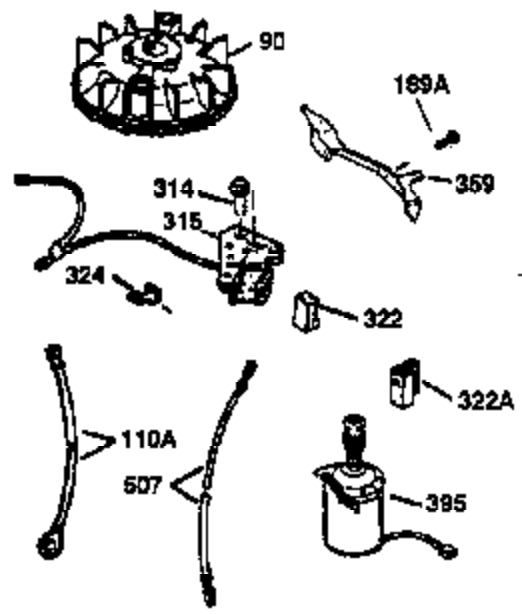

ILLUSTRATION SHOWS TYPICAL PARTS ONLY. ORDER BY PART NUMBER. PARTS NOT LISTED ARE SUPPLIED BY OEM.

VIEW 3 OF 3

Ref #	Part Number	Qty	Description
90	611112	1	Flywheel
238	650806	2	Screw, 10-32 x 5/8"
239	34338	1	* Air Cleaner Gasket
240	34858	1	Air Cleaner Body
245	34340	1	Air Cleaner Filter
250	34341B	1	Air Cleaner Cover
275	36473	1	Muffler (Incl. 277)
277	650988	2	Screw, 1/4-20 x 2-5/16"