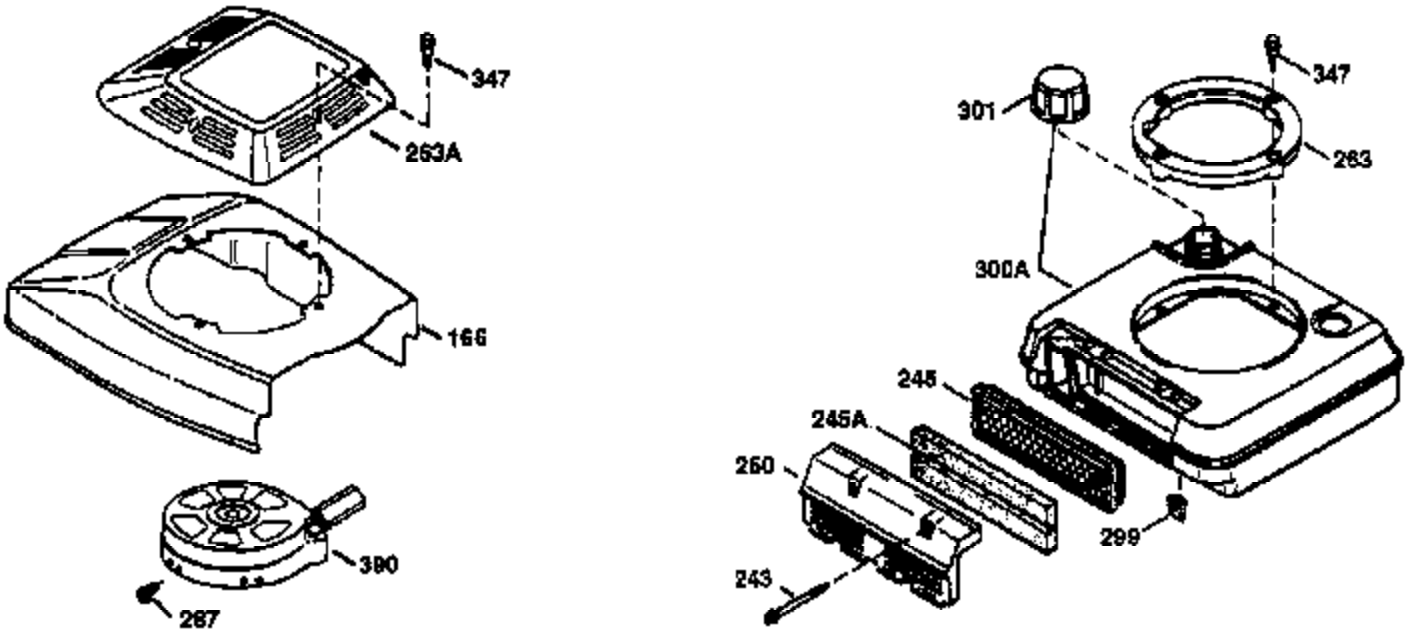

ILLUSTRATION SHOWS TYPICAL PARTS ONLY. ORDER BY PART NUMBER. PARTS NOT LISTED ARE SUPPLIED BY OEM.

VIEW 2 OF 3

Ref #	Part Number	Qty	Description
19	35998	1	Extension Spring
69	35261	1	* Mounting Flange Gasket
70	34311D	1	Mounting Flange (Incl. 72 thru 83)
72	36083	1	Oil Drain Plug
75	27897	1	Oil Seal
86	650488	6	Screw, 1/4-20 x 1-1/4"
182	6201	2	Screw, 1/4-28 x 7/8"
185	31384A	1	Intake Pipe (Incl. 224)
186	36255	1	Governor Link
223	650451	2	Screw, 1/4-20 x 1"
238	650806	2	Screw, 10-32 x 5/8"
239	34338	1	* Air Cleaner Gasket
245	34340	1	Air Cleaner Filter
250	34341B	1	Air Cleaner Cover
263	36240	1	Trim Ring
287	650926	2	Screw, 8-32 x 21/64"
300	35586	1	Fuel Tank (Incl. 292 & 301)
301	35355	1	Fuel Cap
390	590694	1	Rewind Starter (NOTE: This engine could have been built with 590686 starter. Refer to the design of the air intake louvers for part identification. Individual starter parts do not interchange.)