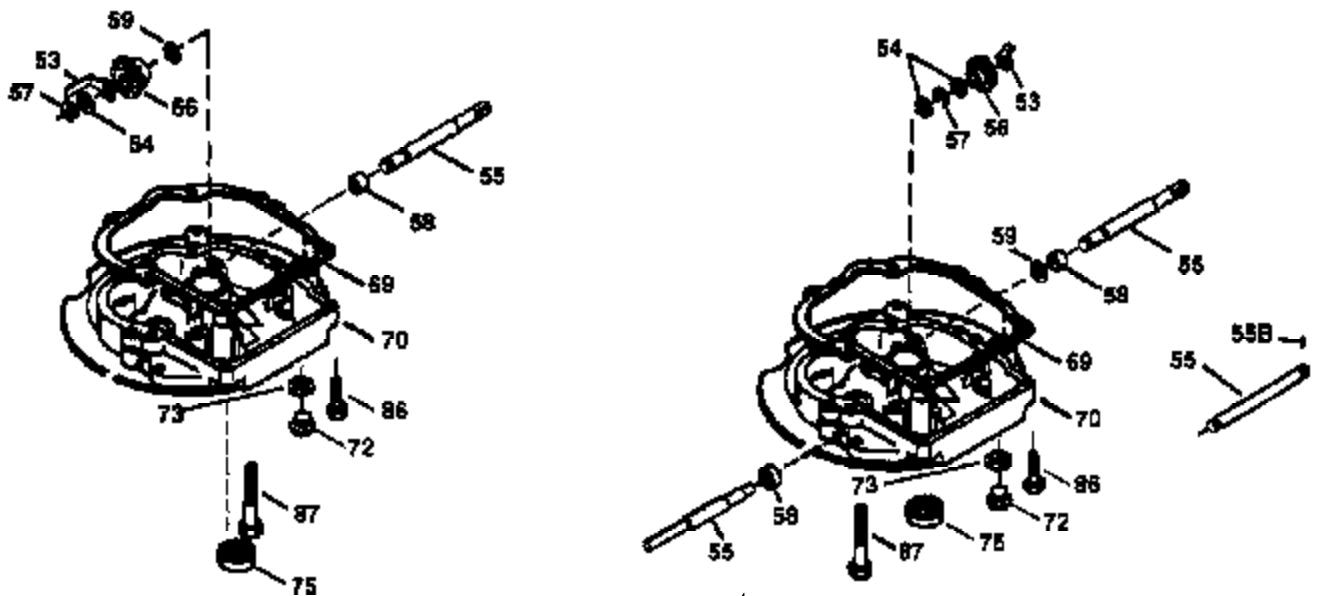

ILLUSTRATION SHOWS TYPICAL PARTS ONLY. ORDER BY PART NUMBER. PARTS NOT LISTED ARE SUPPLIED BY OEM.

VIEW 2 OF 3

Ref #	Part Number	Qty	Description
19	35998	1	Extension Spring
69	35261	1	* Mounting Flange Gasket
70	34311D	1	Mounting Flange (Incl. 72 thru 83)
72	36083	1	Oil Drain Plug
75	27897	1	Oil Seal
86	650488	6	Screw, 1/4-20 x 1-1/4"
182	6201	2	Screw, 1/4-28 x 7/8"
185	31384A	1	Intake Pipe (Incl. 224)
186	36255	1	Governor Link
223	650451	2	Screw, 1/4-20 x 1"
238	650806	2	Screw, 10-32 x 5/8"
239	34338	1	* Air Cleaner Gasket
245	34340	1	Air Cleaner Filter
250	34341B	1	Air Cleaner Cover
263	36240	1	Trim Ring
287	650926	2	Screw, 8-32 x 21/64"
300	35586	1	Fuel Tank (Incl. 292 & 301)
301	35355	1	Fuel Cap
390	590694	1	Rewind Starter (NOTE: This engine could have been built with 590686 starter. Refer to the design of the air intake louvers for part identification. Individual starter parts do not interchange.)