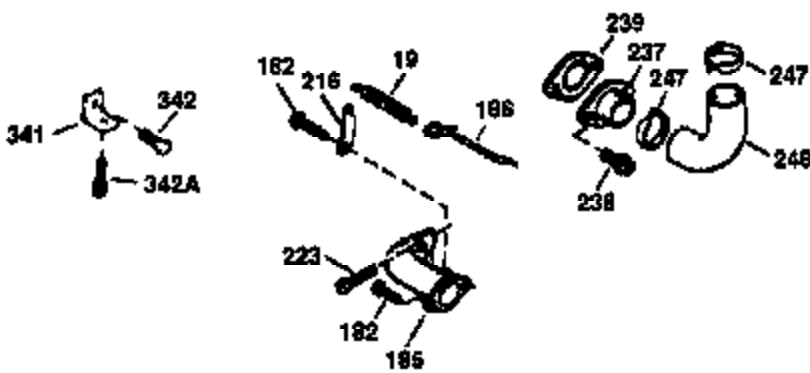

ILLUSTRATION SHOWS TYPICAL PARTS ONLY. ORDER BY PART NUMBER. PARTS NOT LISTED ARE SUPPLIED BY OEM.

VIEW 2 OF 3

Ref #	Part Number	Qty	Description
19	35998	1	Extension Spring
69	35261	1	* Mounting Flange Gasket
70	34311D	1	Mounting Flange (Incl. 72 thru 83)
72	36083	1	Oil Drain Plug
75	27897	1	Oil Seal
86	650488	6	Screw, 1/4-20 x 1-1/4"
182	6201	2	Screw, 1/4-28 x 7/8"
185	31384A	1	Intake Pipe (Incl. 224)
186	36255	1	Governor Link
223	650451	2	Screw, 1/4-20 x 1"
238	650806	2	Screw, 10-32 x 5/8"
239	34338	1	* Air Cleaner Gasket
245	34340	1	Air Cleaner Filter
250	34341B	1	Air Cleaner Cover
263	36240	1	Trim Ring
287	650926	2	Screw, 8-32 x 21/64"
300	35586	1	Fuel Tank (Incl. 292 & 301)
301	35355	1	Fuel Cap
390	590694	1	Rewind Starter (NOTE: This engine could have been built with 590686 starter. Refer to the design of the air intake louvers for part identification. Individual starter parts do not interchange.)