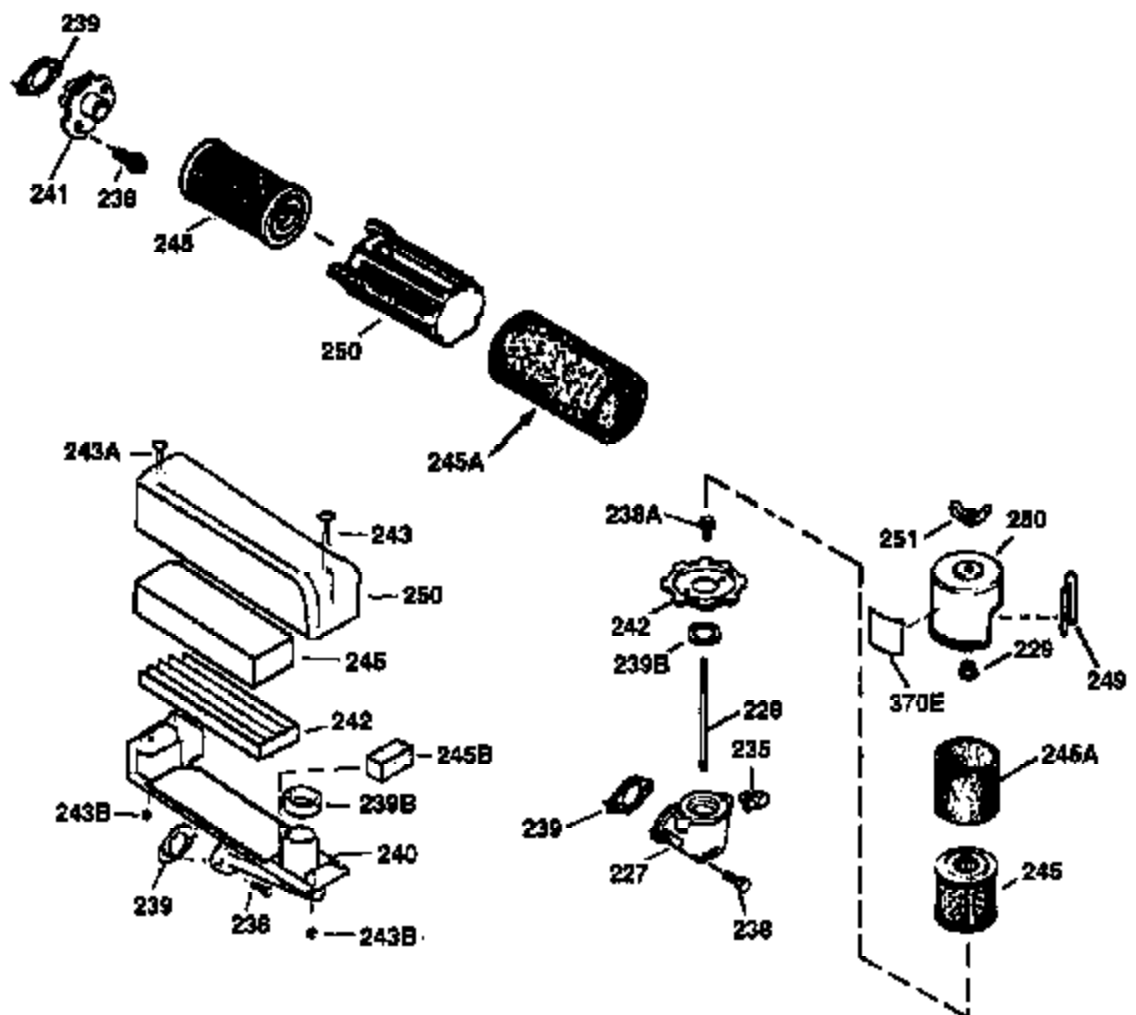

ILLUSTRATION SHOWS TYPICAL PARTS ONLY. ORDER BY PART NUMBER. PARTS NOT LISTED ARE SUPPLIED BY OEM.

VIEW 3 OF 3

Ref #	Part Number	Qty	Description
90	611112	1	Flywheel
238	650806	2	Screw, 10-32 x 5/8"
239	34338	1	* Air Cleaner Gasket
240	34858	1	Air Cleaner Body
245	34340	1	Air Cleaner Filter
250	34341B	1	Air Cleaner Cover
275	36473	1	Muffler (Incl. 277)
277	650988	2	Screw, 1/4-20 x 2-5/16"