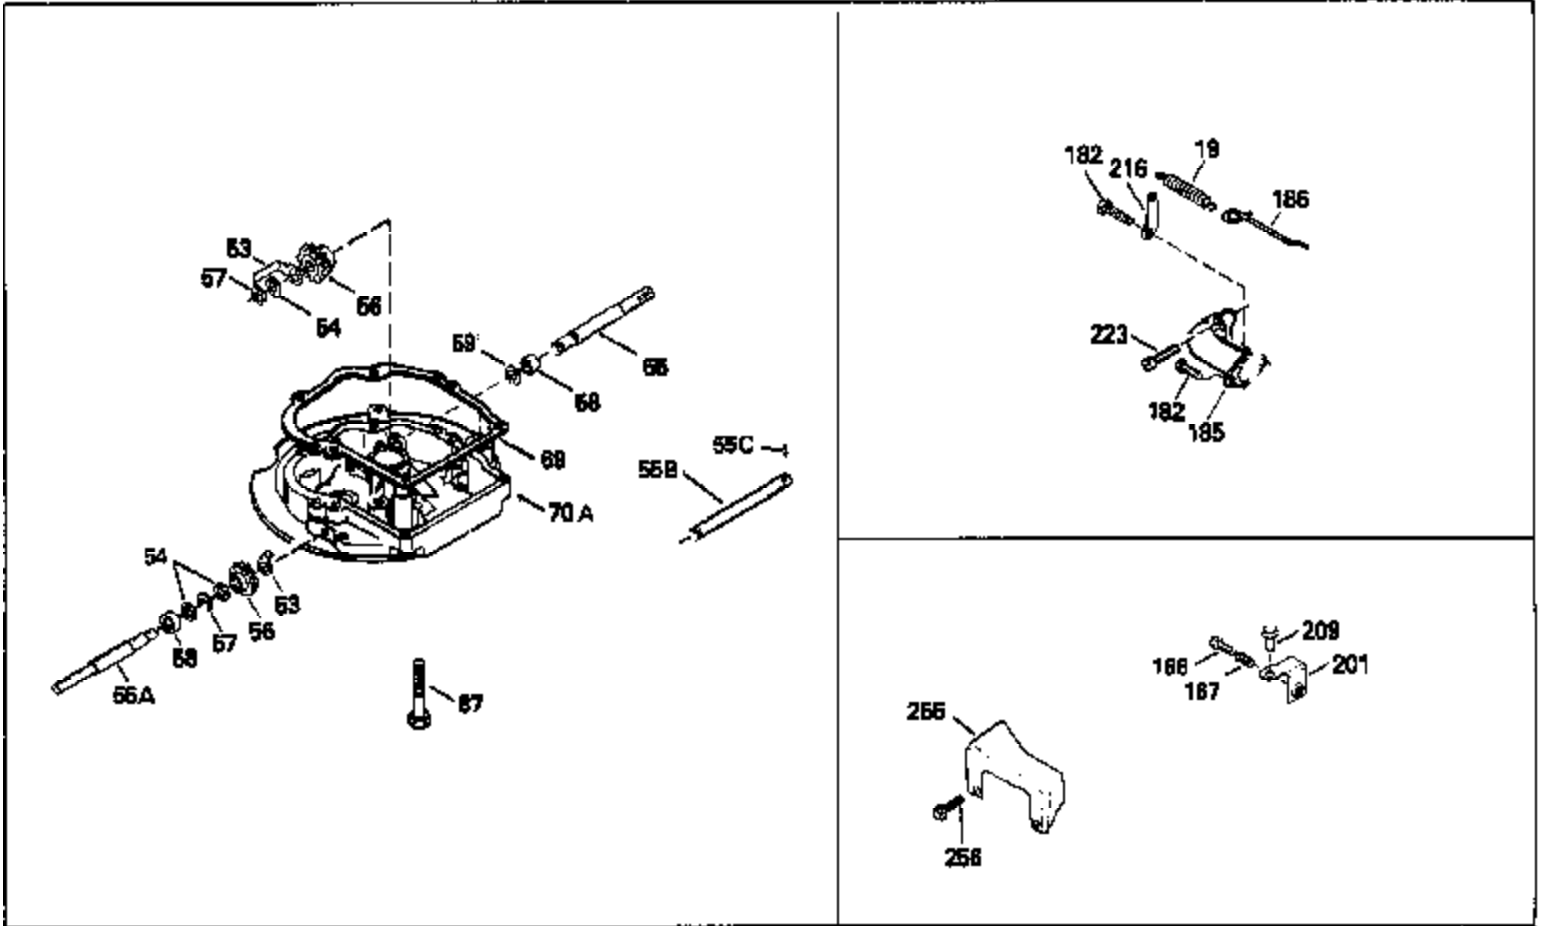

Ref #	Part Number	Qty	Description
12B	34695	1	Breather Tube Elbow
19	31361	1	Extension Spring
69	35261	1	* Mounting Flange Gasket
182	6201	2	Screw, 1/4-28 x 7/8"
185	31384A	1	Intake Pipe (Incl. 224)
186	32653	1	Governor Link Spring
216	33086	1	R.P.M. Adjusting Lever
223	650451	2	Screw, 1/4-20 x 1"
238	650932	2	Screw, 10-32 x 49/64"
241	35797	1	Air Cleaner Collar
245	35066	1	Air Cleaner Filter
250	35065	1	Air Cleaner Cover