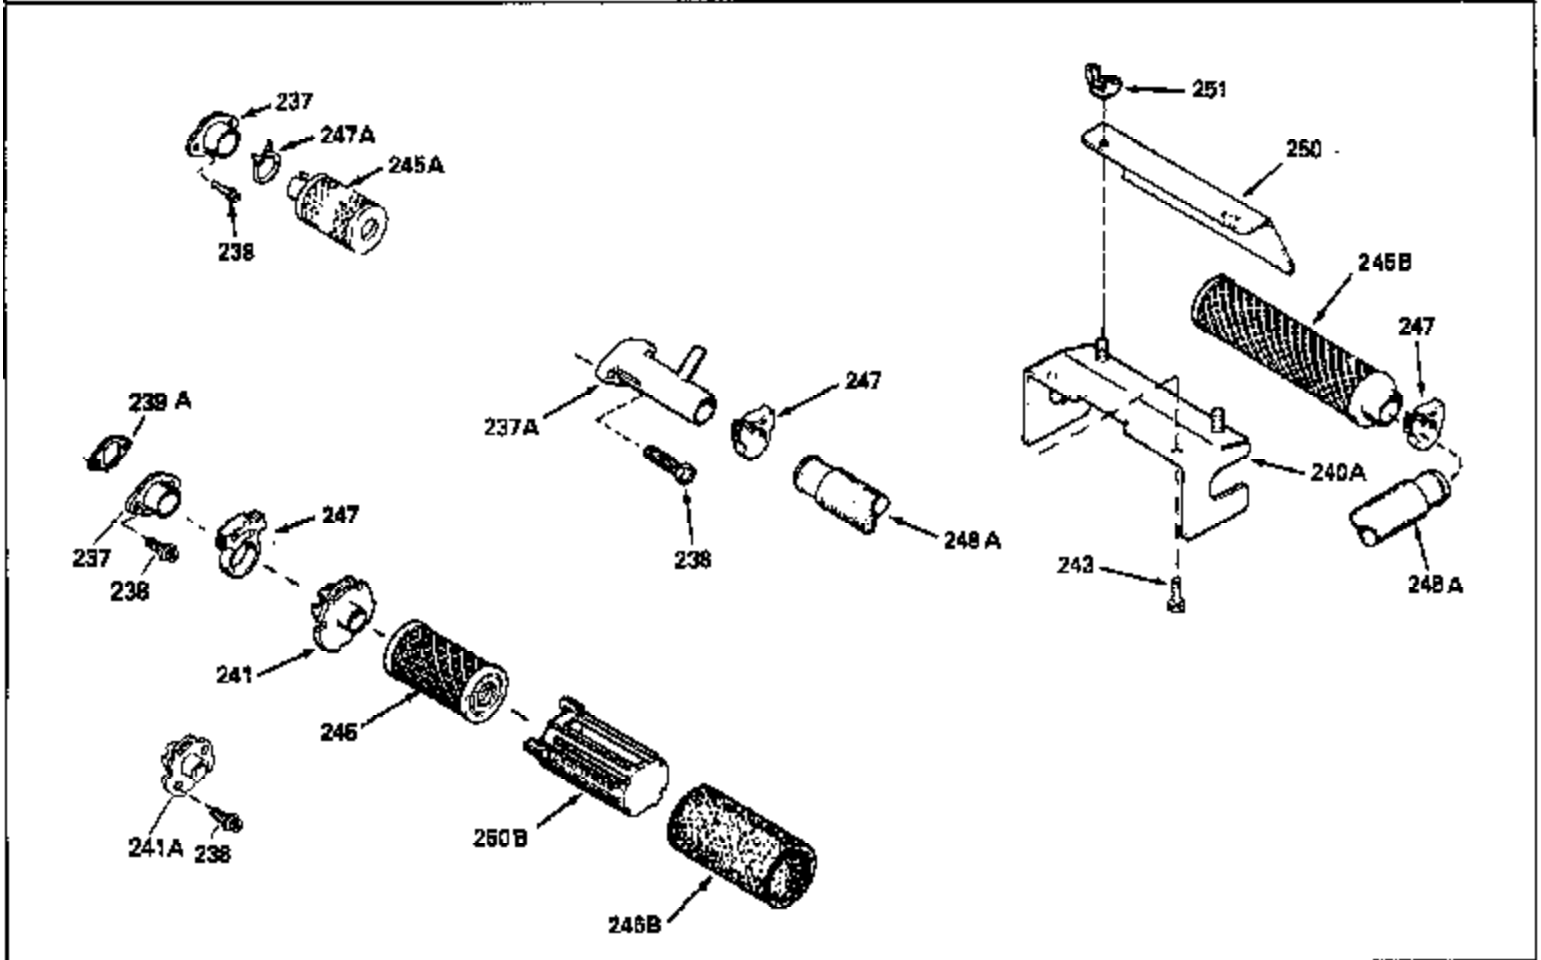

Ref #	Part Number	Qty	Description
12B	34695	1	Breather Tube Elbow
19	31361	1	Extension Spring
69	35261	1	* Mounting Flange Gasket
182	6201	2	Screw, 1/4-28 x 7/8"
185	31384A	1	Intake Pipe (Incl. 224)
186	32653	1	Governor Link Spring
216	33086	1	R.P.M. Adjusting Lever
223	650451	2	Screw, 1/4-20 x 1"
238	650932	2	Screw, 10-32 x 49/64"
241	35797	1	Air Cleaner Collar
245	35066	1	Air Cleaner Filter
250	35065	1	Air Cleaner Cover