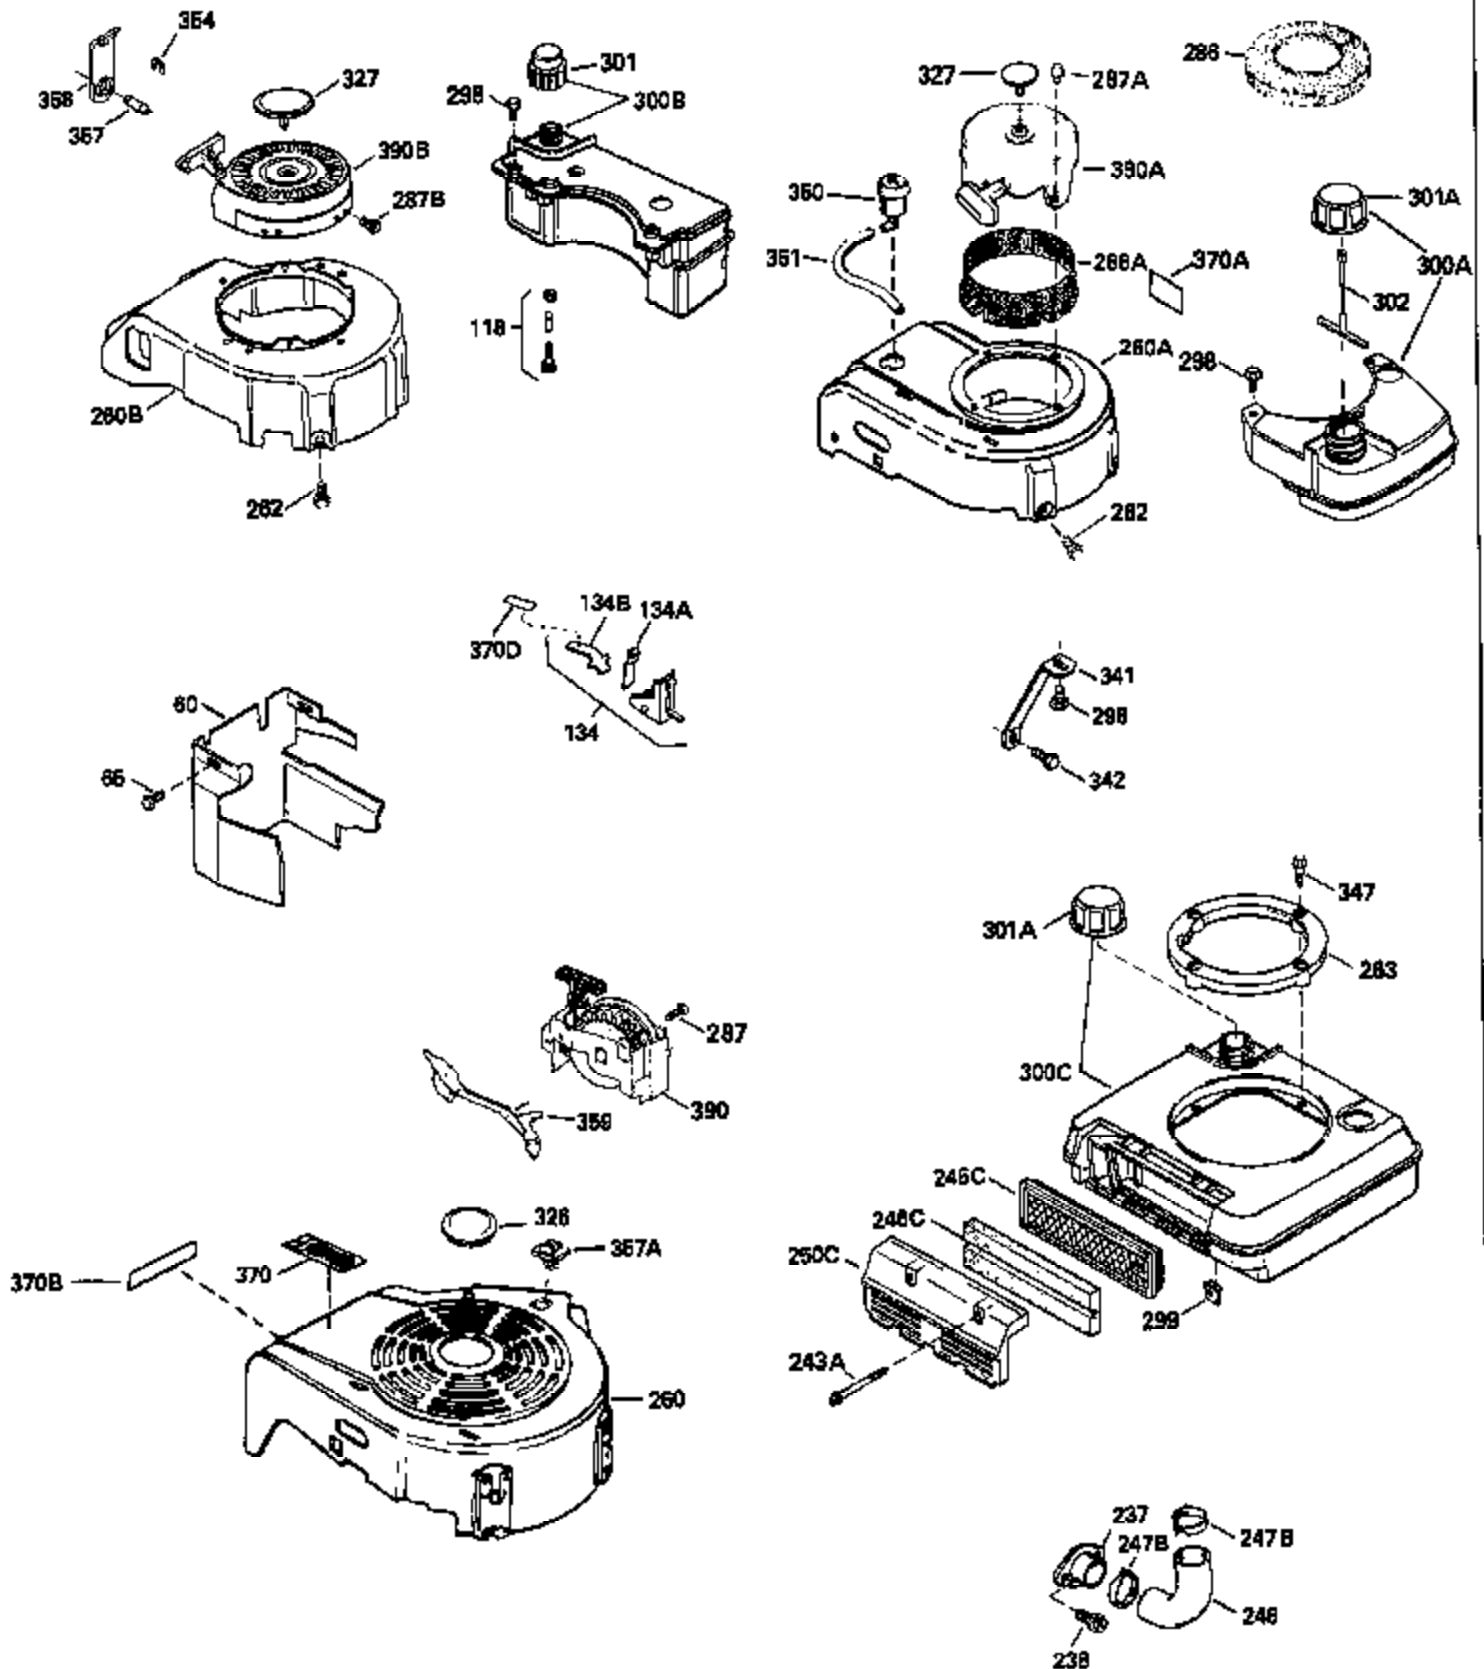

ILLUSTRATION SHOWS TYPICAL PARTS ONLY. ORDER BY PART NUMBER. PARTS NOT LISTED ARE SUPPLIED BY OEM.

Engine Parts List #2

Ref #	Part Number	Qty	Description
12B	34695	1	Breather Tube Elbow
238	650932	2	Screw, 10-32 x 49/64"
260	35478	1	Blower Housing
262	650831	2	Screw, 1/4-20 x 1/2"
287	650926	2	Screw, 8-32 x 21/64"
301	35355	1	Fuel Cap
327	35392	1	Starter Plug
354	35025	1	Staple
357	34985	1	Starter Rope Retainer
370A	36260	1	Primer Decal
370	36261	1	Instruction Decal
390	590694	1	Rewind Starter (NOTE: This engine could have been built with 590686 starter. Refer to the design of the air intake louvers for part identification. Individual starter parts do not interchange.)