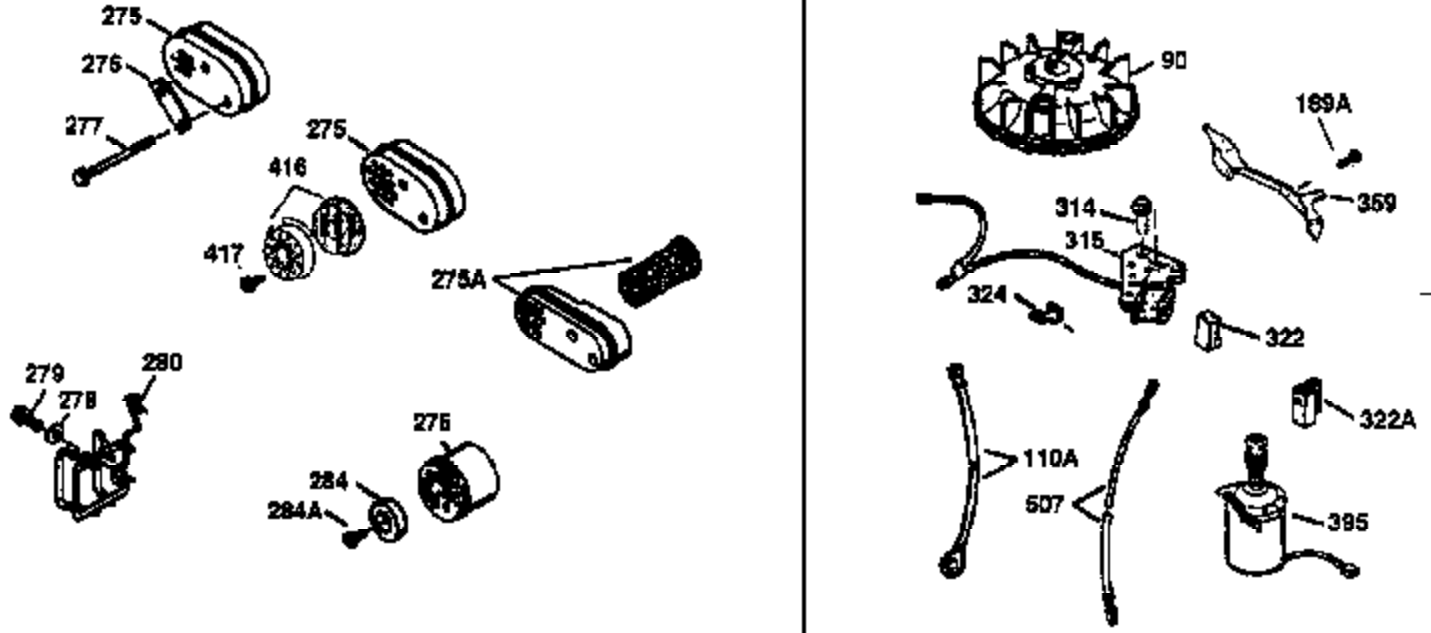

ILLUSTRATION SHOWS TYPICAL PARTS ONLY. ORDER BY PART NUMBER. PARTS NOT LISTED ARE SUPPLIED BY OEM.

VIEW 3 OF 3

Ref #	Part Number	Qty	Description
90	611112	1	Flywheel
238	650932	2	Screw, 10-32 x 49/64"
239	34338	1	* Air Cleaner Gasket
241	35797	1	Air Cleaner Collar
245	35066	1	Air Cleaner Filter
250	35065	1	Air Cleaner Cover
275	36473	1	Muffler (Incl. 277)
277	650988	2	Screw, 1/4-20 x 2-5/16"
416	36085	1	Spark Arrestor Kit (Incl. 417)(Optional)
417	650760	1	Screw, 8-32 x 3/8" (Optional)