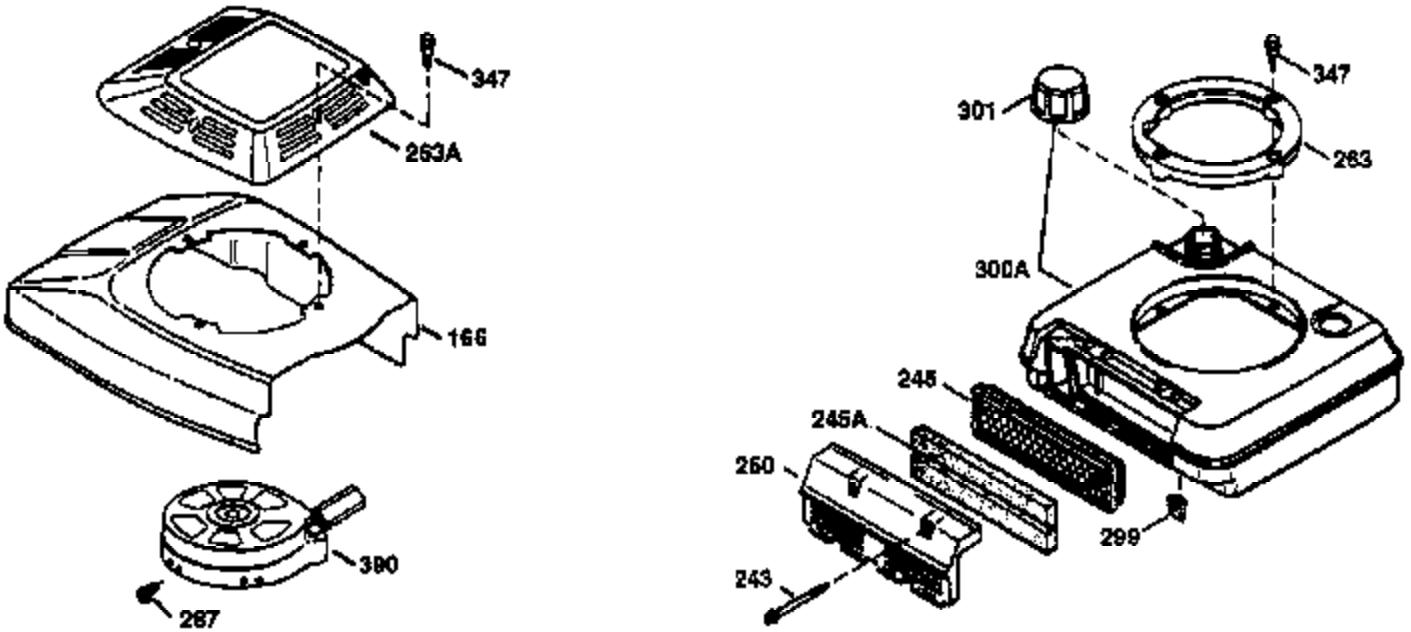

ILLUSTRATION SHOWS TYPICAL PARTS ONLY. ORDER BY PART NUMBER. PARTS NOT LISTED ARE SUPPLIED BY OEM.

VIEW 2 OF 3

Ref #	Part Number	Qty	Description
19	31361	1	Extension Spring
69	35261	1	* Mounting Flange Gasket
70	34311D	1	Mounting Flange (Incl. 72 thru 83)
72	36083	1	Oil Drain Plug
75	27897	1	Oil Seal
86	650488	6	Screw, 1/4-20 x 1-1/4"
182	6201	2	Screw, 1/4-28 x 7/8"
185	31384A	1	Intake Pipe (Incl. 224)
186	34358	1	Governor Link
223	650451	2	Screw, 1/4-20 x 1"
238	650932	2	Screw, 10-32 x 49/64"
239	34338	1	* Air Cleaner Gasket
245	35066	1	Air Cleaner Filter
250	35065	1	Air Cleaner Cover
287	650926	2	Screw, 8-32 x 21/64"
298	28763	3	Screw, 10-32 x 35/64"
300	34369A	1	Fuel Tank (Incl. 292 & 301)
301	35355	1	Fuel Cap
390	590694	1	Rewind Starter (NOTE: This engine could have been built with 590686 starter. Refer to the design of the air intake louvers for part identification. Individual starter parts do not interchange.)