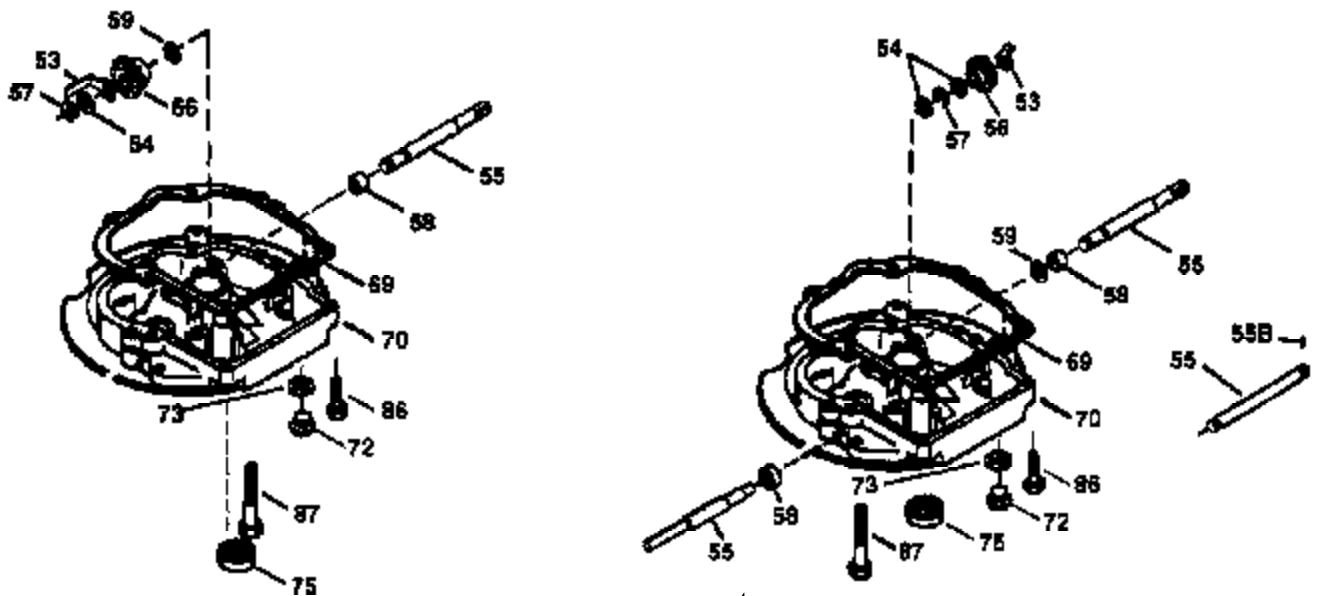

ILLUSTRATION SHOWS TYPICAL PARTS ONLY. ORDER BY PART NUMBER. PARTS NOT LISTED ARE SUPPLIED BY OEM.

VIEW 2 OF 3

Ref #	Part Number	Qty	Description
19	31361	1	Extension Spring
69	35261	1	* Mounting Flange Gasket
70	34311D	1	Mounting Flange (Incl. 72 thru 83)
72	36083	1	Oil Drain Plug
75	27897	1	Oil Seal
86	650488	6	Screw, 1/4-20 x 1-1/4"
182	6201	2	Screw, 1/4-28 x 7/8"
185	31384A	1	Intake Pipe (Incl. 224)
186	34358	1	Governor Link
223	650451	2	Screw, 1/4-20 x 1"
238	650932	2	Screw, 10-32 x 49/64"
239	34338	1	* Air Cleaner Gasket
245	35066	1	Air Cleaner Filter
250	35065	1	Air Cleaner Cover
287	650926	2	Screw, 8-32 x 21/64"
298	28763	3	Screw, 10-32 x 35/64"
300	34369A	1	Fuel Tank (Incl. 292 & 301)
301	35355	1	Fuel Cap
390	590694	1	Rewind Starter (NOTE: This engine could have been built with 590686 starter. Refer to the design of the air intake louvers for part identification. Individual starter parts do not interchange.)