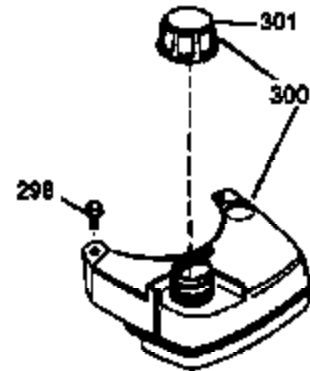

ILLUSTRATION SHOWS TYPICAL PARTS ONLY. ORDER BY PART NUMBER. PARTS NOT LISTED ARE SUPPLIED BY OEM.

VIEW 2 OF 3

Ref #	Part Number	Qty	Description
19	31386	1	Extension Spring
69	35261	1	* Mounting Flange Gasket
70	34311D	1	Mounting Flange (Incl. 72 thru 83)
72	36083	1	Oil Drain Plug
75	27897	1	Oil Seal
86	650488	6	Screw, 1/4-20 x 1-1/4"
182	6201	2	Screw, 1/4-28 x 7/8"
185	31384A	1	Intake Pipe (Incl. 224)
186	34337	1	Governor Link
223	650451	2	Screw, 1/4-20 x 1"
238	650806	2	Screw, 10-32 x 5/8"
239	34338	1	* Air Cleaner Gasket
245	34340	1	Air Cleaner Filter
250	34341B	1	Air Cleaner Cover
287	650926	2	Screw, 8-32 x 21/64"
300	35586	1	Fuel Tank (Incl. 292 & 301)
301	35355	1	Fuel Cap
390	590688	1	Rewind Starter