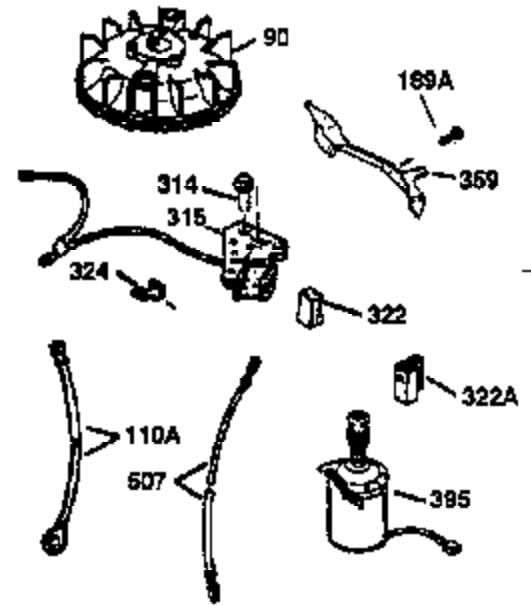

ILLUSTRATION SHOWS TYPICAL PARTS ONLY. ORDER BY PART NUMBER. PARTS NOT LISTED ARE SUPPLIED BY OEM.

VIEW 3 OF 3

Ref #	Part Number	Qty	Description
90	611123	1	Flywheel
238	650806	2	Screw, 10-32 x 5/8"
239	34338	1	* Air Cleaner Gasket
240	34858	1	Air Cleaner Body
245	34340	1	Air Cleaner Filter
250	34341B	1	Air Cleaner Cover
275	35125	1	Muffler (Incl. 277)
276	33753	1	Locking Plate
277	650795	2	Screw, 1/4-20 x 2-1/4"