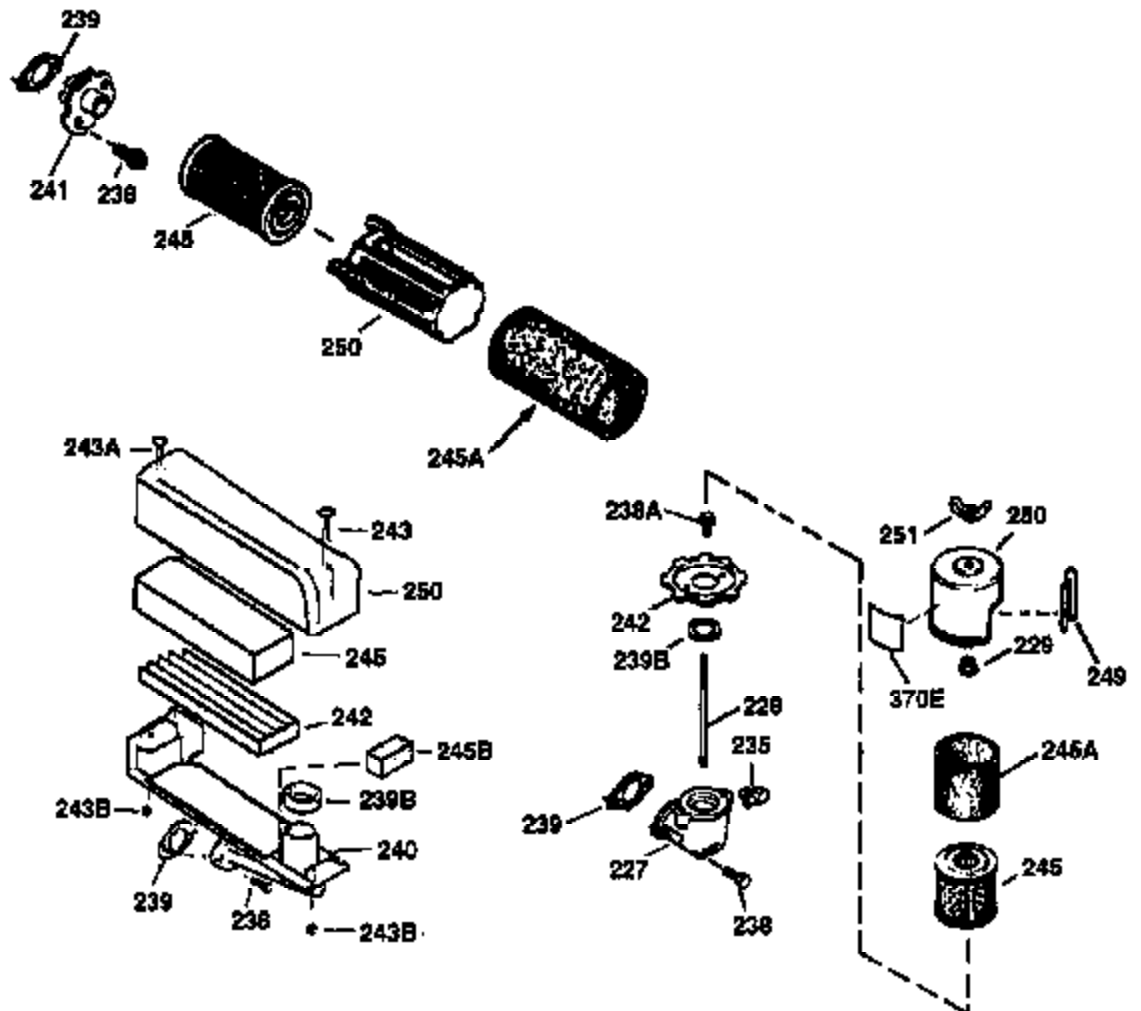

ILLUSTRATION SHOWS TYPICAL PARTS ONLY. ORDER BY PART NUMBER. PARTS NOT LISTED ARE SUPPLIED BY OEM.

VIEW 3 OF 3

Ref #	Part Number	Qty	Description
90	611123	1	Flywheel
238	650806	2	Screw, 10-32 x 5/8"
239	34338	1	* Air Cleaner Gasket
240	34858	1	Air Cleaner Body
245	34340	1	Air Cleaner Filter
250	34341B	1	Air Cleaner Cover
275	35125	1	Muffler (Incl. 277)
276	33753	1	Locking Plate
277	650795	2	Screw, 1/4-20 x 2-1/4"