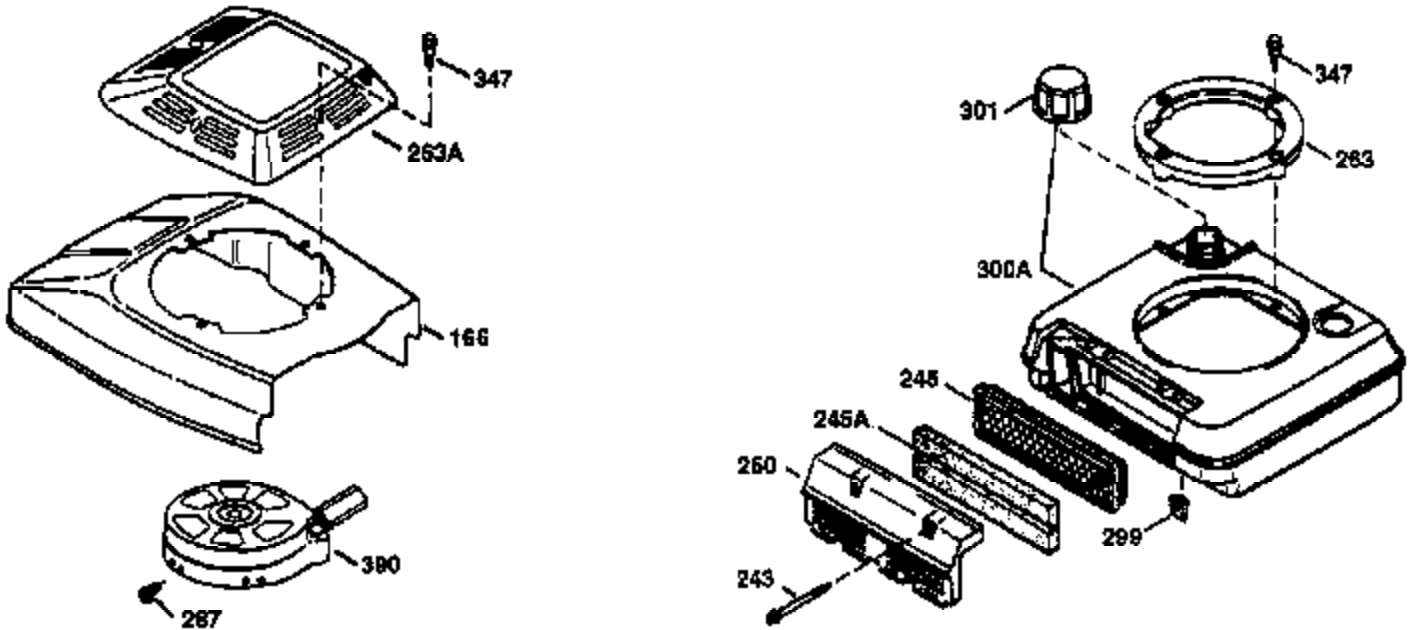

ILLUSTRATION SHOWS TYPICAL PARTS ONLY. ORDER BY PART NUMBER. PARTS NOT LISTED ARE SUPPLIED BY OEM.

VIEW 2 OF 3

Ref #	Part Number	Qty	Description
19	31386	1	Extension Spring
69	35261	1	* Mounting Flange Gasket
70	34311D	1	Mounting Flange (Incl. 72 thru 83)
72	36083	1	Oil Drain Plug
75	27897	1	Oil Seal
86	650488	6	Screw, 1/4-20 x 1-1/4"
182	6201	2	Screw, 1/4-28 x 7/8"
185	31384A	1	Intake Pipe (Incl. 224)
186	34337	1	Governor Link
223	650451	2	Screw, 1/4-20 x 1"
238	650806	2	Screw, 10-32 x 5/8"
239	34338	1	* Air Cleaner Gasket
245	34340	1	Air Cleaner Filter
250	34341B	1	Air Cleaner Cover
287	650926	2	Screw, 8-32 x 21/64"
300	35586	1	Fuel Tank (Incl. 292 & 301)
301	35355	1	Fuel Cap
390	590688	1	Rewind Starter