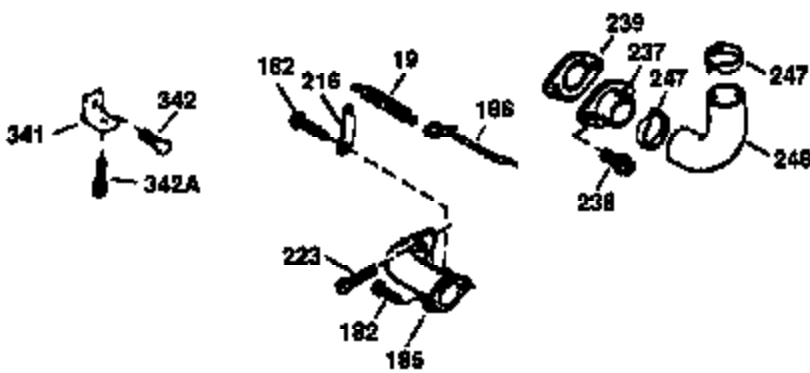

ILLUSTRATION SHOWS TYPICAL PARTS ONLY. ORDER BY PART NUMBER. PARTS NOT LISTED ARE SUPPLIED BY OEM.

VIEW 2 OF 3

Ref #	Part Number	Qty	Description
19	31386	1	Extension Spring
69	35261	1	* Mounting Flange Gasket
70	34311D	1	Mounting Flange (Incl. 72 thru 83)
72	36083	1	Oil Drain Plug
75	27897	1	Oil Seal
86	650488	6	Screw, 1/4-20 x 1-1/4"
182	6201	2	Screw, 1/4-28 x 7/8"
185	31384A	1	Intake Pipe (Incl. 224)
186	34337	1	Governor Link
223	650451	2	Screw, 1/4-20 x 1"
238	650806	2	Screw, 10-32 x 5/8"
239	34338	1	* Air Cleaner Gasket
245	34340	1	Air Cleaner Filter
250	34341B	1	Air Cleaner Cover
287	650926	2	Screw, 8-32 x 21/64"
300	35586	1	Fuel Tank (Incl. 292 & 301)
301	35355	1	Fuel Cap
390	590688	1	Rewind Starter