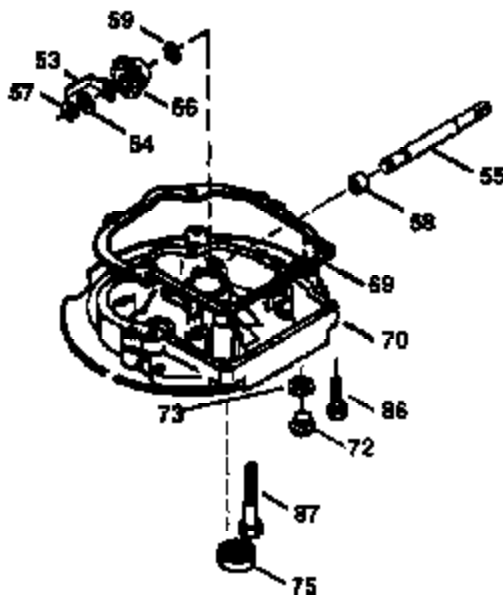

ILLUSTRATION SHOWS TYPICAL PARTS ONLY. ORDER BY PART NUMBER. PARTS NOT LISTED ARE SUPPLIED BY OEM.

VIEW 2 OF 3

Ref #	Part Number	Qty	Description
19	31386	1	Extension Spring
69	35261	1	* Mounting Flange Gasket
70	34311D	1	Mounting Flange (Incl. 72 thru 83)
72	36083	1	Oil Drain Plug
75	27897	1	Oil Seal
86	650488	6	Screw, 1/4-20 x 1-1/4"
182	6201	2	Screw, 1/4-28 x 7/8"
185	31384A	1	Intake Pipe (Incl. 224)
186	34337	1	Governor Link
223	650451	2	Screw, 1/4-20 x 1"
238	650806	2	Screw, 10-32 x 5/8"
239	34338	1	* Air Cleaner Gasket
245	34340	1	Air Cleaner Filter
250	34341B	1	Air Cleaner Cover
287	650926	2	Screw, 8-32 x 21/64"
300	35586	1	Fuel Tank (Incl. 292 & 301)
301	35355	1	Fuel Cap
390	590688	1	Rewind Starter