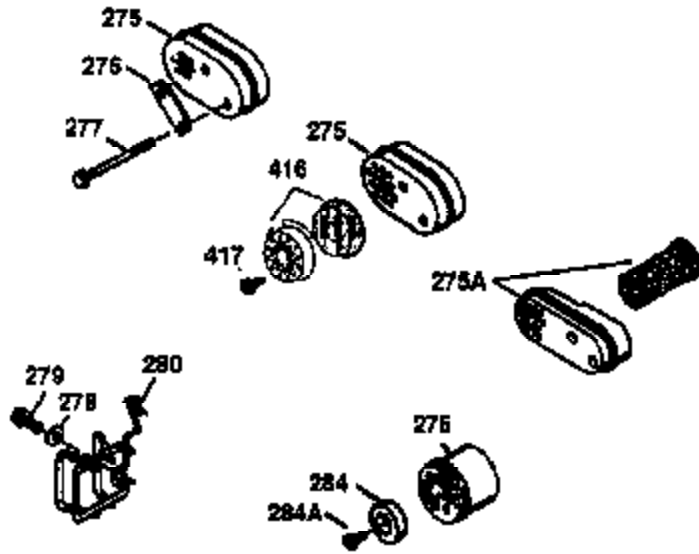

ILLUSTRATION SHOWS TYPICAL PARTS ONLY. ORDER BY PART NUMBER. PARTS NOT LISTED ARE SUPPLIED BY OEM.

VIEW 3 OF 3

Ref #	Part Number	Qty	Description
90	611123	1	Flywheel
238	650806	2	Screw, 10-32 x 5/8"
239	34338	1	* Air Cleaner Gasket
240	34858	1	Air Cleaner Body
245	34340	1	Air Cleaner Filter
250	34341B	1	Air Cleaner Cover
275	35125	1	Muffler (Incl. 277)
276	33753	1	Locking Plate
277	650795	2	Screw, 1/4-20 x 2-1/4"