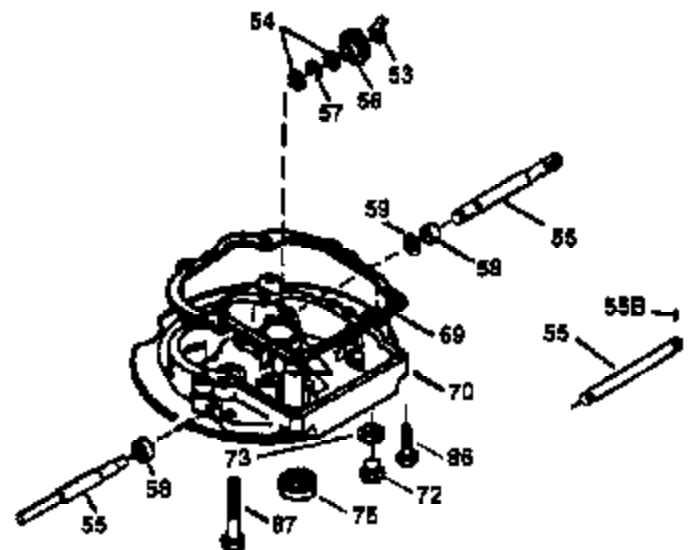

ILLUSTRATION SHOWS TYPICAL PARTS ONLY. ORDER BY PART NUMBER. PARTS NOT LISTED ARE SUPPLIED BY OEM.

VIEW 2 OF 3

Ref #	Part Number	Qty	Description
19	31386	1	Extension Spring
69	35261	1	* Mounting Flange Gasket
70	34311D	1	Mounting Flange (Incl. 72 thru 83)
72	36083	1	Oil Drain Plug
75	27897	1	Oil Seal
86	650488	6	Screw, 1/4-20 x 1-1/4"
182	6201	2	Screw, 1/4-28 x 7/8"
185	31384A	1	Intake Pipe (Incl. 224)
186	34337	1	Governor Link
223	650451	2	Screw, 1/4-20 x 1"
238	650806	2	Screw, 10-32 x 5/8"
239	34338	1	* Air Cleaner Gasket
245	34340	1	Air Cleaner Filter
250	34341B	1	Air Cleaner Cover
287	650926	2	Screw, 8-32 x 21/64"
300	35586	1	Fuel Tank (Incl. 292 & 301)
301	35355	1	Fuel Cap
390	590688	1	Rewind Starter