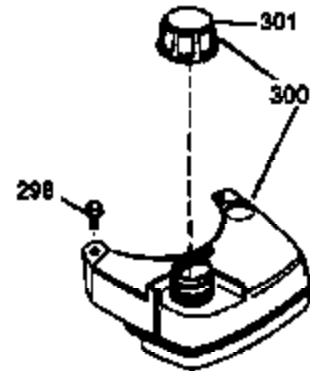

ILLUSTRATION SHOWS TYPICAL PARTS ONLY. ORDER BY PART NUMBER. PARTS NOT LISTED ARE SUPPLIED BY OEM.

VIEW 2 OF 3

Ref #	Part Number	Qty	Description
19	31361	1	Extension Spring
69	35261	1	* Mounting Flange Gasket
70	34311D	1	Mounting Flange (Incl. 72 thru 83)
72	36083	1	Oil Drain Plug
75	27897	1	Oil Seal
86	650488	6	Screw, 1/4-20 x 1-1/4"
182	6201	2	Screw, 1/4-28 x 7/8"
185	31384A	1	Intake Pipe (Incl. 224)
186	34358	1	Governor Link
223	650451	2	Screw, 1/4-20 x 1"
238	650932	2	Screw, 10-32 x 49/64"
239	34338	1	* Air Cleaner Gasket
245	35066	1	Air Cleaner Filter
250	35065	1	Air Cleaner Cover
287	650926	2	Screw, 8-32 x 21/64"
300	35586	1	Fuel Tank (Incl. 292 & 301)
301	35355	1	Fuel Cap
354	35025	1	Staple
390	590694	1	Rewind Starter (NOTE: This engine could have been built with 590686 starter. Refer to the design of the air intake louvers for part identification. Individual starter parts do not interchange.)