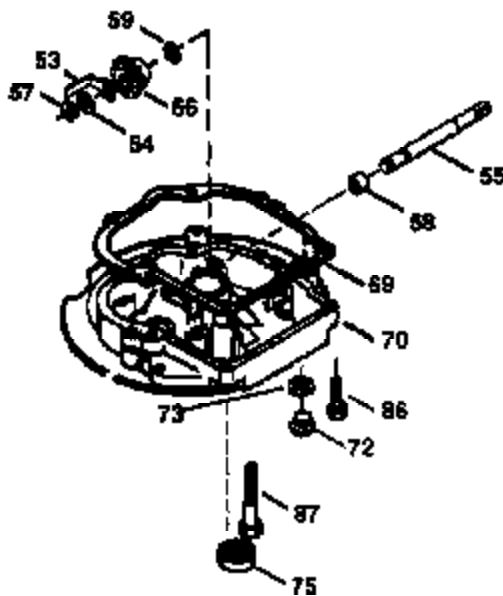

ILLUSTRATION SHOWS TYPICAL PARTS ONLY. ORDER BY PART NUMBER. PARTS NOT LISTED ARE SUPPLIED BY OEM.

VIEW 2 OF 3

Ref #	Part Number	Qty	Description
19	31361	1	Extension Spring
69	35261	1	* Mounting Flange Gasket
70	34311D	1	Mounting Flange (Incl. 72 thru 83)
72	36083	1	Oil Drain Plug
75	27897	1	Oil Seal
86	650488	6	Screw, 1/4-20 x 1-1/4"
182	6201	2	Screw, 1/4-28 x 7/8"
185	31384A	1	Intake Pipe (Incl. 224)
186	34358	1	Governor Link
223	650451	2	Screw, 1/4-20 x 1"
238	650932	2	Screw, 10-32 x 49/64"
239	34338	1	* Air Cleaner Gasket
245	35066	1	Air Cleaner Filter
250	35065	1	Air Cleaner Cover
287	650926	2	Screw, 8-32 x 21/64"
300	35586	1	Fuel Tank (Incl. 292 & 301)
301	35355	1	Fuel Cap
354	35025	1	Staple
390	590694	1	Rewind Starter (NOTE: This engine could have been built with 590686 starter. Refer to the design of the air intake louvers for part identification. Individual starter parts do not interchange.)