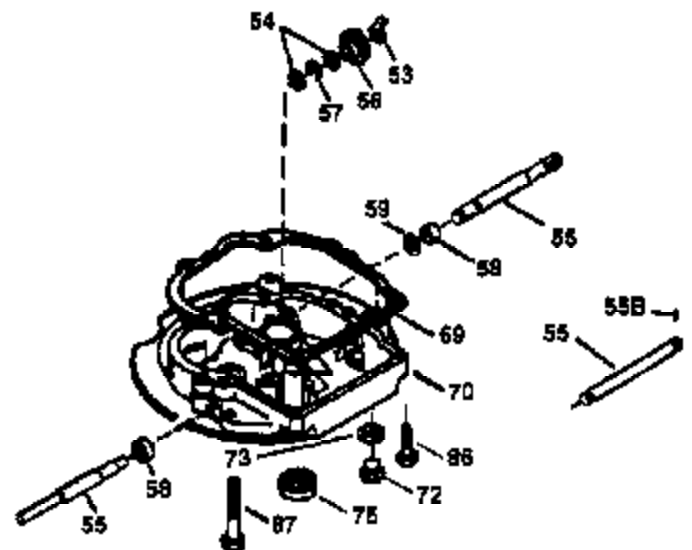

ILLUSTRATION SHOWS TYPICAL PARTS ONLY. ORDER BY PART NUMBER. PARTS NOT LISTED ARE SUPPLIED BY OEM.

VIEW 2 OF 3

Ref #	Part Number	Qty	Description
19	31361	1	Extension Spring
69	35261	1	* Mounting Flange Gasket
70	34311D	1	Mounting Flange (Incl. 72 thru 83)
72	36083	1	Oil Drain Plug
75	27897	1	Oil Seal
86	650488	6	Screw, 1/4-20 x 1-1/4"
182	6201	2	Screw, 1/4-28 x 7/8"
185	31384A	1	Intake Pipe (Incl. 224)
186	34358	1	Governor Link
223	650451	2	Screw, 1/4-20 x 1"
238	650932	2	Screw, 10-32 x 49/64"
239	34338	1	* Air Cleaner Gasket
245	35066	1	Air Cleaner Filter
250	35065	1	Air Cleaner Cover
287	650926	2	Screw, 8-32 x 21/64"
300	35586	1	Fuel Tank (Incl. 292 & 301)
301	35355	1	Fuel Cap
354	35025	1	Staple
390	590694	1	Rewind Starter (NOTE: This engine could have been built with 590686 starter. Refer to the design of the air intake louvers for part identification. Individual starter parts do not interchange.)