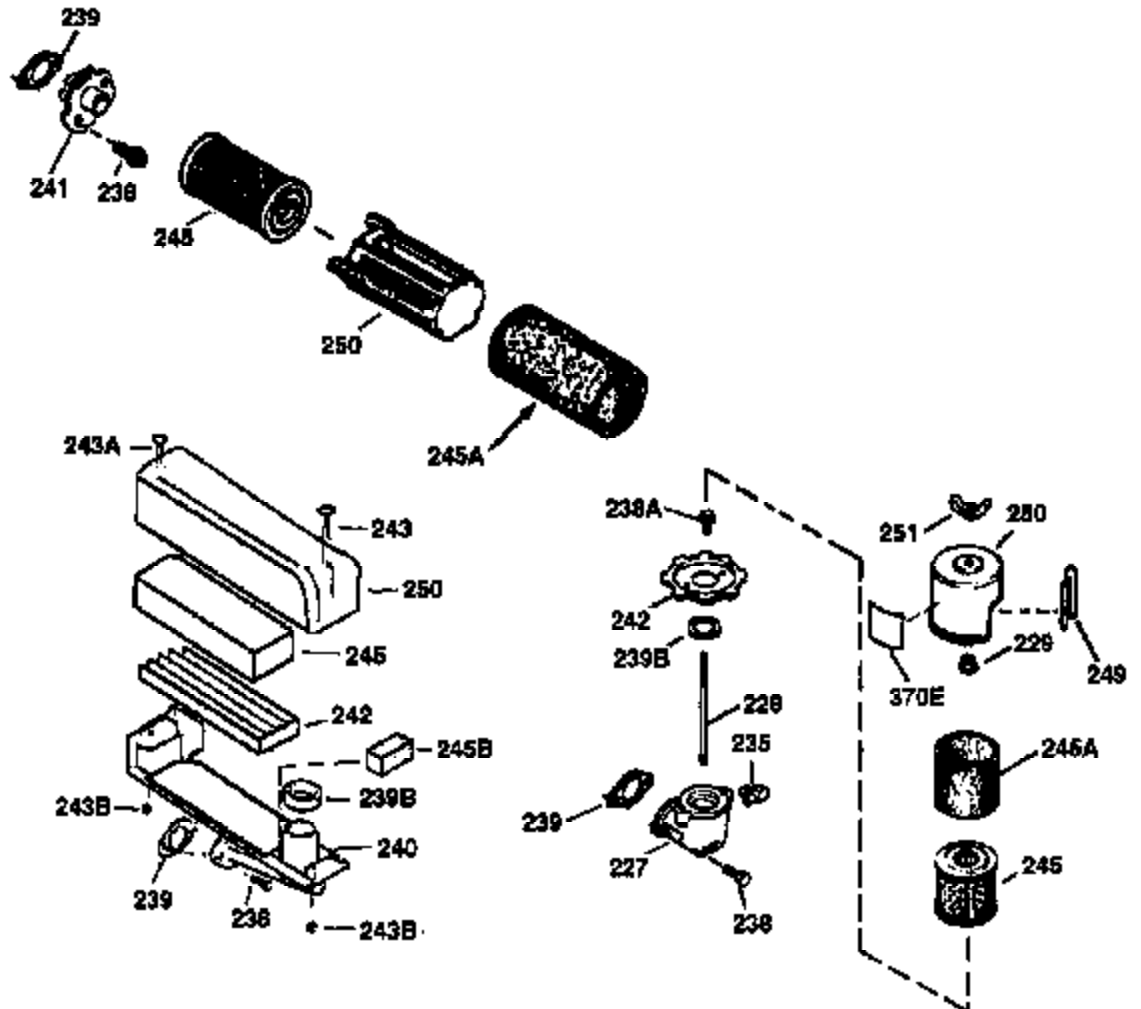

ILLUSTRATION SHOWS TYPICAL PARTS ONLY. ORDER BY PART NUMBER. PARTS NOT LISTED ARE SUPPLIED BY OEM.

VIEW 3 OF 3

Ref #	Part Number	Qty	Description
90	611112	1	Flywheel
238	650932	2	Screw, 10-32 x 49/64"
239	34338	1	* Air Cleaner Gasket
241	35797	1	Air Cleaner Collar
245	35066	1	Air Cleaner Filter
250	35065	1	Air Cleaner Cover
275	27181B	1	Muffler (Incl. 277)
277	650795	2	Screw, 1/4-20 x 2-1/4"
354	35025	1	Staple