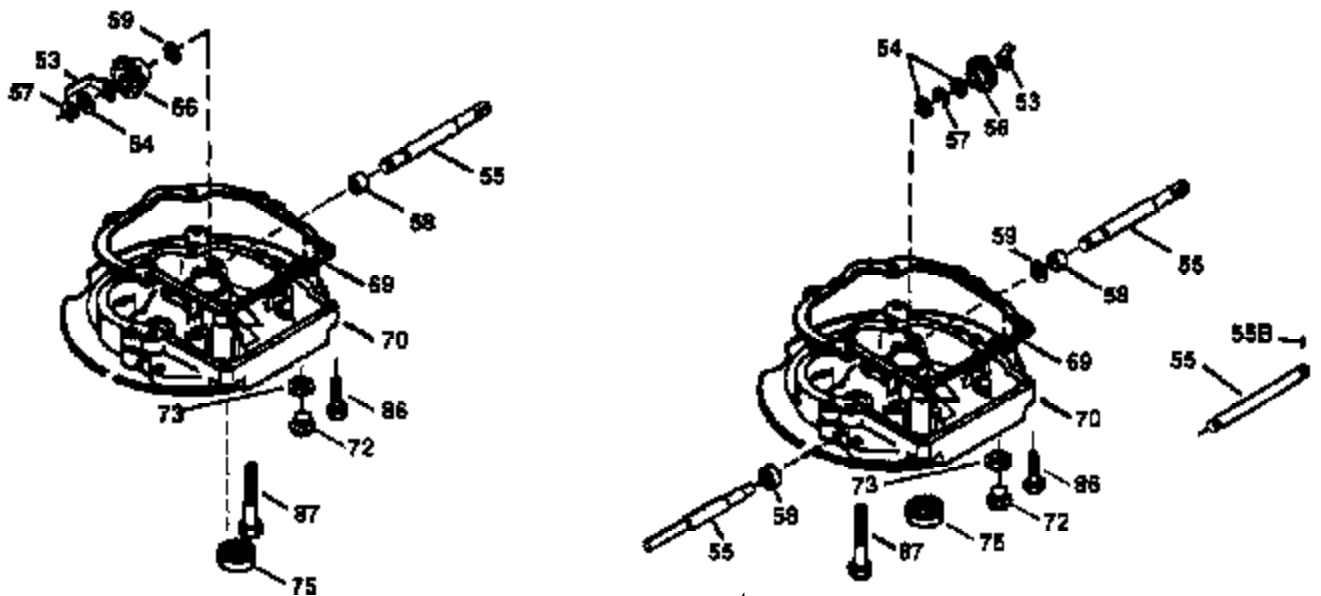

ILLUSTRATION SHOWS TYPICAL PARTS ONLY. ORDER BY PART NUMBER. PARTS NOT LISTED ARE SUPPLIED BY OEM.

VIEW 2 OF 3

Ref #	Part Number	Qty	Description
19	33578	1	Extension Spring
69	35261	1	* Mounting Flange Gasket
70	32612C	1	Mounting Flange (Incl. 72 thru 83)
72	30572	1	Oil Drain Plug (Incl. 73)
73	28833	1	Drain Plug Gasket
75	27897	1	Oil Seal
86	650488	6	Screw, 1/4-20 x 1-1/4"
182	6201	2	Screw, 1/4-28 x 7/8"
185	31384A	1	Intake Pipe (Incl. 224)
186	34358	1	Governor Link
223	650451	2	Screw, 1/4-20 x 1"
238	650806	2	Screw, 10-32 x 5/8"
239	34338	1	* Air Cleaner Gasket
245	34340	1	Air Cleaner Filter
250	34341B	1	Air Cleaner Cover
287	650926	2	Screw, 8-32 x 21/64"
300	32671	1	Fuel Tank (Incl. 292 & 301)
301	33032	1	Fuel Cap
341	35016	1	Fuel Tank Bracket
342	650735	1	Screw, 10-24 x 3/8"
342A	650665	1	Screw, 1/4-15 x 3/4"
370K	36695	1	Starter Decal
390	590732	1	Rewind Starter (NOTE: This engine could have been built with 590738 starter).