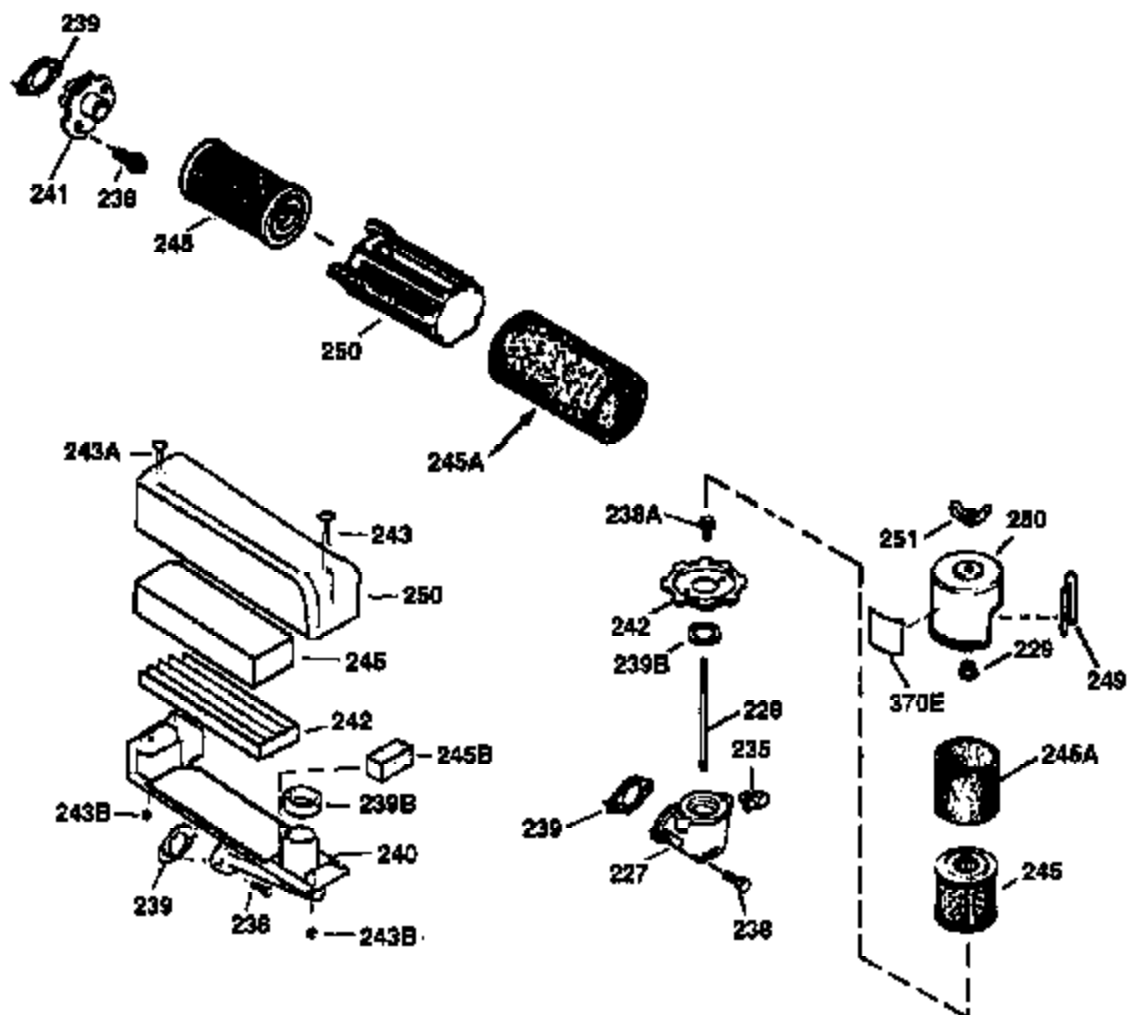

ILLUSTRATION SHOWS TYPICAL PARTS ONLY. ORDER BY PART NUMBER. PARTS NOT LISTED ARE SUPPLIED BY OEM.

VIEW 3 OF 3

Ref #	Part Number	Qty	Description
90	611213	1	Flywheel
238	650806	2	Screw, 10-32 x 5/8"
239	34338	1	* Air Cleaner Gasket
240	34858	1	Air Cleaner Body
245	34340	1	Air Cleaner Filter
250	34341B	1	Air Cleaner Cover
275	36473	1	Muffler (Incl. 277)
277	650988	2	Screw, 1/4-20 x 2-5/16"
370K	36695	1	Starter Decal
416	36085	1	Spark Arrestor Kit (Incl. 417)
417	650760	1	Screw, 8-32 x 3/8"