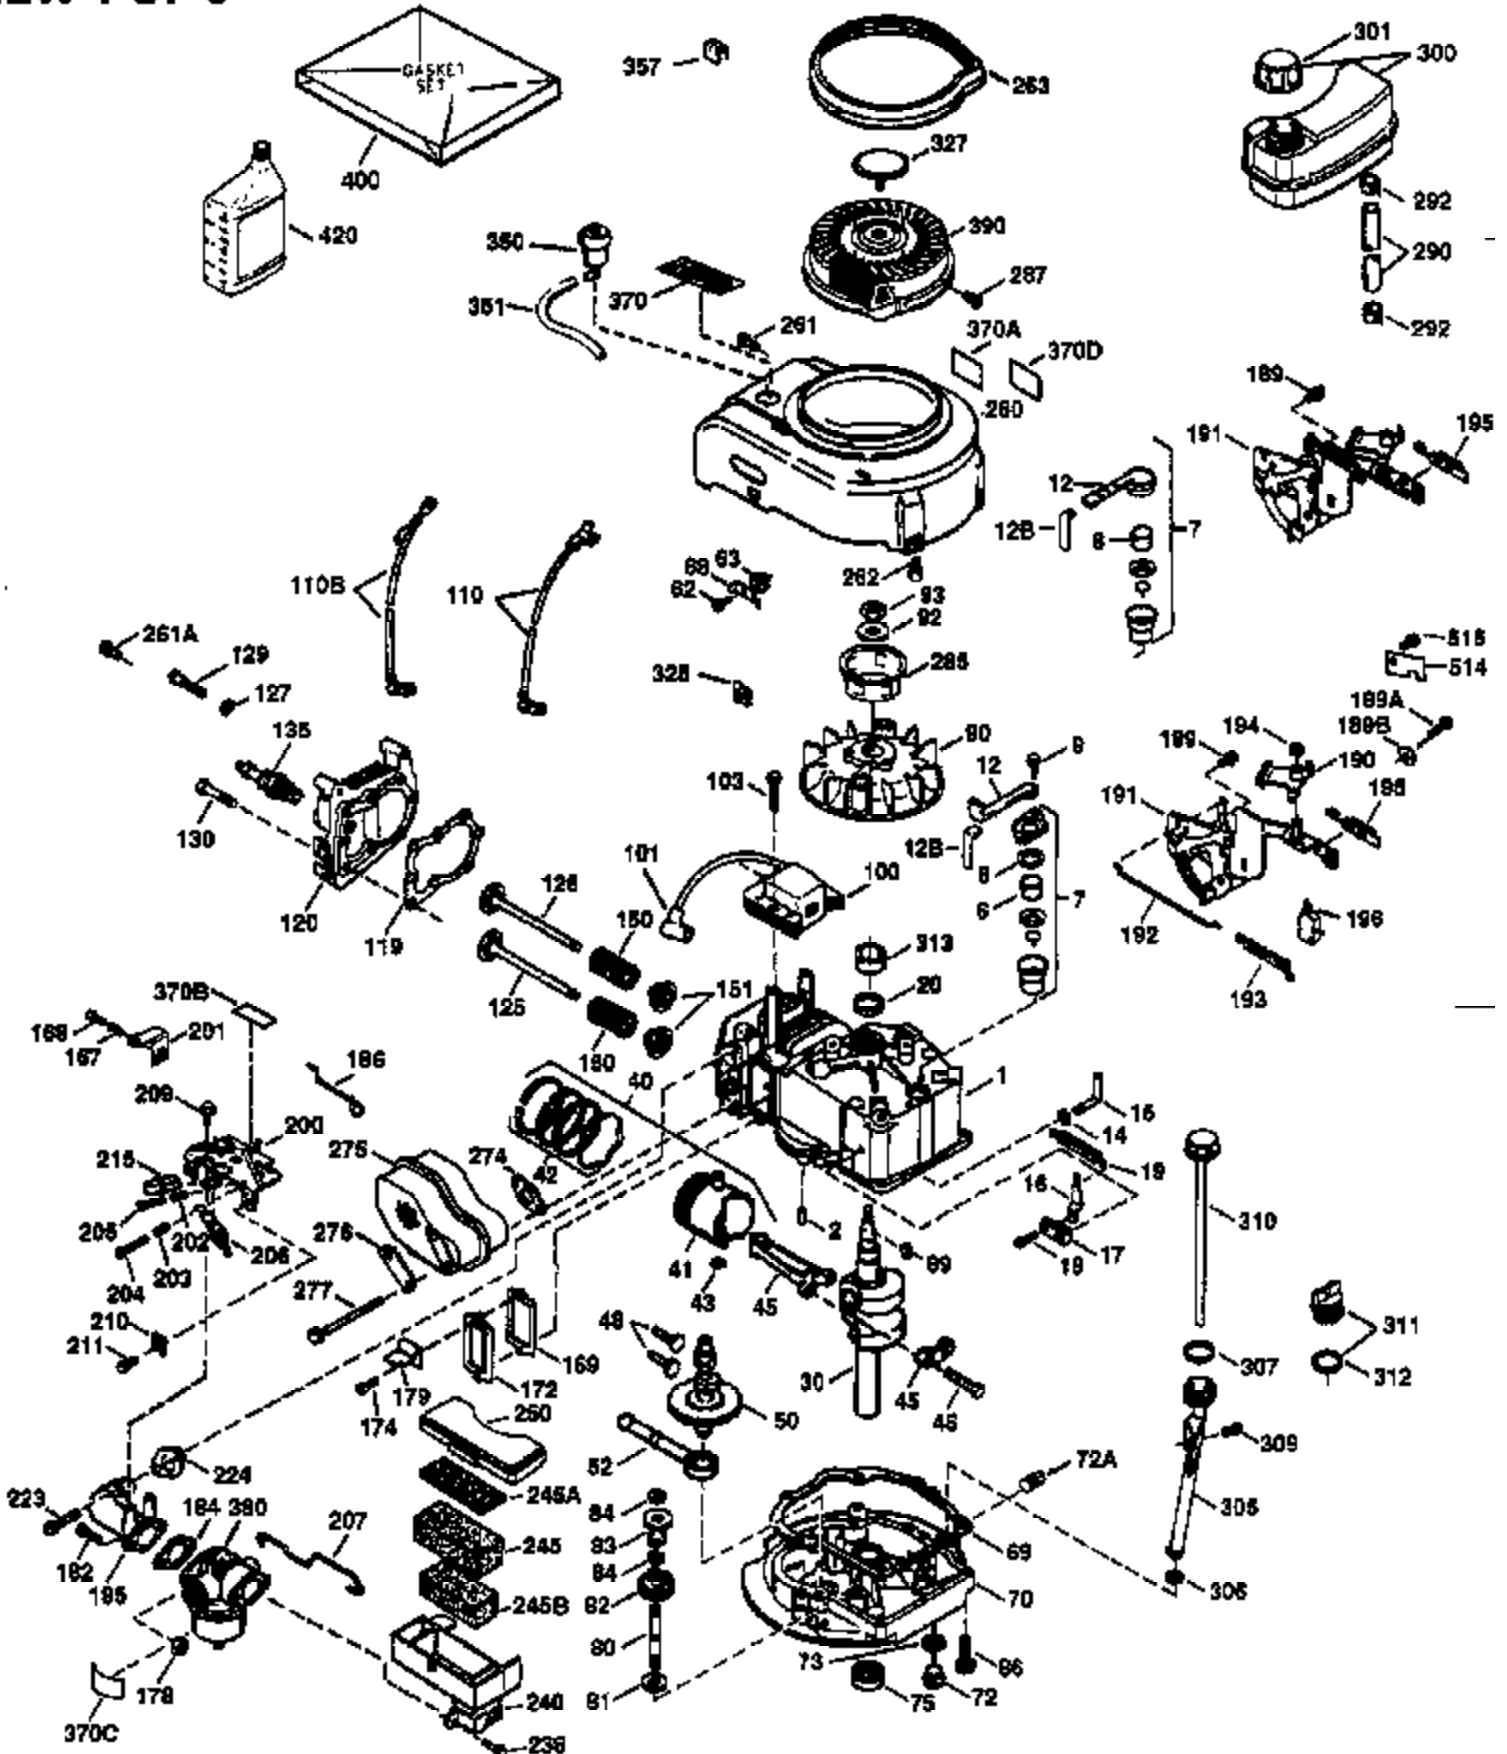

ILLUSTRATION SHOWS TYPICAL PARTS ONLY. ORDER BY PART NUMBER. PARTS NOT LISTED ARE SUPPLIED BY OEM.

VIEW 1 OF 3

Engine Parts List #1

Ref #	Part Number	Qty	Description
1	36478A	1	Cylinder (Incl. 2,7,20 & 125)
2	26727	2	Dowel Pin
6	33734	1	Breather Element
7	36557	1	Breather Ass'y. (Incl. 6 & 12A)
12	36558	1	Breather Cover & Tube
14	28277	1	Washer
15	30589	1	Governor Rod (Incl. 14)
16	31383A	1	Governor Lever
17	31335	1	Governor Lever Clamp
18	651018	1	Screw, Torx T-15, 8-32 x 19/64"
19	33578	1	Extension Spring
20	32600	1	Oil Seal
30	36455	1	Crankshaft
40	36073	1	Piston, Pin & Ring Set (Std.)
40	36074	1	Piston, Pin & Ring Set (.010" OS)
40	36075	1	Piston, Pin & Ring Set (.020" OS)
41	36070	1	Piston & Pin Ass'y. (Std.) (Incl. 43)
41	36071	1	Piston & Pin Ass'y. (.010" OS) (Incl. 43)
41	36072	1	Piston & Pin Ass'y. (.020" OS) (Incl. 43)
42	36076	1	Ring Set (Std.)
42	36077	1	Ring Set (.010" OS)
42	36078	1	Ring Set (.020" OS)
43	20381	2	Piston Pin Retaining Ring
45	30963B	1	Connecting Rod Ass'y. (Incl. 46)
46	32610A	2	Connecting Rod Bolt
48	27241	2	Valve Lifter
50	35992	1	Camshaft (MCR)
52	29914	1	Oil Pump Ass'y.
69	35261	1	* Mounting Flange Gasket
70	32612C	1	Mounting Flange (Incl. 72 thru 83)
72A	28534	1	Oil Drain Plug
72	30572	1	Oil Drain Plug (Incl. 73)
73	28833	1	Drain Plug Gasket
75	27897	1	Oil Seal
80	30574A	1	Governor Shaft
81	30590A	1	Washer
82	30591	1	Governor Gear Ass'y.(Incl. 81)
83	30588A	1	Governor Spool
86	650488	6	Screw, 1/4-20 x 1-1/4"
89	610961	1	Flywheel Key
90	611213	1	Flywheel
92	650815	1	Belleville Washer
93	650816	1	Flywheel Nut
100	34443A	1	Solid State Ignition
101	610118	1	Spark Plug Cover
103	651007	2	Screw, Torx T-15, 10-24 x 15/16"
110	36230	1	Ground Wire
119	36477	1	* Cylinder Head Gasket
120	36476	1	Cylinder Head
125	36471	1	Exhaust Valve (Std.) (Incl. 151)
125	36472	1	Exhaust Valve (1/32" OS) (Incl. 151)
126	29314B	1	Intake Valve (Std.) (Incl. 151)
126	29315C	1	Intake Valve (1/32" OS) (Incl. 151)
130	6021A	8	Screw, 5/16-18 x 1-1/2"
135	35395	1	Resistor Spark Plug (RJ19LM)
150	35991	2	Valve Spring
151	31673	2	Valve Spring Cap
169	27234A	1	* Valve Cover Gasket