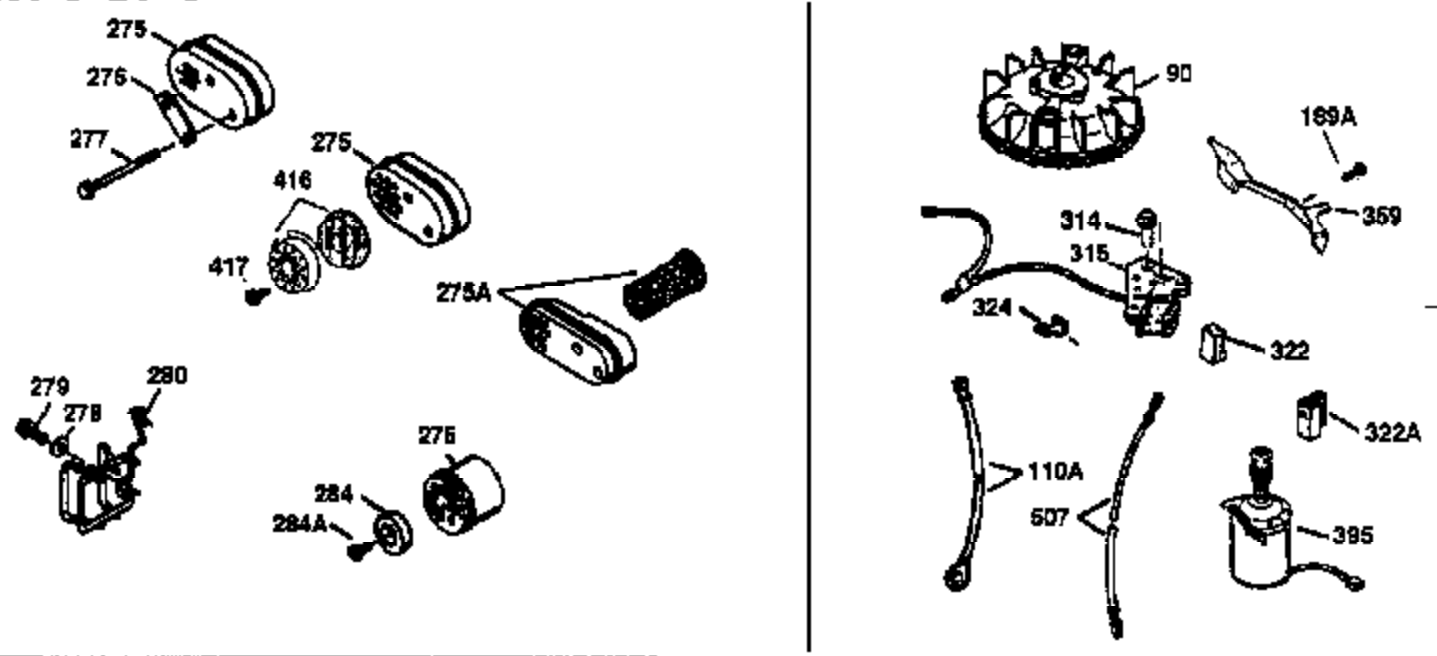

ILLUSTRATION SHOWS TYPICAL PARTS ONLY. ORDER BY PART NUMBER. PARTS NOT LISTED ARE SUPPLIED BY OEM.

VIEW 3 OF 3

Ref #	Part Number	Qty	Description
90	611213	1	Flywheel
238	650806	2	Screw, 10-32 x 5/8"
239	34338	1	* Air Cleaner Gasket
240	34858	1	Air Cleaner Body
245	34340	1	Air Cleaner Filter
250	34341B	1	Air Cleaner Cover
275	36473	1	Muffler (Incl. 277)
277	650988	2	Screw, 1/4-20 x 2-5/16"
370K	36695	1	Starter Decal
416	36085	1	Spark Arrestor Kit (Incl. 417)
417	650760	1	Screw, 8-32 x 3/8"