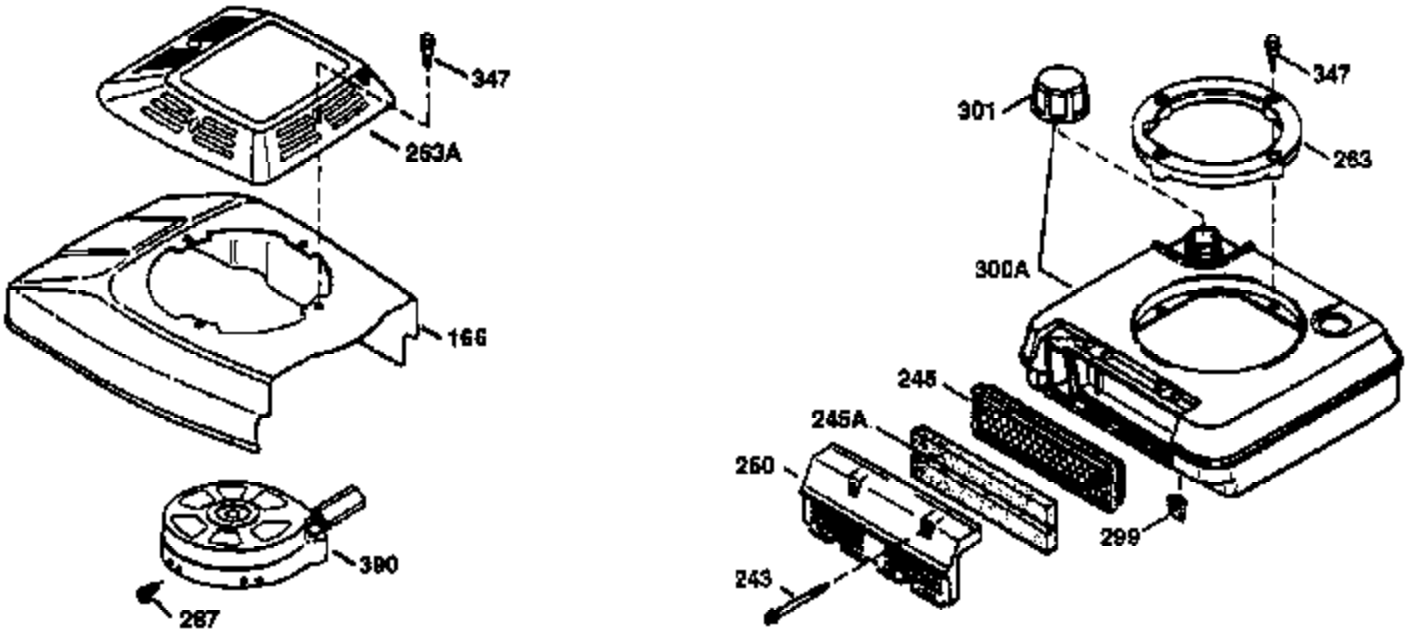

ILLUSTRATION SHOWS TYPICAL PARTS ONLY. ORDER BY PART NUMBER. PARTS NOT LISTED ARE SUPPLIED BY OEM.

VIEW 2 OF 3

Ref #	Part Number	Qty	Description
19	33578	1	Extension Spring
69	35261	1	* Mounting Flange Gasket
70	32612B	1	Mounting Flange (Incl. 72 thru 83)
72	30572	1	Oil Drain Plug
73	28833	1	Drain Plug Gasket
75	27897	1	Oil Seal
86	650488	6	Screw, 1/4-20 x 1-1/4"
182	6201	2	Screw, 1/4-28 x 7/8"
185	31384A	1	Intake Pipe (Incl. 224)
186	34358	1	Governor Link
223	650451	2	Screw, 1/4-20 x 1"
238	650806	2	Screw, 10-32 x 5/8"
239	34338	1	* Air Cleaner Gasket
245	34340	1	Air Cleaner Filter
250	34341B	1	Air Cleaner Cover
287	650926	2	Screw, 8-32 x 21/64"
300	32671	1	Fuel Tank (Incl. 292 & 301)
301	35355	1	Fuel Cap
341	35016	1	Fuel Tank Bracket
342	650665	1	Screw, 1/4-15 x 3/4"
342A	650735	1	Screw, 10-24 x 3/8"
390	590732	1	Rewind Starter (NOTE: This engine could have been built with 590688 starter. Refer to the design of the air intake louvers for part identification. Individual starter parts do not interchange.)