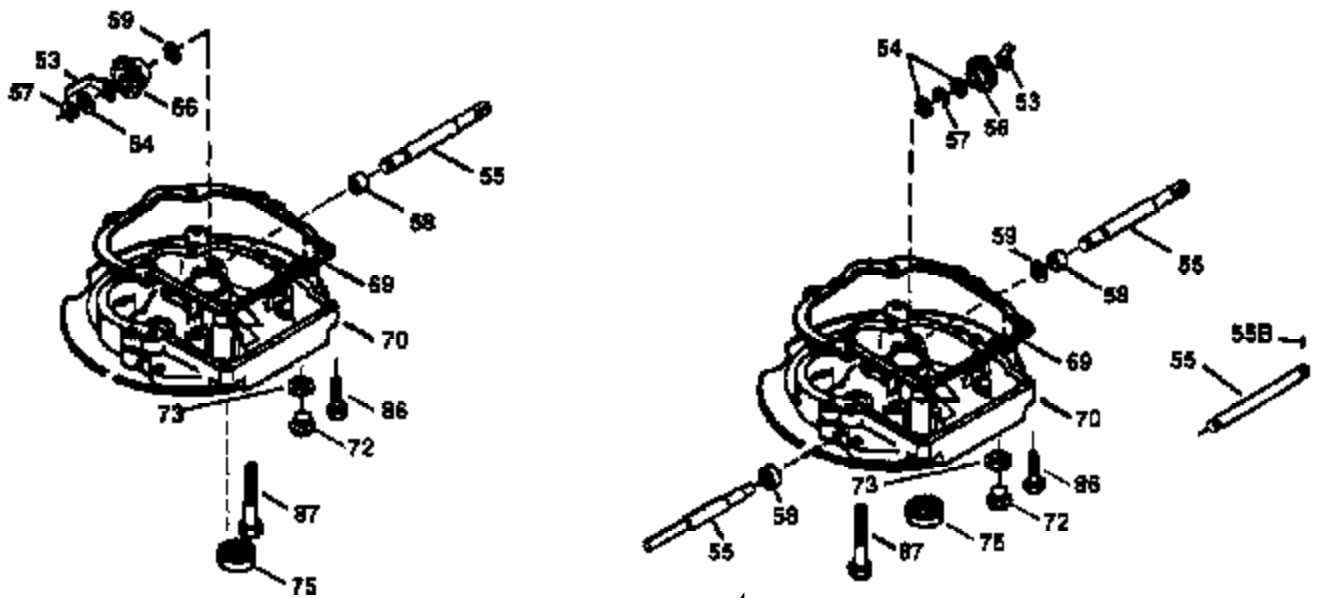

ILLUSTRATION SHOWS TYPICAL PARTS ONLY. ORDER BY PART NUMBER. PARTS NOT LISTED ARE SUPPLIED BY OEM.

VIEW 2 OF 3

Ref #	Part Number	Qty	Description
19	33578	1	Extension Spring
69	35261	1	* Mounting Flange Gasket
70	32612B	1	Mounting Flange (Incl. 72 thru 83)
72	30572	1	Oil Drain Plug
73	28833	1	Drain Plug Gasket
75	27897	1	Oil Seal
86	650488	6	Screw, 1/4-20 x 1-1/4"
182	6201	2	Screw, 1/4-28 x 7/8"
185	31384A	1	Intake Pipe (Incl. 224)
186	34358	1	Governor Link
223	650451	2	Screw, 1/4-20 x 1"
238	650806	2	Screw, 10-32 x 5/8"
239	34338	1	* Air Cleaner Gasket
245	34340	1	Air Cleaner Filter
250	34341B	1	Air Cleaner Cover
287	650926	2	Screw, 8-32 x 21/64"
300	32671	1	Fuel Tank (Incl. 292 & 301)
301	35355	1	Fuel Cap
341	35016	1	Fuel Tank Bracket
342	650665	1	Screw, 1/4-15 x 3/4"
342A	650735	1	Screw, 10-24 x 3/8"
390	590732	1	Rewind Starter (NOTE: This engine could have been built with 590688 starter. Refer to the design of the air intake louvers for part identification. Individual starter parts do not interchange.)