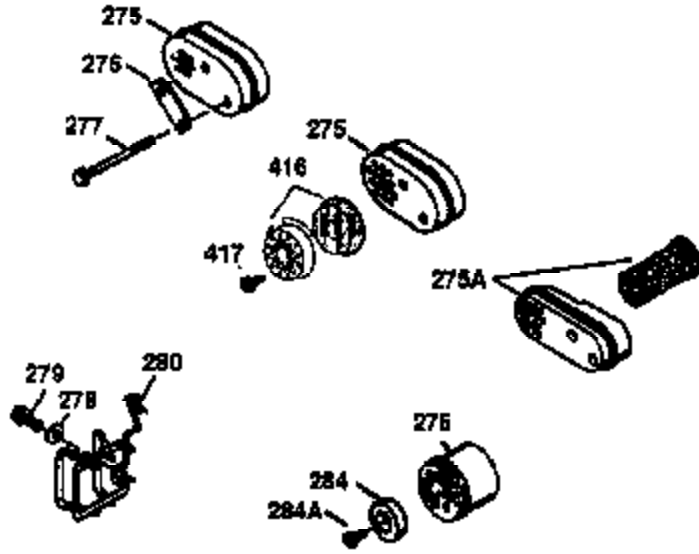

ILLUSTRATION SHOWS TYPICAL PARTS ONLY. ORDER BY PART NUMBER. PARTS NOT LISTED ARE SUPPLIED BY OEM.

VIEW 3 OF 3

Ref #	Part Number	Qty	Description
90	611123	1	Flywheel
238	650806	2	Screw, 10-32 x 5/8"
239	34338	1	* Air Cleaner Gasket
240	34858	1	Air Cleaner Body
245	34340	1	Air Cleaner Filter
250	34341B	1	Air Cleaner Cover
275	36473	1	Muffler (Incl. 277)
277	650988	2	Screw, 1/4-20 x 2-5/16"
416	36085	1	Spark Arrestor Kit (Incl. 417)
417	650760	1	Screw, 8-32 x 3/8"