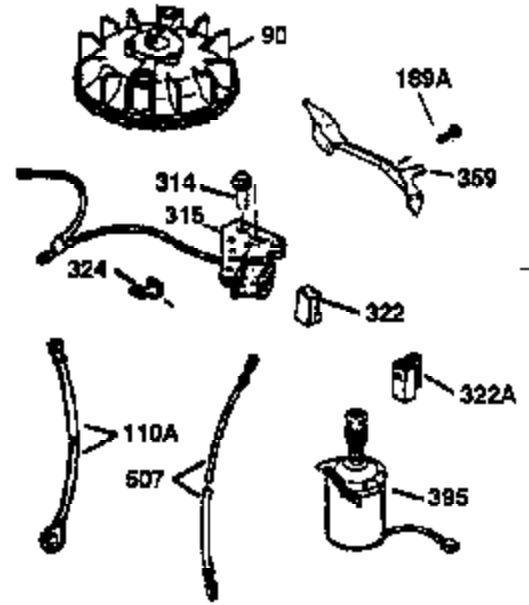

ILLUSTRATION SHOWS TYPICAL PARTS ONLY. ORDER BY PART NUMBER. PARTS NOT LISTED ARE SUPPLIED BY OEM.

VIEW 3 OF 3

Ref #	Part Number	Qty	Description
90	611123	1	Flywheel
238	650806	2	Screw, 10-32 x 5/8"
239	34338	1	* Air Cleaner Gasket
240	34858	1	Air Cleaner Body
245	34340	1	Air Cleaner Filter
250	34341B	1	Air Cleaner Cover
275	36473	1	Muffler (Incl. 277)
277	650988	2	Screw, 1/4-20 x 2-5/16"
416	36085	1	Spark Arrestor Kit (Incl. 417)
417	650760	1	Screw, 8-32 x 3/8"