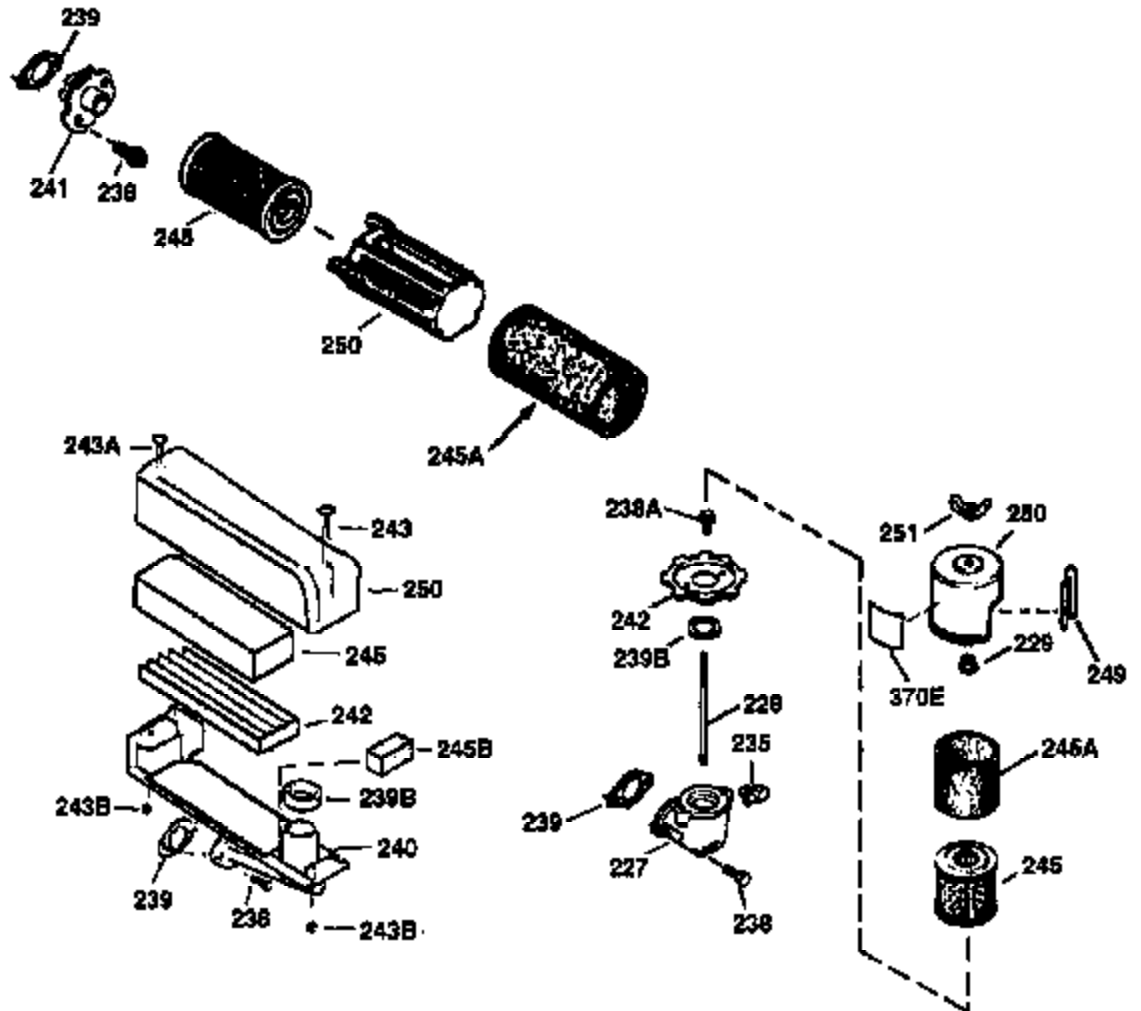

ILLUSTRATION SHOWS TYPICAL PARTS ONLY. ORDER BY PART NUMBER. PARTS NOT LISTED ARE SUPPLIED BY OEM.

VIEW 3 OF 3

Ref #	Part Number	Qty	Description
90	611123	1	Flywheel
238	650806	2	Screw, 10-32 x 5/8"
239	34338	1	* Air Cleaner Gasket
240	34858	1	Air Cleaner Body
245	34340	1	Air Cleaner Filter
250	34341B	1	Air Cleaner Cover
275	36473	1	Muffler (Incl. 277)
277	650988	2	Screw, 1/4-20 x 2-5/16"
416	36085	1	Spark Arrestor Kit (Incl. 417)
417	650760	1	Screw, 8-32 x 3/8"