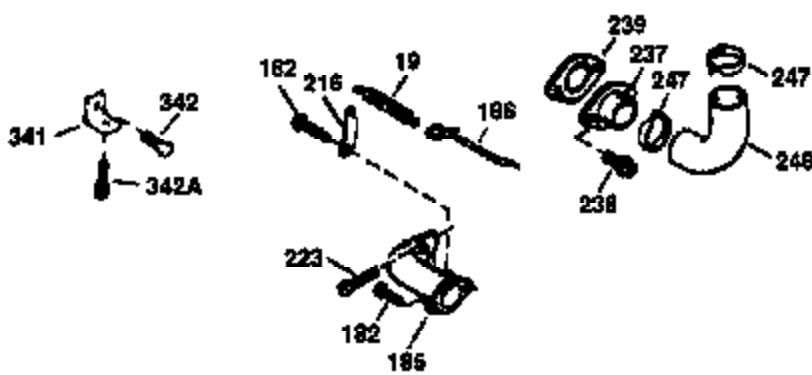

Engine Parts List #1

Ref #	Part Number	Qty	Description
151	31673	2	Valve Spring Cap
169	27234A	1	* Valve Cover Gasket
172	32755	1	Valve Cover
174	650128	2	Screw, 10-24 x 1/2"
178	29752	2	Nut & Lock Washer, 1/4-28
179	30593	1	Retainer Clip
182	6201	2	Screw, 1/4-28 x 7/8"
184	26756	1	* Carburetor To Intake Pipe Gasket
185	31384A	1	Intake Pipe (Incl. 224)
186	34358	1	Governor Link
200	32264A	1	Control Bracket (Incl. 203 thru 206)
203	31342	1	Compression Spring
204	650549	1	Screw, 5-40 x 7/16"
206	610973	1	Terminal Ass'y.
207	34336	1	Throttle Link
209	30200	2	Screw, 10-24 x 9/16"
215	32410	1	Control Knob
223	650451	2	Screw, 1/4-20 x 1"
224	34690A	1	* Intake Pipe Gasket
238	650806	2	Screw, 10-32 x 5/8"
240	34858	1	Air Cleaner Body
245	34340	1	Air Cleaner Filter
250	34341B	1	Air Cleaner Cover
260	35757	1	Blower Housing
261	30200	2	Screw, 10-24 x 9/16"
262	650831	2	Screw, 1/4-20 x 1/2"
275	391020	1	Muffler (Incl. 277)
276	33753	1	Locking Plate
277	650795	2	Screw, 1/4-20 x 2-1/4"
285	35000	1	Starter Cup
287	650926	2	Screw, 8-32 x 21/64"
290	34357	1	Fuel Line
292	26460	2	Fuel Line Clamp
300	32671	1	Fuel Tank (Incl. 292 & 301)
301	33032	1	Fuel Cap
311	27625	1	Oil Fill Plug (Incl. 312)
312	29673	1	Oil Fill Plug Gasket
313	34080	1	Spacer
327	35392	1	Starter Plug
340	35016	1	Fuel Tank Bracket
370	36261	1	Instruction Decal
370A	35344	1	Instruction Decal
380	631597	1	Carburetor (Incl. 184)
390	590688	1	Rewind Starter
400	35997	1	* Gasket Set (Incl. items marked PK i n notes) Incl. part #'s: 26756 (1), 27234A (1), 33554A (1), 33735 (1), 34265 (1), 34338 (1), 34690A (1), 35261 (1)
420	730225	1	SAE 30 4-Cycle Engine Oil (Quart)

ILLUSTRATION SHOWS TYPICAL PARTS ONLY. ORDER BY PART NUMBER. PARTS NOT LISTED ARE SUPPLIED BY OEM.

VIEW 2 OF 3