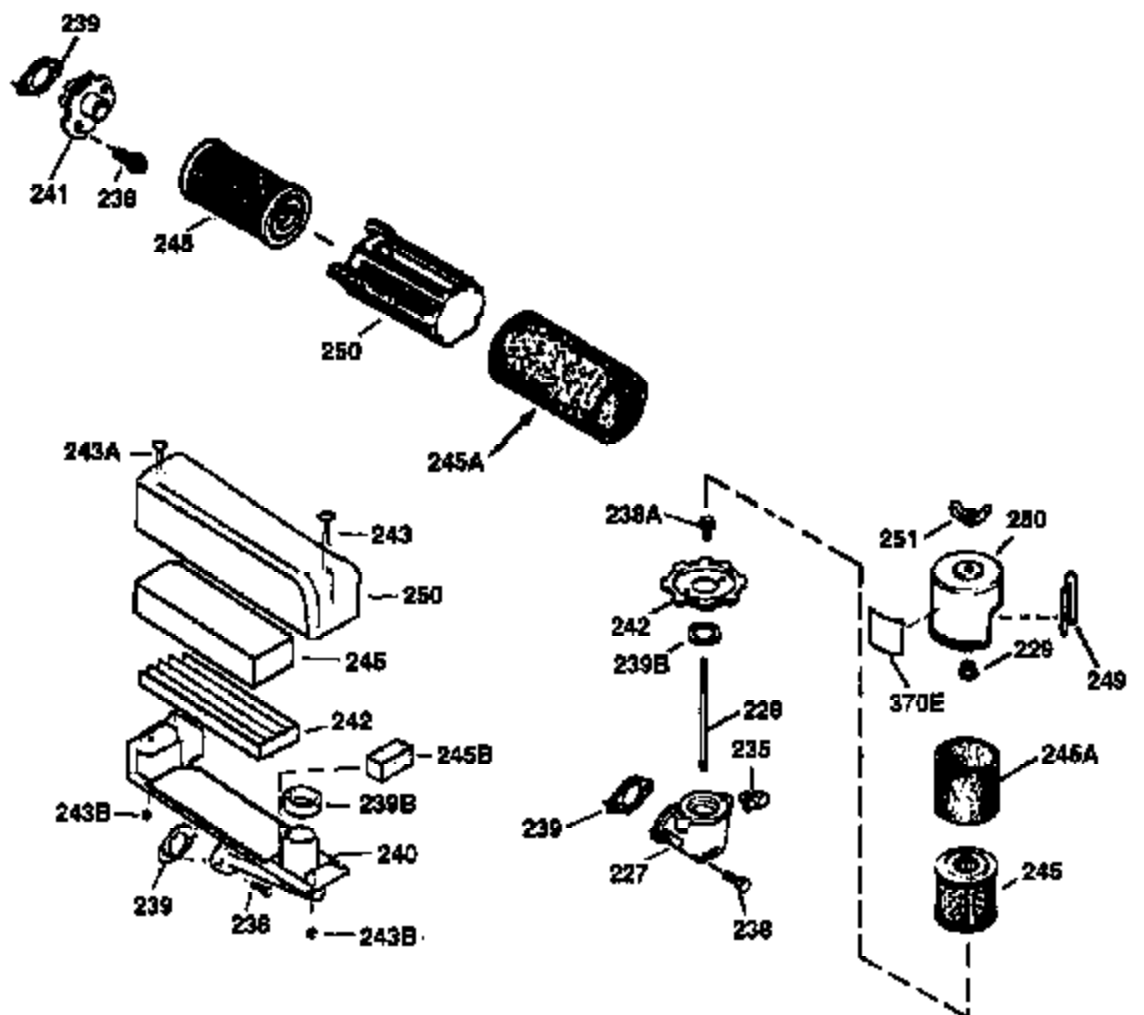

ILLUSTRATION SHOWS TYPICAL PARTS ONLY. ORDER BY PART NUMBER. PARTS NOT LISTED ARE SUPPLIED BY OEM.

VIEW 3 OF 3

Ref #	Part Number	Qty	Description
90	611123	1	Flywheel
238	650806	2	Screw, 10-32 x 5/8"
239	34338	1	* Air Cleaner Gasket
240	34858	1	Air Cleaner Body
245	34340	1	Air Cleaner Filter
250	34341B	1	Air Cleaner Cover
275	391020	1	Muffler (Incl. 277)
276	33753	1	Locking Plate
277	650795	2	Screw, 1/4-20 x 2-1/4"
340	35016	1	Fuel Tank Bracket