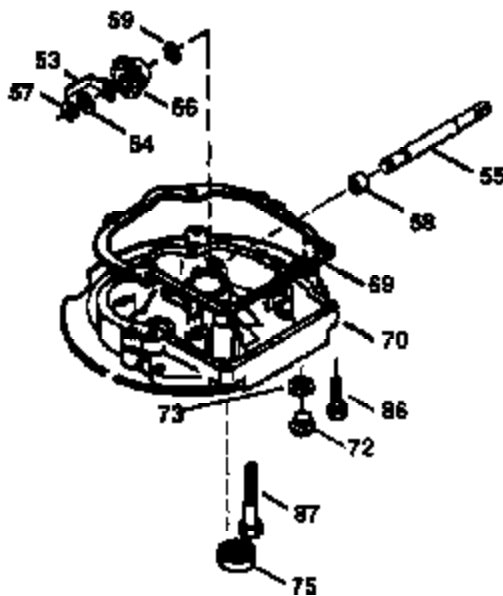

Engine Parts List #1

Ref #	Part Number	Qty	Description
151	31673	2	Valve Spring Cap
169	27234A	1	* Valve Cover Gasket
172	32755	1	Valve Cover
174	650128	2	Screw, 10-24 x 1/2"
178	29752	2	Nut & Lock Washer, 1/4-28
179	30593	1	Retainer Clip
182	6201	2	Screw, 1/4-28 x 7/8"
184	26756	1	* Carburetor To Intake Pipe Gasket
185	31384A	1	Intake Pipe (Incl. 224)
186	34358	1	Governor Link
200	32264A	1	Control Bracket (Incl. 203 thru 206)
203	31342	1	Compression Spring
204	650549	1	Screw, 5-40 x 7/16"
206	610973	1	Terminal Ass'y.
207	34336	1	Throttle Link
209	30200	2	Screw, 10-24 x 9/16"
215	32410	1	Control Knob
223	650451	2	Screw, 1/4-20 x 1"
224	34690A	1	* Intake Pipe Gasket
238	650806	2	Screw, 10-32 x 5/8"
240	34858	1	Air Cleaner Body
245	34340	1	Air Cleaner Filter
250	34341B	1	Air Cleaner Cover
260	35757	1	Blower Housing
261	30200	2	Screw, 10-24 x 9/16"
262	650831	2	Screw, 1/4-20 x 1/2"
275	391020	1	Muffler (Incl. 277)
276	33753	1	Locking Plate
277	650795	2	Screw, 1/4-20 x 2-1/4"
285	35000	1	Starter Cup
287	650926	2	Screw, 8-32 x 21/64"
290	34357	1	Fuel Line
292	26460	2	Fuel Line Clamp
300	32671	1	Fuel Tank (Incl. 292 & 301)
301	33032	1	Fuel Cap
311	27625	1	Oil Fill Plug (Incl. 312)
312	29673	1	Oil Fill Plug Gasket
313	34080	1	Spacer
327	35392	1	Starter Plug
340	35016	1	Fuel Tank Bracket
370	36261	1	Instruction Decal
370A	35344	1	Instruction Decal
380	631597	1	Carburetor (Incl. 184)
390	590688	1	Rewind Starter
400	35997	1	* Gasket Set (Incl. items marked PK i n notes) Incl. part #'s: 26756 (1), 27234A (1), 33554A (1), 33735 (1), 34265 (1), 34338 (1), 34690A (1), 35261 (1)
420	730225	1	SAE 30 4-Cycle Engine Oil (Quart)

ILLUSTRATION SHOWS TYPICAL PARTS ONLY. ORDER BY PART NUMBER. PARTS NOT LISTED ARE SUPPLIED BY OEM.

VIEW 2 OF 3