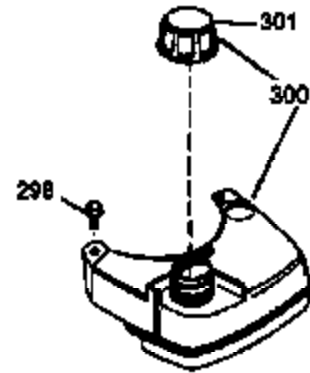

Engine Parts List #1

Ref #	Part Number	Qty	Description
151	31673	2	Valve Spring Cap
169	27234A	1	* Valve Cover Gasket
172	32755	1	Valve Cover
174	650128	2	Screw, 10-24 x 1/2"
178	29752	2	Nut & Lock Washer, 1/4-28
179	30593	1	Retainer Clip
182	6201	2	Screw, 1/4-28 x 7/8"
184	26756	1	* Carburetor To Intake Pipe Gasket
185	31384A	1	Intake Pipe (Incl. 224)
186	34358	1	Governor Link
200	32264A	1	Control Bracket (Incl. 203 thru 206)
203	31342	1	Compression Spring
204	650549	1	Screw, 5-40 x 7/16"
206	610973	1	Terminal Ass'y.
207	34336	1	Throttle Link
209	30200	2	Screw, 10-24 x 9/16"
215	32410	1	Control Knob
223	650451	2	Screw, 1/4-20 x 1"
224	34690A	1	* Intake Pipe Gasket
238	650806	2	Screw, 10-32 x 5/8"
240	34858	1	Air Cleaner Body
245	34340	1	Air Cleaner Filter
250	34341B	1	Air Cleaner Cover
260	35757	1	Blower Housing
261	30200	2	Screw, 10-24 x 9/16"
262	650831	2	Screw, 1/4-20 x 1/2"
275	391020	1	Muffler (Incl. 277)
276	33753	1	Locking Plate
277	650795	2	Screw, 1/4-20 x 2-1/4"
285	35000	1	Starter Cup
287	650926	2	Screw, 8-32 x 21/64"
290	34357	1	Fuel Line
292	26460	2	Fuel Line Clamp
300	32671	1	Fuel Tank (Incl. 292 & 301)
301	33032	1	Fuel Cap
311	27625	1	Oil Fill Plug (Incl. 312)
312	29673	1	Oil Fill Plug Gasket
313	34080	1	Spacer
327	35392	1	Starter Plug
340	35016	1	Fuel Tank Bracket
370	36261	1	Instruction Decal
370A	35344	1	Instruction Decal
380	631597	1	Carburetor (Incl. 184)
390	590688	1	Rewind Starter
400	35997	1	* Gasket Set (Incl. items marked PK i n notes) Incl. part #'s: 26756 (1), 27234A (1), 33554A (1), 33735 (1), 34265 (1), 34338 (1), 34690A (1), 35261 (1)
420	730225	1	SAE 30 4-Cycle Engine Oil (Quart)

ILLUSTRATION SHOWS TYPICAL PARTS ONLY. ORDER BY PART NUMBER. PARTS NOT LISTED ARE SUPPLIED BY OEM.

VIEW 2 OF 3