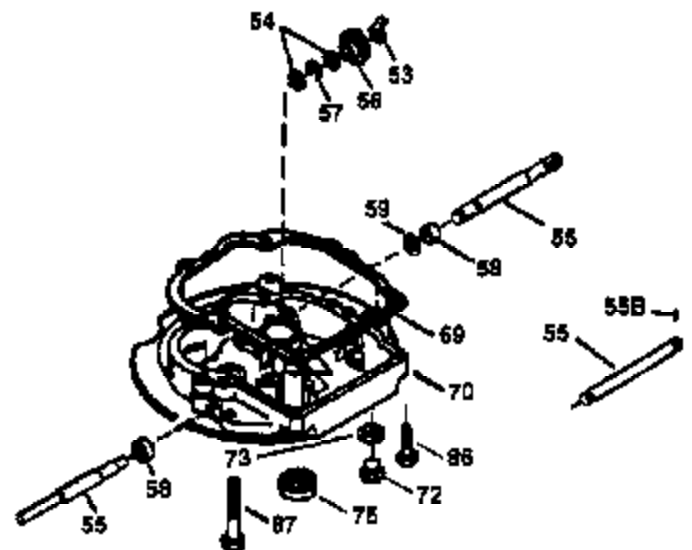

Engine Parts List #1

Ref #	Part Number	Qty	Description
151	31673	2	Valve Spring Cap
169	27234A	1	* Valve Cover Gasket
172	32755	1	Valve Cover
174	650128	2	Screw, 10-24 x 1/2"
178	29752	2	Nut & Lock Washer, 1/4-28
179	30593	1	Retainer Clip
182	6201	2	Screw, 1/4-28 x 7/8"
184	26756	1	* Carburetor To Intake Pipe Gasket
185	31384A	1	Intake Pipe (Incl. 224)
186	34358	1	Governor Link
200	32264A	1	Control Bracket (Incl. 203 thru 206)
203	31342	1	Compression Spring
204	650549	1	Screw, 5-40 x 7/16"
206	610973	1	Terminal Ass'y.
207	34336	1	Throttle Link
209	30200	2	Screw, 10-24 x 9/16"
215	32410	1	Control Knob
223	650451	2	Screw, 1/4-20 x 1"
224	34690A	1	* Intake Pipe Gasket
238	650806	2	Screw, 10-32 x 5/8"
240	34858	1	Air Cleaner Body
245	34340	1	Air Cleaner Filter
250	34341B	1	Air Cleaner Cover
260	35757	1	Blower Housing
261	30200	2	Screw, 10-24 x 9/16"
262	650831	2	Screw, 1/4-20 x 1/2"
275	391020	1	Muffler (Incl. 277)
276	33753	1	Locking Plate
277	650795	2	Screw, 1/4-20 x 2-1/4"
285	35000	1	Starter Cup
287	650926	2	Screw, 8-32 x 21/64"
290	34357	1	Fuel Line
292	26460	2	Fuel Line Clamp
300	32671	1	Fuel Tank (Incl. 292 & 301)
301	33032	1	Fuel Cap
311	27625	1	Oil Fill Plug (Incl. 312)
312	29673	1	Oil Fill Plug Gasket
313	34080	1	Spacer
327	35392	1	Starter Plug
340	35016	1	Fuel Tank Bracket
370	36261	1	Instruction Decal
370A	35344	1	Instruction Decal
380	631597	1	Carburetor (Incl. 184)
390	590688	1	Rewind Starter
400	35997	1	* Gasket Set (Incl. items marked PK i n notes) Incl. part #'s: 26756 (1), 27234A (1), 33554A (1), 33735 (1), 34265 (1), 34338 (1), 34690A (1), 35261 (1)
420	730225	1	SAE 30 4-Cycle Engine Oil (Quart)

ILLUSTRATION SHOWS TYPICAL PARTS ONLY. ORDER BY PART NUMBER. PARTS NOT LISTED ARE SUPPLIED BY OEM.

VIEW 2 OF 3