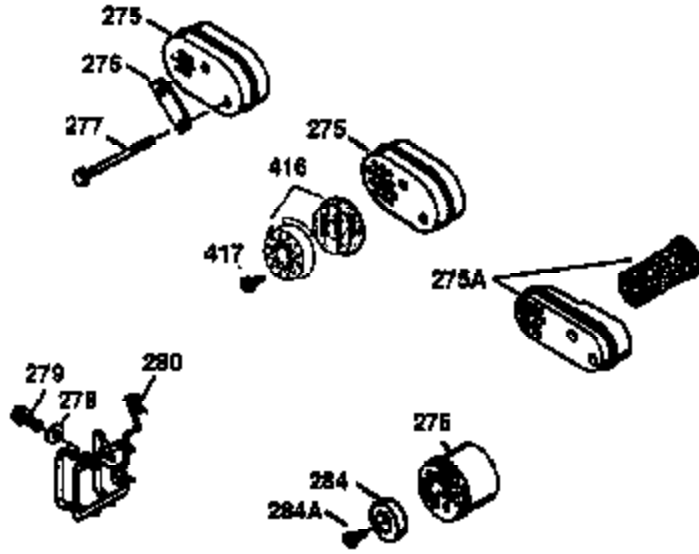

ILLUSTRATION SHOWS TYPICAL PARTS ONLY. ORDER BY PART NUMBER. PARTS NOT LISTED ARE SUPPLIED BY OEM.

VIEW 3 OF 3

Ref #	Part Number	Qty	Description
90	611112	1	Flywheel
227	35917	1	Air Cleaner Elbow
228	650826	1	Stud
229	650825	1	Air Cleaner Nut
235	35533	1	Air Cleaner Elbow Fitting
238	650940	2	Screw, 10-32 x 3/4"
239	35815	1	Air Cleaner Gasket
239B	34698A	1	Air Cleaner Gasket
242	34699	1	Air Cleaner Base
245A	34783	1	Air Cleaner Filter
245	34782	1	Air Cleaner Filter
249	35536	1	Air Cleaner Cover Seal
250	35535	1	Air Cleaner Cover
251	650513	1	Wing Nut
275	35993	1	Muffler
276	35994	1	Locking Plate
277	650957	2	Screw, 1/4-20 x 2-31/32"