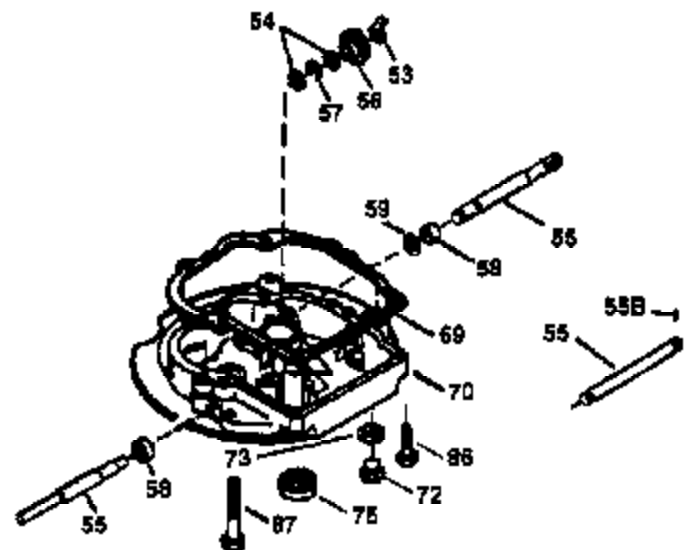

ILLUSTRATION SHOWS TYPICAL PARTS ONLY. ORDER BY PART NUMBER. PARTS NOT LISTED ARE SUPPLIED BY OEM.

VIEW 2 OF 3

Ref #	Part Number	Qty	Description
19	33578	1	Extension Spring
69	35261	1	* Mounting Flange Gasket
70	34311D	1	Mounting Flange (Incl. 72 thru 83)
72	36083	1	Oil Drain Plug
75	27897	1	Oil Seal
86	650488	6	Screw, 1/4-20 x 1-1/4"
182	6201	2	Screw, 1/4-28 x 7/8"
185	33004A	1	Intake Pipe (Incl. 224)
186	34358	1	Governor Link
223	650451	2	Screw, 1/4-20 x 1"
238	650940	2	Screw, 10-32 x 3/4"
239	35815	1	Air Cleaner Gasket
245	34782	1	Air Cleaner Filter
245A	34783	1	Air Cleaner Filter
250	35535	1	Air Cleaner Cover
287	650926	2	Screw, 8-32 x 21/64"
298	28763	3	Screw, 10-32 x 35/64"
300	34476A	1	Fuel Tank (Incl. 292 & 301)
301	33032	1	Fuel Cap
390	590732	1	Rewind Starter (NOTE: This engine could have been built with 590688 starter. Refer to the design of the air intake louvers for part identification. Individual starter parts do not interchange.)