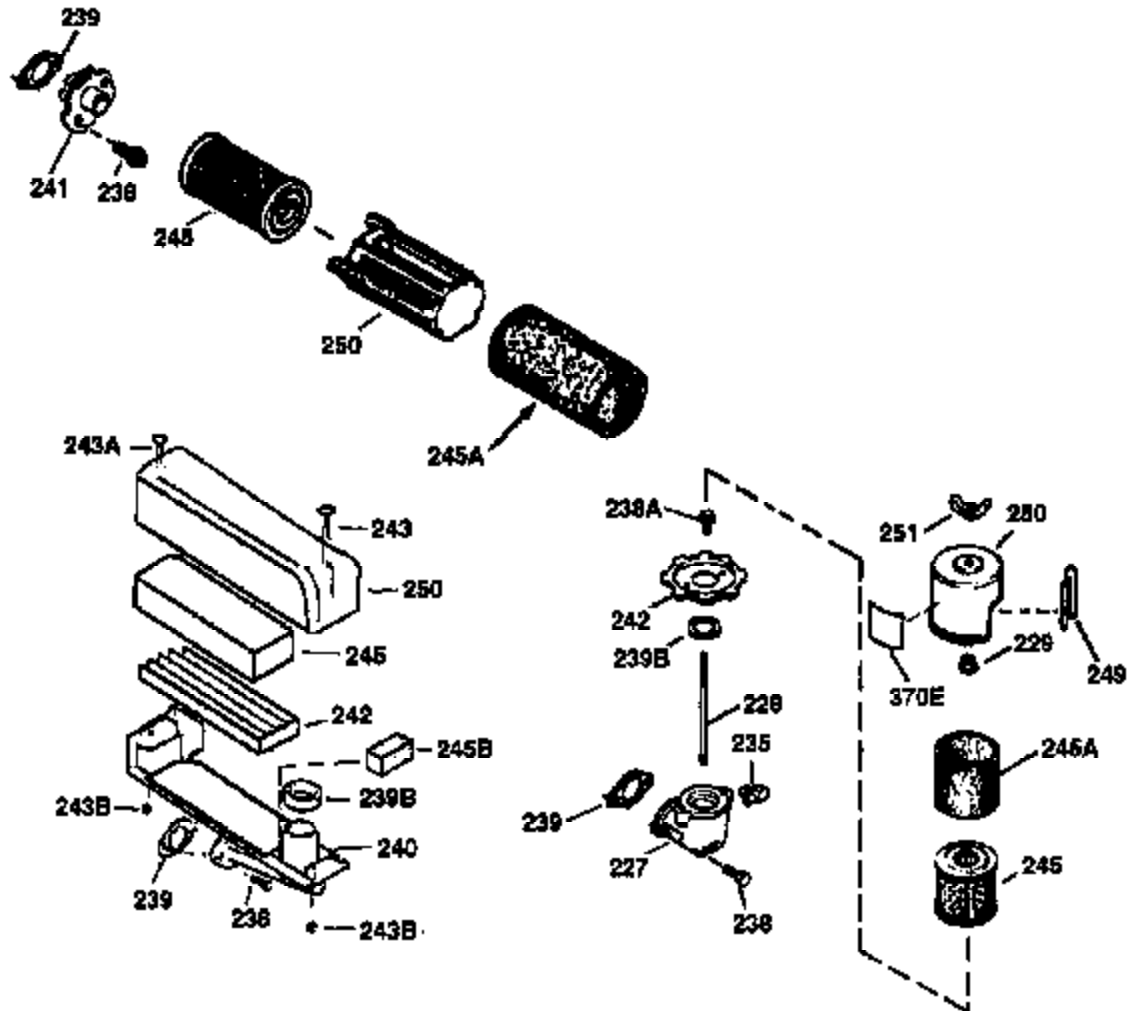

ILLUSTRATION SHOWS TYPICAL PARTS ONLY. ORDER BY PART NUMBER. PARTS NOT LISTED ARE SUPPLIED BY OEM.

VIEW 3 OF 3

Ref #	Part Number	Qty	Description
90	611112	1	Flywheel
227	35917	1	Air Cleaner Elbow
228	650826	1	Stud
229	650825	1	Air Cleaner Nut
235	35533	1	Air Cleaner Elbow Fitting
238	650940	2	Screw, 10-32 x 3/4"
239	35815	1	Air Cleaner Gasket
239B	34698A	1	Air Cleaner Gasket
242	34699	1	Air Cleaner Base
245A	34783	1	Air Cleaner Filter
245	34782	1	Air Cleaner Filter
249	35536	1	Air Cleaner Cover Seal
250	35535	1	Air Cleaner Cover
251	650513	1	Wing Nut
275	35993	1	Muffler
276	35994	1	Locking Plate
277	650957	2	Screw, 1/4-20 x 2-31/32"