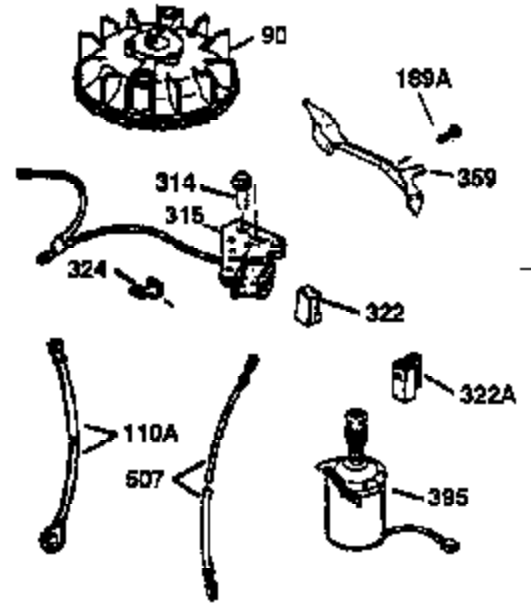

ILLUSTRATION SHOWS TYPICAL PARTS ONLY. ORDER BY PART NUMBER. PARTS NOT LISTED ARE SUPPLIED BY OEM.

VIEW 3 OF 3

Ref #	Part Number	Qty	Description
90	611112	1	Flywheel
227	35917	1	Air Cleaner Elbow
228	650826	1	Stud
229	650825	1	Air Cleaner Nut
235	35533	1	Air Cleaner Elbow Fitting
238	650940	2	Screw, 10-32 x 3/4"
239	35815	1	Air Cleaner Gasket
239B	34698A	1	Air Cleaner Gasket
242	34699	1	Air Cleaner Base
245A	34783	1	Air Cleaner Filter
245	34782	1	Air Cleaner Filter
249	35536	1	Air Cleaner Cover Seal
250	35535	1	Air Cleaner Cover
251	650513	1	Wing Nut
275	35993	1	Muffler
276	35994	1	Locking Plate
277	650957	2	Screw, 1/4-20 x 2-31/32"