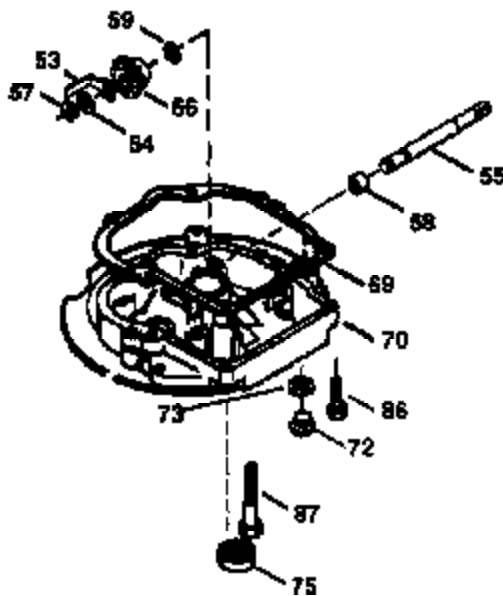

ILLUSTRATION SHOWS TYPICAL PARTS ONLY. ORDER BY PART NUMBER. PARTS NOT LISTED ARE SUPPLIED BY OEM.

VIEW 2 OF 3

Ref #	Part Number	Qty	Description
19	33578	1	Extension Spring
69	35261	1	* Mounting Flange Gasket
70	34311D	1	Mounting Flange (Incl. 72 thru 83)
72	36083	1	Oil Drain Plug
75	27897	1	Oil Seal
86	650488	6	Screw, 1/4-20 x 1-1/4"
182	6201	2	Screw, 1/4-28 x 7/8"
185	33004A	1	Intake Pipe (Incl. 224)
186	34358	1	Governor Link
223	650451	2	Screw, 1/4-20 x 1"
238	650940	2	Screw, 10-32 x 3/4"
239	35815	1	Air Cleaner Gasket
245	34782	1	Air Cleaner Filter
245A	34783	1	Air Cleaner Filter
250	35535	1	Air Cleaner Cover
287	650926	2	Screw, 8-32 x 21/64"
298	28763	3	Screw, 10-32 x 35/64"
300	34476A	1	Fuel Tank (Incl. 292 & 301)
301	33032	1	Fuel Cap
390	590732	1	Rewind Starter (NOTE: This engine could have been built with 590688 starter. Refer to the design of the air intake louvers for part identification. Individual starter parts do not interchange.)