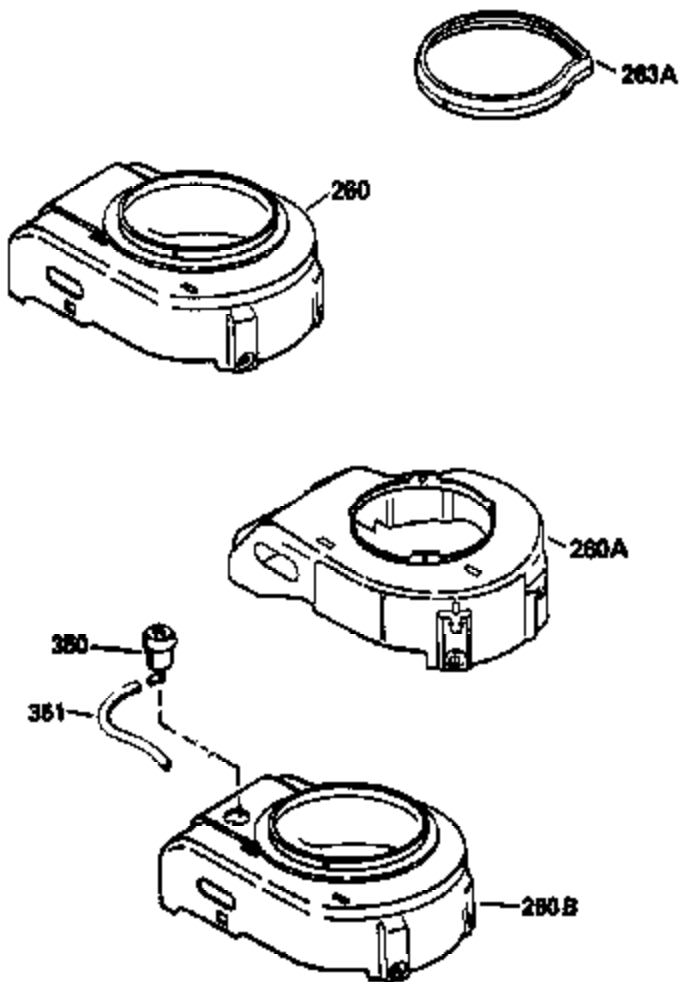

ILLUSTRATION SHOWS TYPICAL PARTS ONLY. ORDER BY PART NUMBER. PARTS NOT LISTED ARE SUPPLIED BY OEM.

Ref #	Part Number	Qty	Description
40	36073	1	Piston, Pin & Ring Set (Std.)
40	36074	1	Piston, Pin & Ring Set (.010" OS)
40	36075	1	Piston, Pin & Ring Set (.020" OS)
69	35261	1	* Mounting Flange Gasket
72A	28534	1	Oil Drain Plug
72	30572	1	Oil Drain Plug
73	28833	1	Drain Plug Gasket
75	27897	1	Oil Seal
86	650488	6	Screw, 1/4-20 x 1-1/4"
227	35917		Air Cleaner Elbow Ass'y. (Incl. 238)
228	650826	1	Stud
229	650825	1	Nut & Lock Washer 1/4-20
235	35533	1	Air Cleaner Elbow Fitting
238	650940	2	Screw, 10-32 x 3/4"
239	35815	1	Air Cleaner Gasket
239A	34698A	1	Air Cleaner Gasket
242	34699	1	Air Cleaner Base
245A	34783	1	Air Cleaner Filter
249	35536	1	Air Cleaner Cover Seal
250	35535	1	Air Cleaner Cover
251	650513	1	Wing Nut
260	35489	1	Blower Housing
275	36491	1	Muffler (Incl. 277)
298	28763	1	Screw, 10-32 x 35/64"
300	34476A	1	Fuel Tank (Incl. 292 & 301)
301	33032	1	Fuel Cap
325	29443	1	Spring Clip
370E	34704	1	Air Cleaner Decal
370A	36261	1	Lubrication Decal
380	632391	1	Carburetor (Incl. 184)