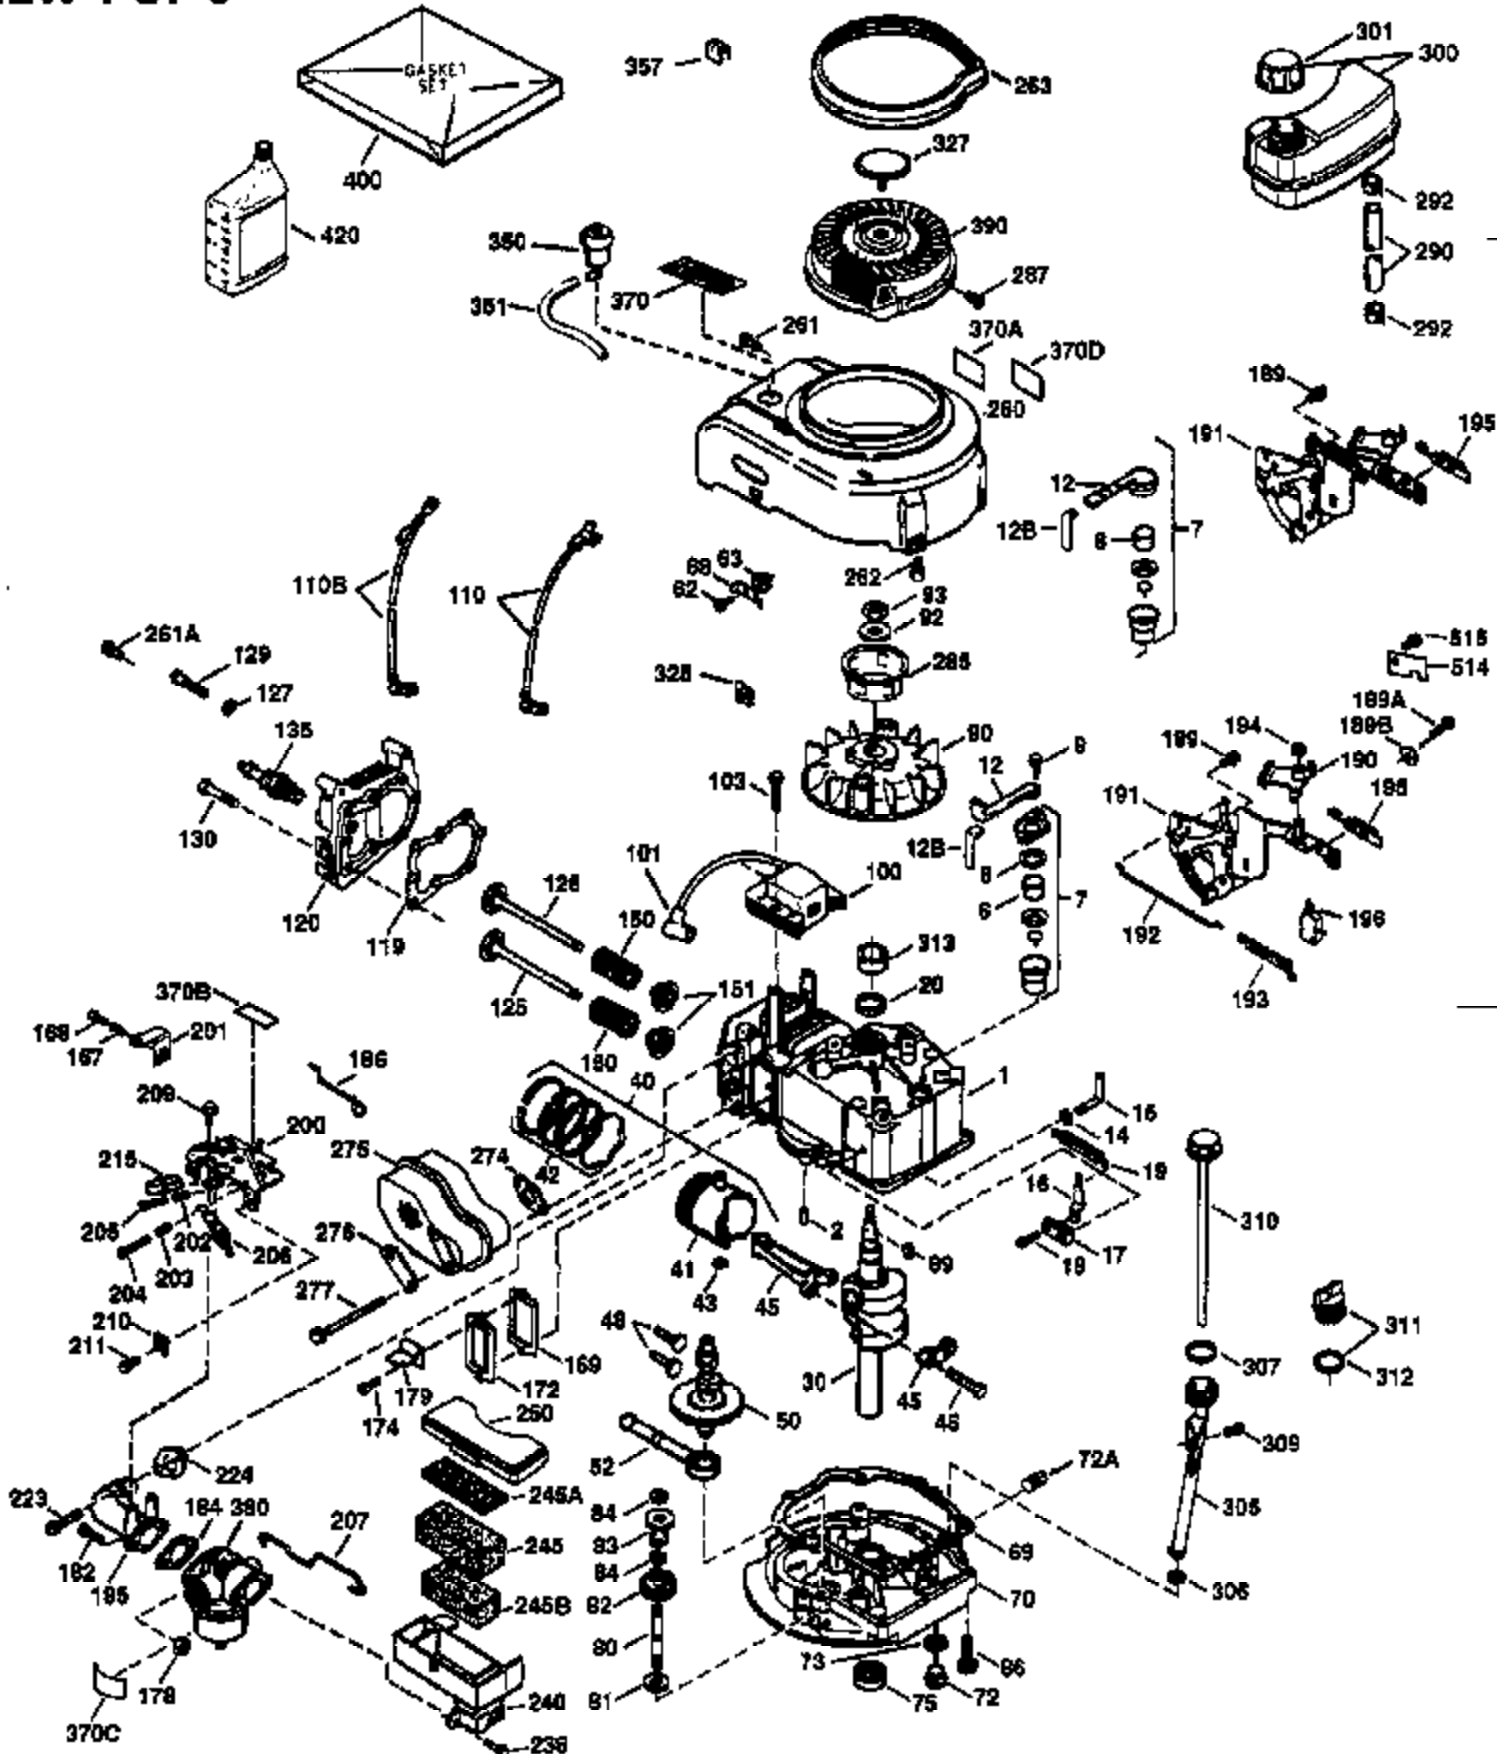

ILLUSTRATION SHOWS TYPICAL PARTS ONLY. ORDER BY PART NUMBER. PARTS NOT LISTED ARE SUPPLIED BY OEM.

VIEW 1 OF 3

Engine Parts List #1

Ref #	Part Number	Qty	Description
1	36478	1	Cylinder (Incl. 2,20 & 125)
2	26727	2	Dowel Pin
6	33734	1	Breather Element
7	34214A	1	Breather Ass'y. (Incl. 6, 8, 9 & 12)
8	33735	1	* Breather Gasket
9	30200	2	Screw, 10-24 x 9/16"
12	33886	1	Breather Tube
14	28277	1	Washer
15	30589	1	Governor Rod (Incl. 14)
16	31383A	1	Governor Lever
17	31335	1	Governor Lever Clamp
18	650548	1	Screw, 8-32 x 5/16"
19	33578	1	Extension Spring
20	32600	1	Oil Seal
30	36237A	1	Crankshaft
40	36073	1	Piston, Pin & Ring Set (Std.)
40	36074	1	Piston, Pin & Ring Set (.010" OS)
40	36075	1	Piston, Pin & Ring Set (.020" OS)
41	36070	1	Piston & Pin Ass'y. (Std.) (Incl. 43)
41	36071	1	Piston & Pin Ass'y. (.010" OS) (Incl. 43)
41	36072	1	Piston & Pin Ass'y. (.020" OS) (Incl. 43)
42	36076	1	Ring Set (Std.)
42	36077	1	Ring Set (.010" OS)
42	36078	1	Ring Set (.020" OS)
43	20381	2	Piston Pin Retaining Ring
45	30963B	1	Connecting Rod Ass'y. (Incl. 46)
46	32610A	2	Connecting Rod Bolt
48	27241	2	Valve Lifter
50	35992	1	Camshaft (MCR)
52	29914	1	Oil Pump Ass'y.
69	35261	1	* Mounting Flange Gasket
70	34311D	1	Mounting Flange (Incl. 72 thru 83)
72	30572	1	Oil Drain Plug
72A	9556	1	Oil Drain Plug
73	28833	1	Drain Plug Gasket
75	27897	1	Oil Seal
80	30574A	1	Governor Shaft
81	30590A	1	Washer
82	30591	1	Governor Gear Ass'y.(Incl. 81)
83	30588A	1	Governor Spool
86	650488	6	Screw, 1/4-20 x 1-1/4"
89	611004	1	Flywheel Key
90	611112	1	Flywheel
92	650815	1	Belleville Washer
93	650816	1	Flywheel Nut
100	34443A	1	Solid State Ignition
101	610118	1	Spark Plug Cover
103	650814	2	Screw, Torx T-15, 10-24 x 1"
110	35181	1	Ground Wire
119	36477	1	* Cylinder Head Gasket
120	36476	1	Cylinder Head
125	36471	1	Exhaust Valve (Std.) (Incl. 151)
125	36472	1	Exhaust Valve (1/32" OS) (Incl. 151)
126	29314B	1	Intake Valve (Std.) (Incl. 151)
126	29315C	1	Intake Valve (1/32" OS) (Incl. 151)
130	6021A	8	Screw, 5/16-18 x 1-1/2"
135	35395	1	Resistor Spark Plug (RJ19LM)
150	35991	2	Valve Spring