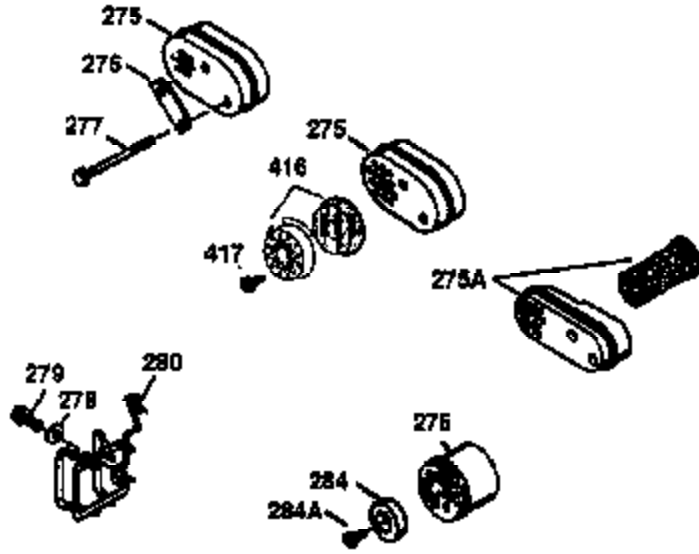

ILLUSTRATION SHOWS TYPICAL PARTS ONLY. ORDER BY PART NUMBER. PARTS NOT LISTED ARE SUPPLIED BY OEM.

VIEW 3 OF 3

Ref #	Part Number	Qty	Description
90	611112	1	Flywheel
227	35917	1	Air Cleaner Elbow
228	650826	1	Stud
229	650825	1	Air Cleaner Nut
233	34699	1	Air Cleaner Bracket
235	35533	1	Air Cleaner Elbow Fitting
238	650940	2	Screw, 10-32 x 3/4"
239	34698A	1	Air Cleaner Gasket
239B	35815	1	Air Cleaner Gasket
245	34782	1	A/C Filter
245A	34783	1	Air Cleaner Filter
249	35536	1	Air Cleaner Cover Seal
250	35535	1	Air Cleaner Cover
251	650513	1	Wing Nut
275	36491	1	Muffler (Incl. 277)
277	650988	2	Screw, 1/4-20 x 2-5/16"