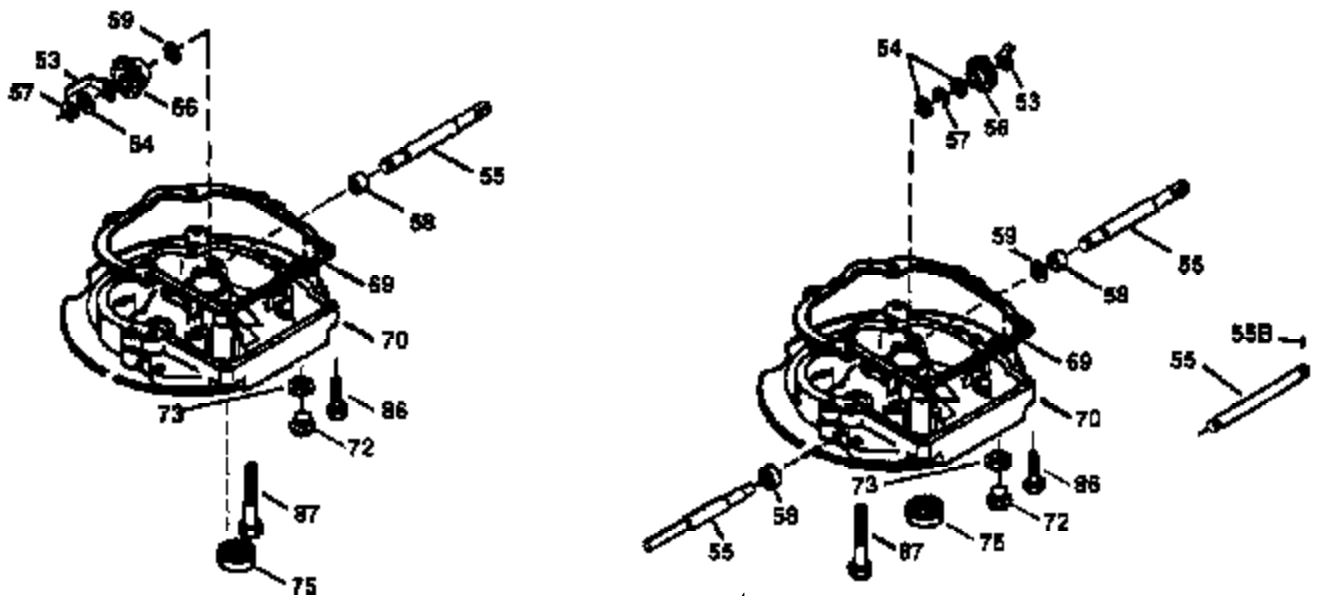

ILLUSTRATION SHOWS TYPICAL PARTS ONLY. ORDER BY PART NUMBER. PARTS NOT LISTED ARE SUPPLIED BY OEM.

VIEW 2 OF 3

Ref #	Part Number	Qty	Description
19	33578	1	Extension Spring
69	35261	1	* Mounting Flange Gasket
70	34311D	1	Mounting Flange (Incl. 72 thru 83)
72	30572	1	Oil Drain Plug
73	28833	1	Drain Plug Gasket
75	27897	1	Oil Seal
86	650488	6	Screw, 1/4-20 x 1-1/4"
182	6201	2	Screw, 1/4-28 x 7/8"
185	33004A	1	Intake Pipe (Incl. 224)
186	34337	1	Governor Link
223	650451	2	Screw, 1/4-20 x 1"
233	34699	1	Air Cleaner Bracket
238	650940	2	Screw, 10-32 x 3/4"
239	34698A	1	Air Cleaner Gasket
245	34782	1	A/C Filter
245A	34783	1	Air Cleaner Filter
250	35535	1	Air Cleaner Cover
287	650926	2	Screw, 8-32 x 21/64"
298	28763	3	Screw, 10-32 x 35/64"
300	34476A	1	Fuel Tank (Incl. 292 & 301)
301	33032	1	Fuel Cap
390	590732	1	Rewind Starter (NOTE: This engine could have been built with 590688 starter. Refer to the design of the air intake louvers for part identification. Individual starter parts do not interchange.)