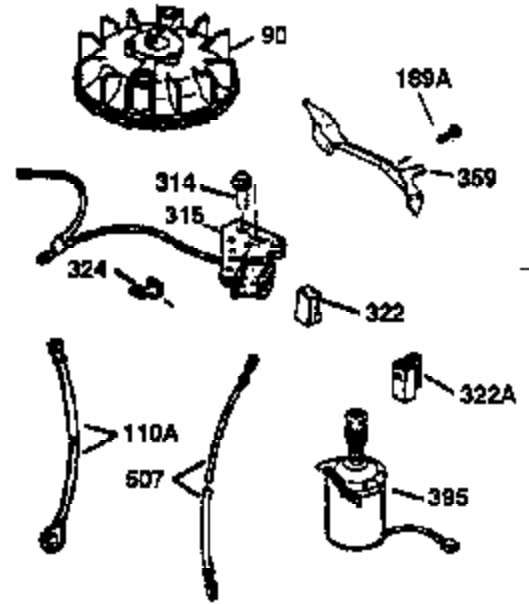

ILLUSTRATION SHOWS TYPICAL PARTS ONLY. ORDER BY PART NUMBER. PARTS NOT LISTED ARE SUPPLIED BY OEM.

VIEW 3 OF 3

Ref #	Part Number	Qty	Description
90	611112	1	Flywheel
227	35917	1	Air Cleaner Elbow
228	650826	1	Stud
229	650825	1	Air Cleaner Nut
233	34699	1	Air Cleaner Bracket
235	35533	1	Air Cleaner Elbow Fitting
238	650940	2	Screw, 10-32 x 3/4"
239	34698A	1	Air Cleaner Gasket
239B	35815	1	Air Cleaner Gasket
245	34782	1	A/C Filter
245A	34783	1	Air Cleaner Filter
249	35536	1	Air Cleaner Cover Seal
250	35535	1	Air Cleaner Cover
251	650513	1	Wing Nut
275	36491	1	Muffler (Incl. 277)
277	650988	2	Screw, 1/4-20 x 2-5/16"