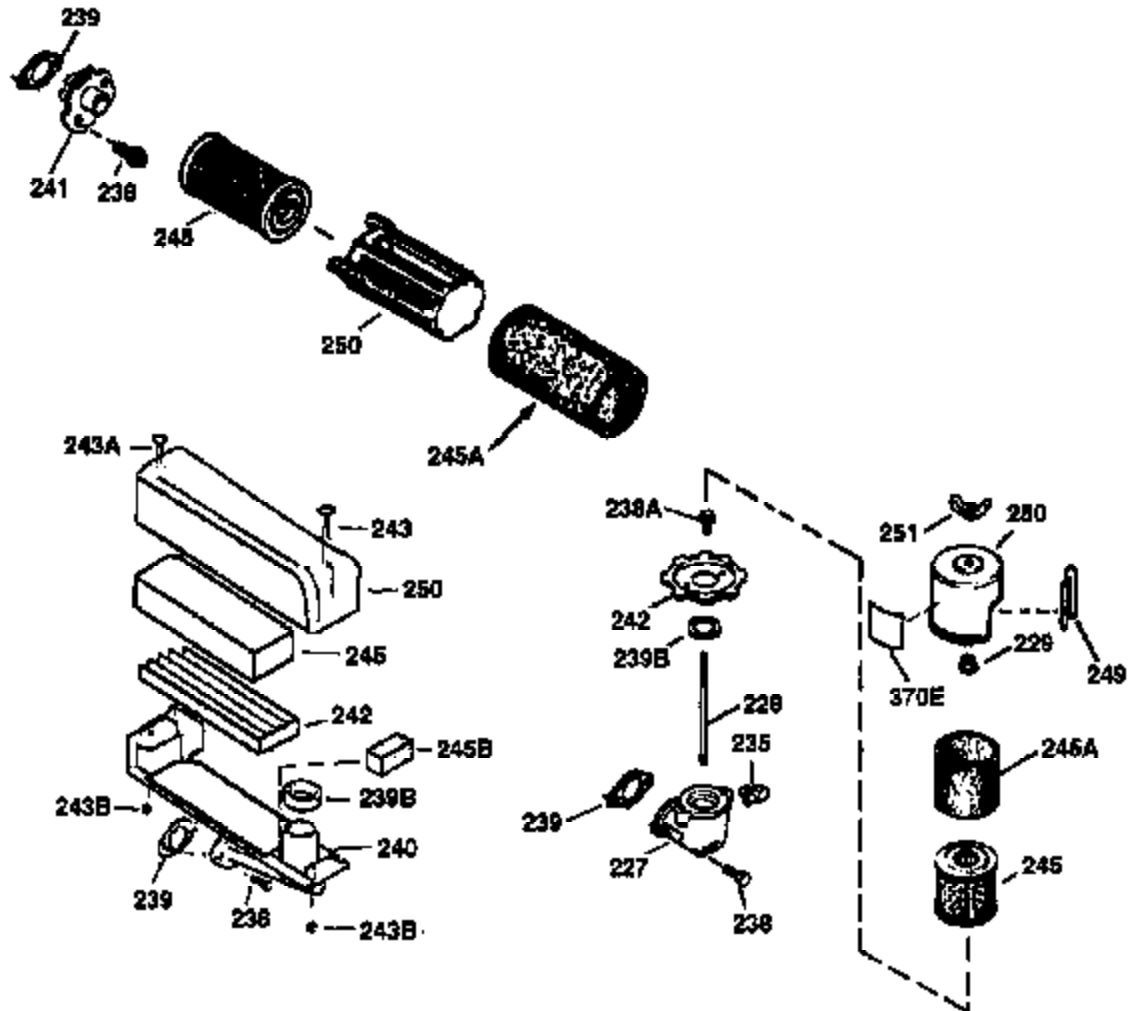

ILLUSTRATION SHOWS TYPICAL PARTS ONLY. ORDER BY PART NUMBER. PARTS NOT LISTED ARE SUPPLIED BY OEM.

VIEW 3 OF 3

Ref #	Part Number	Qty	Description
90	611112	1	Flywheel
227	35917	1	Air Cleaner Elbow
228	650826	1	Stud
229	650825	1	Air Cleaner Nut
233	34699	1	Air Cleaner Bracket
235	35533	1	Air Cleaner Elbow Fitting
238	650940	2	Screw, 10-32 x 3/4"
239	34698A	1	Air Cleaner Gasket
239B	35815	1	Air Cleaner Gasket
245	34782	1	A/C Filter
245A	34783	1	Air Cleaner Filter
249	35536	1	Air Cleaner Cover Seal
250	35535	1	Air Cleaner Cover
251	650513	1	Wing Nut
275	36491	1	Muffler (Incl. 277)
277	650988	2	Screw, 1/4-20 x 2-5/16"