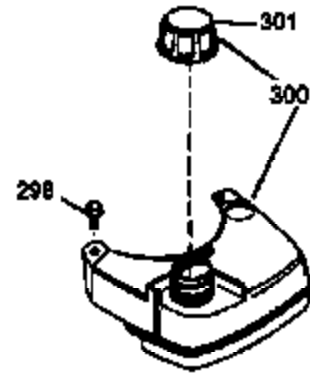

ILLUSTRATION SHOWS TYPICAL PARTS ONLY. ORDER BY PART NUMBER. PARTS NOT LISTED ARE SUPPLIED BY OEM.

VIEW 2 OF 3

Ref #	Part Number	Qty	Description
19	33578	1	Extension Spring
69	35261	1	* Mounting Flange Gasket
70	34311D	1	Mounting Flange (Incl. 72 thru 83)
72	30572	1	Oil Drain Plug
73	28833	1	Drain Plug Gasket
75	27897	1	Oil Seal
86	650488	6	Screw, 1/4-20 x 1-1/4"
182	6201	2	Screw, 1/4-28 x 7/8"
185	33004A	1	Intake Pipe (Incl. 224)
186	34337	1	Governor Link
223	650451	2	Screw, 1/4-20 x 1"
233	34699	1	Air Cleaner Bracket
238	650940	2	Screw, 10-32 x 3/4"
239	34698A	1	Air Cleaner Gasket
245	34782	1	A/C Filter
245A	34783	1	Air Cleaner Filter
250	35535	1	Air Cleaner Cover
287	650926	2	Screw, 8-32 x 21/64"
298	28763	3	Screw, 10-32 x 35/64"
300	34476A	1	Fuel Tank (Incl. 292 & 301)
301	33032	1	Fuel Cap
390	590732	1	Rewind Starter (NOTE: This engine could have been built with 590688 starter. Refer to the design of the air intake louvers for part identification. Individual starter parts do not interchange.)