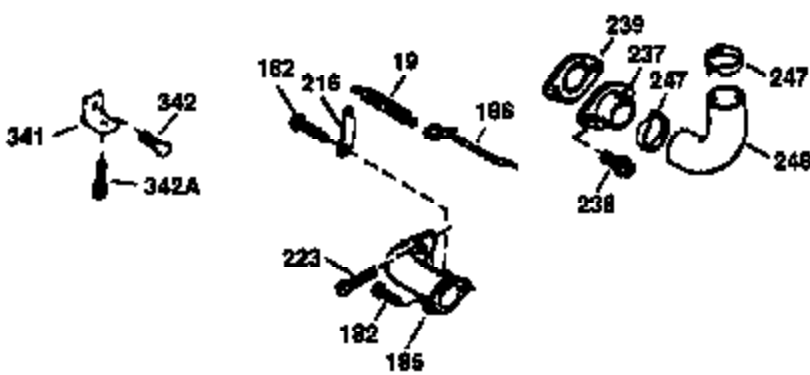

ILLUSTRATION SHOWS TYPICAL PARTS ONLY. ORDER BY PART NUMBER. PARTS NOT LISTED ARE SUPPLIED BY OEM.

VIEW 2 OF 3

Ref #	Part Number	Qty	Description
19	33578	1	Extension Spring
69	35261	1	* Mounting Flange Gasket
70	34311D	1	Mounting Flange (Incl. 72 thru 83)
72	30572	1	Oil Drain Plug
73	28833	1	Drain Plug Gasket
75	27897	1	Oil Seal
86	650488	6	Screw, 1/4-20 x 1-1/4"
182	6201	2	Screw, 1/4-28 x 7/8"
185	33004A	1	Intake Pipe (Incl. 224)
186	34337	1	Governor Link
223	650451	2	Screw, 1/4-20 x 1"
233	34699	1	Air Cleaner Bracket
238	650940	2	Screw, 10-32 x 3/4"
239	34698A	1	Air Cleaner Gasket
245	34782	1	A/C Filter
245A	34783	1	Air Cleaner Filter
250	35535	1	Air Cleaner Cover
287	650926	2	Screw, 8-32 x 21/64"
298	28763	3	Screw, 10-32 x 35/64"
300	34476A	1	Fuel Tank (Incl. 292 & 301)
301	33032	1	Fuel Cap
390	590732	1	Rewind Starter (NOTE: This engine could have been built with 590688 starter. Refer to the design of the air intake louvers for part identification. Individual starter parts do not interchange.)