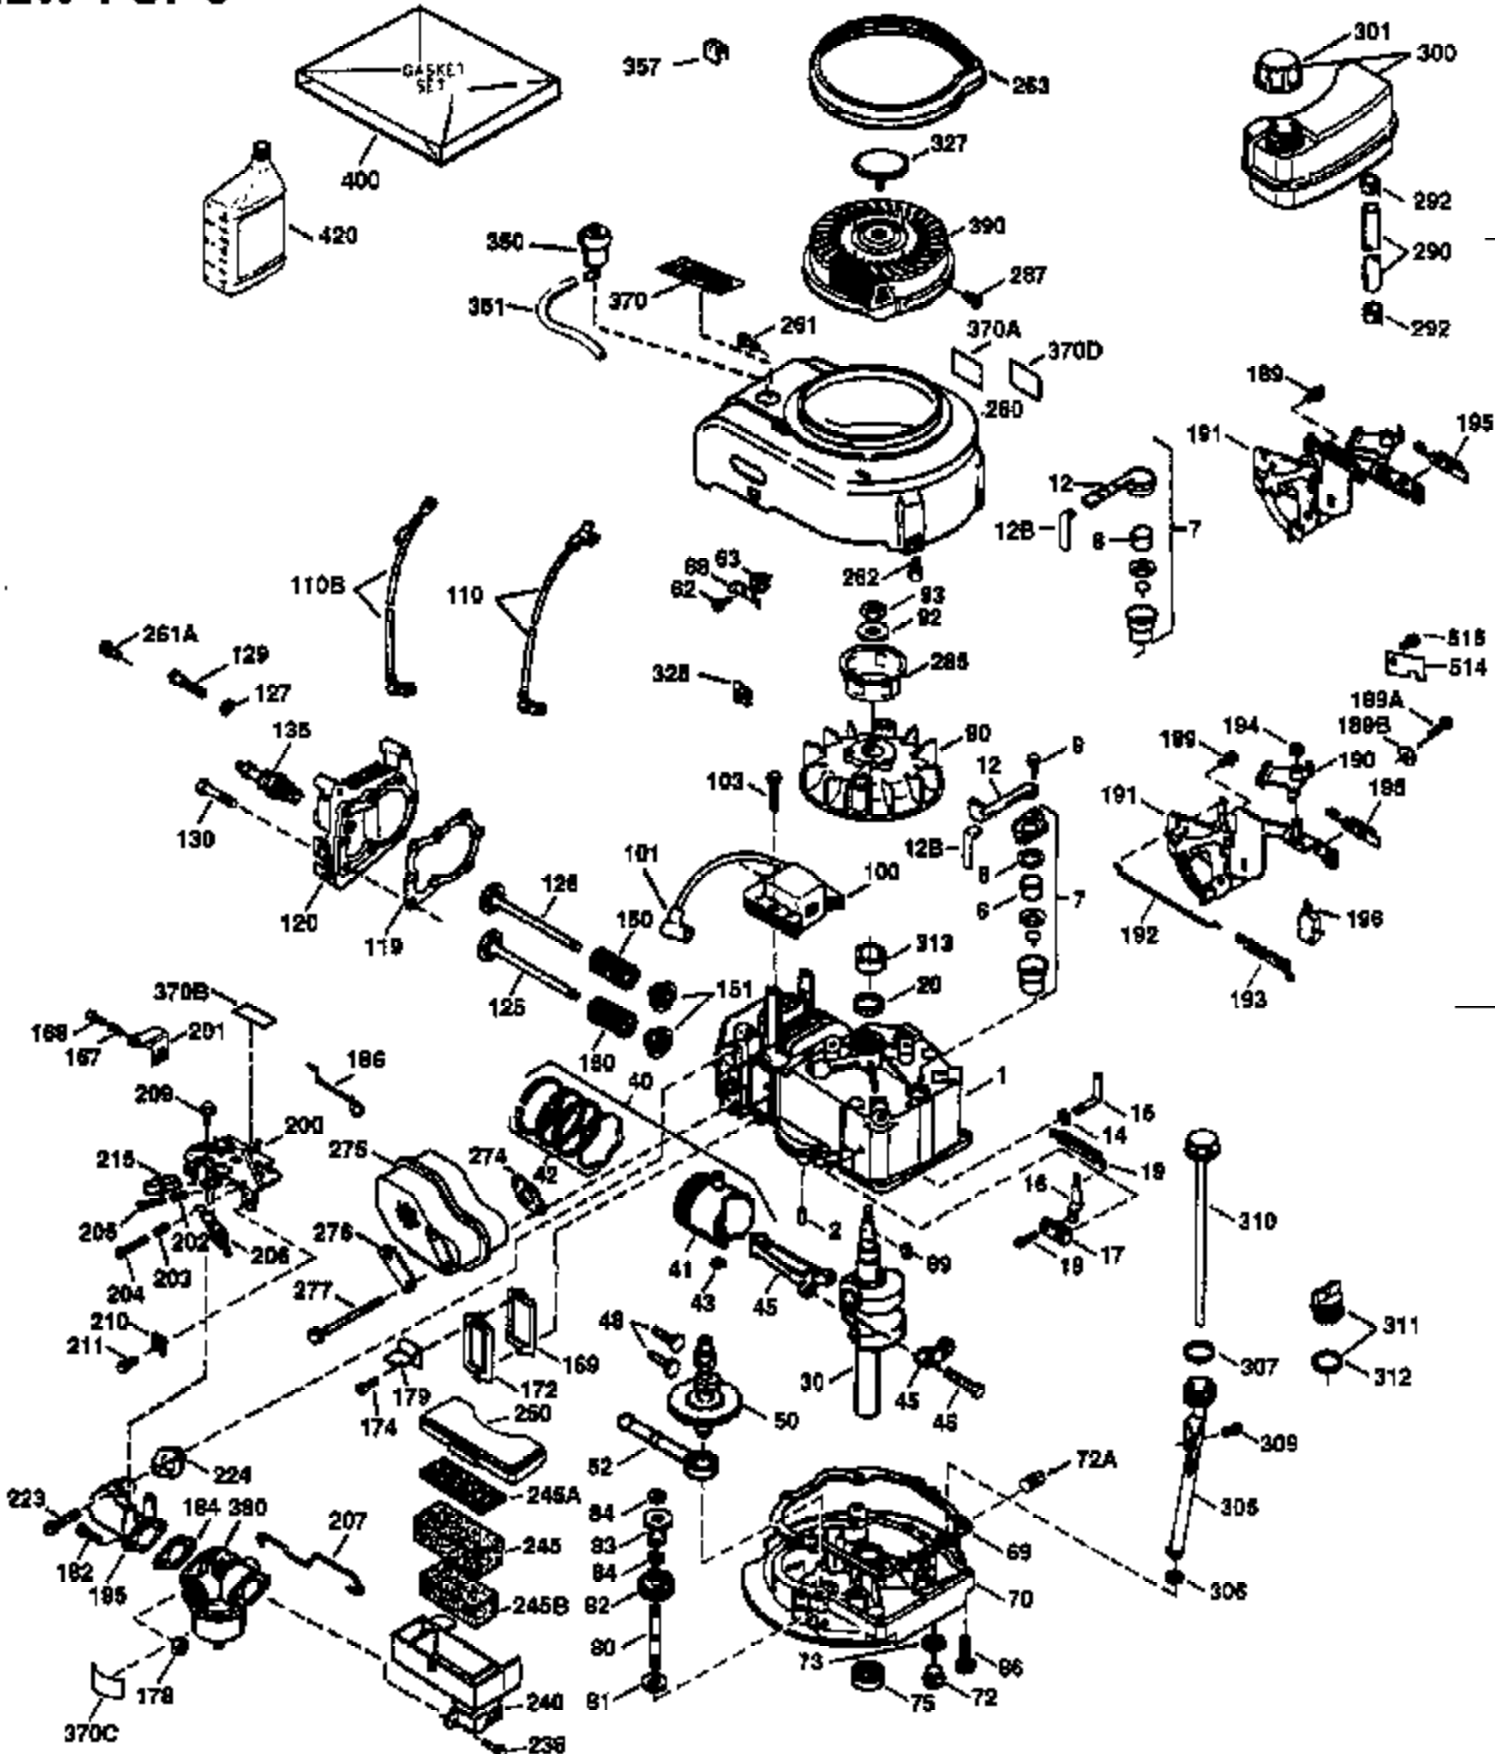

ILLUSTRATION SHOWS TYPICAL PARTS ONLY. ORDER BY PART NUMBER. PARTS NOT LISTED ARE SUPPLIED BY OEM.

VIEW 1 OF 3

Engine Parts List #1

Ref #	Part Number	Qty	Description
1	36265	1	Cylinder (Incl. 2 & 20)
2	26727	2	Dowel Pin
6	33734	1	Breather Element
7	34214A	1	Breather Ass'y. (Incl. 6, 8, 9 & 12)
8	33735	1	* Breather Gasket
9	30200	1	Screw, 10-24 x 9/16"
12	33886	1	Breather Tube
14	28277	1	Washer
15	30589	1	Governor Rod (Incl. 14)
16	31383A	1	Governor Lever
17	31335	1	Governor Lever Clamp
18	650548	1	Screw, 8-32 x 5/16"
19	33578	1	Extension Spring
20	32600	1	Oil Seal
30	36237A	1	Crankshaft
40	36073	1	Piston, Pin & Ring Set (Std.)
40	36074	1	Piston, Pin & Ring Set (.010" OS)
40	36075	1	Piston, Pin & Ring Set (.020" OS)
41	36070	1	Piston & Pin Ass'y. (Std.) (Incl. 43)
41	36071	1	Piston & Pin Ass'y. (.010" OS) (Incl. 43)
41	36072	1	Piston & Pin Ass'y. (.020" OS) (Incl. 43)
42	36076	1	Ring Set (Std.)
42	36077	1	Ring Set (.010" OS)
42	36078	1	Ring Set (.020" OS)
43	20381	2	Piston Pin Retaining Ring
45	30963B	1	Connecting Rod Ass'y. (Incl. 46)
46	32610A	2	Connecting Rod Bolt
48	27241	2	Valve Lifter
50	35992	1	Camshaft (MCR)
52	29914	1	Oil Pump Ass'y.
69	35261	1	* Mounting Flange Gasket
70	34311D	1	Mounting Flange (Incl. 72 thru 83)
72	30572	1	Oil Drain Plug (Incl. 73)
72A	9556	1	Oil Drain Plug
73	28833	1	Drain Plug Gasket
75	27897	1	Oil Seal
80	30574A	1	Governor Shaft
81	30590A	1	Washer
82	30591	1	Governor Gear Ass'y. (Incl. 81)
83	30588A	1	Governor Spool
86	650488	6	Screw, 1/4-20 x 1-1/4"
89	611004	1	Flywheel Key
90	611112	1	Flywheel
92	650815	1	Belleville Washer
93	650816	1	Flywheel Nut
100	34443A	1	Solid State Ignition
101	610118	1	Spark Plug Cover
103	650814	2	Screw, Torx T-15, 10-24 x 1"
110	35181	1	Ground Wire
119	33554A	1	* Cylinder Head Gasket
120	34342	1	Cylinder Head
125	29313C	1	Exhaust Valve (Std.) (Incl. 151)
125	29315C	1	Exhaust Valve (1/32" OS) (Incl. 151)
126	29314B	1	Intake Valve (Std.) (Incl. 151)
126	29315C	1	Intake Valve (1/32" OS) (Incl. 151)
130	6021A	8	Screw, 5/16-18 x 1-1/2"
135	35395	1	Resistor Spark Plug (RJ19LM)
150	35991	2	Valve Spring