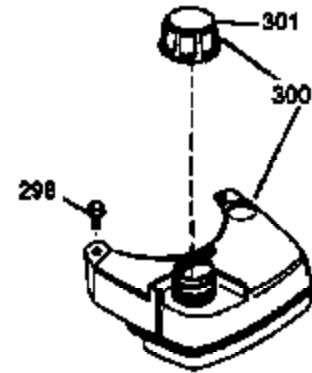

Engine Parts List #1

Ref #	Part Number	Qty	Description
151	31673	2	Valve Spring Cap
169	27234A	1	* Valve Cover Gasket
172	32755	1	Valve Cover
174	650128	2	Screw, 10-24 x 1/2"
178	29752	2	Nut & Lock Washer, 1/4-28
179	30593	1	Retainer Clip
182	6201	2	Screw, 1/4-28 x 7/8"
184	26756	1	* Carburetor To Intake Pipe Gasket
185	33004A	1	Intake Pipe (Incl. 224)
186	34336	1	Governor Link
200	33131A	1	Control Bracket (Incl. 202 thru 206)
202	33802	1	Compression Spring
203	31342	1	Compression Spring
204	650549	1	Screw, 5-40 x 7/16"
205	650777	1	Screw, 6-32 x 21/32"
206	610973	1	Terminal
207	34337	1	Throttle Link
209	30200	2	Screw, 10-24 x 9/16"
210	27793	1	Conduit Clip
211	28942	1	Screw, 10-32 x 3/8"
223	650451	2	Screw, 1/4-20 x 1"
224	34690A	1	* Intake Pipe Gasket
239A	35815	1	Air Cleaner Gasket
245	34782	1	Air Cleaner Filter
245A	34783	1	Air Cleaner Filter
250	35535	1	Air Cleaner Cover
260	35489	1	Blower Housing
261	30200	2	Screw, 10-24 x 9/16"
262	650831	2	Screw, 1/4-20 x 1/2"
275	391019A	1	Muffler
276	33753	1	Locking Plate
277	650795	2	Screw, 1/4-20 x 2-1/4"
285	35000	1	Starter Cup
287	650926	2	Screw, 8-32 x 21/64"
290	30705	1	Fuel Line
292	26460	3	Fuel Line Clamp
300	34476A	1	Fuel Tank (Incl. 292 & 301)
301	33032	1	Fuel Cap
305	35577	1	Oil Fill Tube
306	34265	1	* "O" Ring
307	35499	1	"O" Ring
309	650562	1	Screw, 10-32 x 1/2"
310	35578	1	Dipstick
313	34080	1	Spacer
325	29443	1	Wire Clip
327	35392	1	Starter Plug
370A	36260	1	Primer Decal
370B	34704	1	Instruction Decal
370	36261	1	Instruction Decal
380	632391	1	Carburetor (Incl. 184)
390	590688	1	Rewind Starter
400	35997	1	* Gasket Set (Incl. items marked PK in notes) Incl. part #'s: 26756 (1), 27234A (1), 33554A (1), 33735 (1), 34265 (1), 34338 (1), 34690A (1), 35261 (1)
420	730225	1	SAE 30 4-Cycle Engine Oil (Quart)

ILLUSTRATION SHOWS TYPICAL PARTS ONLY. ORDER BY PART NUMBER. PARTS NOT LISTED ARE SUPPLIED BY OEM.

VIEW 2 OF 3