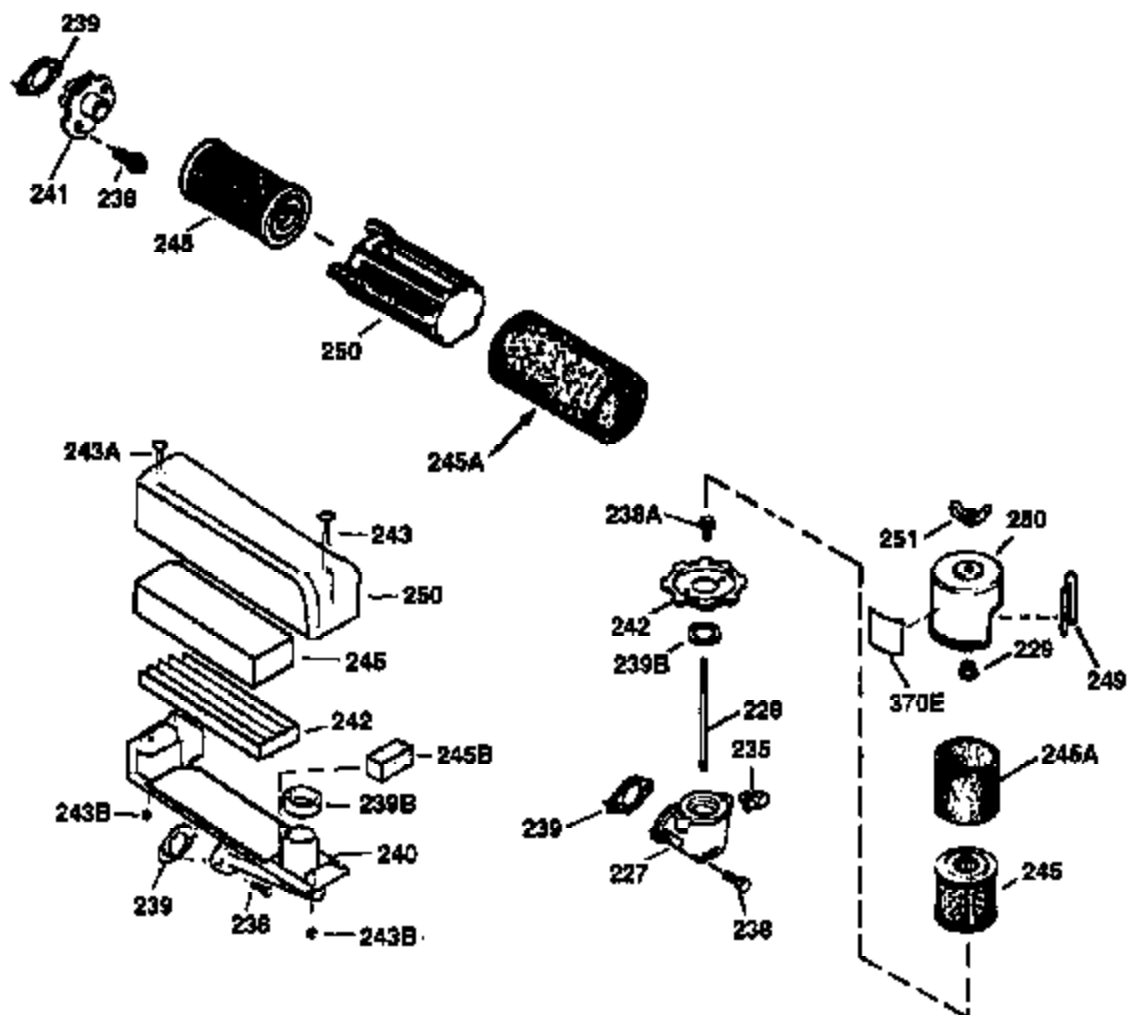

ILLUSTRATION SHOWS TYPICAL PARTS ONLY. ORDER BY PART NUMBER. PARTS NOT LISTED ARE SUPPLIED BY OEM.

VIEW 3 OF 3

Ref #	Part Number	Qty	Description
90	611112	1	Flywheel
227	35917	1	Air Cleaner Elbow Ass'y. (Incl. 238A)
228	650826	1	Stud, 1/4-20 x 6.20 Threaded Both End s
229	650825	1	Nut & Lock Washer, 1/4-20
235	35533	1	Breather Tube Fitting
238A	650940	2	Screw, 10-32 x 3/4"
239	34698A	1	Air Cleaner Gasket
239A	35815	1	Air Cleaner Gasket
242	34699	1	Air Cleaner Bracket
245	34782	1	Air Cleaner Filter
245A	34783	1	Air Cleaner Filter
249	35536	1	Air Cleaner Cover Seal
250	35535	1	Air Cleaner Cover
251	650513	1	Wing Nut, 1/4-20
275	391019A	1	Muffler
276	33753	1	Locking Plate
277	650795	2	Screw, 1/4-20 x 2-1/4"