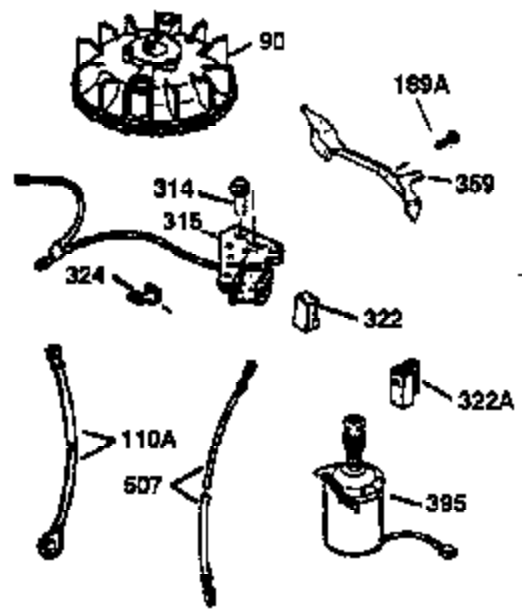

ILLUSTRATION SHOWS TYPICAL PARTS ONLY. ORDER BY PART NUMBER. PARTS NOT LISTED ARE SUPPLIED BY OEM.

VIEW 3 OF 3

Ref #	Part Number	Qty	Description
90	611112	1	Flywheel
227	35917	1	Air Cleaner Elbow Ass'y. (Incl. 238A)
228	650826	1	Stud, 1/4-20 x 6.20 Threaded Both End s
229	650825	1	Nut & Lock Washer, 1/4-20
235	35533	1	Breather Tube Fitting
238A	650940	2	Screw, 10-32 x 3/4"
239	34698A	1	Air Cleaner Gasket
239A	35815	1	Air Cleaner Gasket
242	34699	1	Air Cleaner Bracket
245	34782	1	Air Cleaner Filter
245A	34783	1	Air Cleaner Filter
249	35536	1	Air Cleaner Cover Seal
250	35535	1	Air Cleaner Cover
251	650513	1	Wing Nut, 1/4-20
275	391019A	1	Muffler
276	33753	1	Locking Plate
277	650795	2	Screw, 1/4-20 x 2-1/4"