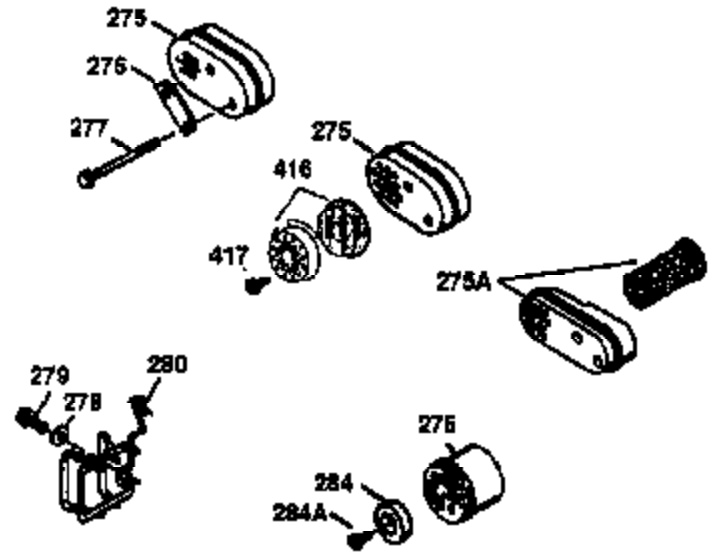

ILLUSTRATION SHOWS TYPICAL PARTS ONLY. ORDER BY PART NUMBER. PARTS NOT LISTED ARE SUPPLIED BY OEM.

VIEW 3 OF 3

Ref #	Part Number	Qty	Description
90	611112	1	Flywheel
227	35917	1	Air Cleaner Elbow Ass'y. (Incl. 238A)
228	650826	1	Stud, 1/4-20 x 6.20 Threaded Both End s
229	650825	1	Nut & Lock Washer, 1/4-20
235	35533	1	Breather Tube Fitting
238A	650940	2	Screw, 10-32 x 3/4"
239	34698A	1	Air Cleaner Gasket
239A	35815	1	Air Cleaner Gasket
242	34699	1	Air Cleaner Bracket
245	34782	1	Air Cleaner Filter
245A	34783	1	Air Cleaner Filter
249	35536	1	Air Cleaner Cover Seal
250	35535	1	Air Cleaner Cover
251	650513	1	Wing Nut, 1/4-20
275	391019A	1	Muffler
276	33753	1	Locking Plate
277	650795	2	Screw, 1/4-20 x 2-1/4"