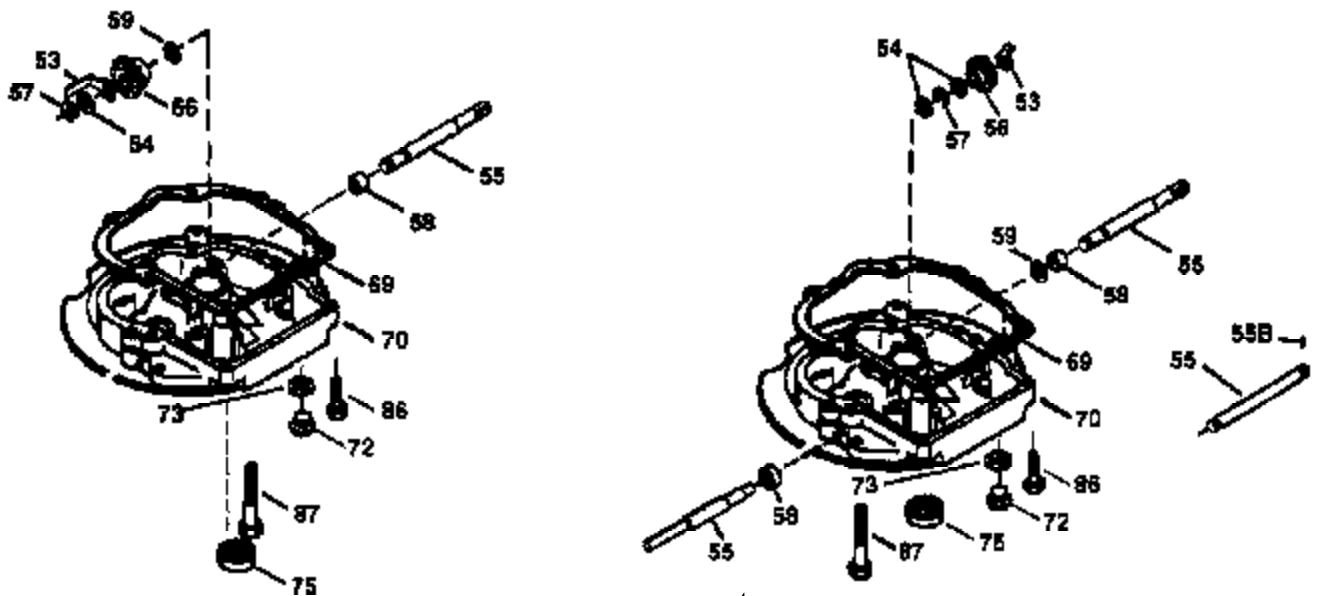

ILLUSTRATION SHOWS TYPICAL PARTS ONLY. ORDER BY PART NUMBER. PARTS NOT LISTED ARE SUPPLIED BY OEM.

VIEW 2 OF 3

Ref #	Part Number	Qty	Description
19	31361	1	Extension Spring
69	35261	1	* Mounting Flange Gasket
70	32612B	1	Mounting Flange (Incl. 72 thru 83)
72	36083	1	Oil Drain Plug
75	27897	1	Oil Seal
86	650488	6	Screw, 1/4-20 x 1-1/4"
182	6201	2	Screw, 1/4-28 x 7/8"
185	31384A	1	Intake Pipe (Incl. 224)
186	34337	1	Governor Link
223	650451	2	Screw, 1/4-20 x 1"
238	650806	2	Screw, 10-32 x 5/8"
239	34338	1	* Air Cleaner Gasket
245	34340	1	Air Cleaner Filter
250	36213	1	Air Cleaner Cover
287	650926	2	Screw, 8-32 x 21/64"
300	35586	1	Fuel Tank (Incl. 292 & 301)
301	35355	1	Fuel Cap
390	590686	1	Rewind Starter