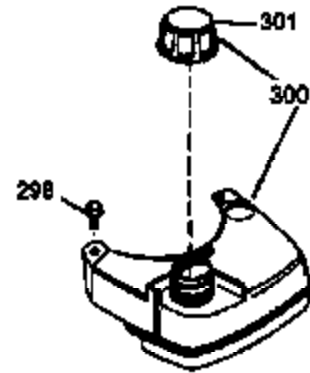

ILLUSTRATION SHOWS TYPICAL PARTS ONLY. ORDER BY PART NUMBER. PARTS NOT LISTED ARE SUPPLIED BY OEM.

VIEW 2 OF 3

Ref #	Part Number	Qty	Description
19	31361	1	Extension Spring
69	35261	1	* Mounting Flange Gasket
70	32612B	1	Mounting Flange (Incl. 72 thru 83)
72	36083	1	Oil Drain Plug
75	27897	1	Oil Seal
86	650488	6	Screw, 1/4-20 x 1-1/4"
182	6201	2	Screw, 1/4-28 x 7/8"
185	31384A	1	Intake Pipe (Incl. 224)
186	34337	1	Governor Link
223	650451	2	Screw, 1/4-20 x 1"
238	650806	2	Screw, 10-32 x 5/8"
239	34338	1	* Air Cleaner Gasket
245	34340	1	Air Cleaner Filter
250	36213	1	Air Cleaner Cover
287	650926	2	Screw, 8-32 x 21/64"
300	35586	1	Fuel Tank (Incl. 292 & 301)
301	35355	1	Fuel Cap
390	590686	1	Rewind Starter