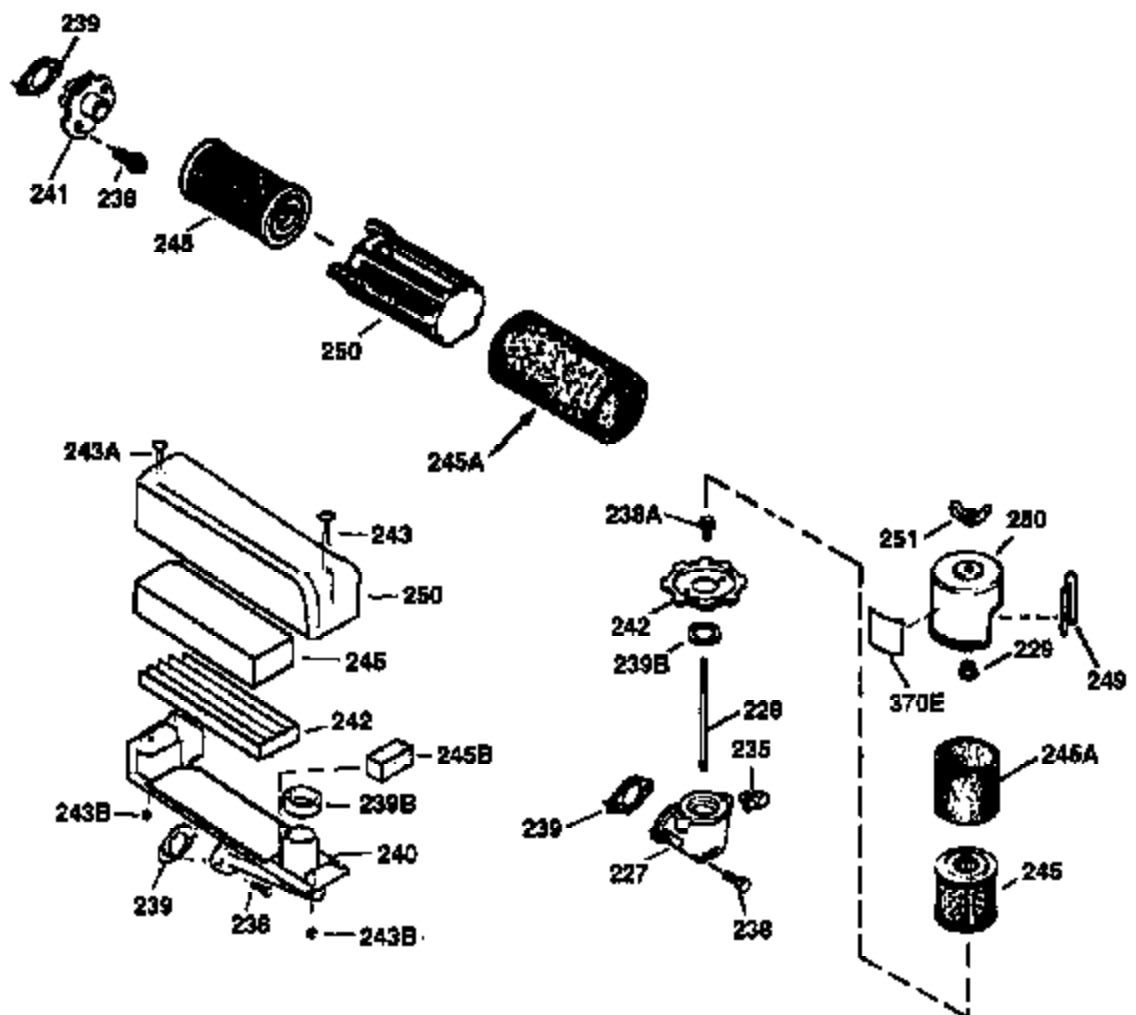

ILLUSTRATION SHOWS TYPICAL PARTS ONLY. ORDER BY PART NUMBER. PARTS NOT LISTED ARE SUPPLIED BY OEM.

VIEW 3 OF 3

Ref #	Part Number	Qty	Description
90	611112	1	Flywheel
238	650806	2	Screw, 10-32 x 5/8"
239	34338	1	* Air Cleaner Gasket
240	34858	1	Air Cleaner Body
245	34340	1	Air Cleaner Filter
250	36213	1	Air Cleaner Cover
275	35708	1	Muffler (Incl. 277)
277	650795	2	Screw, 1/4-20 x 2-1/4"