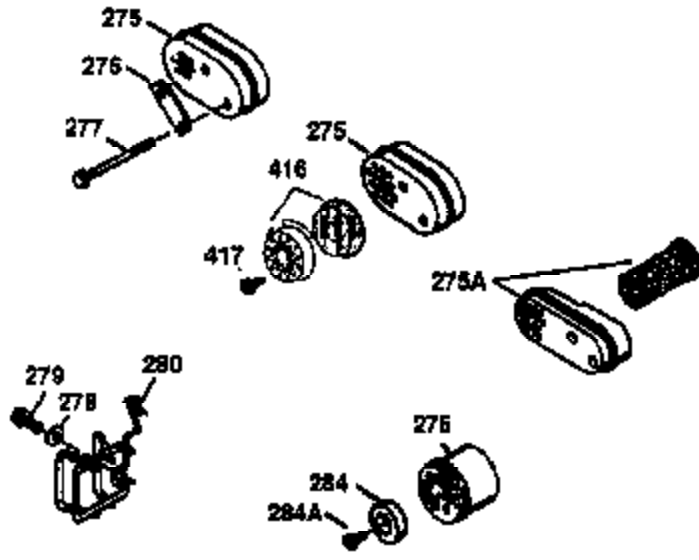

ILLUSTRATION SHOWS TYPICAL PARTS ONLY. ORDER BY PART NUMBER. PARTS NOT LISTED ARE SUPPLIED BY OEM.

VIEW 3 OF 3

Ref #	Part Number	Qty	Description
90	611112	1	Flywheel
238	650806	2	Screw, 10-32 x 5/8"
239	34338	1	* Air Cleaner Gasket
240	34858	1	Air Cleaner Body
245	34340	1	Air Cleaner Filter
250	36213	1	Air Cleaner Cover
275	35708	1	Muffler (Incl. 277)
277	650795	2	Screw, 1/4-20 x 2-1/4"