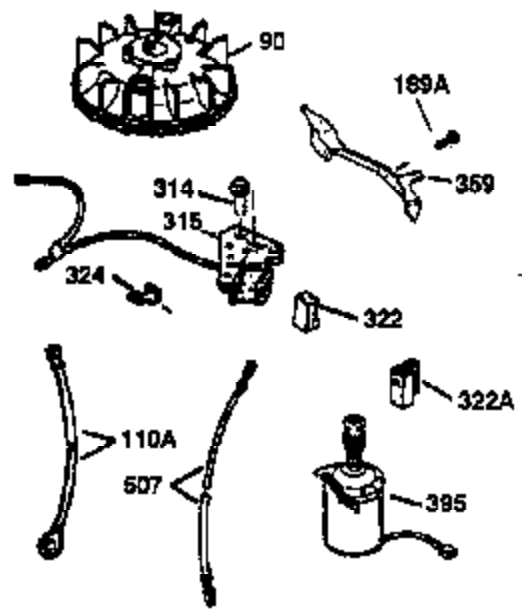

ILLUSTRATION SHOWS TYPICAL PARTS ONLY. ORDER BY PART NUMBER. PARTS NOT LISTED ARE SUPPLIED BY OEM.

VIEW 3 OF 3

Ref #	Part Number	Qty	Description
90	611112	1	Flywheel
238	650806	2	Screw, 10-32 x 5/8"
239	34338	1	* Air Cleaner Gasket
240	34858	1	Air Cleaner Body
245	34340	1	Air Cleaner Filter
250	36213	1	Air Cleaner Cover
275	35708	1	Muffler (Incl. 277)
277	650795	2	Screw, 1/4-20 x 2-1/4"