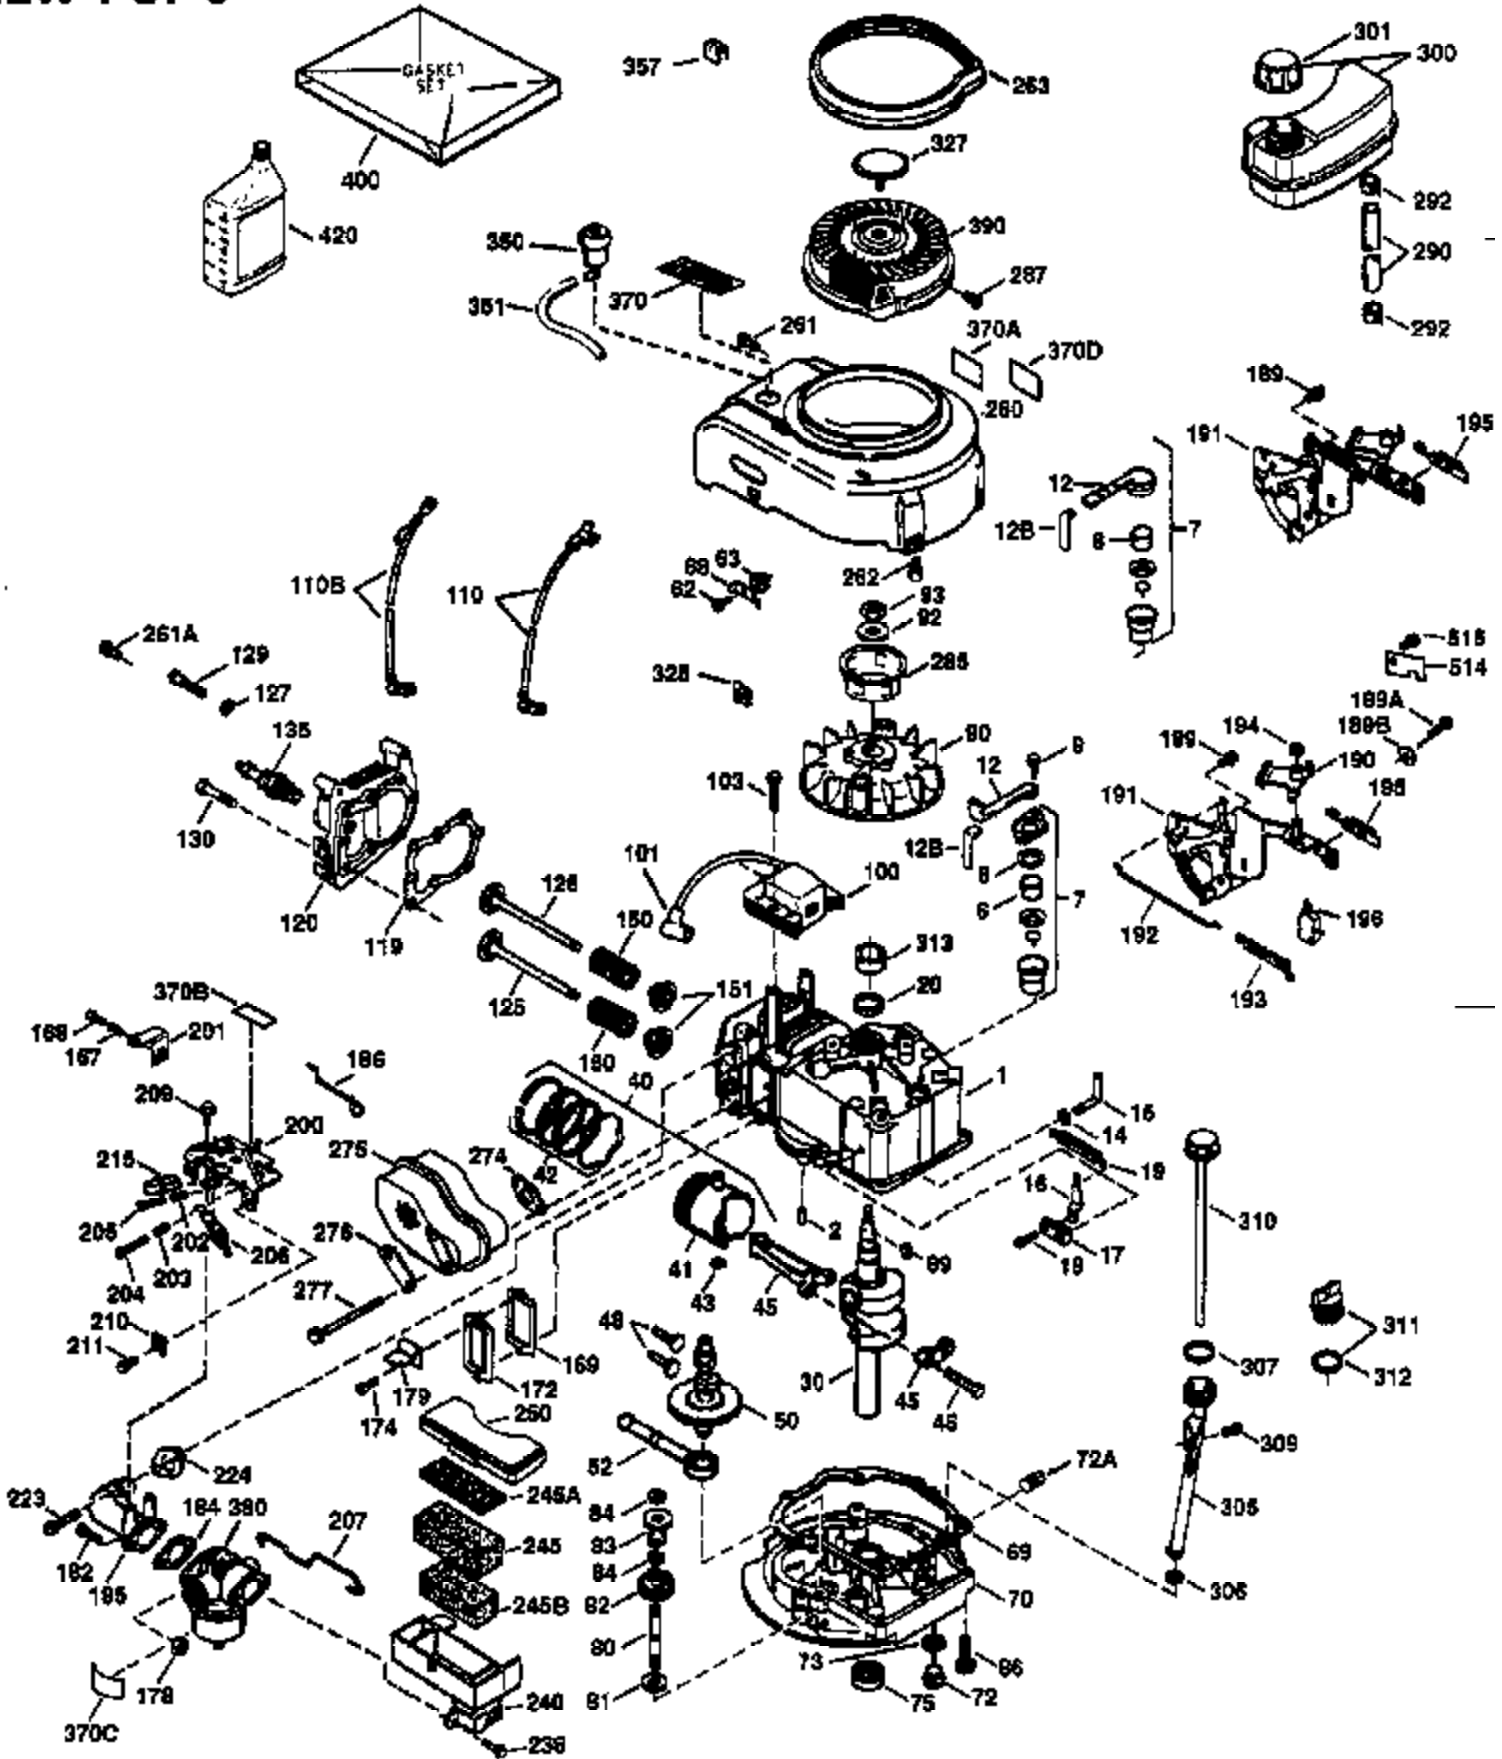

ILLUSTRATION SHOWS TYPICAL PARTS ONLY. ORDER BY PART NUMBER. PARTS NOT LISTED ARE SUPPLIED BY OEM.

VIEW 1 OF 3

Engine Parts List #1

Ref #	Part Number	Qty	Description
1	36265	1	Cylinder (Incl. 2 & 20)
2	26727	2	Dowel Pin
6	33734	1	Breather Element
7	34214A	1	Breather Ass'y. (Incl. 6, 8, 9 & 12)
8	33735	1	* Breather Gasket
9	30200	1	Screw, 10-24 x 9/16"
12	33886	1	Breather Tube
14	28277	1	Washer
15	30589	1	Governor Rod (Incl. 14)
16	31383A	1	Governor Lever
17	31335	1	Governor Lever Clamp
18	650548	1	Screw, 8-32 x 5/16"
19	31361	1	Extension Spring
20	32600	1	Oil Seal
30	36215A	1	Crankshaft
40	36073	1	Piston, Pin & Ring Set (Std.)
40	36074	1	Piston, Pin & Ring Set (.010" OS)
40	36075	1	Piston, Pin & Ring Set (.020" OS)
41	36070	1	Piston & Pin Ass'y. (Std.) (Incl. 43)
41	36071	1	Piston & Pin Ass'y. (.010" OS) (Incl. 43)
41	36072	1	Piston & Pin Ass'y. (.020" OS) (Incl. 43)
42	36076	1	Ring Set (Std.)
42	36077	1	Ring Set (.010" OS)
42	36078	1	Ring Set (.020" OS)
43	20381	2	Piston Pin Retaining Ring
45	30963B	1	Connecting Rod Ass'y. (Incl. 46)
46	32610A	2	Connecting Rod Bolt
48	27241	2	Valve Lifter
50	35990	1	Camshaft (BCR)
52	29914	1	Oil Pump Ass'y.
69	35261	1	* Mounting Flange Gasket
70	32612B	1	Mounting Flange (Incl. 72 thru 83)
72	36083	1	Oil Drain Plug
75	27897	1	Oil Seal
80	30574A	1	Governor Shaft
81	30590A	1	Washer
82	30591	1	Governor Gear Ass'y. (Incl. 81)
83	30588A	1	Governor Spool
86	650488	6	Screw, 1/4-20 x 1-1/4"
89	611004	1	Flywheel Key
90	611112	1	Flywheel
92	650815	1	Belleville Washer
93	650816	1	Flywheel Nut
100	34443A	1	Solid State Ignition
101	610118	1	Spark Plug Cover
103	650814	2	Screw, Torx T-15, 10-24 x 1"
110	34961	1	Ground Wire
119	33554A	1	* Cylinder Head Gasket
120	34342	1	Cylinder Head
125	29313C	1	Exhaust Valve (Std.) (Incl. 151)
125	29315C	1	Exhaust Valve (1/32" OS) (Incl. 151)
126	29314B	1	Intake Valve (Std.) (Incl. 151)
126	29315C	1	Intake Valve (1/32" OS) (Incl. 151)
130	6021A	8	Screw, 5/16-18 x 1-1/2"
135	35395	1	Resistor Spark Plug (RJ19LM)
150	35991	2	Valve Spring
151	31673	2	Valve Spring Cap
169	27234A	1	* Valve Cover Gasket