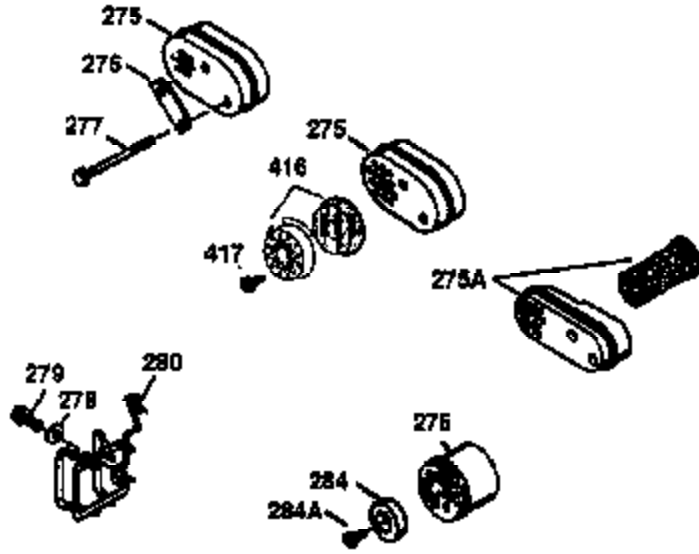

ILLUSTRATION SHOWS TYPICAL PARTS ONLY. ORDER BY PART NUMBER. PARTS NOT LISTED ARE SUPPLIED BY OEM.

VIEW 3 OF 3

Ref #	Part Number	Qty	Description
90	611112	1	Flywheel
238	650806	2	Screw, 10-32 x 5/8"
239	34338	1	* Air Cleaner Gasket
240	34858	1	Air Cleaner Body
245	34340	1	Air Cleaner Filter
250	34341B	1	Air Cleaner Cover
275	36473	1	Muffler (Incl. 277)
277	650988	2	Screw, 1/4-20 x 2-5/16"
324	33177	1	Terminal