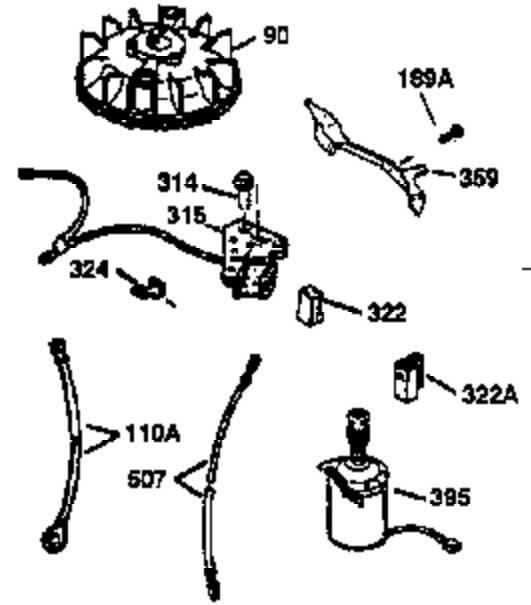

ILLUSTRATION SHOWS TYPICAL PARTS ONLY. ORDER BY PART NUMBER. PARTS NOT LISTED ARE SUPPLIED BY OEM.

VIEW 3 OF 3

Ref #	Part Number	Qty	Description
90	611112	1	Flywheel
238	650806	2	Screw, 10-32 x 5/8"
239	34338	1	* Air Cleaner Gasket
240	34858	1	Air Cleaner Body
245	34340	1	Air Cleaner Filter
250	34341B	1	Air Cleaner Cover
275	36473	1	Muffler (Incl. 277)
277	650988	2	Screw, 1/4-20 x 2-5/16"
324	33177	1	Terminal