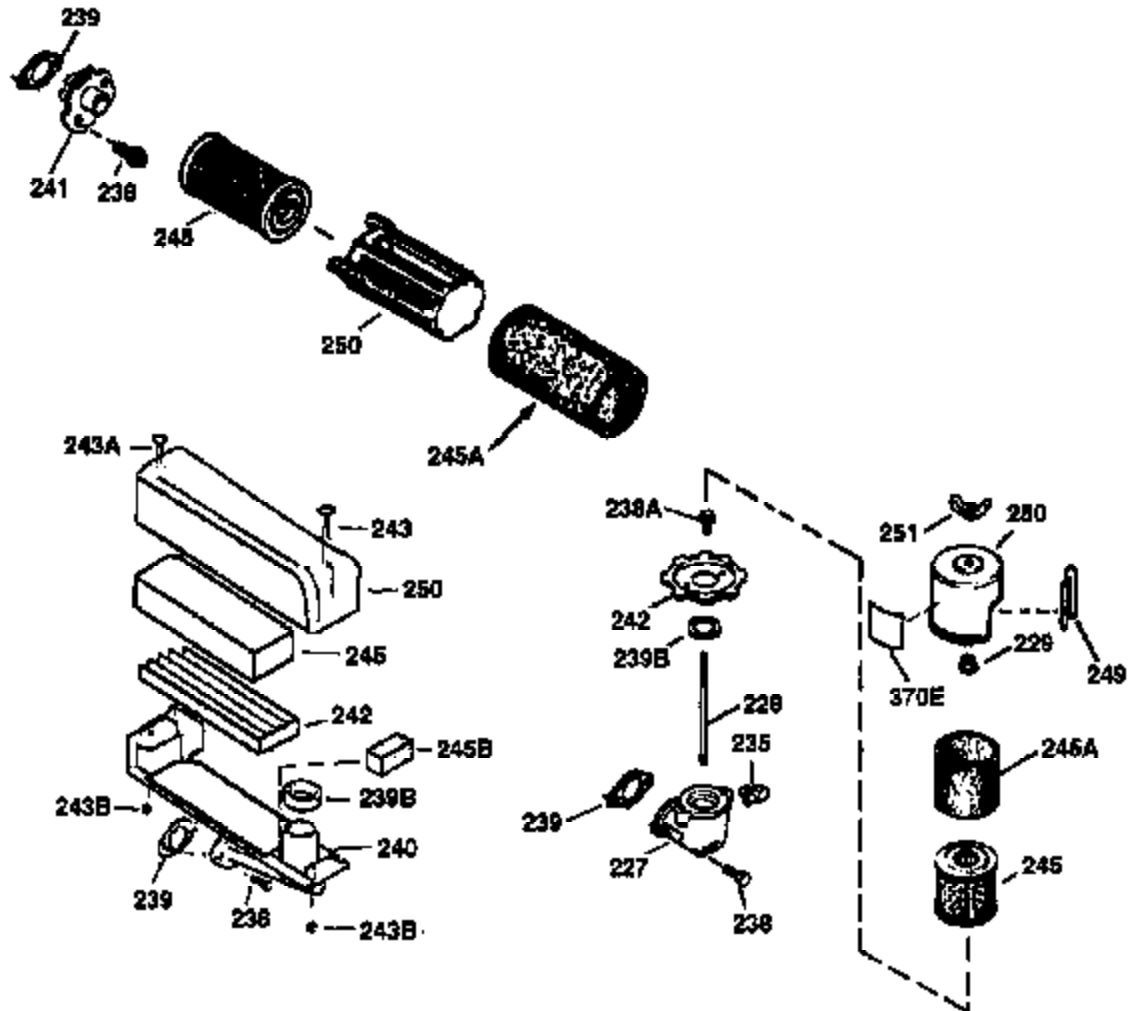

ILLUSTRATION SHOWS TYPICAL PARTS ONLY. ORDER BY PART NUMBER. PARTS NOT LISTED ARE SUPPLIED BY OEM.

VIEW 3 OF 3

Ref #	Part Number	Qty	Description
90	611112	1	Flywheel
238	650806	2	Screw, 10-32 x 5/8"
239	34338	1	* Air Cleaner Gasket
240	34858	1	Air Cleaner Body
245	34340	1	Air Cleaner Filter
250	34341B	1	Air Cleaner Cover
275	36473	1	Muffler (Incl. 277)
277	650988	2	Screw, 1/4-20 x 2-5/16"
324	33177	1	Terminal