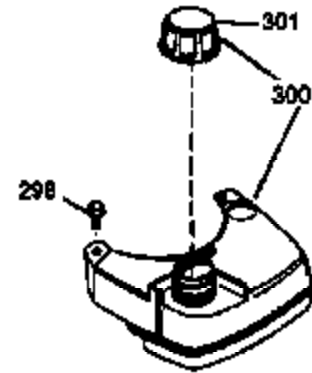

ILLUSTRATION SHOWS TYPICAL PARTS ONLY. ORDER BY PART NUMBER. PARTS NOT LISTED ARE SUPPLIED BY OEM.

VIEW 2 OF 3

Ref #	Part Number	Qty	Description
19	31386	1	Extension Spring
53	31745	1	Tang Washer
54	31747	1	Washer
55	31766	1	P.T.O. Shaft
55B	31493	1	Drive Pin
56	31746	1	L.H. Worm Gear
57	31749	1	Retaining Ring
58	31744	1	Oil Seal
59	31787	1	Washer
69	35261	1	* Mounting Flange Gasket
70	33521E	1	Mounting Flange (Incl.58,72 thru 83)
72	36083	1	Oil Drain Plug
75	26208	1	Oil Seal
86	650488	5	Screw, 1/4-20 x 1-1/4"
87	650492	1	Screw, 1/4-20 x 2-1/4"
182	6201	2	Screw, 1/4-28 x 7/8"
185	31384A	1	Intake Pipe (Incl. 224)
186	34337	1	Governor Link
223	650451	2	Screw, 1/4-20 x 1"
238	650806	2	Screw, 10-32 x 5/8"
239	34338	1	* Air Cleaner Gasket
245	34340	1	Air Cleaner Filter
250	34341B	1	Air Cleaner Cover
287	650926	2	Screw, 8-32 x 21/64"
300	35586	1	Fuel Tank (Incl. 292 & 301)
301	35355	1	Fuel Cap
390	590688	1	Rewind Starter