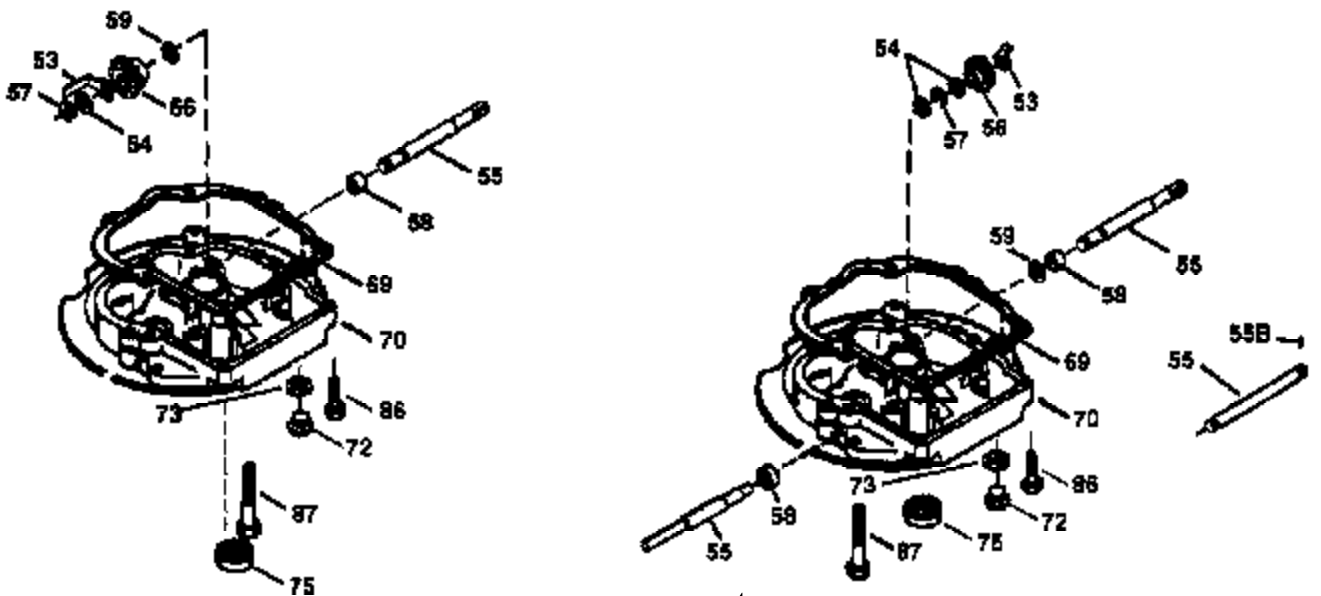

ILLUSTRATION SHOWS TYPICAL PARTS ONLY. ORDER BY PART NUMBER. PARTS NOT LISTED ARE SUPPLIED BY OEM.

VIEW 2 OF 3

Ref #	Part Number	Qty	Description
19	31386	1	Extension Spring
53	31745	1	Tang Washer
54	31747	1	Washer
55	31766	1	P.T.O. Shaft
55B	31493	1	Drive Pin
56	31746	1	L.H. Worm Gear
57	31749	1	Retaining Ring
58	31744	1	Oil Seal
59	31787	1	Washer
69	35261	1	* Mounting Flange Gasket
70	33521E	1	Mounting Flange (Incl.58,72 thru 83)
72	36083	1	Oil Drain Plug
75	26208	1	Oil Seal
86	650488	5	Screw, 1/4-20 x 1-1/4"
87	650492	1	Screw, 1/4-20 x 2-1/4"
182	6201	2	Screw, 1/4-28 x 7/8"
185	31384A	1	Intake Pipe (Incl. 224)
186	34337	1	Governor Link
223	650451	2	Screw, 1/4-20 x 1"
238	650806	2	Screw, 10-32 x 5/8"
239	34338	1	* Air Cleaner Gasket
245	34340	1	Air Cleaner Filter
250	34341B	1	Air Cleaner Cover
287	650926	2	Screw, 8-32 x 21/64"
300	35586	1	Fuel Tank (Incl. 292 & 301)
301	35355	1	Fuel Cap
390	590688	1	Rewind Starter