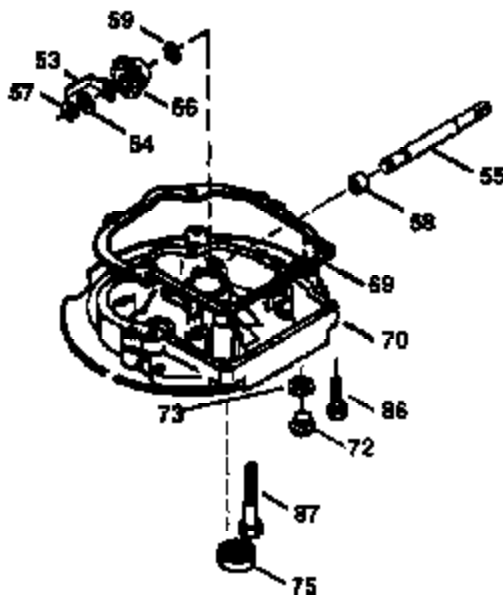

ILLUSTRATION SHOWS TYPICAL PARTS ONLY. ORDER BY PART NUMBER. PARTS NOT LISTED ARE SUPPLIED BY OEM.

VIEW 2 OF 3

Engine Parts List #2

Ref #	Part Number	Qty	Description
19	31386	1	Extension Spring
53	31745	1	Tang Washer
54	31787	1	Thrust Washer
55	31766	1	PTO Shaft
55B	31493	1	PTO Shaft Pin
56	31746	1	Left Hand Worm Gear
57	31749	1	Retaining Ring
58	31744	1	Oil Seal
59	31747	1	Washer
69	35261	1	* Mounting Flange Gasket
70	33521E	1	Mounting Flange (Incl.58, 72 thru 83)
72	36083	1	Oil Drain Plug
75	26208	1	Oil Seal
86	650488	5	Screw, 1/4-20 x 1-1/4"
87	650492	1	Screw, 1/4-20 x 2-1/4"
182	6201	2	Screw, 1/4-28 x 7/8"
185	31384A	1	Intake Pipe (Incl. 224)
186	34337	1	Governor Link
223	650451	2	Screw, 1/4-20 x 1"
238	650806	2	Screw, 10-32 x 5/8"
239	34338	1	* Air Cleaner Gasket
245	34340	1	Air Cleaner Filter
250	34341B	1	Air Cleaner Cover
287	650926	2	Screw, 8-32 x 21/64"
300	35586	1	Fuel Tank (Incl. 292 & 301)
301	35355	1	Fuel Cap
390	590688	1	Rewind Starter