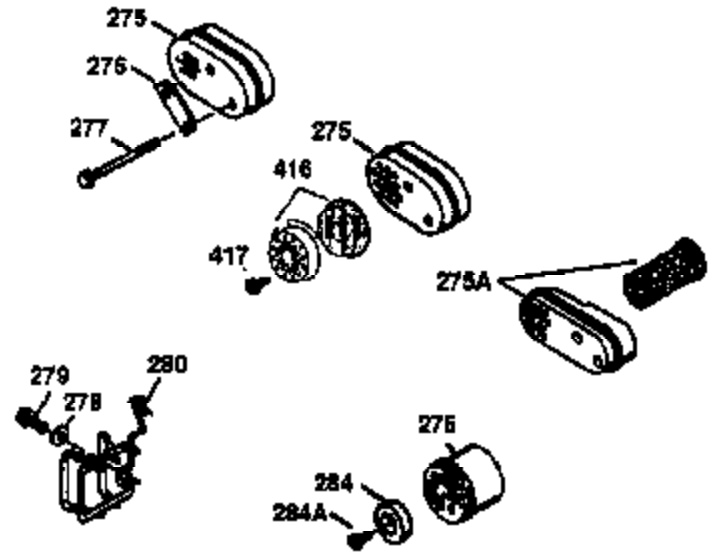

ILLUSTRATION SHOWS TYPICAL PARTS ONLY. ORDER BY PART NUMBER. PARTS NOT LISTED ARE SUPPLIED BY OEM.

VIEW 3 OF 3

Ref #	Part Number	Qty	Description
90	611112	1	Flywheel
238	650806	2	Screw, 10-32 x 5/8"
239	34338	1	* Air Cleaner Gasket
240	34858	1	Air Cleaner Body
245	34340	1	Air Cleaner Filter
250	34341B	1	Air Cleaner Cover
275	35708	1	Muffler (Incl. 277)
277	650795	2	Screw, 1/4-20 x 2-1/4"