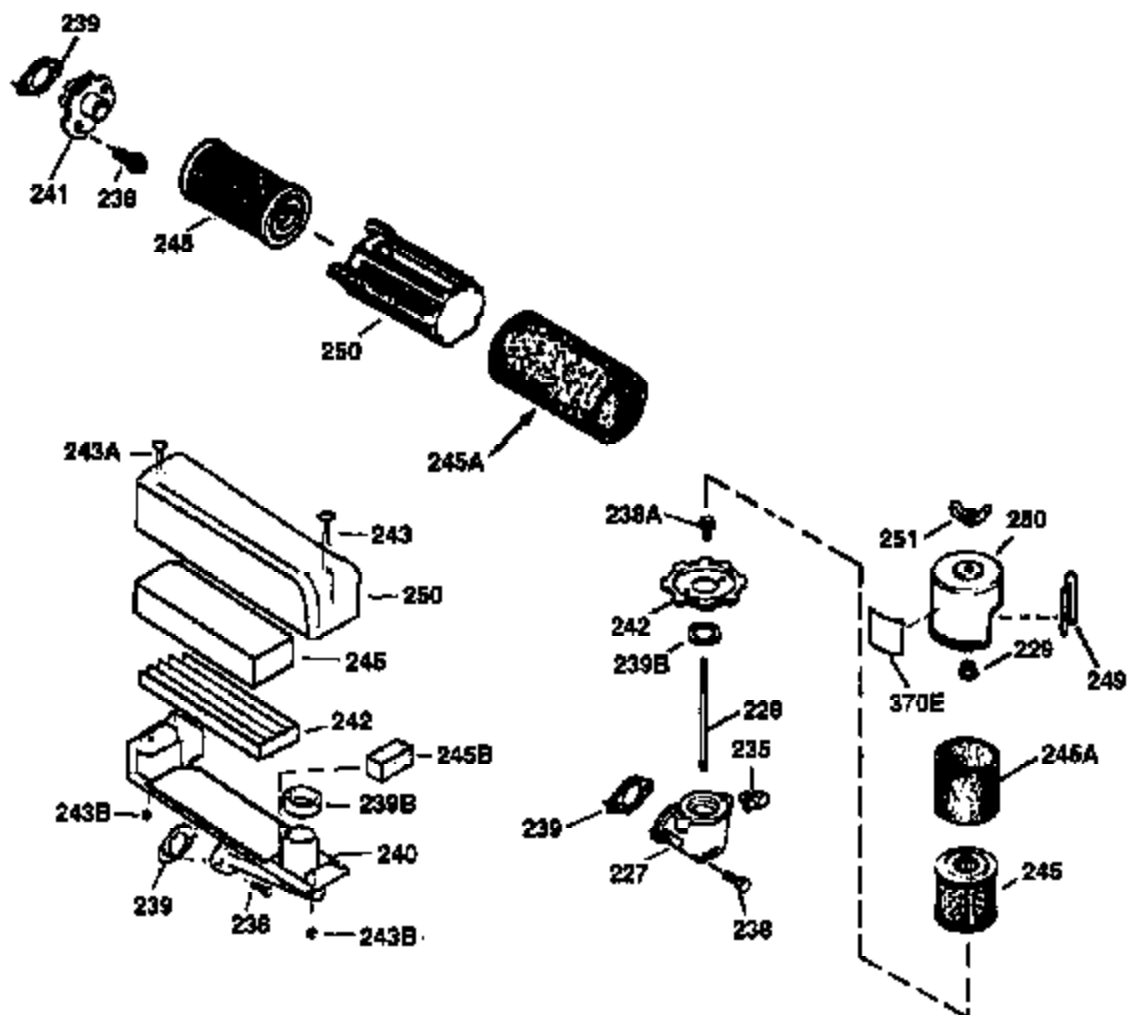

ILLUSTRATION SHOWS TYPICAL PARTS ONLY. ORDER BY PART NUMBER. PARTS NOT LISTED ARE SUPPLIED BY OEM.

VIEW 3 OF 3

Ref #	Part Number	Qty	Description
90	611112	1	Flywheel
238	650806	2	Screw, 10-32 x 5/8"
239	34338	1	* Air Cleaner Gasket
240	34858	1	Air Cleaner Body
245	34340	1	Air Cleaner Filter
250	34341B	1	Air Cleaner Cover
275	35708	1	Muffler (Incl. 277)
277	650795	2	Screw, 1/4-20 x 2-1/4"