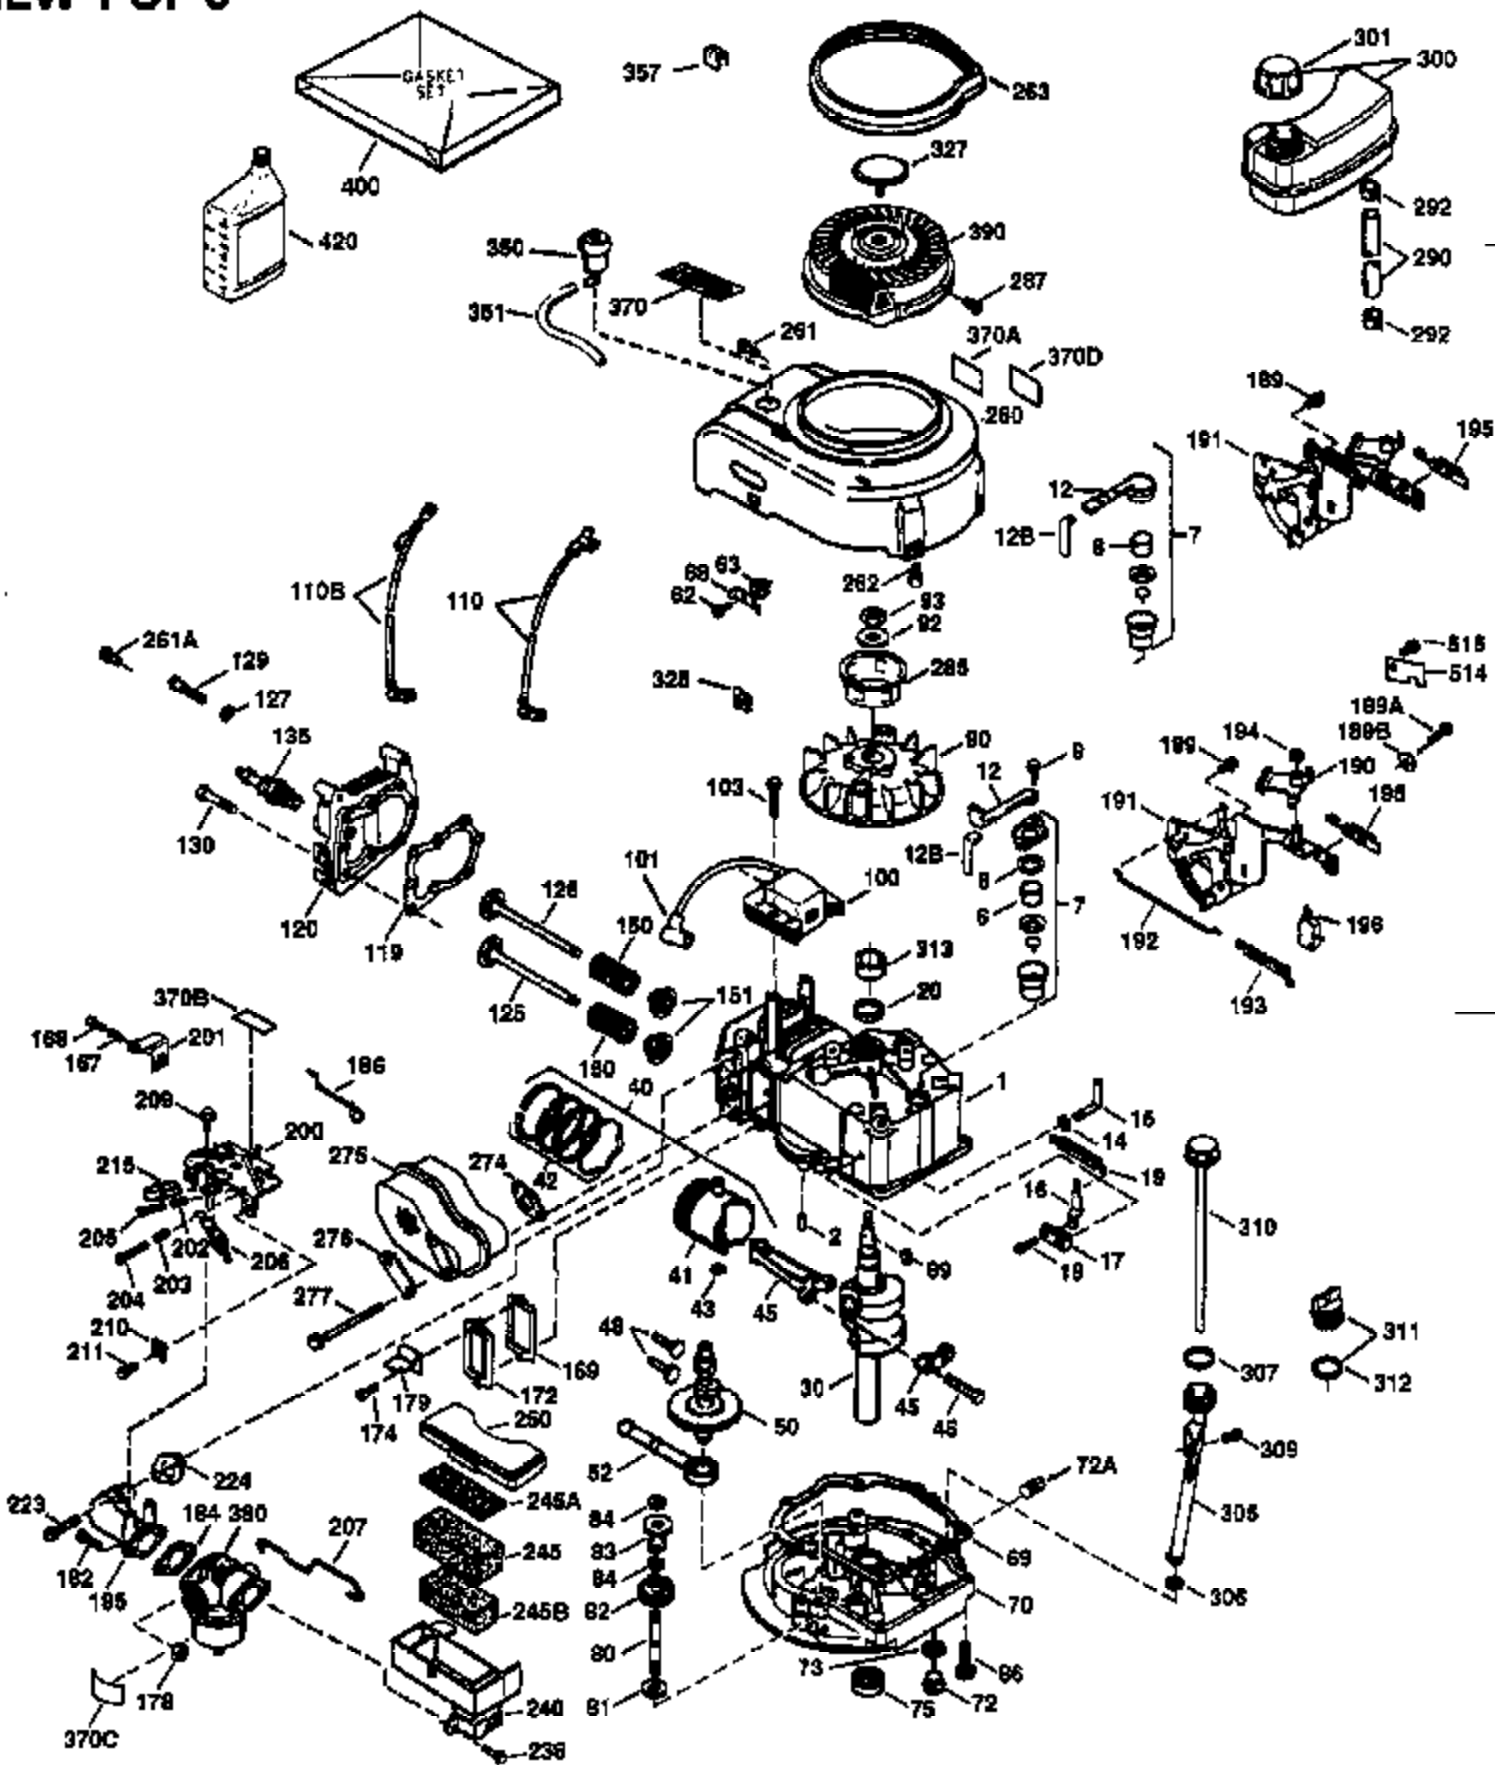

ILLUSTRATION SHOWS TYPICAL PARTS ONLY. ORDER BY PART NUMBER. PARTS NOT LISTED ARE SUPPLIED BY OEM.

VIEW 1 OF 3

Engine Parts List #1

Ref #	Part Number	Qty	Description
1	36265	1	Cylinder (Incl. 2 & 20)
2	26727	2	Dowel Pin
6	33734	1	Breather Element
7	34214A	1	Breather Ass'y. (Incl. 6, 8, 9 & 12)
8	33735	1	* Breather Gasket
9	30200	1	Screw, 10-24 x 9/16"
12	33886	1	Breather Tube
14	28277	1	Washer
15	31513	1	Governor Rod
16	31383A	1	Governor Lever
17	31335	1	Governor Lever Clamp
18	650548	1	Screw, 8-32 x 5/16"
19	31386	1	Extension Spring
20	32600	1	Oil Seal
30	34759B	1	Crankshaft
40	36073	1	Piston, Pin & Ring Set (Std.)
40	36074	1	Piston, Pin & Ring Set (.010" OS)
40	36075	1	Piston, Pin & Ring Set (.020" OS)
41	36070	1	Piston & Pin Ass'y. (Std.) (Incl. 43)
41	36071	1	Piston & Pin Ass'y. (.010" OS) (Incl. 43)
41	36072	1	Piston & Pin Ass'y. (.020" OS) (Incl. 43)
42	36076	1	Ring Set (Std.)
42	36077	1	Ring Set (.010" OS)
42	36078	1	Ring Set (.020" OS)
43	20381	2	Piston Pin Retaining Ring
45	30963B	1	Connecting Rod Ass'y. (Incl. 46)
46	32610A	2	Connecting Rod Bolt
48	27241	2	Valve Lifter
50	35992	1	Camshaft (MCR)
52	29914	1	Oil Pump Ass'y.
69	35261	1	* Mounting Flange Gasket
70	33521E	1	Mounting Flange (Incl. 58, 72 thru 83)
72A	9556	1	Oil Drain Plug
72	36083	1	Oil Drain Plug
75	26208	1	Oil Seal
80	30574A	1	Governor Shaft
81	30590A	1	Washer
82	30591	1	Governor Gear Ass'y. (Incl. 81)
83	30588A	1	Governor Spool
86	650488	5	Screw, 1/4-20 x 1-1/4"
89	611004	1	Flywheel Key
90	611112	1	Flywheel
92	650815	1	Belleville Washer
93	650816	1	Flywheel Nut
100	34443A	1	Solid State Ignition
101	610118	1	Spark Plug Cover
103	650814	2	Screw, Torx T-15, 10-24 x 1"
110	36230	1	Ground Wire
119	33554A	1	* Cylinder Head Gasket
120	34342	1	Cylinder Head
125	29315C	1	Exhaust Valve (1/32" OS) (Incl. 151)
125	29313C	1	Exhaust Valve (Std.) (Incl. 151)
126	29314B	1	Intake Valve (Std.) (Incl. 151)
126	29315C	1	Intake Valve (1/32" OS) (Incl. 151)
130	6021A	8	Screw, 5/16-18 x 1-1/2"
135	35395	1	Resistor Spark Plug (RJ19LM)
150	35991	2	Valve Spring
151	31673	2	Valve Spring Cap