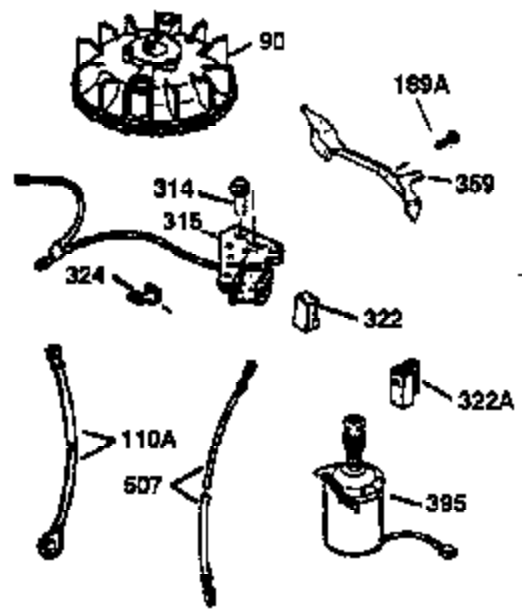

ILLUSTRATION SHOWS TYPICAL PARTS ONLY. ORDER BY PART NUMBER. PARTS NOT LISTED ARE SUPPLIED BY OEM.

VIEW 3 OF 3

Ref #	Part Number	Qty	Description
90	611112	1	Flywheel
238	650806	2	Screw, 10-32 x 5/8"
239	34338	1	* Air Cleaner Gasket
240	34858	1	Air Cleaner Body
245	34340	1	Air Cleaner Filter
250	34341B	1	Air Cleaner Cover
275	35708	1	Muffler (Incl. 277)
277	650795	2	Screw, 1/4-20 x 2-1/4"