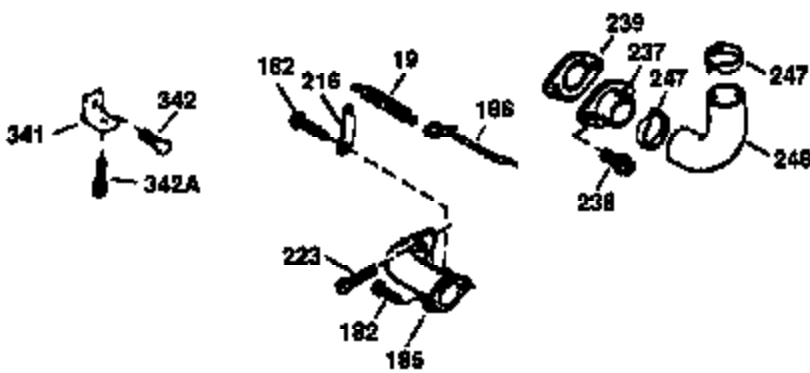

ILLUSTRATION SHOWS TYPICAL PARTS ONLY. ORDER BY PART NUMBER. PARTS NOT LISTED ARE SUPPLIED BY OEM.

VIEW 2 OF 3

Engine Parts List #2

Ref #	Part Number	Qty	Description
19	31386	1	Extension Spring
53	31745	1	Tang Washer
54	31787	1	Thrust Washer
55	31766	1	PTO Shaft
55B	31493	1	PTO Shaft Pin
56	31746	1	Left Hand Worm Gear
57	31749	1	Retaining Ring
58	31744	1	Oil Seal
59	31747	1	Washer
69	35261	1	* Mounting Flange Gasket
70	33521E	1	Mounting Flange (Incl.58, 72 thru 83)
72	36083	1	Oil Drain Plug
75	26208	1	Oil Seal
86	650488	5	Screw, 1/4-20 x 1-1/4"
87	650492	1	Screw, 1/4-20 x 2-1/4"
182	6201	2	Screw, 1/4-28 x 7/8"
185	31384A	1	Intake Pipe (Incl. 224)
186	34337	1	Governor Link
223	650451	2	Screw, 1/4-20 x 1"
238	650806	2	Screw, 10-32 x 5/8"
239	34338	1	* Air Cleaner Gasket
245	34340	1	Air Cleaner Filter
250	34341B	1	Air Cleaner Cover
287	650926	2	Screw, 8-32 x 21/64"
300	35586	1	Fuel Tank (Incl. 292 & 301)
301	35355	1	Fuel Cap
390	590688	1	Rewind Starter