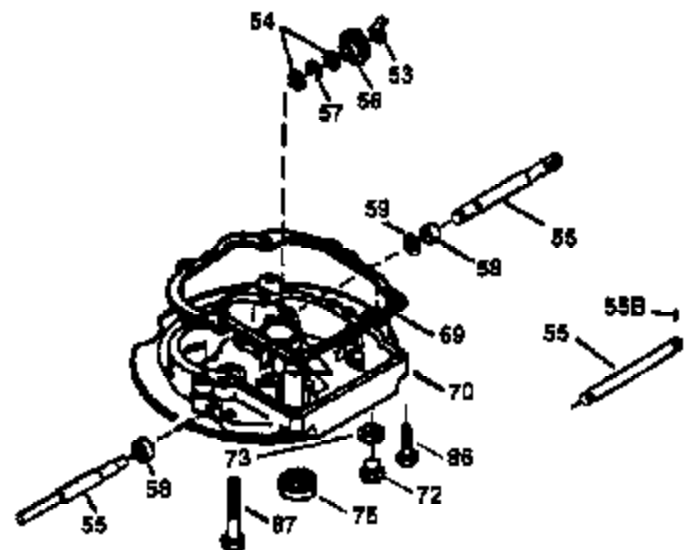

ILLUSTRATION SHOWS TYPICAL PARTS ONLY. ORDER BY PART NUMBER. PARTS NOT LISTED ARE SUPPLIED BY OEM.

VIEW 2 OF 3

Engine Parts List #2

Ref #	Part Number	Qty	Description
19	31386	1	Extension Spring
53	31745	1	Tang Washer
54	31787	1	Thrust Washer
55	31766	1	PTO Shaft
55B	31493	1	PTO Shaft Pin
56	31746	1	Left Hand Worm Gear
57	31749	1	Retaining Ring
58	31744	1	Oil Seal
59	31747	1	Washer
69	35261	1	* Mounting Flange Gasket
70	33521E	1	Mounting Flange (Incl.58, 72 thru 83)
72	36083	1	Oil Drain Plug
75	26208	1	Oil Seal
86	650488	5	Screw, 1/4-20 x 1-1/4"
87	650492	1	Screw, 1/4-20 x 2-1/4"
182	6201	2	Screw, 1/4-28 x 7/8"
185	31384A	1	Intake Pipe (Incl. 224)
186	34337	1	Governor Link
223	650451	2	Screw, 1/4-20 x 1"
238	650806	2	Screw, 10-32 x 5/8"
239	34338	1	* Air Cleaner Gasket
245	34340	1	Air Cleaner Filter
250	34341B	1	Air Cleaner Cover
287	650926	2	Screw, 8-32 x 21/64"
300	35586	1	Fuel Tank (Incl. 292 & 301)
301	35355	1	Fuel Cap
390	590688	1	Rewind Starter