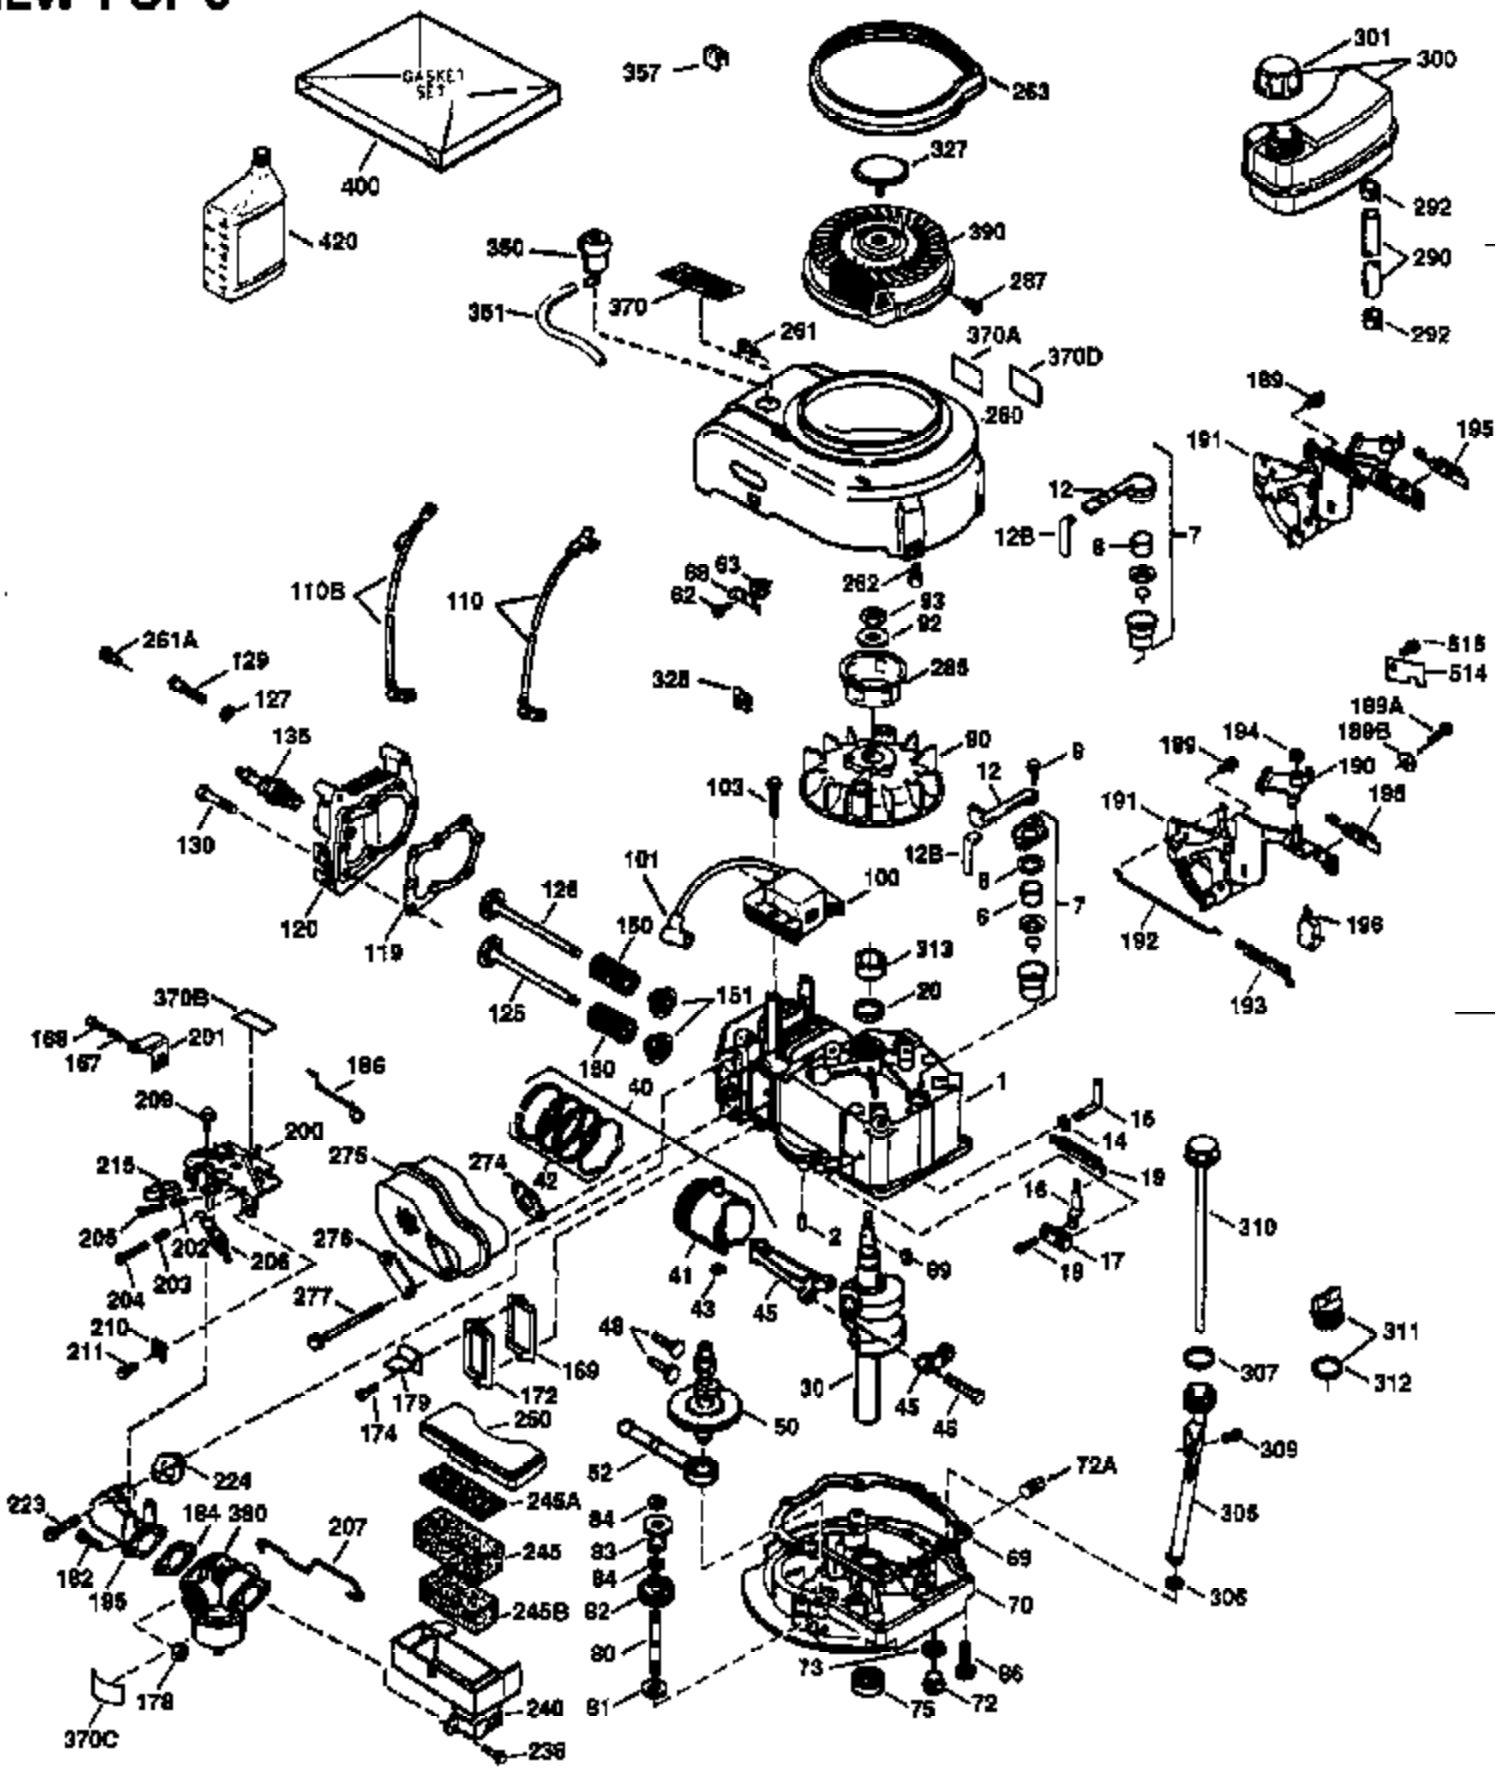

ILLUSTRATION SHOWS TYPICAL PARTS ONLY. ORDER BY PART NUMBER. PARTS NOT LISTED ARE SUPPLIED BY OEM.

VIEW 1 OF 3

Ref #	Part Number	Qty	Description
1	36265	1	Cylinder (Incl. 2 & 20)
2	26727	2	Dowel Pin
6	33734	1	Breather Element
7	34214A	1	Breather Ass'y. (Incl. 6, 8, 9 & 12)
8	33735	1	* Breather Gasket
9	30200	1	Screw, 10-24 x 9/16"
12	33886	1	Breather Tube
14	28277	1	Washer
15	30589	1	Governor Rod (Incl. 14)
16	31383A	1	Governor Lever
17	31335	1	Governor Lever Clamp
18	650548	1	Screw, 8-32 x 5/16"
19	33578	1	Extension Spring
20	32600	1	Oil Seal
30	36215A	1	Crankshaft
40	36073	1	Piston, Pin & Ring Set (Std.)
40	36074	1	Piston, Pin & Ring Set (.010" OS)
40	36075	1	Piston, Pin & Ring Set (.020" OS)
41	36070	1	Piston & Pin Ass'y. (Std.) (Incl. 43)
41	36071	1	Piston & Pin Ass'y. (.010" OS) (Incl. 43)
41	36072	1	Piston & Pin Ass'y. (.020" OS) (Incl. 43)
42	36076	1	Ring Set (Std.)
42	36077	1	Ring Set (.010" OS)
42	36078	1	Ring Set (.020" OS)
43	20381	2	Piston Pin Retaining Ring
45	30963B	1	Connecting Rod Ass'y. (Incl. 46)
46	32610A	2	Connecting Rod Bolt
48	27241	2	Valve Lifter
50	35992	1	Camshaft (MCR)
52	29914	1	Oil Pump Ass'y.
69	35261	1	* Mounting Flange Gasket
70	34311D	1	Mounting Flange (Incl. 72 thru 83)
72	36083	1	Oil Drain Plug
75	27897	1	Oil Seal
80	30574A	1	Governor Shaft
81	30590A	1	Washer
82	30591	1	Governor Gear Ass'y. (Incl. 81)
83	30588A	1	Governor Spool
86	650488	6	Screw, 1/4-20 x 1-1/4"
89	611004	1	Flywheel Key
90	611044	1	Flywheel
92	650815	1	Belleville Washer
93	650816	1	Flywheel Nut
100	34443A	1	Solid State Ignition
101	610118	1	Spark Plug Cover
103	650814	2	Screw, Torx T-15, 10-24 x 1"
110	35017	1	Ground Wire
119	33554A	1	* Cylinder Head Gasket
120	34342	1	Cylinder Head
125	29313C	1	Exhaust Valve (Std.) (Incl. 151)
125	29315C	1	Exhaust Valve (1/32" OS) (Incl. 151)
126	29314B	1	Intake Valve (Std.) (Incl. 151)
126	29315C	1	Intake Valve (1/32" OS) (Incl. 151)
130	6021A	8	Screw, 5/16-18 x 1-1/2"
135	35395	1	Resistor Spark Plug (RJ19LM)
150	35991	2	Valve Spring
151	31673	2	Valve Spring Cap
169	27234A	1	* Valve Cover Gasket