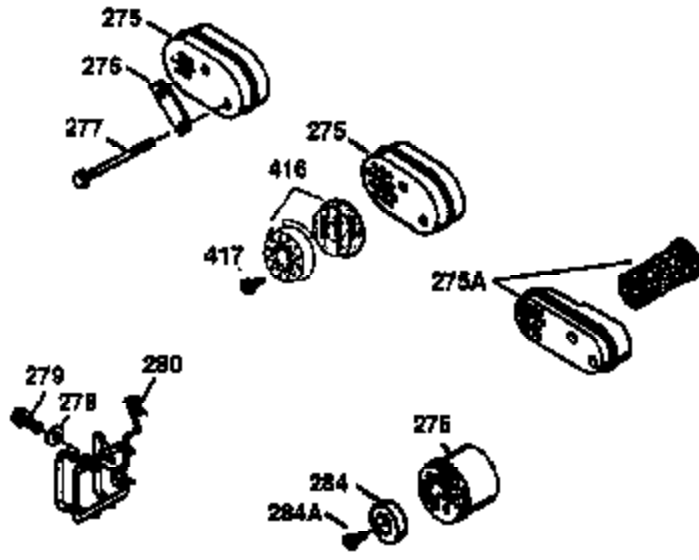

ILLUSTRATION SHOWS TYPICAL PARTS ONLY. ORDER BY PART NUMBER. PARTS NOT LISTED ARE SUPPLIED BY OEM.

VIEW 3 OF 3

Ref #	Part Number	Qty	Description
90	611044	1	Flywheel
214	650841	1	Washer
227	35917	1	Air Cleaner Elbow Ass'y. (Incl. 238A)
228	650826	1	Stud, 1/4-20 x 6.20" Threaded Both Ends
229	650825	1	Nut & Lock Washer, 1/4-20
235	35533	1	Breather Tube Fitting
238A	650940	1	Screw, 10-32 x 3/4"
239A	35815	1	Air Cleaner Gasket
239	34698A	1	Air Cleaner Gasket
242	34699	1	Air Cleaner Bracket
245	34782	1	Air Cleaner Filter
245A	34783	1	Air Cleaner Filter
249	35536	1	Air Cleaner Cover Seal
250	35535	1	Air Cleaner Cover
251	650513	1	Wing Nut, 1/4-20
275	391019	1	Muffler
276	33753	1	Locking Plate
277	650795	2	Screw, 1/4-20 x 2-1/4"
314	650767	2	Screw, 8-32 x 27/64"
315	34990	1	Alternator Coil (Milli-Amp)
322	35013	1	Connector Body
330A	34970	1	Ground Wire
361	650837	1	Screw, 10-32 x 1/4"