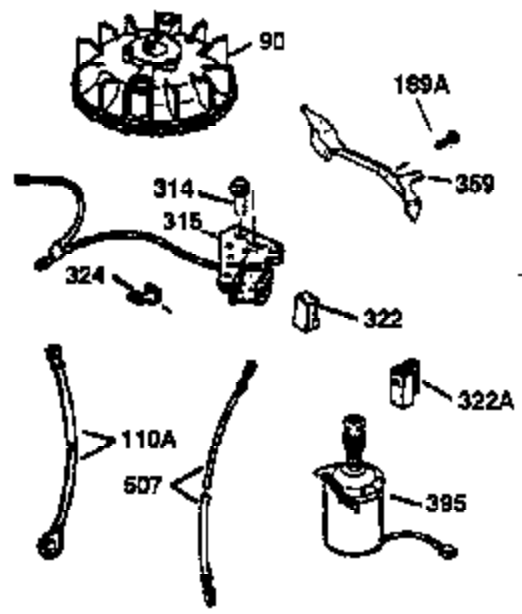

ILLUSTRATION SHOWS TYPICAL PARTS ONLY. ORDER BY PART NUMBER. PARTS NOT LISTED ARE SUPPLIED BY OEM.

VIEW 3 OF 3

Ref #	Part Number	Qty	Description
90	611044	1	Flywheel
214	650841	1	Washer
227	35917	1	Air Cleaner Elbow Ass'y. (Incl. 238A)
228	650826	1	Stud, 1/4-20 x 6.20" Threaded Both Ends
229	650825	1	Nut & Lock Washer, 1/4-20
235	35533	1	Breather Tube Fitting
238A	650940	1	Screw, 10-32 x 3/4"
239A	35815	1	Air Cleaner Gasket
239	34698A	1	Air Cleaner Gasket
242	34699	1	Air Cleaner Bracket
245	34782	1	Air Cleaner Filter
245A	34783	1	Air Cleaner Filter
249	35536	1	Air Cleaner Cover Seal
250	35535	1	Air Cleaner Cover
251	650513	1	Wing Nut, 1/4-20
275	391019	1	Muffler
276	33753	1	Locking Plate
277	650795	2	Screw, 1/4-20 x 2-1/4"
314	650767	2	Screw, 8-32 x 27/64"
315	34990	1	Alternator Coil (Milli-Amp)
322	35013	1	Connector Body
330A	34970	1	Ground Wire
361	650837	1	Screw, 10-32 x 1/4"