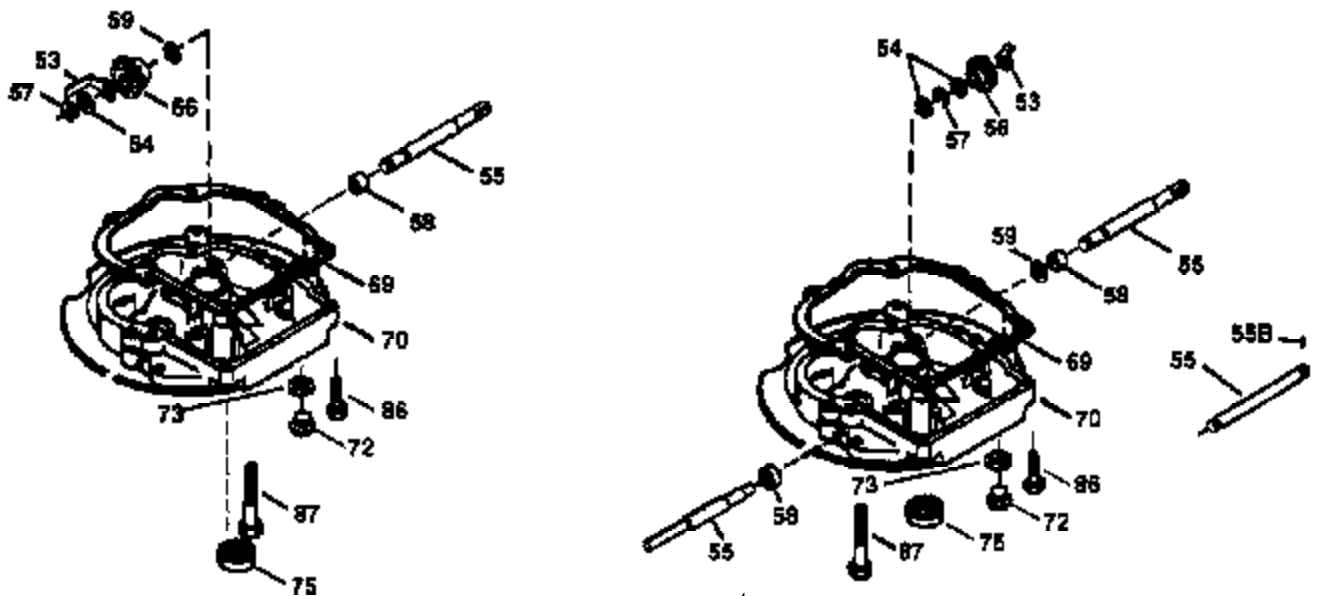

Ref #	Part Number	Qty	Description
400	35997	1	* Gasket Set (Incl. items marked PK i n notes) Incl. part #'s: 26756 (1), 27234A (1), 33554A (1), 33735 (1), 34265 (1), 34338 (1), 34690A (1), 35261 (1)
420	730225	1	SAE 30 4-Cycle Engine Oil (Quart)

ILLUSTRATION SHOWS TYPICAL PARTS ONLY. ORDER BY PART NUMBER. PARTS NOT LISTED ARE SUPPLIED BY OEM.

VIEW 2 OF 3