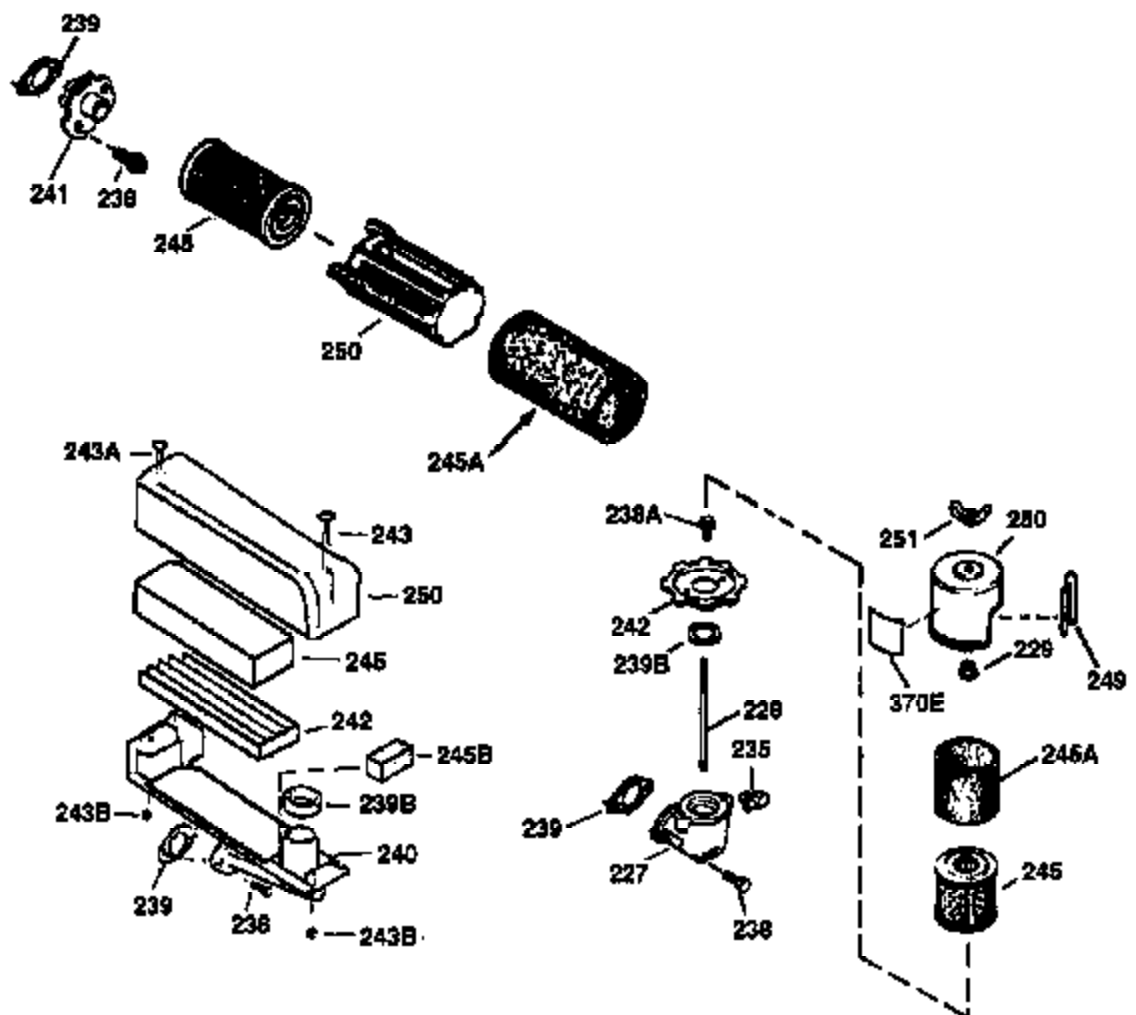

ILLUSTRATION SHOWS TYPICAL PARTS ONLY. ORDER BY PART NUMBER. PARTS NOT LISTED ARE SUPPLIED BY OEM.

VIEW 3 OF 3

Ref #	Part Number	Qty	Description
90	611044	1	Flywheel
214	650841	1	Washer
227	35917	1	Air Cleaner Elbow Ass'y. (Incl. 238A)
228	650826	1	Stud, 1/4-20 x 6.20" Threaded Both Ends
229	650825	1	Nut & Lock Washer, 1/4-20
235	35533	1	Breather Tube Fitting
238A	650940	1	Screw, 10-32 x 3/4"
239A	35815	1	Air Cleaner Gasket
239	34698A	1	Air Cleaner Gasket
242	34699	1	Air Cleaner Bracket
245	34782	1	Air Cleaner Filter
245A	34783	1	Air Cleaner Filter
249	35536	1	Air Cleaner Cover Seal
250	35535	1	Air Cleaner Cover
251	650513	1	Wing Nut, 1/4-20
275	391019	1	Muffler
276	33753	1	Locking Plate
277	650795	2	Screw, 1/4-20 x 2-1/4"
314	650767	2	Screw, 8-32 x 27/64"
315	34990	1	Alternator Coil (Milli-Amp)
322	35013	1	Connector Body
330A	34970	1	Ground Wire
361	650837	1	Screw, 10-32 x 1/4"