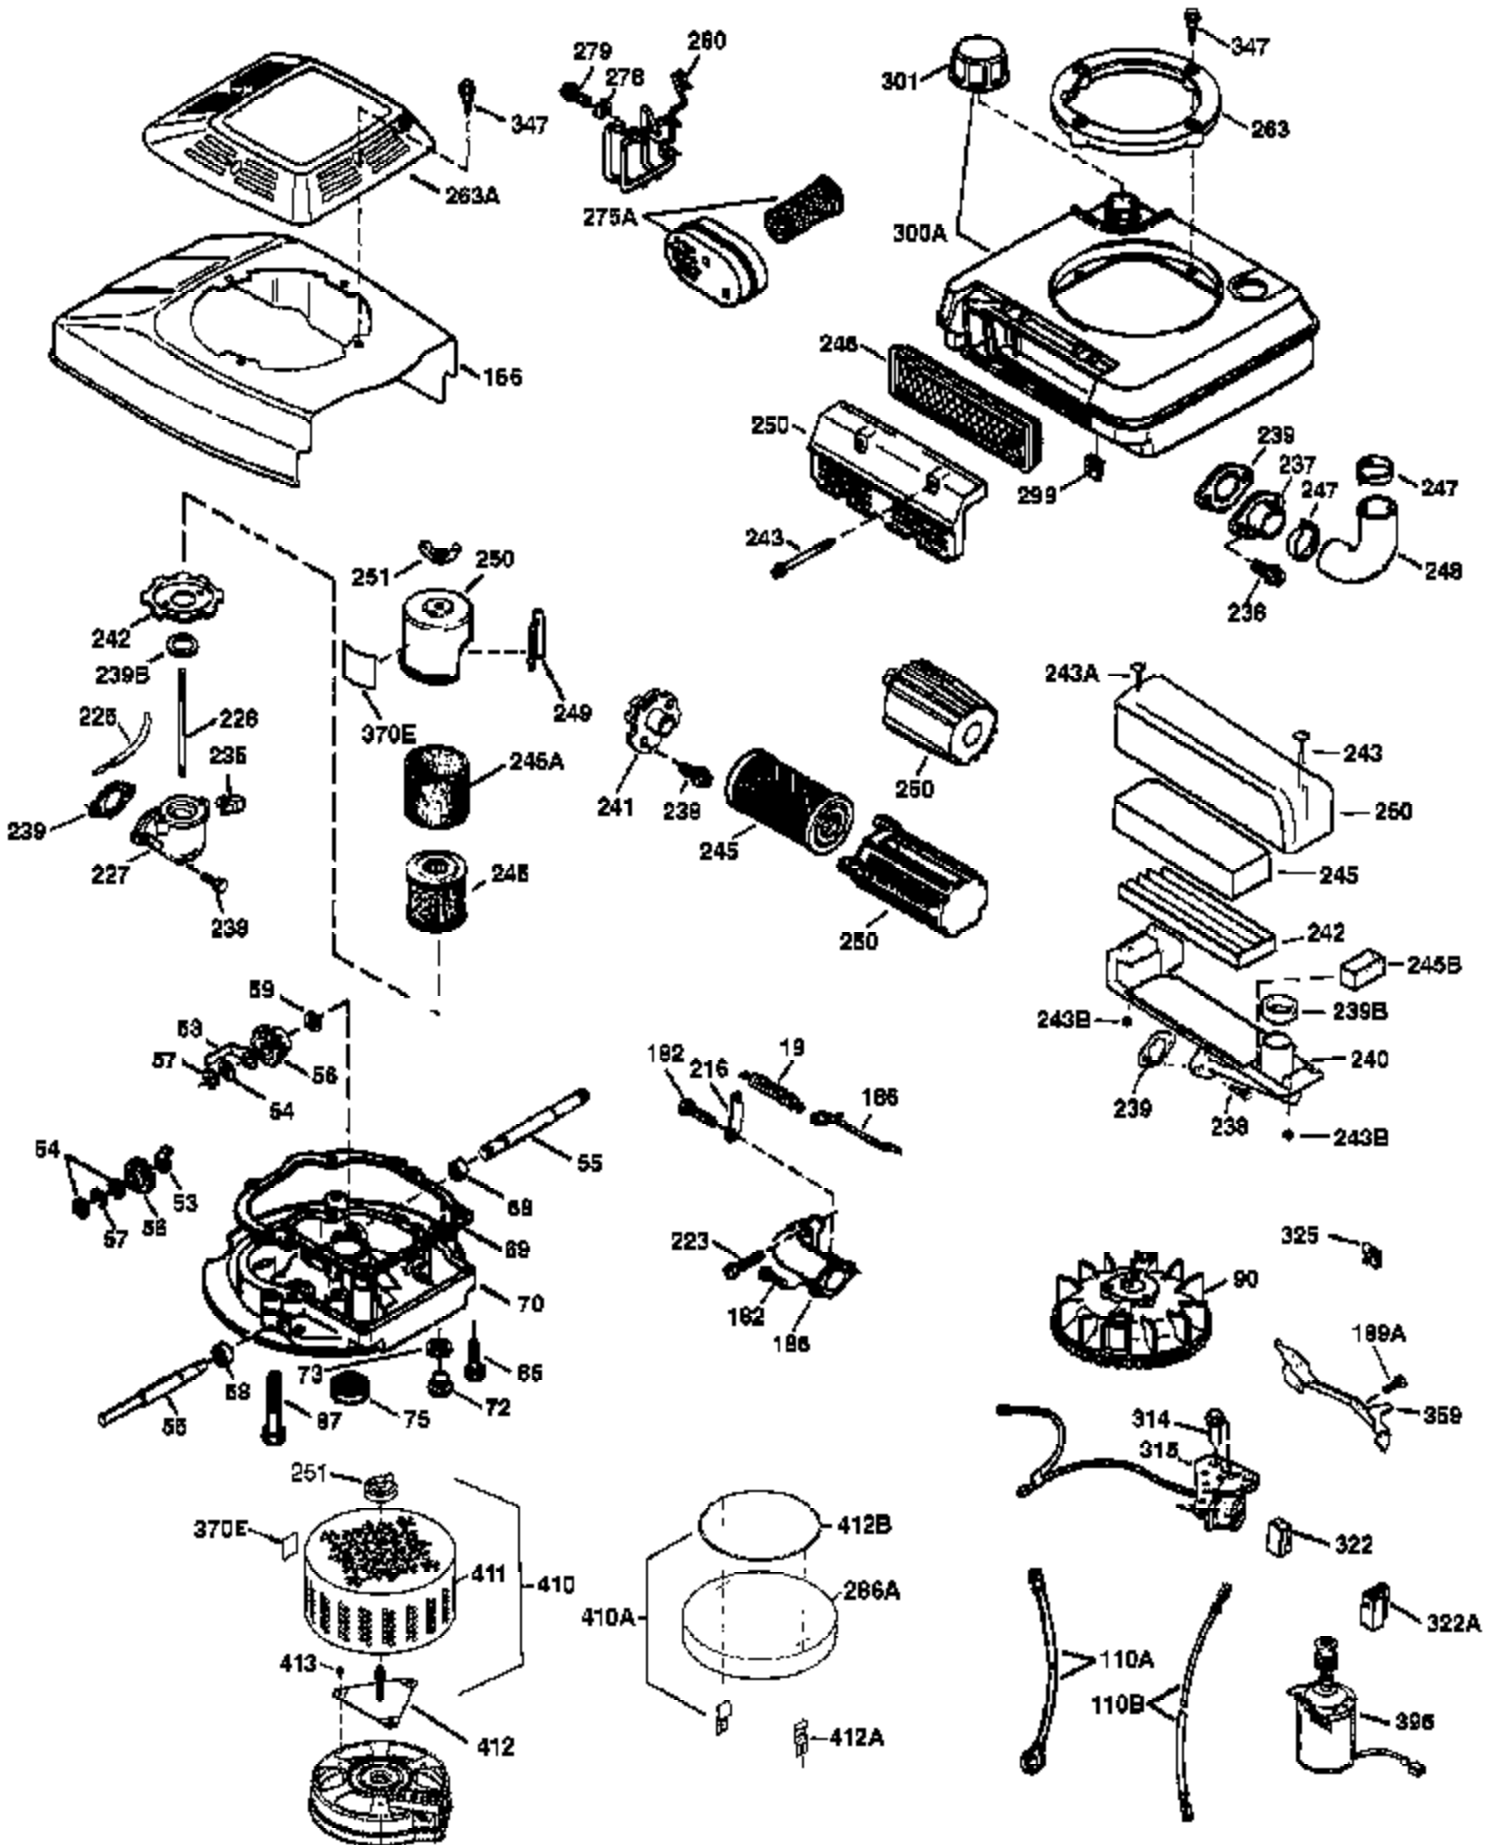

Ref #	Part Number	Qty	Description
19	33578	1	Extension Spring
69	35261	1	* Mounting Flange Gasket
70	34311D	1	Mounting Flange (Incl. 72 thru 83)
72	36083	1	Oil Drain Plug
75	27897	1	Oil Seal
86	650488	6	Screw, 1/4-20 x 1-1/4"
90	611112	1	Flywheel
182	6201	2	Screw, 1/4-28 x 7/8"
185	33004A	1	Intake Pipe (Incl. 224)
186	34358	1	Governor Link
206	610973	1	Terminal
223	650451	2	Screw, 1/4-20 x 1"
227	35917	1	Air Cleaner Elbow Ass'y. (Incl. 238A)
228	650826	1	Stud, 1/4-20 x 6.20
235	35533	1	Breather Tube Fitting
238A	650940	2	Screw, 10-32 x 3/4"
239	34698A	1	Air Cleaner Gasket
239A	35815	1	Air Cleaner Gasket
242	34699	1	Air Cleaner Bracket
245A	34783	1	Air Cleaner Filter
245	34782A	1	Air Cleaner Filter
249	35536	1	Air Cleaner Cover Seal
250	35535	1	Air Cleaner Cover
251	650513	1	Wing Nut, 1/4-20
301	33032	1	Fuel Cap
370E	34704	1	Air Cleaner Decal
380	632391	1	Carburetor (Incl. 184)