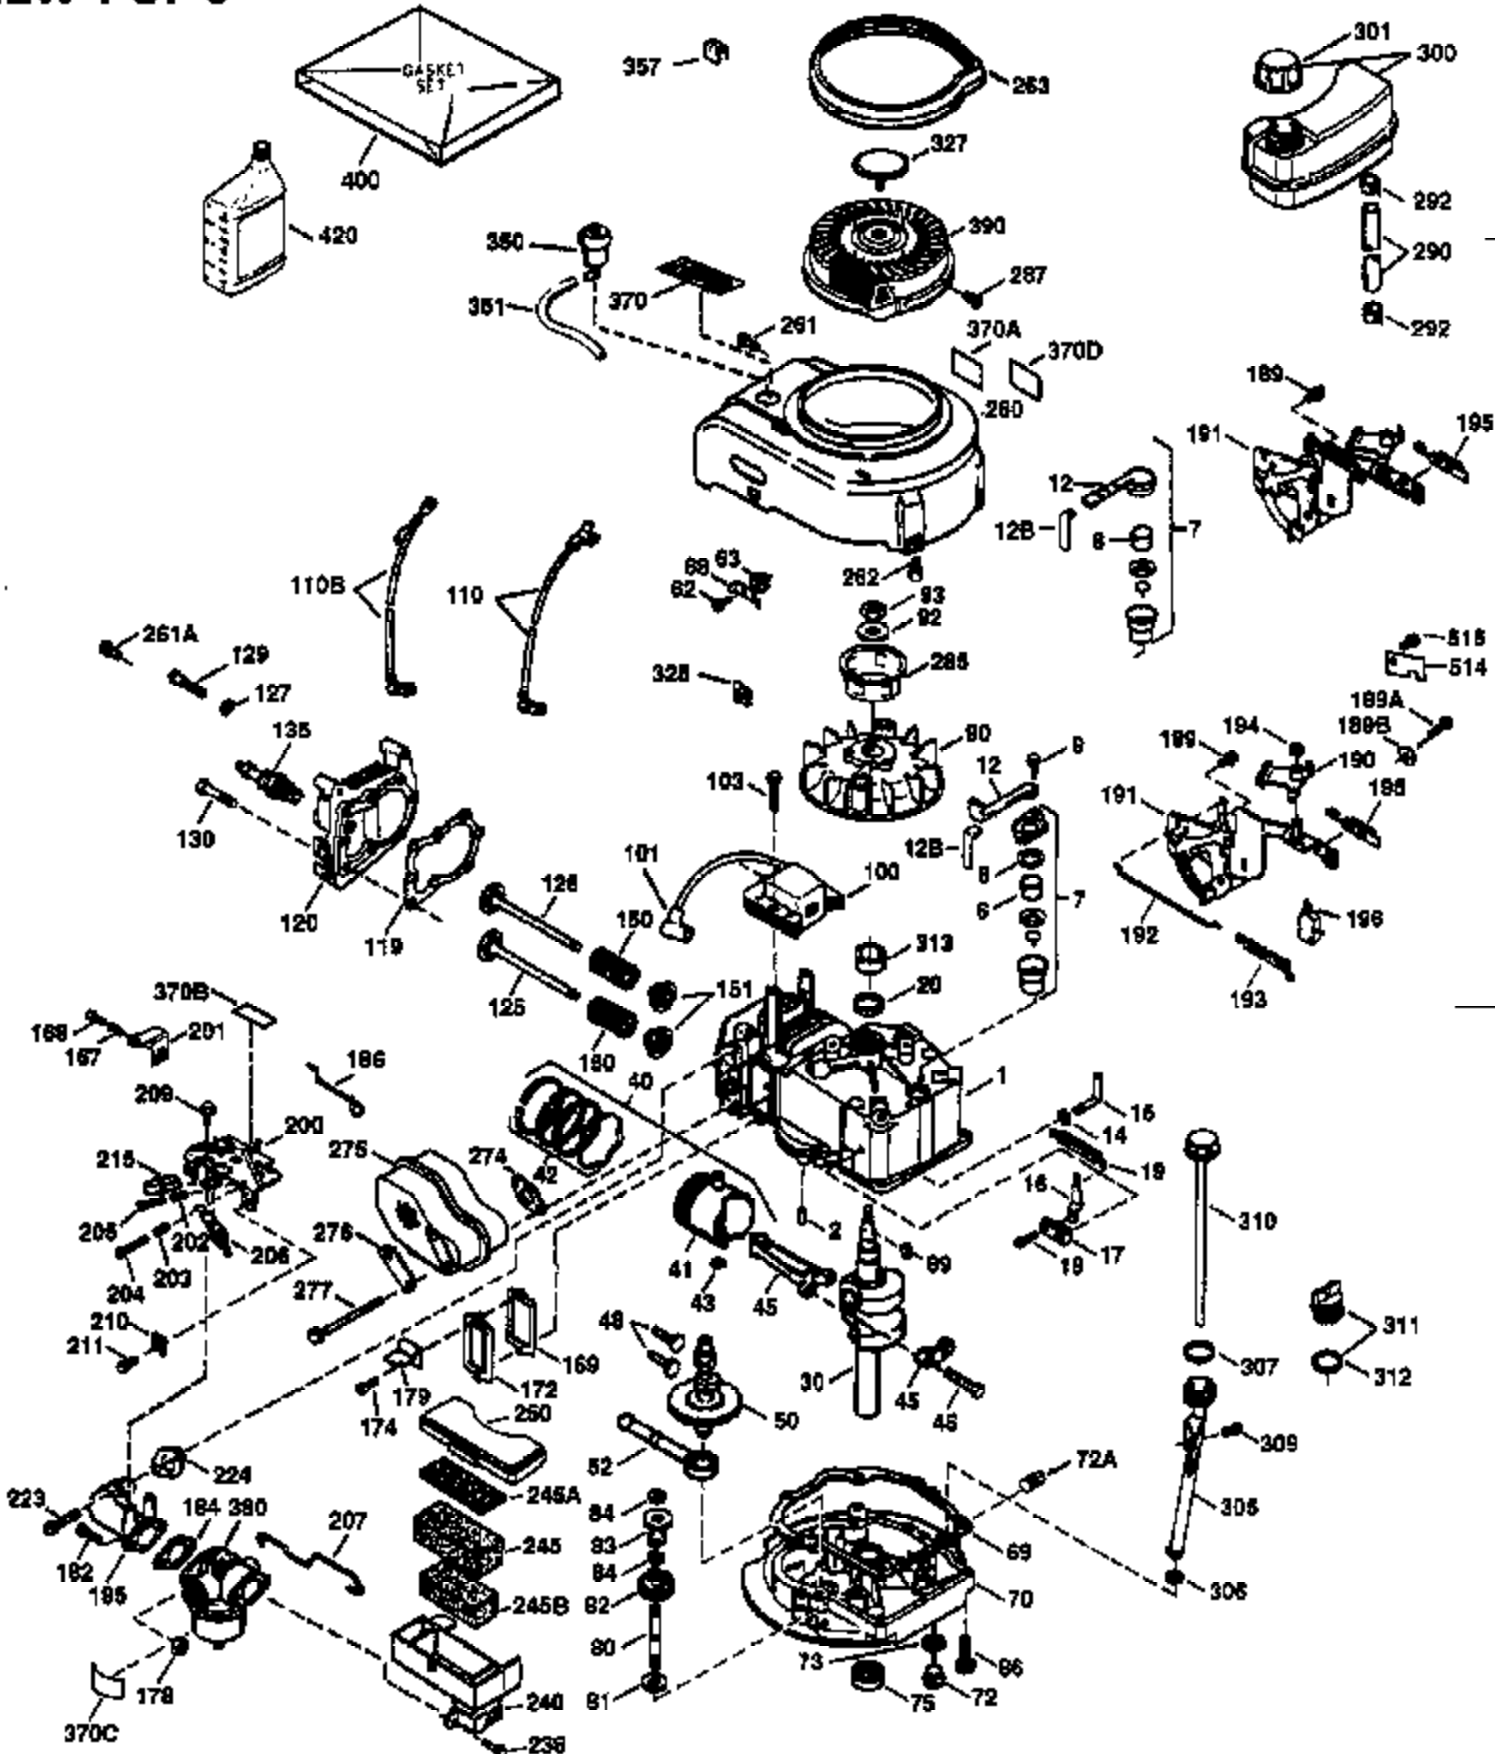

ILLUSTRATION SHOWS TYPICAL PARTS ONLY. ORDER BY PART NUMBER. PARTS NOT LISTED ARE SUPPLIED BY OEM.

VIEW 1 OF 3

Engine Parts List #1

Ref #	Part Number	Qty	Description
1	36265	1	Cylinder (Incl. 2 & 20)
2	26727	2	Dowel Pin
6	33734	1	Breather Element
7	34214A	1	Breather Ass'y. (Incl.6,8,9,12 & 12B)
8	33735	1	* Breather Gasket
9	30200	1	Screw, 10-24 x 9/16"
12	33886	1	Breather Tube
12B	34695	1	Breather Tube Elbow
14	28277	1	Washer
15	30589	1	Governor Rod (Incl. 14)
16	31383A	1	Governor Lever
17	31335	1	Governor Lever Clamp
18	650548	1	Screw, 8-32 x 5/16"
19	31361	1	Extension Spring
20	32600	1	Oil Seal
30	35799	1	Crankshaft
40	36073	1	Piston, Pin & Ring Set (Std.)
40	36074	1	Piston, Pin & Ring Set (.010" OS)
40	36075	1	Piston, Pin & Ring Set (.020" OS)
41	36070	1	Piston & Pin Ass'y. (Std.) (Incl. 43)
41	36071	1	Piston & Pin Ass'y. (.010" OS) (Incl. 43)
41	36072	1	Piston & Pin Ass'y. (.020" OS) (Incl. 43)
42	36076	1	Ring Set (Std.)
42	36077	1	Ring Set (.010" OS)
42	36078	1	Ring Set (.020" OS)
43	20381	2	Piston Pin Retaining Ring
45	30963B	1	Connecting Rod Ass'y. (Incl. 46)
46	32610A	2	Connecting Rod Bolt
48	27241	2	Valve Lifter
50	35990	1	Camshaft (BCR)
52	29914	1	Oil Pump Ass'y.
69	35261	1	* Mounting Flange Gasket
70	34311D	1	Mounting Flange (Incl. 72 thru 83)
72	36083	1	Oil Drain Plug
75	27897	1	Oil Seal
80	30574A	1	Governor Shaft
81	30590A	1	Washer
82	30591	1	Governor Gear Ass'y.(Incl. 81)
83	30588A	1	Governor Spool
86	650488	6	Screw, 1/4-20 x 1-1/4"
89	611004	1	Flywheel Key
90	611112	1	Flywheel
92	650815	1	Belleville Washer
93	650816	1	Flywheel Nut
100	34443A	1	Solid State Ignition
101	610118	1	Spark Plug Cover
103	650814	2	Screw, Torx T-15, 10-24 x 1"
110	34961	1	Ground Wire
119	33554A	1	* Cylinder Head Gasket
120	34342	1	Cylinder Head
125	29313C	1	Exhaust Valve (Std.) (Incl. 151)
125	29315C	1	Exhaust Valve (1/32" OS) (Incl. 151)
126	29314B	1	Intake Valve (Std.) (Incl. 151)
126	29315C	1	Intake Valve (1/32" OS) (Inc. 151)
130	6021A	8	Screw, 5/16-18 x 1-1/2"
135	35395	1	Resistor Spark Plug (RJ19LM)
150	35991	2	Valve Spring
151	31673	2	Valve Spring Cap