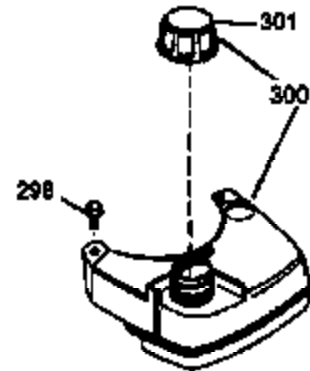

ILLUSTRATION SHOWS TYPICAL PARTS ONLY. ORDER BY PART NUMBER. PARTS NOT LISTED ARE SUPPLIED BY OEM.

VIEW 2 OF 3

Ref #	Part Number	Qty	Description
19	31361	1	Extension Spring
69	35261	1	* Mounting Flange Gasket
70	34311D	1	Mounting Flange (Incl. 72 thru 83)
72	36083	1	Oil Drain Plug
75	27897	1	Oil Seal
86	650488	6	Screw, 1/4-20 x 1-1/4"
182	6201	2	Screw, 1/4-28 x 7/8"
185	31384A	1	Intake Pipe (Incl. 224)
186	34358	1	Governor Link
223	650451	2	Screw, 1/4-20 x 1"
238	650932	2	Screw, 10-32 x 49/64"
239	34338	1	* Air Cleaner Gasket
245	35066	1	Air Cleaner Filter
250	35065	1	Air Cleaner Cover
287	650926	2	Screw, 8-32 x 21/64"
300	35586	1	Fuel Tank (Incl. 292 & 301)
301	35355	1	Fuel Cap
390	590686	1	Rewind Starter