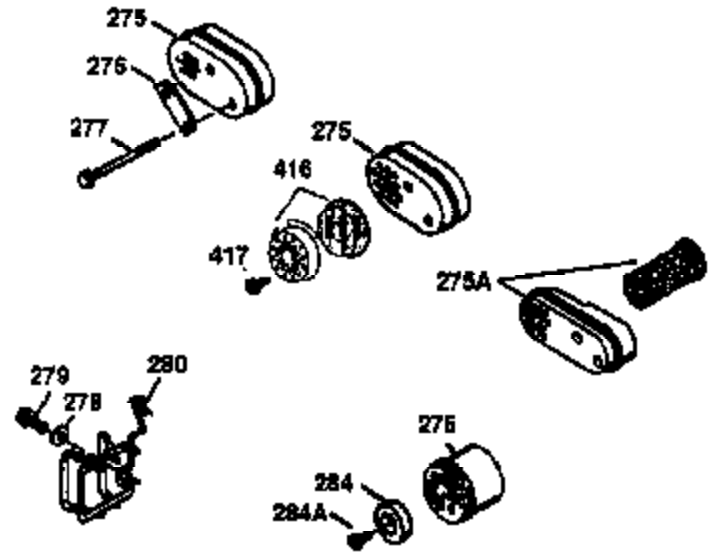

ILLUSTRATION SHOWS TYPICAL PARTS ONLY. ORDER BY PART NUMBER. PARTS NOT LISTED ARE SUPPLIED BY OEM.

VIEW 3 OF 3

Ref #	Part Number	Qty	Description
90	611112	1	Flywheel
238	650932	2	Screw, 10-32 x 49/64"
239	34338	1	* Air Cleaner Gasket
241	35797	1	Air Cleaner Collar
245	35066	1	Air Cleaner Filter
250	35065	1	Air Cleaner Cover
275	27181B	1	Muffler (Incl. 277)
277	650795	2	Screw, 1/4-20 x 2-1/4"