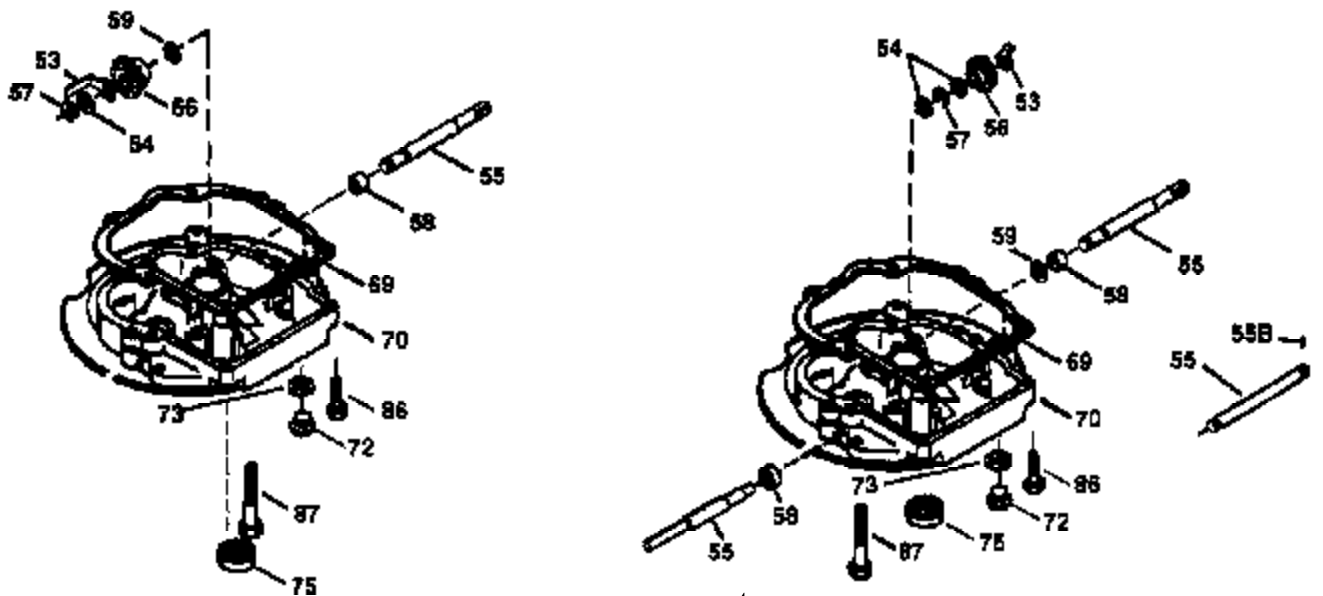

ILLUSTRATION SHOWS TYPICAL PARTS ONLY. ORDER BY PART NUMBER. PARTS NOT LISTED ARE SUPPLIED BY OEM.

VIEW 2 OF 3

Ref #	Part Number	Qty	Description
19	31361	1	Extension Spring
69	35261	1	* Mounting Flange Gasket
70	34311D	1	Mounting Flange (Incl. 72 thru 83)
72	36083	1	Oil Drain Plug
75	27897	1	Oil Seal
86	650488	6	Screw, 1/4-20 x 1-1/4"
182	6201	2	Screw, 1/4-28 x 7/8"
185	31384A	1	Intake Pipe (Incl. 224)
186	34358	1	Governor Link
223	650451	2	Screw, 1/4-20 x 1"
238	650932	2	Screw, 10-32 x 49/64"
239	34338	1	* Air Cleaner Gasket
245	35066	1	Air Cleaner Filter
250	35065	1	Air Cleaner Cover
287	650926	2	Screw, 8-32 x 21/64"
300	35586	1	Fuel Tank (Incl. 292 & 301)
301	35355	1	Fuel Cap
390	590686	1	Rewind Starter