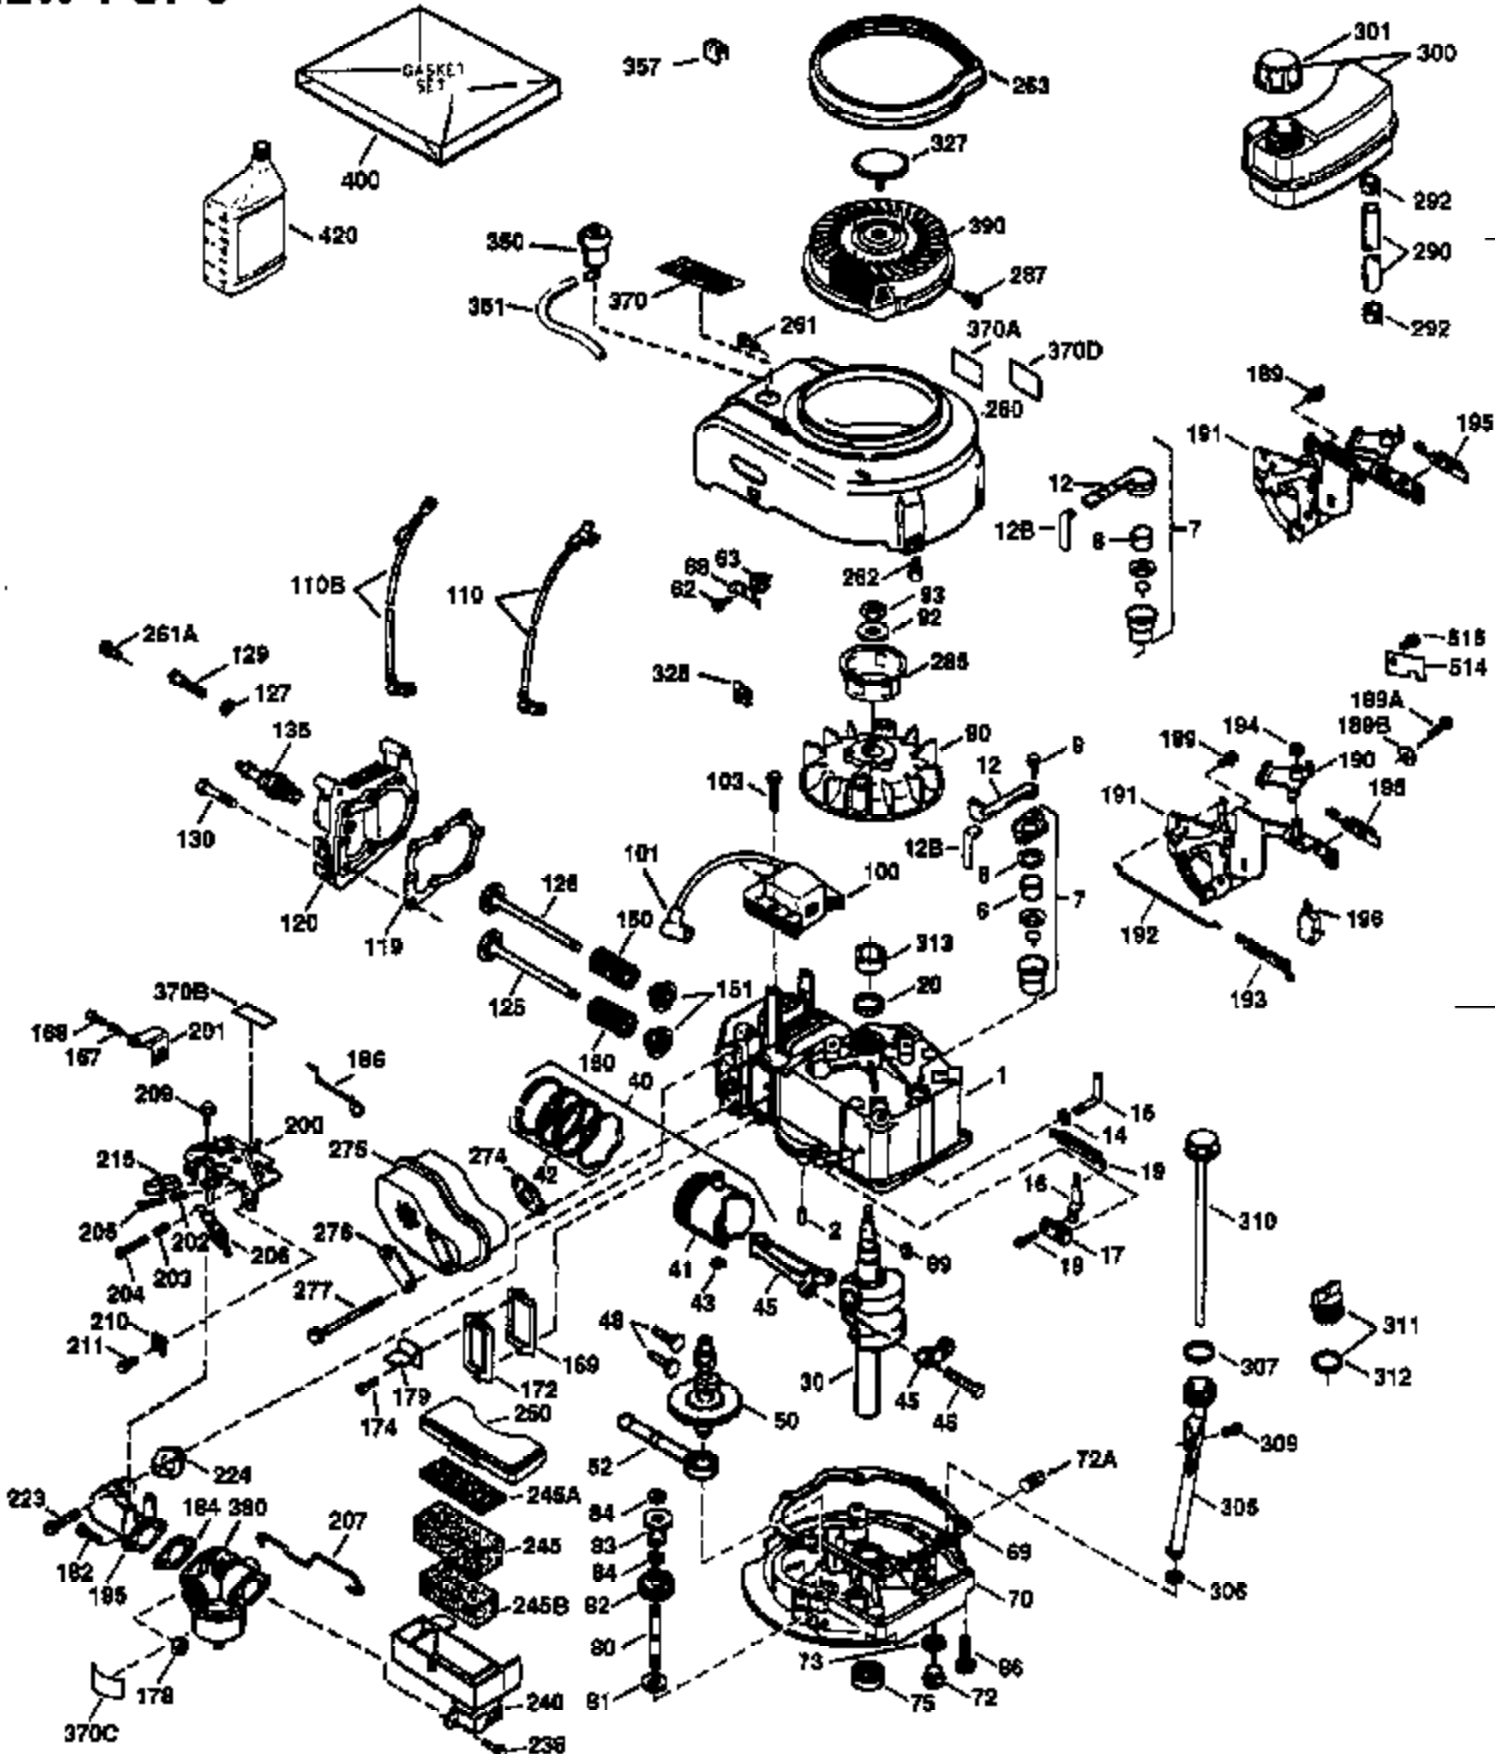

ILLUSTRATION SHOWS TYPICAL PARTS ONLY. ORDER BY PART NUMBER. PARTS NOT LISTED ARE SUPPLIED BY OEM.

VIEW 1 OF 3

Engine Parts List #1

Ref #	Part Number	Qty	Description
1	36265	1	Cylinder (Incl. 2 & 20)
2	26727	2	Dowel Pin
6	33734	1	Breather Element
7	34214A	1	Breather Ass'y. (Incl.6,8,9,12 & 12B)
8	33735	1	* Breather Gasket
9	30200	1	Screw, 10-24 x 9/16"
12	33886	1	Breather Tube
12B	34695	1	Breather Tube Elbow
14	28277	1	Washer
15	30589	1	Governor Rod (Incl. 14)
16	31383A	1	Governor Lever
17	31335	1	Governor Lever Clamp
18	650548	1	Screw, 8-32 x 5/16"
19	31361	1	Extension Spring
20	32600	1	Oil Seal
30	35798	1	Crankshaft
40	36073	1	Piston, Pin & Ring Set (Std.)
40	36074	1	Piston, Pin & Ring Set (.010" OS)
40	36075	1	Piston, Pin & Ring Set (.020" OS)
41	36070	1	Piston & Pin Ass'y. (Std.) (Incl. 43)
41	36071	1	Piston & Pin Ass'y. (.010" OS) (Incl. 43)
41	36072	1	Piston & Pin Ass'y. (.020" OS) (Incl. 43)
42	36076	1	Ring Set (Std.)
42	36077	1	Ring Set (.010" OS)
42	36078	1	Ring Set (.020" OS)
43	20381	2	Piston Pin Retaining Ring
45	30963B	1	Connecting Rod Ass'y. (Incl. 46)
46	32610A	2	Connecting Rod Bolt
48	27241	2	Valve Lifter
50	35990	1	Camshaft (BCR)
52	29914	1	Oil Pump Ass'y.
69	35261	1	* Mounting Flange Gasket
70	34311D	1	Mounting Flange (Incl. 72 thru 83)
72	36083	1	Oil Drain Plug
75	27897	1	Oil Seal
80	30574A	1	Governor Shaft
81	30590A	1	Washer
82	30591	1	Governor Gear Ass'y.(Incl. 81)
83	30588A	1	Governor Spool
86	650488	6	Screw, 1/4-20 x 1-1/4"
89	611004	1	Flywheel Key
90	611112	1	Flywheel
92	650815	1	Belleville Washer
93	650816	1	Flywheel Nut
100	34443A	1	Solid State Ignition
101	610118	1	Spark Plug Cover
103	650814	2	Screw, Torx T-15, 10-24 x 1"
110	34961	1	Ground Wire
119	33554A	1	* Cylinder Head Gasket
120	34342	1	Cylinder Head
125	29313C	1	Exhaust Valve (Std.) (Incl. 151)
125	29315C	1	Exhaust Valve (1/32" OS) (Incl. 151)
126	29314B	1	Intake Valve (Std.) (Incl. 151)
126	29315C	1	Intake Valve (1/32" OS) (Incl. 151)
130	6021A	8	Screw, 5/16-18 x 1-1/2"
135	35395	1	Resistor Spark Plug (RJ19LM)
150	35991	2	Valve Spring
151	31673	2	Valve Spring Cap