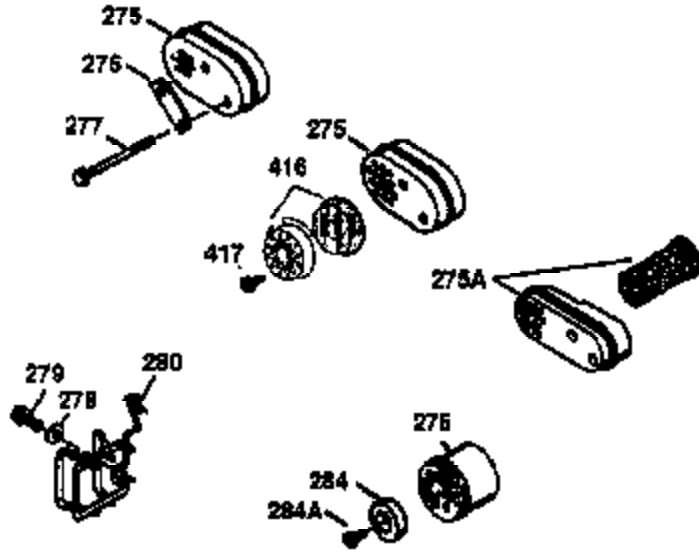

ILLUSTRATION SHOWS TYPICAL PARTS ONLY. ORDER BY PART NUMBER. PARTS NOT LISTED ARE SUPPLIED BY OEM.

VIEW 3 OF 3

Ref #	Part Number	Qty	Description
90	611112	1	Flywheel
238	650932	2	Screw, 10-32 x 49/64"
239	34338	1	* Air Cleaner Gasket
241	35797	1	Air Cleaner Collar
245	35066	1	Air Cleaner Filter
250	35065	1	Air Cleaner Cover
275	27181B	1	Muffler (Incl. 277)
277	650795	2	Screw, 1/4-20 x 2-1/4"