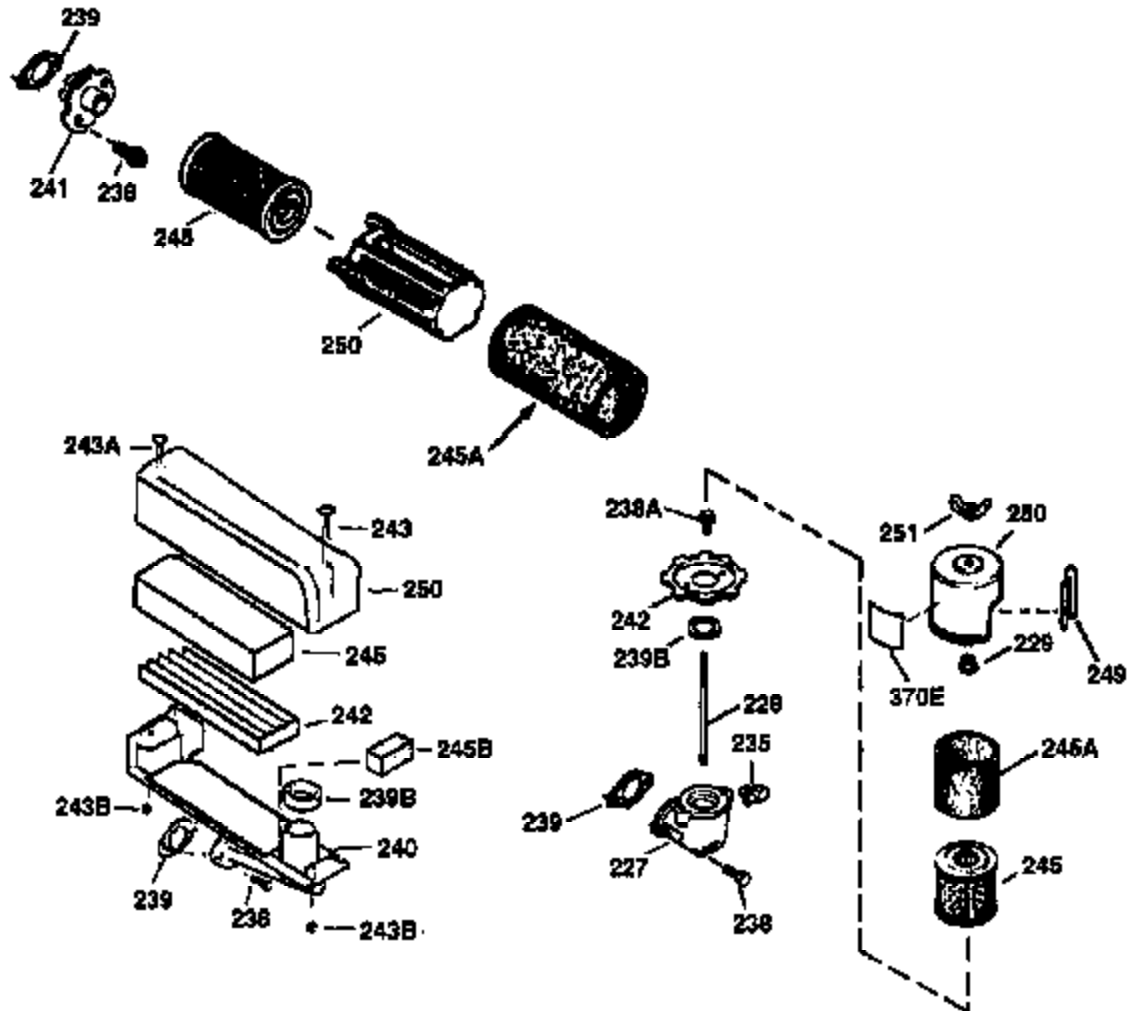

ILLUSTRATION SHOWS TYPICAL PARTS ONLY. ORDER BY PART NUMBER. PARTS NOT LISTED ARE SUPPLIED BY OEM.

VIEW 3 OF 3

Ref #	Part Number	Qty	Description
90	611112	1	Flywheel
238	650932	2	Screw, 10-32 x 49/64"
239	34338	1	* Air Cleaner Gasket
241	35797	1	Air Cleaner Collar
245	35066	1	Air Cleaner Filter
250	35065	1	Air Cleaner Cover
275	27181B	1	Muffler (Incl. 277)
277	650795	2	Screw, 1/4-20 x 2-1/4"