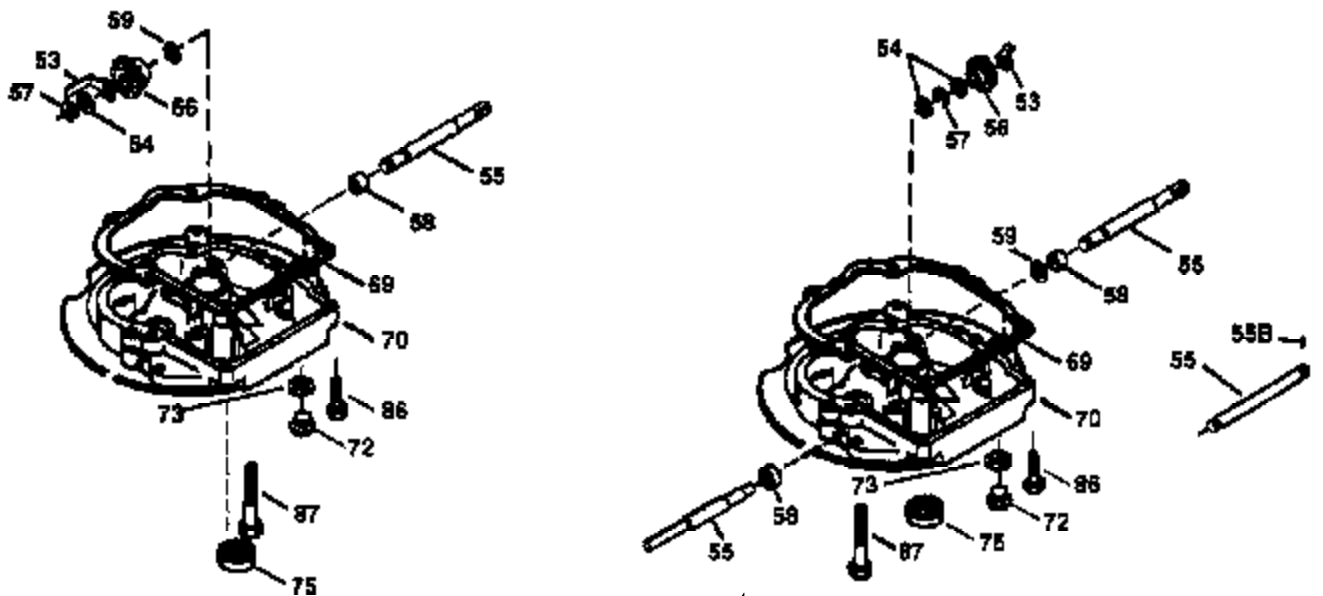

ILLUSTRATION SHOWS TYPICAL PARTS ONLY. ORDER BY PART NUMBER. PARTS NOT LISTED ARE SUPPLIED BY OEM.

VIEW 2 OF 3

Ref #	Part Number	Qty	Description
19	31361	1	Extension Spring
69	35261	1	* Mounting Flange Gasket
70	34311D	1	Mounting Flange (Incl. 72 thru 83)
72	36083	1	Oil Drain Plug
75	27897	1	Oil Seal
86	650488	6	Screw, 1/4-20 x 1-1/4"
182	6201	2	Screw, 1/4-28 x 7/8"
185	31384A	1	Intake Pipe (Incl. 224)
186	34358	1	Governor Link
223	650451	2	Screw, 1/4-20 x 1"
238	650932	2	Screw, 10-32 x 49/64"
239	34338	1	* Air Cleaner Gasket
245	35066	1	Air Cleaner Filter
250	35065	1	Air Cleaner Cover
287	650926	2	Screw, 8-32 x 21/64"
298	28763	3	Screw, 10-32 x 35/64"
300	34369A	1	Fuel Tank (Incl. 292 & 301)
301	35355	1	Fuel Cap
390	590686	1	Rewind Starter