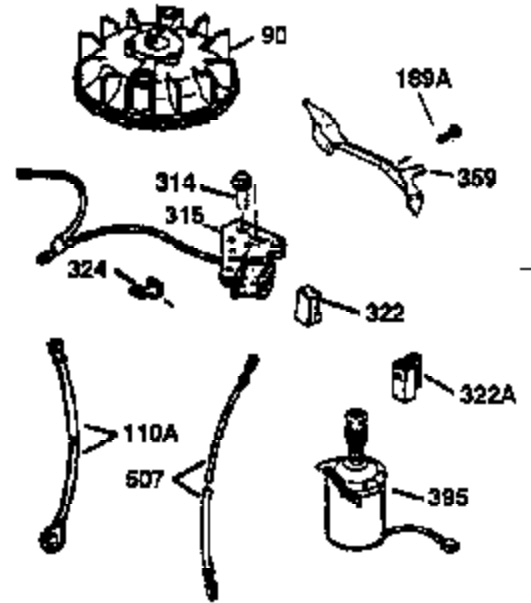

ILLUSTRATION SHOWS TYPICAL PARTS ONLY. ORDER BY PART NUMBER. PARTS NOT LISTED ARE SUPPLIED BY OEM.

VIEW 3 OF 3

Ref #	Part Number	Qty	Description
90	611112	1	Flywheel
238	650932	2	Screw, 10-32 x 49/64"
239	34338	1	* Air Cleaner Gasket
241	35797	1	Air Cleaner Collar
245	35066	1	Air Cleaner Filter
250	35065	1	Air Cleaner Cover
275	27181B	1	Muffler (Incl. 277)
277	650795	2	Screw, 1/4-20 x 2-1/4"