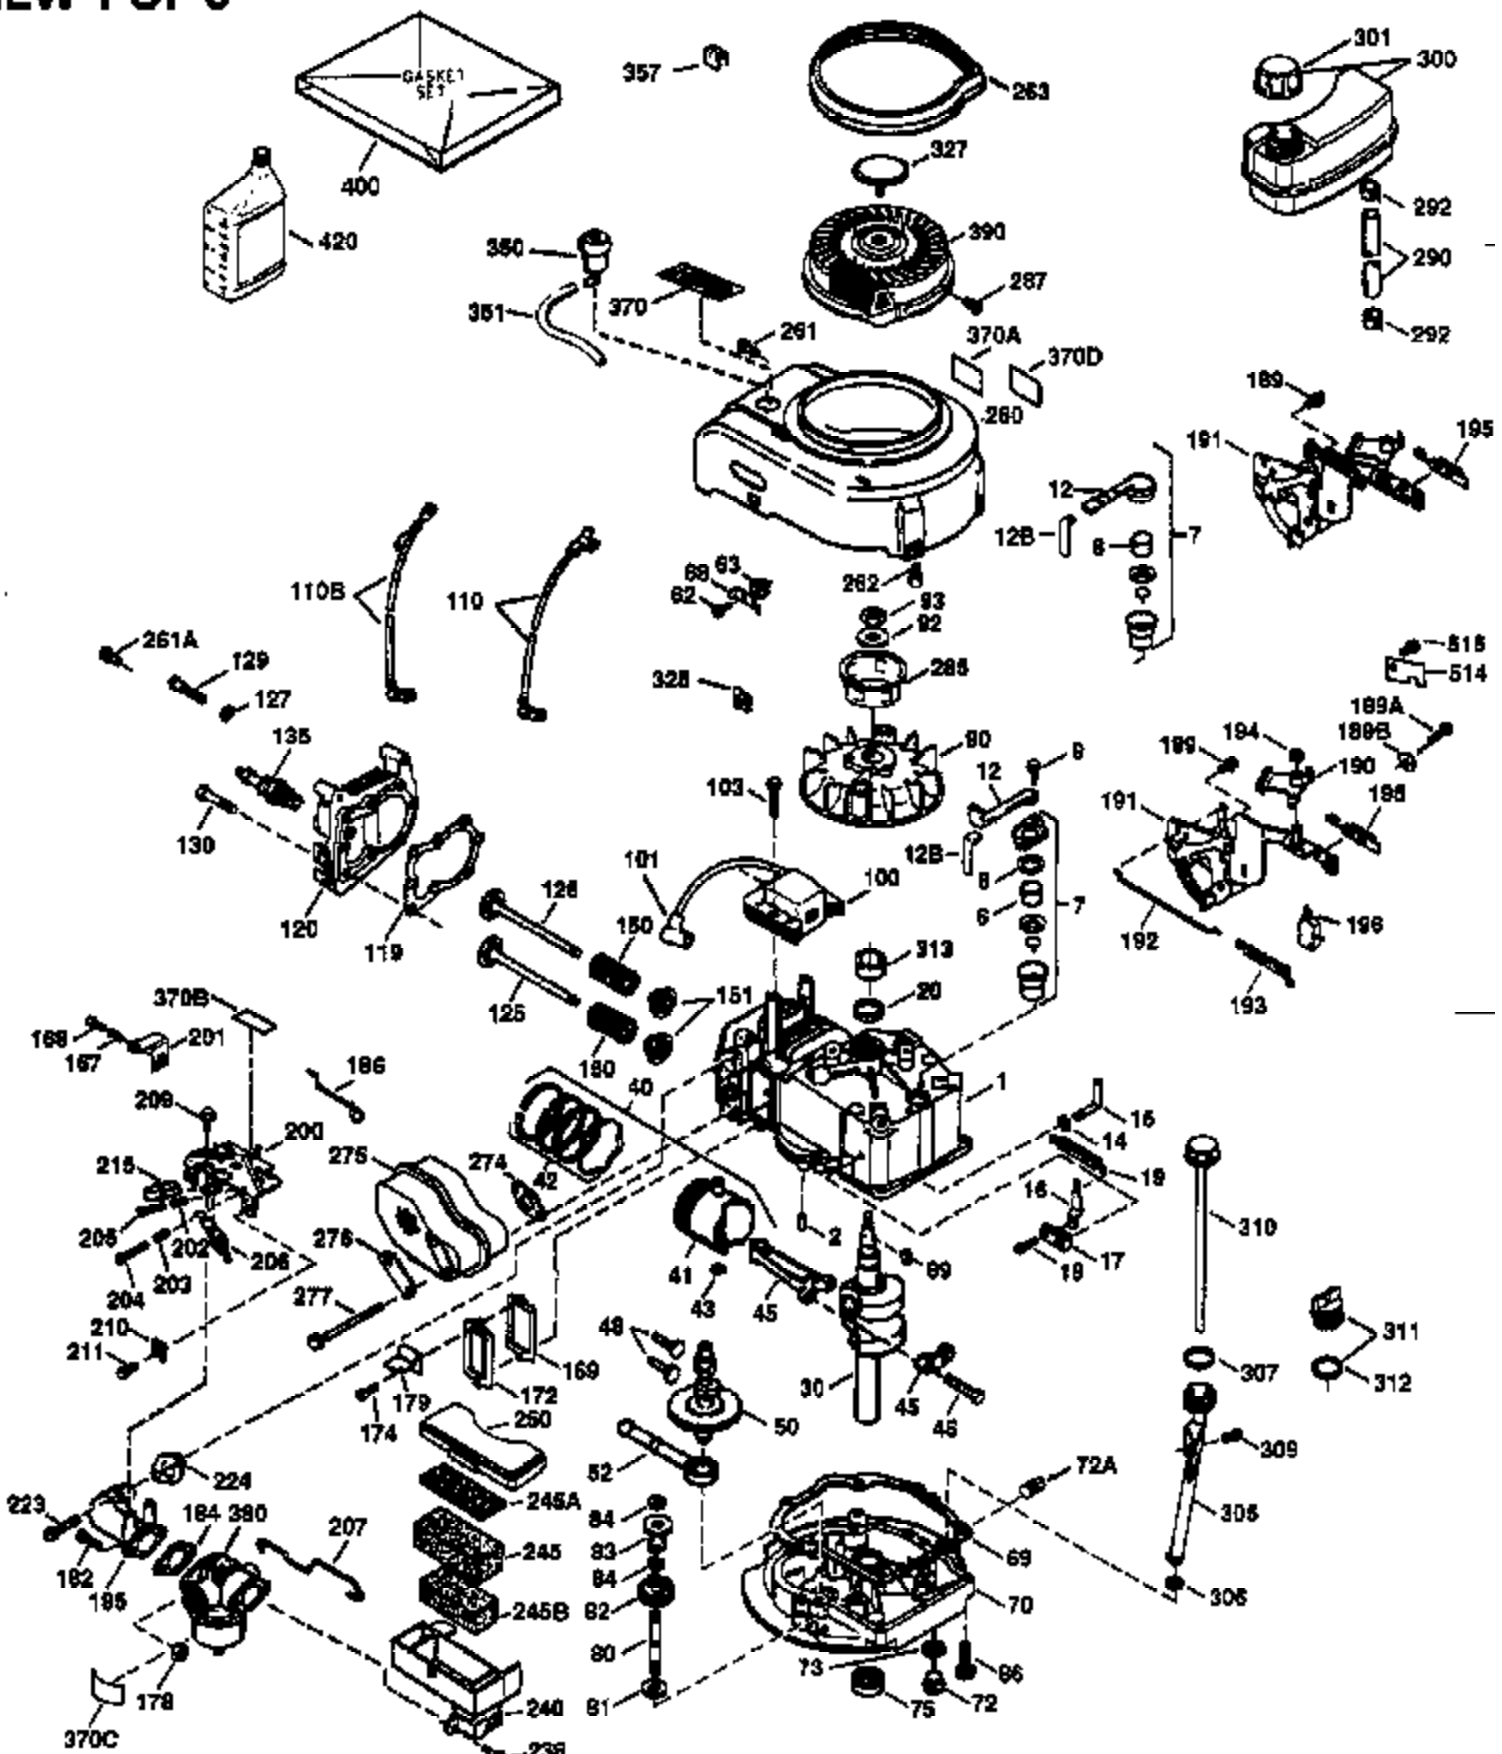

ILLUSTRATION SHOWS TYPICAL PARTS ONLY. ORDER BY PART NUMBER. PARTS NOT LISTED ARE SUPPLIED BY OEM.

VIEW 1 OF 3

Engine Parts List #1

Ref #	Part Number	Qty	Description
1	36265	1	Cylinder (Incl. 2 & 20)
2	26727	2	Dowel Pin
6	33734	1	Breather Element
7	34214A	1	Breather Ass'y. (Incl.6,8,9,12 & 12B)
8	33735	1	* Breather Gasket
9	30200	1	Screw, 10-24 x 9/16"
12	33886	1	Breather Tube
12B	34695	1	Breather Tube Elbow
14	28277	1	Washer
15	30589	1	Governor Rod (Incl. 14)
16	31383A	1	Governor Lever
17	31335	1	Governor Lever Clamp
18	650548	1	Screw, 8-32 x 5/16"
19	31361	1	Extension Spring
20	32600	1	Oil Seal
30	36215A	1	Crankshaft
40	36073	1	Piston, Pin & Ring Set (Std.)
40	36074	1	Piston, Pin & Ring Set (.010" OS)
40	36075	1	Piston, Pin & Ring Set (.020" OS)
41	36070	1	Piston & Pin Ass'y. (Std.) (Incl. 43)
41	36071	1	Piston & Pin Ass'y. (.010" OS) (Incl. 43)
41	36072	1	Piston & Pin Ass'y. (.020" OS) (Incl. 43)
42	36076	1	Ring Set (Std.)
42	36077	1	Ring Set (.010" OS)
42	36078	1	Ring Set (.020" OS)
43	20381	2	Piston Pin Retaining Ring
45	30963B	1	Connecting Rod Ass'y. (Incl. 46)
46	32610A	2	Connecting Rod Bolt
48	27241	2	Valve Lifter
50	35990	1	Camshaft (BCR)
52	29914	1	Oil Pump Ass'y.
69	35261	1	* Mounting Flange Gasket
70	34311D	1	Mounting Flange (Incl. 72 thru 83)
72	36083	1	Oil Drain Plug
75	27897	1	Oil Seal
80	30574A	1	Governor Shaft
81	30590A	1	Washer
82	30591	1	Governor Gear Ass'y.(Incl. 81)
83	30588A	1	Governor Spool
86	650488	6	Screw, 1/4-20 x 1-1/4"
89	611004	1	Flywheel Key
90	611112	1	Flywheel
92	650815	1	Belleville Washer
93	650816	1	Flywheel Nut
100	34443A	1	Solid State Ignition
101	610118	1	Spark Plug Cover
103	650814	2	Screw, Torx T-15, 10-24 x 1"
110	34961	1	Ground Wire
119	33554A	1	* Cylinder Head Gasket
120	34342	1	Cylinder Head
125	29313C	1	Exhaust Valve (Std.) (Incl. 151)
125	29315C	1	Exhaust Valve (1/32" OS) (Incl. 151)
126	29314B	1	Intake Valve (Std.) (Incl. 151)
126	29315C	1	Intake Valve (1/32" OS) (Incl. 151)
130	6021A	8	Screw, 5/16-18 x 1-1/2"
135	35395	1	Resistor Spark Plug (RJ19LM)
150	35991	2	Valve Spring
151	31673	2	Valve Spring Cap