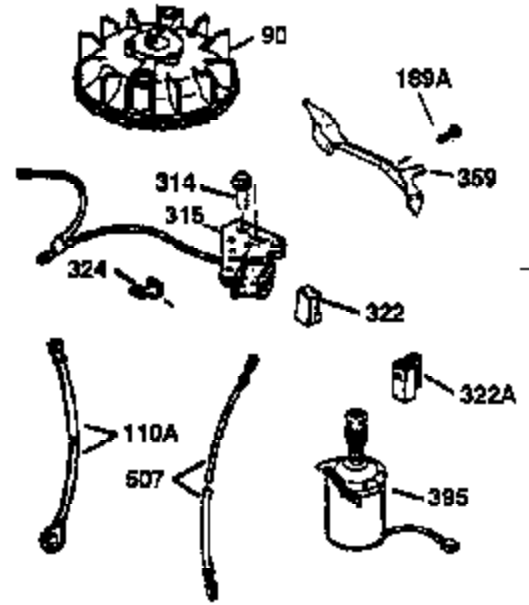

ILLUSTRATION SHOWS TYPICAL PARTS ONLY. ORDER BY PART NUMBER. PARTS NOT LISTED ARE SUPPLIED BY OEM.

VIEW 3 OF 3

Ref #	Part Number	Qty	Description
90	611112	1	Flywheel
238	650932	2	Screw, 10-32 x 49/64"
239	34338	1	* Air Cleaner Gasket
241	35797	1	Air Cleaner Collar
245	35066	1	Air Cleaner Filter
250	35065	1	Air Cleaner Cover
275	27181B	1	Muffler (Incl. 277)
277	650795	2	Screw, 1/4-20 x 2-1/4"