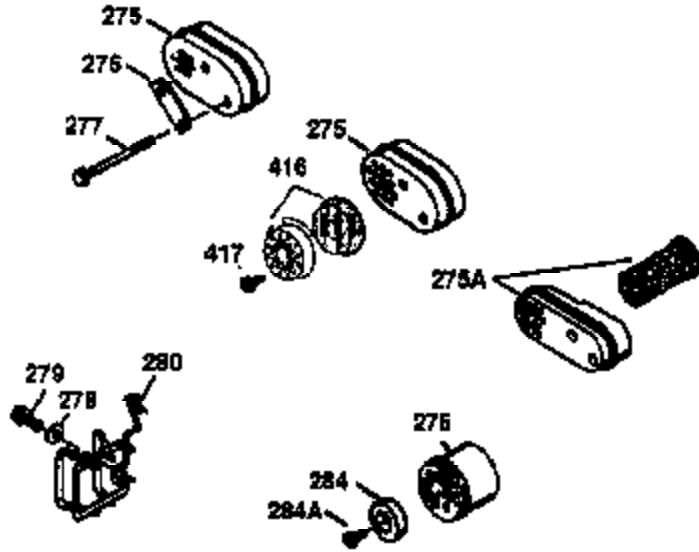

ILLUSTRATION SHOWS TYPICAL PARTS ONLY. ORDER BY PART NUMBER. PARTS NOT LISTED ARE SUPPLIED BY OEM.

VIEW 3 OF 3

Ref #	Part Number	Qty	Description
90	611112	1	Flywheel
238	650932	2	Screw, 10-32 x 49/64"
239	34338	1	* Air Cleaner Gasket
241	35797	1	Air Cleaner Collar
245	35066	1	Air Cleaner Filter
250	35065	1	Air Cleaner Cover
275	35993	1	Muffler
276	35994	1	Locking Plate
277	650957	2	Screw, 1/4-20 x 2-31/32"