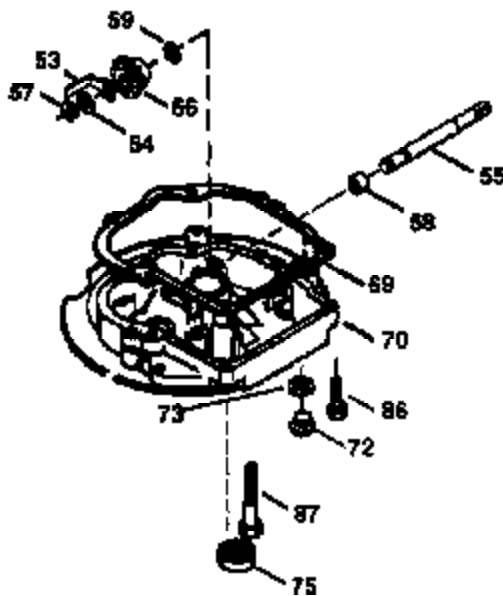

ILLUSTRATION SHOWS TYPICAL PARTS ONLY. ORDER BY PART NUMBER. PARTS NOT LISTED ARE SUPPLIED BY OEM.

VIEW 2 OF 3

Ref #	Part Number	Qty	Description
19	31361	1	Extension Spring
69	35261	1	* Mounting Flange Gasket
70	34311D	1	Mounting Flange (Incl. 72 thru 83)
72	36083	1	Oil Drain Plug
75	27897	1	Oil Seal
86	650488	6	Screw, 1/4-20 x 1-1/4"
182	6201	2	Screw, 1/4-28 x 7/8"
185	31384A	1	Intake Pipe (Incl. 224)
186	32653	1	Governor Link
216	33086	1	R.P.M. Adjusting Lever
223	650451	2	Screw, 1/4-20 x 1"
238	650932	2	Screw, 10-32 x 49/64"
239	34338	1	* Air Cleaner Gasket
245	35066	1	Air Cleaner Filter
250	35065	1	Air Cleaner Cover
287	650926	2	Screw, 8-32 x 21/64"
300	35586	1	Fuel Tank (Incl. 292 & 301)
301	35355	1	Fuel Cap
390	590686	1	Rewind Starter