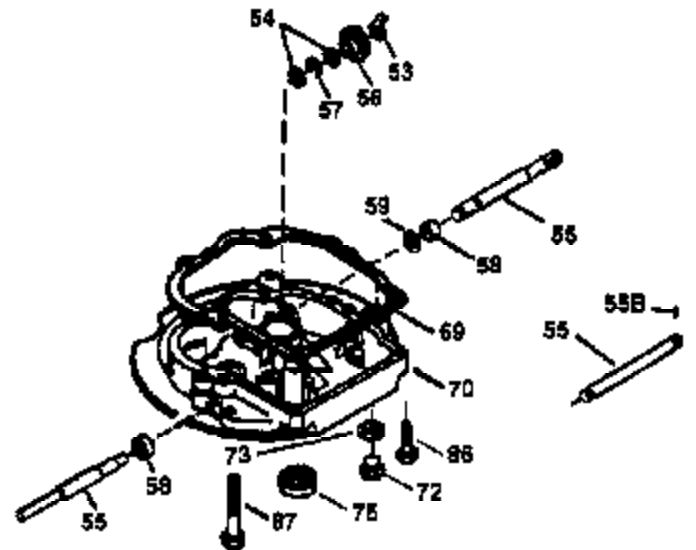

ILLUSTRATION SHOWS TYPICAL PARTS ONLY. ORDER BY PART NUMBER. PARTS NOT LISTED ARE SUPPLIED BY OEM.

VIEW 2 OF 3

Ref #	Part Number	Qty	Description
19	31361	1	Extension Spring
69	35261	1	* Mounting Flange Gasket
70	34311D	1	Mounting Flange (Incl. 72 thru 83)
72	36083	1	Oil Drain Plug
75	27897	1	Oil Seal
86	650488	6	Screw, 1/4-20 x 1-1/4"
182	6201	2	Screw, 1/4-28 x 7/8"
185	31384A	1	Intake Pipe (Incl. 224)
186	32653	1	Governor Link
216	33086	1	R.P.M. Adjusting Lever
223	650451	2	Screw, 1/4-20 x 1"
238	650932	2	Screw, 10-32 x 49/64"
239	34338	1	* Air Cleaner Gasket
245	35066	1	Air Cleaner Filter
250	35065	1	Air Cleaner Cover
287	650926	2	Screw, 8-32 x 21/64"
300	35586	1	Fuel Tank (Incl. 292 & 301)
301	35355	1	Fuel Cap
390	590686	1	Rewind Starter