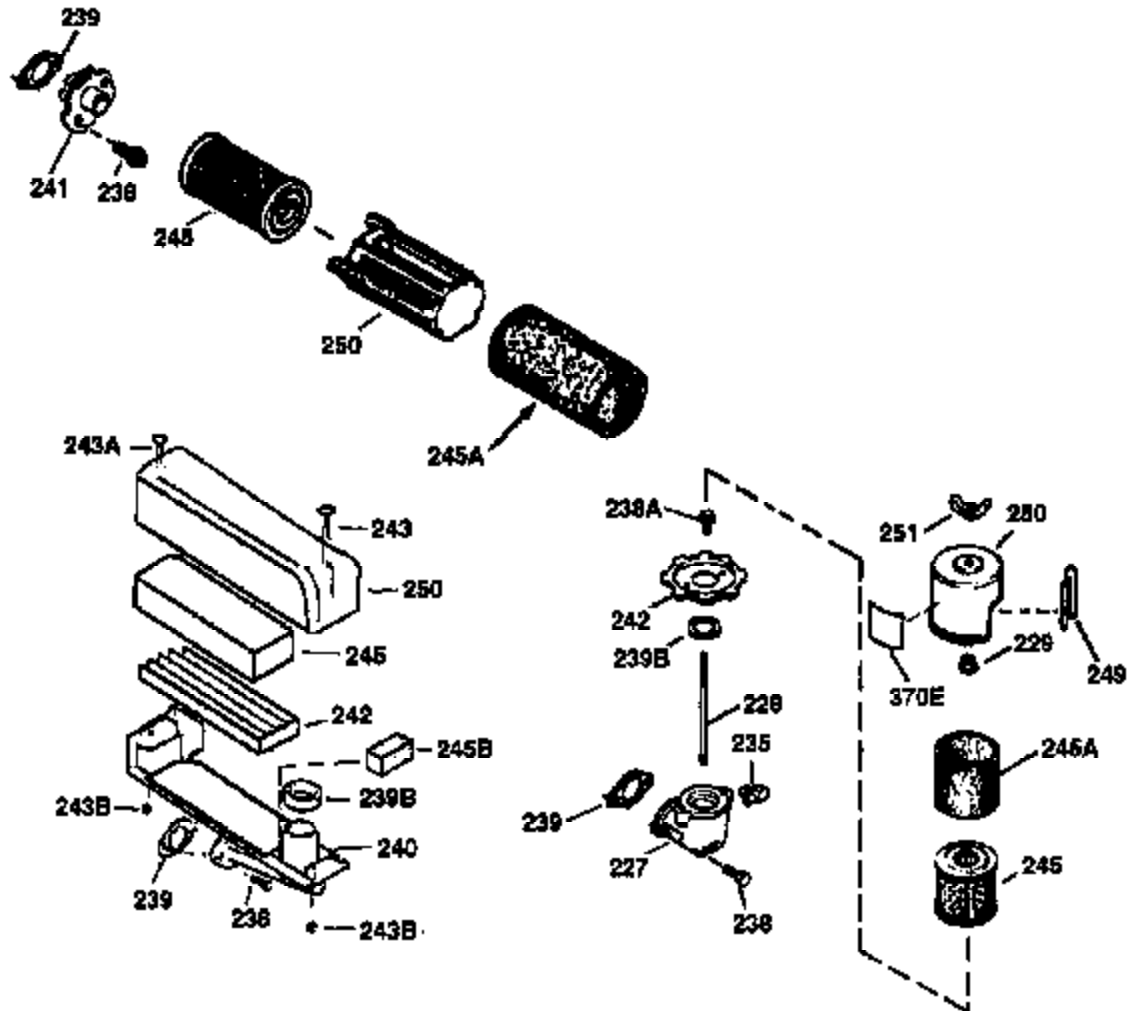

ILLUSTRATION SHOWS TYPICAL PARTS ONLY. ORDER BY PART NUMBER. PARTS NOT LISTED ARE SUPPLIED BY OEM.

VIEW 3 OF 3

Ref #	Part Number	Qty	Description
90	611112	1	Flywheel
238	650932	2	Screw, 10-32 x 49/64"
239	34338	1	* Air Cleaner Gasket
241	35797	1	Air Cleaner Collar
245	35066	1	Air Cleaner Filter
250	35065	1	Air Cleaner Cover
275	35993	1	Muffler
276	35994	1	Locking Plate
277	650957	2	Screw, 1/4-20 x 2-31/32"