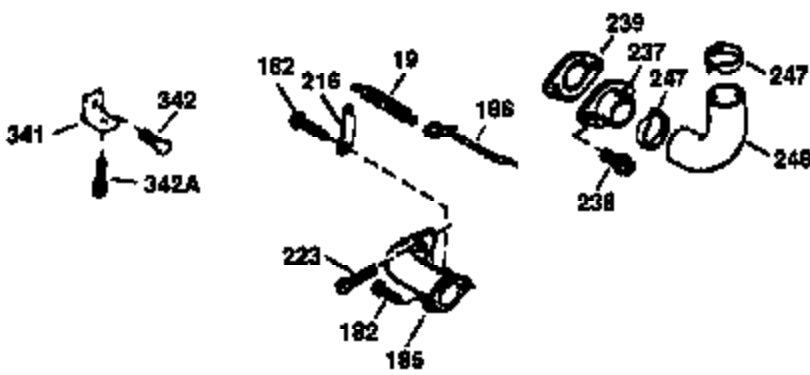

ILLUSTRATION SHOWS TYPICAL PARTS ONLY. ORDER BY PART NUMBER. PARTS NOT LISTED ARE SUPPLIED BY OEM.

VIEW 2 OF 3

Ref #	Part Number	Qty	Description
19	31361	1	Extension Spring
69	35261	1	* Mounting Flange Gasket
70	34311D	1	Mounting Flange (Incl. 72 thru 83)
72	36083	1	Oil Drain Plug
75	27897	1	Oil Seal
86	650488	6	Screw, 1/4-20 x 1-1/4"
182	6201	2	Screw, 1/4-28 x 7/8"
185	31384A	1	Intake Pipe (Incl. 224)
186	32653	1	Governor Link
216	33086	1	R.P.M. Adjusting Lever
223	650451	2	Screw, 1/4-20 x 1"
238	650932	2	Screw, 10-32 x 49/64"
239	34338	1	* Air Cleaner Gasket
245	35066	1	Air Cleaner Filter
250	35065	1	Air Cleaner Cover
287	650926	2	Screw, 8-32 x 21/64"
300	35586	1	Fuel Tank (Incl. 292 & 301)
301	35355	1	Fuel Cap
390	590686	1	Rewind Starter