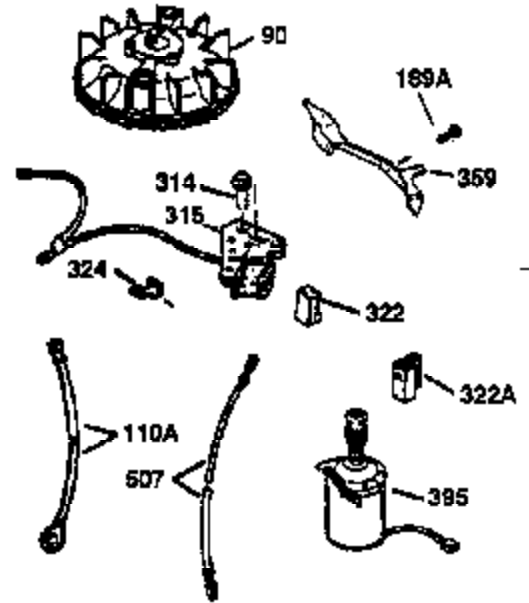

ILLUSTRATION SHOWS TYPICAL PARTS ONLY. ORDER BY PART NUMBER. PARTS NOT LISTED ARE SUPPLIED BY OEM.

VIEW 3 OF 3

Ref #	Part Number	Qty	Description
90	611112	1	Flywheel
238	650932	2	Screw, 10-32 x 49/64"
239	34338	1	* Air Cleaner Gasket
241	35797	1	Air Cleaner Collar
245	35066	1	Air Cleaner Filter
250	35065	1	Air Cleaner Cover
275	35993	1	Muffler
276	35994	1	Locking Plate
277	650957	2	Screw, 1/4-20 x 2-31/32"