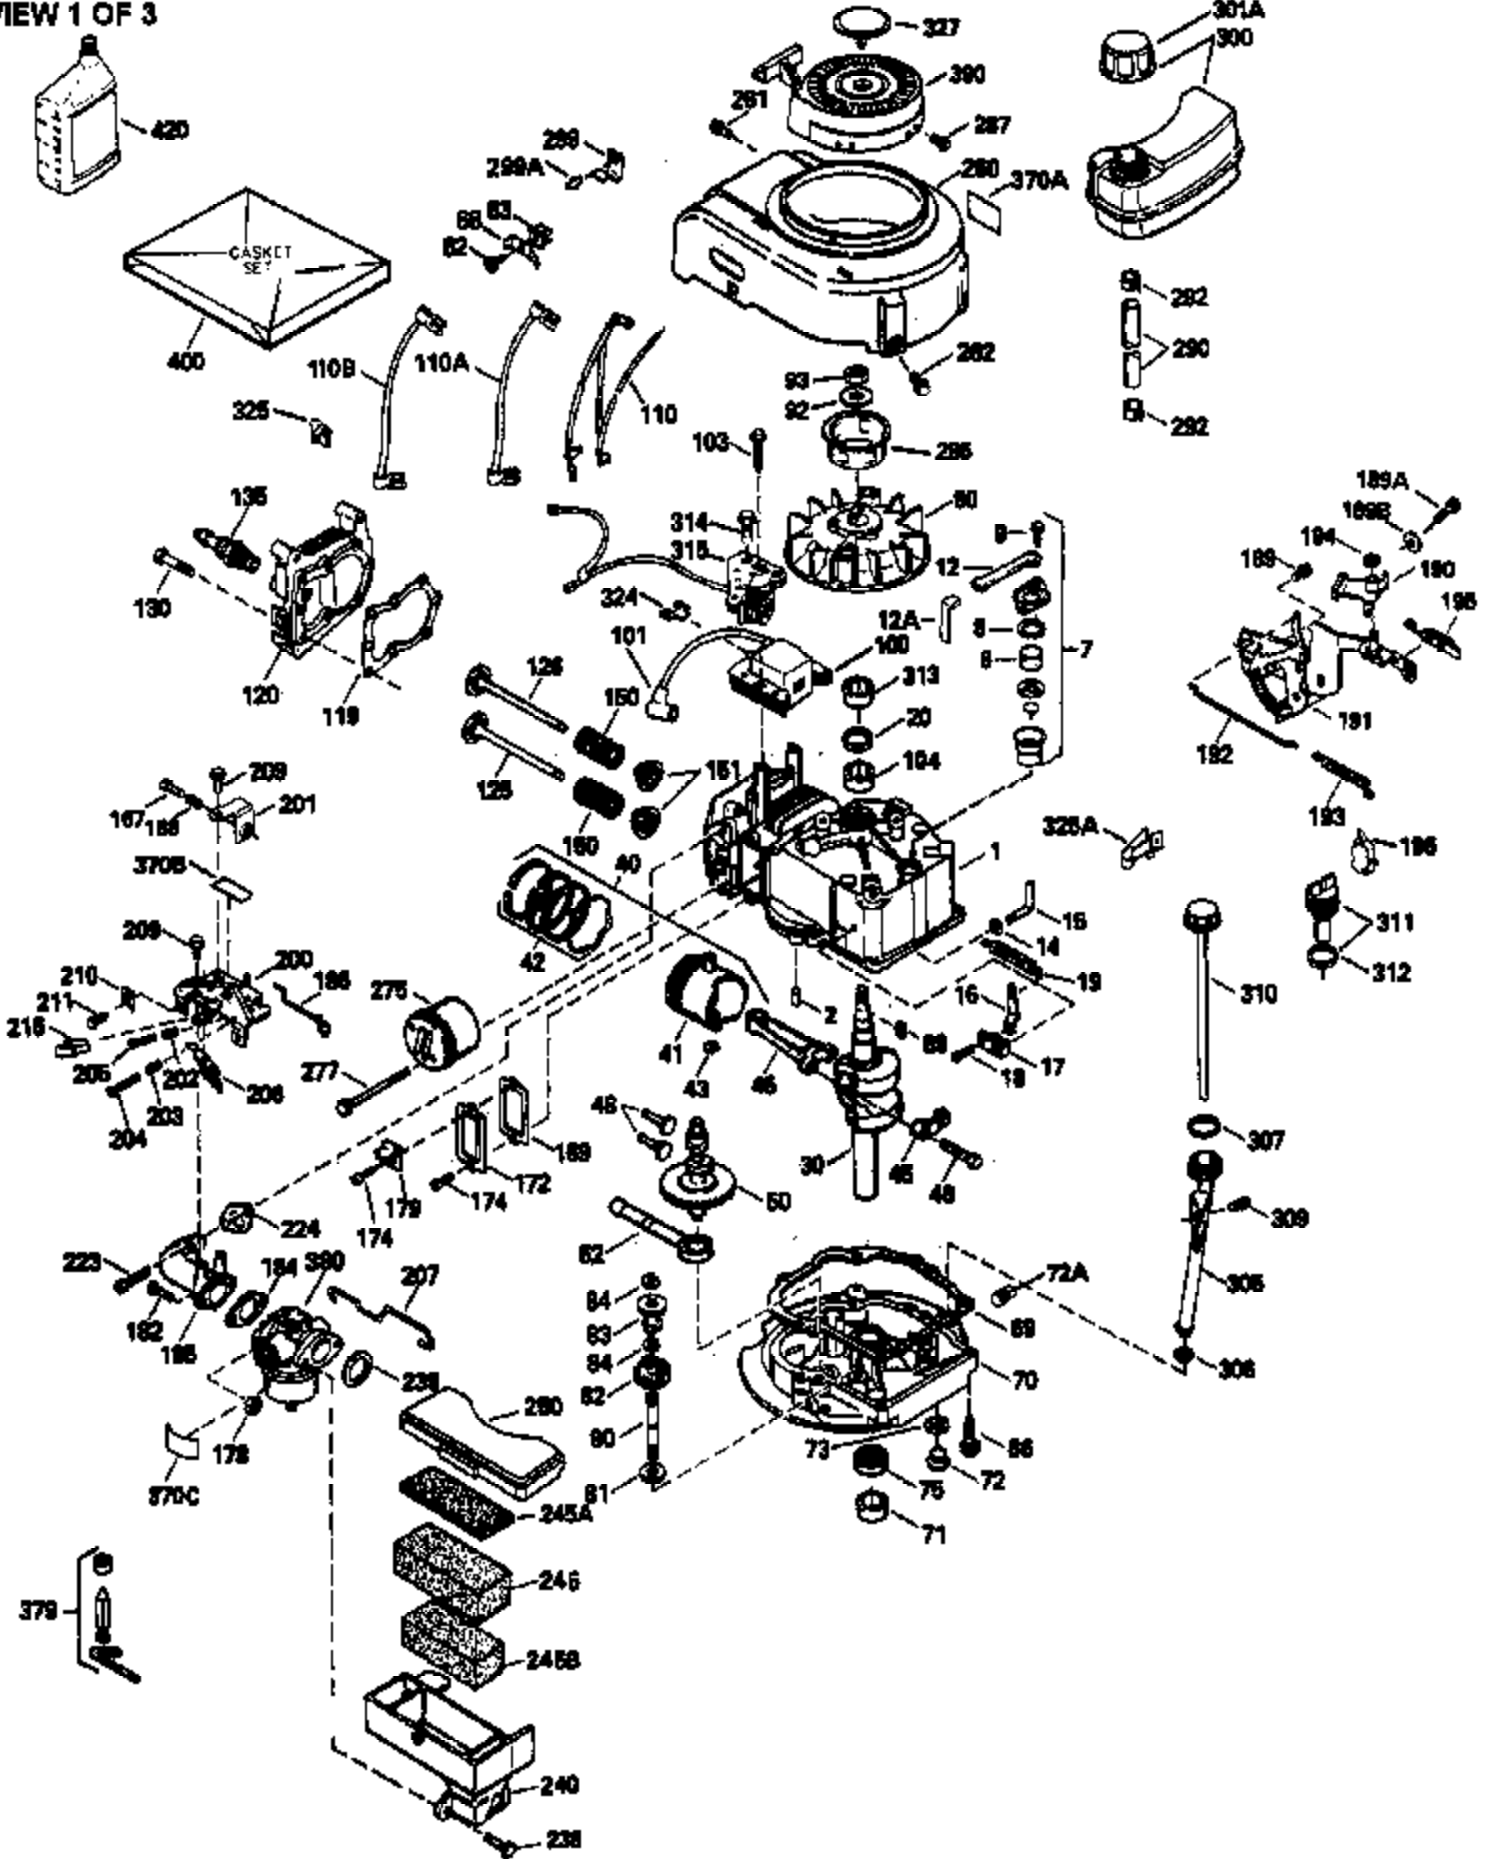

ILLUSTRATION SHOWS TYPICAL PARTS ONLY. ORDER BY PART NUMBER. PARTS NOT LISTED ARE SUPPLIED BY OEM.

VIEW 1 OF 3

Engine Parts List #1

Ref #	Part Number	Qty	Description
1	33968B	1	Cylinder (Incl. 2 & 20)
2	26727	2	Dowel Pin
6	33734	1	Breather Element
7	34214A	1	Breather Ass'y. (Incl.6,8,9,12 & 12B)
8	33735	1	* Breather Gasket
9	30200	2	Screw, 10-24 x 9/16"
12B	34695	1	Breather Tube Elbow
12	33886	1	Breather Tube
14	28277	1	Washer
15	30589	1	Governor Rod (Incl. 14)
16	31383A	1	Governor Lever
17	31335	1	Governor Lever Clamp
18	650548	1	Screw, 8-32 x 5/16"
19	31361	1	Extension Spring
20	32600	1	Oil Seal
30	35798	1	Crankshaft
40	34535	1	Piston, Pin & Ring Set (Std.)
40	34536	1	Piston, Pin & Ring Set (.010" OS)
40	34537	1	Piston, Pin & Ring Set (.020" OS)
41	33562B	1	Piston & Pin Ass'y. (Std.) (Incl. 43)
41	33563B	1	Piston & Pin Ass'y. (.010" OS) (Incl. 43)
41	33564B	1	Piston & Pin Ass'y. (.020" OS) (Incl. 43)
42	33567	1	Ring Set (Std.)
42	33568	1	Ring Set (.010" OS)
42	33569	1	Ring Set (.020" OS)
43	20381	2	Piston Pin Retaining Ring
45	30963B	1	Connecting Rod Ass'y. (Incl. 46)
46	32610A	2	Connecting Rod Bolt
48	27241	2	Valve Lifter
50	35992	1	Camshaft (MCR)
52	29914	1	Oil Pump Ass'y.
69	35261	1	* Mounting Flange Gasket
70	34311C	1	Mounting Flange (Incl. 72, 75 & 80)
72	30572	1	Oil Drain Plug
75	27897	1	Oil Seal
80	30574A	1	Governor Shaft
81	30590A	1	Washer
82	30591	1	Governor Gear Ass'y.(Incl. 81)
83	30588A	1	Governor Spool
84	29193	2	Retaining Ring
86	650488	6	Screw, 1/4-20 x 1-1/4"
89	611004	1	Flywheel Key
90	611112	1	Flywheel
92	650815	1	Belleville Washer
93	650816	1	Flywheel Nut
100	34443A	1	Solid State Ignition
101	610118	1	Spark Plug Cover
103	650814	2	Screw, Torx T-15, 10-24 x 1"
110	34961	1	Ground Wire
119	33554A	1	* Cylinder Head Gasket
120	34342	1	Cylinder Head
125	29313C	1	Exhaust Valve (Std.) (Incl. 151)
125	29315C	1	Exhaust Valve (1/32" OS) (Incl. 151)
126	29314B	1	Intake Valve (Std.) (Incl. 151)
126	29315C	1	Intake Valve (1/32" OS) (Incl. 151)
130	6021A	8	Screw, 5/16-18 x 1-1/2"
135	35395	1	Resistor Spark Plug (RJ19LM)
150	35991	2	Valve Spring