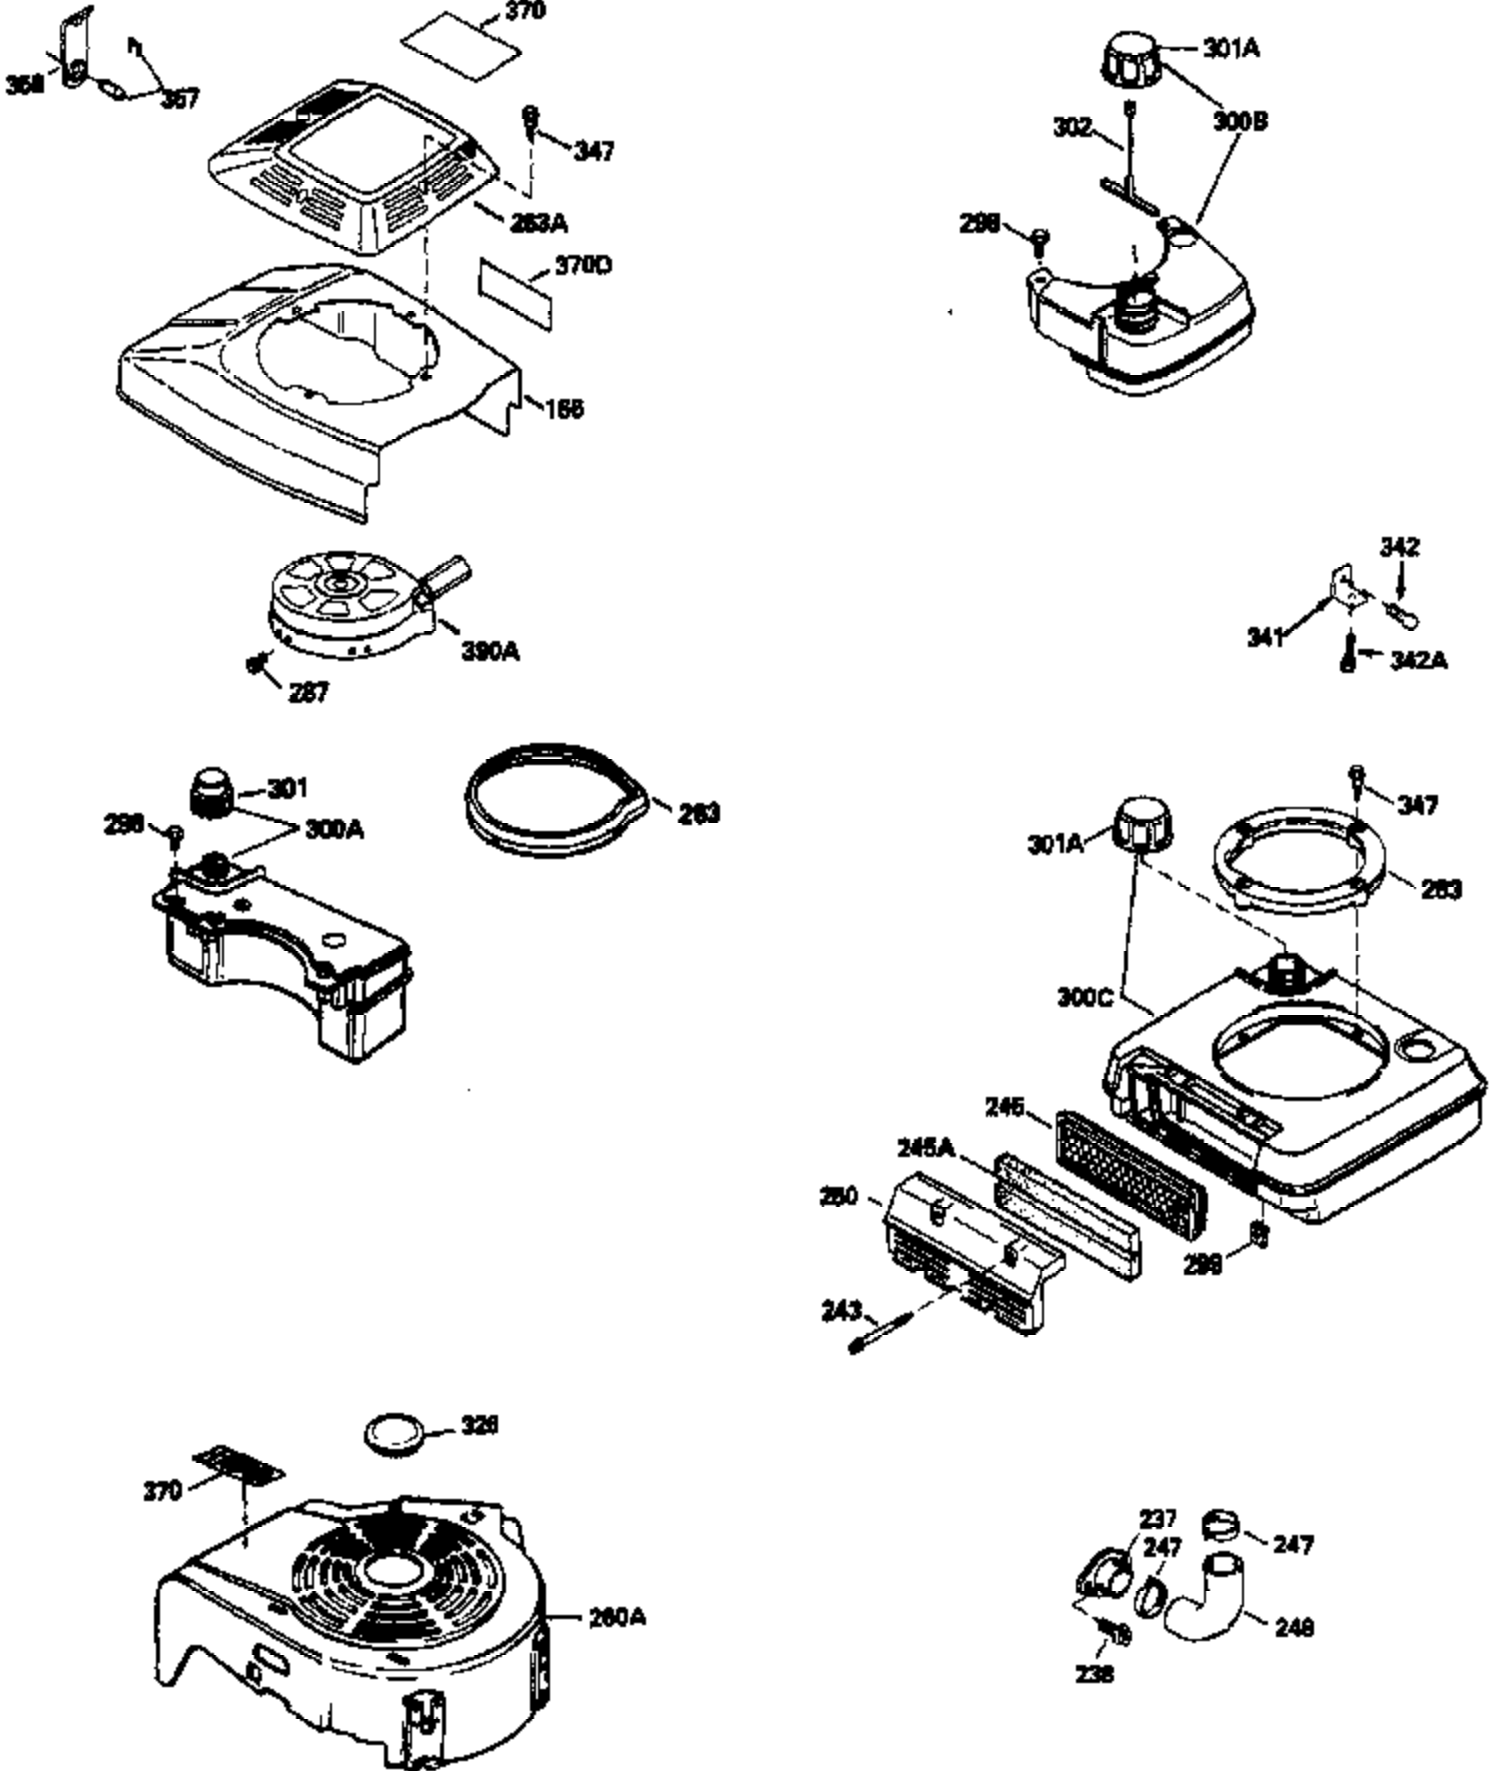

ILLUSTRATION SHOWS TYPICAL PARTS ONLY. ORDER BY PART NUMBER. PARTS NOT LISTED ARE SUPPLIED BY OEM.

VIEW 2 OF 3

Ref #	Part Number	Qty	Description
12B	34695	1	Breather Tube Elbow
166	35827	1	Engine Shroud
238	650932	2	Screw, 10-32 x 49/64"
245	35066	1	Air Cleaner Filter
250	35986	1	Air Cleaner Cover
263A	35821	1	Starter Grill
287	650884	2	Screw, 8-32 x 1/2"
301	35355	1	Fuel Cap
347	650898	4	Screw, 10-32 x 27/32"
370	35977	1	Instruction Decal