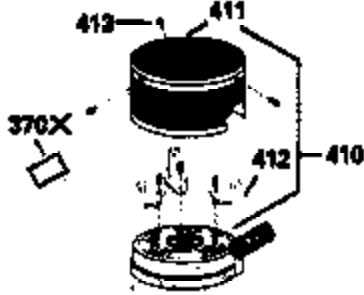

ILLUSTRATION SHOWS TYPICAL PARTS ONLY. ORDER BY PART NUMBER. PARTS NOT LISTED ARE SUPPLIED BY OEM.

VIEW 3 OF 3

Ref #	Part Number	Qty	Description
12B	34695	1	Breather Tube Elbow
19	31361	1	Extension Spring
69	35261	1	* Mounting Flange Gasket
182	6201	2	Screw, 1/4-28 x 7/8"
185	31384A	1	Intake Pipe (Incl. 224)
186	34358	1	Governor Link
223	650451	2	Screw, 1/4-20 x 1"
238	650932	2	Screw, 10-32 x 49/64"
239	34338	1	Air Cleaner Gasket
241	35797	1	Air Cleaner Collar
245	35066	1	Air Cleaner Filter
250	35986	1	Air Cleaner Cover
260	35826	1	Blower Housing
263A	35821	1	Starter Grill
276	33753	1	Locking Plate
277	650795	2	Screw, 1/4-20 x 2-1/4"