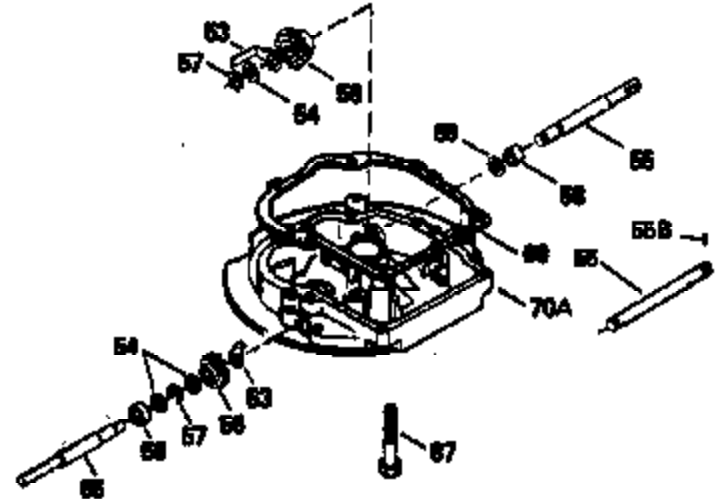

ILLUSTRATION SHOWS TYPICAL PARTS ONLY. ORDER BY PART NUMBER. PARTS NOT LISTED ARE SUPPLIED BY OEM.

VIEW 3 OF 3

Ref #	Part Number	Qty	Description
12B	34695	1	Breather Tube Elbow
19	31361	1	Extension Spring
69	35261	1	* Mounting Flange Gasket
182	6201	2	Screw, 1/4-28 x 7/8"
185	31384A	1	Intake Pipe (Incl. 224)
186	34358	1	Governor Link
223	650451	2	Screw, 1/4-20 x 1"
238	650932	2	Screw, 10-32 x 49/64"
239	34338	1	Air Cleaner Gasket
241	35797	1	Air Cleaner Collar
245	35066	1	Air Cleaner Filter
250	35986	1	Air Cleaner Cover
260	35826	1	Blower Housing
263A	35821	1	Starter Grill
276	33753	1	Locking Plate
277	650795	2	Screw, 1/4-20 x 2-1/4"