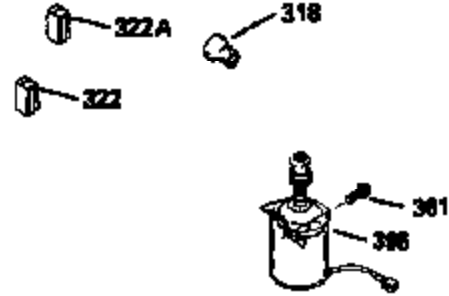

ILLUSTRATION SHOWS TYPICAL PARTS ONLY. ORDER BY PART NUMBER. PARTS NOT LISTED ARE SUPPLIED BY OEM.

VIEW 3 OF 3

Ref #	Part Number	Qty	Description
12B	34695	1	Breather Tube Elbow
19	31361	1	Extension Spring
69	35261	1	* Mounting Flange Gasket
182	6201	2	Screw, 1/4-28 x 7/8"
185	31384A	1	Intake Pipe (Incl. 224)
186	34358	1	Governor Link
223	650451	2	Screw, 1/4-20 x 1"
238	650932	2	Screw, 10-32 x 49/64"
239	34338	1	Air Cleaner Gasket
241	35797	1	Air Cleaner Collar
245	35066	1	Air Cleaner Filter
250	35986	1	Air Cleaner Cover
260	35826	1	Blower Housing
263A	35821	1	Starter Grill
276	33753	1	Locking Plate
277	650795	2	Screw, 1/4-20 x 2-1/4"