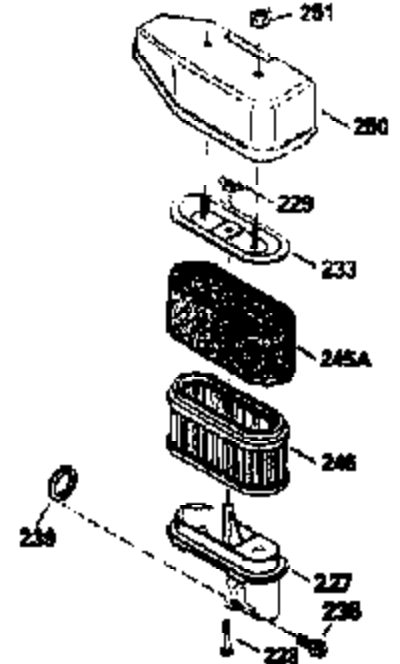

ILLUSTRATION SHOWS TYPICAL PARTS ONLY. ORDER BY PART NUMBER. PARTS NOT LISTED ARE SUPPLIED BY OEM.

VIEW 3 OF 3

Ref #	Part Number	Qty	Description
12B	34695	1	Breather Tube Elbow
19	31361	1	Extension Spring
69	35261	1	* Mounting Flange Gasket
182	6201	2	Screw, 1/4-28 x 7/8"
185	31384A	1	Intake Pipe (Incl. 224)
186	34358	1	Governor Link
223	650451	2	Screw, 1/4-20 x 1"
238	650932	2	Screw, 10-32 x 49/64"
239	34338	1	Air Cleaner Gasket
241	35797	1	Air Cleaner Collar
245	35066	1	Air Cleaner Filter
250	35986	1	Air Cleaner Cover
260	35826	1	Blower Housing
263A	35821	1	Starter Grill
276	33753	1	Locking Plate
277	650795	2	Screw, 1/4-20 x 2-1/4"