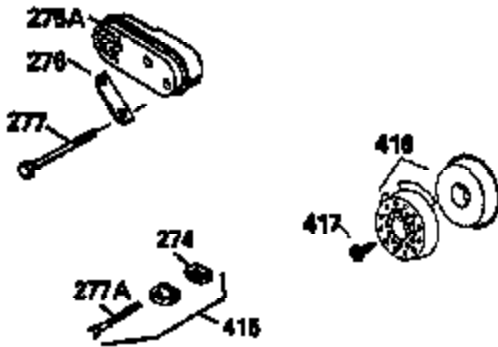

ILLUSTRATION SHOWS TYPICAL PARTS ONLY. ORDER BY PART NUMBER. PARTS NOT LISTED ARE SUPPLIED BY OEM.

VIEW 3 OF 3

Ref #	Part Number	Qty	Description
12B	34695	1	Breather Tube Elbow
19	31361	1	Extension Spring
69	35261	1	* Mounting Flange Gasket
182	6201	2	Screw, 1/4-28 x 7/8"
185	31384A	1	Intake Pipe (Incl. 224)
186	34358	1	Governor Link
223	650451	2	Screw, 1/4-20 x 1"
238	650932	2	Screw, 10-32 x 49/64"
239	34338	1	Air Cleaner Gasket
241	35797	1	Air Cleaner Collar
245	35066	1	Air Cleaner Filter
250	35986	1	Air Cleaner Cover
260	35826	1	Blower Housing
263A	35821	1	Starter Grill
276	33753	1	Locking Plate
277	650795	2	Screw, 1/4-20 x 2-1/4"