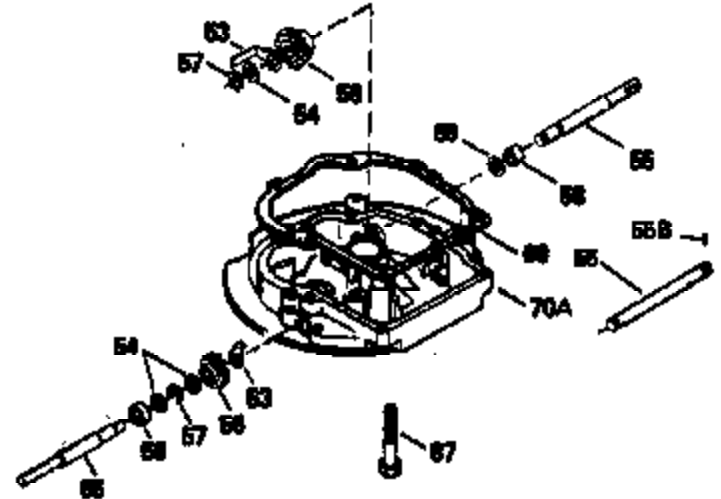

ILLUSTRATION SHOWS TYPICAL PARTS ONLY. ORDER BY PART NUMBER. PARTS NOT LISTED ARE SUPPLIED BY OEM.

VIEW 2 OF 3

Ref #	Part Number	Qty	Description
12B	34695	1	Breather Tube Elbow
166	35827	1	Engine Shroud
238	650932	2	Screw, 10-32 x 49/64"
245	35066	1	Air Cleaner Filter
250	35065	1	Air Cleaner Cover
263A	35821	1	Starter Grill
287	650884	2	Screw, 8-32 x 1/2"
301	35355	1	Fuel Cap
347	650898	4	Screw, 10-32 x 27/32"
370	35841	1	Name Decal

ILLUSTRATION SHOWS TYPICAL PARTS ONLY. ORDER BY PART NUMBER. PARTS NOT LISTED ARE SUPPLIED BY OEM.

VIEW 3 OF 3

Ref #	Part Number	Qty	Description
12B	34695	1	Breather Tube Elbow
19	31361	1	Extension Spring
69	35261	1	* Mounting Flange Gasket
182	6201	2	Screw, 1/4-28 x 7/8"
185	31384A	1	Intake Pipe (Incl. 224)
186	32653	1	Governor Link
216	33086	1	RPM Adjusting Lever
223	650451	2	Screw, 1/4-20 x 1"
238	650932	2	Screw, 10-32 x 49/64"
239	34338	1	* Air Cleaner Gasket
241	35797	1	Air Cleaner Collar
245	35066	1	Air Cleaner Filter
250	35065	1	Air Cleaner Cover
260	35826	1	Blower Housing
263A	35821	1	Starter Grill
276	33753	1	Locking Plate
277	650795	2	Screw, 1/4-20 x 2-1/4"