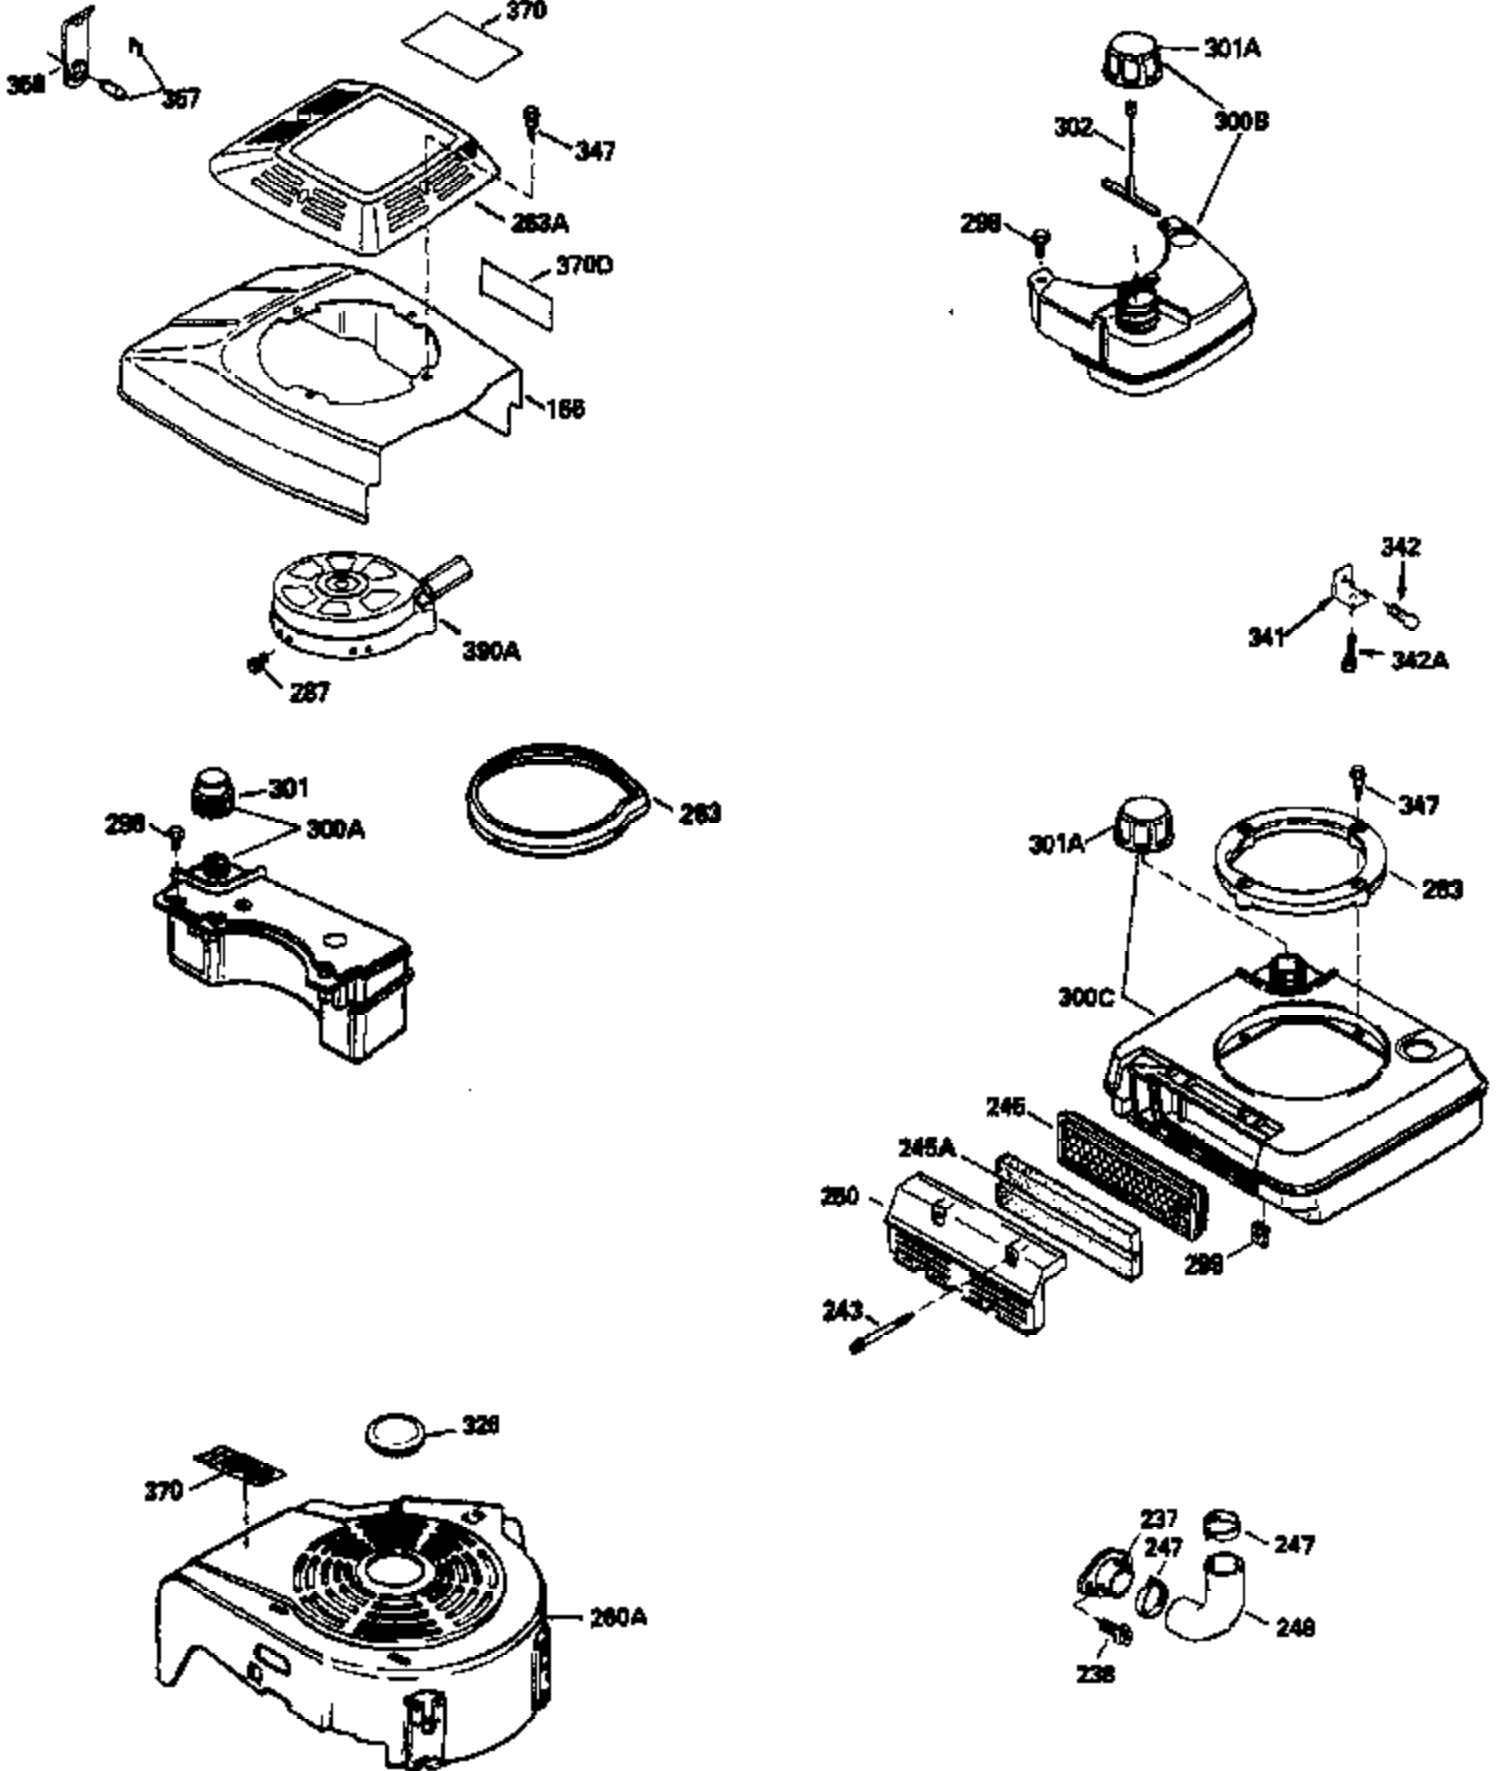

ILLUSTRATION SHOWS TYPICAL PARTS ONLY. ORDER BY PART NUMBER. PARTS NOT LISTED ARE SUPPLIED BY OEM.

VIEW 2 OF 3

Ref #	Part Number	Qty	Description
12B	34695	1	Breather Tube Elbow
166	35827	1	Engine Shroud
238	650932	2	Screw, 10-32 x 49/64"
245	35066	1	Air Cleaner Filter
250	35065	1	Air Cleaner Cover
263A	35821	1	Starter Grill
287	650884	2	Screw, 8-32 x 1/2"
301	35355	1	Fuel Cap
347	650898	4	Screw, 10-32 x 27/32"
370	35841	1	Name Decal