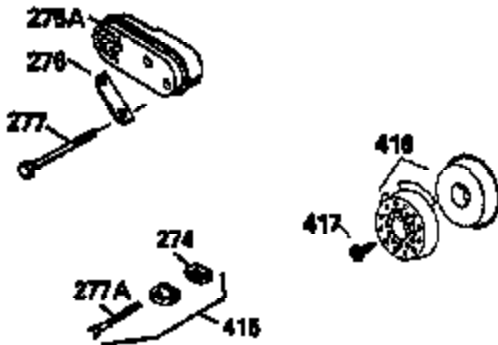

ILLUSTRATION SHOWS TYPICAL PARTS ONLY. ORDER BY PART NUMBER. PARTS NOT LISTED ARE SUPPLIED BY OEM.

VIEW 3 OF 3

Ref #	Part Number	Qty	Description
12B	34695	1	Breather Tube Elbow
19	31361	1	Extension Spring
69	35261	1	* Mounting Flange Gasket
182	6201	2	Screw, 1/4-28 x 7/8"
185	31384A	1	Intake Pipe (Incl. 224)
186	32653	1	Governor Link
216	33086	1	RPM Adjusting Lever
223	650451	2	Screw, 1/4-20 x 1"
238	650932	2	Screw, 10-32 x 49/64"
239	34338	1	* Air Cleaner Gasket
241	35797	1	Air Cleaner Collar
245	35066	1	Air Cleaner Filter
250	35065	1	Air Cleaner Cover
260	35826	1	Blower Housing
263A	35821	1	Starter Grill
276	33753	1	Locking Plate
277	650795	2	Screw, 1/4-20 x 2-1/4"