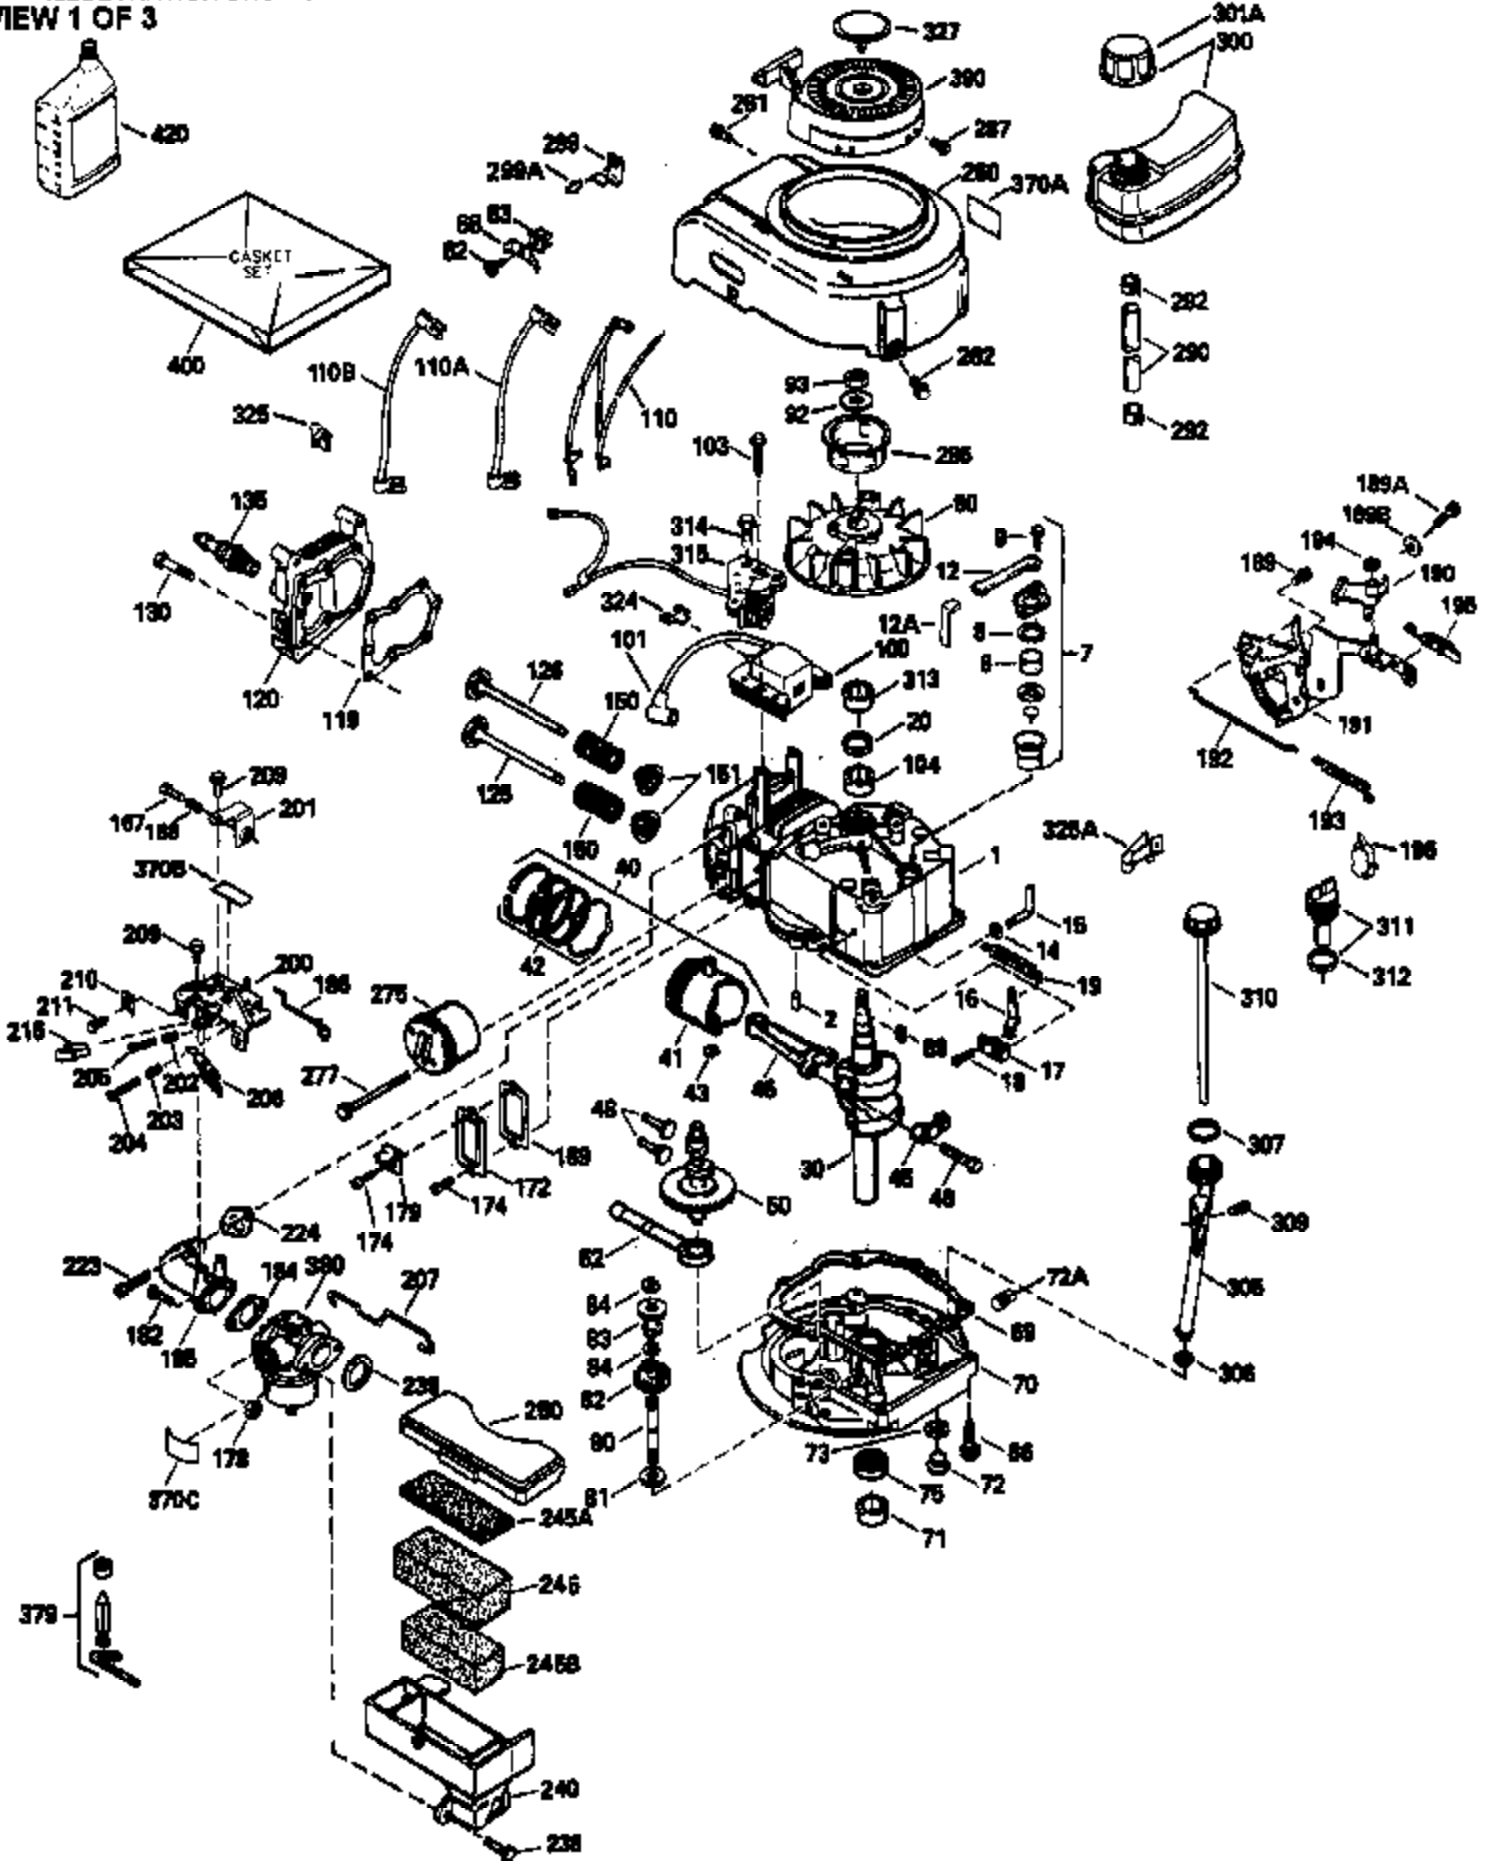

ILLUSTRATION SHOWS TYPICAL PARTS ONLY. ORDER BY PART NUMBER. PARTS NOT LISTED ARE SUPPLIED BY OEM.

VIEW 1 OF 3

Engine Parts List #1

Ref #	Part Number	Qty	Description
1	33968B	1	Cylinder (Incl. 2 & 20)
2	26727	2	Dowel Pin
6	33734	1	Breather Element
7	34214A	1	Breather Ass'y. (Incl.6,8,9,12 & 12B)
8	33735	1	* Breather Gasket
9	30200	2	Screw, 10-24 x 9/16"
12	33886	1	Breather Tube
12B	34695	1	Breather Tube Elbow
14	28277	1	Washer
15	30589	1	Governor Rod (Incl. 14)
16	31383A	1	Governor Lever
17	31335	1	Governor Lever Clamp
18	650548	1	Screw, 8-32 x 5/16"
19	31361	1	Extension Spring
20	32600	1	Oil Seal
30	35798	1	Crankshaft
40	34535	1	Piston, Pin & Ring Set (Std.)
40	34536	1	Piston, Pin & Ring Set (.010" OS)
40	34537	1	Piston, Pin & Ring Set (.020" OS)
41	33562B	1	Piston & Pin Ass'y. (Std.) (Incl. 43)
41	33563B	1	Piston & Pin Ass'y. (.010" OS) (Incl. 43)
41	33564B	1	Piston & Pin Ass'y. (.020" OS) (Incl. 43)
42	33567	1	Ring Set (Std.)
42	33568	1	Ring Set (.010" OS)
42	33569	1	Ring Set (.020" OS)
43	20381	2	Piston Pin Retaining Ring
45	30963B	1	Connecting Rod Ass'y. (Incl. 46)
46	32610A	2	Connecting Rod Bolt
48	27241	2	Valve Lifter
50	35992	1	Camshaft (MCR)
52	29914	1	Oil Pump Ass'y.
69	35261	1	* Mounting Flange Gasket
70	34311C	1	Mounting Flange (Incl. 72, 75 & 80)
72	30572	1	Oil Drain Plug
75	27897	1	Oil Seal
80	30574A	1	Governor Shaft
81	30590A	1	Washer
82	30591	1	Governor Gear Ass'y.(Incl. 81)
83	30588A	1	Governor Spool
84	29193	2	Retaining Ring
86	650488	6	Screw, 1/4-20 x 1-1/4"
89	611004	1	Flywheel Key
90	611112	1	Flywheel
92	650815	1	Belleville Washer
93	650816	1	Flywheel Nut
100	34443A	1	Solid State Ignition
101	610118	1	Spark Plug Cover
103	650814	2	Screw, Torx T-15, 10-24 x 1"
110	34961	1	Ground Wire
119	33554A	1	* Cylinder Head Gasket
120	34342	1	Cylinder Head
125	29313C	1	Exhaust Valve (Std.) (Incl. 151)
125	29315C	1	Exhaust Valve (1/32" OS) (Incl. 151)
126	29314B	1	Intake Valve (Std.) (Incl. 151)
126	29315C	1	Intake Valve (1/32" OS) (Incl. 151)
130	6021A	8	Screw, 5/16-18 x 1-1/2"
135	35395	1	Resistor Spark Plug (RJ19LM)
150	31672	2	Valve Spring