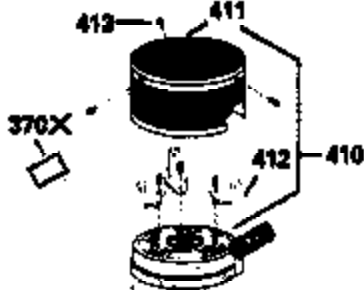

ILLUSTRATION SHOWS TYPICAL PARTS ONLY. ORDER BY PART NUMBER. PARTS NOT LISTED ARE SUPPLIED BY OEM.

VIEW 3 OF 3

Ref #	Part Number	Qty	Description
12B	34695	1	Breather Tube Elbow
19	31361	1	Extension Spring
69	35261	1	* Mounting Flange Gasket
182	6201	2	Screw, 1/4-28 x 7/8"
185	31384A	1	Intake Pipe (Incl. 224)
186	32653	1	Governor Link
216	33086	1	RPM Adjusting Lever
223	650451	2	Screw, 1/4-20 x 1"
238	650932	2	Screw, 10-32 x 49/64"
239	34338	1	* Air Cleaner Gasket
241	35797	1	Air Cleaner Collar
245	35066	1	Air Cleaner Filter
250	35065	1	Air Cleaner Cover
260	35826	1	Blower Housing
263A	35821	1	Starter Grill
276	33753	1	Locking Plate
277	650795	2	Screw, 1/4-20 x 2-1/4"