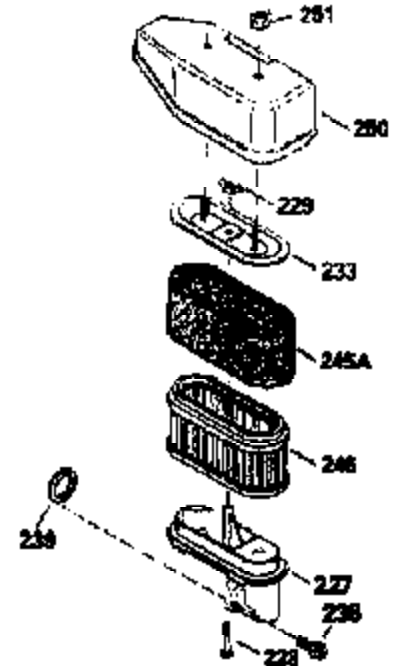

ILLUSTRATION SHOWS TYPICAL PARTS ONLY. ORDER BY PART NUMBER. PARTS NOT LISTED ARE SUPPLIED BY OEM.

VIEW 3 OF 3

Ref #	Part Number	Qty	Description
12B	34695	1	Breather Tube Elbow
19	31361	1	Extension Spring
69	35261	1	* Mounting Flange Gasket
182	6201	2	Screw, 1/4-28 x 7/8"
185	31384A	1	Intake Pipe (Incl. 224)
186	32653	1	Governor Link
216	33086	1	RPM Adjusting Lever
223	650451	2	Screw, 1/4-20 x 1"
238	650932	2	Screw, 10-32 x 49/64"
239	34338	1	* Air Cleaner Gasket
241	35797	1	Air Cleaner Collar
245	35066	1	Air Cleaner Filter
250	35065	1	Air Cleaner Cover
260	35826	1	Blower Housing
263A	35821	1	Starter Grill
276	33753	1	Locking Plate
277	650795	2	Screw, 1/4-20 x 2-1/4"