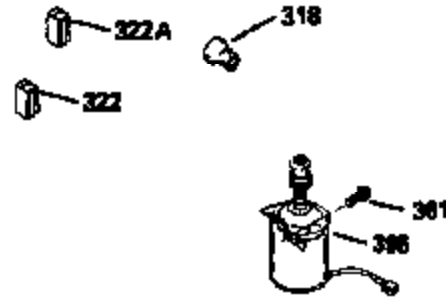

ILLUSTRATION SHOWS TYPICAL PARTS ONLY. ORDER BY PART NUMBER. PARTS NOT LISTED ARE SUPPLIED BY OEM.

VIEW 3 OF 3

Ref #	Part Number	Qty	Description
12B	34695	1	Breather Tube Elbow
19	31361	1	Extension Spring
69	35261	1	* Mounting Flange Gasket
182	6201	2	Screw, 1/4-28 x 7/8"
185	31384A	1	Intake Pipe (Incl. 224)
186	32653	1	Governor Link
216	33086	1	RPM Adjusting Lever
223	650451	2	Screw, 1/4-20 x 1"
238	650932	2	Screw, 10-32 x 49/64"
239	34338	1	* Air Cleaner Gasket
241	35797	1	Air Cleaner Collar
245	35066	1	Air Cleaner Filter
250	35065	1	Air Cleaner Cover
260	35826	1	Blower Housing
263A	35821	1	Starter Grill
276	33753	1	Locking Plate
277	650795	2	Screw, 1/4-20 x 2-1/4"