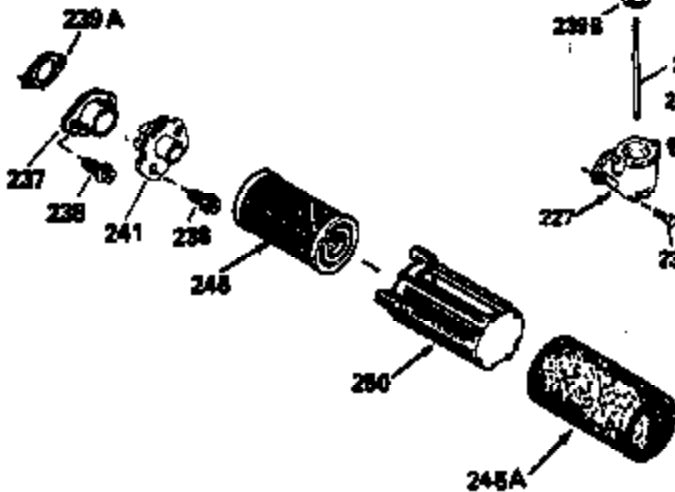

ILLUSTRATION SHOWS TYPICAL PARTS ONLY. ORDER BY PART NUMBER. PARTS NOT LISTED ARE SUPPLIED BY OEM.

VIEW 3 OF 3

Ref #	Part Number	Qty	Description
12B	34695	1	Breather Tube Elbow
19	31361	1	Extension Spring
69	35261	1	* Mounting Flange Gasket
182	6201	2	Screw, 1/4-28 x 7/8"
185	31384A	1	Intake Pipe (Incl. 224)
186	32653	1	Governor Link
216	33086	1	RPM Adjusting Lever
223	650451	2	Screw, 1/4-20 x 1"
238	650932	2	Screw, 10-32 x 49/64"
239	34338	1	* Air Cleaner Gasket
241	35797	1	Air Cleaner Collar
245	35066	1	Air Cleaner Filter
250	35065	1	Air Cleaner Cover
260	35826	1	Blower Housing
263A	35821	1	Starter Grill
276	33753	1	Locking Plate
277	650795	2	Screw, 1/4-20 x 2-1/4"