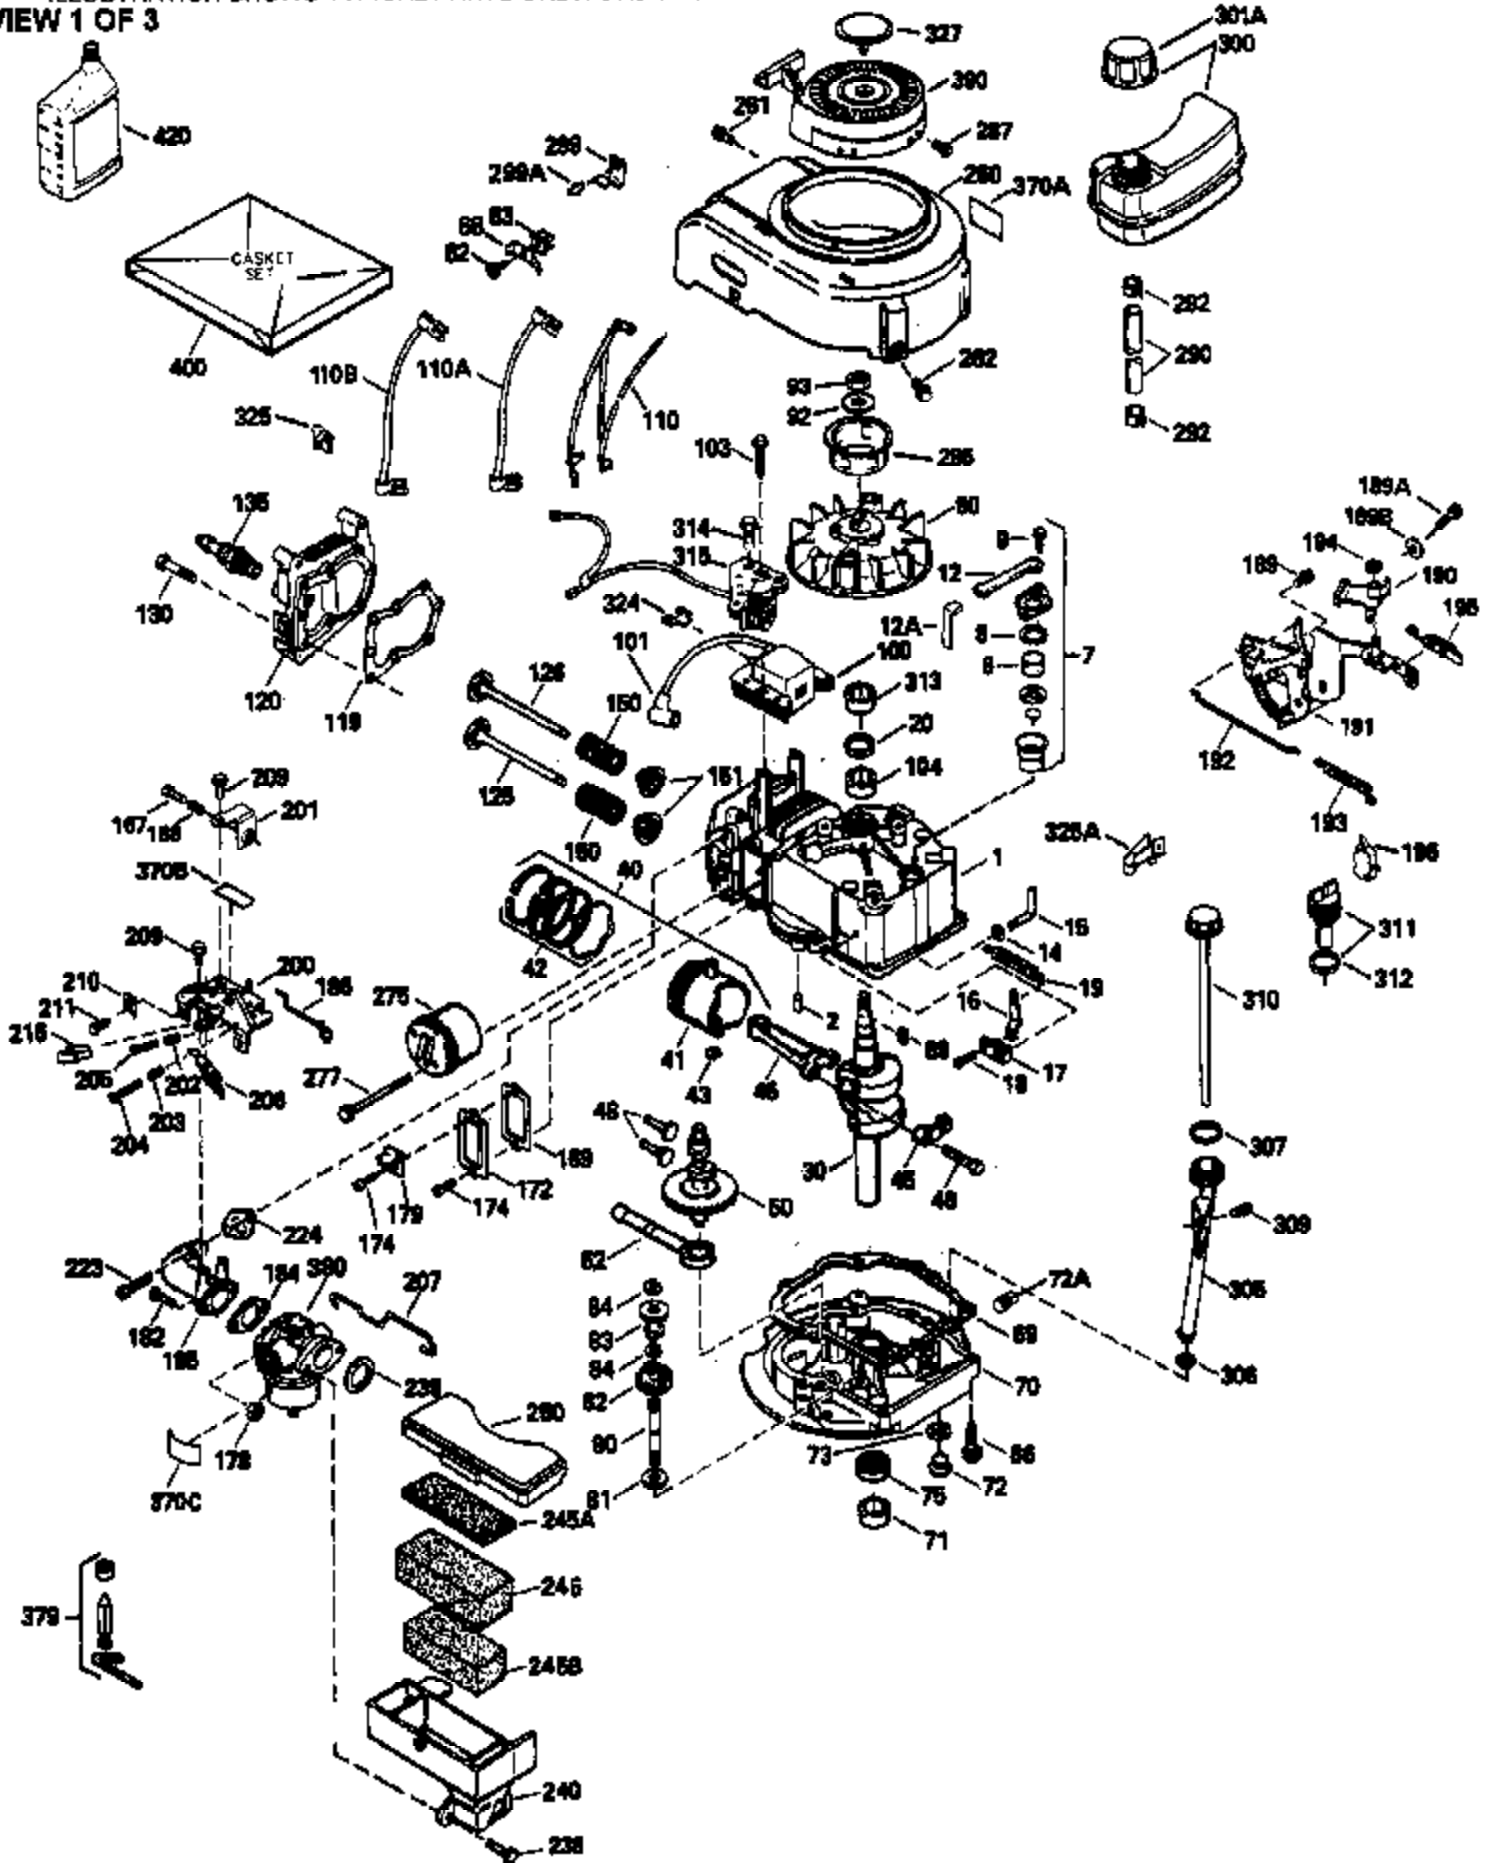

ILLUSTRATION SHOWS TYPICAL PARTS ONLY. ORDER BY PART NUMBER. PARTS NOT LISTED ARE SUPPLIED BY OEM.

VIEW 1 OF 3

Engine Parts List #1

Ref #	Part Number	Qty	Description
1	33968B	1	Cylinder (Incl. 2 & 20)
2	26727	2	Dowel Pin
6	33734	1	Breather Element
7	34214A	1	Breather Ass'y. (Incl.6,8,9,12 & 12B)
8	33735	1	* Breather Gasket
9	30200	2	Screw, 10-24 x 9/16"
12B	34695	1	Breather Tube Elbow
12	33886	1	Breather Tube
14	28277	1	Washer
15	30589	1	Governor Rod (Incl. 14)
16	31383A	1	Governor Lever
17	31335	1	Governor Lever Clamp
18	650548	1	Screw, 8-32 x 5/16"
19	31361	1	Extension Spring
20	32600	1	Oil Seal
30	35798	1	Crankshaft
40	34535	1	Piston, Pin & Ring Set (Std.)
40	34536	1	Piston, Pin & Ring Set (.010" OS)
40	34537	1	Piston, Pin & Ring Set (.020" OS)
41	33562B	1	Piston & Pin Ass'y. (Std.) (Incl. 43)
41	33563B	1	Piston & Pin Ass'y. (.010" OS) (Incl. 43)
41	33564B	1	Piston & Pin Ass'y. (.020" OS) (Incl. 43)
42	33567	1	Ring Set (Std.)
42	33568	1	Ring Set (.010" OS)
42	33569	1	Ring Set (.020" OS)
43	20381	2	Piston Pin Retaining Ring
45	30963B	1	Connecting Rod Ass'y. (Incl. 46)
46	32610A	2	Connecting Rod Bolt
48	27241	2	Valve Lifter
50	35992	1	Camshaft (MCR)
52	29914	1	Oil Pump Ass'y.
69	35261	1	* Mounting Flange Gasket
70	34311C	1	Mounting Flange (Incl. 72, 75 & 80)
72	30572	1	Oil Drain Plug
75	27897	1	Oil Seal
80	30574A	1	Governor Shaft
81	30590A	1	Washer
82	30591	1	Governor Gear Ass'y.(Incl. 81)
83	30588A	1	Governor Spool
84	29193	2	Retaining Ring
86	650488	6	Screw, 1/4-20 x 1-1/4"
89	611004	1	Flywheel Key
90	611112	1	Flywheel
92	650815	1	Belleville Washer
93	650816	1	Flywheel Nut
100	34443A	1	Solid State Ignition
101	610118	1	Spark Plug Cover
103	650814	2	Screw, Torx T-15, 10-24 x 1"
110	34961	1	Ground Wire
119	33554A	1	* Cylinder Head Gasket
120	34342	1	Cylinder Head
125	29313C	1	Exhaust Valve (Std.) (Incl. 151)
125	29315C	1	Exhaust Valve (1/32" OS) (Incl. 151)
126	29314B	1	Intake Valve (Std.) (Incl. 151)
126	29315C	1	Intake Valve (1/32" OS) (Incl. 151)
130	6021A	8	Screw, 5/16-18 x 1-1/2"
135	35395	1	Resistor Spark Plug (RJ19LM)
150	31672	2	Valve Spring