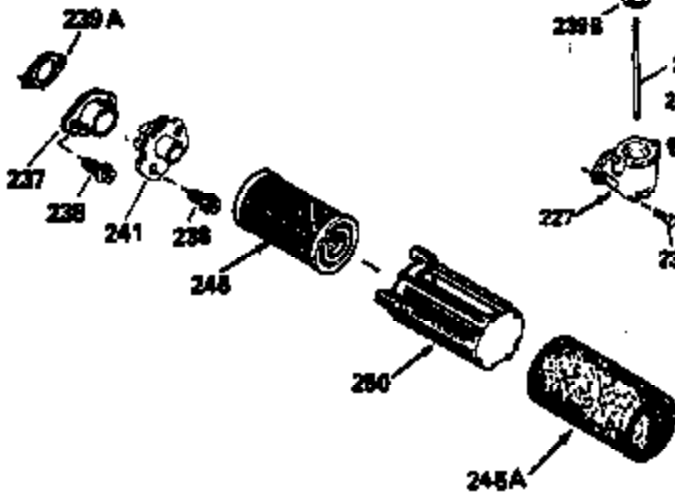

ILLUSTRATION SHOWS TYPICAL PARTS ONLY. ORDER BY PART NUMBER. PARTS NOT LISTED ARE SUPPLIED BY OEM.

VIEW 3 OF 3

Ref #	Part Number	Qty	Description
12B	34695	1	Breather Tube Elbow
19	31361	1	Extension Spring
69	35261	1	* Mounting Flange Gasket
182	6201	2	Screw, 1/4-28 x 7/8"
185	31384A	1	Intake Pipe (Incl. 224)
186	35932	1	Governor Link
223	650451	2	Screw, 1/4-20 x 1"
238	650932	2	Screw, 10-32 x 49/64"
239	34338	1	* Air Cleaner Gasket
241	35797	1	Air Cleaner Collar
245	35066	1	Air Cleaner Filter
250	35065	1	Air Cleaner Cover
260	35826	1	Blower Housing
263A	35821	1	Starter Grill
276	33753	1	Locking Plate
277	650795	2	Screw, 1/4-20 x 2-1/4"