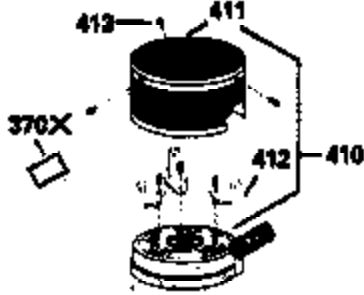

ILLUSTRATION SHOWS TYPICAL PARTS ONLY. ORDER BY PART NUMBER. PARTS NOT LISTED ARE SUPPLIED BY OEM.

VIEW 3 OF 3

Ref #	Part Number	Qty	Description
12B	34695	1	Breather Tube Elbow
19	31361	1	Extension Spring
69	35261	1	* Mounting Flange Gasket
182	6201	2	Screw, 1/4-28 x 7/8"
185	31384A	1	Intake Pipe (Incl. 224)
186	35932	1	Governor Link
223	650451	2	Screw, 1/4-20 x 1"
238	650932	2	Screw, 10-32 x 49/64"
239	34338	1	* Air Cleaner Gasket
241	35797	1	Air Cleaner Collar
245	35066	1	Air Cleaner Filter
250	35065	1	Air Cleaner Cover
260	35826	1	Blower Housing
263A	35821	1	Starter Grill
276	33753	1	Locking Plate
277	650795	2	Screw, 1/4-20 x 2-1/4"