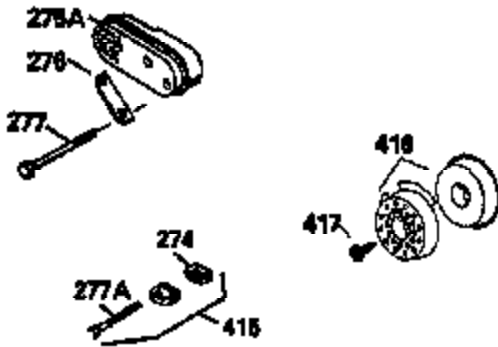

ILLUSTRATION SHOWS TYPICAL PARTS ONLY. ORDER BY PART NUMBER. PARTS NOT LISTED ARE SUPPLIED BY OEM.

VIEW 3 OF 3

Ref #	Part Number	Qty	Description
12B	34695	1	Breather Tube Elbow
19	31361	1	Extension Spring
69	35261	1	* Mounting Flange Gasket
182	6201	2	Screw, 1/4-28 x 7/8"
185	31384A	1	Intake Pipe (Incl. 224)
186	35932	1	Governor Link
223	650451	2	Screw, 1/4-20 x 1"
238	650932	2	Screw, 10-32 x 49/64"
239	34338	1	* Air Cleaner Gasket
241	35797	1	Air Cleaner Collar
245	35066	1	Air Cleaner Filter
250	35065	1	Air Cleaner Cover
260	35826	1	Blower Housing
263A	35821	1	Starter Grill
276	33753	1	Locking Plate
277	650795	2	Screw, 1/4-20 x 2-1/4"