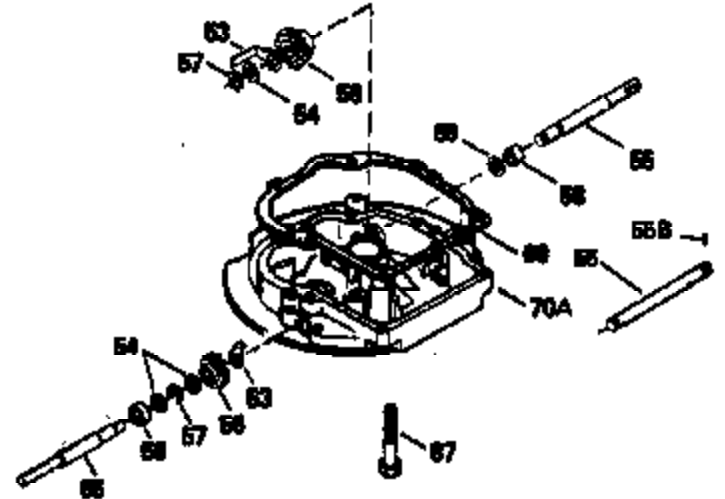

ILLUSTRATION SHOWS TYPICAL PARTS ONLY. ORDER BY PART NUMBER. PARTS NOT LISTED ARE SUPPLIED BY OEM.

VIEW 3 OF 3

Ref #	Part Number	Qty	Description
12B	34695	1	Breather Tube Elbow
19	31361	1	Extension Spring
69	35261	1	* Mounting Flange Gasket
182	6201	2	Screw, 1/4-28 x 7/8"
185	31384A	1	Intake Pipe (Incl. 224)
186	35932	1	Governor Link
223	650451	2	Screw, 1/4-20 x 1"
238	650932	2	Screw, 10-32 x 49/64"
239	34338	1	* Air Cleaner Gasket
241	35797	1	Air Cleaner Collar
245	35066	1	Air Cleaner Filter
250	35065	1	Air Cleaner Cover
260	35826	1	Blower Housing
263A	35821	1	Starter Grill
276	33753	1	Locking Plate
277	650795	2	Screw, 1/4-20 x 2-1/4"