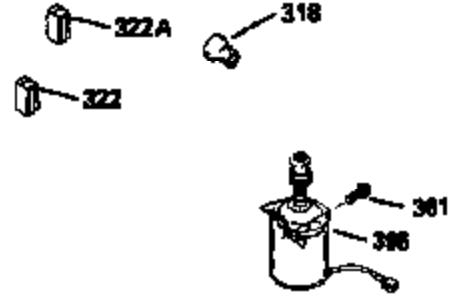

ILLUSTRATION SHOWS TYPICAL PARTS ONLY. ORDER BY PART NUMBER. PARTS NOT LISTED ARE SUPPLIED BY OEM.

VIEW 3 OF 3

Ref #	Part Number	Qty	Description
12B	34695	1	Breather Tube Elbow
19	31361	1	Extension Spring
69	35261	1	* Mounting Flange Gasket
182	6201	2	Screw, 1/4-28 x 7/8"
185	31384A	1	Intake Pipe (Incl. 224)
186	35932	1	Governor Link
223	650451	2	Screw, 1/4-20 x 1"
238	650932	2	Screw, 10-32 x 49/64"
239	34338	1	* Air Cleaner Gasket
241	35797	1	Air Cleaner Collar
245	35066	1	Air Cleaner Filter
250	35065	1	Air Cleaner Cover
260	35826	1	Blower Housing
263A	35821	1	Starter Grill
276	33753	1	Locking Plate
277	650795	2	Screw, 1/4-20 x 2-1/4"