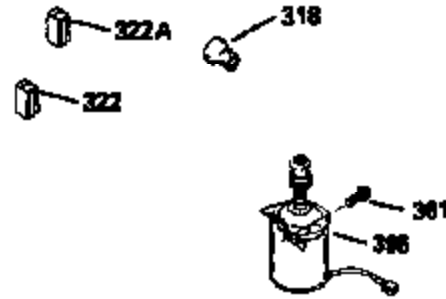

ILLUSTRATION SHOWS TYPICAL PARTS ONLY. ORDER BY PART NUMBER. PARTS NOT LISTED ARE SUPPLIED BY OEM.

VIEW 3 OF 3

Ref #	Part Number	Qty	Description
12B	34695	1	Breather Tube Elbow
19	31361	1	Extension Spring
69	35261	1	* Mounting Flange Gasket
182	6201	2	Screw, 1/4-28 x 7/8"
185	31384A	1	Intake Pipe (Incl. 224)
186	34358	1	Governor Link
223	650451	2	Screw, 1/4-20 x 1"
238	650932	2	Screw, 10-32 x 49/64"
239	34338	1	* Air Cleaner Gasket
241	35797	1	Air Cleaner Collar
245	35066	1	Air Cleaner Filter
250	35986	1	Air Cleaner Cover
260	35826	1	Blower Housing
263A	35821	1	Starter Grill
276	35994	1	Locking Plate
277	650957	2	Screw, 1/4-20 x 2-31/32"