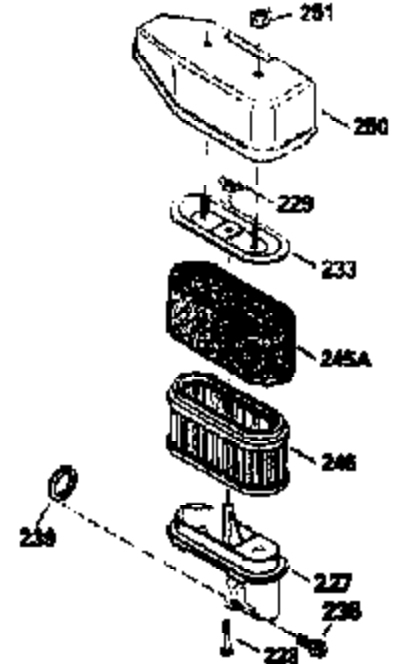

ILLUSTRATION SHOWS TYPICAL PARTS ONLY. ORDER BY PART NUMBER. PARTS NOT LISTED ARE SUPPLIED BY OEM.

VIEW 3 OF 3

Ref #	Part Number	Qty	Description
12B	34695	1	Breather Tube Elbow
19	31361	1	Extension Spring
69	35261	1	* Mounting Flange Gasket
182	6201	2	Screw, 1/4-28 x 7/8"
185	31384A	1	Intake Pipe (Incl. 224)
186	34358	1	Governor Link
223	650451	2	Screw, 1/4-20 x 1"
238	650932	2	Screw, 10-32 x 49/64"
239	34338	1	* Air Cleaner Gasket
241	35797	1	Air Cleaner Collar
245	35066	1	Air Cleaner Filter
250	35986	1	Air Cleaner Cover
260	35826	1	Blower Housing
263A	35821	1	Starter Grill
276	35994	1	Locking Plate
277	650957	2	Screw, 1/4-20 x 2-31/32"