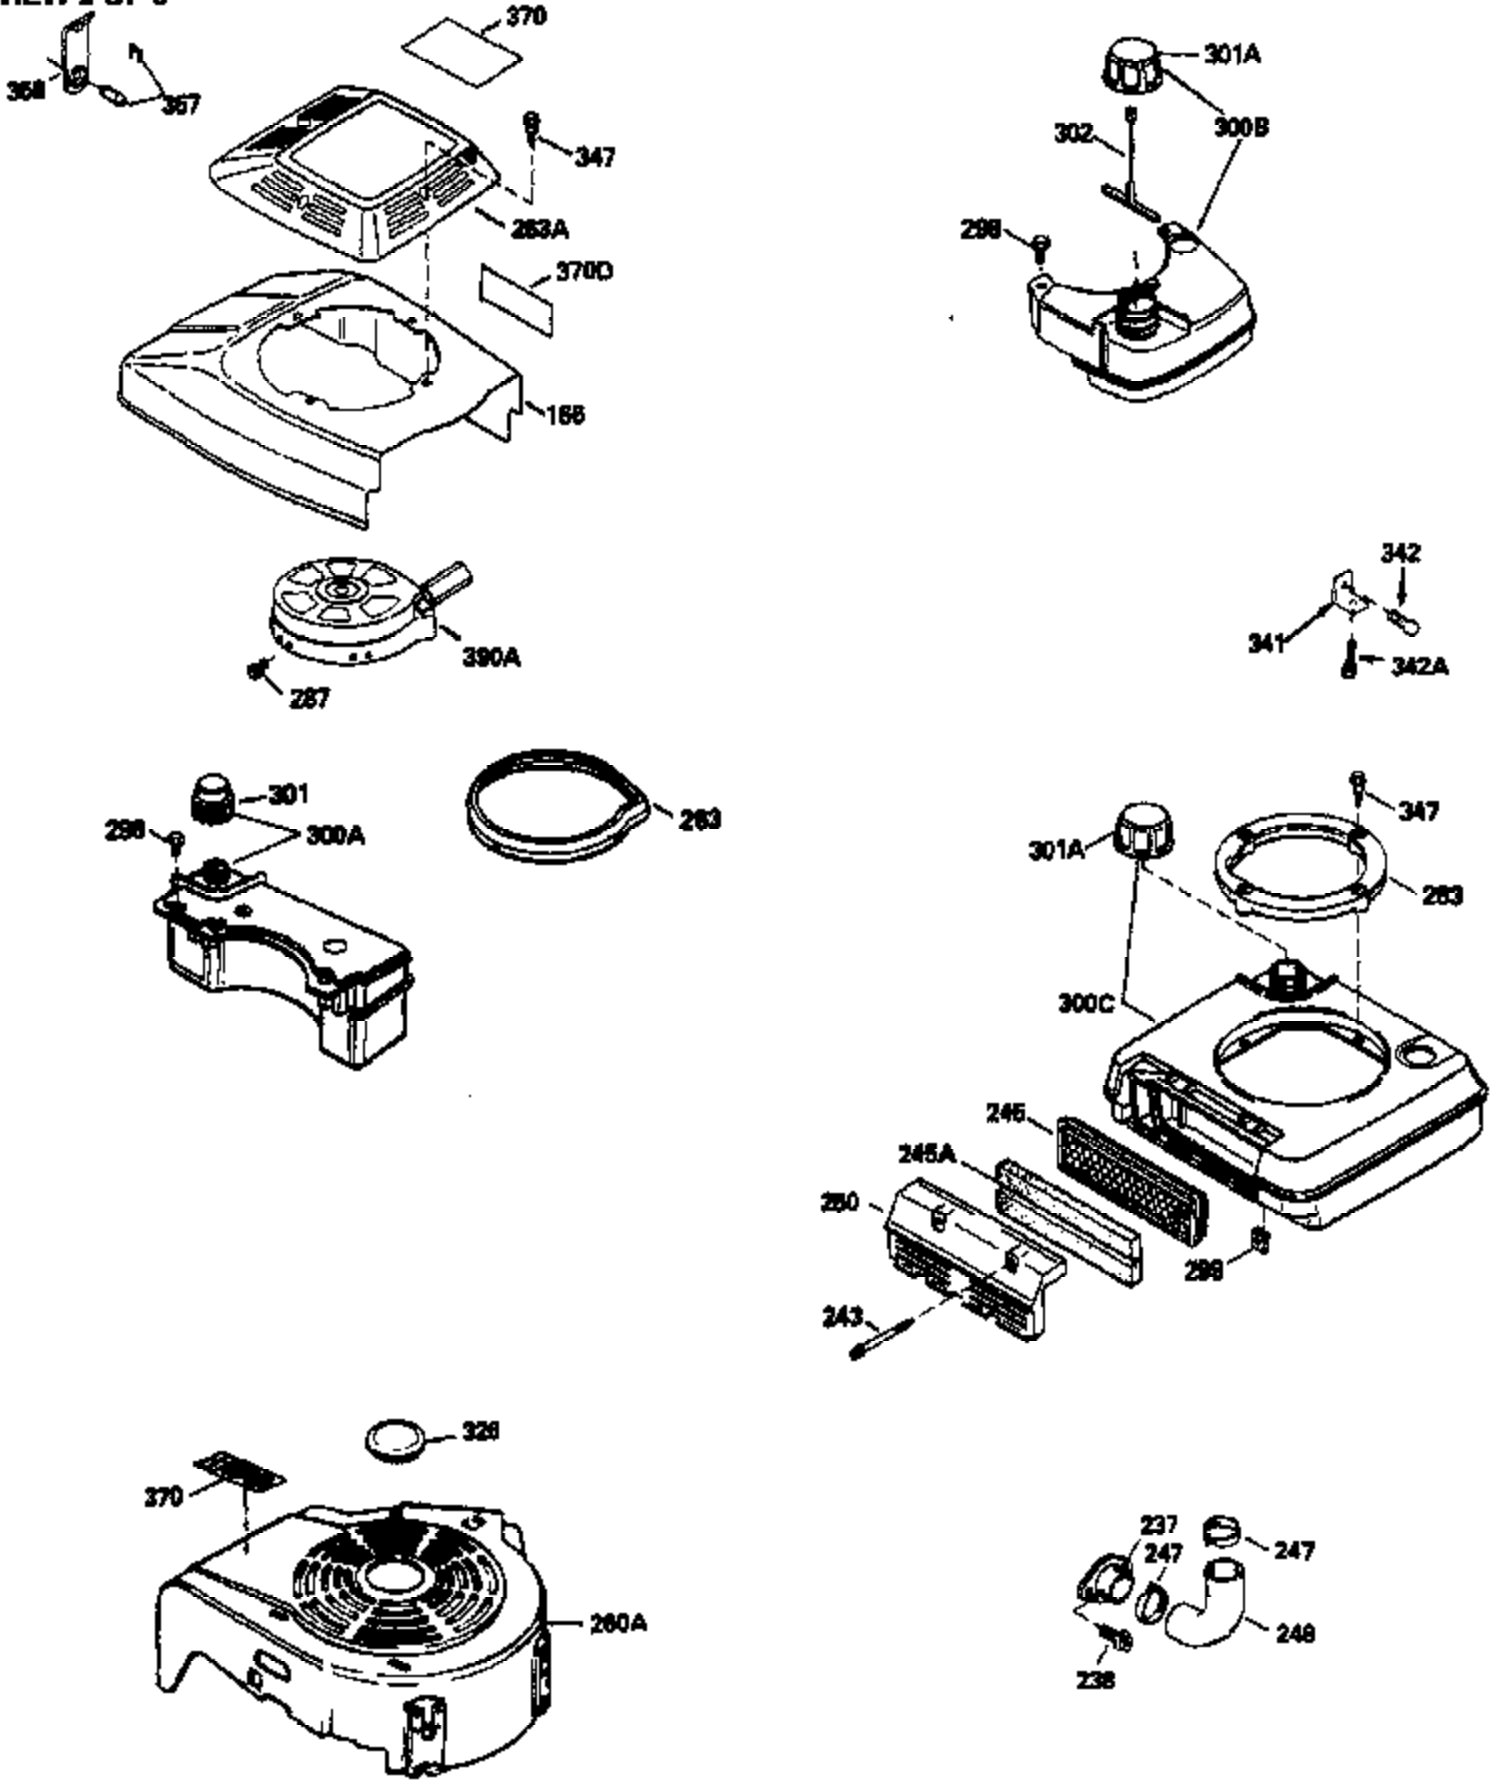

ILLUSTRATION SHOWS TYPICAL PARTS ONLY. ORDER BY PART NUMBER. PARTS NOT LISTED ARE SUPPLIED BY OEM.

VIEW 2 OF 3

Ref #	Part Number	Qty	Description
12B	34695	1	Breather Tube Elbow
166	35827	1	Engine Shroud
238	650932	2	Screw, 10-32 x 49/64"
245	35066	1	Air Cleaner Filter
250	35986	1	Air Cleaner Cover
263A	35821	1	Starter Grill
287	650884	2	Screw, 8-32 x 1/2"
301	35355	1	Fuel Cap
347	650898	4	Screw, 10-32 x 27/32"
370	35977	1	Instruction Decal