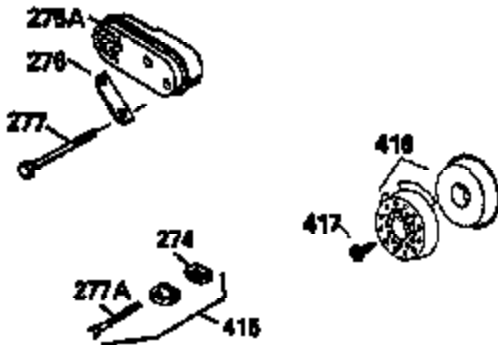

ILLUSTRATION SHOWS TYPICAL PARTS ONLY. ORDER BY PART NUMBER. PARTS NOT LISTED ARE SUPPLIED BY OEM.

VIEW 3 OF 3

Ref #	Part Number	Qty	Description
12B	34695	1	Breather Tube Elbow
19	31361	1	Extension Spring
69	35261	1	* Mounting Flange Gasket
182	6201	2	Screw, 1/4-28 x 7/8"
185	31384A	1	Intake Pipe (Incl. 224)
186	34358	1	Governor Link
223	650451	2	Screw, 1/4-20 x 1"
238	650932	2	Screw, 10-32 x 49/64"
239	34338	1	* Air Cleaner Gasket
241	35797	1	Air Cleaner Collar
245	35066	1	Air Cleaner Filter
250	35986	1	Air Cleaner Cover
260	35826	1	Blower Housing
263A	35821	1	Starter Grill
276	35994	1	Locking Plate
277	650957	2	Screw, 1/4-20 x 2-31/32"