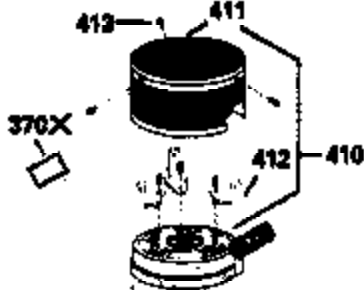

ILLUSTRATION SHOWS TYPICAL PARTS ONLY. ORDER BY PART NUMBER. PARTS NOT LISTED ARE SUPPLIED BY OEM.

VIEW 3 OF 3

Ref #	Part Number	Qty	Description
12B	34695	1	Breather Tube Elbow
19	31361	1	Extension Spring
69	35261	1	* Mounting Flange Gasket
182	6201	2	Screw, 1/4-28 x 7/8"
185	31384A	1	Intake Pipe (Incl. 224)
186	34358	1	Governor Link
223	650451	2	Screw, 1/4-20 x 1"
238	650932	2	Screw, 10-32 x 49/64"
239	34338	1	* Air Cleaner Gasket
241	35797	1	Air Cleaner Collar
245	35066	1	Air Cleaner Filter
250	35986	1	Air Cleaner Cover
260	35826	1	Blower Housing
263A	35821	1	Starter Grill
276	35994	1	Locking Plate
277	650957	2	Screw, 1/4-20 x 2-31/32"