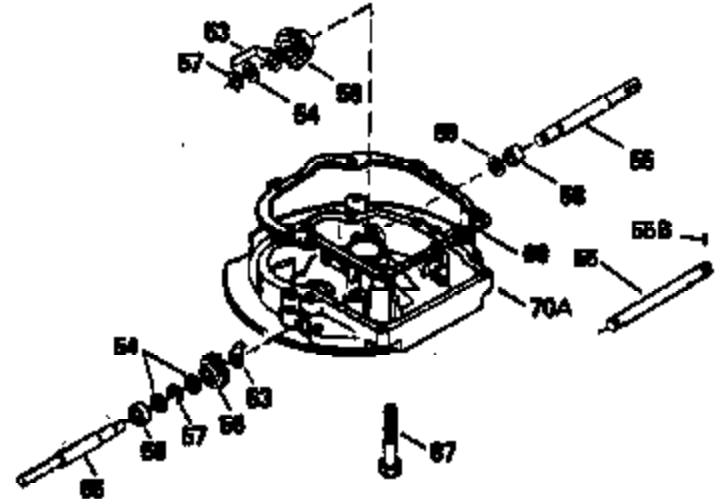

ILLUSTRATION SHOWS TYPICAL PARTS ONLY. ORDER BY PART NUMBER. PARTS NOT LISTED ARE SUPPLIED BY OEM.

VIEW 3 OF 3

Ref #	Part Number	Qty	Description
12B	34695	1	Breather Tube Elbow
19	31361	1	Extension Spring
69	35261	1	* Mounting Flange Gasket
182	6201	2	Screw, 1/4-28 x 7/8"
185	31384A	1	Intake Pipe (Incl. 224)
186	34358	1	Governor Link
223	650451	2	Screw, 1/4-20 x 1"
238	650932	2	Screw, 10-32 x 49/64"
239	34338	1	* Air Cleaner Gasket
241	35797	1	Air Cleaner Collar
245	35066	1	Air Cleaner Filter
250	35986	1	Air Cleaner Cover
260	35826	1	Blower Housing
263A	35821	1	Starter Grill
276	35994	1	Locking Plate
277	650957	2	Screw, 1/4-20 x 2-31/32"