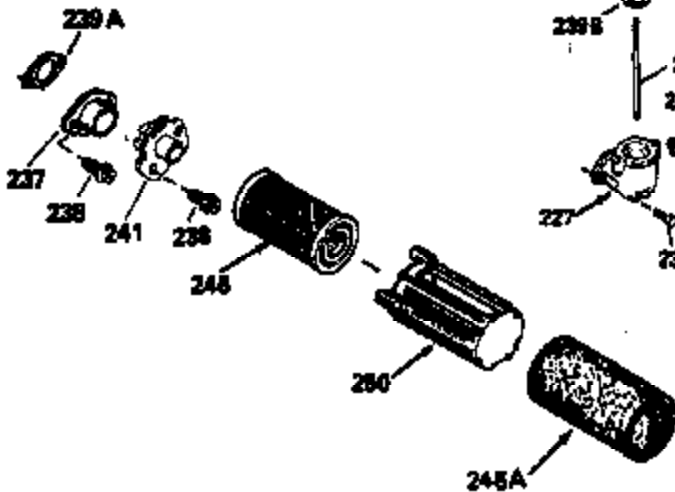

ILLUSTRATION SHOWS TYPICAL PARTS ONLY. ORDER BY PART NUMBER. PARTS NOT LISTED ARE SUPPLIED BY OEM.

VIEW 3 OF 3

Ref #	Part Number	Qty	Description
12B	34695	1	Breather Tube Elbow
19	31361	1	Extension Spring
69	35261	1	* Mounting Flange Gasket
182	6201	2	Screw, 1/4-28 x 7/8"
185	31384A	1	Intake Pipe (Incl. 224)
186	34358	1	Governor Link
223	650451	2	Screw, 1/4-20 x 1"
238	650932	2	Screw, 10-32 x 49/64"
239	34338	1	* Air Cleaner Gasket
241	35797	1	Air Cleaner Collar
245	35066	1	Air Cleaner Filter
250	35986	1	Air Cleaner Cover
260	35826	1	Blower Housing
263A	35821	1	Starter Grill
276	35994	1	Locking Plate
277	650957	2	Screw, 1/4-20 x 2-31/32"