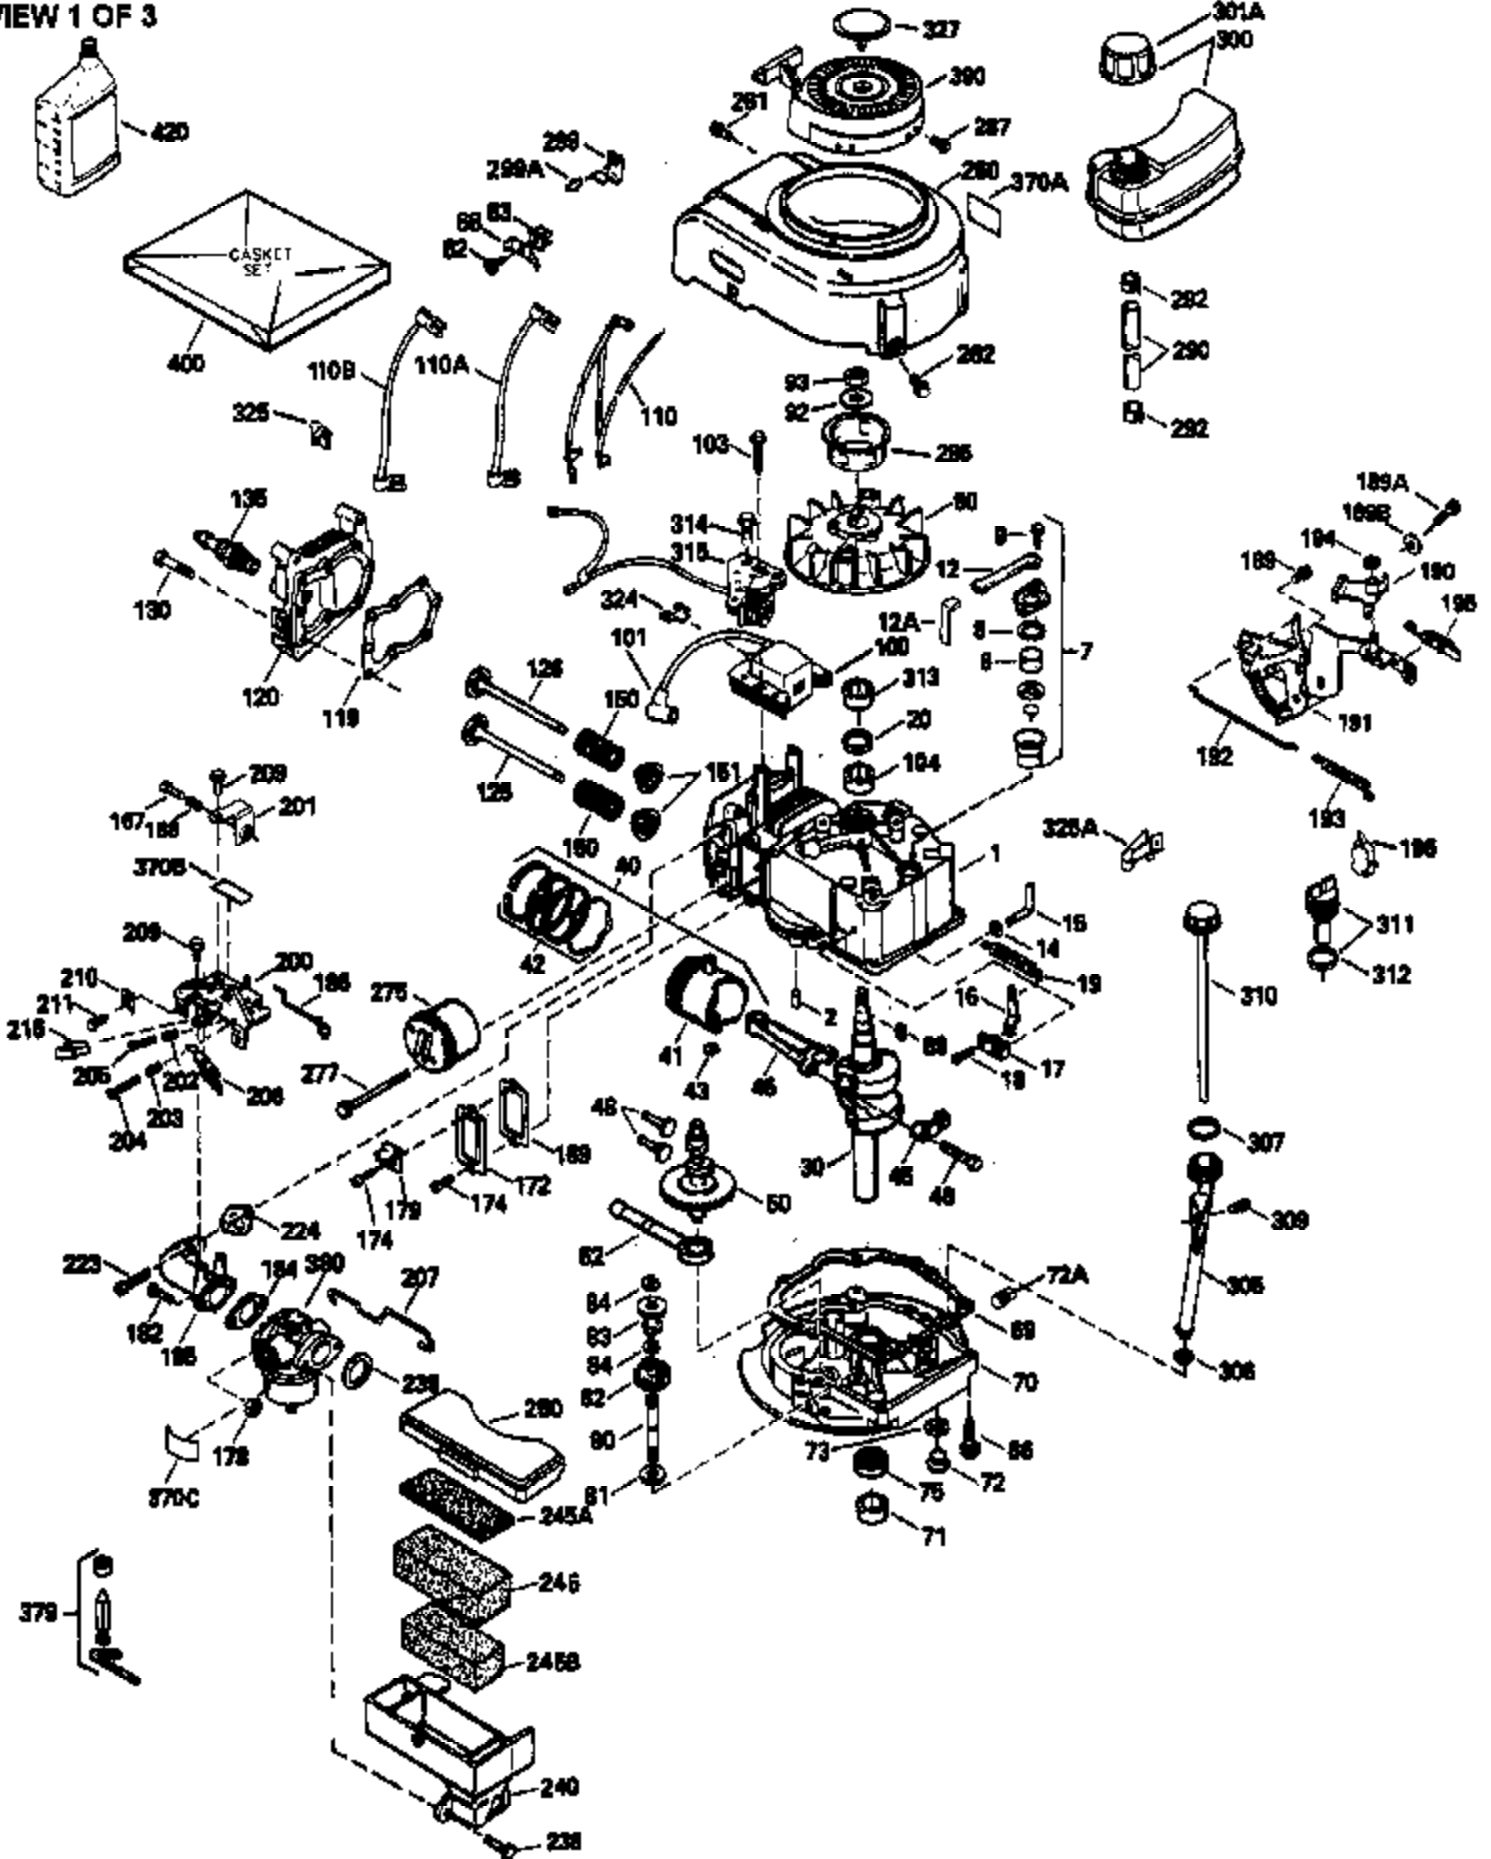

## Engine Parts List #1

Ref #	Part Number	Qty	Description
1	33968B	1	Cylinder (Incl. 2 & 20)
2	26727	2	Dowel Pin
6	33734	1	Breather Element
7	34214A	1	Breather Ass'y. (Incl.6,8,9,12 & 12B)
8	33735	1	* Breather Gasket
9	30200	2	Screw, 10-24 x 9/16"
12B	34695	1	Breather Tube Elbow
12	33886	1	Breather Tube
14	28277	1	Washer
15	30589	1	Governor Rod (Incl. 14)
16	31383A	1	Governor Lever
17	31335	1	Governor Lever Clamp
18	650548	1	Screw, 8-32 x 5/16"
19	31361	1	Extension Spring
20	32600	1	Oil Seal
30	35798	1	Crankshaft
40	34535	1	Piston, Pin & Ring Set (Std.)
40	34536	1	Piston, Pin & Ring Set (.010" OS)
40	34537	1	Piston, Pin & Ring Set (.020" OS)
41	33562B	1	Piston & Pin Ass'y. (Std.) (Incl. 43)
41	33563B	1	Piston & Pin Ass'y. (.010" OS) (Incl. 43)
41	33564B	1	Piston & Pin Ass'y. (.020" OS) (Incl. 43)
42	33567	1	Ring Set (Std.)
42	33568	1	Ring Set (.010" OS)
42	33569	1	Ring Set (.020" OS)
43	20381	2	Piston Pin Retaining Ring
45	30963B	1	Connecting Rod Ass'y. (Incl. 46)
46	32610A	2	Connecting Rod Bolt
48	27241	2	Valve Lifter
50	35992	1	Camshaft (MCR)
52	29914	1	Oil Pump Ass'y.
69	35261	1	* Mounting Flange Gasket
70	34311C	1	Mounting Flange (Incl. 72, 75 & 80)
72	30572	1	Oil Drain Plug
75	27897	1	Oil Seal
80	30574A	1	Governor Shaft
81	30590A	1	Washer
82	30591	1	Governor Gear Ass'y. (Incl. 81)
83	30588A	1	Governor Spool
84	29193	2	Retaining Ring
86	650488	6	Screw, 1/4-20 x 1-1/4"
89	611004	1	Flywheel Key
90	611112	1	Flywheel
92	650815	1	Belleville Washer
93	650816	1	Flywheel Nut
100	34443A	1	Solid State Ignition
101	610118	1	Spark Plug Cover
103	650814	2	Screw, Torx T-15, 10-24 x 1"
110	34961	1	Ground Wire
119	33554A	1	* Cylinder Head Gasket
120	34342	1	Cylinder Head
125	29313C	1	Exhaust Valve (Std.) (Incl. 151)
125	29315C	1	Exhaust Valve (1/32" OS) (Incl. 151)
126	29314B	1	Intake Valve (Std.) (Incl. 151)
126	29315C	1	Intake Valve (1/32" OS) (Incl. 151)
130	6021A	8	Screw, 5/16-18 x 1-1/2"
135	35395	1	Resistor Spark Plug (RJ19LM)
150	35991	2	Valve Spring