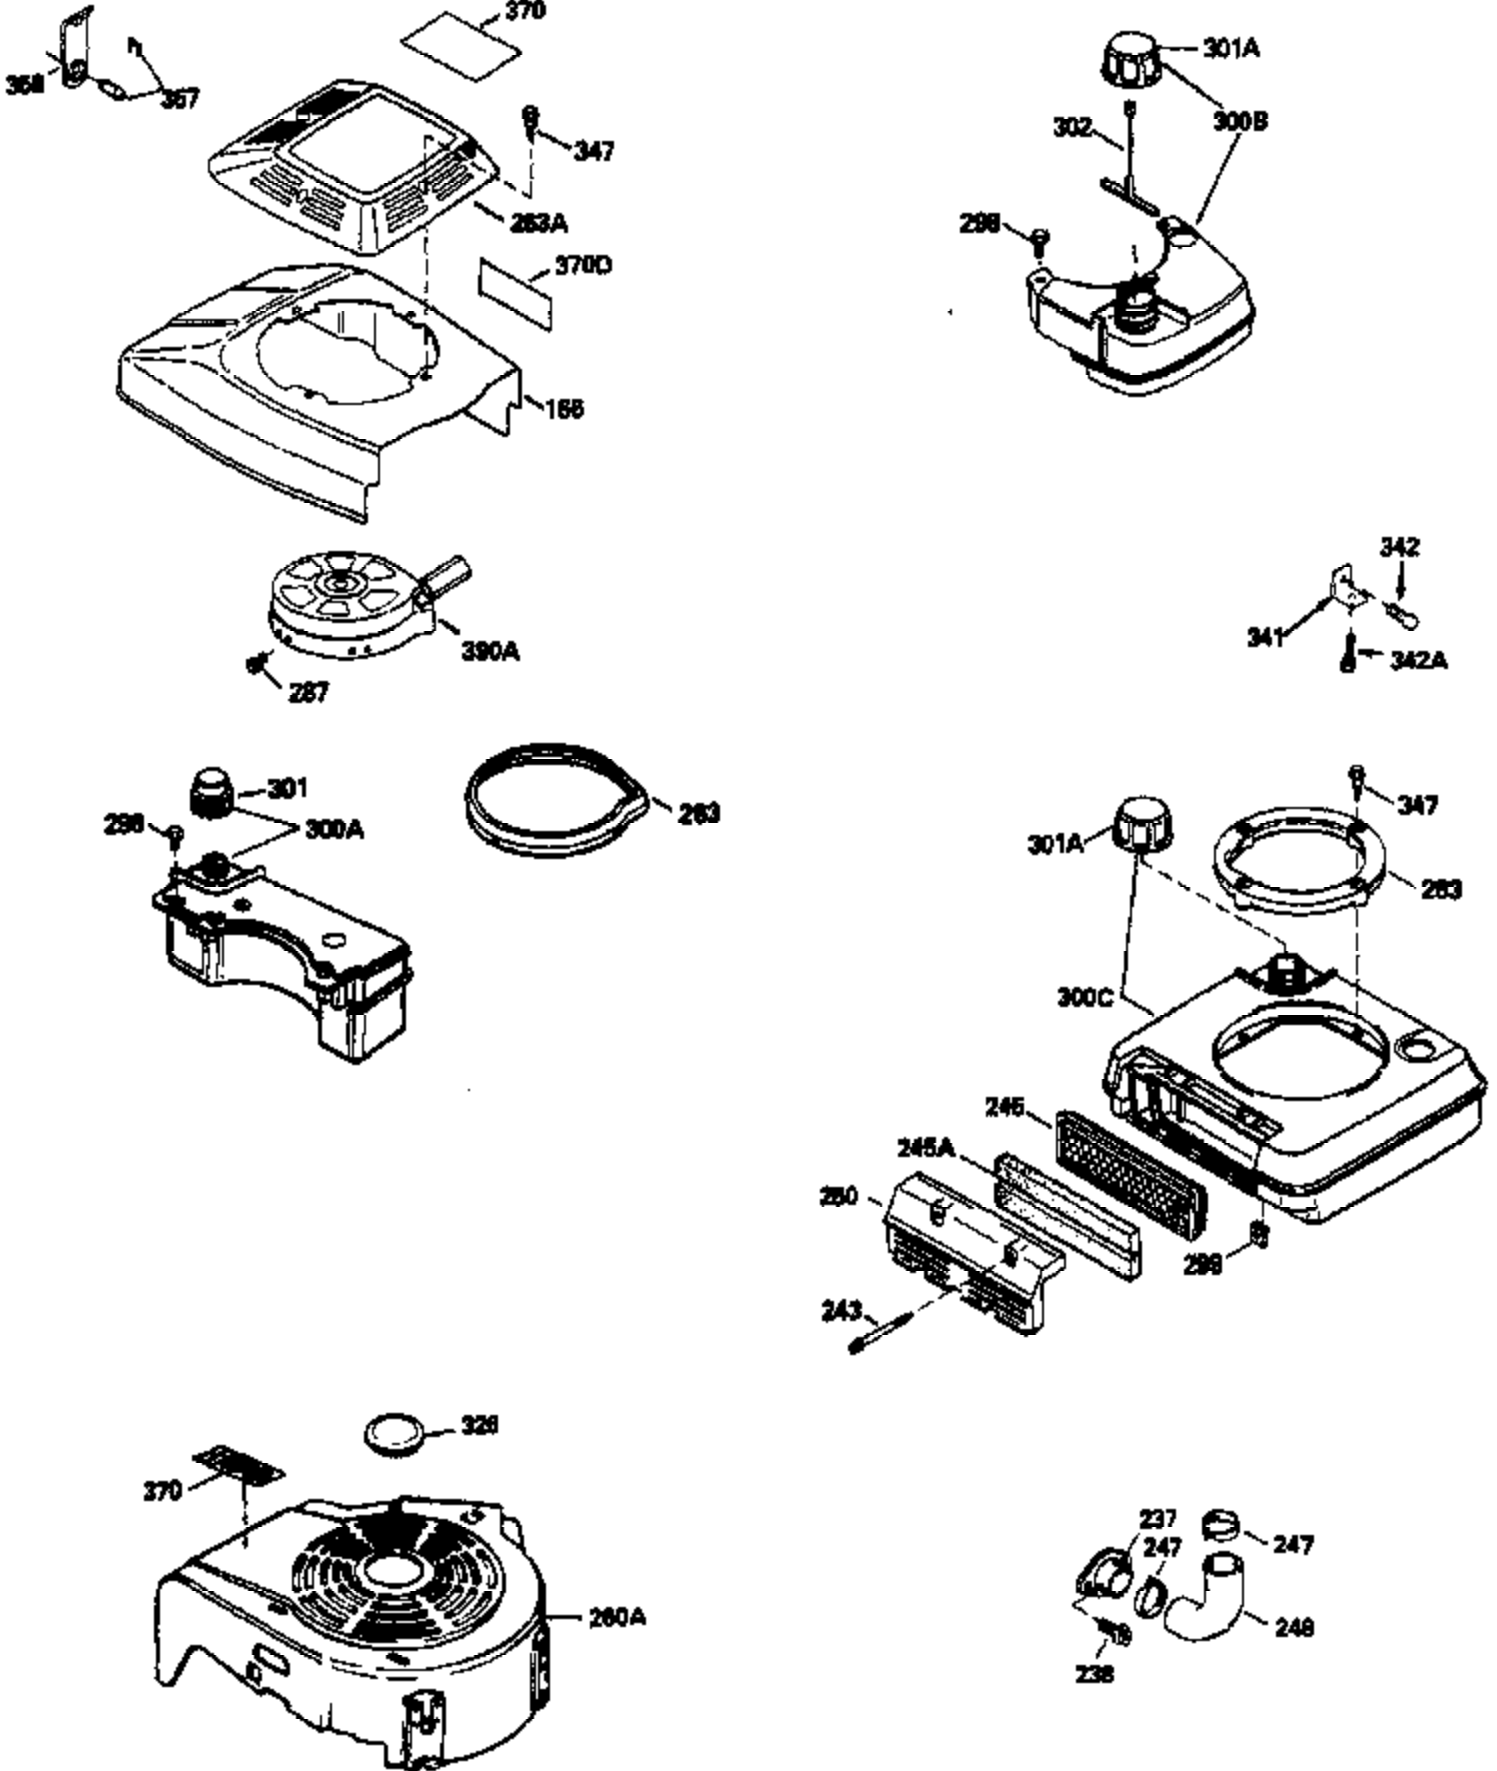

ILLUSTRATION SHOWS TYPICAL PARTS ONLY. ORDER BY PART NUMBER. PARTS NOT LISTED ARE SUPPLIED BY OEM.

VIEW 2 OF 3

Ref #	Part Number	Qty	Description
12B	34695	1	Breather Tube Elbow
238	650932	2	Screw, 10-32 x 49/64"
245	35066	1	Air Cleaner Filter
250	35065	1	Air Cleaner Cover
287	650884	2	Screw, 8-32 x 1/2"
301	35355	1	Fuel Cap