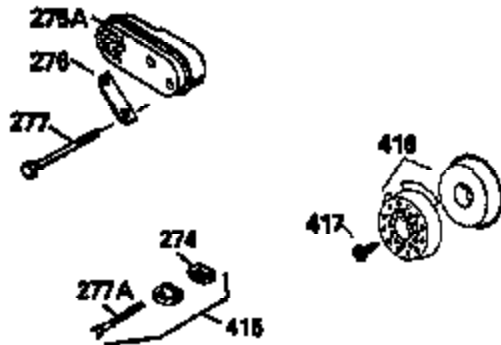

ILLUSTRATION SHOWS TYPICAL PARTS ONLY. ORDER BY PART NUMBER. PARTS NOT LISTED ARE SUPPLIED BY OEM.

VIEW 3 OF 3

Ref #	Part Number	Qty	Description
12B	34695	1	Breather Tube Elbow
19	31361	1	Extension Spring
69	35261	1	* Mounting Flange Gasket
182	6201	2	Screw, 1/4-28 x 7/8"
185	31384A	1	Intake Pipe (Incl. 224)
186	32653	1	Governor Link
216	33086	1	RPM Adjusting Lever
223	650451	2	Screw, 1/4-20 x 1"
238	650932	2	Screw, 10-32 x 49/64"
239	34338	1	* Air Cleaner Gasket
241	35797	1	Air Cleaner Collar
245	35066	1	Air Cleaner Filter
250	35065	1	Air Cleaner Cover
260	35478	1	Blower Housing
276	33753	1	Locking Plate
277	650795	2	Screw, 1/4-20 x 2-1/4"