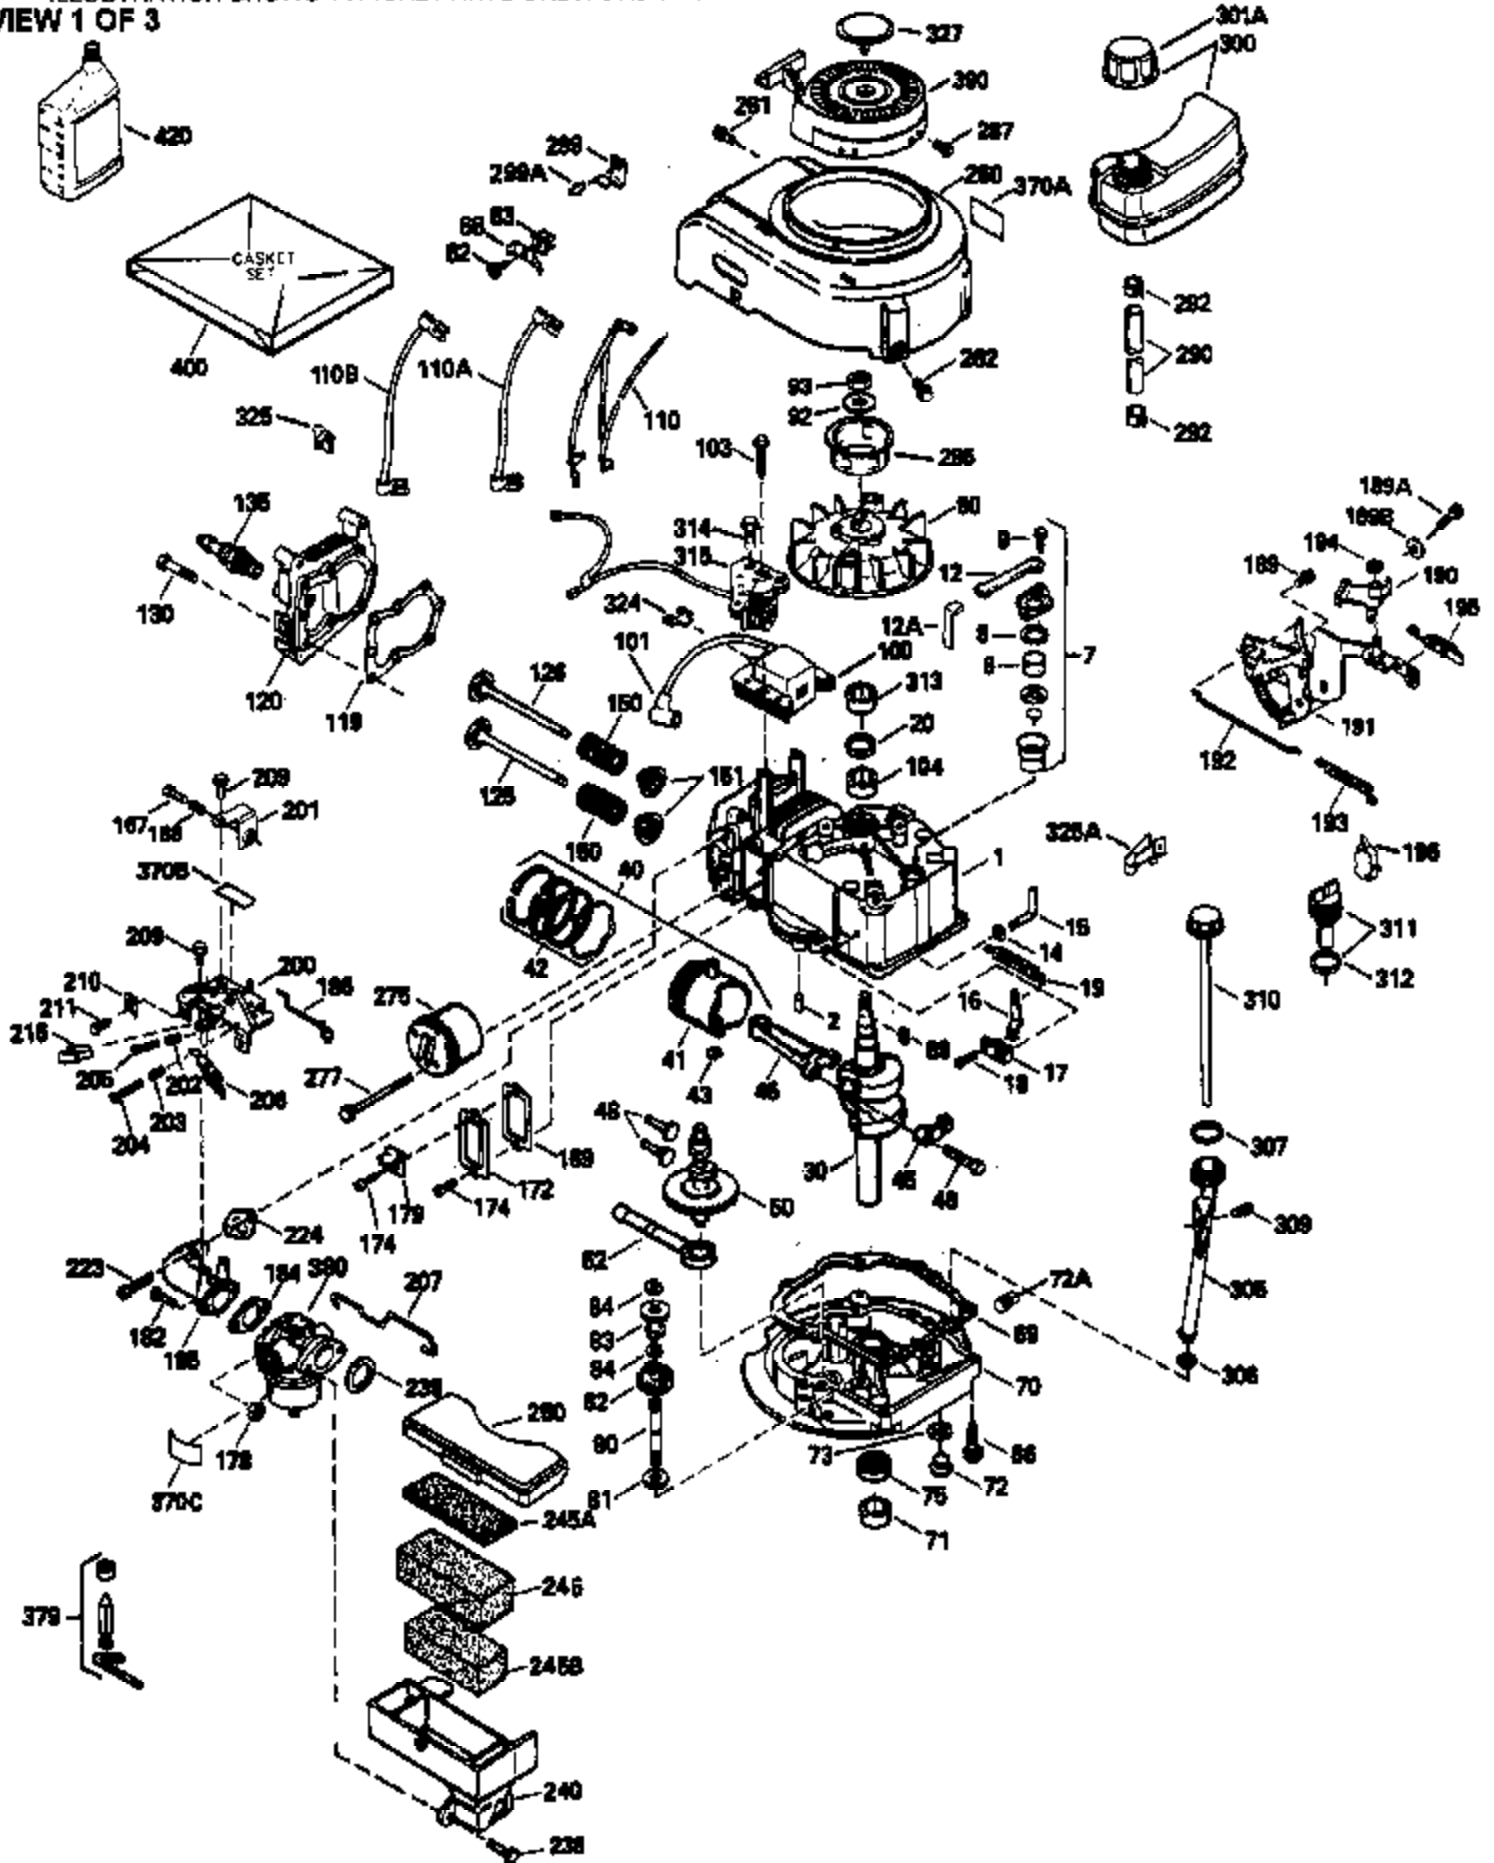

ILLUSTRATION SHOWS TYPICAL PARTS ONLY. ORDER BY PART NUMBER. PARTS NOT LISTED ARE SUPPLIED BY OEM.

VIEW 1 OF 3

Engine Parts List #1

Ref #	Part Number	Qty	Description
1	33968B	1	Cylinder (Incl. 2 & 20)
2	26727	2	Dowel Pin
6	33734	1	Breather Element
7	34214A	1	Breather Ass'y. (Incl.6,8,9,12 & 12B)
8	33735	1	* Breather Gasket
9	30200	2	Screw, 10-24 x 9/16"
12	33886	1	Breather Tube
12B	34695	1	Breather Tube Elbow
14	28277	1	Washer
15	30589	1	Governor Rod (Incl. 14)
16	31383A	1	Governor Lever
17	31335	1	Governor Lever Clamp
18	650548	1	Screw, 8-32 x 5/16"
19	31361	1	Extension Spring
20	32600	1	Oil Seal
30	35798	1	Crankshaft
40	34535	1	Piston, Pin & Ring Set (Std.)
40	34536	1	Piston, Pin & Ring Set (.010" OS)
40	34537	1	Piston, Pin & Ring Set (.020" OS)
41	33562B	1	Piston & Pin Ass'y. (Std.) (Incl. 43)
41	33563B	1	Piston & Pin Ass'y. (.010" OS) (Incl. 43)
41	33564B	1	Piston & Pin Ass'y. (.020" OS) (Incl. 43)
42	33567	1	Ring Set (Std.)
42	33568	1	Ring Set (.010" OS)
42	33569	1	Ring Set (.020" OS)
43	20381	2	Piston Pin Retaining Ring
45	30963B	1	Connecting Rod Ass'y. (Incl. 46)
46	32610A	2	Connecting Rod Bolt
48	27241	2	Valve Lifter
50	33148A	1	Camshaft
52	29914	1	Oil Pump Ass'y.
69	35261	1	* Mounting Flange Gasket
70	34311C	1	Mounting Flange (Incl. 72, 75 & 80)
72	30572	1	Oil Drain Plug
75	27897	1	Oil Seal
80	30574A	1	Governor Shaft
81	30590A	1	Washer
82	30591	1	Governor Gear Ass'y. (Incl. 81)
83	30588A	1	Governor Spool
84	29193	2	Retaining Ring
86	650488	6	Screw, 1/4-20 x 1-1/4"
89	611004	1	Flywheel Key
90	611112	1	Flywheel
92	650815	1	Belleville Washer
93	650816	1	Flywheel Nut
100	34443A	1	Solid State Ignition
101	610118	1	Spark Plug Cover
103	650814	2	Screw, Torx T-15, 10-24 x 1"
110	34961	1	Ground Wire
119	33554A	1	* Cylinder Head Gasket
120	34342	1	Cylinder Head
125	29313C	1	Exhaust Valve (Std.) (Incl. 151)
125	29315C	1	Exhaust Valve (1/32" OS) (Incl. 151)
126	29314B	1	Intake Valve (Std.) (Incl. 151)
126	29315C	1	Intake Valve (1/32" OS) (Incl. 151)
130	6021A	8	Screw, 5/16-18 x 1-1/2"
135	35395	1	Resistor Spark Plug (RJ19LM)
150	31672	2	Valve Spring