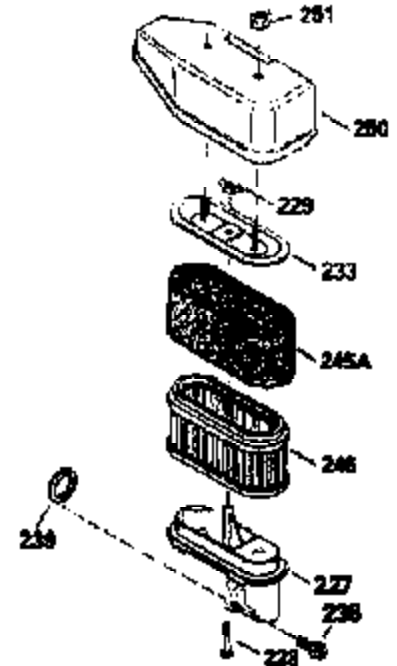

ILLUSTRATION SHOWS TYPICAL PARTS ONLY. ORDER BY PART NUMBER. PARTS NOT LISTED ARE SUPPLIED BY OEM.

VIEW 3 OF 3

Ref #	Part Number	Qty	Description
12B	34695	1	Breather Tube Elbow
19	31361	1	Extension Spring
69	35261	1	* Mounting Flange Gasket
182	6201	2	Screw, 1/4-28 x 7/8"
185	31384A	1	Intake Pipe (Incl. 224)
186	32653	1	Governor Link
216	33086	1	RPM Adjusting Lever
223	650451	2	Screw, 1/4-20 x 1"
238	650932	2	Screw, 10-32 x 49/64"
239	34338	1	* Air Cleaner Gasket
241	35797	1	Air Cleaner Collar
245	35066	1	Air Cleaner Filter
250	35065	1	Air Cleaner Cover
260	35478	1	Blower Housing
276	33753	1	Locking Plate
277	650795	2	Screw, 1/4-20 x 2-1/4"