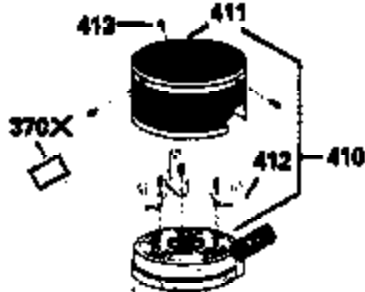

ILLUSTRATION SHOWS TYPICAL PARTS ONLY. ORDER BY PART NUMBER. PARTS NOT LISTED ARE SUPPLIED BY OEM.

VIEW 3 OF 3

Ref #	Part Number	Qty	Description
12B	34695	1	Breather Tube Elbow
19	31361	1	Extension Spring
69	35261	1	* Mounting Flange Gasket
182	6201	2	Screw, 1/4-28 x 7/8"
185	31384A	1	Intake Pipe (Incl. 224)
186	32653	1	Governor Link
216	33086	1	RPM Adjusting Lever
223	650451	2	Screw, 1/4-20 x 1"
238	650932	2	Screw, 10-32 x 49/64"
239	34338	1	* Air Cleaner Gasket
241	35797	1	Air Cleaner Collar
245	35066	1	Air Cleaner Filter
250	35065	1	Air Cleaner Cover
260	35478	1	Blower Housing
276	33753	1	Locking Plate
277	650795	2	Screw, 1/4-20 x 2-1/4"