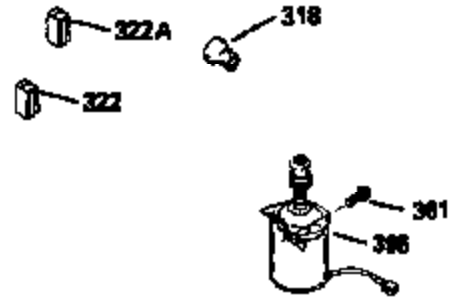

ILLUSTRATION SHOWS TYPICAL PARTS ONLY. ORDER BY PART NUMBER. PARTS NOT LISTED ARE SUPPLIED BY OEM.

VIEW 3 OF 3

Ref #	Part Number	Qty	Description
12B	34695	1	Breather Tube Elbow
19	31361	1	Extension Spring
69	35261	1	* Mounting Flange Gasket
182	6201	2	Screw, 1/4-28 x 7/8"
185	31384A	1	Intake Pipe (Incl. 224)
186	32653	1	Governor Link
216	33086	1	RPM Adjusting Lever
223	650451	2	Screw, 1/4-20 x 1"
238	650932	2	Screw, 10-32 x 49/64"
239	34338	1	* Air Cleaner Gasket
241	35797	1	Air Cleaner Collar
245	35066	1	Air Cleaner Filter
250	35065	1	Air Cleaner Cover
260	35478	1	Blower Housing
276	33753	1	Locking Plate
277	650795	2	Screw, 1/4-20 x 2-1/4"