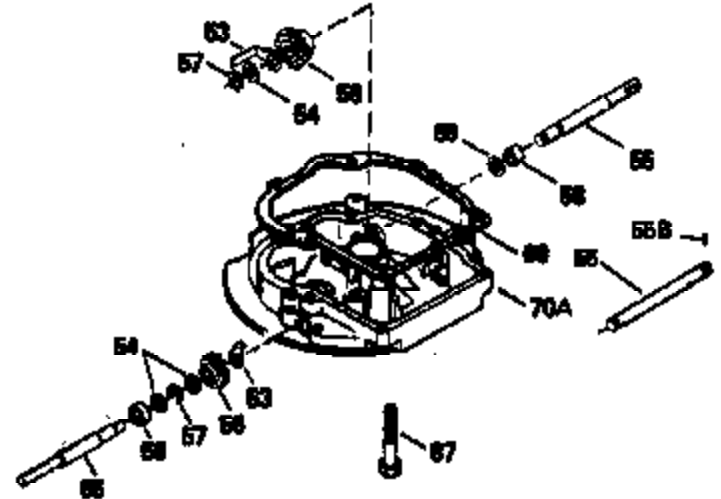

ILLUSTRATION SHOWS TYPICAL PARTS ONLY. ORDER BY PART NUMBER. PARTS NOT LISTED ARE SUPPLIED BY OEM.

VIEW 3 OF 3

Ref #	Part Number	Qty	Description
12B	34695	1	Breather Tube Elbow
19	31361	1	Extension Spring
69	35261	1	* Mounting Flange Gasket
182	6201	2	Screw, 1/4-28 x 7/8"
185	31384A	1	Intake Pipe (Incl. 224)
186	32653	1	Governor Link
216	33086	1	RPM Adjusting Lever
223	650451	2	Screw, 1/4-20 x 1"
238	650932	2	Screw, 10-32 x 49/64"
239	34338	1	* Air Cleaner Gasket
241	35797	1	Air Cleaner Collar
245	35066	1	Air Cleaner Filter
250	35065	1	Air Cleaner Cover
260	35478	1	Blower Housing
276	33753	1	Locking Plate
277	650795	2	Screw, 1/4-20 x 2-1/4"