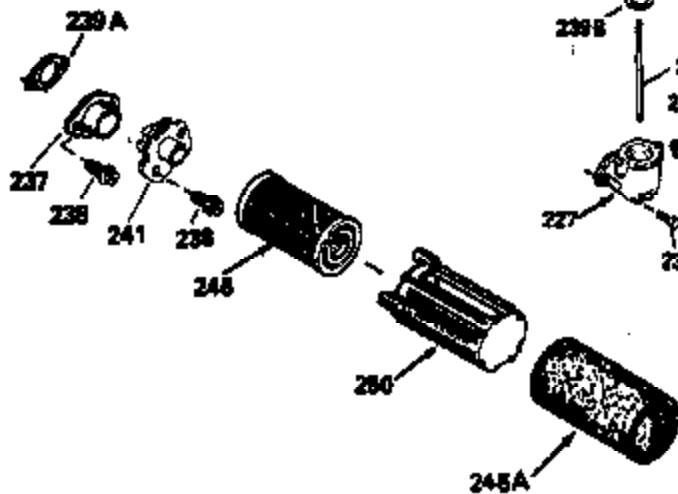

ILLUSTRATION SHOWS TYPICAL PARTS ONLY. ORDER BY PART NUMBER. PARTS NOT LISTED ARE SUPPLIED BY OEM.

VIEW 3 OF 3

Ref #	Part Number	Qty	Description
12B	34695	1	Breather Tube Elbow
19	31361	1	Extension Spring
69	35261	1	* Mounting Flange Gasket
182	6201	2	Screw, 1/4-28 x 7/8"
185	31384A	1	Intake Pipe (Incl. 224)
186	32653	1	Governor Link
216	33086	1	RPM Adjusting Lever
223	650451	2	Screw, 1/4-20 x 1"
238	650932	2	Screw, 10-32 x 49/64"
239	34338	1	* Air Cleaner Gasket
241	35797	1	Air Cleaner Collar
245	35066	1	Air Cleaner Filter
250	35065	1	Air Cleaner Cover
260	35478	1	Blower Housing
276	33753	1	Locking Plate
277	650795	2	Screw, 1/4-20 x 2-1/4"