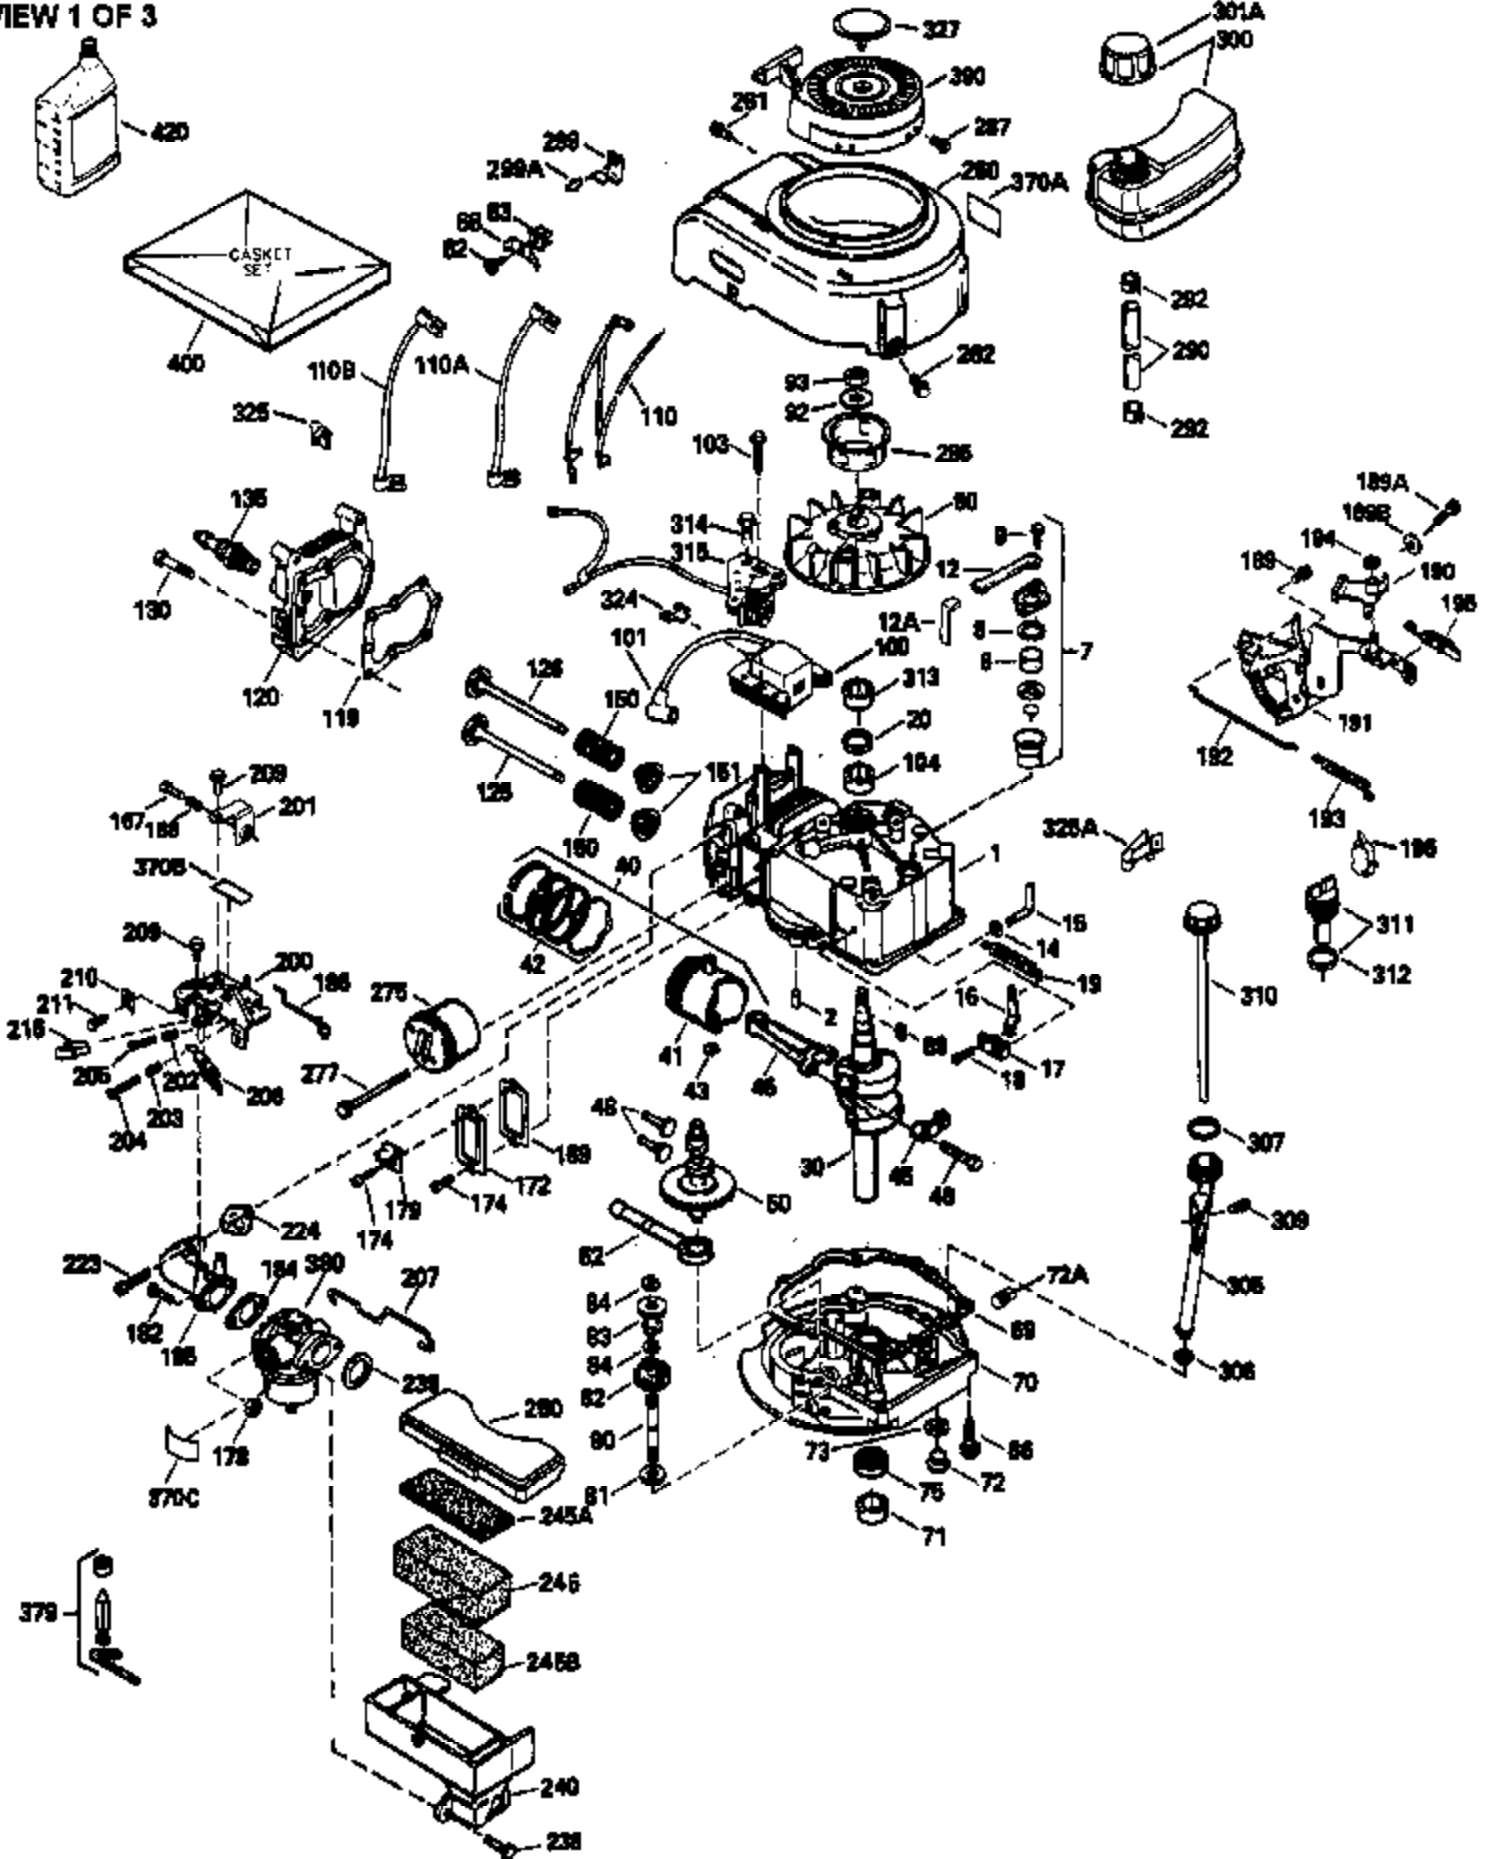

ILLUSTRATION SHOWS TYPICAL PARTS ONLY. ORDER BY PART NUMBER. PARTS NOT LISTED ARE SUPPLIED BY OEM.

VIEW 1 OF 3

Ref #	Part Number	Qty	Description
1	33968B	1	Cylinder (Incl. 2 & 20)
2	26727	2	Dowel Pin
6	33734	1	Breather Element
7	34214A	1	Breather Ass'y. (Incl. 6, 8, 9 & 12)
8	33735	1	* Breather Gasket
9	30200	2	Screw, 10-24 x 9/16"
12	33886	1	Breather Tube
14	28277	1	Washer
15	31513	1	Governor Rod (Incl. 14)
16	31383A	1	Governor Lever
17	31335	1	Governor Lever Clamp
18	650548	1	Screw, 8-32 x 5/16"
19	35998	1	Extension Spring
20	32600	1	Oil Seal
30	34769A	1	Crankshaft
40	34535	1	Piston, Pin & Ring Set (Std.)
40	34536	1	Piston, Pin & Ring Set (.010" OS)
40	34537	1	Piston, Pin & Ring Set (.020" OS)
41	33562B	1	Piston & Pin Ass'y. (Std.) (Incl. 43)
41	33563B	1	Piston & Pin Ass'y. (.010" OS) (Incl. 43)
41	33564B	1	Piston & Pin Ass'y. (.020" OS) (Incl. 43)
42	33567	1	Ring Set (Std.)
42	33568	1	Ring Set (.010" OS)
42	33569	1	Ring Set (.020" OS)
43	20381	2	Piston Pin Retaining Ring
45	30963B	1	Connecting Rod Ass'y. (Incl. 46)
46	32610A	2	Connecting Rod Bolt
48	27241	2	Valve Lifter
50	33533	1	Camshaft (MCR)
52	29914	1	Oil Pump Ass'y.
69	35261	1	* Mounting Flange Gasket
70	33535B	1	Mounting Flange (Incl. 72,75,80,81,82 & 83)
72	30572	1	Oil Drain Plug
75	26208	1	Oil Seal
80	30574A	1	Governor Shaft
81	30590A	1	Washer
82	30591	1	Governor Gear Ass'y.(Incl. 81)
83	30588A	1	Governor Spool
84	29193	2	Retaining Ring
86	650488	5	Screw, 1/4-20 x 1-1/4"
89	611004	1	Flywheel Key
90	611112	1	Flywheel
92	650815	1	Belleville Washer
93	650816	1	Flywheel Nut
100	34443A	1	Solid State Ignition
101	610118	1	Spark Plug Cover
103	650814	2	Screw, Torx T-15, 10-24 x 1"
110	34961	1	Ground Wire
119	33554A	1	* Cylinder Head Gasket
120	34342	1	Cylinder Head
125	29313C	1	Exhaust Valve (Std.) (Incl. 151)
125	29315C	1	Exhaust Valve (1/32" OS) (Incl. 151)
126	29314B	1	Intake Valve (Std.) (Incl. 151)
126	29315C	1	Intake Valve (1/32" OS) (Incl. 151)
130	6021A	8	Screw, 5/16-18 x 1-1/2"
135	35395	1	Resistor Spark Plug (RJ19LM)
150	31672	2	Valve Spring
151	31673	2	Valve Spring Cap