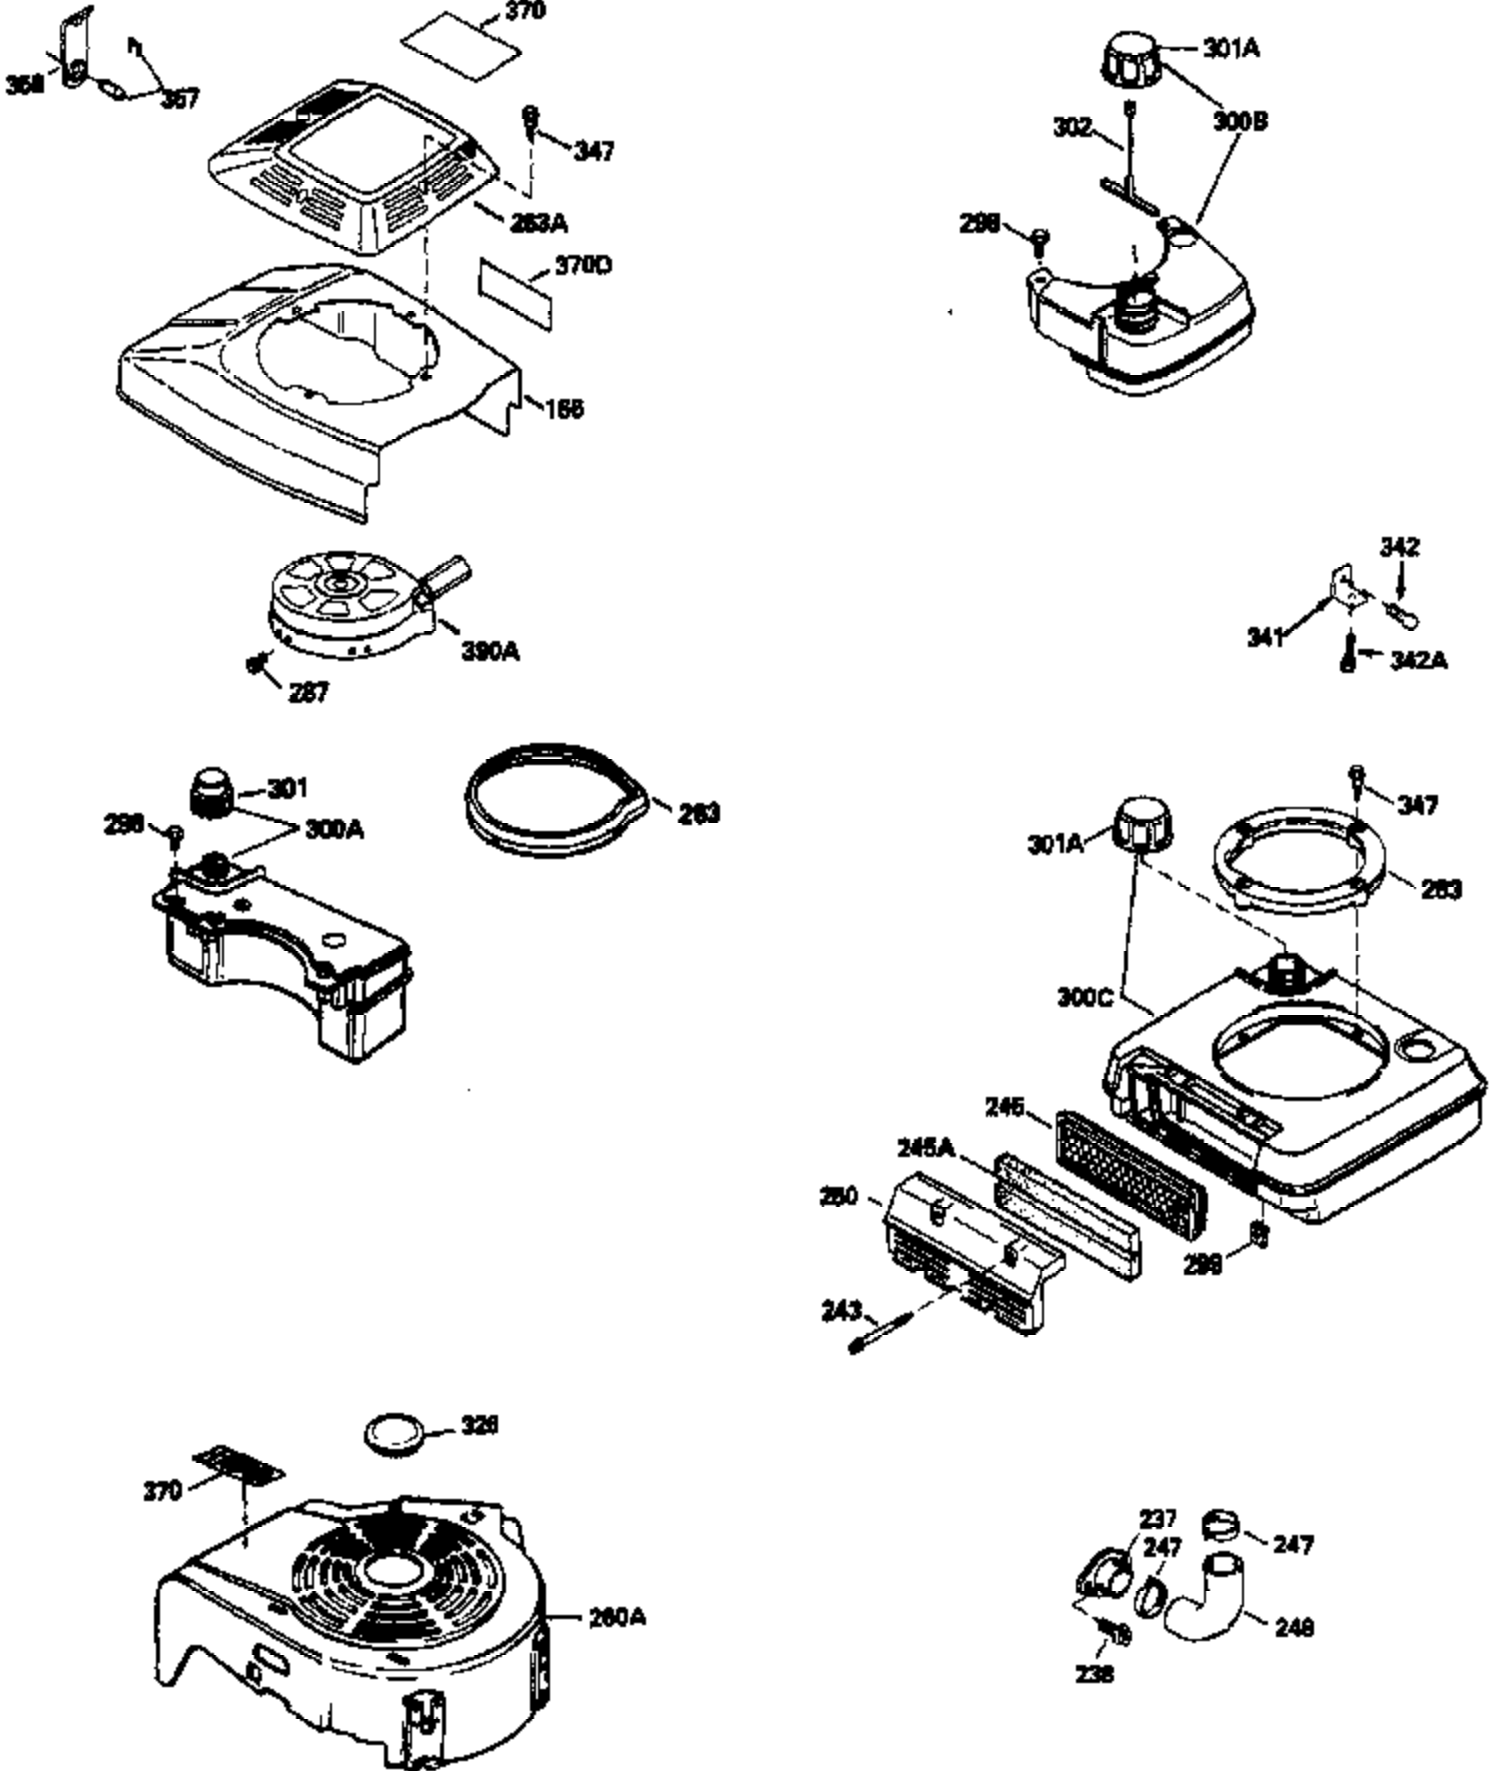

ILLUSTRATION SHOWS TYPICAL PARTS ONLY. ORDER BY PART NUMBER. PARTS NOT LISTED ARE SUPPLIED BY OEM.

VIEW 2 OF 3

Ref #	Part Number	Qty	Description
238	650806	2	Screw, 10-32 x 5/8"
245	34340	1	Air Cleaner Filter
250	36213	1	Air Cleaner Cover
287	650884	2	Screw, 8-32 x 1/2"
301	33032	1	Fuel Cap
370	34346	1	Instruction Decal