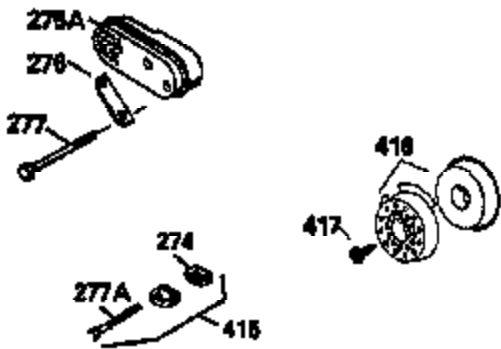

ILLUSTRATION SHOWS TYPICAL PARTS ONLY. ORDER BY PART NUMBER. PARTS NOT LISTED ARE SUPPLIED BY OEM.

VIEW 3 OF 3

Ref #	Part Number	Qty	Description
12B	34695	1	Breather Tube Elbow
19	33578	1	Extension Spring
69	35261	1	* Mounting Flange Gasket
182	6201	2	Screw, 1/4-28 x 7/8"
185	35363	1	Intake Pipe
186	34337	1	Governor Link
223	650451	2	Screw, 1/4-20 x 1"
227	35849	1	Air Cleaner Elbow
228	650962	1	Stud & Nut Ass'y.
229	650962	1	Stud & Nut Ass'y.
233	35818	1	Air Cleaner Bracket
238	650937	2	Screw, 10-32 x 43/64"
239	35848	1	Air Cleaner Gasket
245A	35937	1	Air Cleaner Filter
245	35850A	1	Air Cleaner Filter
250	35823	1	Air Cleaner Cover
251	650933	2	Wing Nut, 1/4-20
260	35826	1	Blower Housing
263A	35821	1	Starter Grill
276	33753	1	Locking Plate
277	650795	2	Screw, 1/4-20 x 2-1/4"
322	35013	1	Connector Body
361	650831	2	Screw, 1/4-20 x 1/2"
370C	36260	1	Primer Decal
395	35707	1	Electric Starter Motor (12 Volt)