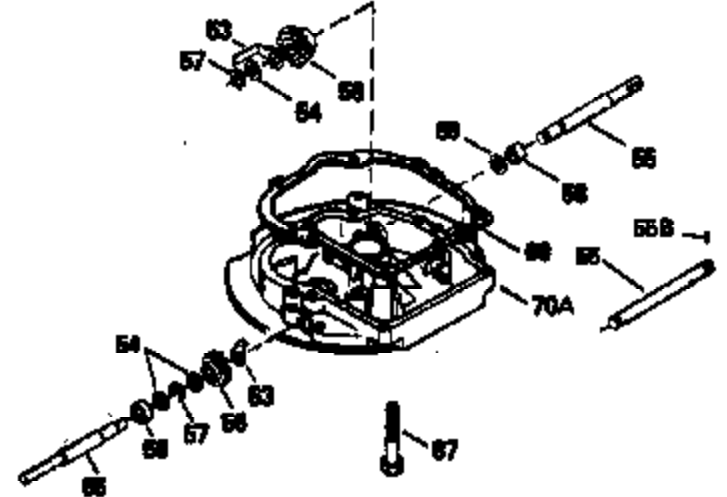

ILLUSTRATION SHOWS TYPICAL PARTS ONLY. ORDER BY PART NUMBER. PARTS NOT LISTED ARE SUPPLIED BY OEM.

VIEW 3 OF 3

Ref #	Part Number	Qty	Description
12B	34695	1	Breather Tube Elbow
19	33578	1	Extension Spring
69	35261	1	* Mounting Flange Gasket
182	6201	2	Screw, 1/4-28 x 7/8"
185	35363	1	Intake Pipe
186	34337	1	Governor Link
223	650451	2	Screw, 1/4-20 x 1"
227	35849	1	Air Cleaner Elbow
228	650962	1	Stud & Nut Ass'y.
229	650962	1	Stud & Nut Ass'y.
233	35818	1	Air Cleaner Bracket
238	650937	2	Screw, 10-32 x 43/64"
239	35848	1	Air Cleaner Gasket
245A	35937	1	Air Cleaner Filter
245	35850A	1	Air Cleaner Filter
250	35823	1	Air Cleaner Cover
251	650933	2	Wing Nut, 1/4-20
260	35826	1	Blower Housing
263A	35821	1	Starter Grill
276	33753	1	Locking Plate
277	650795	2	Screw, 1/4-20 x 2-1/4"
322	35013	1	Connector Body
361	650831	2	Screw, 1/4-20 x 1/2"
370C	36260	1	Primer Decal
395	35707	1	Electric Starter Motor (12 Volt)