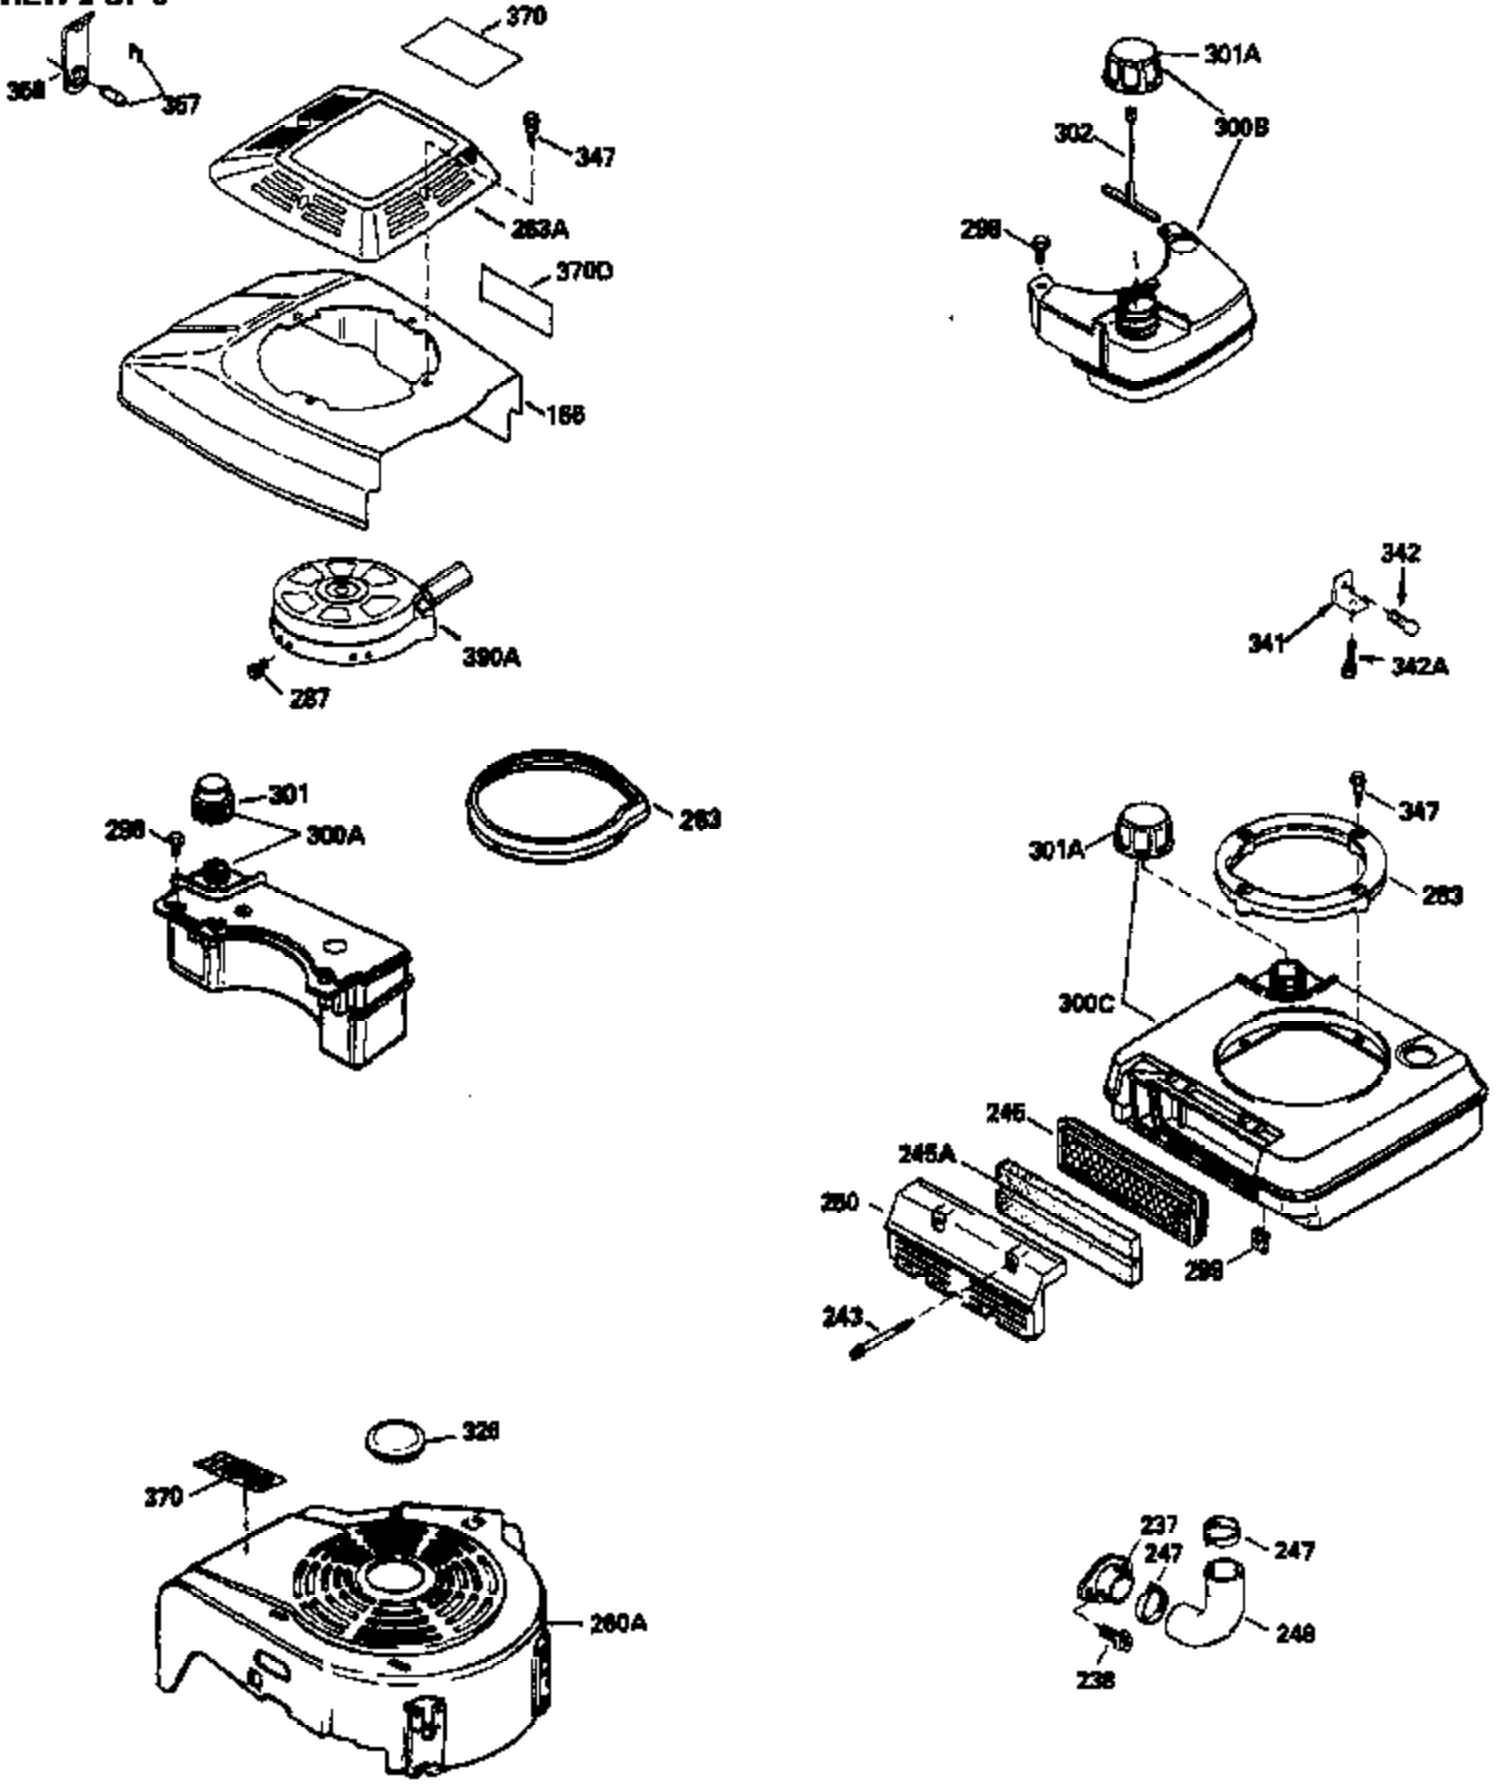

ILLUSTRATION SHOWS TYPICAL PARTS ONLY. ORDER BY PART NUMBER. PARTS NOT LISTED ARE SUPPLIED BY OEM.

VIEW 2 OF 3

Ref #	Part Number	Qty	Description
12B	34695	1	Breather Tube Elbow
166	35820	1	Engine Shroud
238	650937	2	Screw, 10-32 x 43/64"
245A	35937	1	Air Cleaner Filter
245	35850A	1	Air Cleaner Filter
250	35823	1	Air Cleaner Cover
263A	35821	1	Starter Grill
287	650926	2	Screw, 8-32 x 21/64"
301	35355	1	Fuel Cap
347	650898	4	Screw, 10-32 x 27/32"
370	35841	1	Name Decal
370C	36260	1	Primer Decal