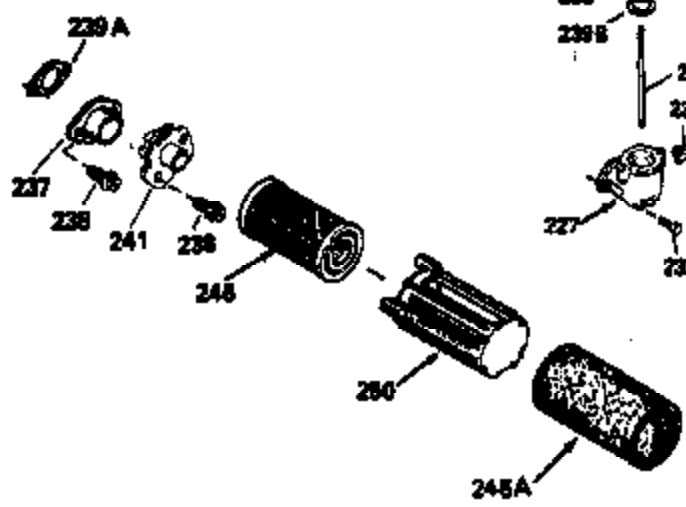

ILLUSTRATION SHOWS TYPICAL PARTS ONLY. ORDER BY PART NUMBER. PARTS NOT LISTED ARE SUPPLIED BY OEM.

VIEW 3 OF 3

Ref #	Part Number	Qty	Description
12B	34695	1	Breather Tube Elbow
19	33578	1	Extension Spring
69	35261	1	* Mounting Flange Gasket
182	6201	2	Screw, 1/4-28 x 7/8"
185	35363	1	Intake Pipe
186	34337	1	Governor Link
223	650451	2	Screw, 1/4-20 x 1"
227	35849	1	Air Cleaner Elbow
228	650962	1	Stud & Nut Ass'y.
229	650962	1	Stud & Nut Ass'y.
233	35818	1	Air Cleaner Bracket
238	650937	2	Screw, 10-32 x 43/64"
239	35848	1	Air Cleaner Gasket
245A	35937	1	Air Cleaner Filter
245	35850A	1	Air Cleaner Filter
250	35823	1	Air Cleaner Cover
251	650933	2	Wing Nut, 1/4-20
260	35826	1	Blower Housing
263A	35821	1	Starter Grill
276	33753	1	Locking Plate
277	650795	2	Screw, 1/4-20 x 2-1/4"
322	35013	1	Connector Body
361	650831	2	Screw, 1/4-20 x 1/2"
370C	36260	1	Primer Decal
395	35707	1	Electric Starter Motor (12 Volt)