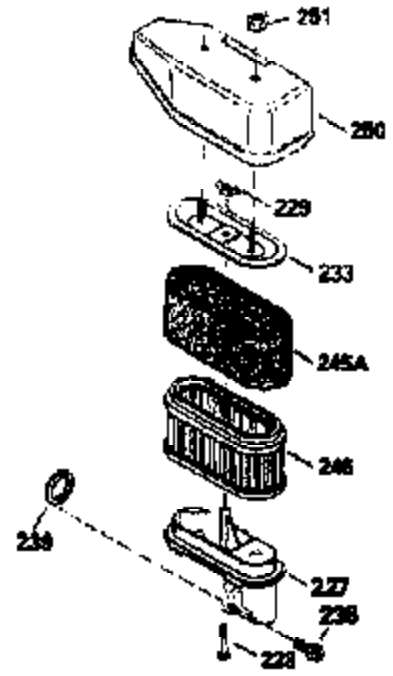

ILLUSTRATION SHOWS TYPICAL PARTS ONLY. ORDER BY PART NUMBER. PARTS NOT LISTED ARE SUPPLIED BY OEM.

VIEW 3 OF 3

Ref #	Part Number	Qty	Description
12B	34695	1	Breather Tube Elbow
19	33578	1	Extension Spring
69	35261	1	* Mounting Flange Gasket
182	6201	2	Screw, 1/4-28 x 7/8"
185	35363	1	Intake Pipe
186	34337	1	Governor Link
223	650451	2	Screw, 1/4-20 x 1"
227	35849	1	Air Cleaner Elbow
228	650962	1	Stud & Nut Ass'y.
229	650962	1	Stud & Nut Ass'y.
233	35818	1	Air Cleaner Bracket
238	650937	2	Screw, 10-32 x 43/64"
239	35848	1	Air Cleaner Gasket
245A	35937	1	Air Cleaner Filter
245	35850A	1	Air Cleaner Filter
250	35823	1	Air Cleaner Cover
251	650933	2	Wing Nut, 1/4-20
260	35826	1	Blower Housing
263A	35821	1	Starter Grill
276	33753	1	Locking Plate
277	650795	2	Screw, 1/4-20 x 2-1/4"
322	35013	1	Connector Body
361	650831	2	Screw, 1/4-20 x 1/2"
370C	36260	1	Primer Decal
395	35707	1	Electric Starter Motor (12 Volt)