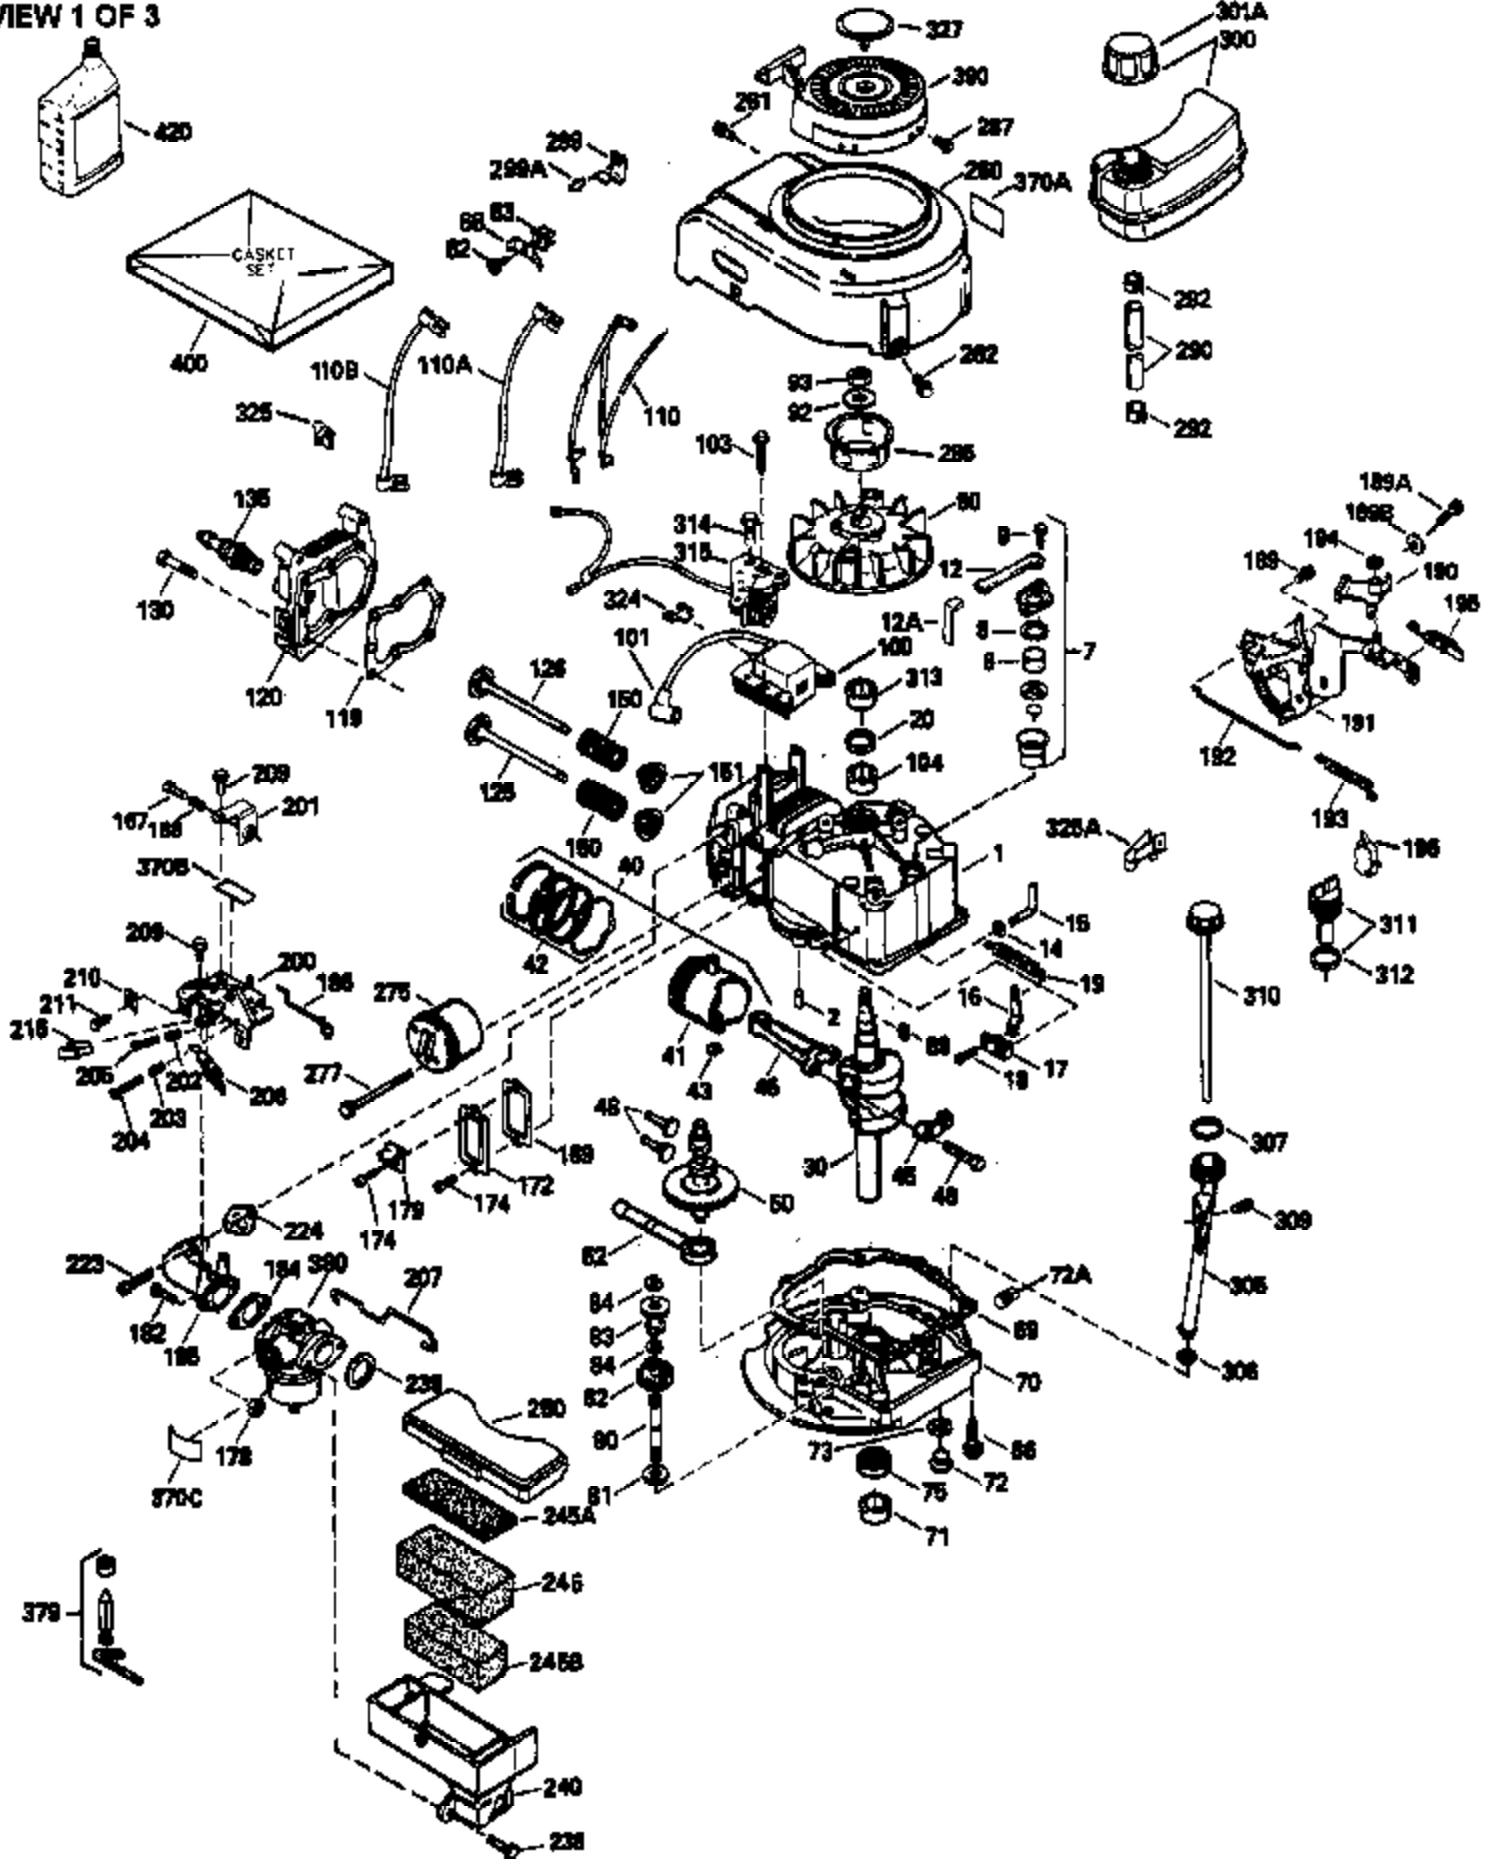

ILLUSTRATION SHOWS TYPICAL PARTS ONLY. ORDER BY PART NUMBER. PARTS NOT LISTED ARE SUPPLIED BY OEM.
VIEW 1 OF 3

Engine Parts List #1

Ref #	Part Number	Qty	Description
	1 35513	1	Cylinder (Incl. 2 & 20)
	2 26727	2	Dowel Pin
	6 33734	1	Breather Element
	7 34214A	1	Breather Ass'y. (Incl. 6,8,9,12,12B & 325)
	8 33735	1	* Breather Gasket
	9 30200	2	Screw, 10-24 x 9/16"
12B	34695	1	Breather Tube Elbow
12	33886	1	Breather Tube
14	28277	1	Washer
15	30589	1	Governor Rod (Incl. 14)
16	32651	1	Governor Lever
17	31335	1	Governor Lever Clamp
18	650548	1	Screw, 8-32 x 5/16"
19	33578	1	Extension Spring
20	32600	1	Oil Seal
30	34570A	1	Crankshaft
40	35544A	1	Piston, Pin & Ring Set (Std.)
40	35545A	1	Piston, Pin & Ring Set (.010" OS)
40	35546	1	Piston, Pin & Ring Set (.020" OS)
41	35541	1	Piston & Pin Ass'y. (Std.) (Incl. 43)
41	35542	1	Piston & Pin Ass'y. (.010" OS) (Incl. 43)
41	35543	1	Piston & Pin Ass'y. (.020" OS) (Incl. 43)
42	35547A	1	Ring Set (Std.)
42	35548A	1	Ring Set (.010" OS)
42	35549	1	Ring Set (.020" OS)
43	20381	2	Piston Pin Retaining Ring
45	32875	1	Connecting Rod Ass'y. (Incl. 46)
46	32610A	2	Connecting Rod Bolt
48	27241	2	Valve Lifter
50	35992	1	Camshaft (MCR)
52	29914	1	Oil Pump Ass'y.
69	35261	1	* Mounting Flange Gasket
70	34311D	1	Mounting Flange (Incl.72,75,80,81,82 & 83)
72	36083	1	Oil Drain Plug
75	27897	1	Oil Seal
80	30574A	1	Governor Shaft
81	30590A	1	Washer
82	30591	1	Governor Gear Ass'y. (Incl. 81)
83	30588A	1	Governor Spool
86	650488	6	Screw, 1/4-20 x 1-1/4"
89	611004	1	Flywheel Key
90	611044	1	Flywheel
92	650815	1	Belleville Washer
93	650816	1	Flywheel Nut
100	34443A	1	Solid State Ignition
101	610118	1	Spark Plug Cover
103	650814	2	Screw, Torx T-15, 10-24 x 1"
110	36230	1	Ground Wire
110A	34970	1	Ground Wire
110B	35020	1	Ground Wire
119	33015A	1	* Cylinder Head Gasket
120	34342	1	Cylinder Head
125	29313C	1	Exhaust Valve (Std.) (Incl. 151)
125	29315C	1	Exhaust Valve (1/32" OS) (Incl. 151)
126	29314B	1	Intake Valve (Std.) (Incl. 151)
126	29315C	1	Intake Valve (1/32" OS) (Incl. 151)
130	6021A	8	Screw, 5/16-18 x 1-1/2"
135	35395	1	Resistor Spark Plug (RJ19LM)