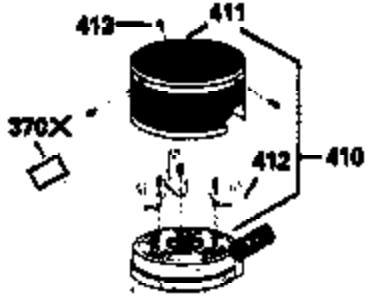

ILLUSTRATION SHOWS TYPICAL PARTS ONLY. ORDER BY PART NUMBER. PARTS NOT LISTED ARE SUPPLIED BY OEM.

VIEW 3 OF 3

Ref #	Part Number	Qty	Description
12B	34695	1	Breather Tube Elbow
19	33578	1	Extension Spring
69	35261	1	* Mounting Flange Gasket
182	6201	2	Screw, 1/4-28 x 7/8"
185	35363	1	Intake Pipe
186	34337	1	Governor Link
223	650451	2	Screw, 1/4-20 x 1"
227	35849	1	Air Cleaner Elbow
228	650962	1	Stud & Nut Ass'y.
229	650962	1	Stud & Nut Ass'y.
233	35818	1	Air Cleaner Bracket
238	650937	2	Screw, 10-32 x 43/64"
239	35848	1	Air Cleaner Gasket
245A	35937	1	Air Cleaner Filter
245	35850A	1	Air Cleaner Filter
250	35823	1	Air Cleaner Cover
251	650933	2	Wing Nut, 1/4-20
260	35826	1	Blower Housing
263A	35821	1	Starter Grill
276	33753	1	Locking Plate
277	650795	2	Screw, 1/4-20 x 2-1/4"
322	35013	1	Connector Body
361	650831	2	Screw, 1/4-20 x 1/2"
370C	36260	1	Primer Decal
395	35707	1	Electric Starter Motor (12 Volt)