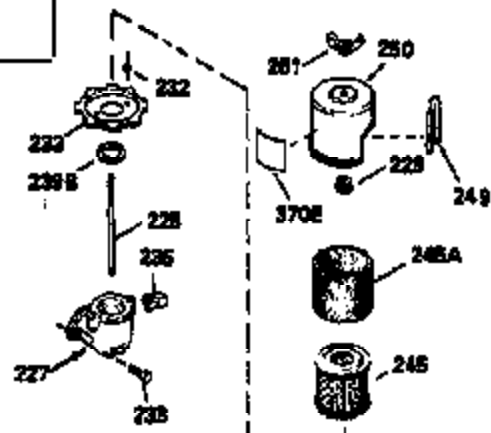

ILLUSTRATION SHOWS TYPICAL PARTS ONLY. ORDER BY PART NUMBER. PARTS NOT LISTED ARE SUPPLIED BY OEM.

VIEW 3 OF 3

Ref #	Part Number	Qty	Description
12B	34695	1	Breather Tube Elbow
19	33578	1	Extension Spring
69	35261	1	* Mounting Flange Gasket
182	6201	2	Screw, 1/4-28 x 7/8"
185	35363	1	Intake Pipe
186	34337	1	Governor Link
223	650451	2	Screw, 1/4-20 x 1"
227	35849	1	Air Cleaner Elbow
228	650962	1	Stud & Nut Ass'y.
229	650962	1	Stud & Nut Ass'y.
233	35818	1	Air Cleaner Bracket
238	650937	2	Screw, 10-32 x 43/64"
239	35848	1	Air Cleaner Gasket
245A	35937	1	Air Cleaner Filter
245	35850A	1	Air Cleaner Filter
250	35823	1	Air Cleaner Cover
251	650933	2	Wing Nut, 1/4-20
260	35826	1	Blower Housing
263A	35821	1	Starter Grill
276	33753	1	Locking Plate
277	650795	2	Screw, 1/4-20 x 2-1/4"
322	35013	1	Connector Body
361	650831	2	Screw, 1/4-20 x 1/2"
370C	36260	1	Primer Decal
395	35707	1	Electric Starter Motor (12 Volt)